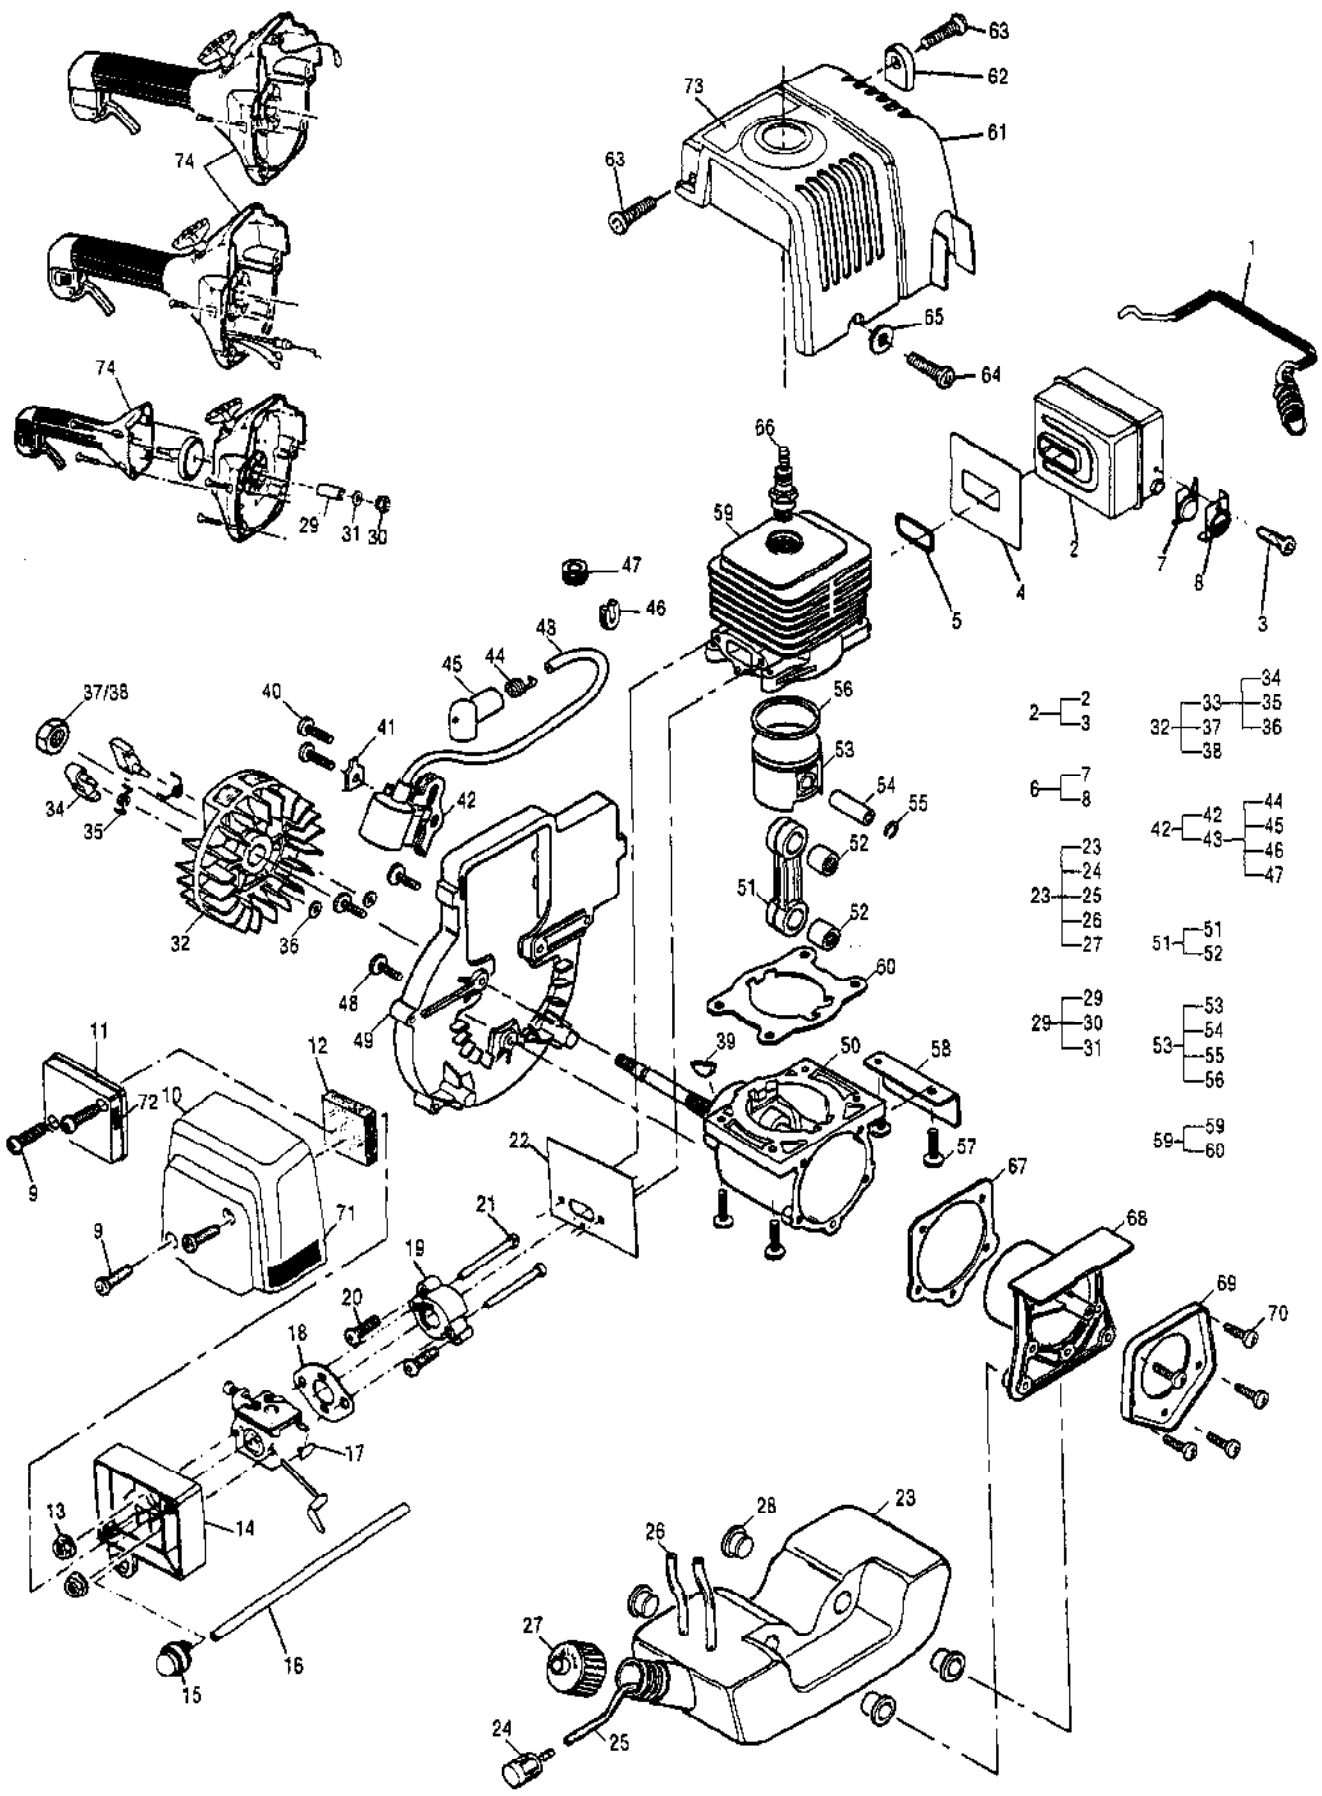

Ref #	Part Number	Qty	Description
1	224044	1	Spring, Muffler
2	224034	1	Kit, Muffler, 28/32
3	111072	1	Screw, 8-18 x .31 Pn Hd SI Torx
4	224228	1	Gasket, Muffler, 28/32
5	224922	1	Gasket, Exhaust Port
6	302424	1	Kit, Spark Arrester, ST
7	224040	1	Screen, Spark Arrester
8	322032	1	Cover, Spark Arrester
9	111055	2	Screw, 10-14 x .625, Plast
10	224236	1	Cover, Air Cleaner, Large (Black)
10	300302	1	Cover, Air Cleaner, Large (Grey)
10	224236-72	1	Cover, Air Cleaner, Large (Green)
11	224237	1	Cover, Air Cleaner, Small (Black)
12	224239	1	Filter, Air
13	111058	2	Nut, 10-24 Hex, Flange
13	111058		Carburetor Torque 25-30 in/lbs.
14	224238	1	Box, Air (Blk)
14	300301	1	Box, Air (Grey)
15	224242-01	1	Primer, Remote, Zama
16	225163	1	Hose, Fuel Return
17		1	Carburetor w/Choke See "Shaft/Handle/Stringhead Assembly" illustration and parts list.
18	218933	1	Gasket, Carburetor
19	224041-02	1	Insulator, Carburetor
20	111053	2	Screw, 10-24 x .88 Thd Form
20	111053		Insulator to Cylinder Torque 45-50 in/lbs. Loctite 242
21	111057	2	Screw, 10-24 Spl
22	322031	1	Gasket, Manifold
23	302349	1	Tank, Fuel, Cap Ret (Natural)
24	216985	1	Filter, Fuel
25	225162	1	Hose, Fuel, 28/32
26	225163	1	Hose, Fuel Return
27	223508	1	Cap, Fuel, w/Retainer
28	322105	4	isolator, Fuel Tank, 28/32
29	301114	1	Kit, Spacer, Clutch
30	322847	1	Nut, Hex, 7/16-20
31	322844	1	Washer, Shaft
32	300827-01	1	Kit, Flywheel, 28/32
33		1	Kit, Pawls/Flywheel
34	322297	2	Pawl, Starter, CCW Rotation
35	322835	2	Spring, Starter Pawl, CCW
36	111086	2	Ring, Retainer
37	111085	1	Nut, Direct Drive
37	111053		Flywheel Nut Torque 140-145 in/lbs. Loctite 242
38	322847	1	Nut, 7/16-20, Clutch Drive
38	322847		Flywheel Nut Torque 140-145 in/lbs. Lotite 242
39	102164	1	Key, Flywheel
40	111053	2	Screw, 1Q-24 x .88 Thd Form
40	111053		Ignition Asy Torque 45-50 in/lbs. Loctite 242
41	300321	1	Terminal Tab
42	302138	1	Ignition Asy
43	223884	1	Kit, Spark Plug Wire
44	102556	1	Connector, Spark
45	95266	1	Boot, Spark Plug
46	215533-01	1	Grommet, HIT Lead, Split