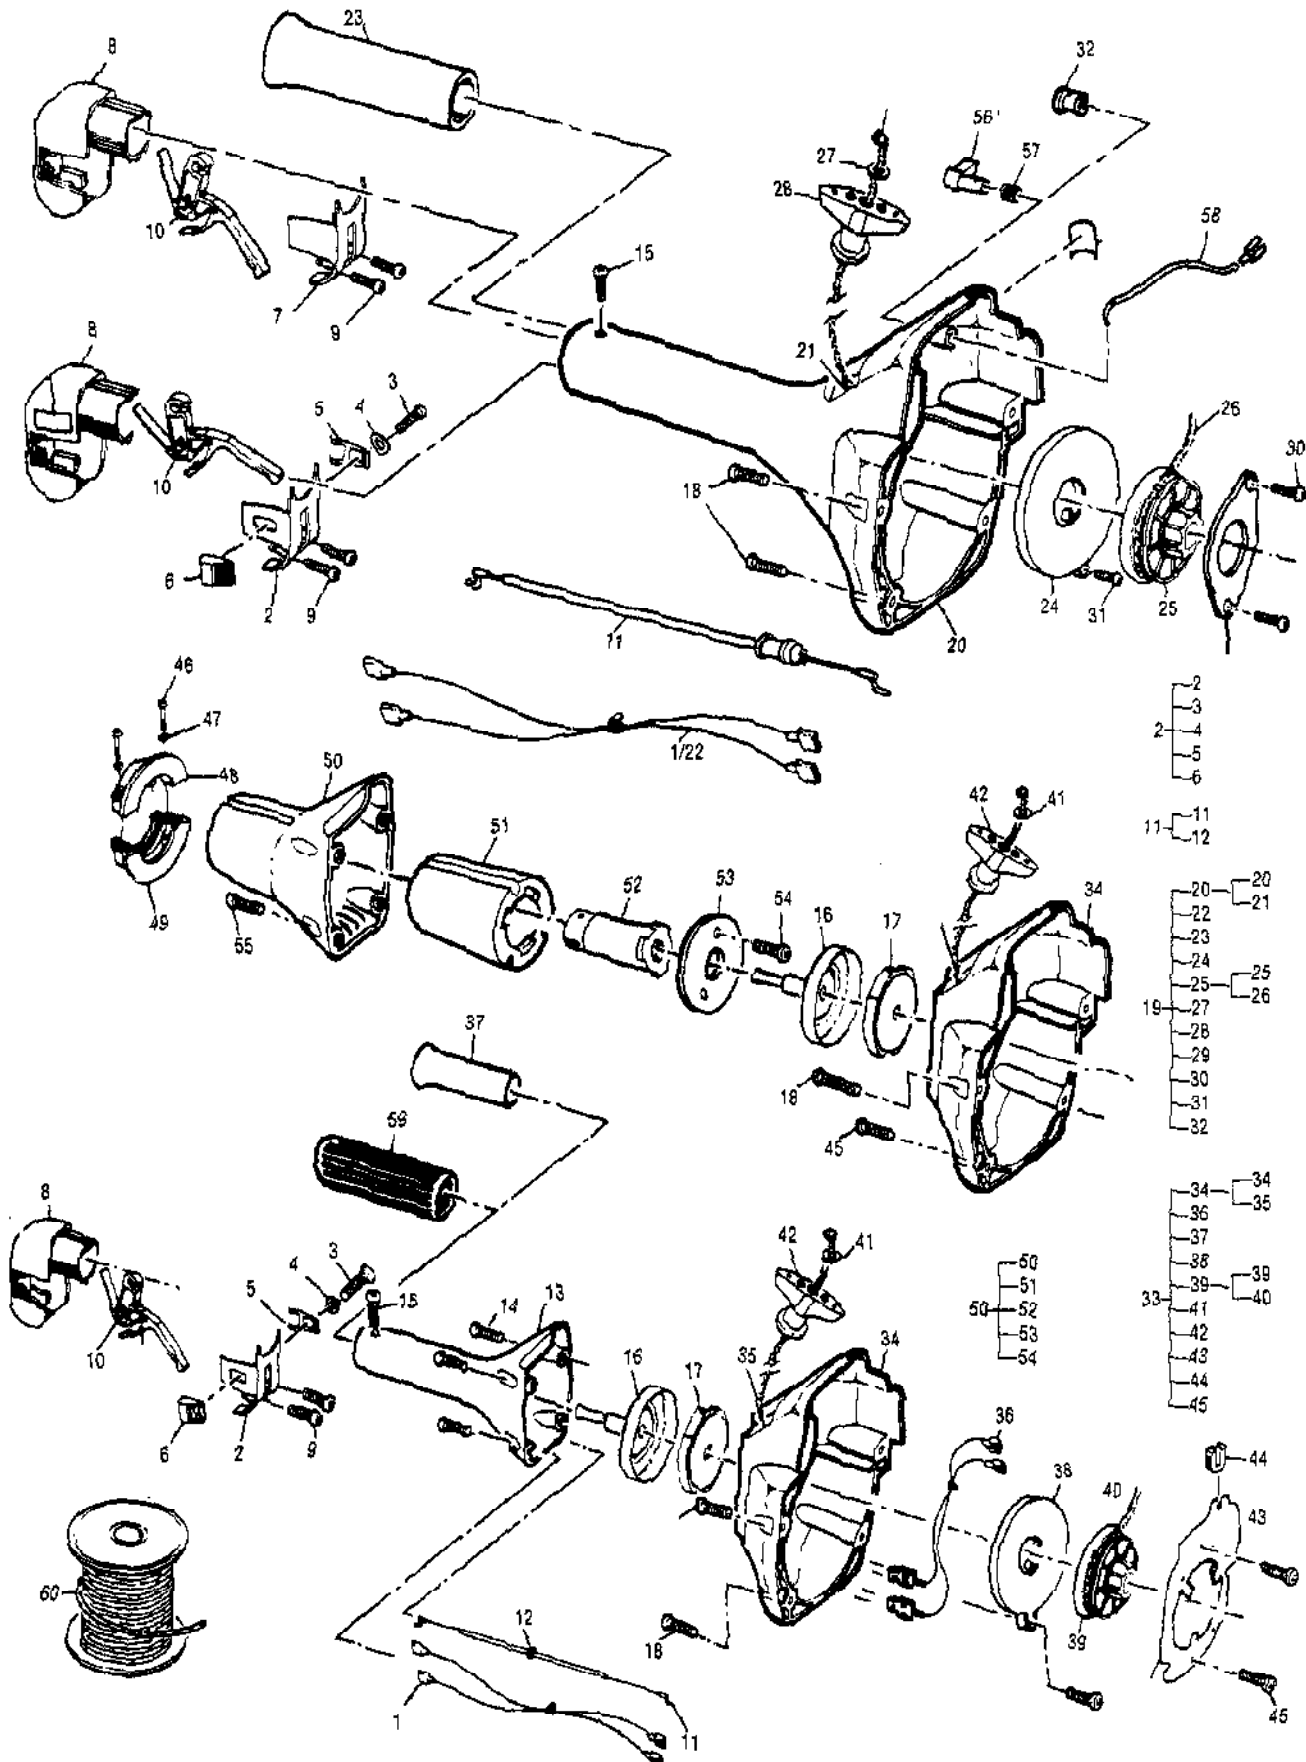

Ref #	Part Number	Qty	Description
1	301133	1	Wire Asy, Switch
1	301135	1	Wire Asy, Switch
2	300064	1	Cover, Asy, Switch
3	111069	1	Screw, 8-16 x .375 Plastite
4	105497	1	Washer, Flat, .180 ID max
5	224246	1	Contact, Switch
6	224245	1	Button, Stop Switch
7	224914	1	Cover, Switch Housing
8	224205	1	Trigger Hsg Asy, 22mm, 28/32
9	111061	2	Screw, 6-19 x .62 Fl Hd Plastite
10	300361	1	Trigger, Throttle
11	300149-01	1	Throttle Cable, Direct Drive
11	300372-01	1	Throttle Cable, Clutch Drive
12	111074	1	Nut, Speed, .188 ID
13	224249	1	Housing, Clutch, 7/8 in. (Yellow)
13	300014	1	Housing, Clutch, 7/8 in. (Grey)
13	300782-61	1	Housing, Clutch, 7/8 in. (Black)
14	224919	4	Screw, 10-14 x 1.0 Pn Hd
14	224919		Clutch Housing Torque 30-35 in/lbs.
15	111070	1	Screw, 12-11 x .5 Pn Hd Torx
16	302106	1	Drum, Clutch, Heat Treated
17	300459	1	Kit, Clutch
18	111067	4	Screw, 10-24 x .63 SITxTp
18	111067	3	Screw, 10-24 x .63 SITxTp
18	111067		Starter Housing Torque 30-35 in/lbs
19	300118	1	Starter Asy w/Plug (Yellow)
20	300621	1	Housing, Starter/Rope Guide
21		1	Rope Guide
22	301135	1	Wire Asy, Switch
23	322234	1	Sleeve, Protecting
24	300475	1	Spring, Starter Rewind
25	300872	1	Drum/Rope Asy
26	222869	1	Rope, Starter, 46 in.
27	218941	1	Washer, Nylon
28	216792	1	Handle Starter
29	322362	1	Pulley, Retained, Direct Drive
30	223357	2	Screw, 8-16 Plastite
31	322027	1	Screw, Spring Retainer
32	300119	1	Plug, Switch Cover
19	224917-61	1	Starter Asy (Black)
20	224247-61	1	Housing, Starter DD (Black)
21		1	Rope Guide
22	301135	1	Wire Asy, Switch
23	322234	1	Sleeve, Protecting
24	300475	1	Spring, Starter Rewind
25	300872	1	Drum/Rope Asy
26	222869	1	Rope, Starter, 46 in.
27	218941	1	Washer, Nylon
28	216792	1	Handle Starter
29	322362	1	Pulley, Retained, Direct Drive
30	223357	1	Screw, 8-16 Plastite
31	322027	1	Screw, Spring Retainer
32	300119	1	Plug, Switch Cover
33	224916-61	1	Starter Asy (Black)
34	300616	1	Housing, Starter/Rope Guide