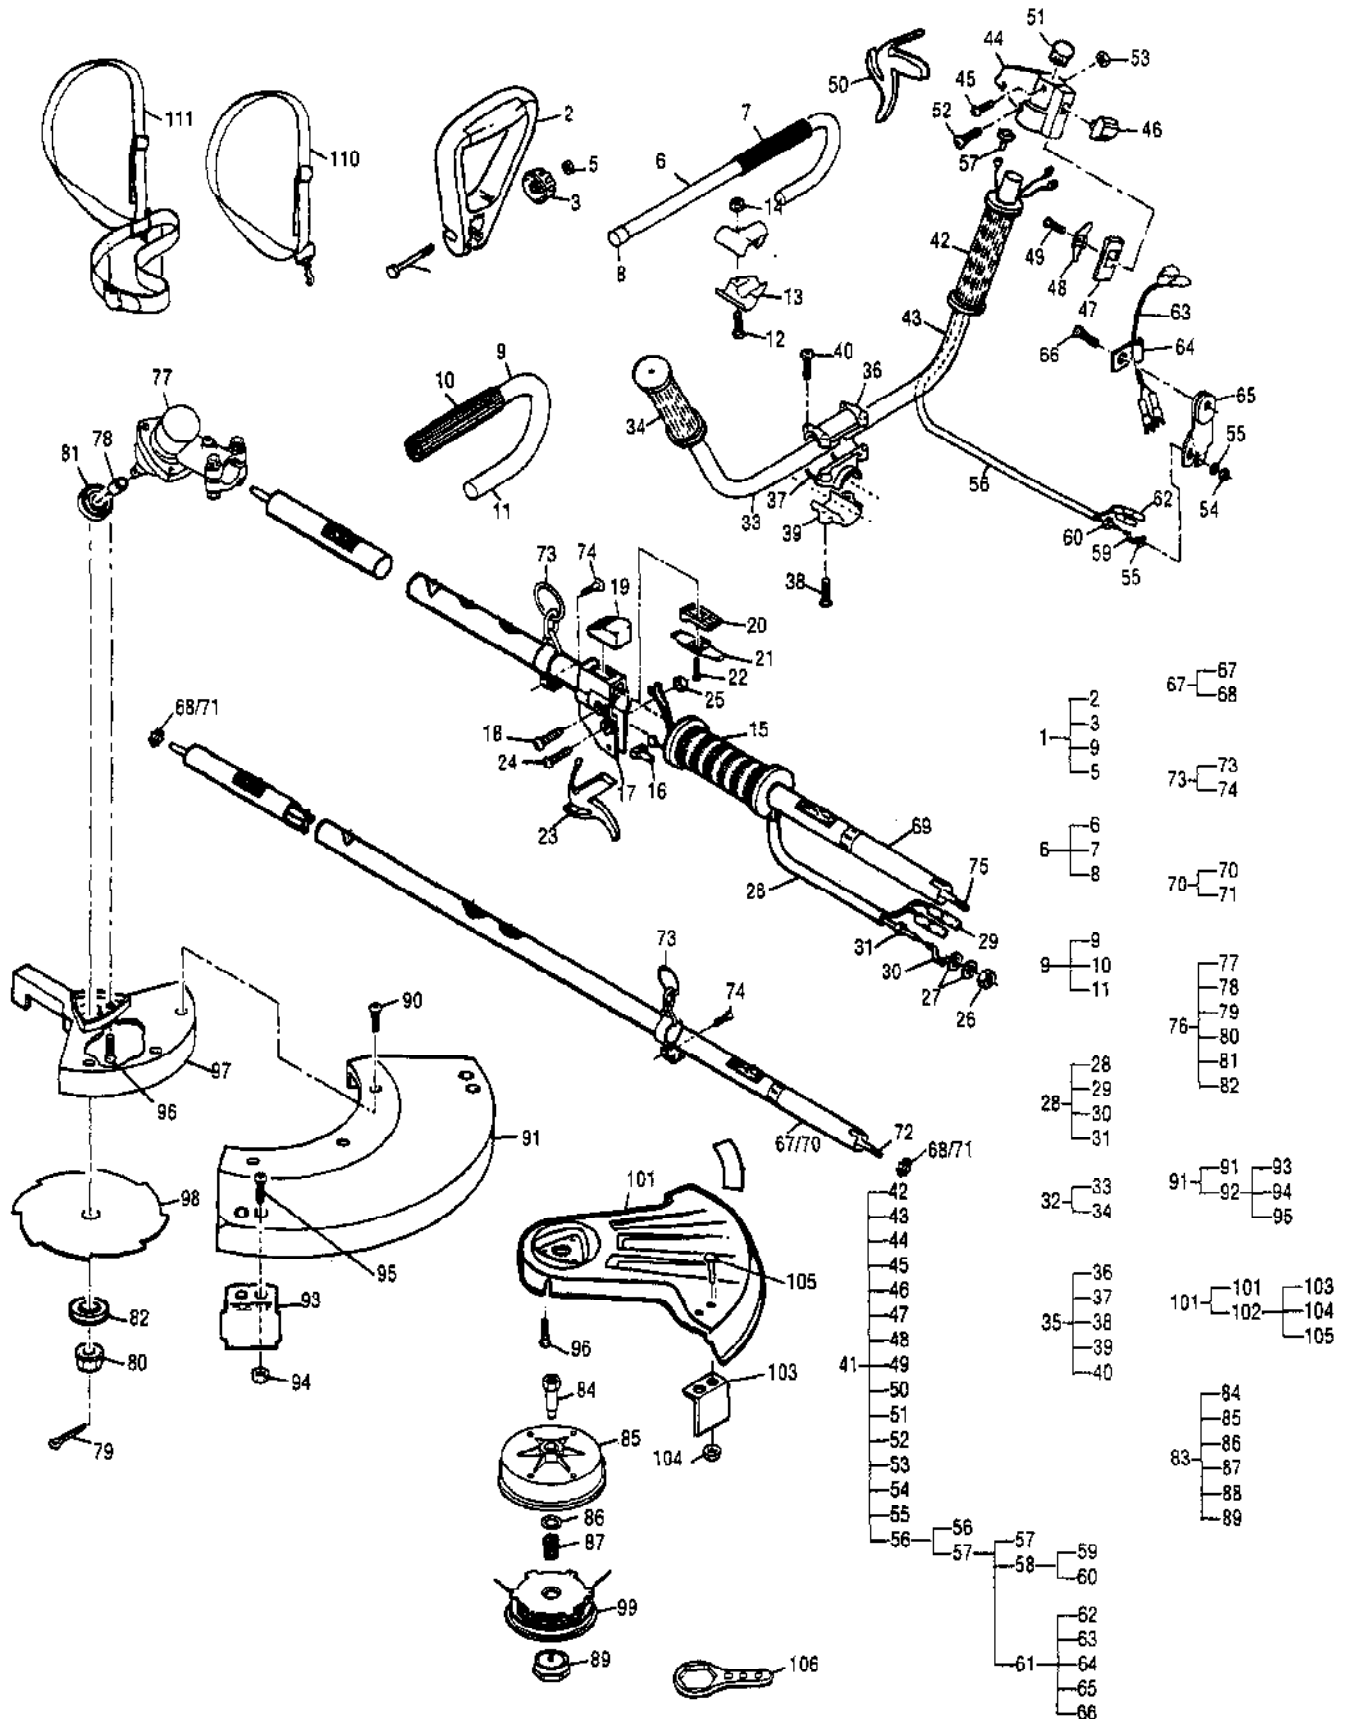

Ref #	Part Number	Qty	Description
1	300834	1	Handle, Delta Kit
2	37106-10	1	Assist Handle w/Cap Asy
3	322719	1	Knob
4	09075-99	1	Bolt, 1/4 in.-20 x 2.5 Hx Cap
5	13035-99	1	Nut, 1/4 in.-20 x .22 T
6	300541	1	Handle, J-Grip Asy w/Barrier Pole
7	322139	1	Grip
8	218328	1	Plug, Tubing
9	300540	1	Handle, J-Grip Asy
10	322139	1	Grip
11	218328	1	Plug, Tubing
12	217935	2	Screw, 10-24 x .5 Torx
13	217292	2	Clamp, Handle
14	218315	1	Nut
15	322137	1	Grip
16	215323	1	Guide
17	222795	1	Housing, Trigger Throttle
18	223200	1	Screw, Self Tapping, 10-16
19	68846	1	Button, Stop Switch
20	215319	1	Base, Stop Switch
21	215320	1	Contact, Switch
22	110706	1	Screw, 8-18 x .5
23	300361	1	Trigger, Throttle
24	216027	1	Screw, M5 x 28.5 Sems
25	217159	1	Nut, Hex M5
26	217403	1	Nut, Hex M6 x 1
27	216596	2	Washer, Flat M6
28	300682	1	Wire, Cable Asy
29		2	Wire, Terminal Asy Not available separately
30	322272	1	Cable, Throttle
31	217403	1	Nut, Hex M6x1
32	216868-01	1	Bar Asy, Handle
33		1	Bar, Handle Not available separately
34	94212	1	Grip, Handle
35	217974	1	Clamp Asy Not available separately
36		1	Clamp, Top Not available separately
37		1	Centerpiece Not available separately
38		2	Bolt, Hex M6 x 30.0 Not available separately
39		1	Clamp, Bottom Not available separately
40		4	Bolt, Hex M5 x 25 Not available separately
41	300549-02	1	Handle Asy/Trigger
42	215322	1	Grip
43	323721	1	Bar, Handle
44	222794	1	Housing, Trigger throttle
45	223200	1	Screw, Self Tapping, 10-16
46	68846	1	Button, Stop Switch
47	215319	1	Base, Stop Switch
48	215320	1	Contact, Switch
49	110706	1	Screw, 8-18 x .5
50	300361	1	Trigger, Throttle
51	218328	1	Plug, Tubing
52	216027	1	Screw, M5 x 28.5 Sems
53	217159	1	Nut, Hex M5
54	217403	1	Nut, Hex M6 x 1
55	216596	2	Washer, Flat M6