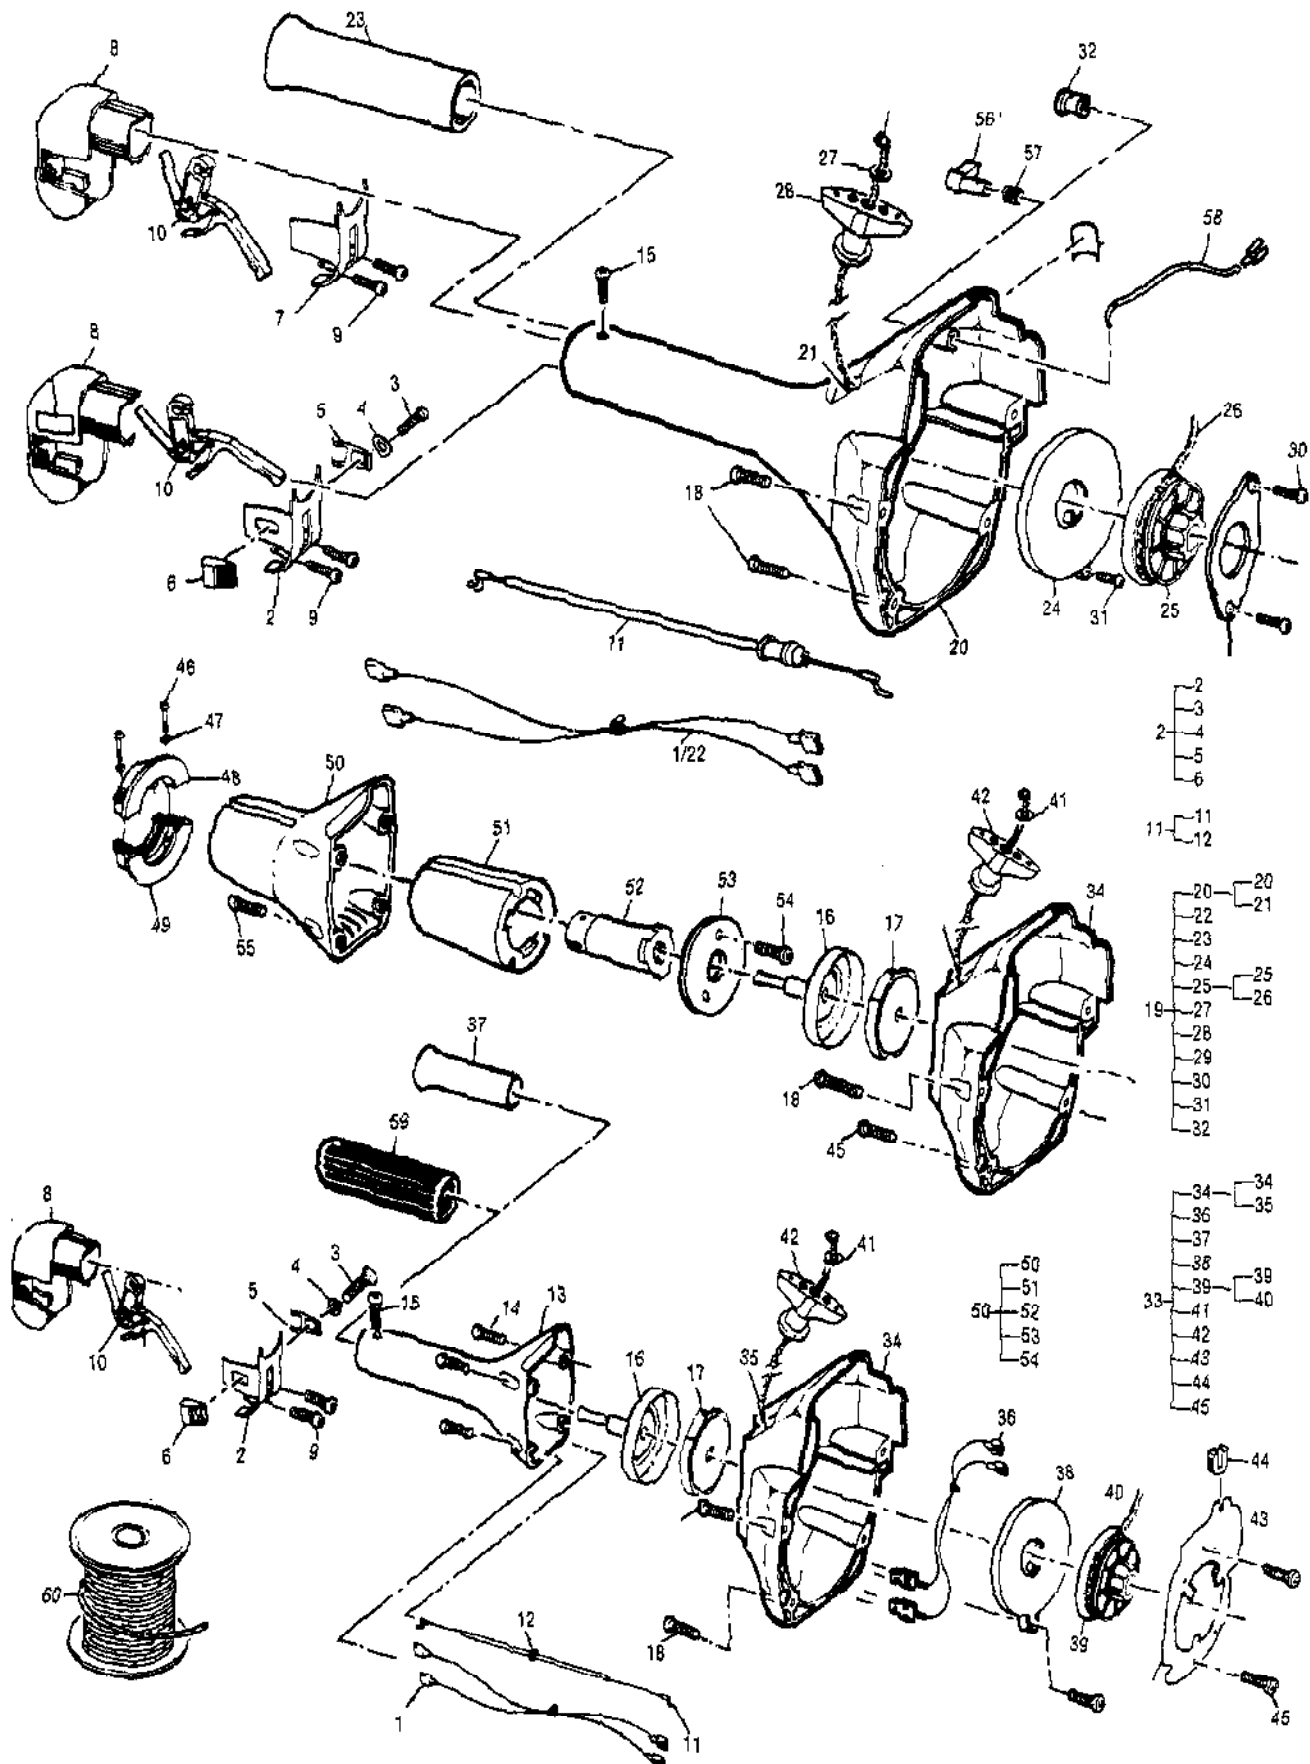

Ref #	Part Number	Qty	Description
1	301133	1	Wire Asy, Switch
1	301135	1	Wire Asy, Switch
2	300064	1	Cover, Asy, Switch
3	111069	1	Screw, 8-16 x .375 Plastite
4	105497	1	Washer, Flat, .180 ID max
5	224246	1	Contact, Switch
6	224245	1	Button, Stop Switch
7	224914	1	Cover, Switch Housing
8	224205	1	Trigger Hsg Asy, 22mm, 28/32
9	111061	2	Screw, 6-19 x .62 Fl Hd Plastite
10	300361	1	Trigger, Throttle
11	300149-01	1	Throttle Cable, Direct Drive
11	300372-01	1	Throttle Cable, Clutch Drive
12	111074	1	Nut, Speed, .188 ID
13	224249	1	Housing, Clutch, 7/8 in. (Yellow)
13	300014	1	Housing, Clutch, 7/8 in. (Grey)
13	300782-61	1	Housing, Clutch, 7/8 in. (Black)
14	224919	4	Screw, 10-14 x 1.0 Pn Hd
14	224919		Clutch Housing Torque 30-35 in/lbs.
15	111070	1	Screw, 12-11 x .5 Pn Hd Torx
16	302106	1	Drum, Clutch, Heat Treated
17	300459	1	Kit, Clutch
18	111067	4	Screw, 10-24 x .63 SITxTp
18	111067	3	Screw, 10-24 x .63 SITxTp
18	111067		Starter Housing Torque 30-35 in/lbs
19	300118	1	Starter Asy w/Plug (Yellow)
20	300621	1	Housing, Starter/Rope Guide
21		1	Rope Guide
22	301135	1	Wire Asy, Switch
23	322234	1	Sleeve, Protecting
24	300475	1	Spring, Starter Rewind
25	300872	1	Drum/Rope Asy
26	222869	1	Rope, Starter, 46 in.
27	218941	1	Washer, Nylon
28	216792	1	Handle Starter
29	322362	1	Pulley, Retained, Direct Drive
30	223357	2	Screw, 8-16 Plastite
31	322027	1	Screw, Spring Retainer
32	300119	1	Plug, Switch Cover
19	224917-61	1	Starter Asy (Black)
20	224247-61	1	Housing, Starter DD (Black)
21		1	Rope Guide
22	301135	1	Wire Asy, Switch
23	322234	1	Sleeve, Protecting
24	300475	1	Spring, Starter Rewind
25	300872	1	Drum/Rope Asy
26	222869	1	Rope, Starter, 46 in.
27	218941	1	Washer, Nylon
28	216792	1	Handle Starter
29	322362	1	Pulley, Retained, Direct Drive
30	223357	1	Screw, 8-16 Plastite
31	322027	1	Screw, Spring Retainer
32	300119	1	Plug, Switch Cover
33	224916-61	1	Starter Asy (Black)
34	300616	1	Housing, Starter/Rope Guide