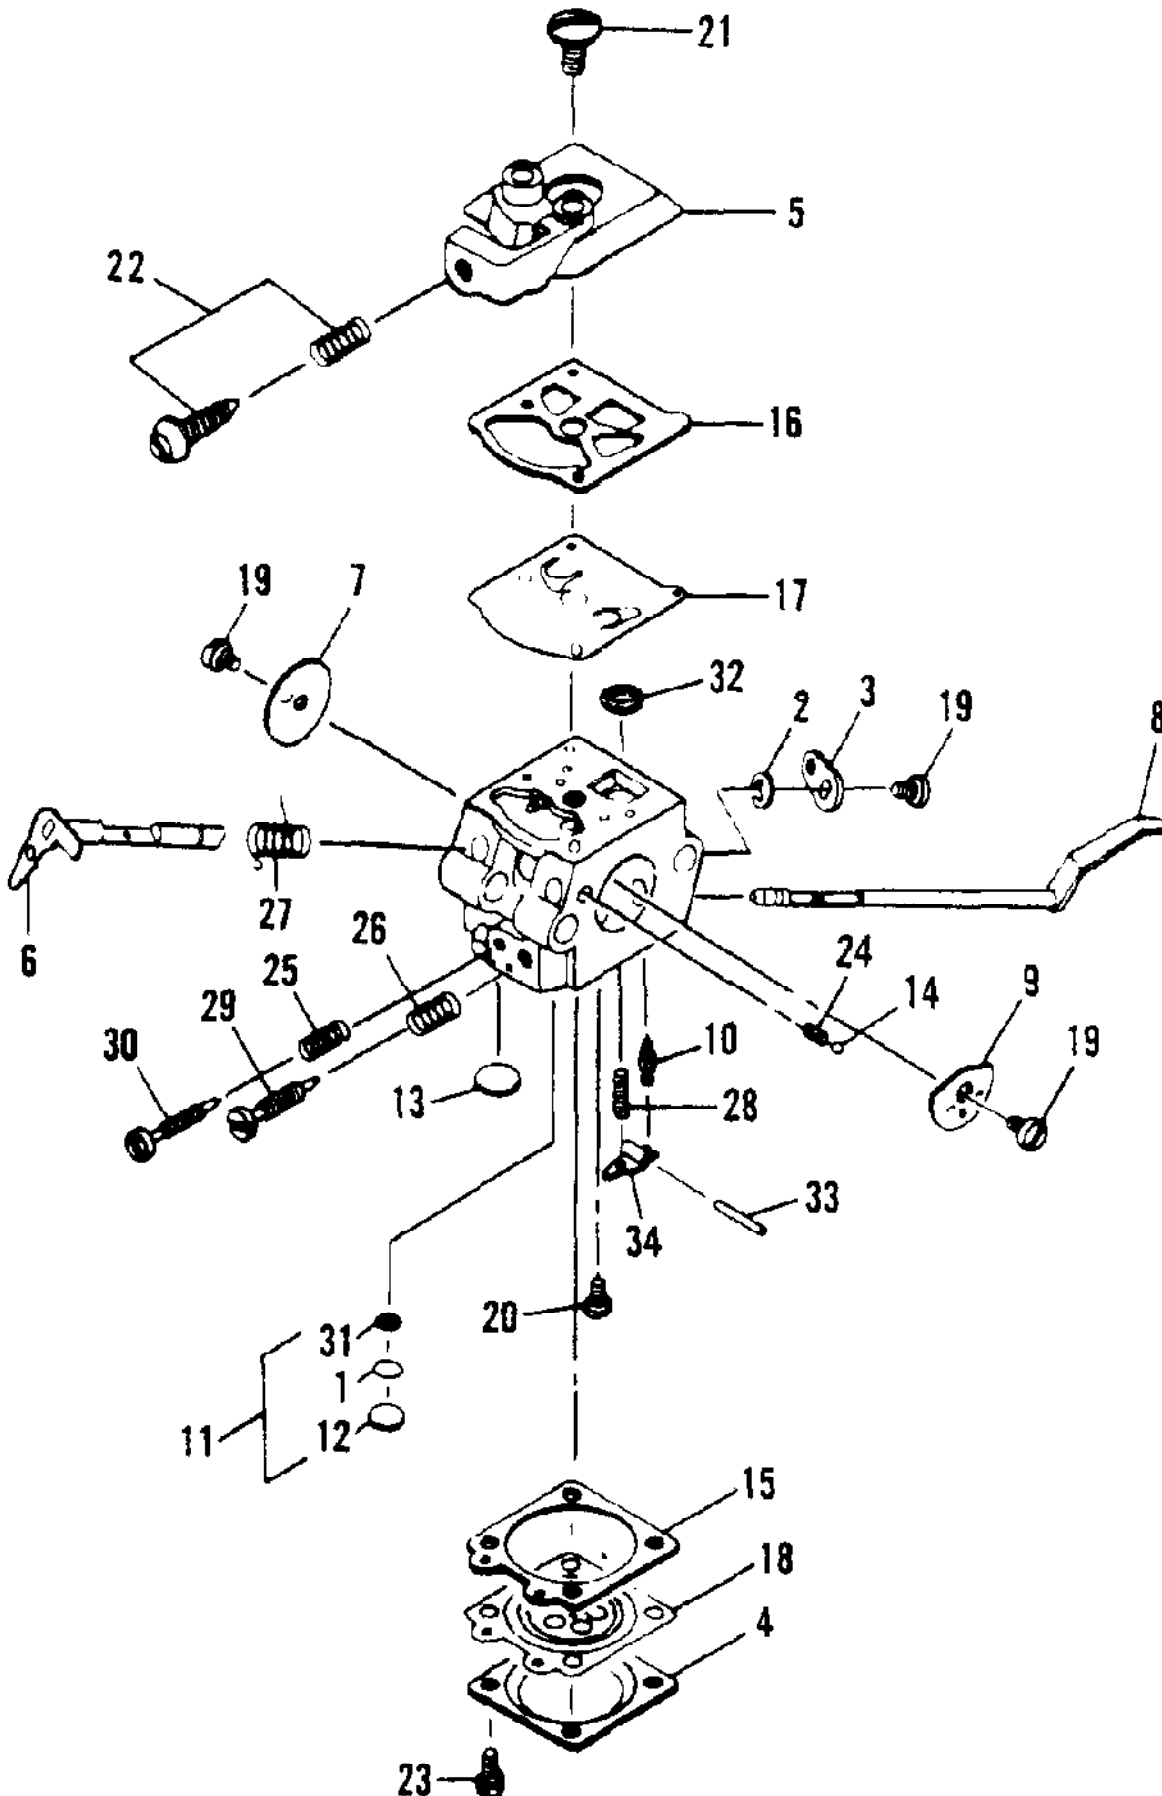

217720  
TORX DRIVE SET

91424  
TACHOMETER

215432  
PRESSURE TEST TOOL

111124  
T-27 TORX DRIVE 3.5"

222785  
T-25 TORX DRIVE 3.5"

323330  
IGNITION TESTER

Ref #	Part Number	Qty	Description
215432	215432		Pressure Test Tool
217720	217720		Torx Drive Set
111124	111124		T-27 Torx Drive 3.5"
222785	222785		T-25 Torx Drive 3.5"
323330	323330		Ignition Tester
91424	91424		Tachometer