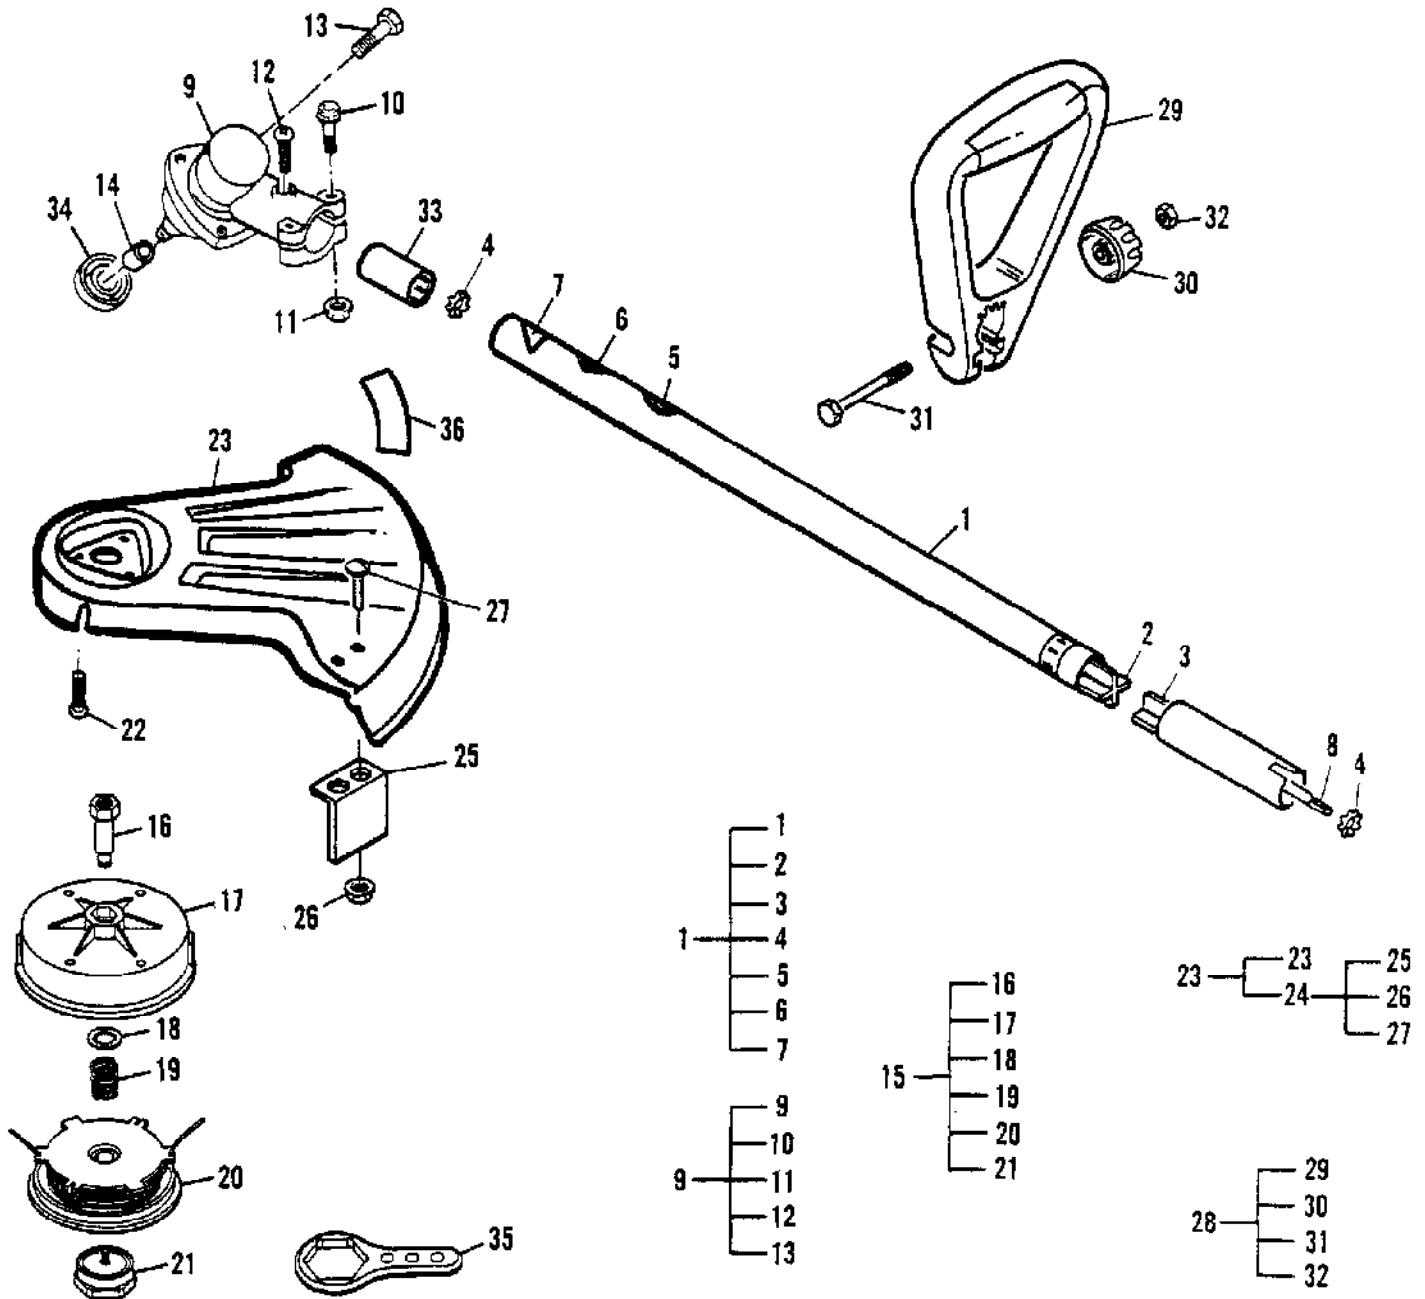

Ref #	Part Number	Qty	Description
1	301412	1	Housing, Outer 48"
2		1	Sleeve (Long) Not available separately.
3		1	Sleeve (Short) Not available separately.
4	223412	2	Clip, Retainer
5	223407	1	Decal, Ear/Eye Cover
6	211214	1	Decal, Warning 15m
7	211215	1	Decal, Thrown Objects
8	301024	1	Drive Assembly w/Clip
9	323396	1	Housing Assembly, Gear
10	111185	2	Bolt, Hex HD, M5 x 35
11	217159	2	Nut, Hex M5
12	216795	1	Screw - PHL M5 x 12
13	216832	1	Bolt, Hex M8 x 8.0
14	322009-01	1	Sleeve, Spline
15	300078-01	1	Stringhead Assembly
16	322106	1	Stud, Left-Alum
17	300091	1	Housing/Eyelet Assy
18	111073	1	Ring, Retainer
19	322626	1	Spring
20	300690	1	Kit, Line on Spool (M-Lg)
21	300737	1	Kit, Knob Assembly (Left)
22	217935	3	Screw, TR 10-24 x .50 TORX
23	301393	1	Shield Assembly (15")
24	300626	1	Kit, Knife
25	224497-01	1	Cutter
26	216682	2	Nut, Hex, Lock 10-24
27	217935	2	Screw, TR 10-24 x .50 TORX
28	300834	1	Kit, Handle Assembly
29	37106-10	1	Assist Handle/Cap Assy
30	322719	1	Knob
31	09075-99	1	Bolt, 1/4" - 20 x 2.5
32	13035-99	1	Nut, 1/4" - 20 x .226 T
33		1	Spacer, Gear Housing Not available separately.
34	224136-01	1	Collar
35	322344	1	Wrench, Stringhead
36	46754-60	1	Label, Debris