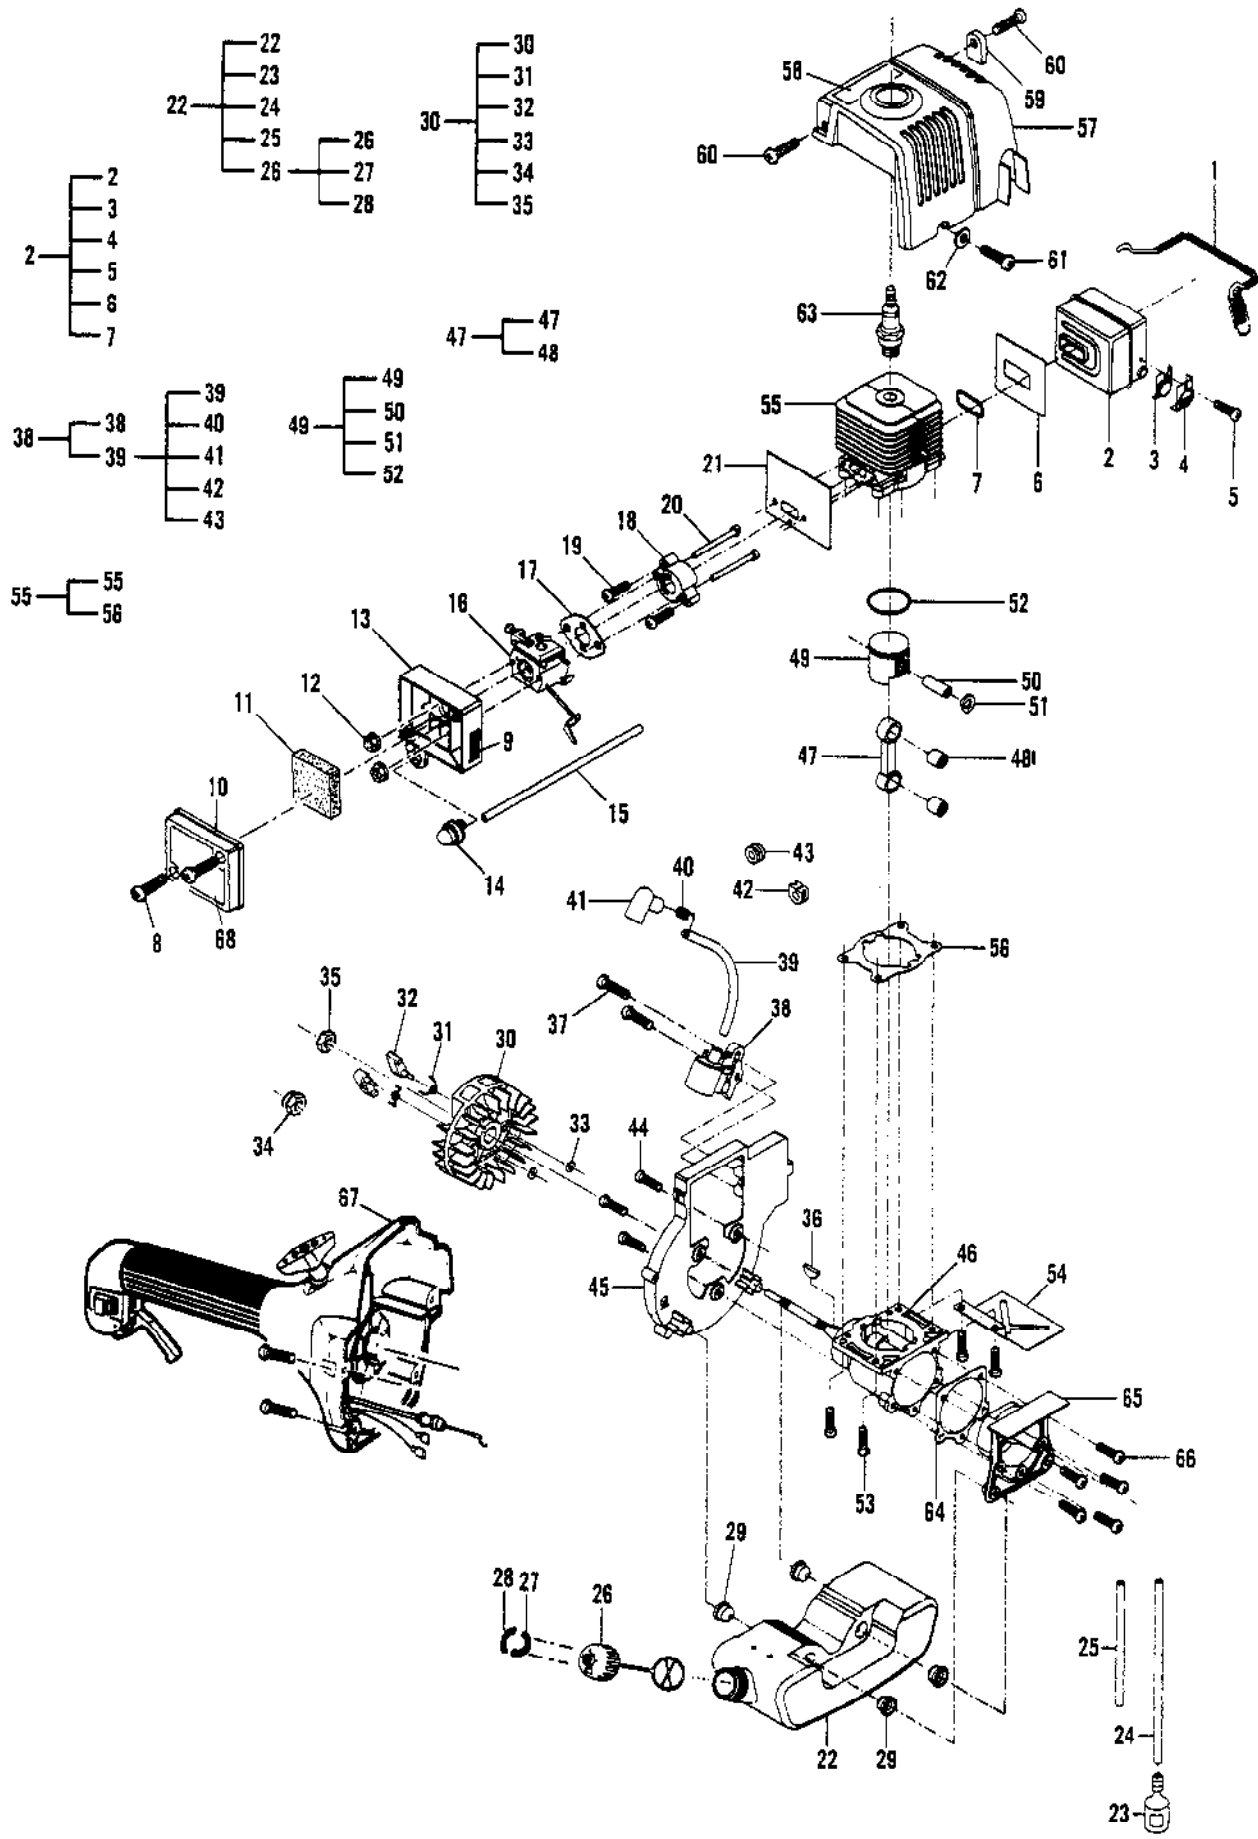

Ref #	Part Number	Qty	Description
1	224044	1	Spring, Muffler
2	300628	1	Kit, Muffler
3	224040	1	Screen, Spark Arrester
4	322032	1	Cover, Spark Arrester
5	111072	1	Screw, 8-18 x .31 Torx
6	224228	1	Gasket, Muffler
7	224922	1	Gasket, Exhaust Port
8	111055	2	Screw, 10-14 x .625 Plastite
9	322240	1	Label, Choke (Int'l)
10	224237	1	Cover, Air Cleaner (small)
11	224239	1	Filter, Air
12	111058	2	Nut, 10-24 Flange/Hex Torque - 25-30 in./lbs.
13	224238	1	Box, Air
14	224242-01	1	Primer, Remote
15	225163	1	Hose, Fuel Return
16			Carburetor w/choke See "Carburetor Assembly" Illustration and parts list.
17	218933	1	Gasket, Carburetor
18	224041	1	Manifold, Carburetor
19	111053	2	Screw, 10-24 x .88 Torque - 45-50 in./lbs. Type 242 Loctite.
20	111057	2	Screw, 10-24 SPL
21	322031	1	Gasket, Manifold
22	300871	1	Kit, Fuel Tank/Cap
23	300869	1	Filter, Fuel
24	225162	1	Hose, Fuel
25	225163	1	Hose, Fuel Return
26	300700	1	Kit, Fuel Cap/Decal
27	211242	1	Decal, (OPEN SLOWLY)
28	322250	1	Decal, Fuel Cap
29	322105	4	Isolator, Fuel Tank
30	300827-01	1	Kit, Flywheel
31	322835	2	Spring, Starter Pawl
32	322297	2	Pawl, Starter
33	111086	2	Ring, Retainer
34	322847	1	Nut, Hex, 7/16-20 Not Used.
35	111085	1	Nut Torque -140-145 in./lbs. Type 242 Loctite.
36	102164	1	Key, Flywheel
37	111053	2	Screw, 10-24 x .88 THD Form Torque - 45-50 in./lbs. Type 242 Loctite.
38	219848-01	1	Ignition Assembly
39	223884	1	Kit, Spark Plug Wire
40	102556	1	Connector, Spark
41	95266	1	Boot, Spark Plug
42	215533-01	1	Grommet, HV Lead
43	110995	1	Grommet, S/Plug Wire
44	111054	3	Screw, 10-24 x .625 Torque - 55-60 in./lbs. Type 242 Loctite.
45	224042	1	Shroud, Engine Machined
46	300765	1	Crankcase/Shaft Assy
		1	Crankshaft Assembly Not available separately.
		1	Crankcase, Machined Not available separately.
		1	Bearing 6202 Not available separately.