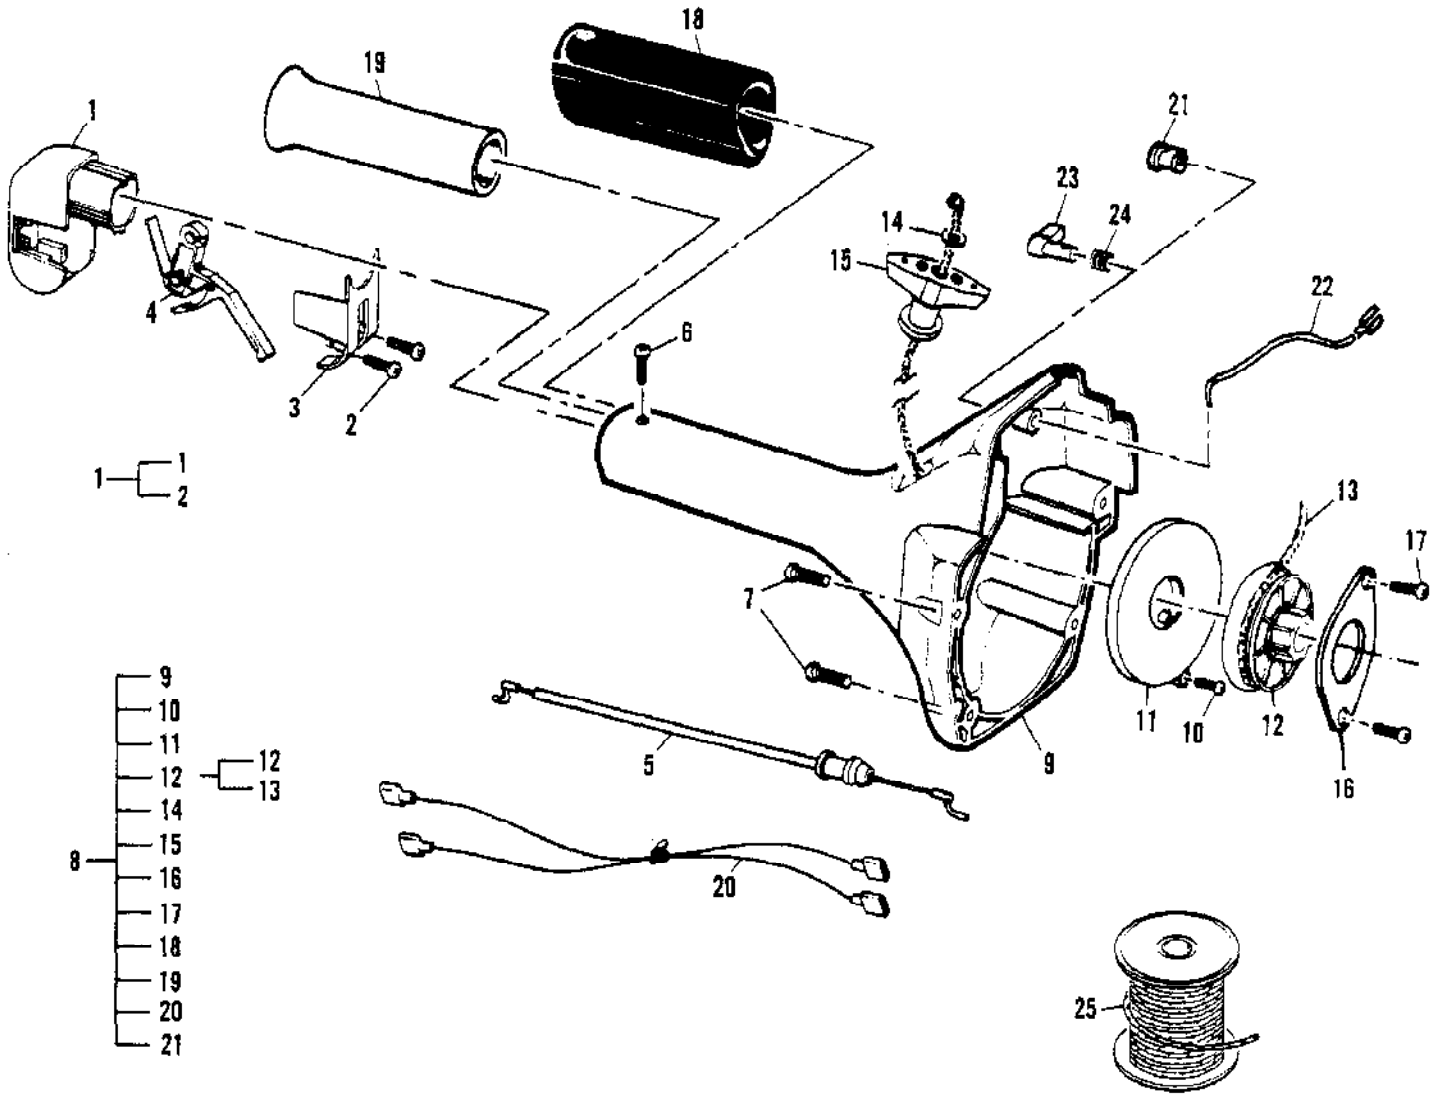

Ref #	Part Number	Qty	Description
1	224234	1	Trigger Housing Assembly
2	111061	2	Screw, 6-19 x .62 FLHD Plastite
3	224914	1	Cover, Switch Housing
4	300361	1	Trigger, Throttle
5	300149-01	1	Throttle Cable
6	111070	1	Screw, 12-11 x .5 Torx (top)
7	111054	4	Screw, 10-24 x .625 Torque - 30-35 in./lbs.
8	300118	1	Starter Housing Asy
9	300621	1	Hsg Start/Guide, Rope Asy
10	322027	1	Screw, Spring Retainer
11	300475	1	Pkg, Spring/Starter Rewind
12	300872	1	Drum/Rope Assembly
13	222869	1	Rope, Starter (46")
14	218941	1	Washer, Nylon
15	216792	1	Handle, Starter
16	322362	1	Retainer, Pulley
17	223357	2	Screw, Plastite 8-16
18	322140	1	Grip
19	322234	1	Sleeve, Protecting Not Used
20	301135	1	Wire Assembly Switch Not Used
21	300119	1	Plug, Switch Cover Not Used
22	222926	1	Wire Assembly Switch
23	222914	1	Button, Stop
24	222913	1	Spring, Button Stop
25	300415	1	Rope, Bulk