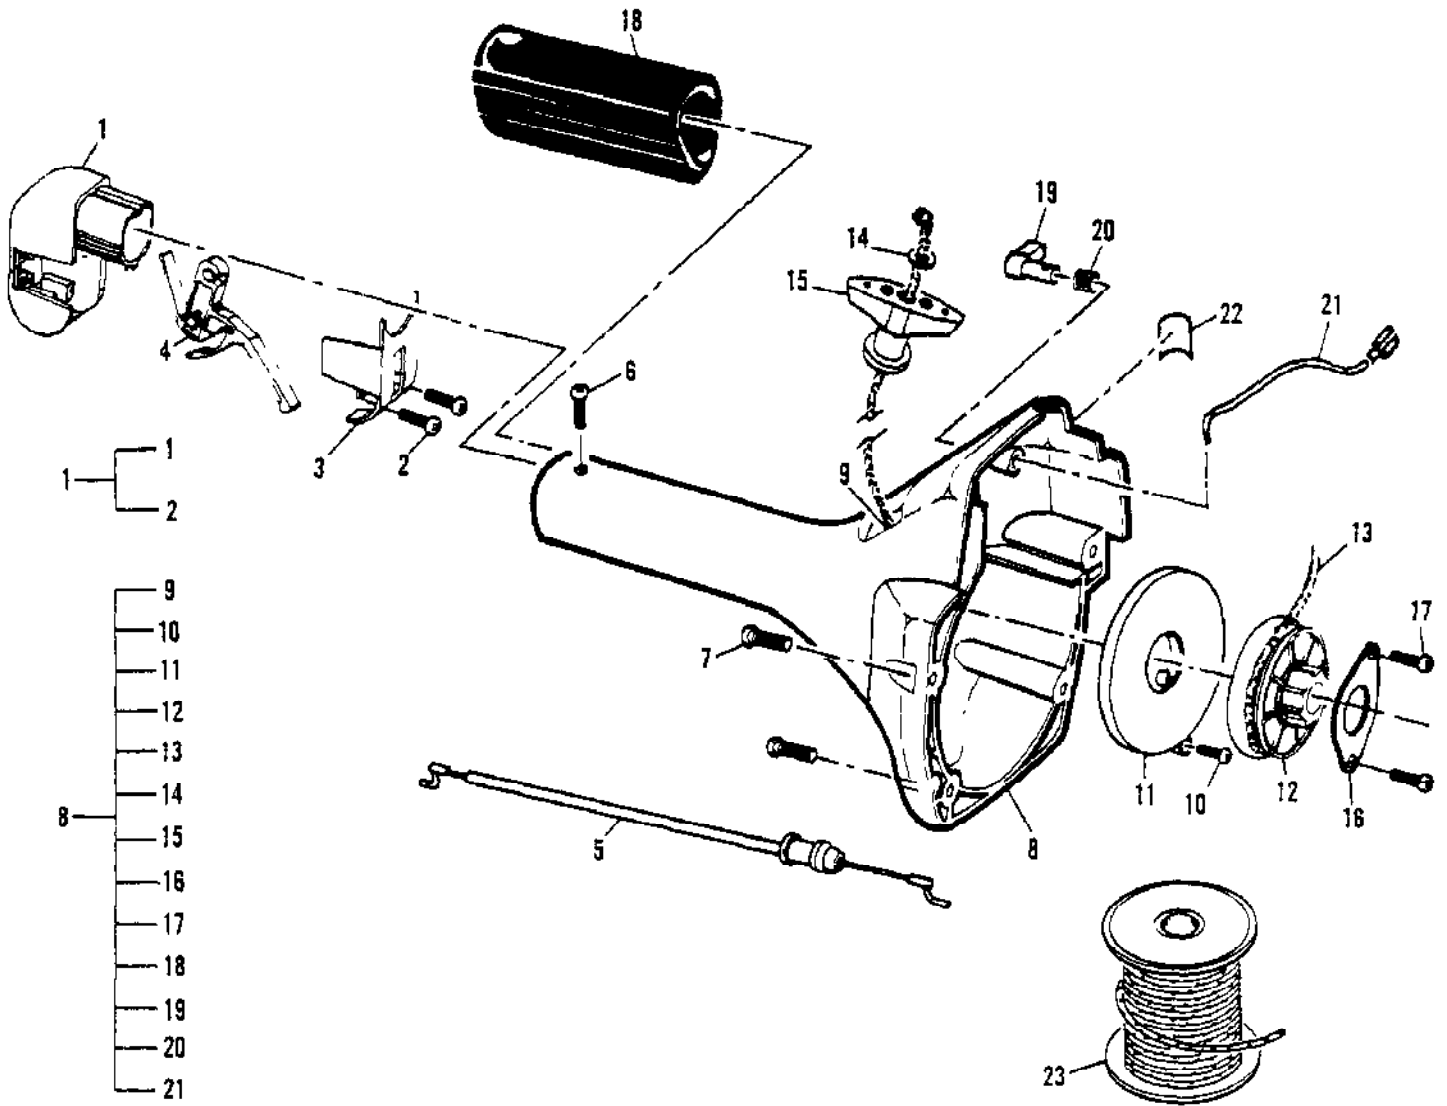

Ref #	Part Number	Qty	Description
1	224234	1	Trigger Housing Assembly
2	111061	2	Screw, 6-19 x 62 FL HD Plastite
3	224914	1	Cover, Switch Housing
4	300361	1	Trigger, Throttle
5	300149	1	Throttle Cable, Non Clutch
6	111070	1	Screw, 12-11 x 5 Torx (top)
7	111054	4	Screw, 10-24 x 625
8	224917	1	Starter Housing Asy
9	300621	1	Housing/Guide, Rope
		1	Guide, Rope Not available separately.
10	322027	1	crew, Spring Retainer
11	300475	1	Package, Spring Assembly
12	300872	1	Drum/Rope Assembly
13	222869	1	Rope, Starter (46")
14	218941	1	Washer, Nylon
15	216792	1	Handle, Starter
16	322362	1	Retainer, Pulley
17	223357	2	Screw, Plastite 8-16
18	322140	1	Grip
19	222914	1	Button, Stop
20	222913	1	Spring, Button Stop
21	222926	1	Wire Assembly, Switch
22	211243	1	Label, Push and Hold
23	300415	1	Rope, Bulk