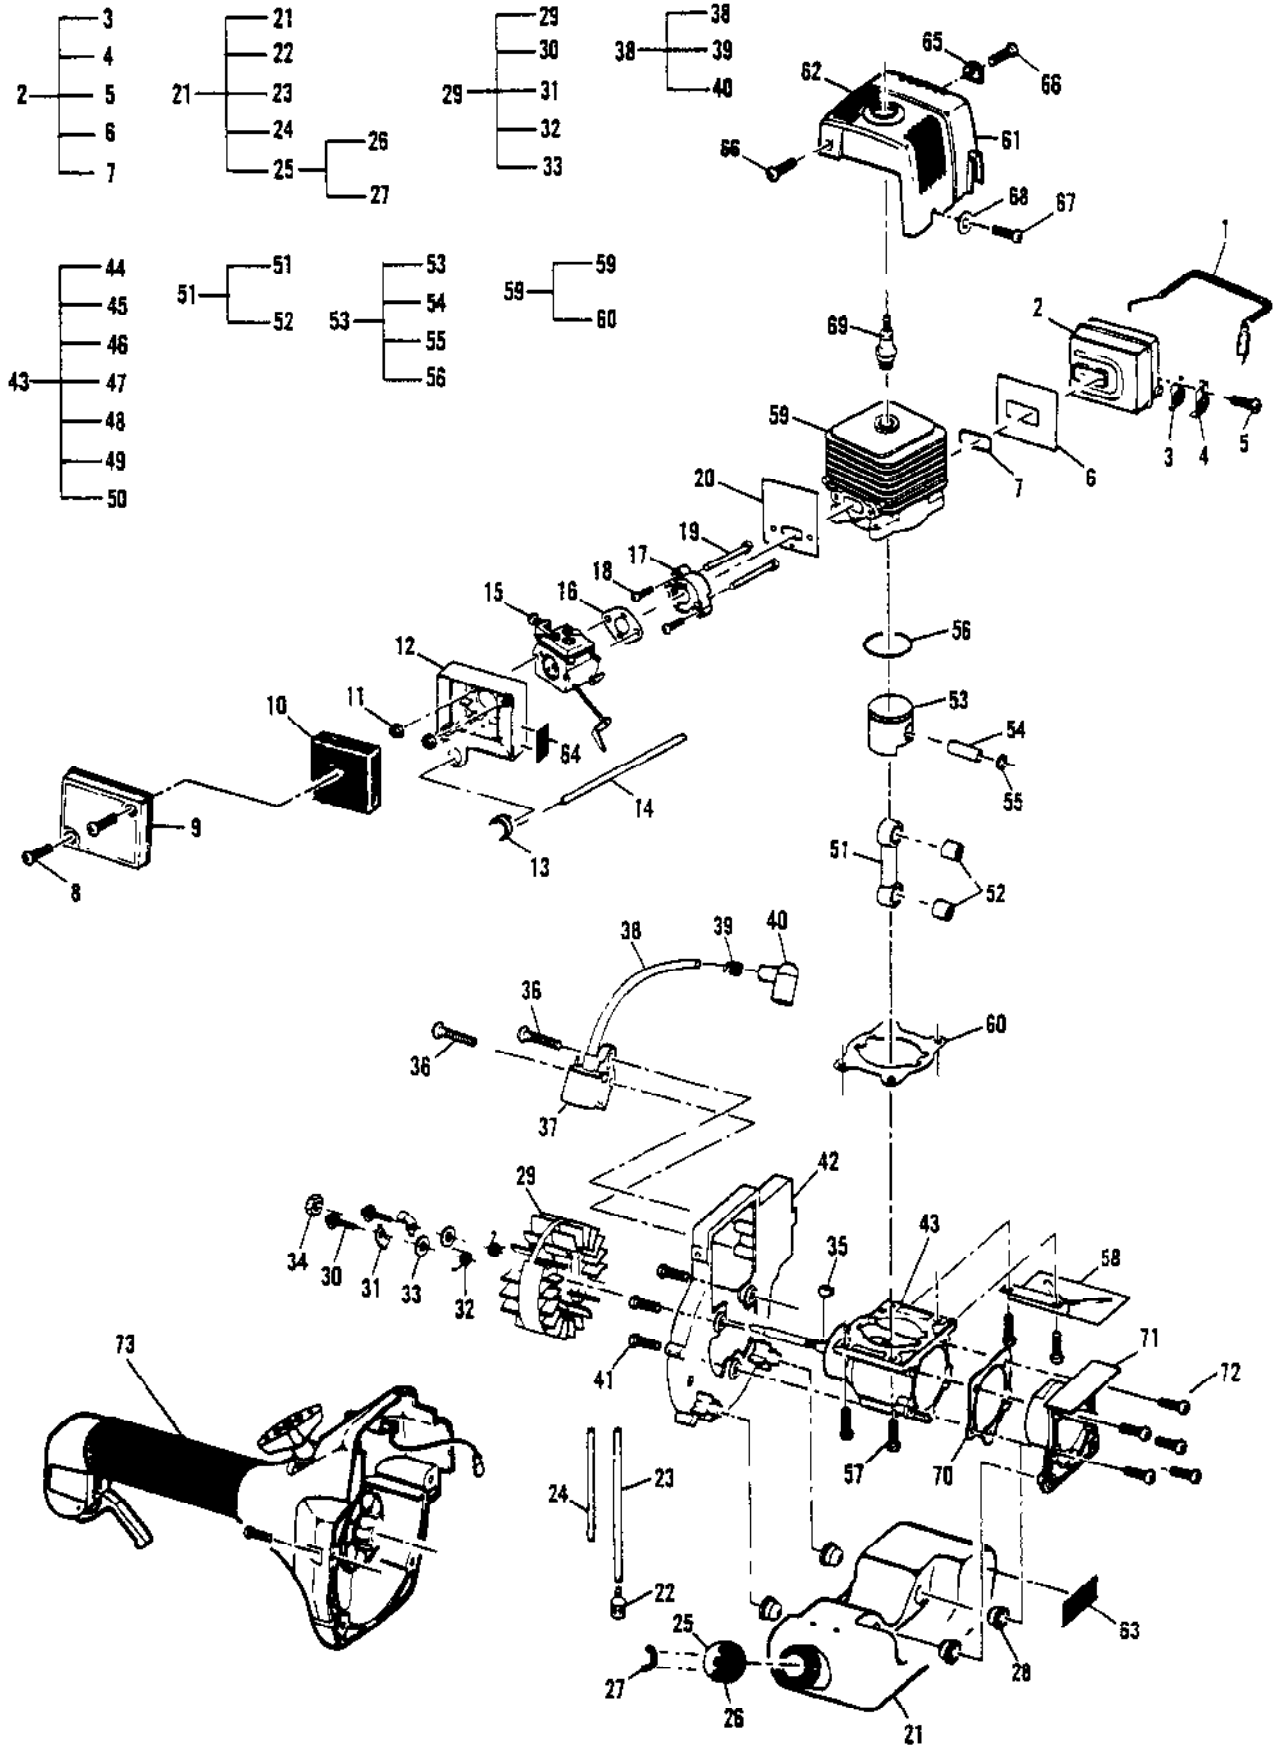

Ref #	Part Number	Qty	Description
1	224044	1	Spring, Muffler
2	300628	1	Kit, Muffler
3	224040	1	Screen, Spark Arrester
4	322032	1	Cover, Spark Arrester
5	111072	1	Screw, 8-18 x .31 PN HD Torx
6	224228	1	Gasket, Muffler
7	224922	1	Gasket, Exhaust Port
8	111055	2	Screw, 10-14 x .625
9	224237	1	Cover, Air Cleaner - Small (Blk)
10	224239	1	Filter, Air
11	111058	2	Nut, 10-24 Flange / Hex
12	224238	1	Box, Air (Blk)
13	224242-01	1	Primer, Remote
14	225163	1	Hose, Fuel
15		1	CARBURETOR W/CHOKE See "Carburetor Assembly" illustration and parts list.
16	218933	1	Gasket, Carburetor
17	224041	1	Manifold, Carburetor
18	111053	2	Screw, 10-24 x .88
19	111057	2	Screw, 10-24 SPL
20	322031	1	Gasket, Manifold
21	300871	1	Kit, Fuel Tank / Cap (Blk)
22	216985	1	Pickup, Fuel
23	225162	1	Hose, Fuel
24	225163	1	Hose, Fuel Return
25	300700	1	Kit, Fuel Cap/Decal
26	211242	1	Decal, (OPEN SLOWLY)
27	322250	1	Decal, Fuel Cap
28	322105	4	Isolator, Fuel Tank
29	300827	1	Kit, Flywheel
30	111090	2	Screw, Starter Pawl
31	322320	2	Pawl, Starter
32	223339	2	Spring, Starter Pawl
33	93469	2	Washer, Starter Pawl
34	111085	1	Nut
35	102164	1	Key, Flywheel
36	111053	2	Screw, 10-24 x,88
37	219848-01	1	Ignition Assembly
38	223884	1	Kit, Spark Plug Wire
39	102556	1	Connector, Spark
40	95266	1	Boot, Spark Plug
		1	Grommet, H/T Lead Not available separately.
		1	Grommet, S/Plug Wire Not available separately.
41	111054	3	Screw, 10-24 x .625
42	224042	1	Shroud, Engine Machined
43	300765	1	Crankcase / Shaft Assembly
44		1	Crankshaft Assembly
45		1	Crankcase, Machined
46		1	Bearing 6202
47		1	Bearing 6202RS
48		1	Seal
49		1	Spacer
50		1	O-Ring
51	224009	1	Connecting Rod Assembly
52	91117	2	Bearing