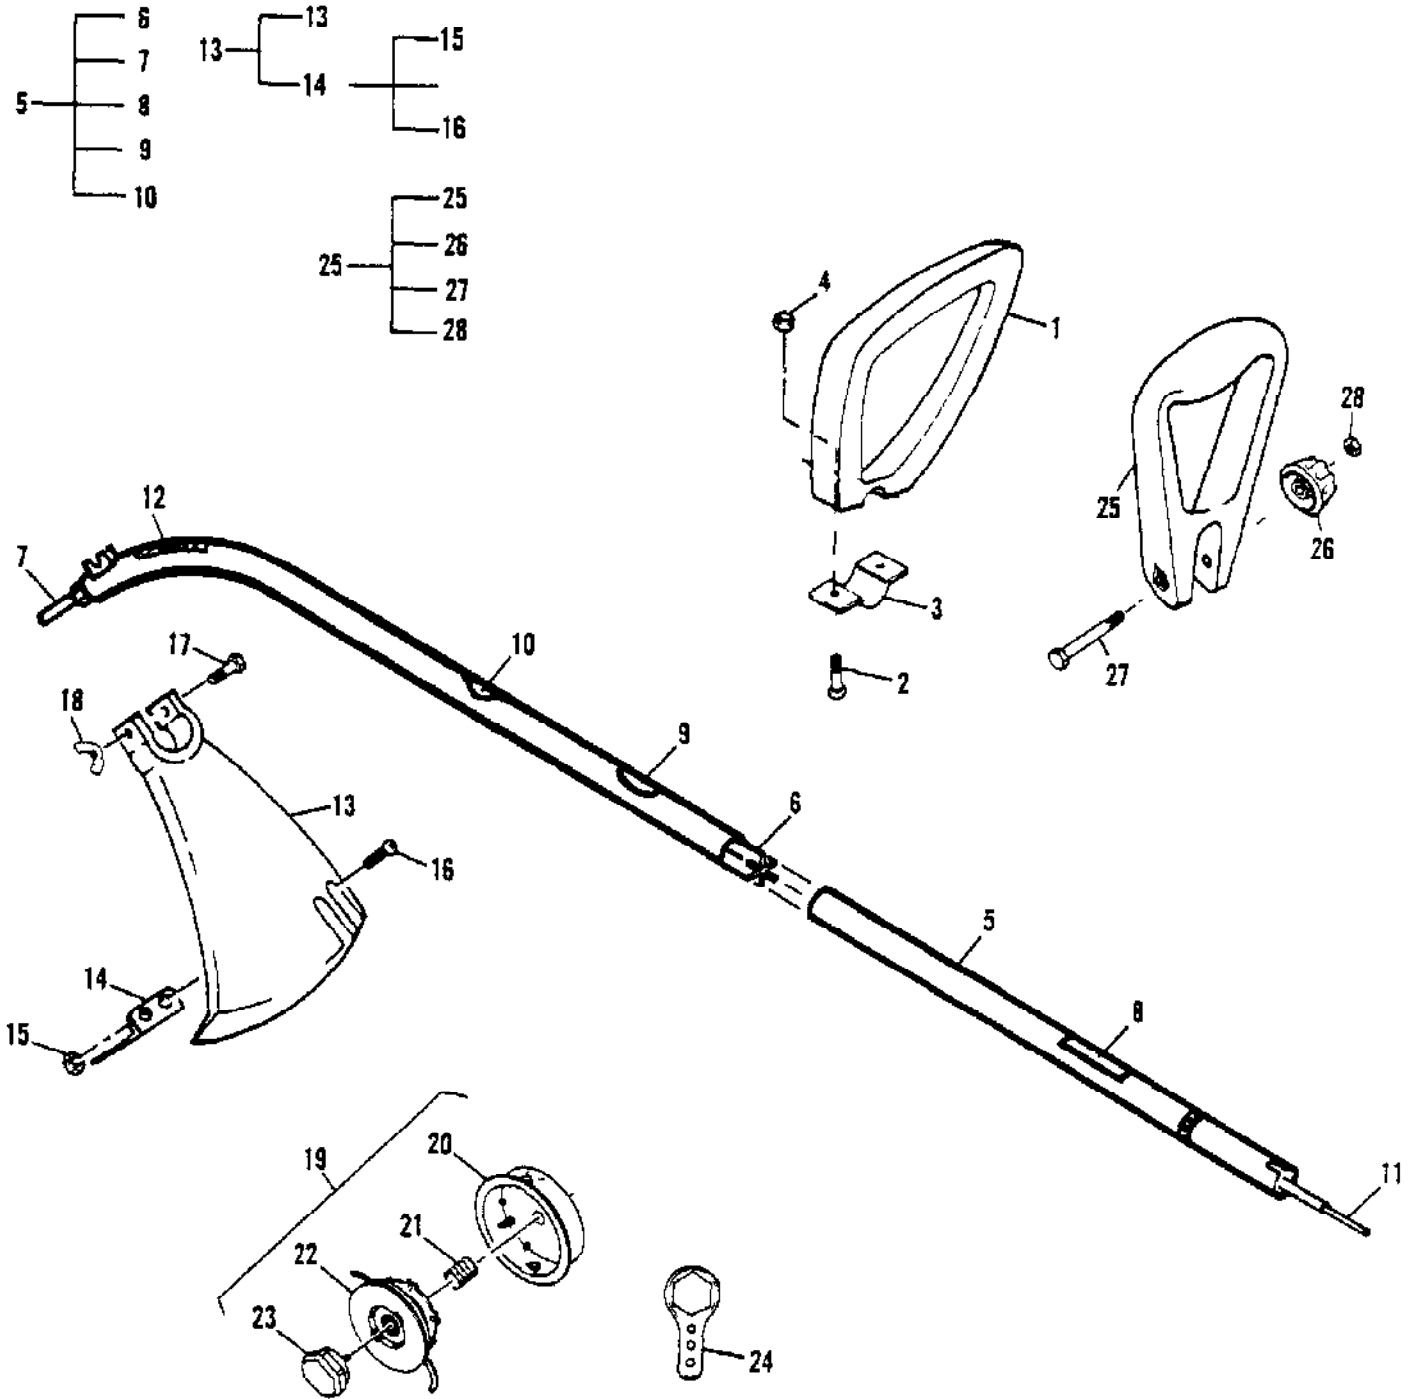

Ref #	Part Number	Qty	Description
1	217444	1	Handle, Delta
2	120041	2	Screw, M5 x .8 x 22 Hex
3	217442	1	Clamp, Handle
4	217159	2	Nut, Hex M5
5	300429	1	Housing Assembly, Outer (44")
6		1	Sleeve Not available separately.
7		1	Spindle Not available separately.
8	218295	1	Decal, Warning
9	223407	1	Decal, Eye/Ear Cover
10	211214	1	Decal, Warning (15m)
11	218285	1	Shaft, Flex
12	322099	1	Label, Debris Shield Warning
13	224062	1	Shield Assembly, Grass 15"
14	300626	1	Kit, Knife
15	216682	2	Nut, Lock 10-24 Hex
16	217935	2	Screw, 10-24 x 50 Torx
17	216595	1	Screw, M6 x 1.0 Hex
18	111102	1	Nut, Wing M6 x 1.0
19	300651	1	Kit, Stringhead - Sml -
20	322025	1	Housing/Eyelet Assembly w/Collar
21	322626	1	Spring, Left
22	300688	1	Kit, Line on Spool
23	300736	1	Knob Assembly, Right
24	322344	1	Wrench, Stringhead
25	300834	1	Kit, Handle Assembly
26	322719	1	Knob
27	09075-99	1	Bolt, 1/4-20 x 2-1/2
28	13035-99	1	Nut, 1/4-20 x .226 T