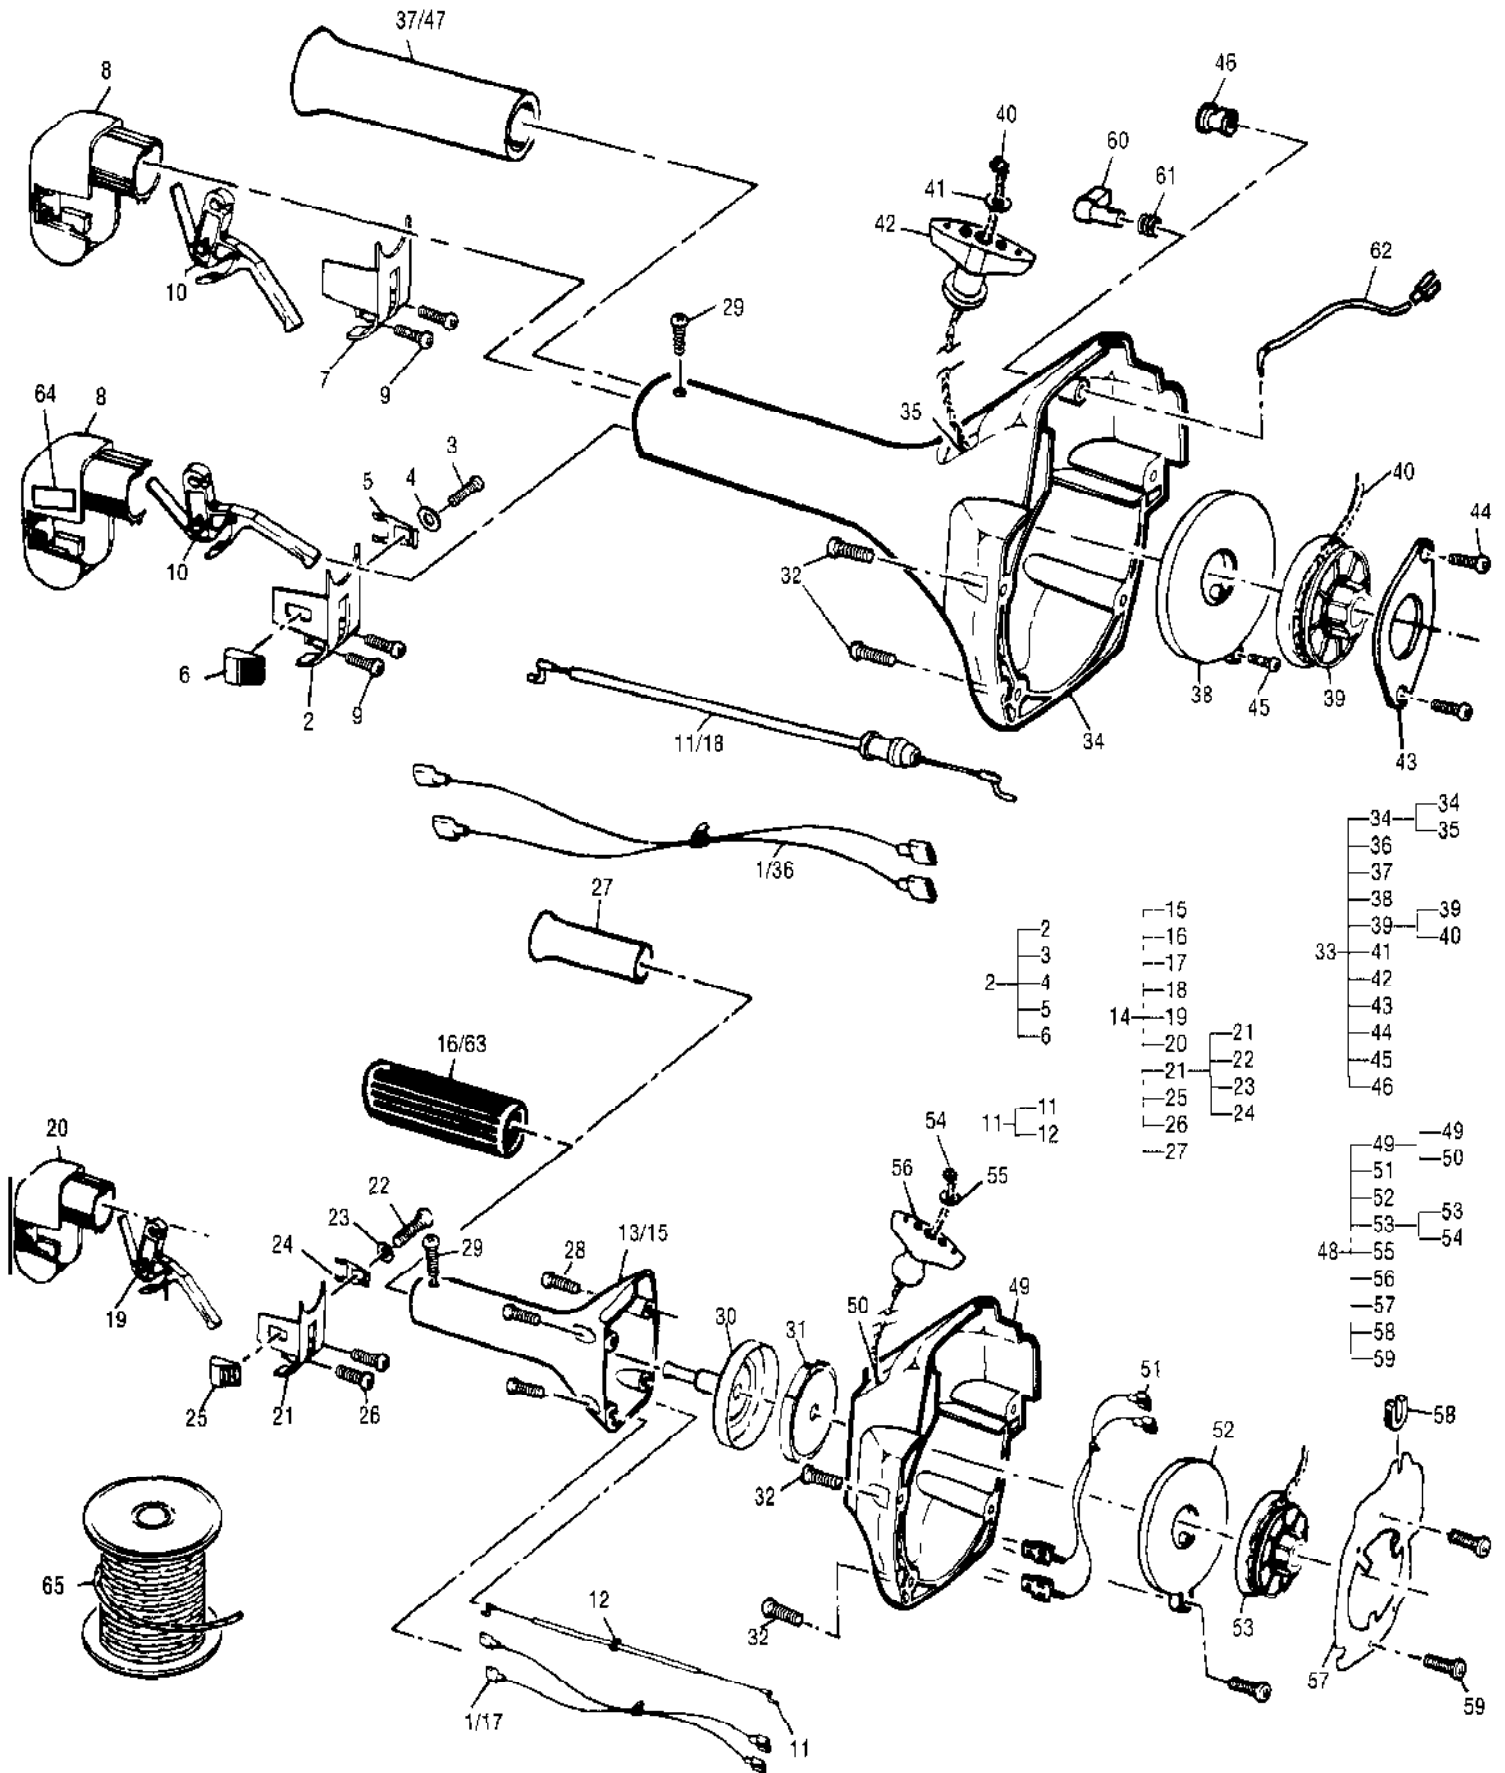

PN 111124 - T-27 Torx Dr 3 5 in

PN 222785 - T-25 Torx dr 3 5 in

PN 217720 - Torx Dr Set

PN 323754 - Torx Dr Set of 6  
Bit Sizes Tx 10 15 20 25 27 30

PN 323330  
Ignition Tester

PN 215432-01  
Pressure Test Tool

PN 91424  
Tachometer

Ref #	Part Number	Qty	Description
111124	111124		T-27 Torx Dr 3.5 in.
222785	222785		T-25 Torx dr 3.5 in.
217720	217720		Torx Or Set
323754	323754		Torx Dr Set of 6 Bit Sizes: Tx 10,15,20,25,27,30
323330	323330		Ignition Tester
21543201	21543201		Pressure Test Tool
91424	91424		Tachometer

Ref #	Part Number	Qty	Description
1	300834	1	Handle, Delta Kit
2	3710610	1	Assist Handle w/Cap Asy
3	322719	1	Knob
4	0907599	1	Bolt, 1/4 in.-20 x 2.5 Hx Cap
5	1303599	1	Nut, 1/4 in.-20 x .22 T
6	300540	1	Handle, J-Grip Asy
7	322139	1	Grip
8	218328	1	Plug, Tubing
9	215337	2	Clamp, Handle
10	217935	2	Screw
11	218315	2	Nut, 10-24
12	300651	1	Kit, Stringhead, Small
13	322025	1	Housing/Eyelet Asy w/Collar
14	324089	1	Spring, McC Stringhead
15	300688	1	Kit, Line on Spool, M-Sm
16	300736	1	Kit, Knob Asy, Small
17	300429	1	Housing Asy, Outer, 44"
17	300424	1	Housing Asy, Outer, 48"
18	223412	2	Clip, Spring External
19	301023	1	Shaft, Flex, 41"
19	215324	1	Shaft, Flex, 48"
20	224062	1	Shield Asy, Grass, R, 17in.
21	300626	1	Kit, Knife
22	22449701	1	Cutter
23	216682	2	Nut, Lock 10-24 Hex
24	217935	2	Screw, 10-24 x 50 Torx
25	300317	1	Shield Asy, Grass, 90ø
26	224499	1	Spacer
27	300626	1	Kit, Knife
28	22449701	1	Cutter
29	216682	1	Nut, Lock 10-24 Hex
30	217935	2	Screw, 10-24 x .50 Torx
31	216595	1	Screw, M6 x 1.0 Hex
32	111102	1	Nut, Wing M6 x 1.0
33	322344	1	Wrench, Stringhead
35			UNKNOWN