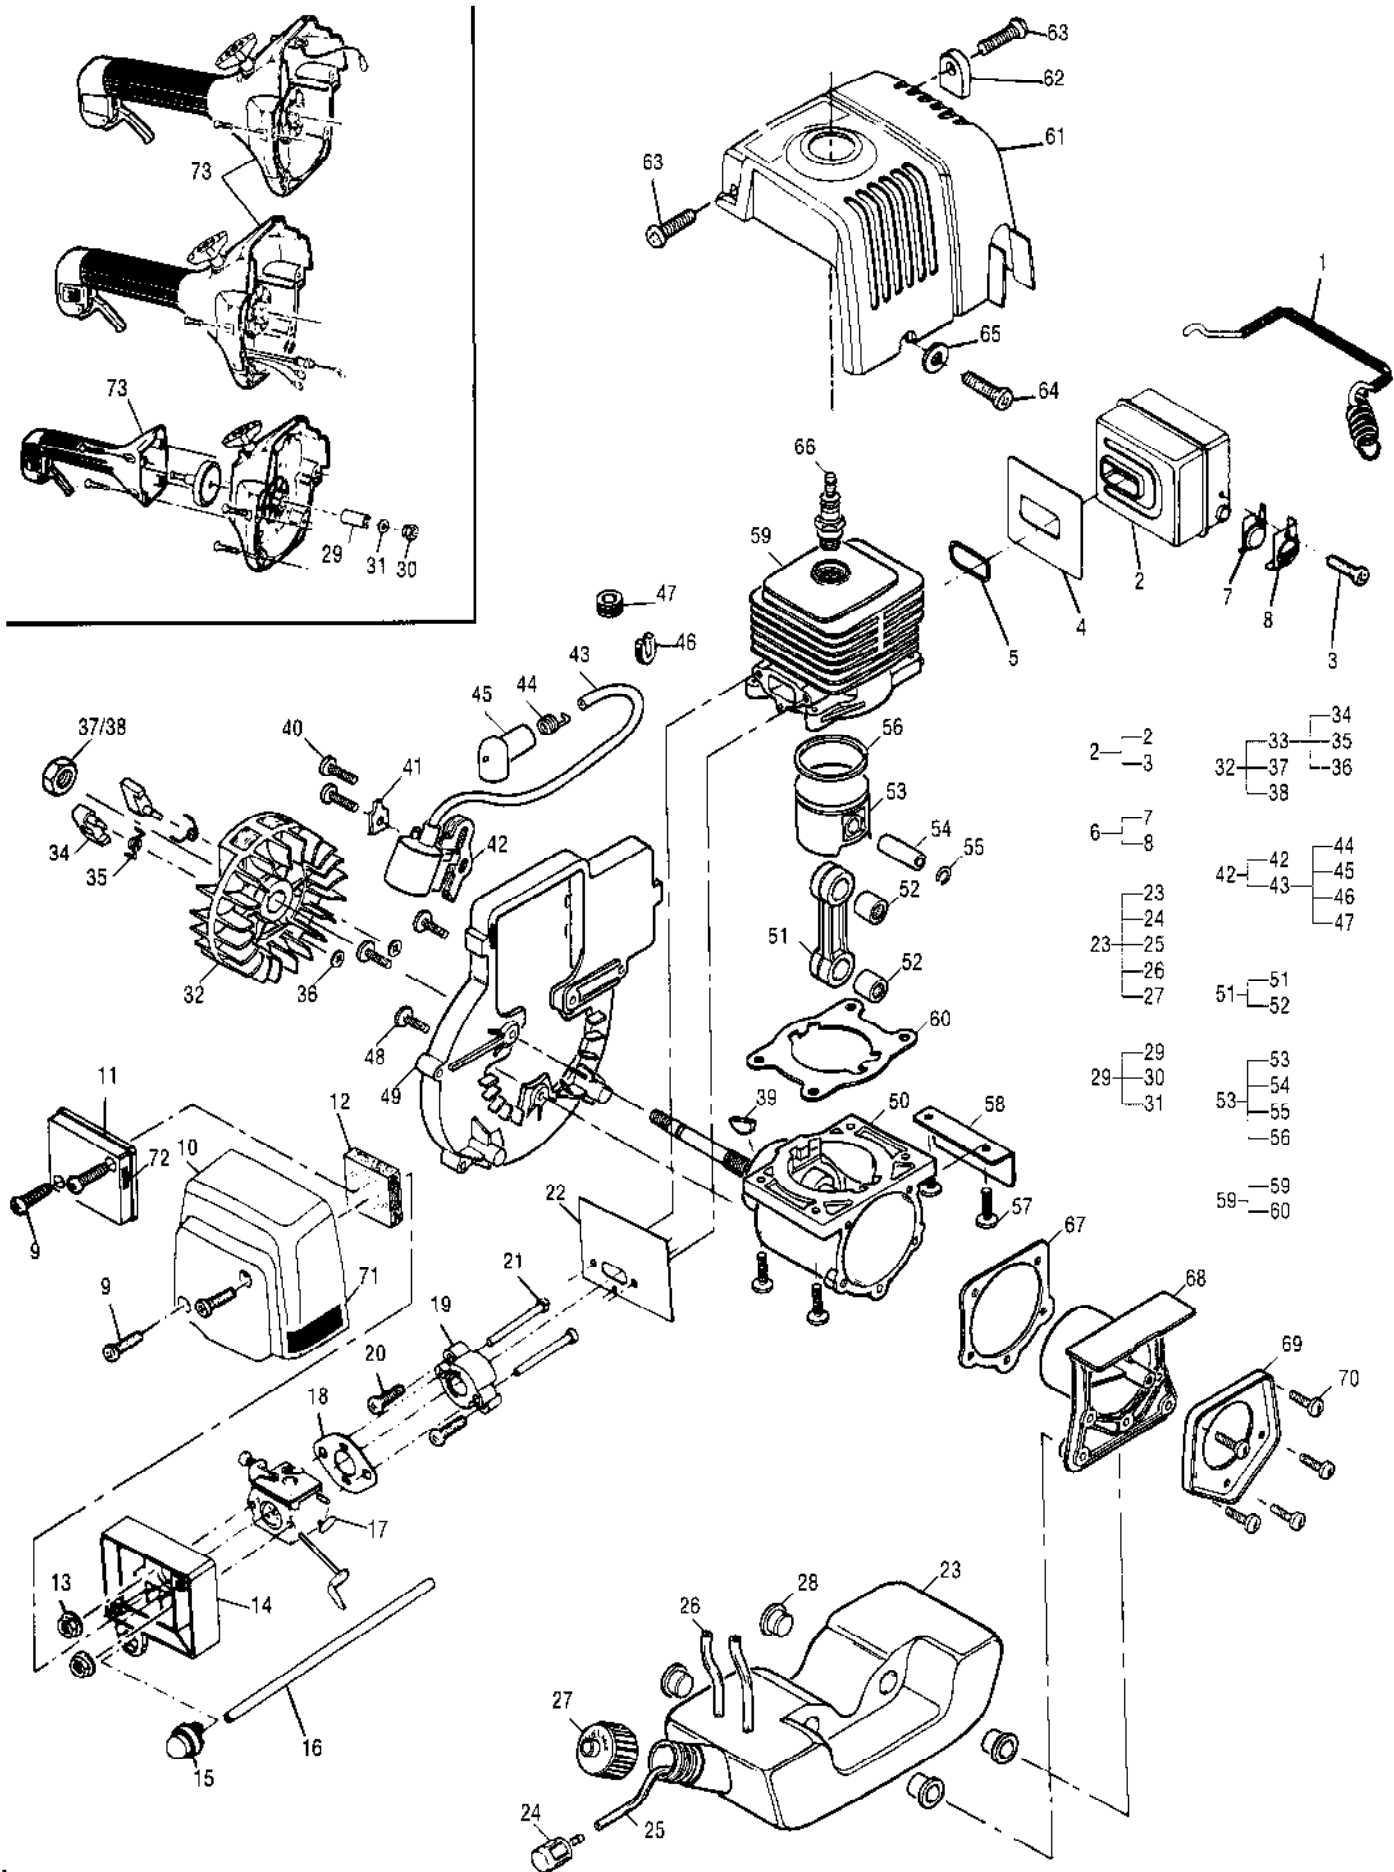

Ref #	Part Number	Qty	Description
1	224044	1	Spring, Muffler
2	224034	1	Kit, Muffler New Part.
3	111072	1	Screw, 8-18 x.31 Pn Dh Sl Torx Included in Muffler Kit P/N 224034.
4	224228	1	Gasket, Muffler
5	224922	1	Gasket, Exhaust Port
6	302424	1	Kit, Spark Arrester New Part.
7	224040	1	Screen, Spark Arrester Included in Spark Arrester Kit P/N 302424.
8	322032	1	Cover, Spark Arrester Included in Spark Arrester Kit P/N 302424.
9	111055	2	Screw, 10-24 x .625, Plast
10	224236	1	Cover, Air Cleaner, Large (Black)
10	22423672	1	Cover, Air Cleaner, Large (Green)
11	224237	1	Cover, Air Cleaner, Small (Black)
12	224239	1	Filter, Air
13	111058	2	Nut, 10-24 Hex, Flange Torque to 25-30 IN/LBS
14	224238	1	Box, Air (Blk)
15	22424202	1	Primer, Remote
16	225163	1	Hose, Fuel Return
17		1	Carburetor w/Choke Not available individually. See "Shaft/Handle/Stringhead Assembly" Illustration & Parts List.
18	218933	1	Gasket, Carburetor
19	22404102	1	Insulator, Carburetor New Part.
20	111053	2	Screw, 10-24 x .88 Thd Form Torque to 45-50 IN/LBS Loctite 242 required
21	111057	2	Screw, 10-24 Spl
22	322031	1	Gasket, Manifold
23	302349	1	Tank, Fuel (Natural)
24	216985	1	Filter, Fuel New Part. Included in Fuel Tank P/N 302349.
25	225162	1	Hose, Fuel Included in Fuel Tank P/N 302349.
26	225163	1	Hose, Fuel Return Included in Fuel Tank P/N 302349.
27	223508	1	Cap, Fuel, w/Retainer New Part. Included in Fuel Tank P/N 302349.
28	322105	4	Isolator, Fuel Tank
29	301114	1	Kit, Spacer, Clutch
30	322847	1	Nut, Hex, 7/16-20 Included in Spacer Clutch Kit P/N 301114.
31	322844	1	Washer, Shaft Included in Spacer Clutch Kit P/N 301114.
32	30082701	1	Kit, Flywheel, 28/32 New Part.
33		1	Kit, Pawls/Flywheel Not available individually. Included in Flywheel Kit P/N 300827-01.
34	322297	2	Pawl, Starter New Part. Included in Flywheel Kit P/N 300827-01 & Pawls/Flywheel Kit.
35	322835	2	Spring, Starter Pawl New Part Included in Flywheel Kit P/N 300827-01 & Pawls/Flywheel Kit.