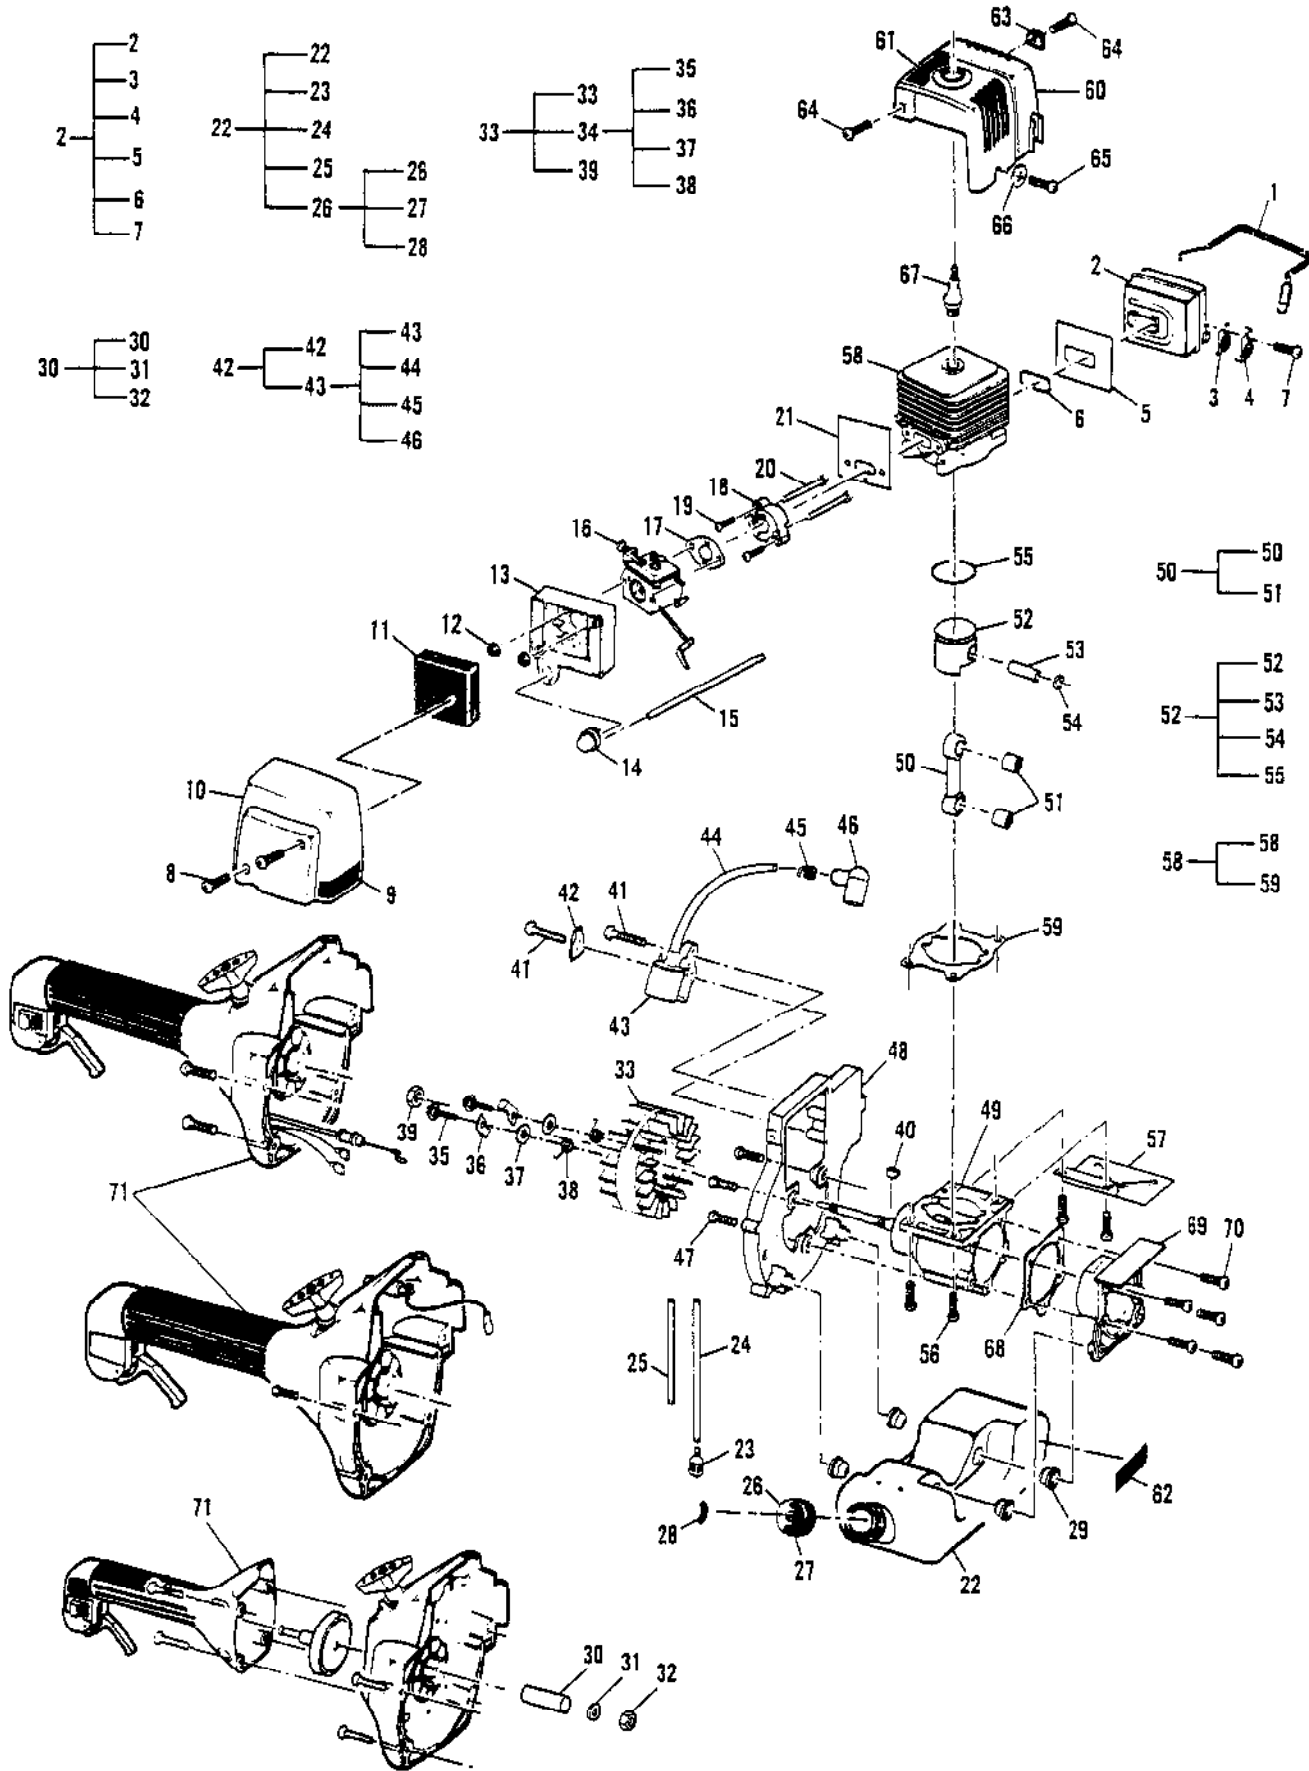

Ref #	Part Number	Qty	Description
1	224044	1	Spring, Muffler
2	300628	1	Kit, Muffler
3	224040	1	Screen, Spark Arrester
4	322032	1	Cover, Spark Arrester
5	224228	1	Gasket, Muffler
6	224922	1	Gasket, Exhaust Port
7	111072	1	Screw, 8-18 x .31 PN HD SL Torx
8	111055	2	Screw, 10-14 x .625
9	322478	1	Label, Choke (Horizontal)
10	224236	1	Cover, Air Cleaner-Large (Blk)
	300302	1	Cover, Air Cleaner-Large (Grey)
11	224239	1	Filter, Air
12	111058	2	Nut, 10-24 Hex / Flange
13	224238	1	Box, Air (Blk)
	300301	1	Box, Air (Grey)
14	224242-01	1	Primer, Remote
15	225163	1	Hose, Fuel Return
16		1	CARBURETOR W/CHOKE See "Carburetor Assembly" illustration and parts list.
17	218933	1	Gasket, Carburetor
18	224041	1	Manifold, Carburetor
19	111053	2	Screw, 10-24 x .88 THD FORM
20	111057	2	Screw, 10-24 SPL
21	322031	1	Gasket, Manifold
22	300871	1	Kit, Fuel Tank / Cap (Blk)
23	216985	1	Pickup, Fuel
24	225162	1	Hose, Fuel
25	225163	1	Hose, Fuel Return
26	300700	1	Kit, Fuel Cap/Decal
27	211242	1	Decal, (OPEN SLOWLY)
28	322250	1	Decal, Fuel Cap
29	322105	4	Isolator, Fuel Tank
30	301114	1	Kit, Spacer, Clutch
31	322847	1	Nut
32	322844	1	Washer
33	300827	1	Kit, Flywheel
34	301019	1	Kit, Pawls/Flywheel
35	111090	2	Screw, Starter Pawl, 12-24 LH
36	322320	2	Pawl, Starter
37	93469	2	Washer, Starter Pawl
38	223339	2	Spring, Starter Pawl
39	322847	1	Nut
40	102164	1	Key, Flywheel
41	111053	2	Screw, 10-24 x .88 THD FORM
42	300321	1	Terminal Tab
43	219848-01	1	Ignition Assembly
44	223884	1	Kit, Spark Plug Wire
45	102556	1	Connector, Spark
46	95266	1	Boot, Spark Plug
		1	Grommet, H/T Lead Not available separately.
		1	Grommet, S/Plug Wire Not available separately.
47	111054	3	Screw, 10-24 x .625
48	224042	1	Shroud, Engine Machined
49	300765	1	Crankcase / Shaft Asy-DD
	300766	1	Crankcase / Shaft Asy-CD