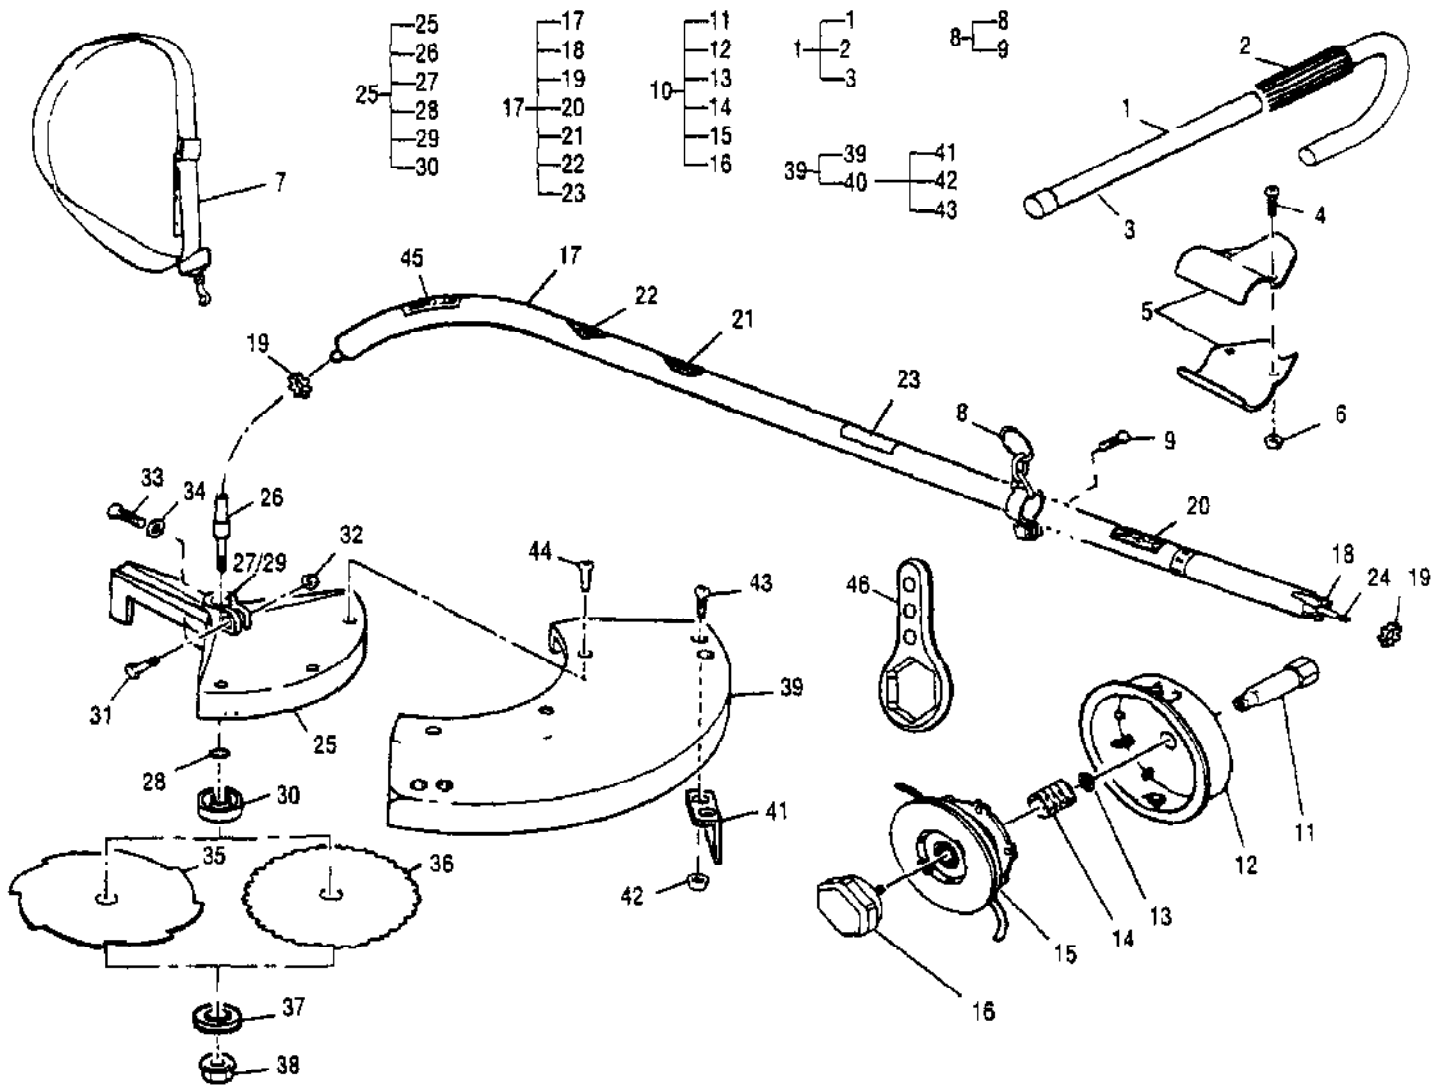

Ref #	Part Number	Qty	Description
1	300541	1	Handle Asy, Barrier
2	322139	1	Grip
3		1	Plug, Tubing Not availalbe seperatly.
4	217935	2	Screw, 10-24 x .50 Tr Torx
5	215337	2	Clamp, Handle
6	218315	2	Nut
7	224083	1	Harness
8	218001	1	Ring, Harness 7/8"
9		1	Screw, M5 x 8 x 17 Phillips
10	225196-02	1	Kit, Stringhead, Medium
11	323681	1	Stud, Right, 3/8-24 Rt
12	300115	1	Housing, Eyelet Asy, Medium
13	111073	1	Ring, Retainer
14	322626	1	Spring
15	300689	1	Kit, Line (0.95") on Spool, Med
16	300736	1	Kit, Knob Asy (Right)
17	300430	1	Housing Asy, Outer, 54 in.
18	322281	1	Sleeve, 7/8 x 45.68
19	223412	2	Clip, Spring Ext
20	219030	1	Decal, Warning
21	223407	1	Decal, Eye/Ear Cover
22	211214	1	Decal, Warning, 15m
23	211215	1	Decal, Thrown Objects
24	301025	1	Drive Asy, w/Clip
25	300388-01	1	Shield Asy, Blade
26	224081	1	Spindle
27	217133	2	Bearing, Ball
28	224158	1	Clip
29	224159	1	Washer, Flat
30	224154-01	1	Collar
31	110568	1	Screw, 12-24 x 1.12 Hx
32	110950	1	Nut, Lock, 12-24
33	215874	1	Screw, M4 x 9.5 Pn Torx
34	217672	1	Washer, Flat M4
35	216513-03	1	Blade, Grass 8-Tooth
36	224455-01	1	Blade, Pro-Style
37	218075	1	Flange, Spindle
38	110594	1	Nut, Lock 3/8-24
38	110594		Blade Nut Torque 140-150
39	300318	1	Shield, Grass
40	300626	1	Kit, Knife
41	224497-01	1	Cutter
42	216682	2	Nut, Lock 10-24 Hex
43	217935	2	Screw, 10-24 x 50 Torx
44	224175	3	Screw, M6 x 15
45	322099	1	Label, Debris Shield Warning
46	322344	1	Wrench, Stringhead