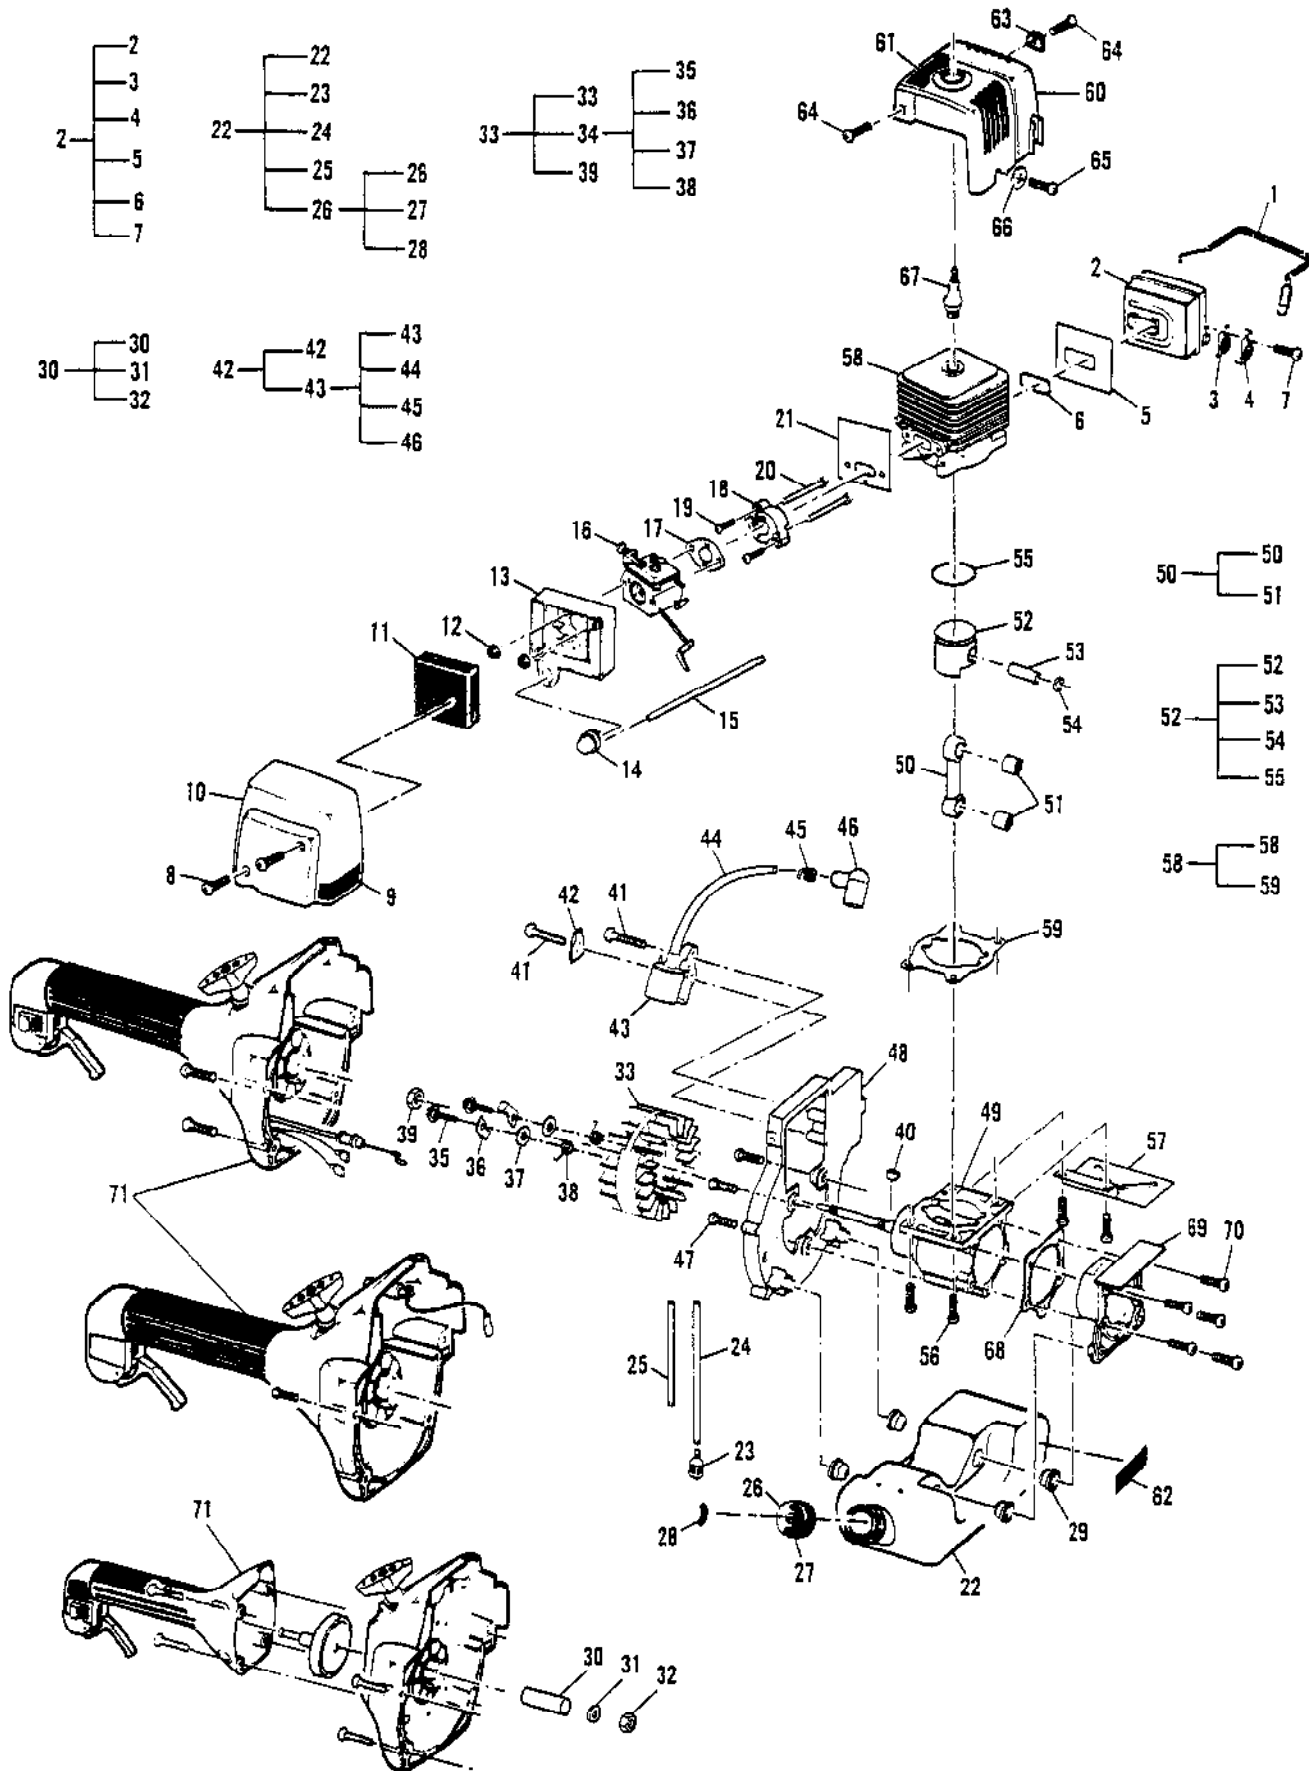

Ref #	Part Number	Qty	Description
1	224044	1	Spring, Muffler
2	300628	1	Kit, Muffler
3	224040	1	Screen, Spark Arrester
4	322032	1	Cover, Spark Arrester
5	224228	1	Gasket, Muffler
6	224922	1	Gasket, Exhaust Port
7	111072	1	Screw, 8-18 x .31 PN HD SL Torx
8	111055	2	Screw, 10-14 x .625
9	322478	1	Label, Choke (Horizontal)
10	224236	1	Cover, Air Cleaner-Large (Blk)
	300302	1	Cover, Air Cleaner-Large (Grey)
11	224239	1	Filter, Air
12	111058	2	Nut, 10-24 Hex / Flange
13	224238	1	Box, Air (Blk)
	300301	1	Box, Air (Grey)
14	224242-01	1	Primer, Remote
15	225163	1	Hose, Fuel Return
16		1	CARBURETOR W/CHOKE See "Carburetor Assembly" illustration and parts list.
17	218933	1	Gasket, Carburetor
18	224041	1	Manifold, Carburetor
19	111053	2	Screw, 10-24 x .88 THD FORM
20	111057	2	Screw, 10-24 SPL
21	322031	1	Gasket, Manifold
22	300871	1	Kit, Fuel Tank / Cap (Blk)
23	216985	1	Pickup, Fuel
24	225162	1	Hose, Fuel
25	225163	1	Hose, Fuel Return
26	300700	1	Kit, Fuel Cap/Decal
27	211242	1	Decal, (OPEN SLOWLY)
28	322250	1	Decal, Fuel Cap
29	322105	4	Isolator, Fuel Tank
30	301114	1	Kit, Spacer, Clutch
31	322847	1	Nut
32	322844	1	Washer
33	300827	1	Kit, Flywheel
34	301019	1	Kit, Pawls/Flywheel
35	111090	2	Screw, Starter Pawl, 12-24 LH
36	322320	2	Pawl, Starter
37	93469	2	Washer, Starter Pawl
38	223339	2	Spring, Starter Pawl
39	322847	1	Nut
40	102164	1	Key, Flywheel
41	111053	2	Screw, 10-24 x .88 THD FORM
42	300321	1	Terminal Tab
43	219848-01	1	Ignition Assembly
44	223884	1	Kit, Spark Plug Wire
45	102556	1	Connector, Spark
46	95266	1	Boot, Spark Plug
		1	Grommet, H/T Lead Not available separately.
		1	Grommet, S/Plug Wire Not available separately.
47	111054	3	Screw, 10-24 x .625
48	224042	1	Shroud, Engine Machined
49	300765	1	Crankcase / Shaft Asy-DD
	300766	1	Crankcase / Shaft Asy-CD