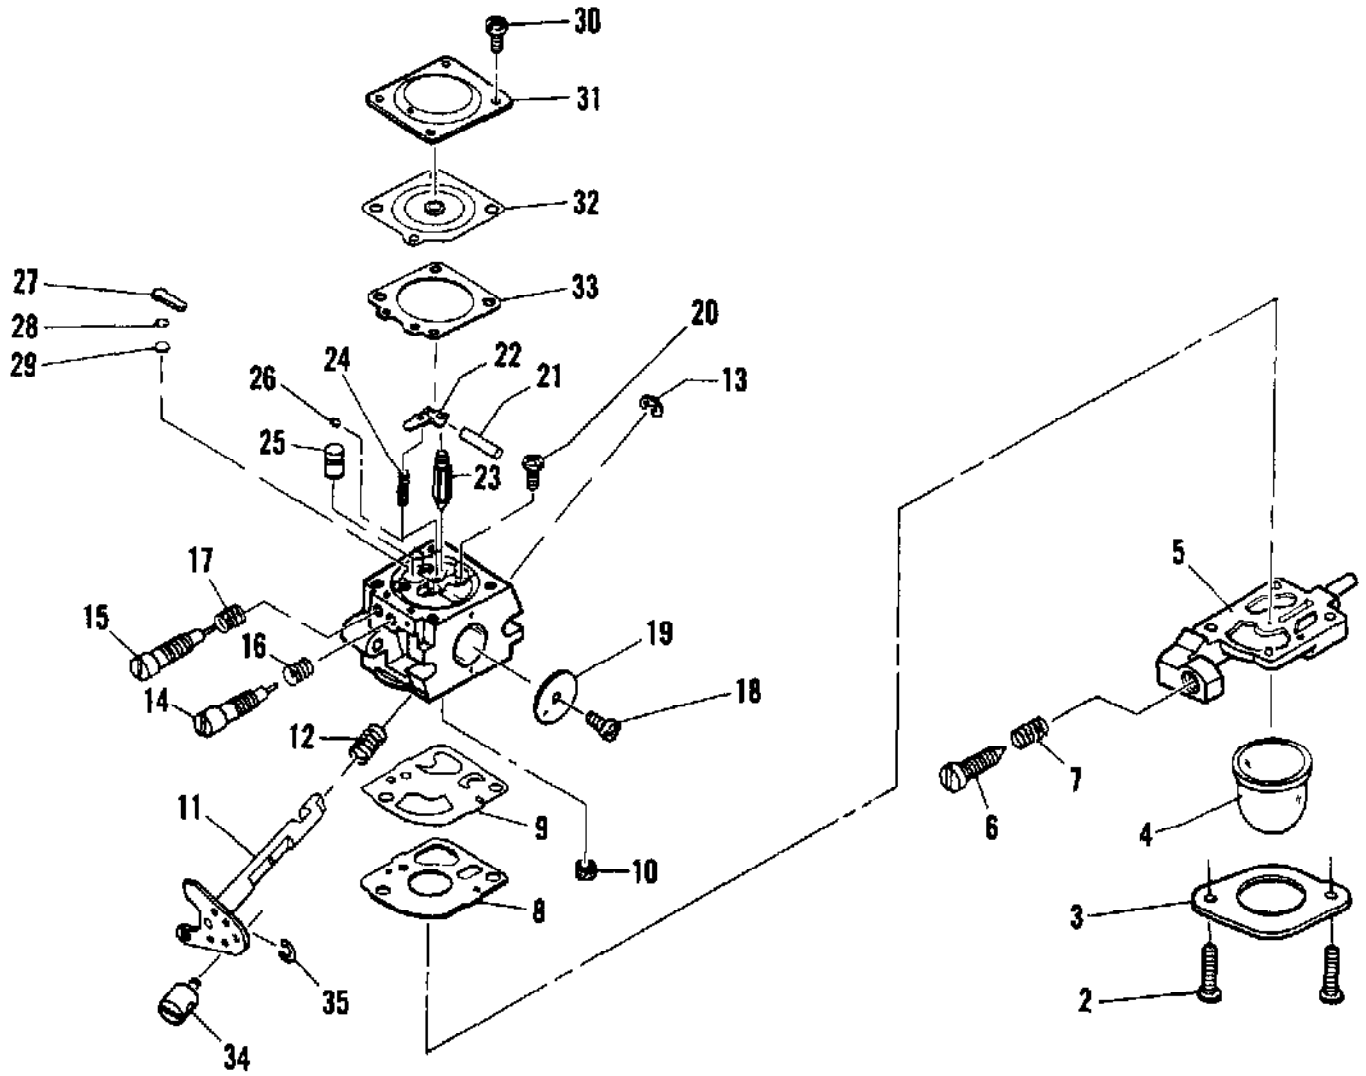

217720
TORX DRIVE
SET

323330
IGNITION
TESTER

91424
TACHOMETER

111124
T-27 TORX
DRIVE 3.5"

222785
T-25 TORX
DRIVE 3.5"

215432
PRESSURE
TEST TOOL

Ref #	Part Number	Qty	Description
217720	217720		Torx Drive Set
323330	323330		Ignition Tester
91424	91424		Tachometer
111124	111124		T-27 Torx Drive 3.5"
222785	222785		T-25 Torx Drive 3.5"
215432	215432		Pressure Test Tool