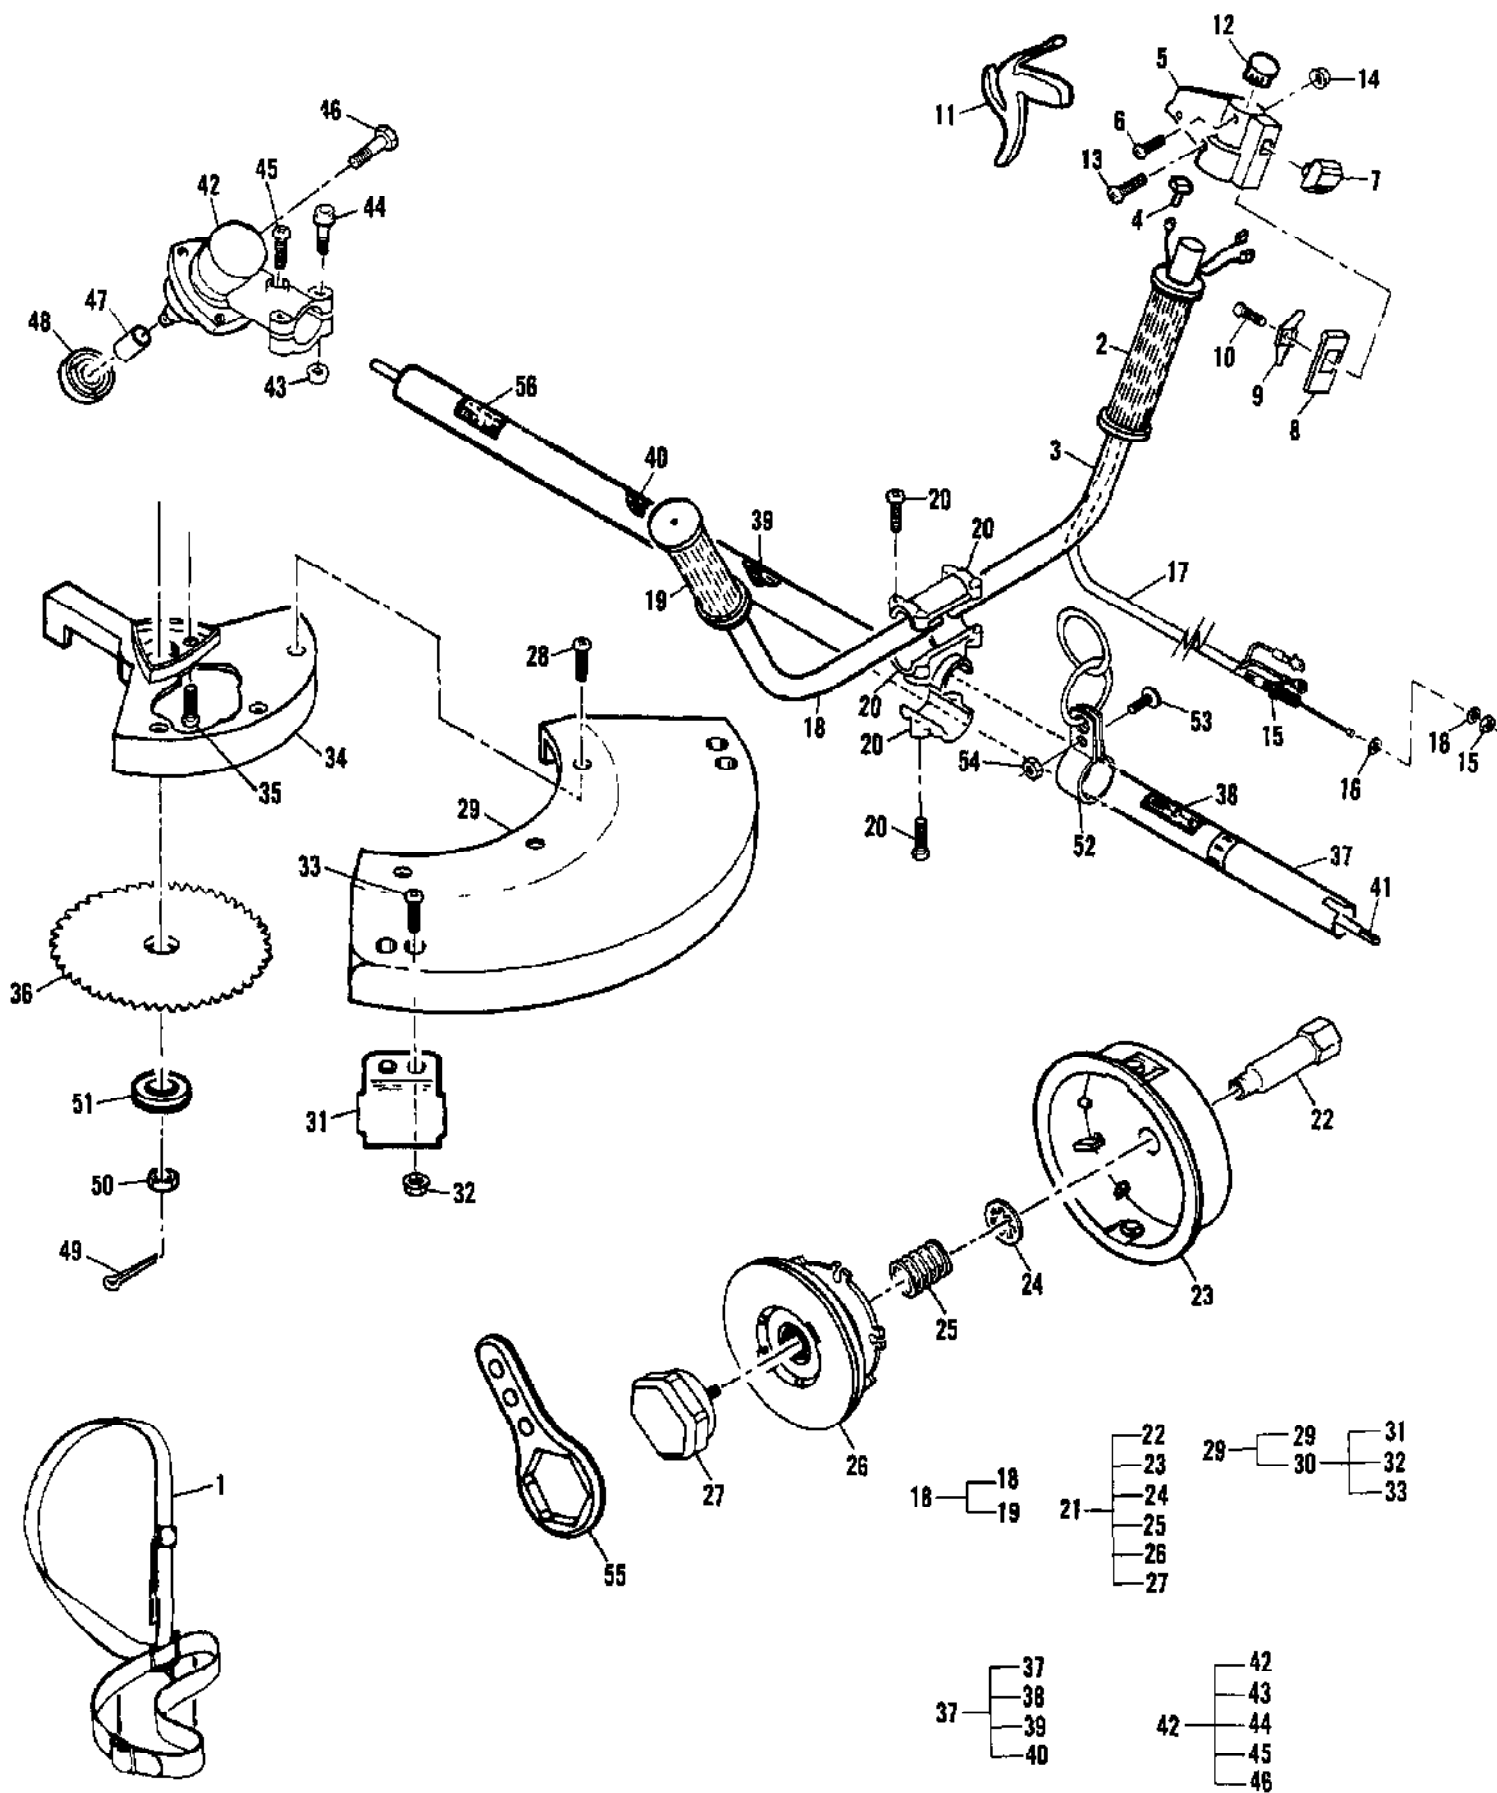

Ref #	Part Number	Qty	Description
1	217956	1	Harness
2	215322	1	Grip
3	216787	1	Bar, Handle
4	215323	1	Guide
5	222794	1	Housing, Trigger Throttle
6	223200	1	Screw, Self Tap, 10-16
7	68846	1	Button, Stop Switch
8	215319	1	Base, Stop Switch
9	215320	1	Contact, Switch
10	110706	1	Screw, 8-18 x . 50
11	300361	1	Trigger, Throttle
12	218328	1	Plug, Tubing
13	216027	1	Screw, PN M5 x 28. 5 SEMS
14	217159	1	Nut, Hex M5
15	217403	2	Nut, Hex M6 x 1. 0
16	216596	2	Washer, Flat M6
17	216372	1	Harness Assembly, Wiring
18	216868-01	1	Bar Assembly, Handle
19	94212	1	Grip, Handle
20	217974	1	Clamp Assembly
21	300078-01	1	Stringhead Asy. (L)
22	322106	1	Stud, Left Hand Thread
23	300091	1	Housing/Eyelet Assembly (L)
24	111073	1	Ring, Retainer
25	322626	1	Spring, McC St/head
26	300690	1	Kit, Line on Spool (M-Lg)
27	300737	1	Kit, Knob Asy (Left)
28	224175	3	Screw, M6 x 15
29	300318	1	Kit, Grass Shield (unassem.)
30	300626	1	Kit, Knife
31	224497-01	1	Cutter
32	216682	2	Nut, Lock 10 24 Hex
33	217935	2	Screw, M6 x 15
34	224177-01	1	Shield, Blade
35	217935	3	Screw, 10-24 X 50 Torx
36	224455-01	1	Pkg, Pro-Blade (8" x 20mm)
37	300418	1	Housing Asy, Outer
38	219030	1	Decal, Caution (S/T Shaft)
39	223407	1	Decal, Eye/Ear Cover
40	223408	1	Decal, Warning Shaft
41	217753	1	Shaft, Drive 1500
42	323396	1	Housing Asy, Gear
43	217159	2	Nut, Hex M5
44	111185	2	Bolt, Hex HD M5 x 35
45	216795	1	Screw, PHL M5 x 12
46	216832	1	Bolt, Hex M8 x 8
47	322009-01	1	Sleeve, Spline
48	224136-01	1	Collar, 20mm
49	218159	1	Pin, Cotter
50	216751	1	Nut, Hex M10 LH
51	218075	1	Flange, Spindle
52	218002-01	1	Ring Assembly, Harness
53	217935	1	Screw, 10-24 x 50 Torx
54	218315	1	Nut, 10-24
55	322344	1	Wrench, Stringhead