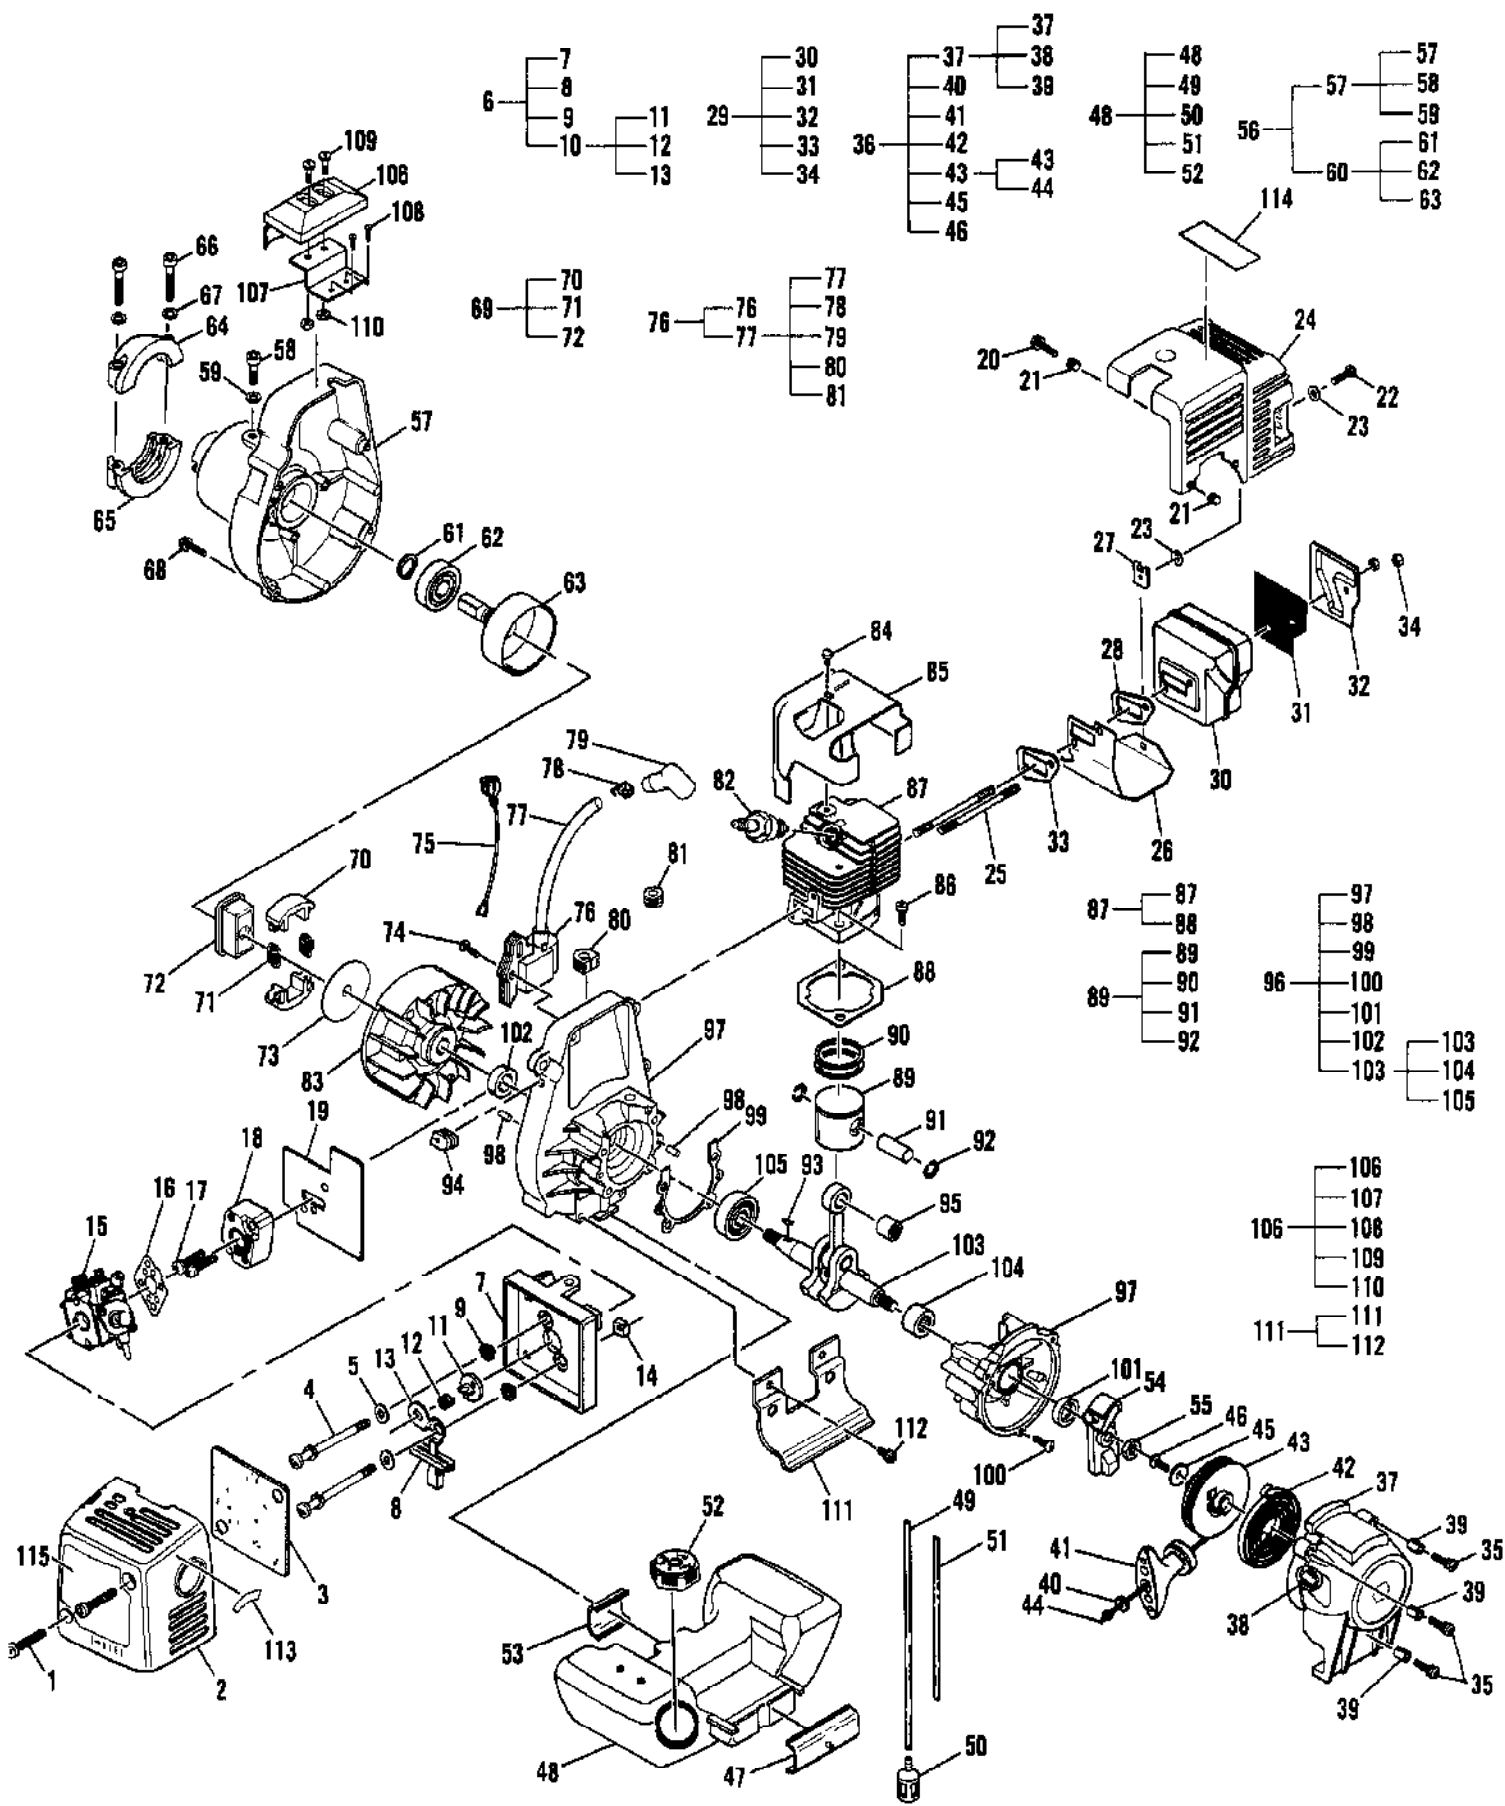

Ref #	Part Number	Qty	Description
1	216027	2	Screw, PN M5 x 28. 5 SEMS
2	227024	1	Cover, Air Cleaner (25cc)
3	227023	1	Filter, Air
4	111064	2	Screw, M5 x 0. 8 x 48 Torque 25-30 In/Lbs. Type 242 Loctite Req.
5	216591	2	Washer, Flat M5
6	300069	1	Pkg. , Case Assembly
7		1	Air Box Not availalbe separately.
8	215992	1	Grommet, Choke
9	227022	2	Bushing
10	223730	1	Kit, Choke Assembly
11		1	Plate, Choke Shutter
12	219016	1	Spring, Shutter
13		1	Shutter, Choke Lever
14	229524	2	Nut
15		1	Carburetor Assembly See "Carburetor Assembly" illustration and parts list.
16	224148	1	Gasket, Carburetor
17	111063	2	Screw, M5 x 0.8 x 21.5 Torque 40-45 In/Lbs. Type 620 Loctite Req.
18	323323	1	Insulator, Carburetor
19	224318	1	Gasket, Shield/Insulator
20	219508	2	Screw, PN M4 x 17 SEMS TORX
21	229121	4	Bushing
22	215874	1	Screw, PN M4 x 9. 5 TORX
23	68497	2	Washer
24	224351	1	Shield, Muffler
25	222480	2	Stud, Muffler Torque 40-50 In/Lbs.
26	224266	1	Shield, Muffler Heat
27	224350	1	Nut, M4 Speed
28	215515	1	Gasket, Muffler
29	300632	1	Kit, Muffler Universal
30	322011	1	Muffler Assembly, Universal
31	322018	1	Screen, Spark Arrester
32	322017	1	Plate, Deflector
33	215515	1	Gasket, Muffler
34	235642	2	Nut, M5 Torque 40-50 In/Lbs. Type 620 Loctite Req.
35	216022	3	Screw, PN M4 x 23. 4 TORX
36	224111	1	Starter Assembly (Grey)
37	224110	1	Housing, Starter Assembly
38	218932	1	Guide, Rope
39	219585	3	Spacer, Housing Starter
40	218941	1	Washer, Nylon
41	216792	1	Handle, Starter
42	300474	1	Pkg. , Spring, Starter Rewind
43	301252	1	Kit, Drum/Rope
44	216093	1	Rope, Starter 36"
45	216590	1	Washer, Flat M4
46	215874	1	Screw, PN M4 x 9. 5 TORX
47	217382	1	Cushion, Fuel Tank
48	223898	1	Tank Assembly, Fuel (25cc)
49	225057	1	Hose, Fuel
50	300869	1	Filter, Fuel
51	225058	1	Hose, Return