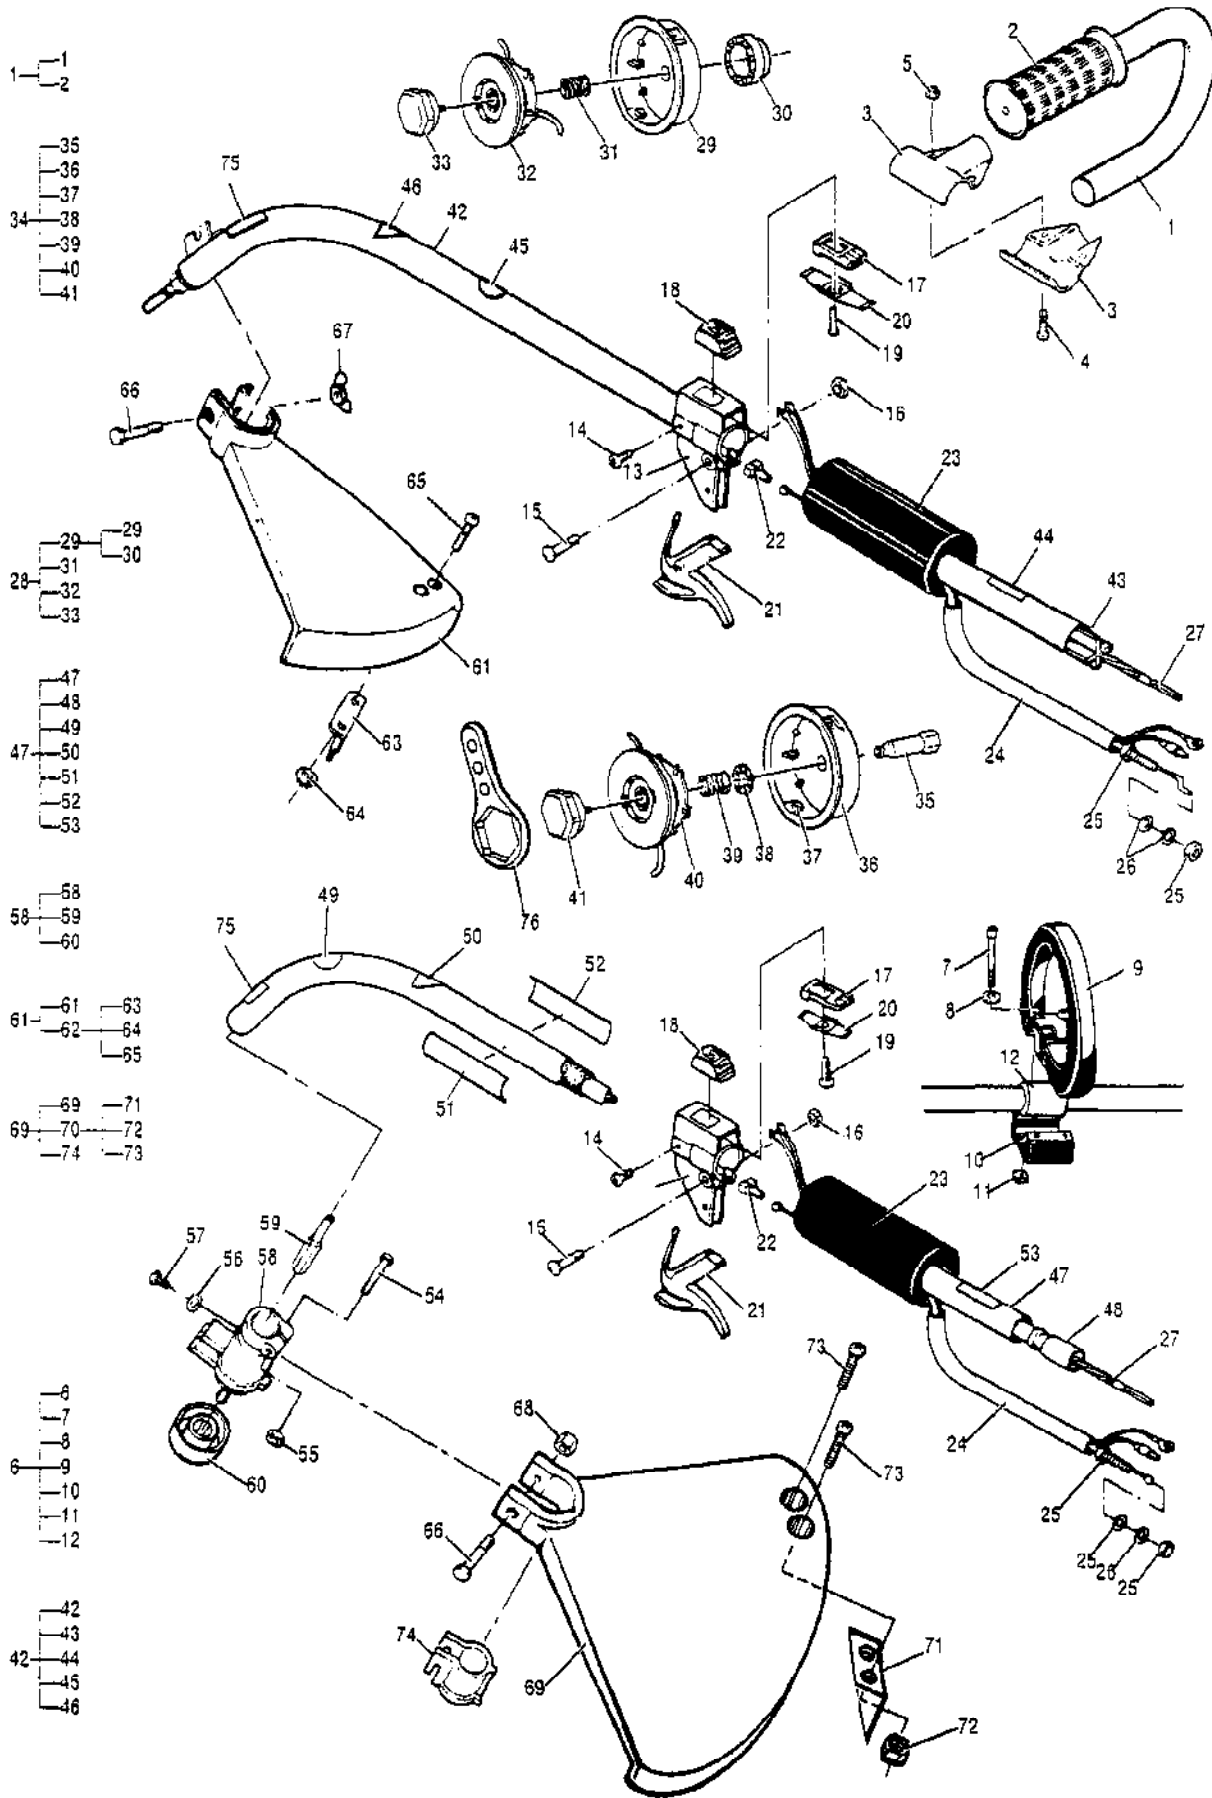

Ref #	Part Number	Qty	Description
1	217554	1	Clutch Assembly
2	223770	2	Spring, Clutch
3	215536	1	Rotor, Clutch
4		2	Shoe Not available separately.
5	224108	1	Fan Housing
6	217477	1	Coupling
7	224117	1	Housing Asy, Fan
8	224108	1	Housing, Fan
9	215534	1	Plate, Thrust
10	218065	1	Drum Asy, Clutch
11		1	Drum, Clutch Not available separately.
12	213187	1	Bearing, Ball
13	213186	1	Ring, Retaining
8	217533	1	Fan Housing
8	218057	1	Fan Housing
9	215534	1	Plate, Thrust
10	218065	1	Drum Asy, Clutch
11		1	Drum, Clutch Not available separately.
12	213187	1	Bearing, Ball
13	213186	1	Ring, Retainer
14	215539	1	Plate, Side
15	216591	1	Washer, Flat M5
15	216591	2	Washer, Flat M5
16	217159	1	Nut, Hex M5
17	217158	1	Screw, Hex M5 x 35
18	219508	4	Screw, Pan M4 x 17 Sems Torx
18	213177	4	Screw, Pan M4.2 x 18.5 Torx
19	300653	1	Kit, Heat Shield
20		1	Bracket Not available separately.
21	219194	2	Screw, Pan 5-20 x 0.438
22	300296	2	Screw, 10-24 x 0.5 Pn Hd Torx
23	216682	2	Nut, Hex Lock 10-24
24			UNKNOWN
25			UNKNOWN
26			UNKNOWN
27			UNKNOWN
28			UNKNOWN