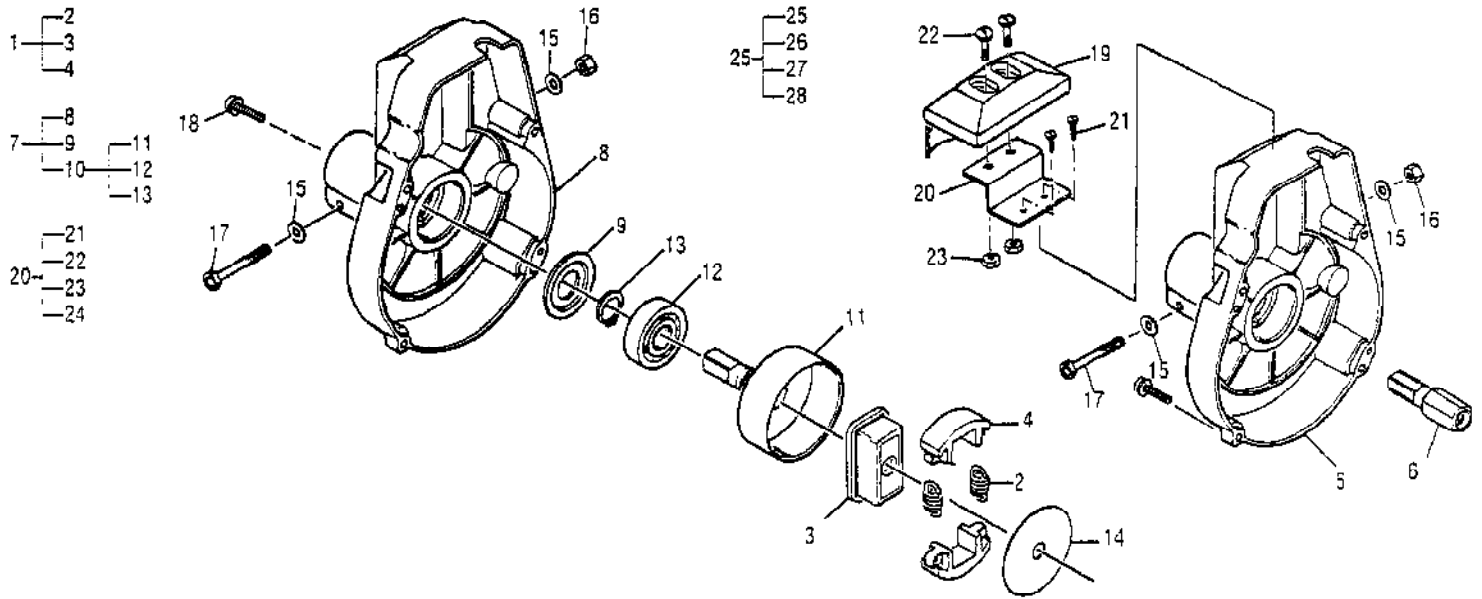

Ref #	Part Number	Qty	Description
	323700-04	1	Carburetor, 2-Stg, non/Swivel WT436/Z M296
1		1	Ring, Screen Retainer Not available separately.
2		1	Ring, Shaft Retainer Not available separately.
3		1	Cover, Metering Lever Not available separately.
4	300072	1	Cover, Fuel Pump
5		1	Shaft Asy, Throttle Not available separately.
6		1	Valve, Throttle Not available separately.
7		1	Valve, Inlet Needle Not available separately.
8		1	Seat Asy, Check Valve Not available separately.
9		1	Plug, Welch Not available separately.
10		1	Plug, Welch Not available separately.
11		1	Gasket, Metering Diaphragm Not available separately.
12		1	Gasket, Fuel Pump Not available separately.
13		1	Diaphragm, Fuel Pump Not available separately.
14		1	Diaphragm Asy, Metering Not available separately.
15		1	Screw, Valve Not available separately.
16		1	Screw, Metering Lever Pin Not available separately.
17		2	Screw, Pump Cover Not available separately.
18		1	Spring, Idle Adjust Kit Not available separately.
19		4	Screw, Metering Cover Not available separately.
20		1	Spring, Idle Needle Not available separately.
21		1	Spring, High Speed Needle Not available separately.
22		1	Spring, Throttle Return Not available separately.
23		1	Spring, Metering Lever Not available separately.
24		1	Needle, High Speed Not available separately.
25		1	Needle, Low Speed Not available separately.
26		2	Screen, Check Valve Not available separately.
27		1	Screen, Fuel Inlet Not available separately.
28		1	Pin, Metering Lever Not available separately.
29		1	Lever, Metering Not available separately.
30	225834	1	Primer, Pump
31		1	Cover, Primer Not available separately.
32		1	Washer, High Speed Not available separately.
33	323601	1	Cap, Limiter, High, Black
34	323602	1	Cap, Limiter, Low, White
35		1	Retainer, Limiter Cap Not available separately.
	324011		Major Repair Kit
	324009		Gasket/Diaphragm Kit