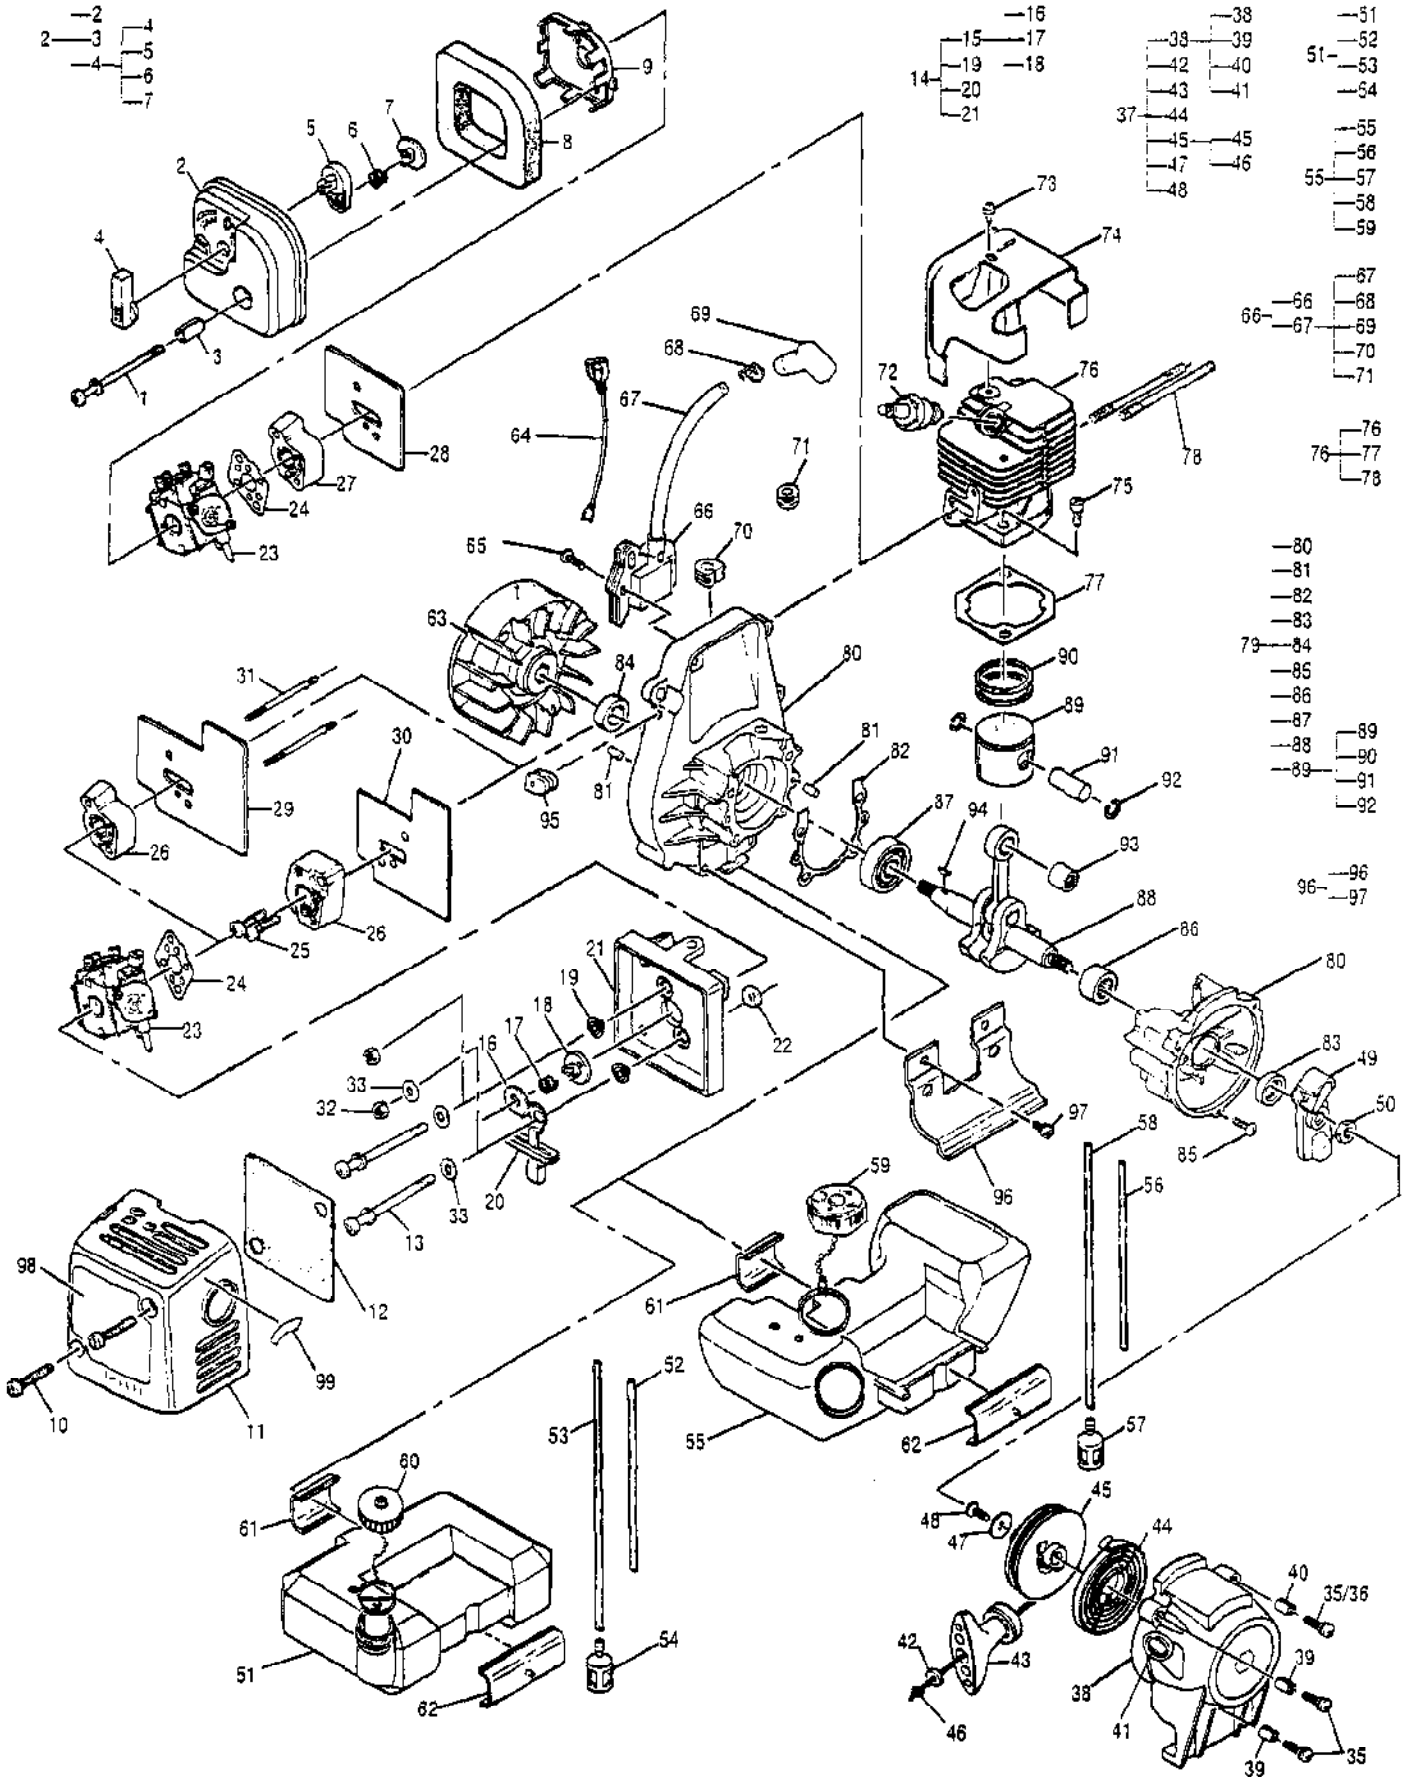

Ref #	Part Number	Qty	Description
52	218295	1	Decal, Warning
47	300421	1	Housing Asy, Outer
48	217367	1	Sleeve
49	223407	1	Decal, Ear/Eye Cover
50	211214	1	Decal, Warning, 15m
53	219030	1	Decal, Caution (S/T Shaft)
54	217937	1	Screw, Tr 10-24 x 1 Torx
55	218315	1	Nut, 10-24
56	217672	1	Washer, M4 Flat
57	215874	1	Screw, Pn M4 x 9.5 Torx
58	218283	1	Housing Asy, Spindle
59	217477	1	Coupling
60	218214	1	D/C Coupling
61	224062	1	Shield Asy, Grass, 17 in. R
62	300626	1	Kit, Knife
63	224497-01	1	Cutter
64	216682	2	Nut Hex Lock 10-24
65	217935	2	Screw, Tr 10-24 x .5 Torx
66	216595	1	Screw, Hex M6 x 1.0
67	111102	1	Nut, Wing M6 x 1.0
68	215871	1	Nut, Hex M6 x 1.0
69	300317	1	Kit, 90ø Grass Shield Asy
70	300626	2	Kit, Knife
71	224497-01	1	Cutter
72	216682	2	Nut, Hex Lock 10-24
73	217935	2	Screw, Tr 10-24 x .5 Torx
74	224499	1	Spacer
75	46754-60	1	Label, Debris
75	322099	1	Label, Debris Shield Warning
76	322344	1	Wrench, Stringhead