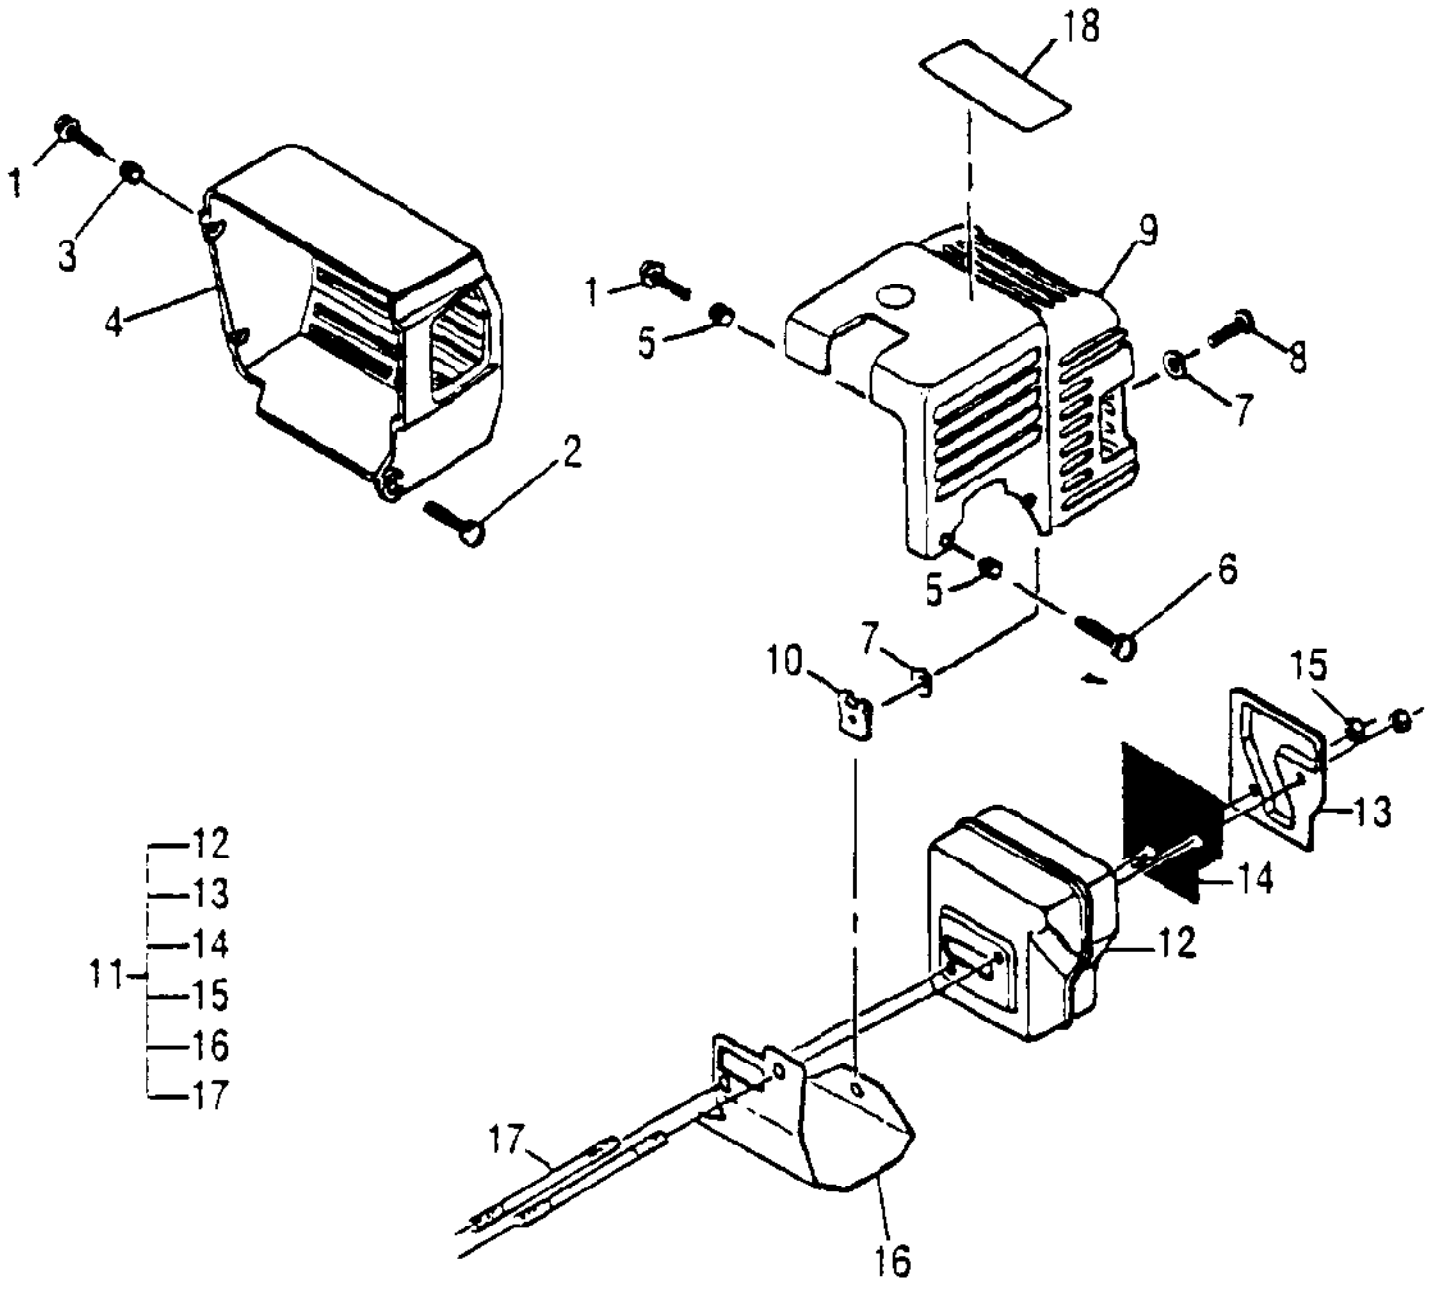

Ref #	Part Number	Qty	Description
1	219508	2	Screw, Pn M4 x 17 Torx Sems
2	217669	1	Screw, Pn M4 x 25 Torx Sems
2	217669	2	Screw, Pn M4 x 25 Torx Sems
3	219079	2	Spacer, Muffler Shield
4	323525	1	Shield, Muffler
5	229121	4	Bushing
6	215874	2	Screw, Pn M4 x 9.5 Torx
6	213178	1	Screw, Pn M5 x 3.5 Sem T
7	68497	2	Washer
8	215874	2	Screw, Pn M4 x 9.5 Torx
8	215874	1	Screw, Pn M4 x 9.5 Torx
9	224351	1	Shield, Muffler
9	323058	1	Shield, Muffler, 25cc, Yellow
10	224350	1	Nut, Speed M4
11	300632-01	1	Kit, Univ Muffler, 25
12	301833-01	1	Universal Muffler
13	322017	1	Plate, Deflector
14	322018	1	Screen, Spark Arrester
15	235642		Muffler Torque 40-50 in/lbs
15	325642	2	Nut, M5
16	323760	1	Shield Muffler Heat
17	222480	2	Stud, Muffler, M5 x 0.8
17	323419	2	Stud, Muffler, 1/4-20
18	223215	1	Starting Instr