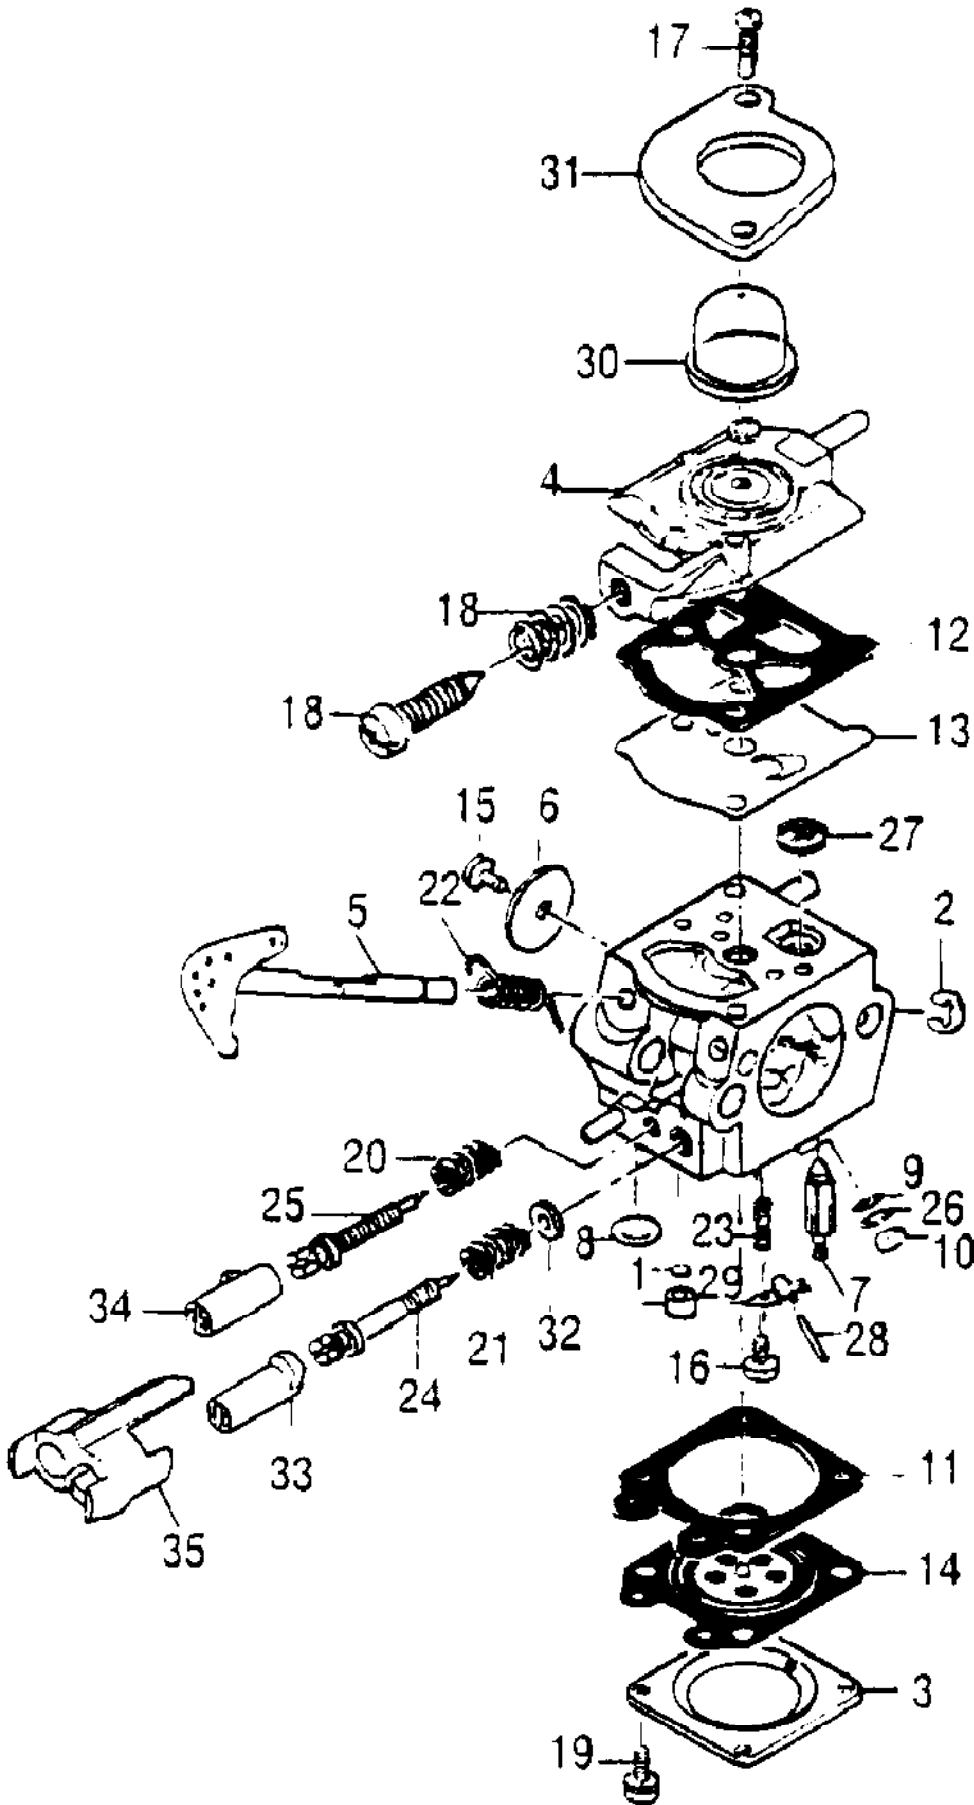

Ref #	Part Number	Qty	Description
	323700-04	1	Carburetor, 2-Stage, with Swivel WT441
1		1	Ring, Screen Retainer Not available separately.
2		1	Ring, Shaft Retainer Not available separately.
3		1	Cover, Metering Lever Not available separately.
4	300072	1	Cover, Fuel Pump
5		1	Shaft Asy. Throttle Not available separately.
6		1	Valve, Throttle Not available separately.
7		1	Valve, Inlet Needle Not available separately.
8		1	Seat Asy, Check Valve Not available separately.
9		1	Plug, Welch Not available separately.
10		1	Plug, Welch Not available separately.
11		1	Gasket, Metering Diaphragm Not available separately.
12		1	Gasket, Fuel Pump Not available separately.
13		1	Diaphragm, Fuel Pump Not available separately.
14		1	Diaphragm Asy, Metering Not available separately.
15		1	Screw, Valve Not available separately.
16		1	Screw, Metering Lever Pin Not available separately.
17		2	Screw, Pump Cover Not available separately.
18		1	Spring, Idle Adjust Kit Not available separately.
19		4	Screw, Metering Cover Not available separately.
20		1	Spring, Idle needle Not available separately.
21		1	Spring, High Speed Needle Not available separately.
22		1	Spring, Throttle Return Not available separately.
23		1	Spring, Metering Lever Not available separately.
24		1	Needle, High Speed Not available separately.
25		1	Needle, Low Speed Not available separately.
26		2	Screen, Check Valve Not available separately.
27		1	Screen, Fuel Inlet Not available separately.
28		1	Pin, Metering Lever Not available separately.
29		1	Lever, Metering
30	225834	1	Primer, Pump Not available separately.
31		1	Cover, Primer Not available separately.
32		1	Washer, High Speed
33	323601	1	Cap, Limiter, High, Slack
34	323602	1	Cap, Limiter, Low, White
35		1	Retainer, Limiter Cap Not available separately.
36		1	Ring, Spring Retaining Not available separately.
37		1	Swivel, Throttle Lever Not available separately.
	324011		Major Repair Kit
	324009		Gasket/Diaphragm Kit