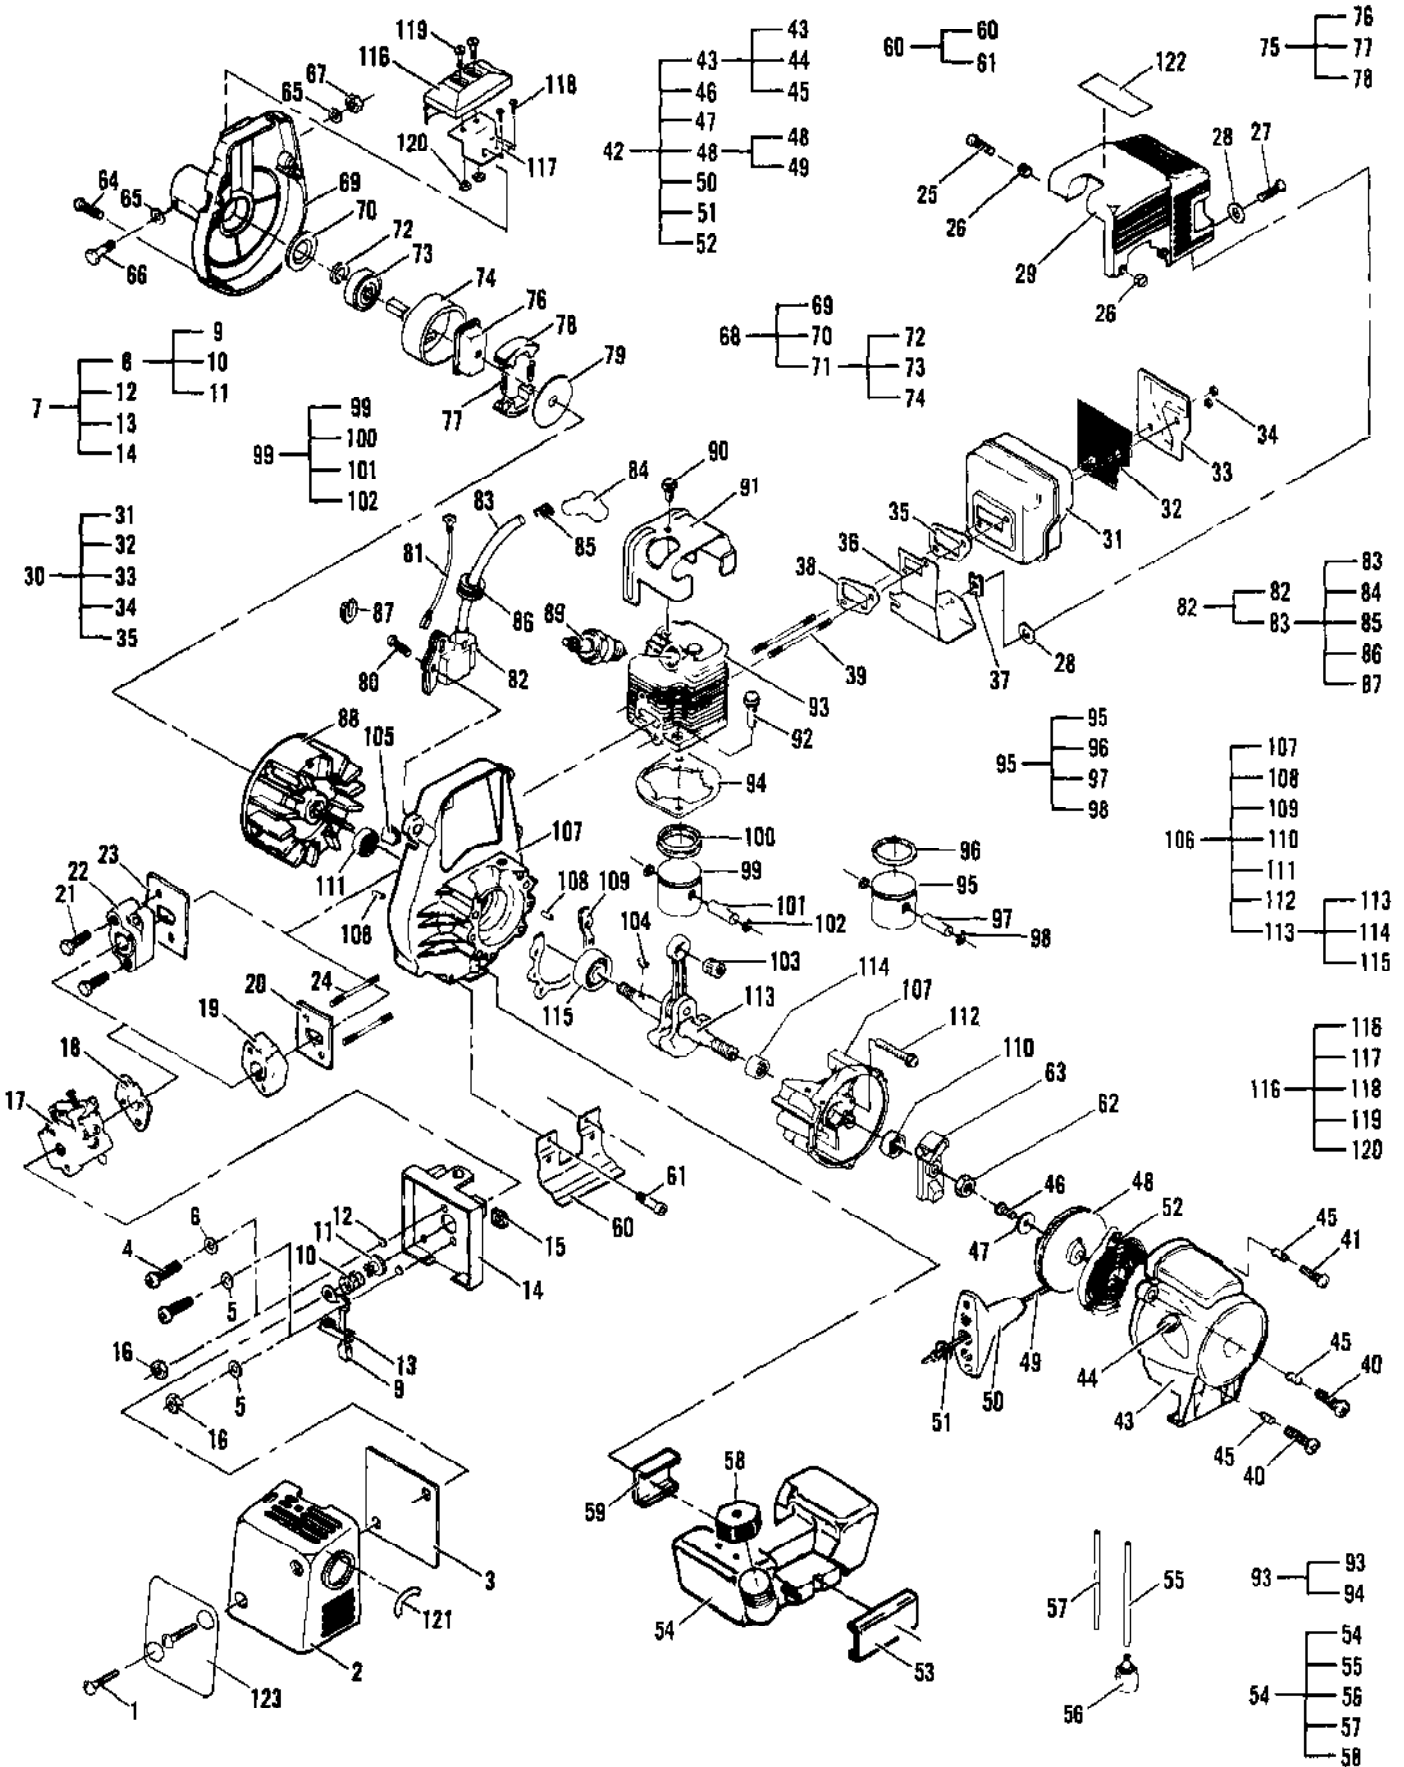

Ref #	Part Number	Qty	Description
1	216027	2	Screw, Pn M5 x 28.5 SEMS
2	227024	1	Cover, Air Cleaner
3	227023	1	Filter, Air
4	111064	2	Screw, M5 x 0.8 x 48
	111064		Carburetor, 2250 Torque: 25-30 in./lbs. Loctite: Type 242
5	216591	1	Washer, Flat M5
6	216591	1	Washer, Flat M5
7	300069	1	Case Assembly
8	223730	1	Kit, Choke Assembly
9		1	Shutter, Choke Lever Not available separately.
10	219016	1	Spring, Shutter
11		1	Plate, Choke Shutter Not available separately.
12	227022	2	Bushing
13	215992	1	Grommet
14		1	Air Box Not available separately.
15	229524	2	Nut
16	216585	2	Nut, Lock M5
	216585		Air Box, 2100 Torque: 25-30 in./lbs.
17		1	CARBURETOR ASSEMBLY See "Carburetor Assembly" illustration and parts list.
18	224148	1	Gasket, Carburetor
19	223984	1	Insulator, S/T
20	224315	1	Gasket, Shield Insulator
21	111063	2	Screw, M5 x 0.8 x 21.5
	111063		Insulator, 2250 Torque: 40-45 in./lbs. Loctite: Type 620
22	323323	1	Insulator, Carburetor
23	224318	1	Gasket, Shield Insulator
24	300139	2	Stud, Intake M5 x 66.5
25	219508	2	Screw, Pn M4 x 17 TORX
26	229121	4	Bushing
27	215874	1	Screw, Pan M4 x 9.5 TORK
28	68497	2	Washer
29	224351	1	Shield, Muffler
30	300632	1	Kit, Muffler/Univ
31	322011	1	Muffler Asy, Univ.
32	322018	1	Screen, Spark Arrester
33	322017	1	Plate, Deflector
34	235642	2	Nut, M5
	235642		Muffler Nuts Torque: 40-50 in./lbs.
35	215515	1	Gasket, Muffler
36	224266	1	Shield, Muffler Heat
37	224350	1	Nut, Speed - M4
38	215515	1	Gasket, Muffler
39	222480	2	Stud, Muffler
	222480		Muffler Studs Torque: 40-50 in./lbs. Loctite: Type 620
40	216022	2	Screw, Pn M4 x 23.4 TORX
41	217669	1	Screw, Pn M4 x 25 TORX
42	224111	1	Starter Assembly
43	224110	1	Housing, Starter Assembly
44	218932	1	Guide, Rope
45	219585	3	Spacer, Starter Housing
46	215874	1	Screw, Pn M4 x 9.5 TORX