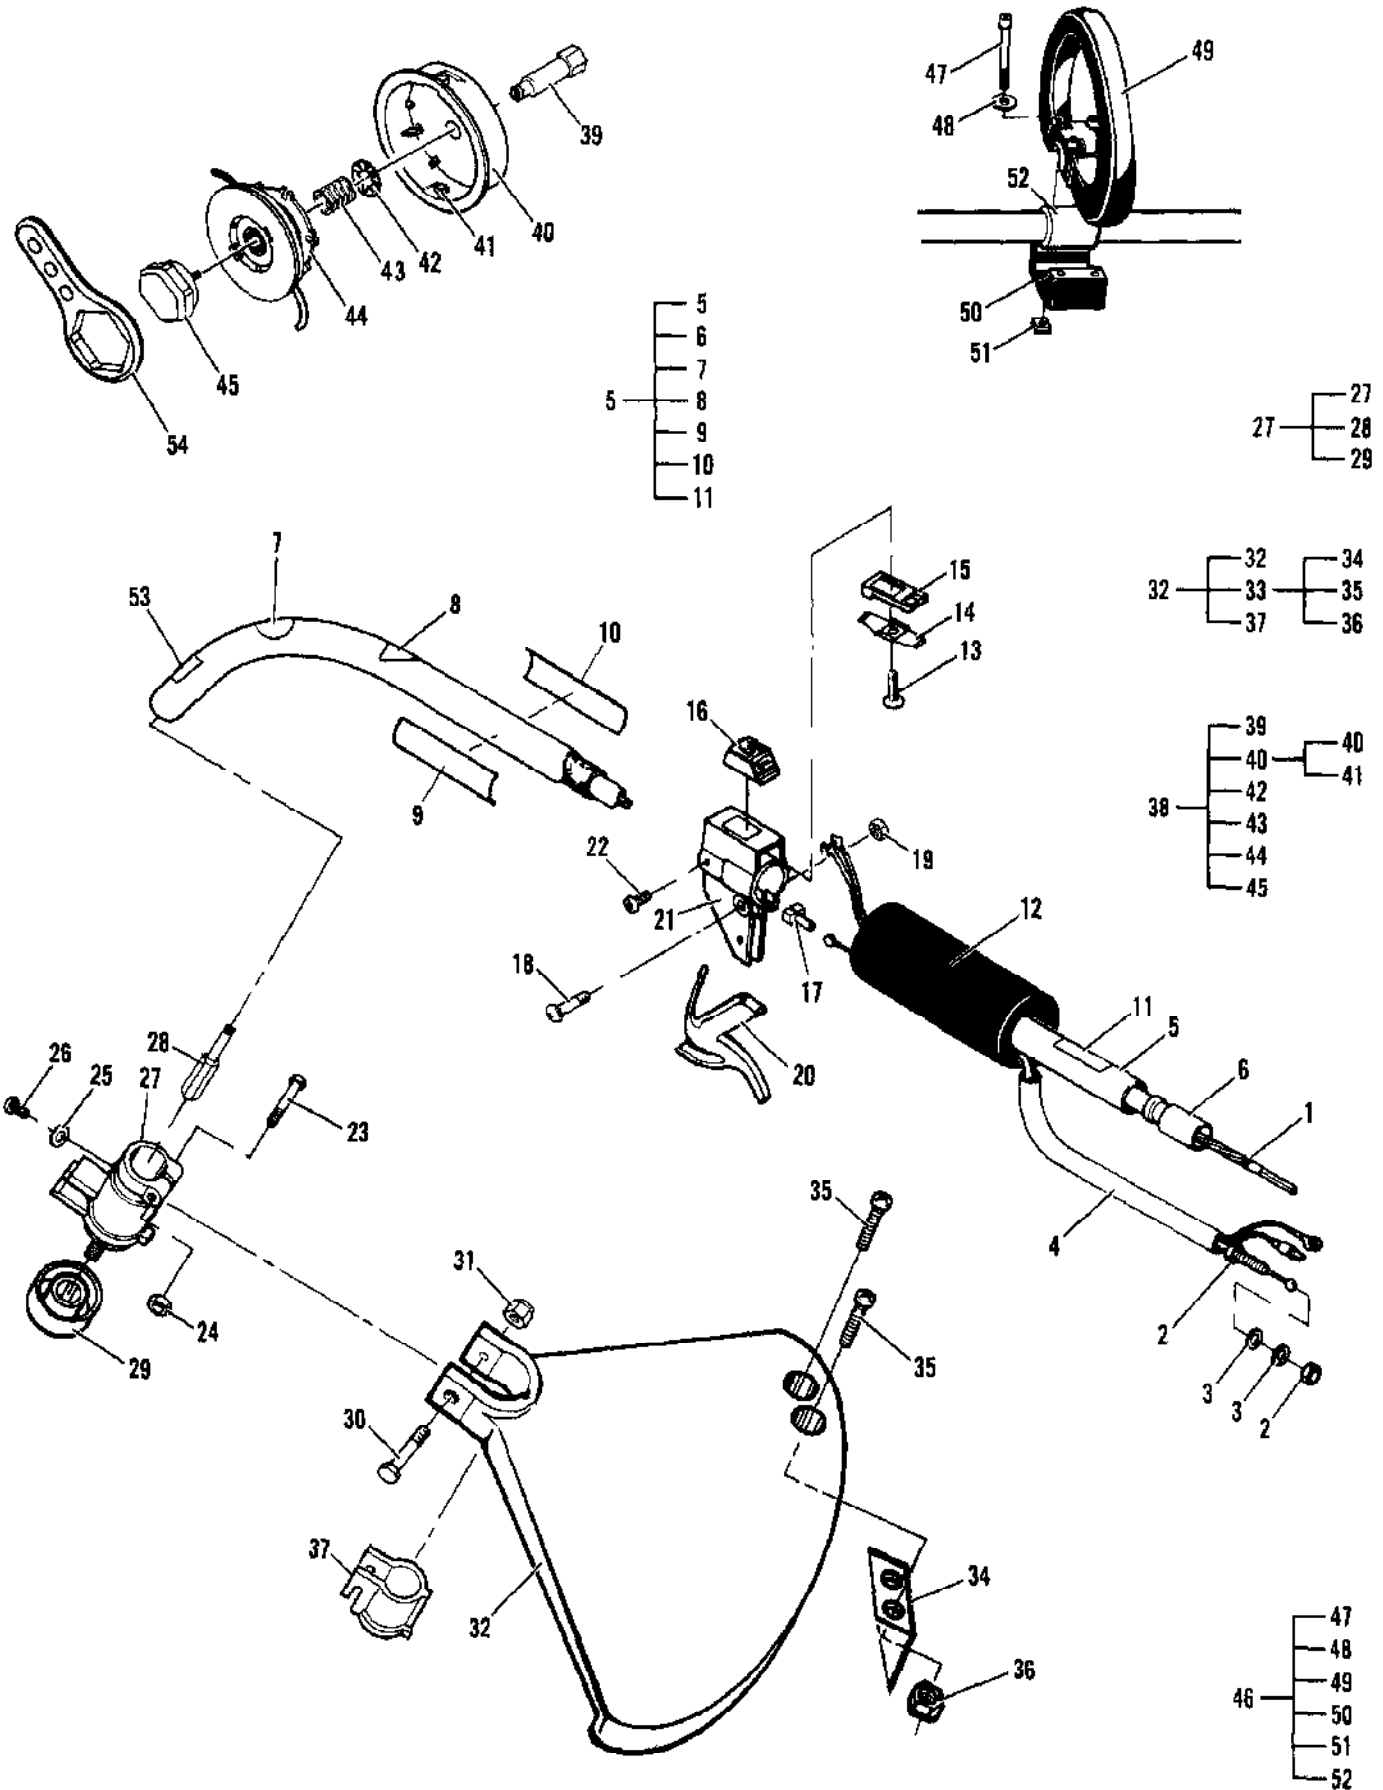

Ref #	Part Number	Qty	Description
1	224142-03	1	Carburetor Assembly (WT 238)
2		2	Screw, Pump Cover Not available separately.
3		1	Cover, Primer Pump Not available separately.
4	223077	1	Bulb, Primer
5	223913	1	Cover, Fuel Pump
6		1	Screw, Idle Adjustment Not available separately.
7		1	Spring, Idle Screw Not available separately.
8		1	Gasket, Fuel Pump Not available separately.
9		1	Diaphragm, Fuel Pump Not available separately.
10		1	Screen, Fuel Pump Inlet Not available separately.
11		1	Shaft Assembly, Throttle Not available separately.
12		1	Spring, Throttle Return Not available separately.
13		1	Ring, Shaft Retainer Not available separately.
14		1	Needle, Idle Not available separately.
15		1	Needle, High Speed Not available separately.
16		1	Spring, idle Needle Not available separately.
17		1	Spring, High Speed Needle Not available separately.
18		1	Screw, Valve Not available separately.
19		1	Valve, Throttle Not available separately.
20		1	Screw, Metering Lever Pin Not available separately.
21		1	Pin, Metering Lever Not available separately.
22		1	Lever, Metering Not available separately.
23		1	Valve, Inlet Needle Not available separately.
24		1	Spring, Metering Lever Not available separately.
25		1	Seat Assembly, Check Valve Not available separately.
26		1	Plug, Welch 5/16 Not available separately.
27		1	Plug, Welch 1/4 Not available separately.
28		1	Ring, Screen Retainer Not available separately.
29		1	Screen, Check Valve Not available separately.
30		4	Screw, Metering Cover Not available separately.
31		1	Cover, Metering Lever Not available separately.
32		1	Diaphragm Assembly - Metering Not available separately.
33		1	Gasket, Metering Diaph. Not available separately.
34		1	Swivel Not available separately.
35		1	Clip Not available separately.
	224462		Major Repair Kit
	223833		Gasket/Diaphragm Kit
	224466		Swivel - Carburetor Kit