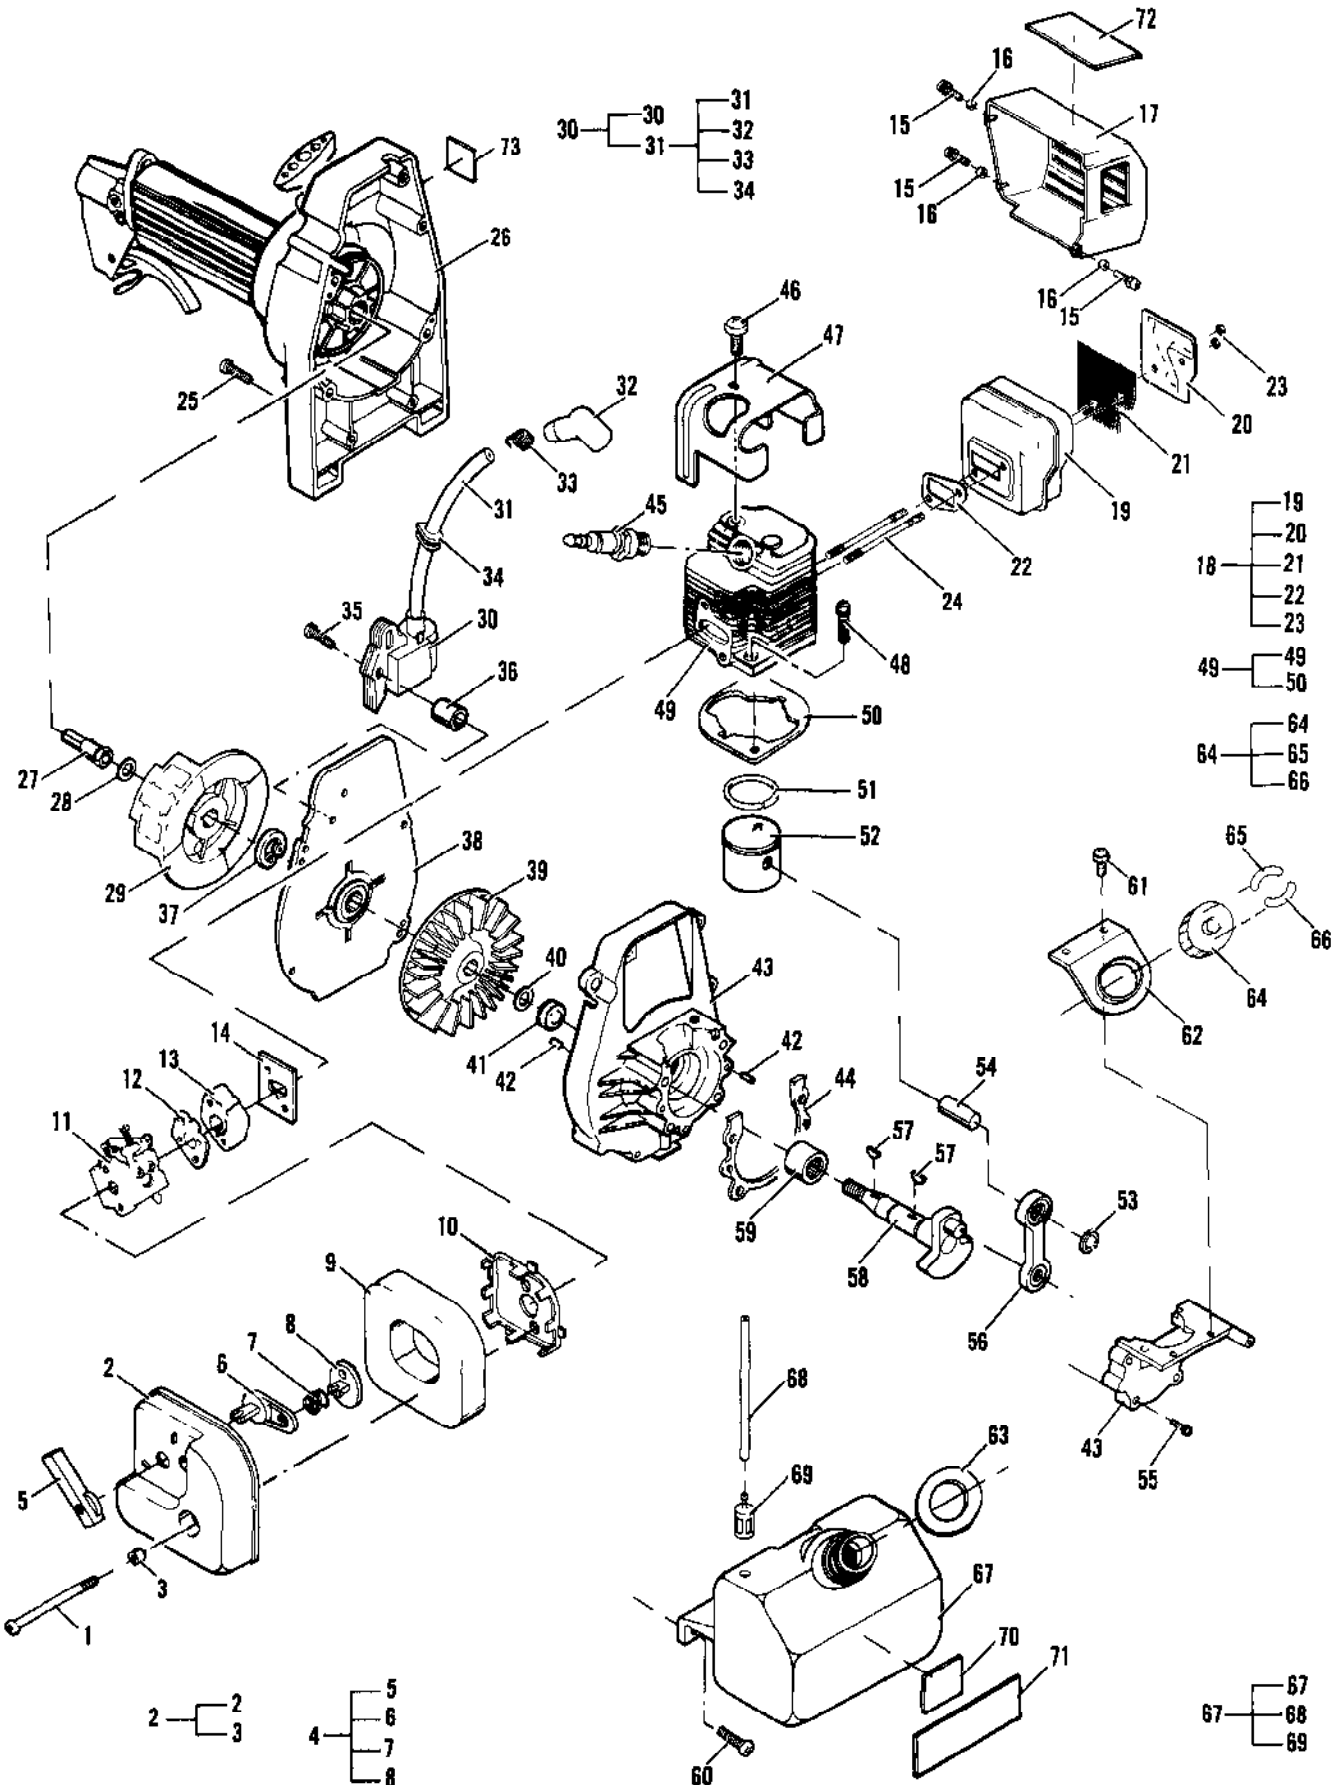

Ref #	Part Number	Qty	Description
1	224327	2	Screw - Pn M5 x 69 TORX SS
2	223196	1	Cover Assembly - Choke
3	219023	2	Insert - A/C Cover
4	223520	1	Kit - Choke Knob
5		1	Lever - Choke Not available separately.
6		1	Lever - Shutter Not available separately.
7	219016	1	Spring - Shutter
8		1	Plate - Choke Not available separately.
9	219145	1	Filter - Air
10	222758	1	Box - Air
11		1	Carburetor Assembly See Carburetor Assembly Illustration & Parts List
12	224148	1	Gasket - Spacer
13	223984	1	Insulator - S/T
14	223986	1	Gasket - Shield Insulator
15	219508	3	Screw - Pn M4 x 17 SEMS TORX
16	219079	3	Spacer - Muffler Shield
17	218962	1	Shield - Muffler
18	300629	1	Kit, Muffler/Universal
19	322011	1	Muffler Asy - Universal
20	322016	1	Plate, Deflector S/T
21	322018	1	Screen, Spark Arrester
22	215515	1	Gasket - Muffler
23	235642	2	Nut - M5
24	222480	2	Stud - Muffler
25	219508	4	Screw - Pn M4 x 17 SEMS TORX
26		1	General Assembly See General Assembly Illustration & Parts List
27	222849	1	Coupling
28	110879	1	Washer - M8
29	222941	1	Flywheel/Pawl Assembly
30	219848-01	1	Ignition Assembly
31	223884	1	Kit, Spark Plug Wire
32	95266	1	Boot - Spark Plug
33	102556	1	Connector - Spark
34	215533-01	1	Grommet H/T Lead
35	222944	2	Screw - Torx Hd M4 x 0.7 x 35
36	222877	2	Spacer - Ignition Coil
37	222965	1	Ring - Snap Ext
38	222876	1	Bulkhead Assembly
39	219498	1	Fan - Cooling
40	222837	1	Washer - Fan
41	83859	1	Seal - Crankcase/Oil
42	213191	4	Pin
43	223921	1	Crankcase Assembly
44	215545	1	Gasket - Crankcase
45	62345	1	Spark Plug DJ8J
46	213178	1	Screw - Pn M5 x 8.5 SEMS T
47	215540-01	1	Cover - Cylinder
48	217320	2	Screw - Pn M6 x 18 TORX SE
49	224447	1	Kit - Cyl (Alum)/Gasket
50	223925	1	Gasket - Cylinder
51	223455	1	Ring - Piston
52	223468	1	Piston - Plated Mach