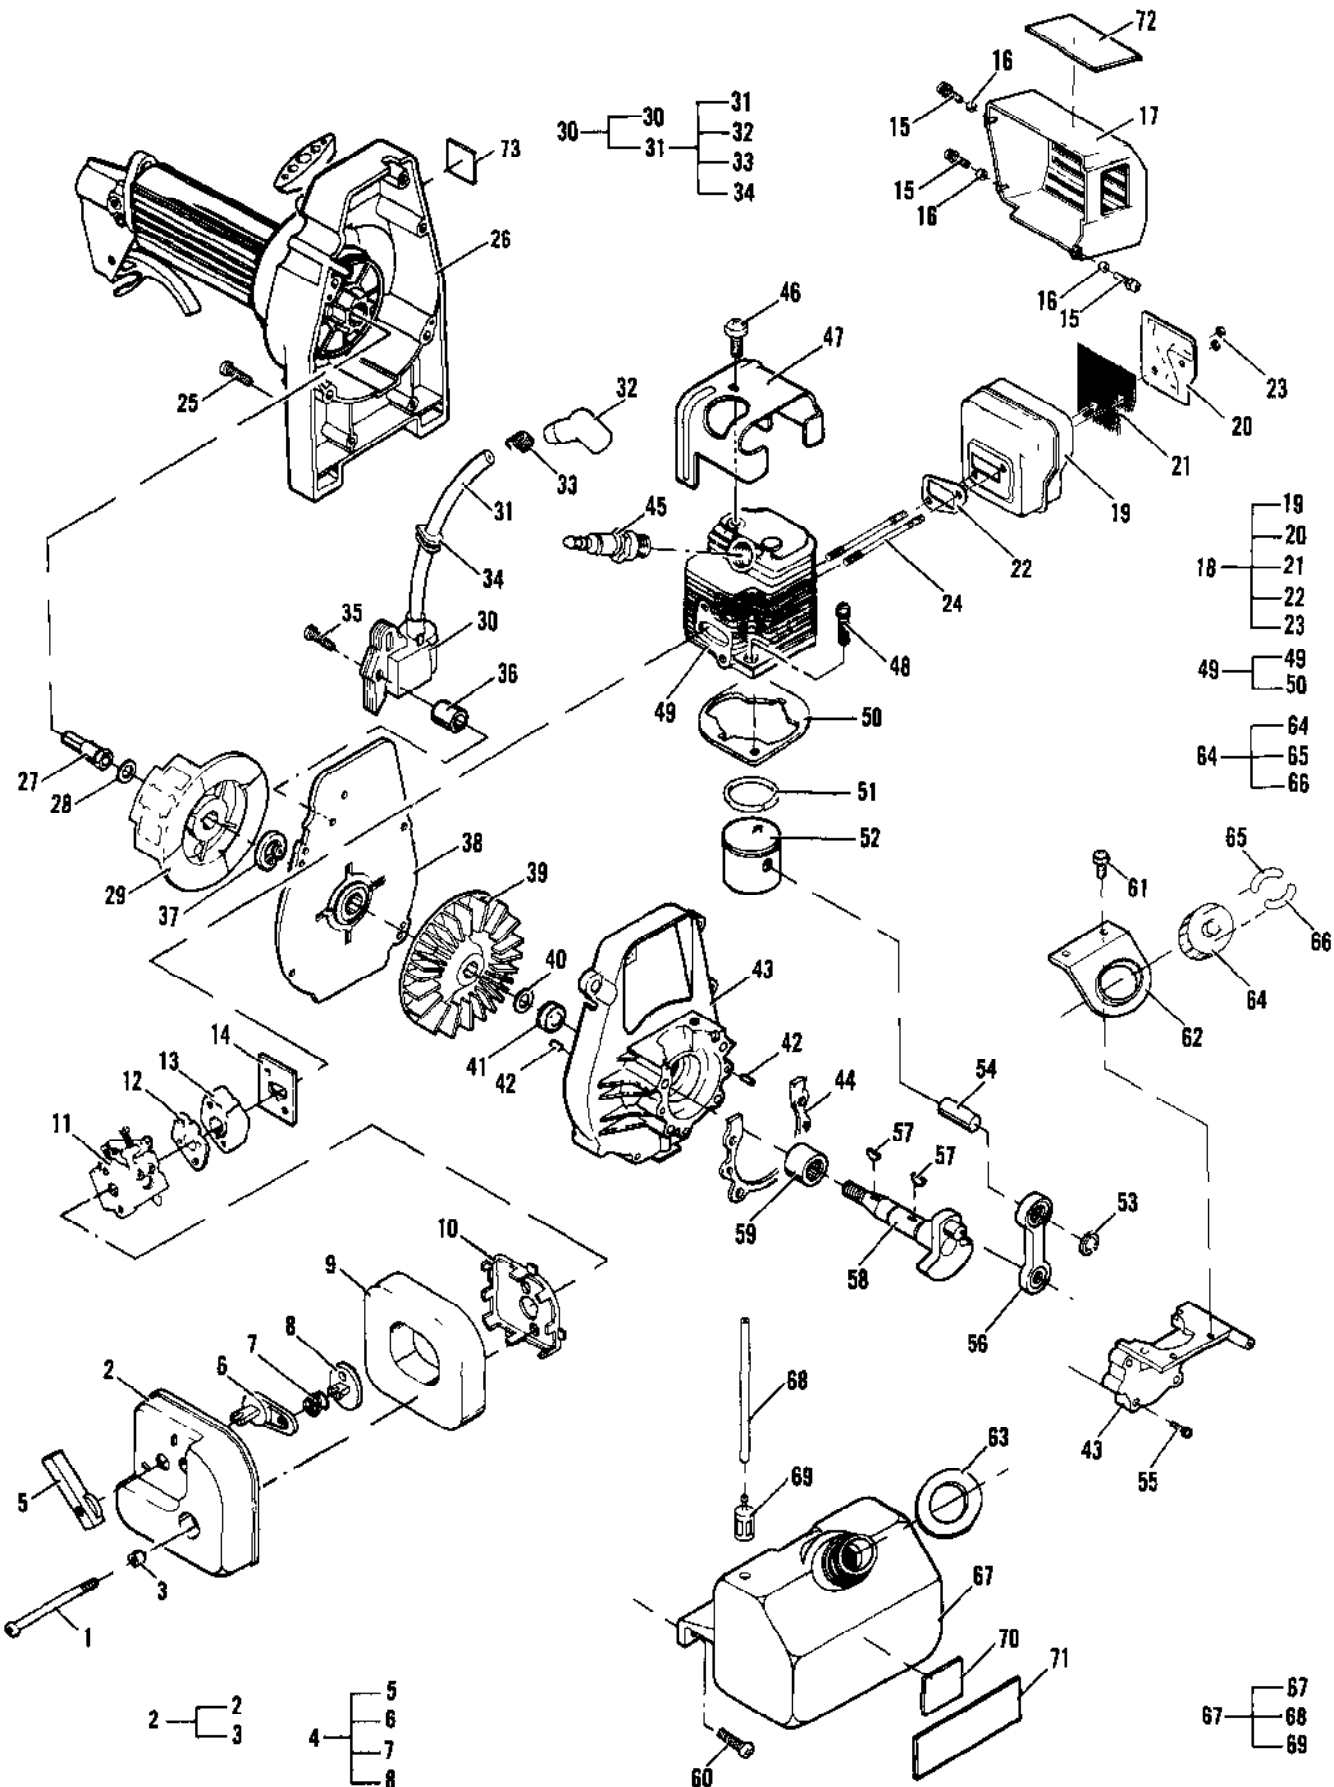

Ref #	Part Number	Qty	Description
1	224327	2	Screw - Pn M5 x 69 TORX SS
2	223196	1	Cover Assembly - Choke
3	219023	2	Insert - A/C Cover
4	223520	1	Kit - Choke Knob
5		1	Lever - Choke Not available separately.
6		1	Lever - Shutter Not available separately.
7	219016	1	Spring - Shutter
8		1	Plate - Choke Not available separately.
9	219145	1	Filter - Air
10	222758	1	Box - Air
11		1	Carburetor Assembly See Carburetor Assembly Illustration & Parts List
12	224148	1	Gasket - Spacer
13	223984	1	Insulator - S/T
14	223986	1	Gasket - Shield Insulator
15	219508	3	Screw - Pn M4 x 17 SEMS TORX
16	219079	3	Spacer - Muffler Shield
17	218962	1	Shield - Muffler
18	300629	1	Kit, Muffler/Universal
19	322011	1	Muffler Asy - Universal
20	322016	1	Plate, Deflector S/T
21	322018	1	Screen, Spark Arrester
22	215515	1	Gasket - Muffler
23	235642	2	Nut - M5
24	222480	2	Stud - Muffler
25	219508	4	Screw - Pn M4 x 17 SEMS TORX
26		1	General Assembly See General Assembly Illustration & Parts List
27	222849	1	Coupling
28	110879	1	Washer - M8
29	222941	1	Flywheel/Pawl Assembly
30	219848-01	1	Ignition Assembly
31	223884	1	Kit, Spark Plug Wire
32	95266	1	Boot - Spark Plug
33	102556	1	Connector - Spark
34	215533-01	1	Grommet H/T Lead
35	222944	2	Screw - Torx Hd M4 x 0.7 x 35
36	222877	2	Spacer - Ignition Coil
37	222965	1	Ring - Snap Ext
38	222876	1	Bulkhead Assembly
39	219498	1	Fan - Cooling
40	222837	1	Washer - Fan
41	83859	1	Seal - Crankcase/Oil
42	213191	4	Pin
43	223921	1	Crankcase Assembly
44	215545	1	Gasket - Crankcase
45	62345	1	Spark Plug DJ8J
46	213178	1	Screw - Pn M5 x 8.5 SEMS T
47	215540-01	1	Cover - Cylinder
48	217320	2	Screw - Pn M6 x 18 TORX SE
49	224447	1	Kit - Cyl (Alum)/Gasket
50	223925	1	Gasket - Cylinder
51	223455	1	Ring - Piston
52	223468	1	Piston - Plated Mach