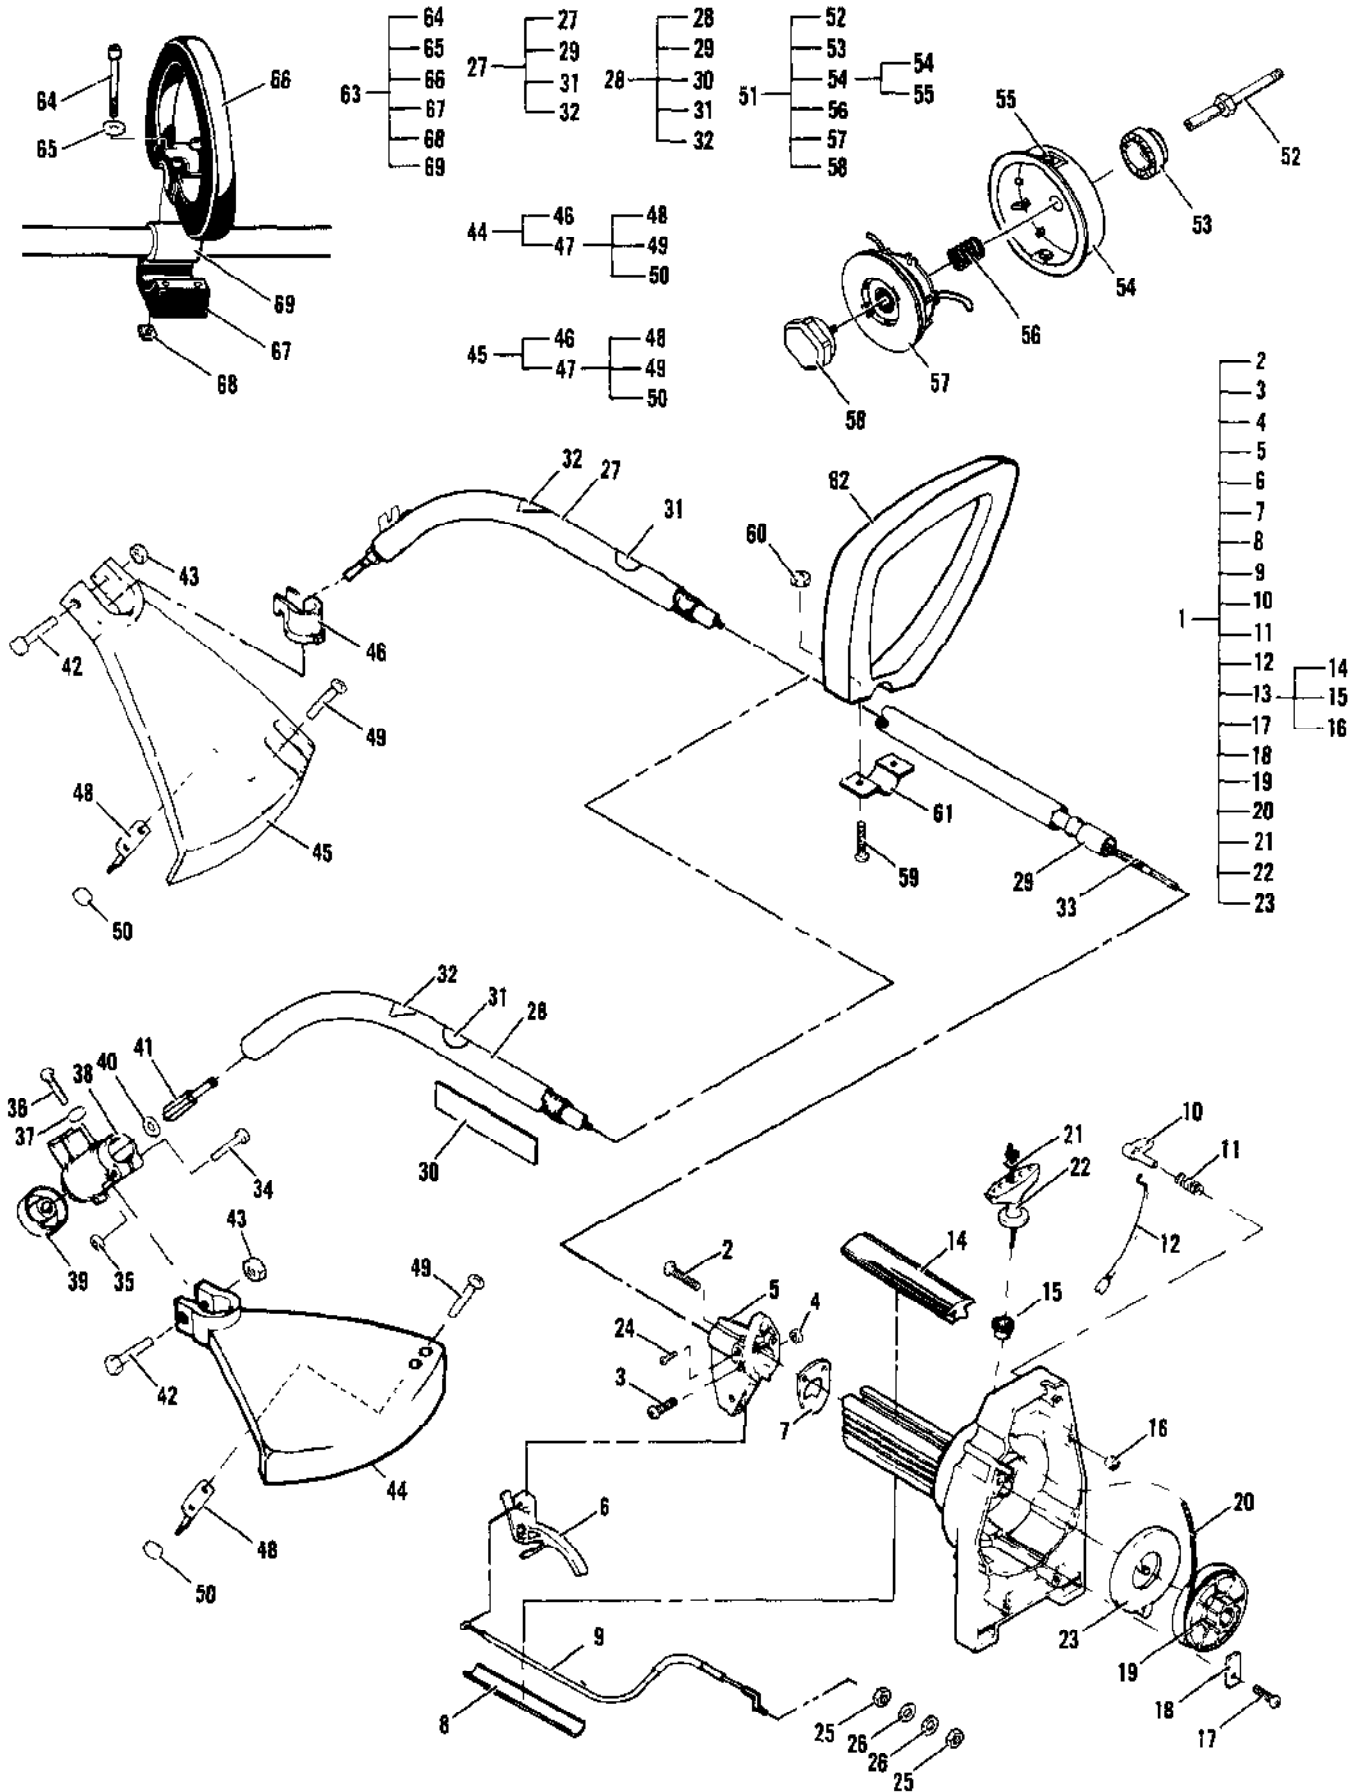

Ref #	Part Number	Qty	Description
1	224161	1	Starter Assembly
2	222931	2	Screw - Trigger Housing
3	216027	1	Screw - Pn M5 x 28.5 SEMS
4	217159	1	Nut - Hex M5
5	222832	1	Housing - Trigger
6	300361	1	Trigger - Throttle
7	222835	1	Guide - Throttle Cable
8	222834	1	Retainer - Cable
9	224063	1	Cable - Throttle
10	222914	1	Button - Stop
11	222913	1	Spring - Stop Button
12	222926	1	Wire Assembly - Switch
13	222907	1	Housing Assembly - Starter
14	222833	1	Cushion - Grip
15		1	Guide - Rope Not available separately.
16	219024	4	Spacer - Fan Housing
17	223357	1	Screw - #8-16 Plastite
18	222911	1	Retainer - Pulley
19	300872	1	Drum/Rope Assembly
20	222869	1	Rope - Starter 46"
21	223944	1	Bushing, Starter
22	216792	1	Handle - Starter
23	300475	1	Spring/Starter Rewind
24	223200	1	Screw - Self Tapping 10-16
25	217403	2	Nut Hex M6 x 1.0
26	216596	2	Washer - Flat M6
27	300426	1	Housing Assembly - Outer
28	300425	1	Housing Assembly - Outer
29	218282	1	Sleeve
30	218295	1	Decal - Warning
31	223407	1	Decal, Ear/Eye Cover
32	211214	1	Decal, Warning 15m
33	218285	1	Shaft - Flex 44"
34	217937	1	Screw - Tr 10 - 24 x 1.00 T
35	218315	1	Nut
36	215874	1	Screw - Pn M4 x 9.5 TORX
37	217672	1	Washer - M4 Flat
38	222468	1	Assy/Kit Spindle Housing
39	218214	1	Collar
40	222402	1	Washer - Thrust
41	217477	1	Coupling
42	216595	1	Screw - Hx M6 x 50
43	215871	1	Nut - Hex M6 x 1.0
44	300317	1	Kit, 90 Deg Grass Shield
45	301082	1	Kit, 45 Deg Grass Shield
46	224499	1	Spacer
47	300626	1	Kit, Knife
48	224497-01	1	Cutter
49	217935	2	Screw - Tr 10 x 24 x .50 TORX
50	216682	2	Nut, Hx Lock 10 24
51	300639	1	Kit Stringhead
52	322263	1	Spindle
53	224998	1	Collar
54	225168	1	Housing - Eyelet Assembly
55		2	Eyelets - String Head Not available separately.