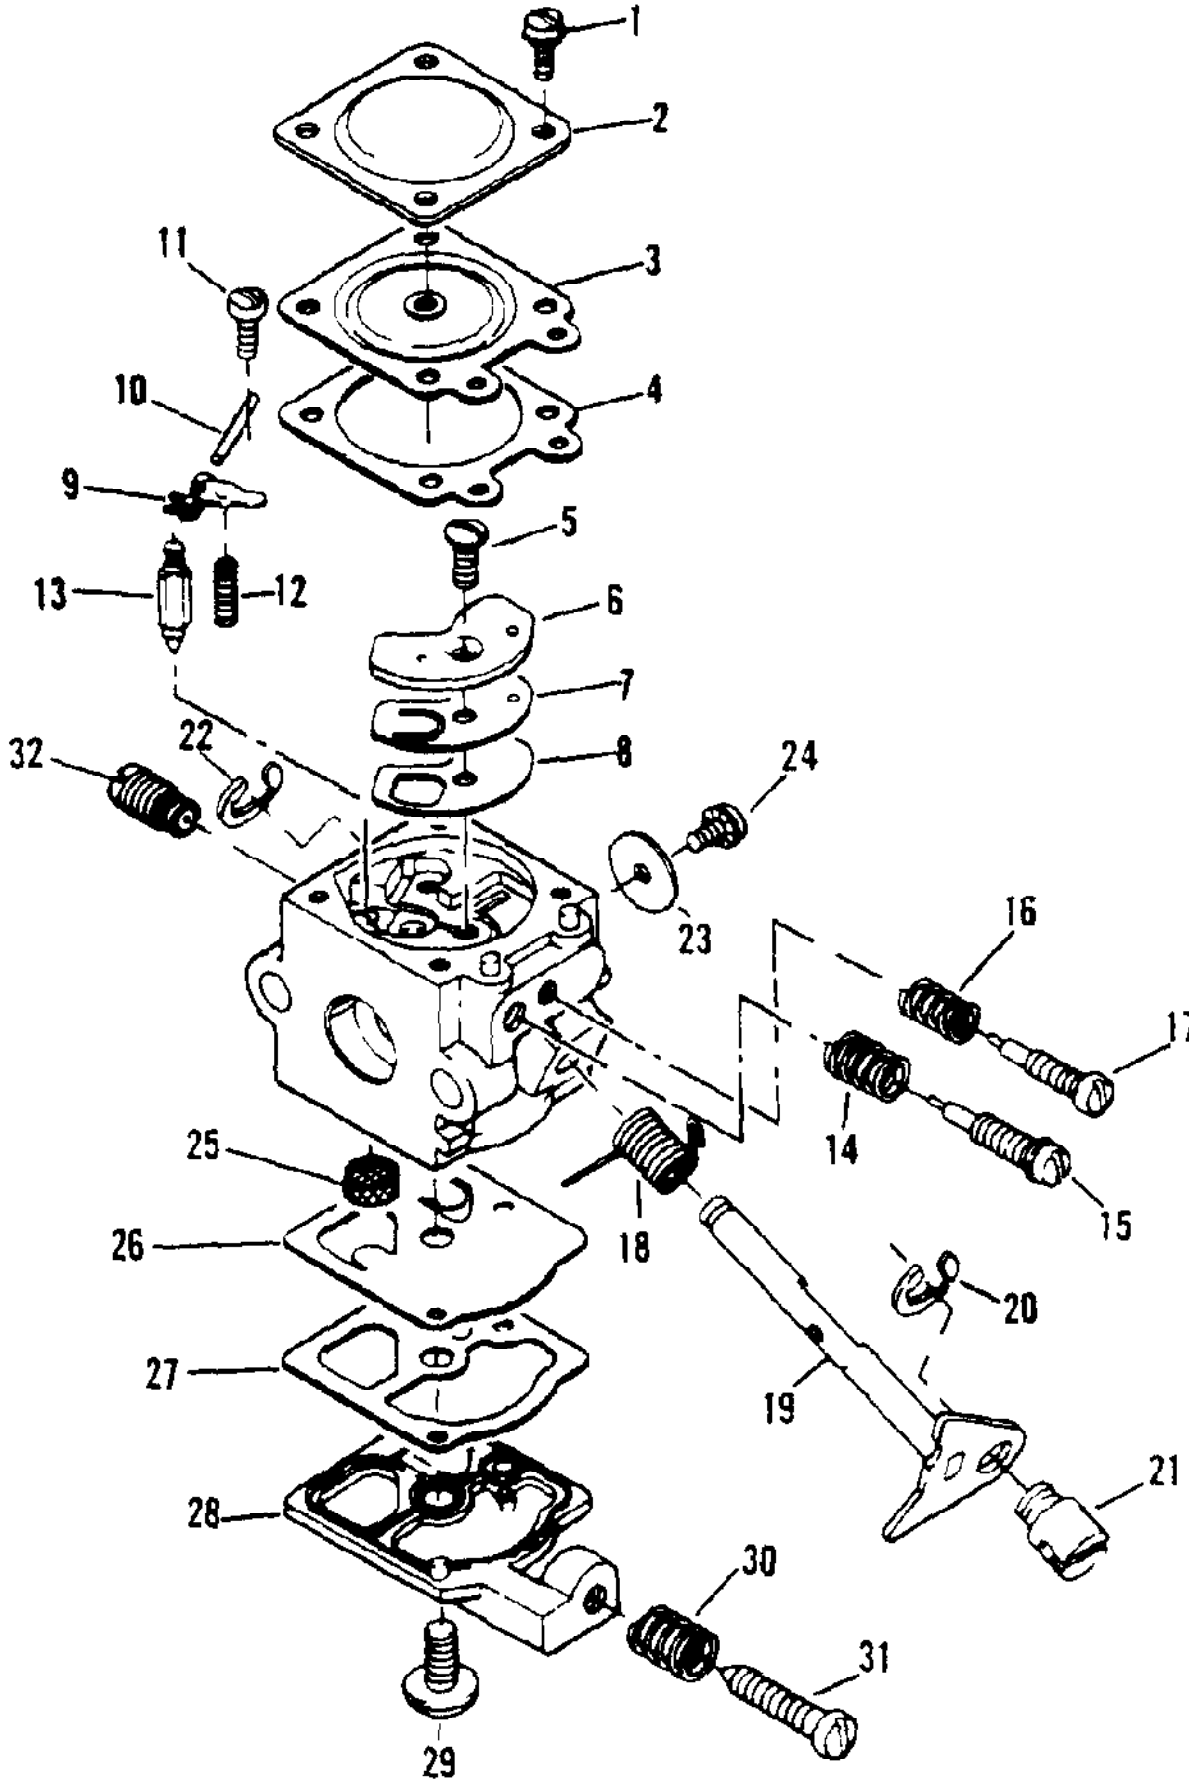

No  
Diagram  
Available  
  
Parts List  
Only

Ref #	Part Number	Qty	Description
	218199		CUTTER HEAD and GUARD KIT
	216898		40' REPLACEMENT LINE
	216899		REPLACEMENT LINE - 1 lb. BULK
	216900		REPLACEMENT LINE - 5 lb. BULK
	93770		McCULLOCH 2 CYCLE CUSTOM LUBRICANT - 40:1
	218201		HEAVY DUTY HARNESS KIT

Ref #	Part Number	Qty	Description
	217274	1	Carburetor Assembly (Governed)
1		4	Screw - Cover Not available separately.
2		1	Cover - Diaphragm Not available separately.
3		1	Diaphragm - Metering Not available separately.
4		1	Gasket - Diaphragm Not available separately.
5		1	Screw - Circuit Plate Not available separately.
6		1	Plate Circuit Not available separately.
7		1	Diaphragm - Circuit Plate Not available separately.
8		1	Gasket - Circuit Plate Not available separately.
9		1	Lever - Metering Not available separately.
10		1	Pin - Lever Not available separately.
11		1	Screw - Lever Pin Not available separately.
12		1	Spring - Lever Not available separately.
13		1	Valve Inlet Needle Not available separately.
14		1	Spring - High Speed Needle Not available separately.
15		1	Needle - High Speed Not available separately.
16		1	Spring - Idle Needle Not available separately.
17		1	Needle - Low Speed Not available separately.
18		1	Spring -Throttle Return Not available separately.
19		1	Shaft - Throttle Not available separately.
20		1	Clip Not available separately.
21		1	Swivel Not available separately.
22		1	Clip - Throttle Not available separately.
23		1	Valve - Throttle Not available separately.
24		1	Screw - Throttle Valve Not available separately.
25		1	Screen - Inlet Not available separately.
26		1	Diaphragm - Fuel Pump Not available separately.
27		1	Gasket - Fuel Pump Not available separately.
28		1	Cover - Fuel Pump Not available separately.
29		1	Screw - Pump Cover Not available separately.
30		1	Spring - Idle Screw Not available separately.
31		1	Screw - Idle Adjusting Not available separately.
32		1	Governor - Fixed Not available separately.