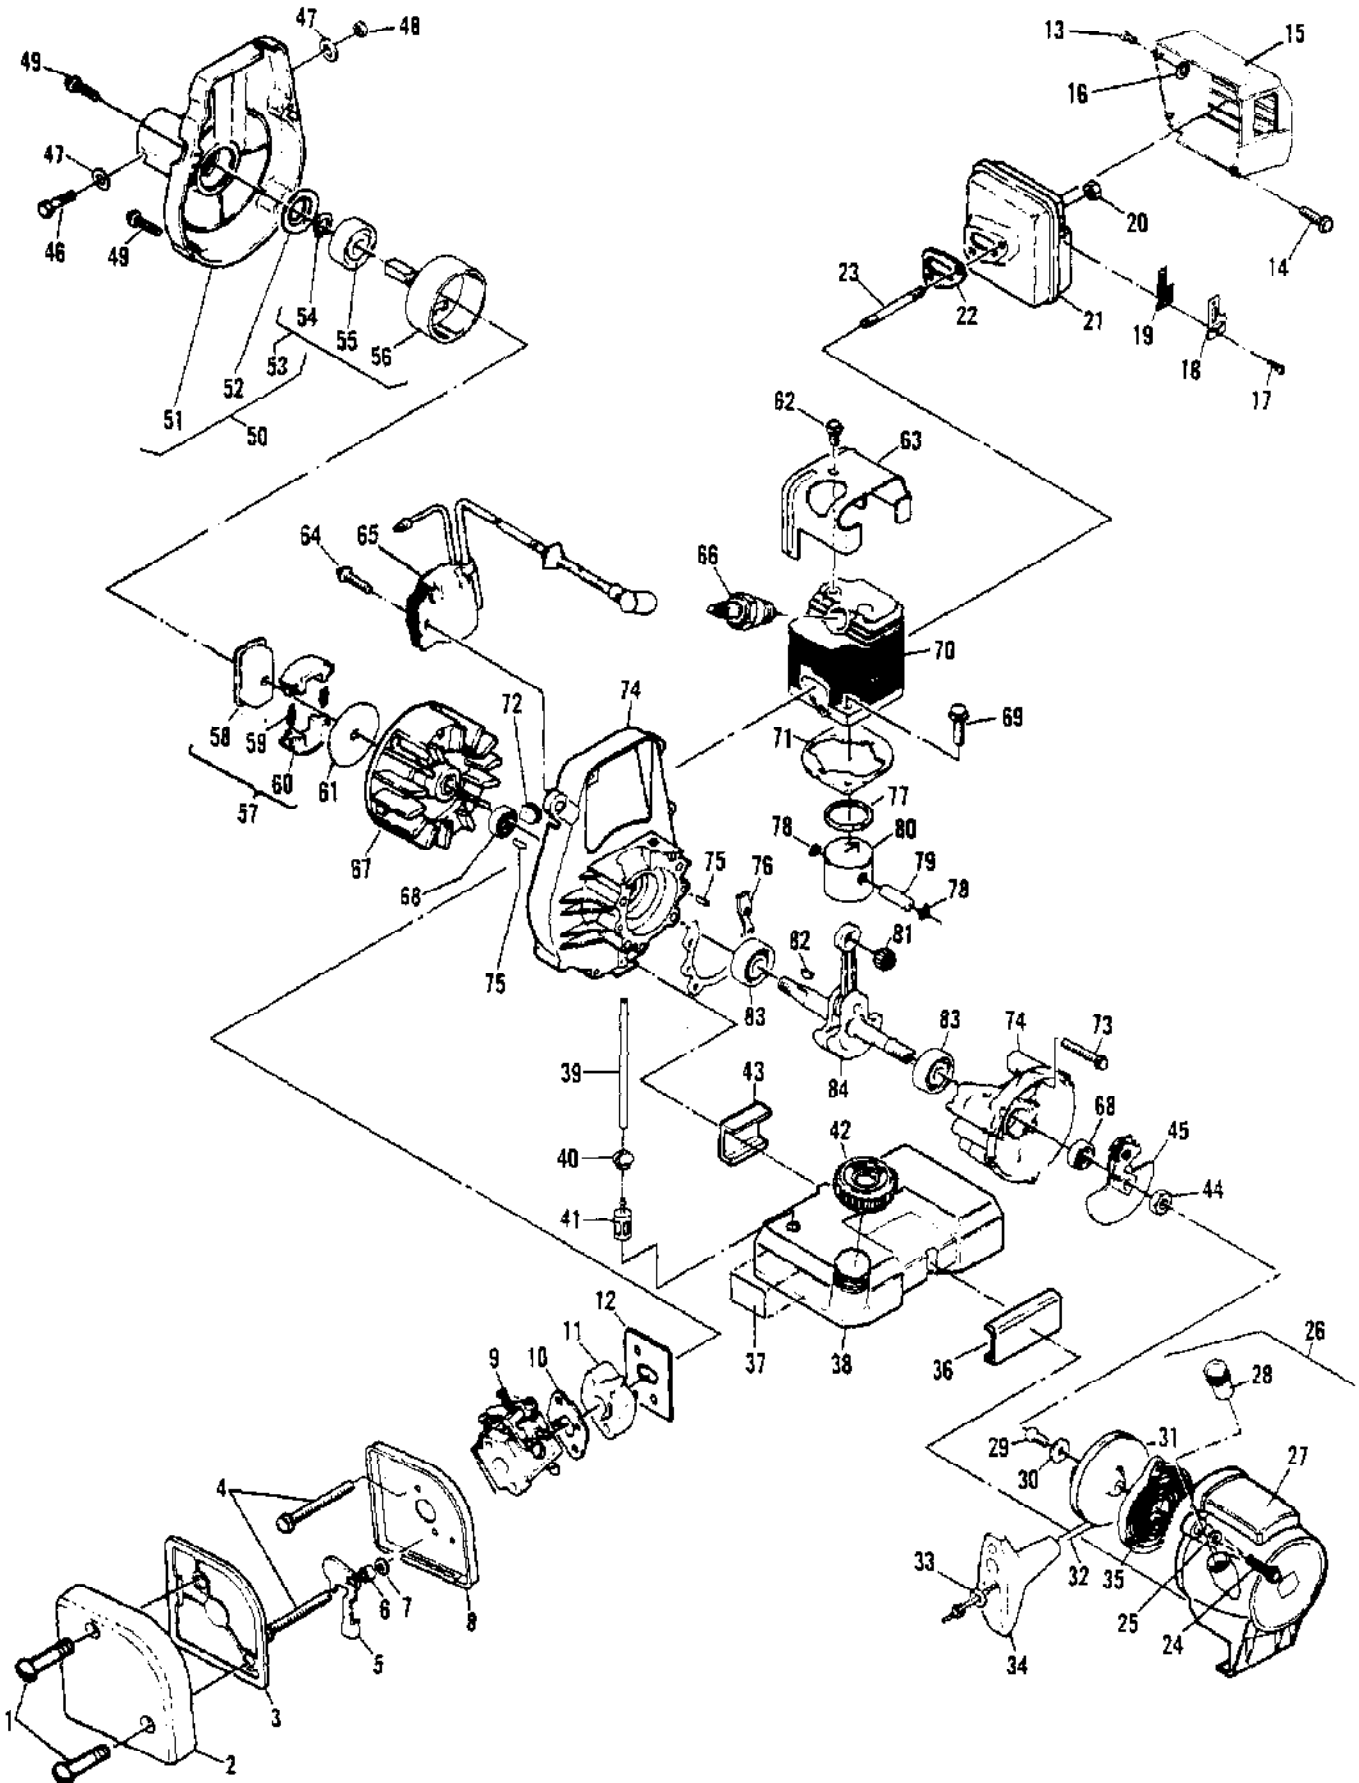

Ref #	Part Number	Qty	Description
1	217669	2	Screw-M4 x 25 (15-25 in lb. torque)
2	215988	1	Cover-Air Filter
3	217376	1	Filter-Air
4	216903	2	Screw-M5 x 55 (18-25 in.lb. torque)
5	215991	1	Shutter-Choke
6	215993	1	Spacer-Choke
7	216591	1	Washer-M5 Flat
8	216108	1	Air Box/Grommet Assembly
9		1	Carburetor Assembly See "Carburetor Assembly" illustration and parts list.
10	218933	1	Gasket-Carburetor
11	219070	1	Insulator-Carburetor
12	216575	1	Gasket-Insulator
13	213177	2	Screw-M4 x 18.5 (12-16 in. lb. torque)
14	217669	1	Screw-M4 x 25 (12-16 in. lb. torque)
15	218962	1	Shield-Muffler
16	219079	3	Spacer-Muffler Shield
17	219194	2	Screw-5-20 x .438 (12-16 in. lb. torque)
18	219150	1	Cover-Spark Arrester
19	219149	1	Screen-Spark Arrester
20	217275	2	Nut-Flange M-5 (41-50 in. lb. torque)
21	219152	1	Muffler
22	215515	1	Gasket-Muffler
23	215517	2	Stud-Muffler
24	213177	2	Screw-M4 x 18.5 (12-16 in. lb. torque)
25	217672	2	Washer-M4 Flat
26	217388	1	Starter-Assembly
27	217389	1	Housing-Starter
28	218932	1	Guide-Rope
29	215874	1	Screw-M4 x 9.50 (18-22 in. lb. torque)
30	216590	1	Washer-Flat M4
31	216092	1	Drum/Rope Assembly
32	216093	1	Rope-Starter
33	218941	1	Washer-Nylon
34	216792	1	Handle-Starter
35	217482	1	Spring-Starter
36	217390	1	Cushion-Fuel Tank/Starter
37	217383	1	Decal-40:1
38	217367	1	Fuel Tank Assembly
39	217264	1	Hose-Fuel
40	215495	1	Grommet
41	216985	1	Pickup-Fuel
42	216346	1	Cap-Fuel Tank
43	217382	1	Cushion-fuel Tank/C'case
44	216583	1	Nut-M8 (150-168 in. lb. torque)
45	215525	1	Ratchet Assembly (Hand Tighten Only)
46	217158	1	Screw-Hex M5-35
47	216591	2	Washer-Flat M-5
48	217159	1	Nut-Hex M5 x .08
49	213177	4	Screw-M4 x 18.50 (12-16 in. lb. torque)
50	217548	1	Housing Assembly-Fan
51	217534	1	Housing-Fan
52	215534	1	Plate-Thrust
53	218065	1	Drum Assembly-Clutch
54	213186	1	Ring-Retaining