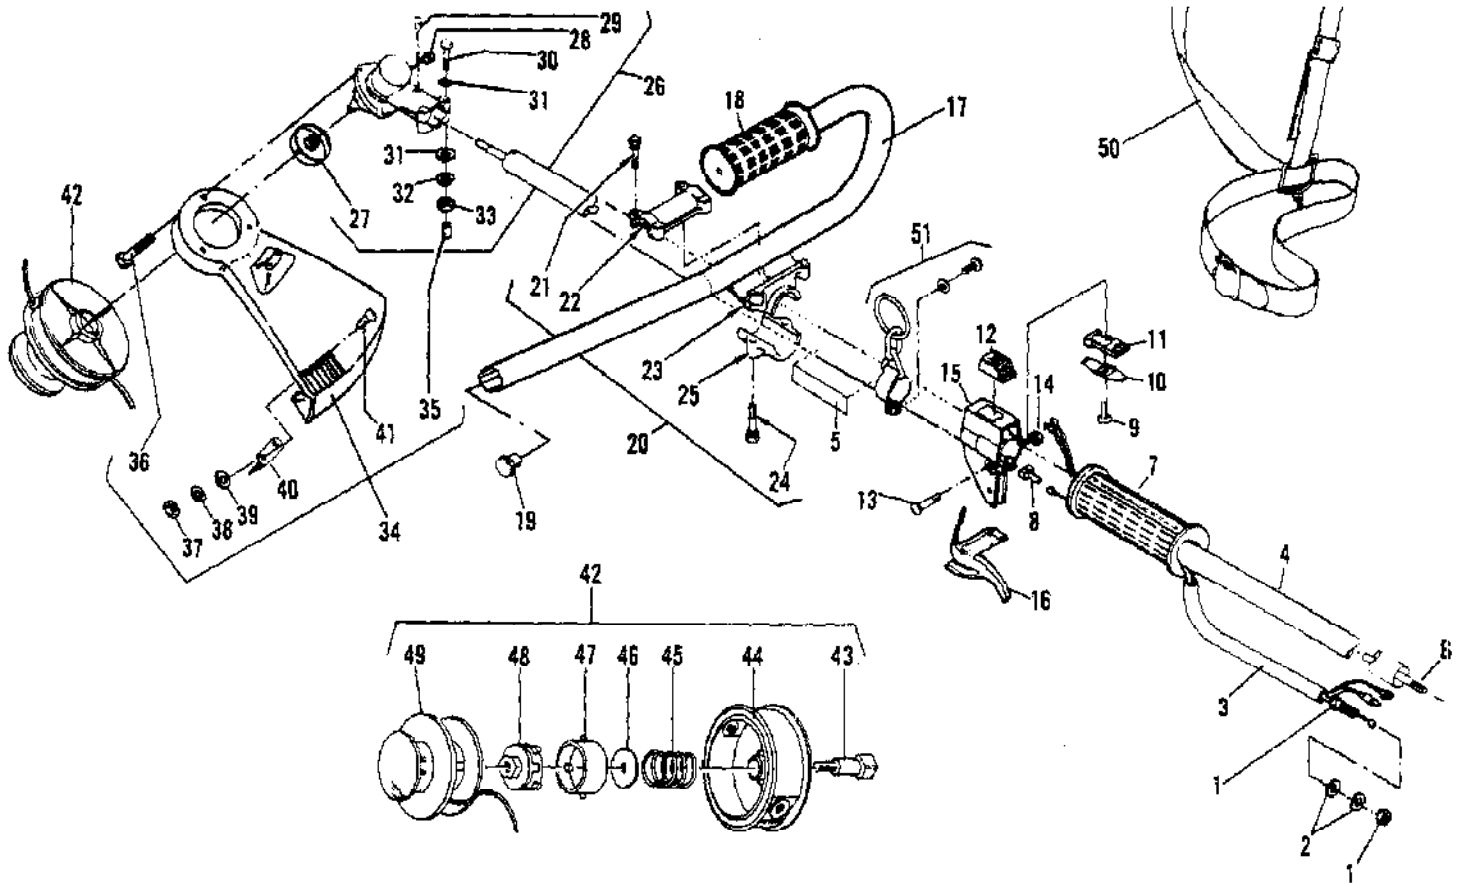

No  
Diagram  
Available  
  
Parts List  
Only

Ref #	Part Number	Qty	Description
	218199		CUTTER HEAD and GUARD KIT
	216898		40' REPLACEMENT LINE
	216899		REPLACEMENT LINE - 1 lb. BULK
	216900		REPLACEMENT LINE - 5 lb. BULK
	93770		McCULLOCH 2 CYCLE CUSTOM LUBRICANT - 40:1
	218201		HEAVY DUTY HARNESS KIT

Ref #	Part Number	Qty	Description
	217274	1	Carburetor Assembly (Governed)
1		4	Screw - Cover Not available separately.
2		1	Cover - Diaphragm Not available separately.
3		1	Diaphragm - Metering Not available separately.
4		1	Gasket - Diaphragm Not available separately.
5		1	Screw - Circuit Plate Not available separately.
6		1	Plate Circuit Not available separately.
7		1	Diaphragm - Circuit Plate Not available separately.
8		1	Gasket - Circuit Plate Not available separately.
9		1	Lever - Metering Not available separately.
10		1	Pin - Lever Not available separately.
11		1	Screw - Lever Pin Not available separately.
12		1	Spring - Lever Not available separately.
13		1	Valve Inlet Needle Not available separately.
14		1	Spring - High Speed Needle Not available separately.
15		1	Needle - High Speed Not available separately.
16		1	Spring - Idle Needle Not available separately.
17		1	Needle - Low Speed Not available separately.
18		1	Spring -Throttle Return Not available separately.
19		1	Shaft - Throttle Not available separately.
20		1	Clip Not available separately.
21		1	Swivel Not available separately.
22		1	Clip - Throttle Not available separately.
23		1	Valve - Throttle Not available separately.
24		1	Screw - Throttle Valve Not available separately.
25		1	Screen - Inlet Not available separately.
26		1	Diaphragm - Fuel Pump Not available separately.
27		1	Gasket - Fuel Pump Not available separately.
28		1	Cover - Fuel Pump Not available separately.
29		1	Screw - Pump Cover Not available separately.
30		1	Spring - Idle Screw Not available separately.
31		1	Screw - Idle Adjusting Not available separately.
32		1	Governor - Fixed Not available separately.