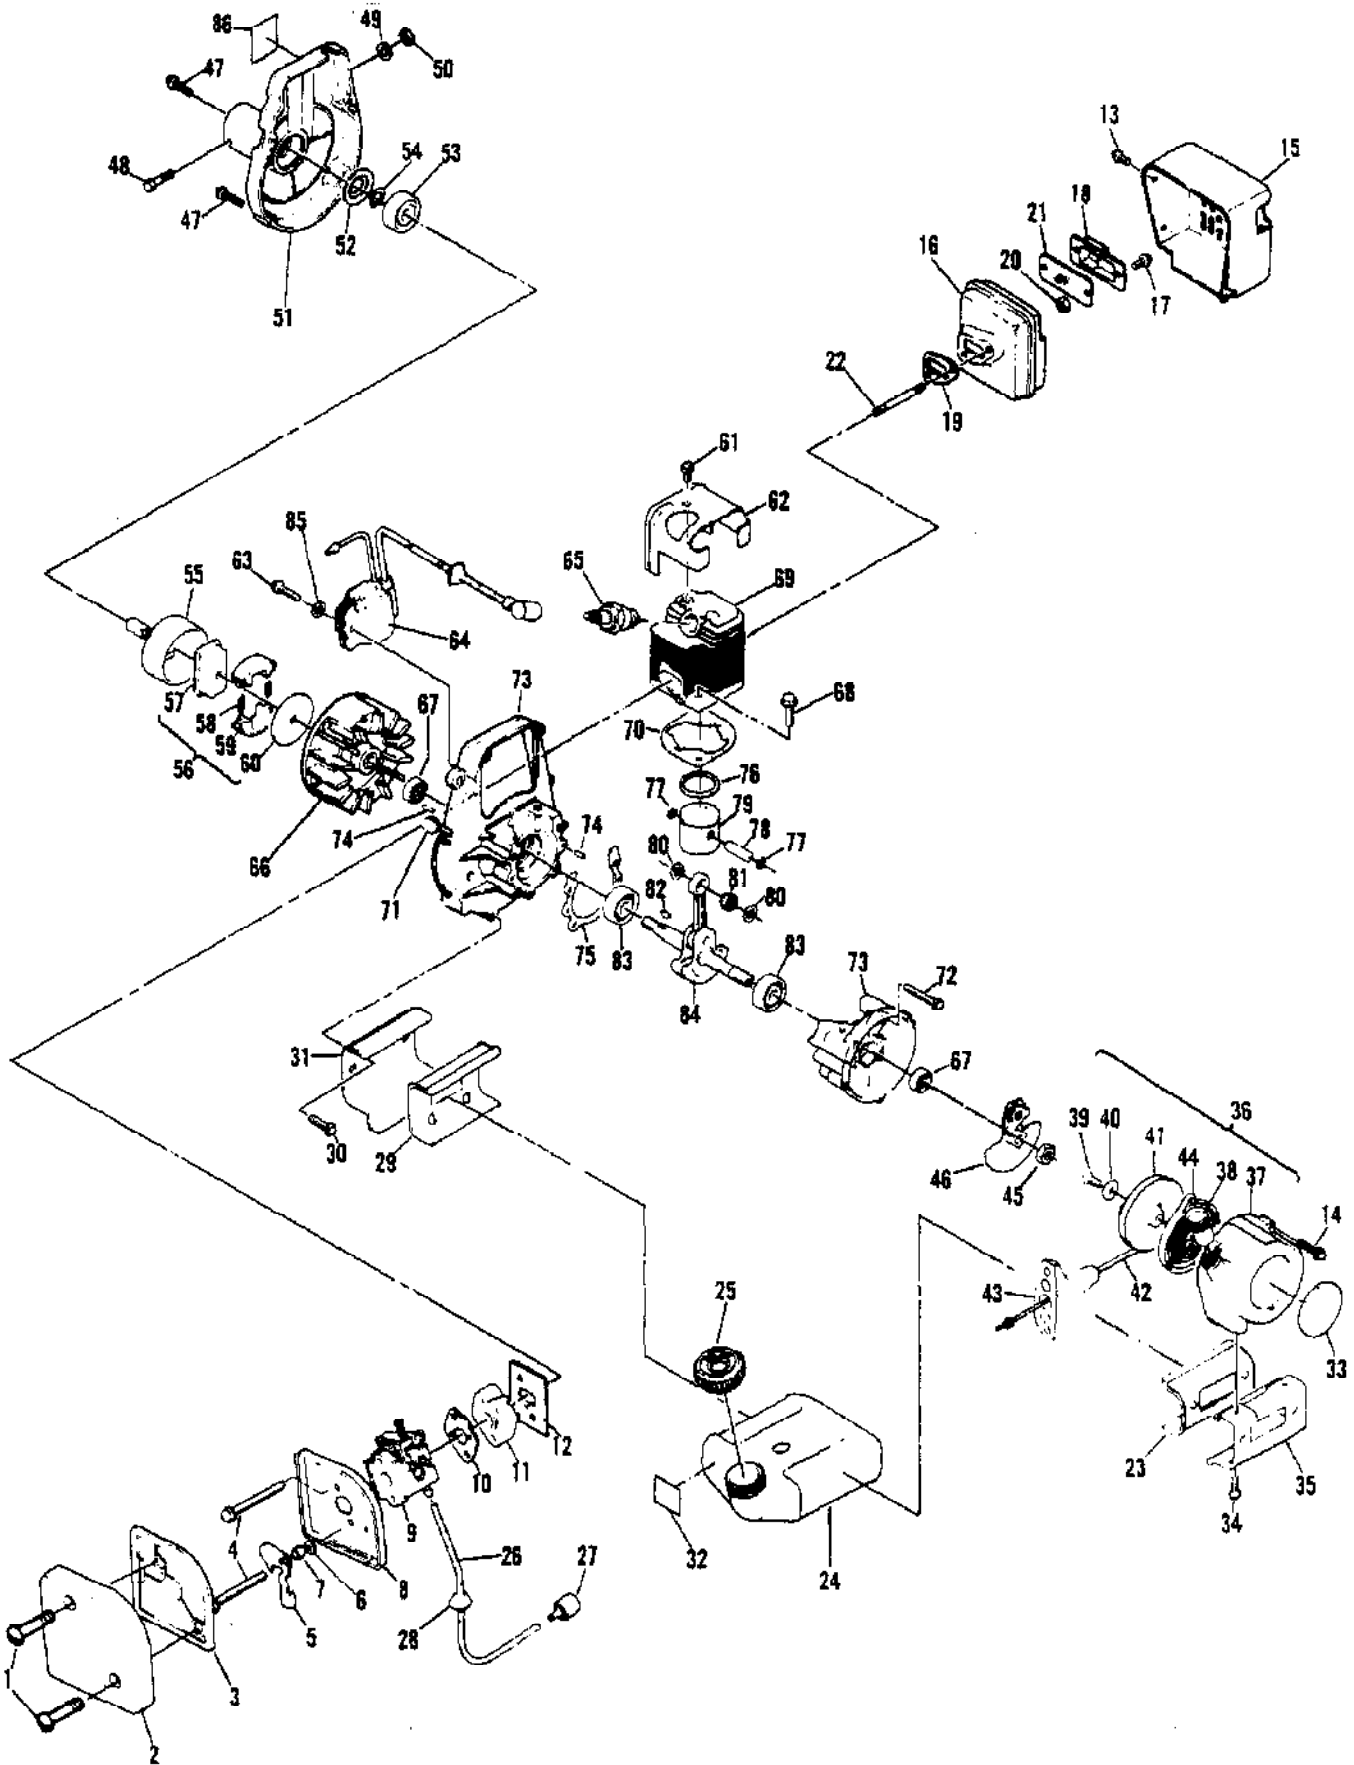

Ref #	Part Number	Qty	Description
1	217669	2	Screw - M4 x 25
2	215988	1	Cover - Air Cleaner
3	217376	1	Filter - Air
4	216903	2	Screw - M5 x 55
5	215991	1	Shutter - Choke
6	216591	1	Washer - Flat M5
7	215993	1	Spacer
8	216108	1	Kit - Air Box Grommet
9			Carburetor Assembly See "Carburetor Assembly" illustration and parts list.
10	215491	1	Gasket - Carburetor
11	215771	1	Insulator - Carburetor
12	216575	1	Gasket - Insulator
13	216025	2	Screw - M4 x 8
14	213177	3	Screw - M4 x 18.5
15	215753	1	Shield Muffler
16	216920	1	Kit Muffler
17	216025	2	Screw - M4 x 8
18	215507	1	Cover Cap Assembly - Screen
19	215515	1	Gasket Muffler
20	217275	2	Nut - Flange M5
21	215516	1	Spark Arrester Screen
22	215517	2	Stud - Bolt
23	215504	1	Cushion - Fuel Tank
24	217021	1	Kit - Fuel Tank
25	216346	1	Cap - Fuel Tank
26	217264	1	Hose - Pickup
27	216985	1	Pikup - Fuel
28	215495	1	Grommet
29	215500	1	Cushion - Bracket
30	216025	2	Screw - M4 x 8
31	217455	1	Bracket Asy. - Tank/Shield
32	217383	1	Decal - 40:1
33	216604	1	Decal - Logo
34	213177	2	Screw - M4 x 18.50
35	215501	1	Bracket - Back
36	216919	1	Kit - Starter
37	216325	1	Housing - Starter
38	217030	1	Guide - Rope
39	215874	1	Screw - M4 x 9.50
40	216590	1	Washer - Flat M4
41	216092	1	Drum/Rope Assembly
42	216093	1	Rope - Starter
43	216792	1	Handle - Starter
44	217482	1	Spring - Starter
45	216583	1	Nut - M8
46	215525	1	Ratchet Assembly
47	213177	4	Screw - M4 x 18.50
48	217158	1	Screw - Hex M5 x 25
49	216591	1	Washer - Flat M5
50	217159	1	Nut - Hex M5 x .08
51	217548	1	Housing - Fan
52	215534	1	Plate - Thurst
53	213187	1	Bearing - Ball
54	213186	1	Ring Retaining