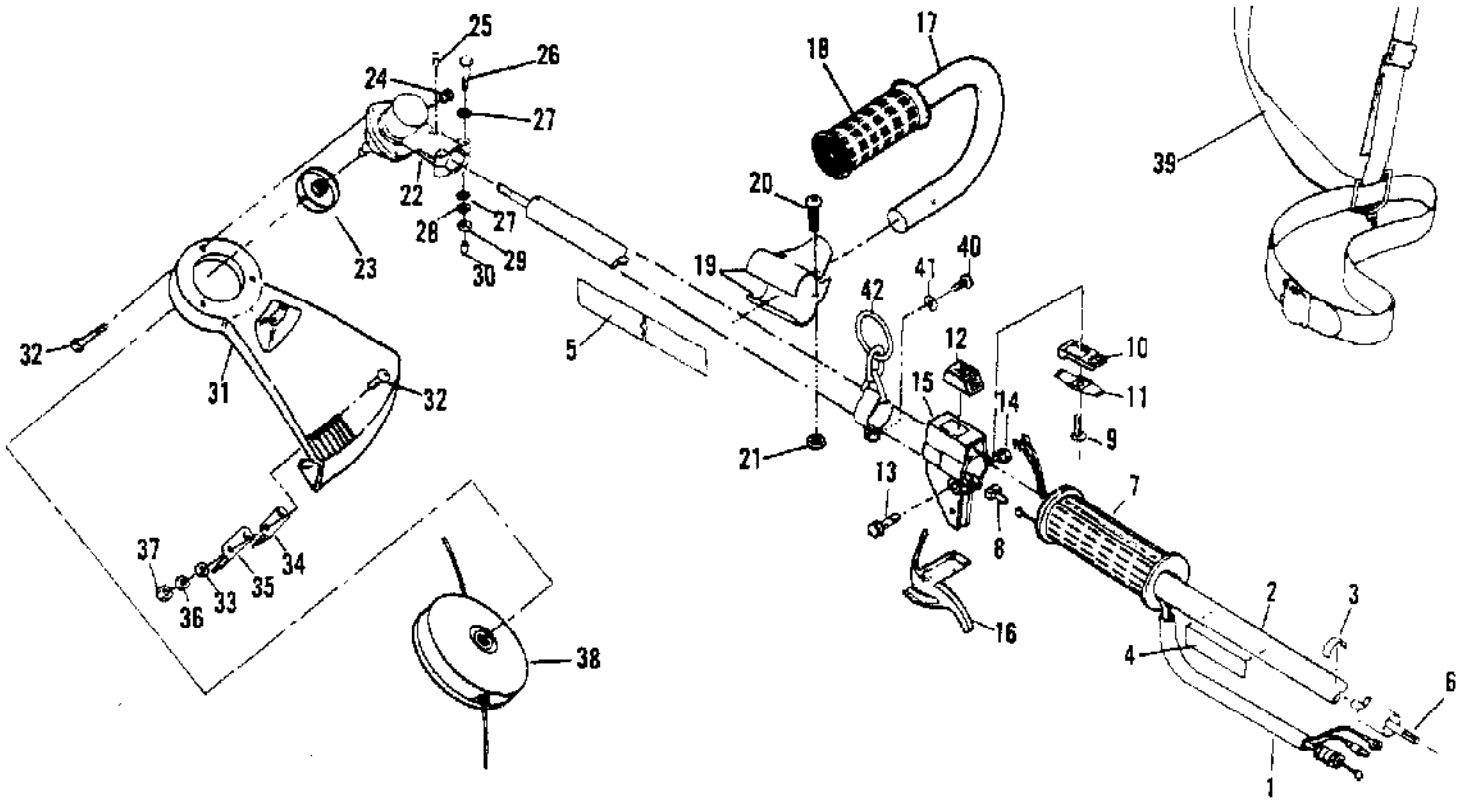

Ref #	Part Number	Qty	Description
1	215306	1	Harness Assembly - Wiring
2	216922	1	Kit - Outer Housing
3		1	Decal Position Not available separately.
4		1	Decal Warning Not available separately.
5	218167	1	Decal Name - Pro Scaper II
6	216747	1	Shaft - Drive
7	216518	1	Grip
8	215323	1	Guide
9	110706	1	Screw
10	215319	1	Base - Stop Switch
11	215320	1	Contact - Switch
12	68846	1	Button - Stop Switch
13	216027	1	Screw - M5 x 28.5
14	217159	1	Nut - Hex Lock
15	216323	1	Housing - Trigger
16	215318	1	Trigger Throttle
17	217856	1	'J' Handle/Grip Assembly
18	94212	1	Grip - Handle
19	217292	2	Clamp - Handle
20	120019	2	Screw - M5 x 13
20	217935	2	Screw - 10-24 x .50 torx
21	217159	2	Nut - Hex M5
21	218315	2	Nut
22	216777	1	Housing Assembly - Gear
23	216752	1	Collar - Gear
24		1	Bolt - Hex M5 x 8 Not available separately.
25		1	Screw - Phl M5 x 12 Not available separately.
26		2	Bolt - Hex M5 x 40 Not available separately.
27		4	Washer - Flat M5 Not available separately.
28		2	Washer - Lock M5 Not available separately.
29		2	Nut - Hex M5 Not available separately.
30	218378	2	Spacer
31	217868	1	SHIELD ASSEMBLY - GRASS See Service Bulletin 1798
32	213147	5	Screw - Pn M5 x 16
32	217936	3	Screw - 10-24 x .75 torx
32	217935	2	Screw - 10-24 x .50 torx
33	216591	2	Washer Flat M5
33	110582	2	Washer Flat
34	215316	1	Cutter
35	215315	1	Bracket
36	216593	2	Washer Lock M5
36	103174	2	Washer Lock
37	217159	2	Nut - Hex M5
37	218315	2	Nut
38	218386	1	STRING HEAD ASSEMBLY (D/L)
39	218158	1	Harness Assembly
40	216789	1	Screw
41	216826	1	Washer
42	218002	1	Ring - Harness Assembly