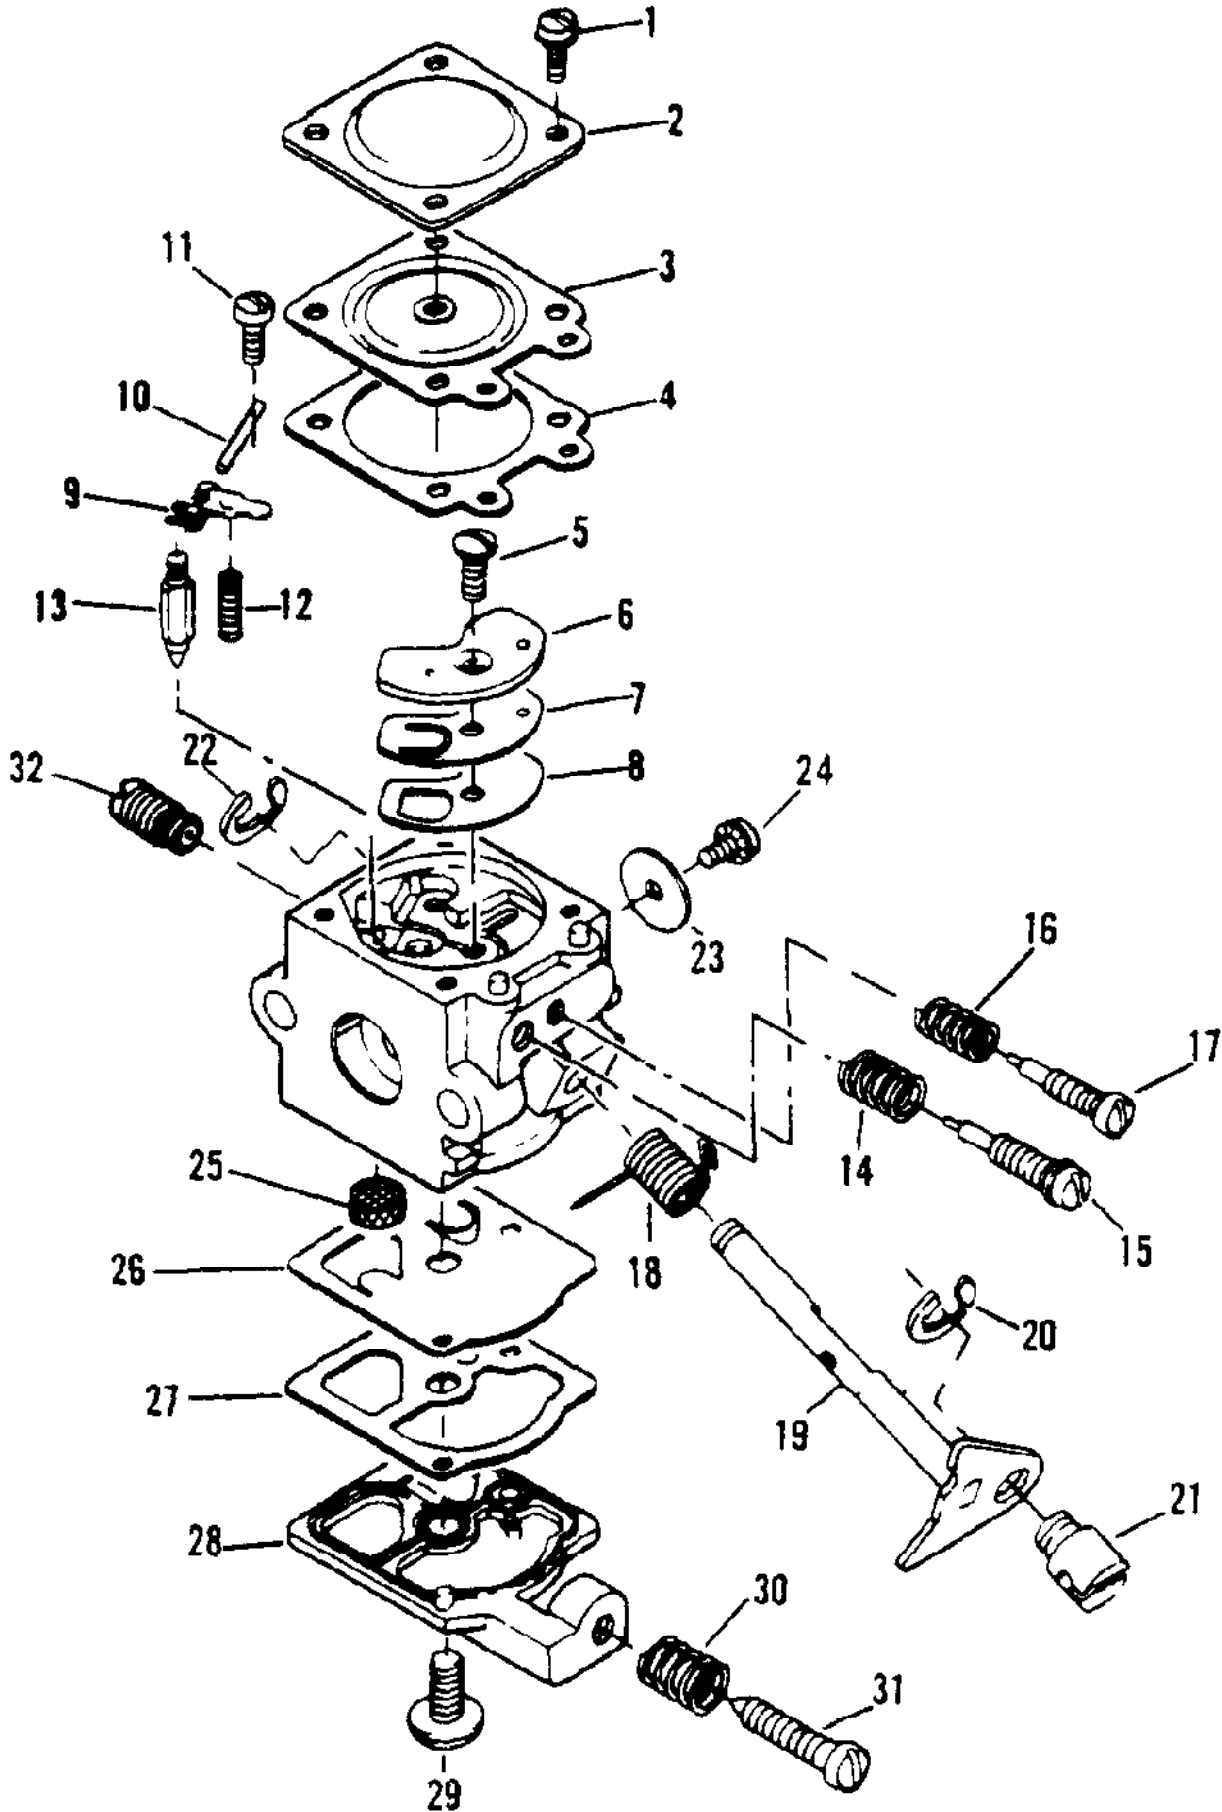

Ref #	Part Number	Qty	Description
	217274	1	Carburetor Assembly (Governed)
1		4	Screw - Cover Not available separately.
2		1	Cover - Diaphragm Not available separately.
3		1	Diaphragm - Metering Not available separately.
4		1	Gasket - Diaphragm Not available separately.
5		1	Screw - Circuit Plate Not available separately.
6		1	Plate Circuit Not available separately.
7		1	Diaphragm - Circuit Plate Not available separately.
8		1	Gasket - Circuit Plate Not available separately.
9		1	Lever - Metering Not available separately.
10		1	Lever Not available separately.
11		1	Screw - Lever Pin Not available separately.
12		1	Spring - Lever Not available separately.
13		1	Valve - Inlet Needle Not available separately.
14		1	Spring - High Speed Needle Not available separately.
15		1	Needle - High Speed Not available separately.
16		1	Spring - Idle Needle Not available separately.
17		1	Needle - Low Speed Not available separately.
18		1	Spring - Throttle Return Not available separately.
19		1	Shaft - Throttle Not available separately.
20		1	Clip Not available separately.
21		1	Swivel Not available separately.
22		1	Clip - Throttle Not available separately.
23		1	Valve - Throttle Not available separately.
24		1	Screw - Throttle Valve Not available separately.
25		1	Screen - Inlet Not available separately.
26		1	Diaphragm - Fuel Pump Not available separately.
27		1	Gasket - Fuel Pump Not available separately.
28		1	Cover - Fuel Pump Not available separately.
29		1	Screw - Pump Cover Not available separately.
30		1	Spring - Idle Screw Not available separately.
31		1	Screw - Idle Adjusting Not available separately.
32		1	Governor - Fixed Not available separately.