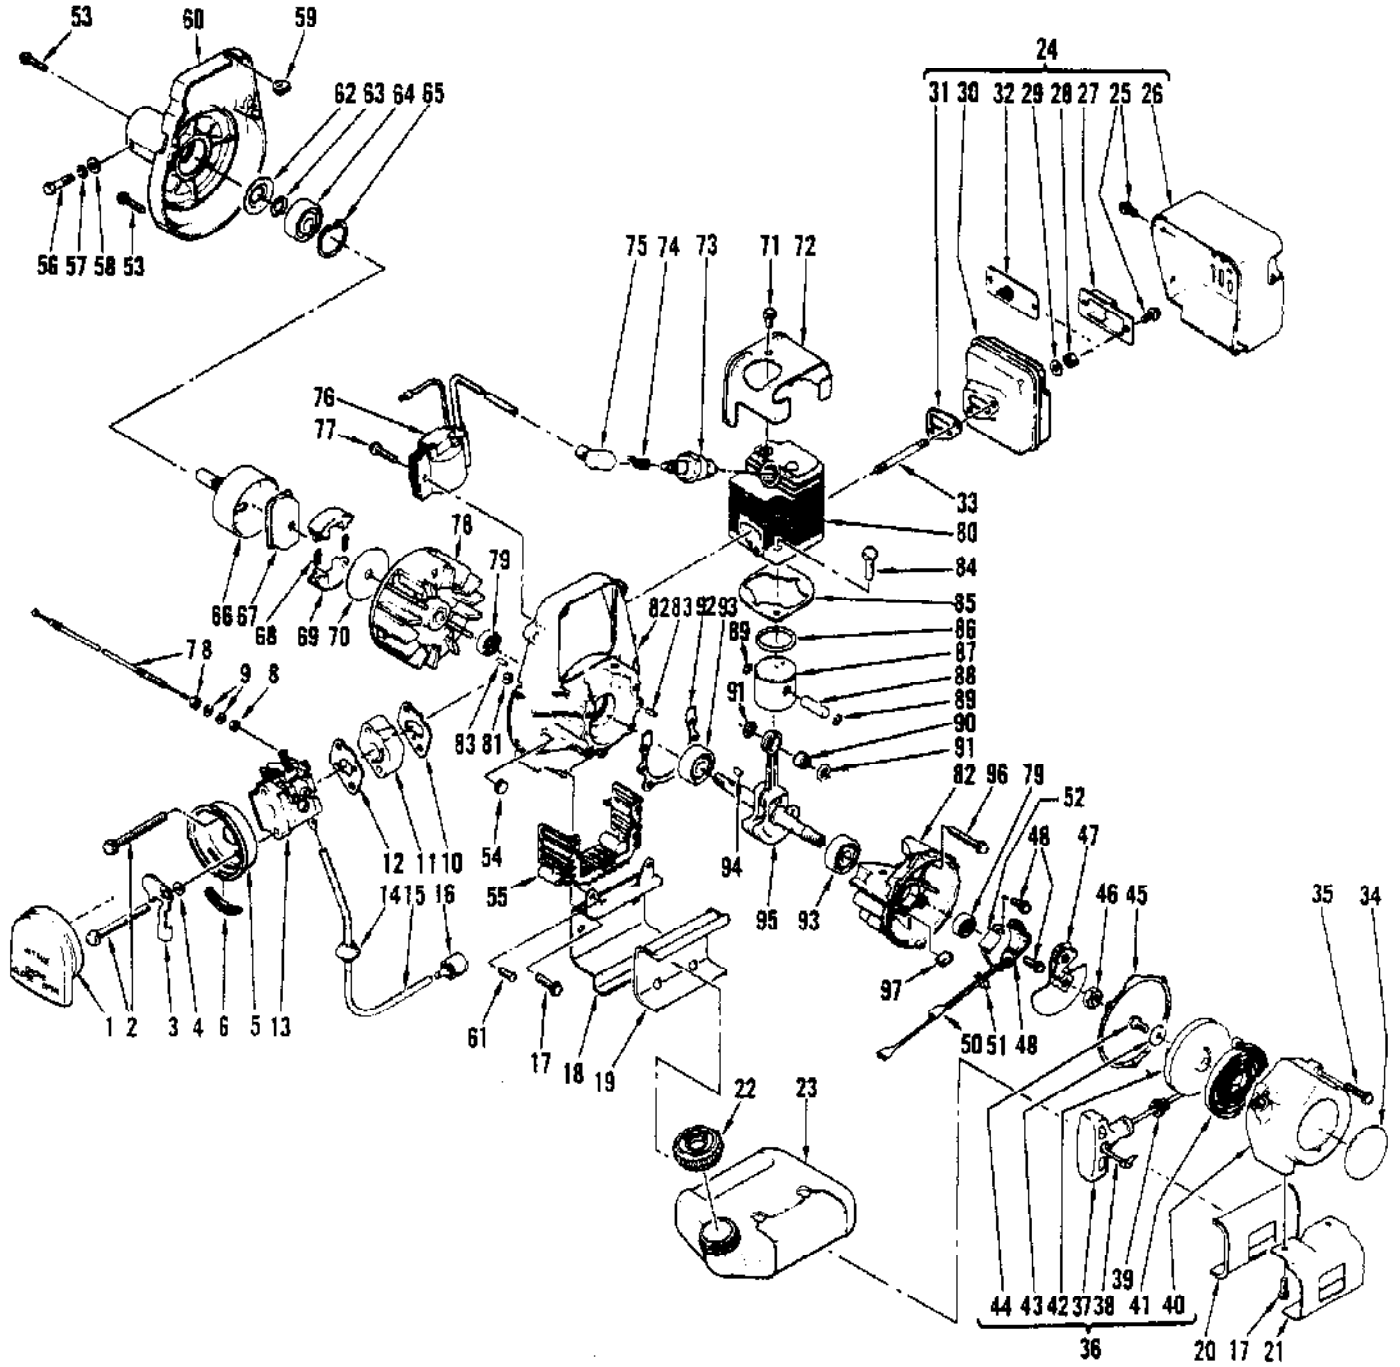

Ref #	Part Number	Qty	Description
	213918	1	Carburetor Assembly (WA-81)
	215347	1	Carburetor Assembly (WA-100)
1	214428	5	Screw
2	213994	1	Cover - Metering Diaphragm
3	213995	1	Diaphragm - Metering
4	213996	1	Gasket - Metering, Diaphragm
5	213997	1	Screw - Circuit Plate
6	213998	1	Plate - Circuit
7	213999	1	Diaphragm - Circuit Plate
8	214000	1	Gasket - Circuit Plate
9	214001	1	Lever - Metering
10	214002	1	Pin - Metering Lever
11	214429	1	Screw - Metering Pin Lever
12	214003	1	Spring - Metering Lever
13	214427	1	Valve - Inlet Needle
14	214430	1	Spring - High Speed Needle
14	215350	1	Spring - High Speed Needle
15	214004	1	Needle - High Speed
15	215017	1	Needle - High Speed
16	215350	1	Spring - Idle Needle
17	214006	1	Needle - Idle
18	214007	1	Spring - Throttle Return
19	215348	1	Shaft - Throttle
19	215349	1	Shaft - Throttle
20	214009	1	Clip
21	214010	1	Swivel
22	214011	1	Clip - Throttle Shaft
23	214012	1	Valve - Throttle
24	214431	1	Screw - Throttle Valve
25	214013	1	Screw - Inlet
26	214014	1	Diaphragm - Fuel Pump
27	214015	1	Gasket - Fuel Pump
28	214016	1	Cover - Fuel Pump
28	215018	1	Cover - Fuel Pump
29	214017	1	Screw - Fuel Pump Cover
30	214018	1	Spring - Idle Screw
31	214019	1	Screw - Idle Adjustment

Ref #	Part Number	Qty	Description
55	214122	1	Spacer
56	214123	1	Seal - Oil
57	214124	1	Plate - Oil
58	216749	1	Plate - Blade
59	216751	1	Nut - L/H
	215021	1	Guard Assembly
60	213178	3	Screw
61	215022	1	Bracket - Bottom
62	215023	1	Bracket - Special
63	214888	4	Screw -M5
64	216826	8	Washer - M5
65	215345	4	Nut - M5
66	216824	4	Washer
67	215024	1	Shield - Debris
68	216822	1	String Head Assembly
69	214452	1	Screw
70	214451	1	Stopper
71	214450	1	Nut
72	214449	1	Cover
73	214448	1	Spring
74	214447	2	Eyelet
75	214941	1	Spool/Line
76	216898	1	Line - .095' (40')
77	214446	1	Drum