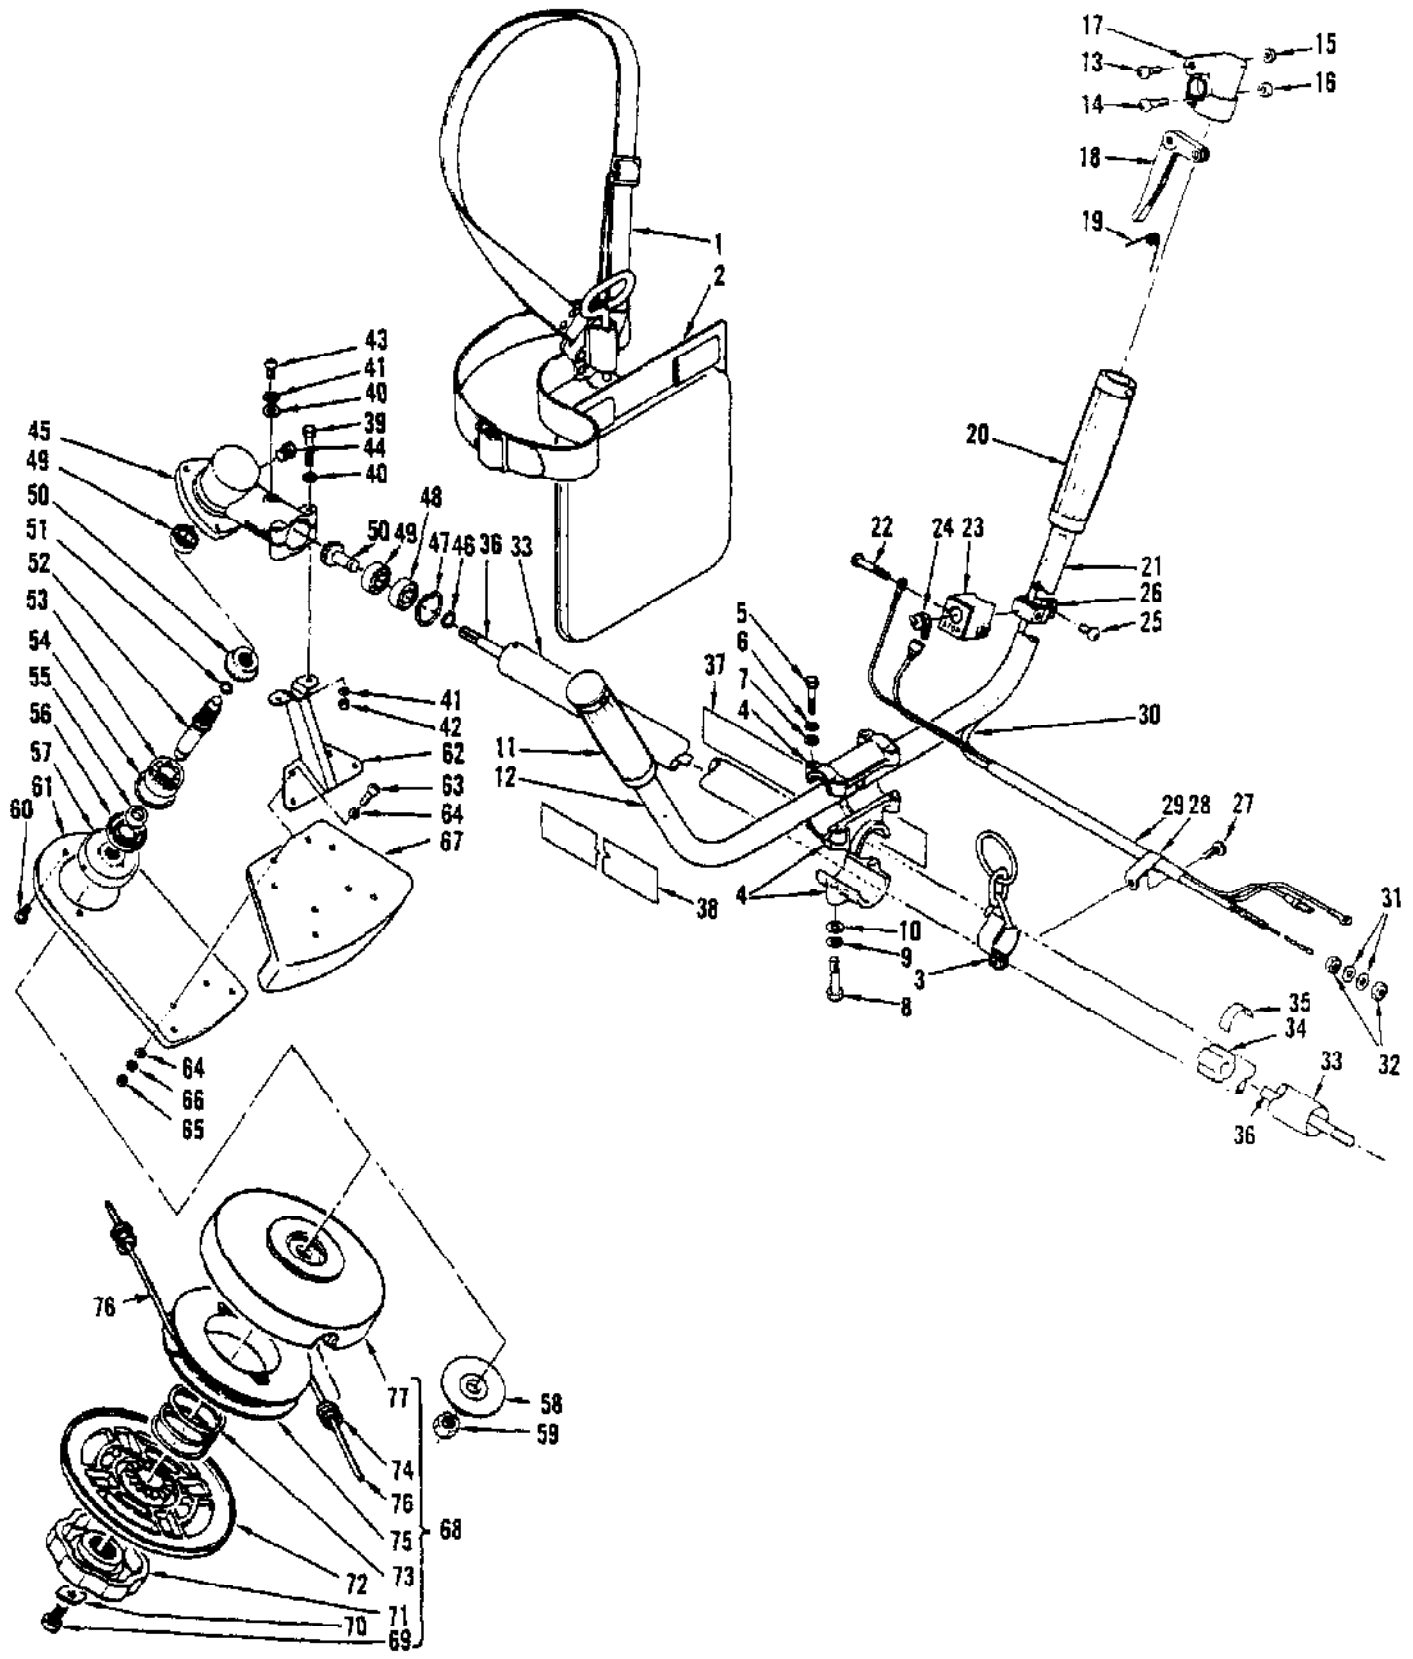

Ref #	Part Number	Qty	Description
	213918	1	Carburetor Assembly (WA-81)
	215347	1	Carburetor Assembly (WA-100)
1	214428	5	Screw
2	213994	1	Cover - Metering Diaphragm
3	213995	1	Diaphragm - Metering
4	213996	1	Gasket - Metering, Diaphragm
5	213997	1	Screw - Circuit Plate
6	213998	1	Plate - Circuit
7	213999	1	Diaphragm - Circuit Plate
8	214000	1	Gasket - Circuit Plate
9	214001	1	Lever - Metering
10	214002	1	Pin - Metering Lever
11	214429	1	Screw - Metering Pin Lever
12	214003	1	Spring - Metering Lever
13	214427	1	Valve - Inlet Needle
14	214430	1	Spring - High Speed Needle
14	215350	1	Spring - High Speed Needle
15	214004	1	Needle - High Speed
15	215017	1	Needle - High Speed
16	215350	1	Spring - Idle Needle
17	214006	1	Needle - Idle
18	214007	1	Spring - Throttle Return
19	215348	1	Shaft - Throttle
19	215349	1	Shaft - Throttle
20	214009	1	Clip
21	214010	1	Swivel
22	214011	1	Clip - Throttle Shaft
23	214012	1	Valve - Throttle
24	214431	1	Screw - Throttle Valve
25	214013	1	Screw - Inlet
26	214014	1	Diaphragm - Fuel Pump
27	214015	1	Gasket - Fuel Pump
28	214016	1	Cover - Fuel Pump
28	215018	1	Cover - Fuel Pump
29	214017	1	Screw - Fuel Pump Cover
30	214018	1	Spring - Idle Screw
31	214019	1	Screw - Idle Adjustment

Ref #	Part Number	Qty	Description
55	214122	1	Spacer
56	214123	1	Seal - Oil
57	214124	1	Plate - Oil
58	216749	1	Plate - Blade
59	216751	1	Nut - L/H
	215021	1	Guard Assembly
60	213178	3	Screw
61	215022	1	Bracket - Bottom
62	215023	1	Bracket - Special
63	214888	4	Screw -M5
64	216826	8	Washer - M5
65	215345	4	Nut - M5
66	216824	4	Washer
67	215024	1	Shield - Debris
68	216822	1	String Head Assembly
69	214452	1	Screw
70	214451	1	Stopper
71	214450	1	Nut
72	214449	1	Cover
73	214448	1	Spring
74	214447	2	Eyelet
75	214941	1	Spool/Line
76	216898	1	Line - .095' (40')
77	214446	1	Drum