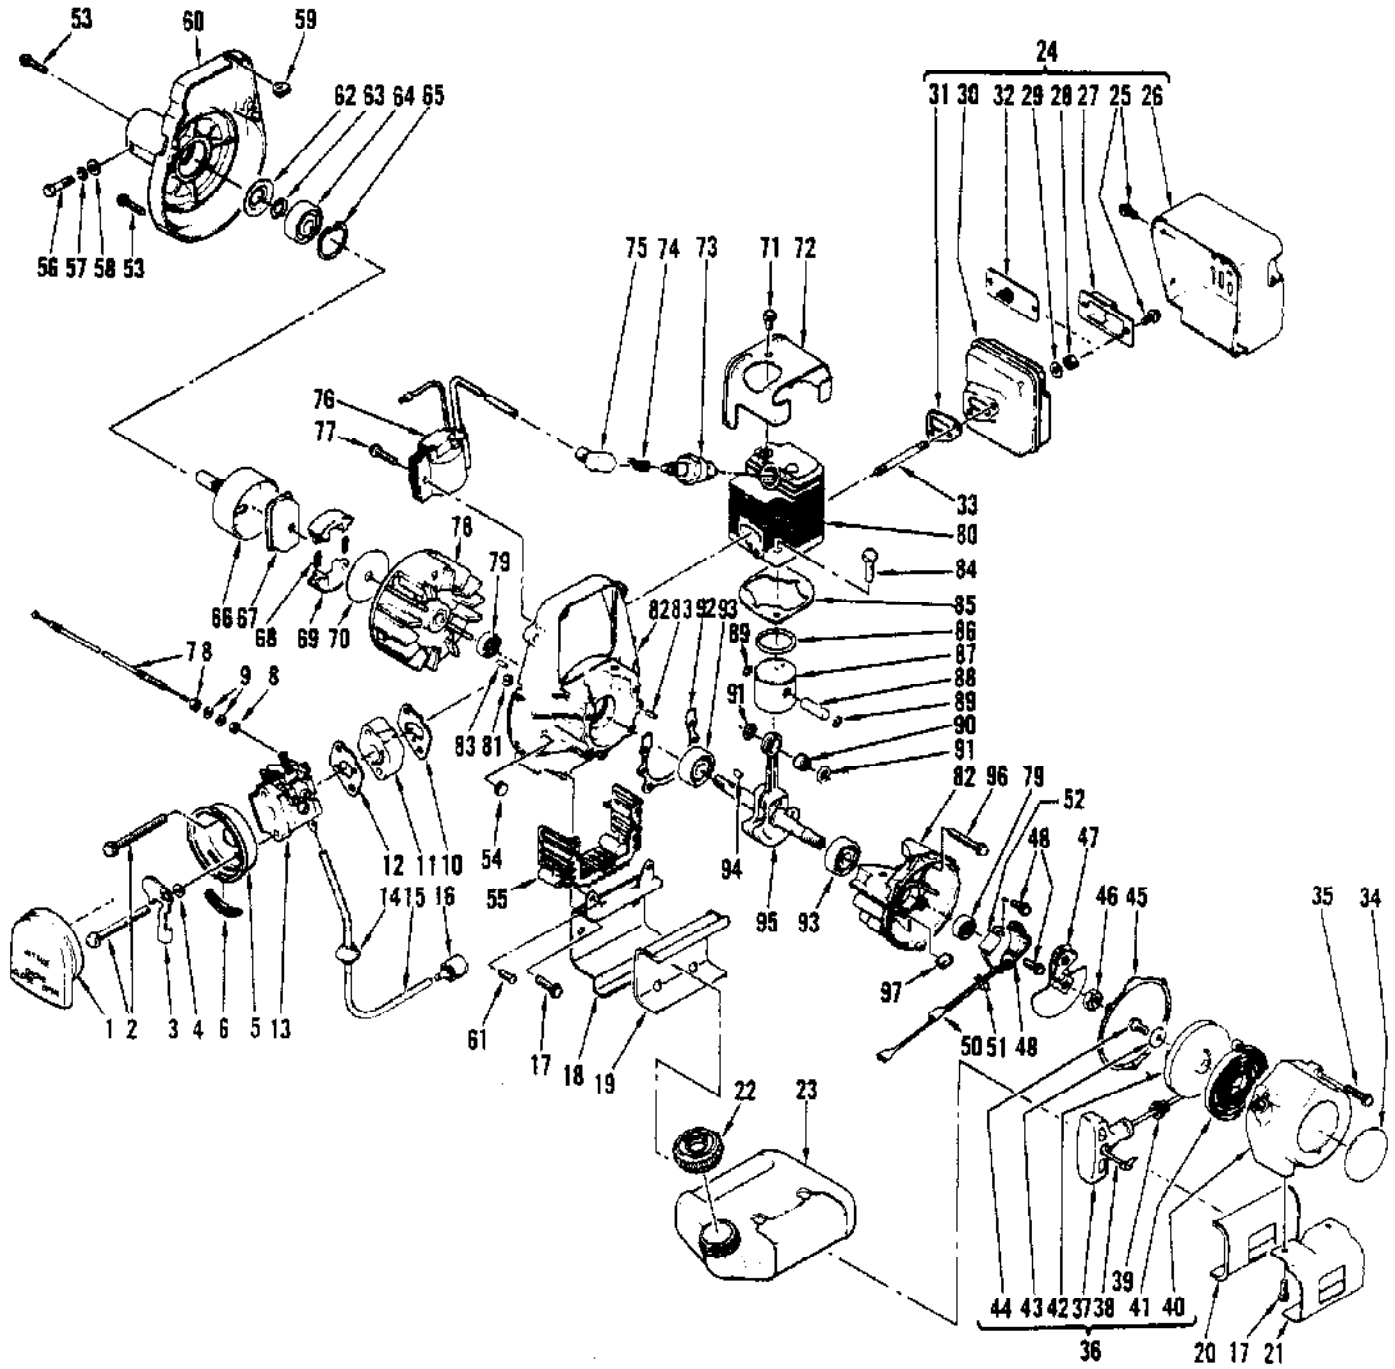

Ref #	Part Number	Qty	Description
1	215013	1	Filter - Air
2	213882	2	Screw - M5
3	213881	1	Shutter - Choke
4	215993	1	Washer
5	213878	1	Case - Air Cleaner
6	213879	1	Grommet
7	214848	1	Cable - Throttle
7	214045	1	Cable - Throttle
8	214846	2	Nut - M6
9	216786	2	Washer
10	216575	1	Gasket - Insulator
11	215771	1	Insulator
12	215491	1	Gasket - Carburetor
13	213918	1	Carburetor Assembly See "Carburetor Assembly" illustration and parts list.
14	215495	1	Grommet
15	217264	1	Hose - Fuel
16	216985	1	Filter - Fuel
17	213834	4	Screw - M4
18	213833	1	Bracket - Fuel Tank
18	215005	1	Bracket - Fuel Tank
19	213832	1	Cushion
19	215004	1	Cushion
20	213877	1	Cushion
20	215012	1	Cushion
21	213869	1	Bracket - Fuel Tank
21	215009	1	Bracket - Fuel Tank
22	216346	1	Cap Assembly - Fuel Tank
23	213870	1	Tank - Fuel
23	215010	1	Tank - Fuel
24	213846	1	Muffler Assembly
25	214874	2	Screw - M4
26	215753	1	Cover - Muffler
27	213850	1	Lid - Muffler
28	214858	2	Lock - Nut
29	216826	3	Washer - M5
30	213848	1	Body - Muffler
31	215515	1	Gasket - Muffler
32	95896	1	Screen
33	213845	2	Stud - Bolt
34	215008	1	Decal
35	213177	3	Screw - M4
36	213910	1	Recoil Starter Assembly
37	216792	1	Handle - Starter
38	216093	1	Rope - Starter
39	213866	1	Guide - Rope
40	213911	1	Case - Starter
41	215522	1	Spring - Rewind
42	213863	1	Drum - Recoil
43	216590	1	Washer
44	213834	1	Screw - M4
44	215007	1	Screw - M4
45	213861	1	Gasket - Starter Case
46	216583	1	Nut - M8
47	213859	1	Ratchet Assembly