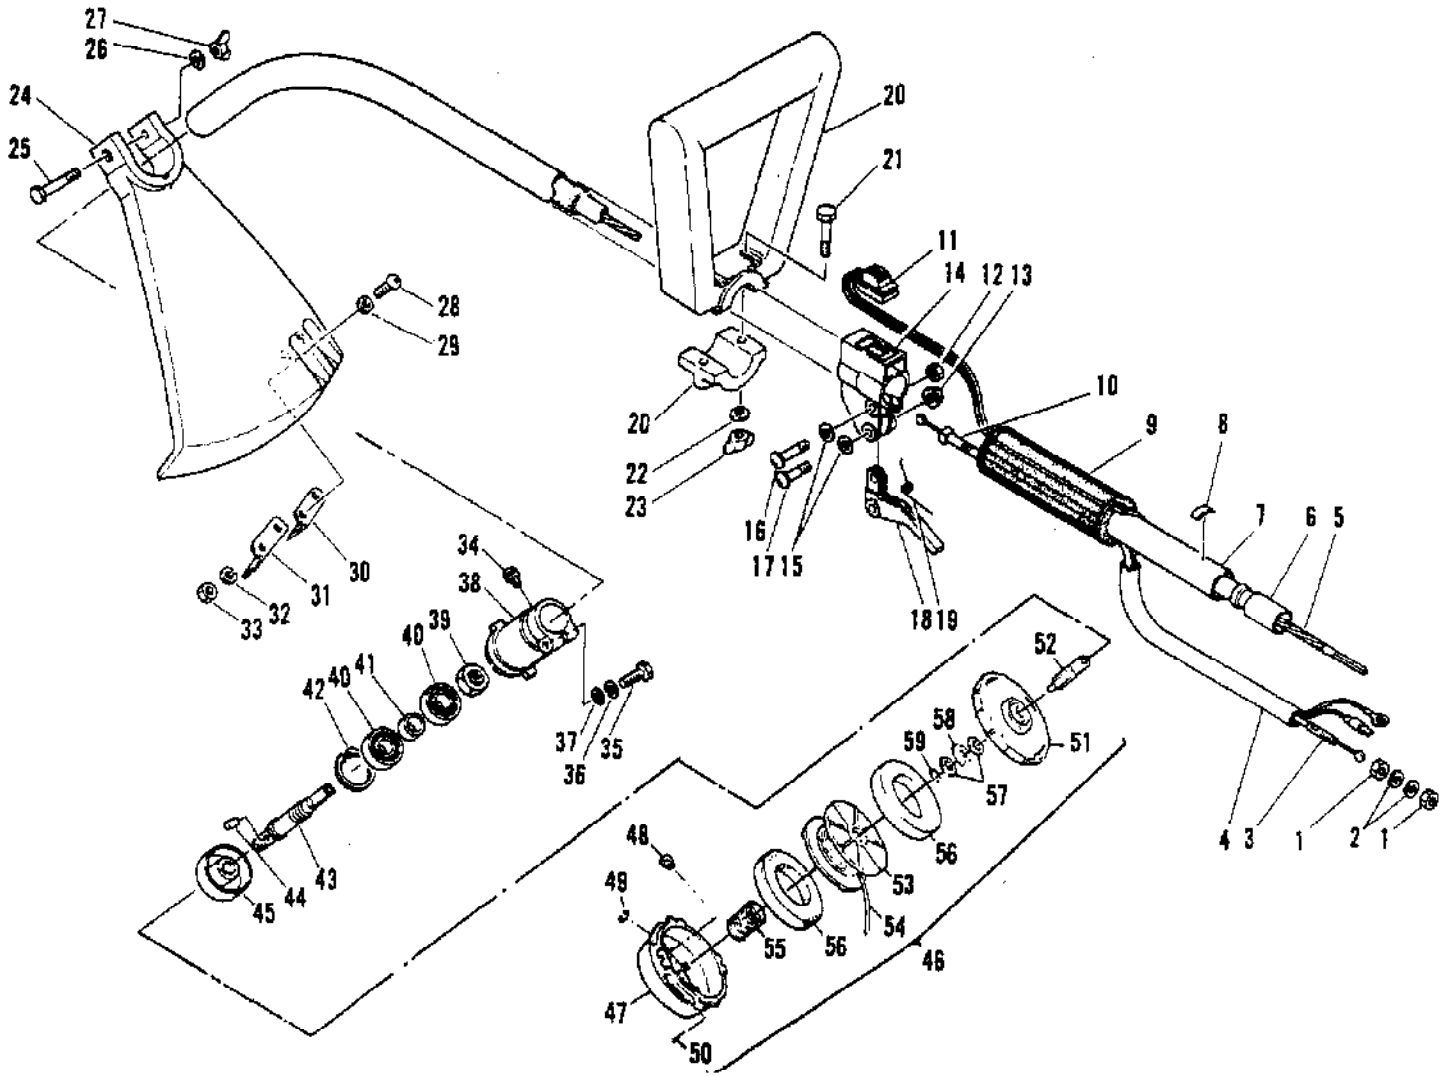

Ref #	Part Number	Qty	Description
	213918	1	Carburetor Assembly (WA-81)
	215347	1	Carburetor Assembly (WA-100)
1	214428	5	Screw
2	213994	1	Cover - Metering Diaphragm
3	213995	1	Diaphragm - Metering
4	213996	1	Gasket - Metering, Diaphragm
5	213997	1	Screw - Circuit Plate
6	213998	1	Plate - Circuit
7	213999	1	Diaphragm - Circuit Plate
8	214000	1	Gasket - Circuit Plate
9	214001	1	Lever - Metering
10	214002	1	Pin - Metering Lever
11	214429	1	Screw - Metering Pin Lever
12	214003	1	Spring - Metering Lever
13	214427	1	Valve - Inlet Needle
14	214430	1	Spring - High Speed Needle
14	215350	1	Spring - High Speed Needle
15	214004	1	Needle - High Speed
15	215017	1	Needle - High Speed
16	215350	1	Spring - Idle Needle
17	214006	1	Needle - Idle
18	214007	1	Spring - Throttle Return
19	215348	1	Shaft - Throttle
19	215349	1	Shaft - Throttle
20	214009	1	Clip
21	214010	1	Swivel
22	214011	1	Clip - Throttle Shaft
23	214012	1	Valve - Throttle
24	214431	1	Screw - Throttle Valve
25	214013	1	Screw - Inlet
26	214014	1	Diaphragm - Fuel Pump
27	214015	1	Gasket - Fuel Pump
28	214016	1	Cover - Fuel Pump
28	215018	1	Cover - Fuel Pump
29	214017	1	Screw - Fuel Pump Cover
30	214018	1	Spring - Idle Screw
31	214019	1	Screw - Idle Adjustment