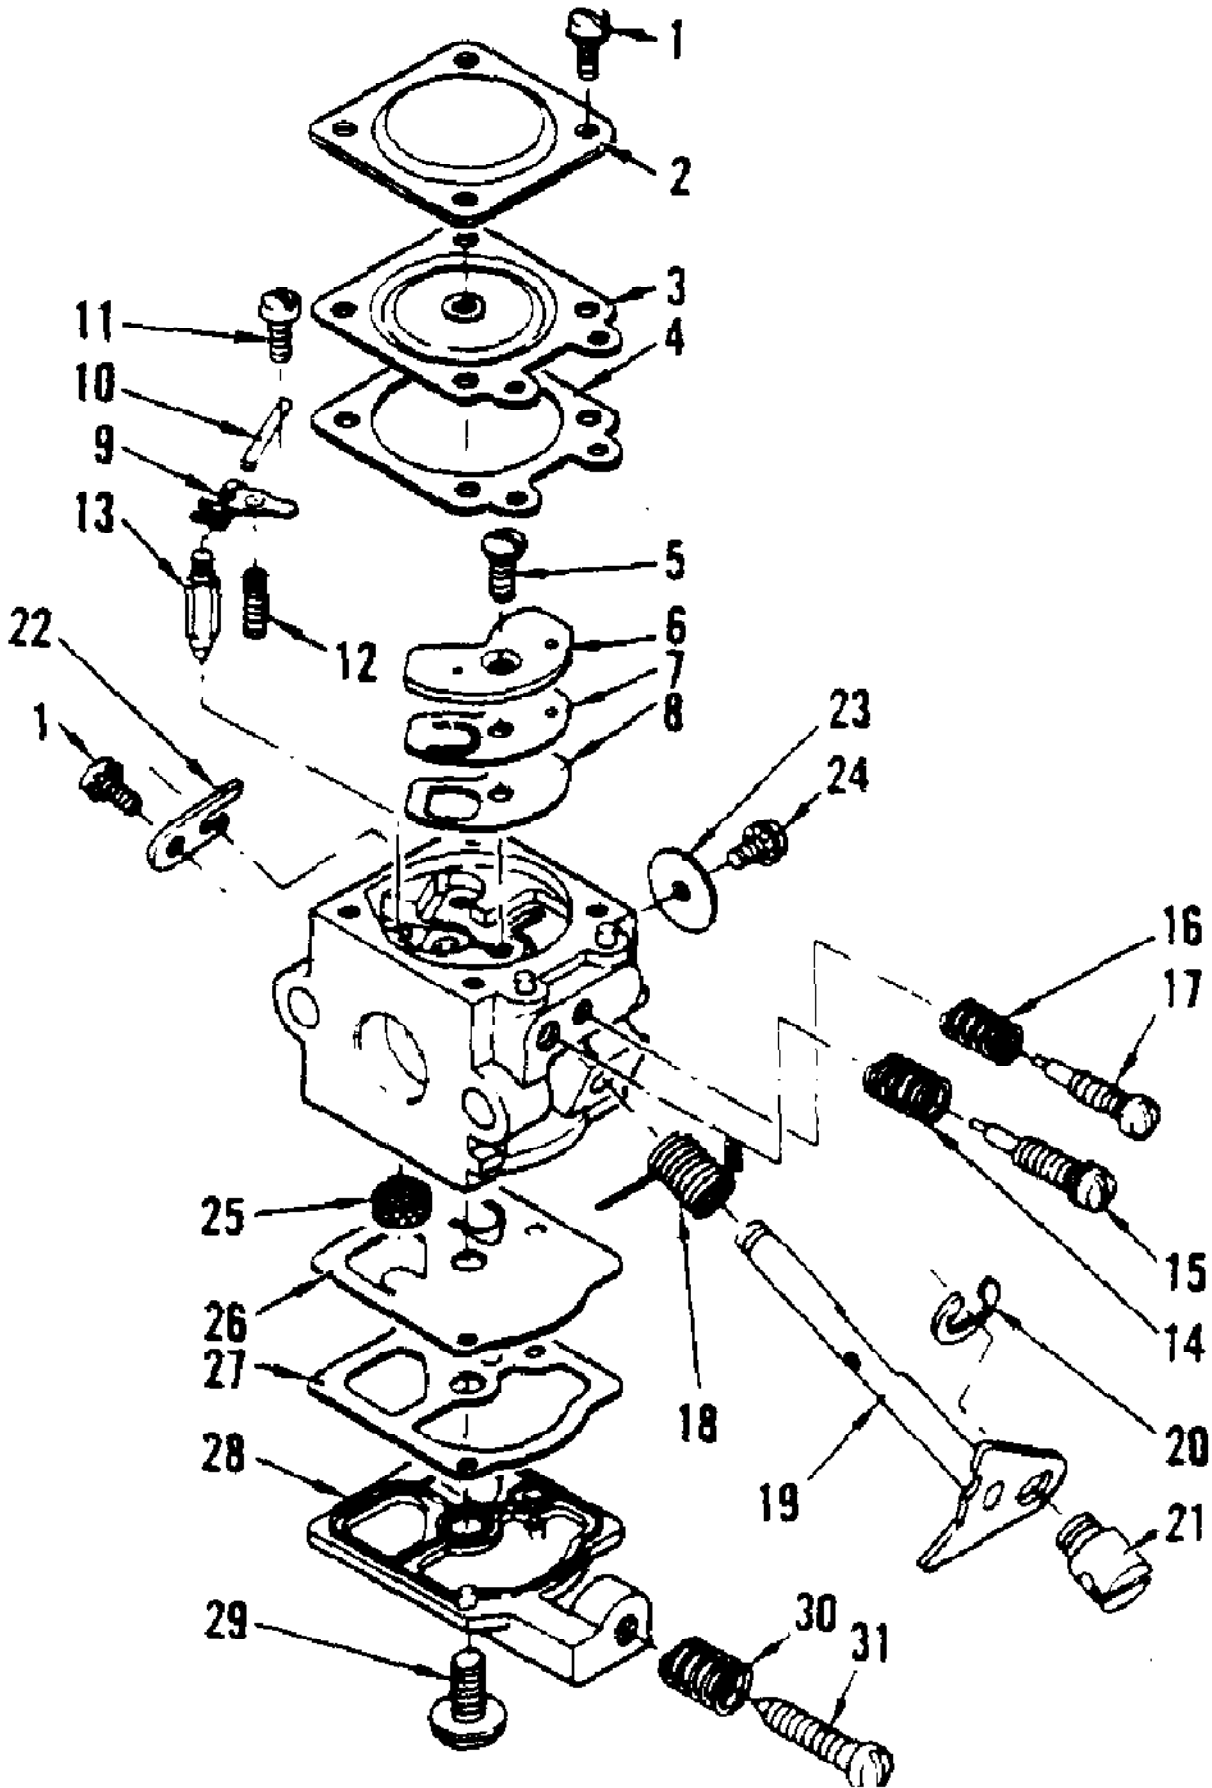

Ref #	Part Number	Qty	Description
	213918	1	Carburetor Assembly (WA-81)
	215347	1	Carburetor Assembly (WA-100)
1	214428	5	Screw
2	213994	1	Cover - Metering Diaphragm
3	213995	1	Diaphragm - Metering
4	213996	1	Gasket - Metering, Diaphragm
5	213997	1	Screw - Circuit Plate
6	213998	1	Plate - Circuit
7	213999	1	Diaphragm - Circuit Plate
8	214000	1	Gasket - Circuit Plate
9	214001	1	Lever - Metering
10	214002	1	Pin - Metering Lever
11	214429	1	Screw - Metering Pin Lever
12	214003	1	Spring - Metering Lever
13	214427	1	Valve - Inlet Needle
14	214430	1	Spring - High Speed Needle
14	215350	1	Spring - High Speed Needle
15	214004	1	Needle - High Speed
15	215017	1	Needle - High Speed
16	215350	1	Spring - Idle Needle
17	214006	1	Needle - Idle
18	214007	1	Spring - Throttle Return
19	215348	1	Shaft - Throttle
19	215349	1	Shaft - Throttle
20	214009	1	Clip
21	214010	1	Swivel
22	214011	1	Clip - Throttle Shaft
23	214012	1	Valve - Throttle
24	214431	1	Screw - Throttle Valve
25	214013	1	Screw - Inlet
26	214014	1	Diaphragm - Fuel Pump
27	214015	1	Gasket - Fuel Pump
28	214016	1	Cover - Fuel Pump
28	215018	1	Cover - Fuel Pump
29	214017	1	Screw - Fuel Pump Cover
30	214018	1	Spring - Idle Screw
31	214019	1	Screw - Idle Adjustment