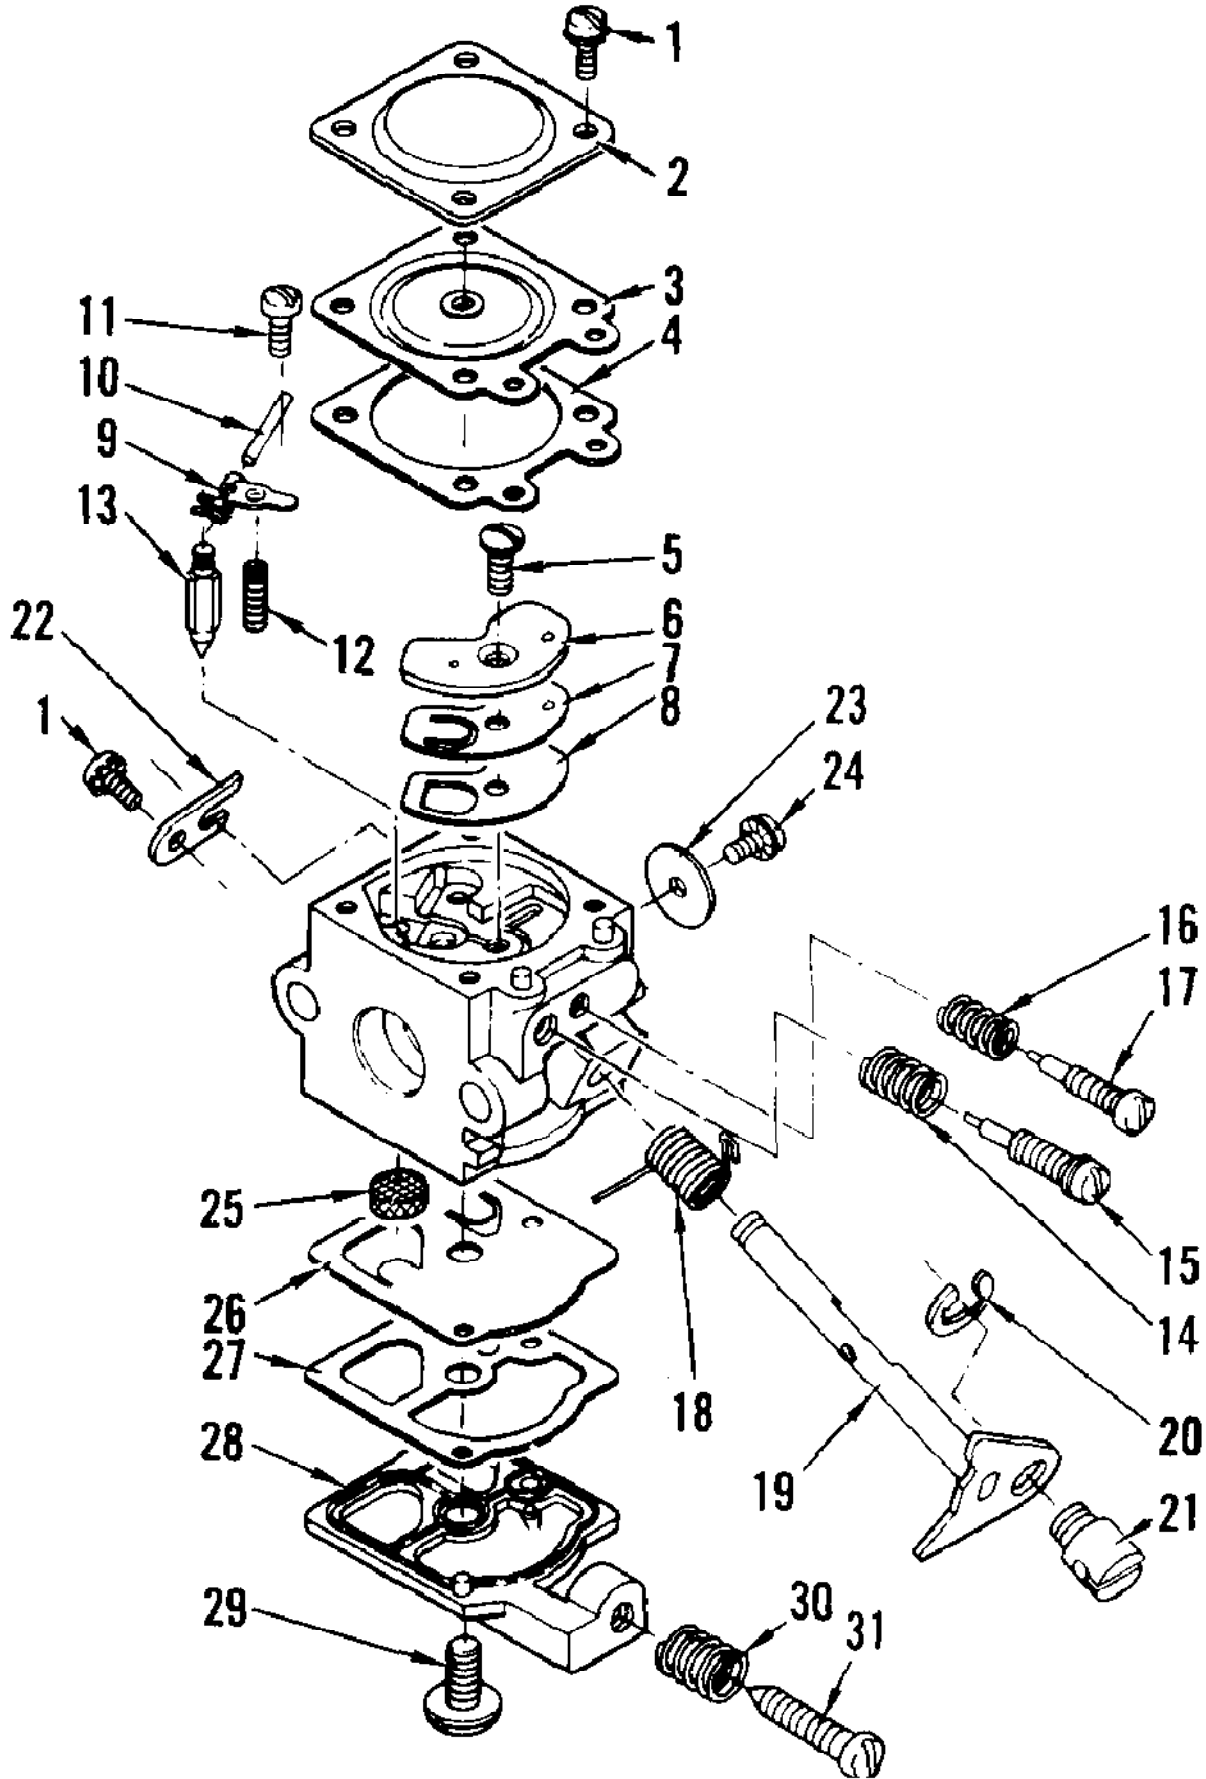

Ref #	Part Number	Qty	Description
	213947	1	Carburetor Assembly (WA-80)
1	214428	5	Screw - Cover
2	213994	1	Cover - Diaphragm
3	213995	1	Diaphragm - Metering
4	213996	1	Gasket - Diaphragm
5	213997	1	Screw - Circuit plate
6	213998	1	Plate - Circuit
7	213999	1	Diaphragm - Circuit plate
8	214000	1	Gasket - Circuit plate
9	214001	1	Lever - Metering
10	214002	1	Pin - Lever
11	214429	1	Screw - Lever pin
12	214433	1	Spring - Lever
13	214427	1	Valve - Inlet needle
14	214430	1	Spring - High speed needle
15	214004	1	Needle - High speed
16	214005	1	Spring - Idle needle
17	214020	1	Needle - Idle
18	214007	1	Spring - Throttle return
19	214021	1	Shaft - Throttle
20	214009	1	Clip
21	214010	1	Swivel
22	214011	1	Clip - Throttle shaft
23	214022	1	Valve - Throttle
24	214431	1	Screw - Throttle valve
25	214013	1	Screen - Inlet
26	214014	1	Diaphragm - Fuel pump
27	214015	1	Gasket - Fuel pump
28	215018	1	Cover - Fuel pump
29	214017	1	Screw - Pump cover
30	214024	1	Spring - Idle screw
31	214025	1	Screw - Idle adjusting

Ref #	Part Number	Qty	Description
55	214140	1	Eyelet
56	214141	1	Pin - Cotter
57	214134	1	Plate - Rear
58	214143	1	Sleeve - Drive adapter
59	95889	1	Spool/Line
60	95892	1	Line - .095"
61	214138	1	Spring - Compression
62	214137	1	Nut - Drive adapter
63	214136	1	Pad - Foam
64	214142	1	"O" Ring