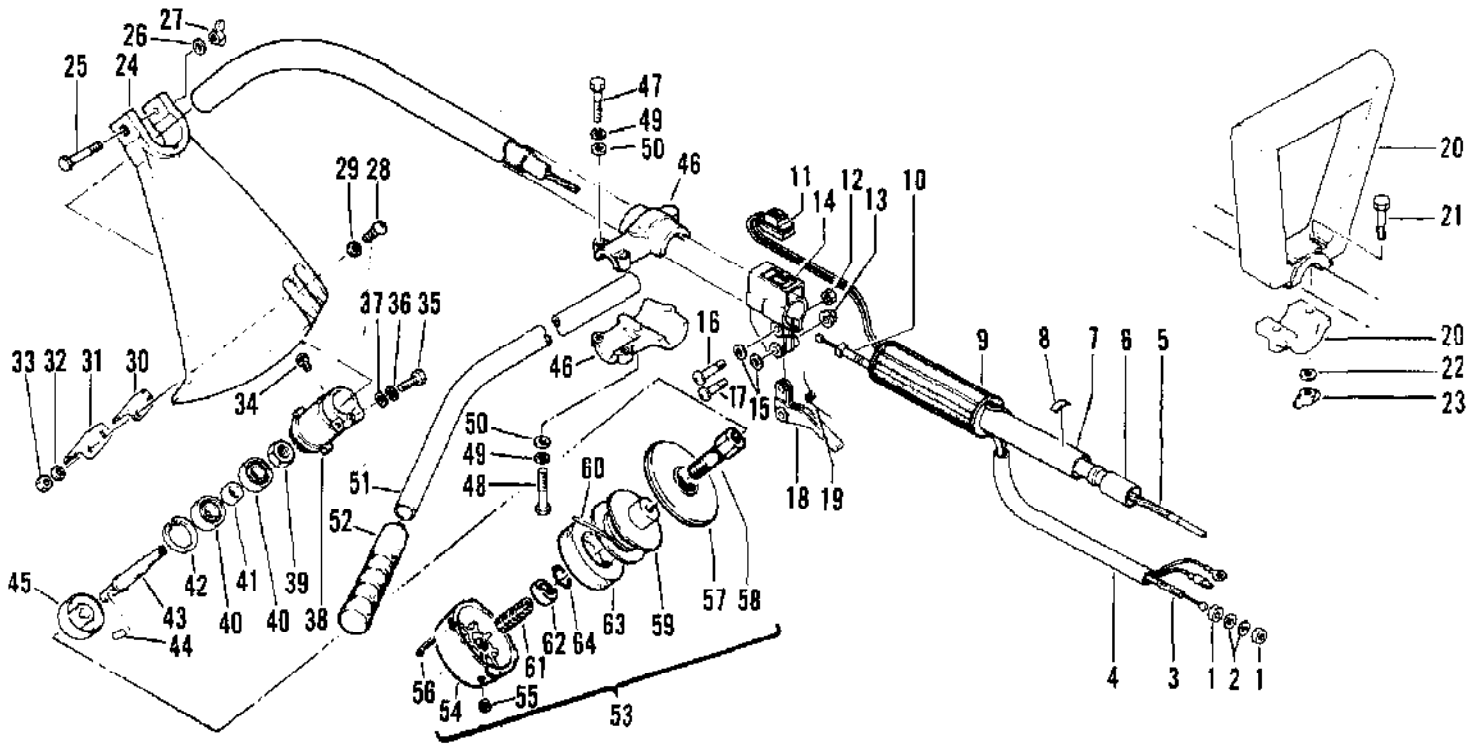

No  
Diagram  
Available  
  
Parts List  
Only

Ref #	Part Number	Qty	Description
	95892		Package - 1 lb. .095" line
	95902		Package - 5 lbs. .095" line
	214434		Wrench
	95894		Package - Spark Arrester Screen

Ref #	Part Number	Qty	Description
	213947	1	Carburetor Assembly (WA-80)
1	214428	5	Screw - Cover
2	213994	1	Cover - Diaphragm
3	213995	1	Diaphragm - Metering
4	213996	1	Gasket - Diaphragm
5	213997	1	Screw - Circuit plate
6	213998	1	Plate - Circuit
7	213999	1	Diaphragm - Circuit plate
8	214000	1	Gasket - Circuit plate
9	214001	1	Lever - Metering
10	214002	1	Pin - Lever
11	214429	1	Screw - Lever pin
12	214433	1	Spring - Lever
13	214427	1	Valve - Inlet needle
14	214430	1	Spring - High speed needle
15	214004	1	Needle - High speed
16	214005	1	Spring - Idle needle
17	214020	1	Needle - Idle
18	214007	1	Spring - Throttle return
19	214021	1	Shaft - Throttle
20	214009	1	Clip
21	214010	1	Swivel
22	214011	1	Clip - Throttle shaft
23	214022	1	Valve - Throttle
24	214431	1	Screw - Throttle valve
25	214013	1	Screen - Inlet
26	214014	1	Diaphragm - Fuel pump
27	214015	1	Gasket - Fuel pump
28	215018	1	Cover - Fuel pump
29	214017	1	Screw - Pump cover
30	214024	1	Spring - Idle screw
31	214025	1	Screw - Idle adjusting

Ref #	Part Number	Qty	Description
55	214140	1	Eyelet
56	214141	1	Pin - Cotter
57	214134	1	Plate - Rear
58	214143	1	Sleeve - Drive adapter
59	95889	1	Spool/Line
60	95892	1	Line - .095"
61	214138	1	Spring - Compression
62	214137	1	Nut - Drive adapter
63	214136	1	Pad - Foam
64	214142	1	"O" Ring