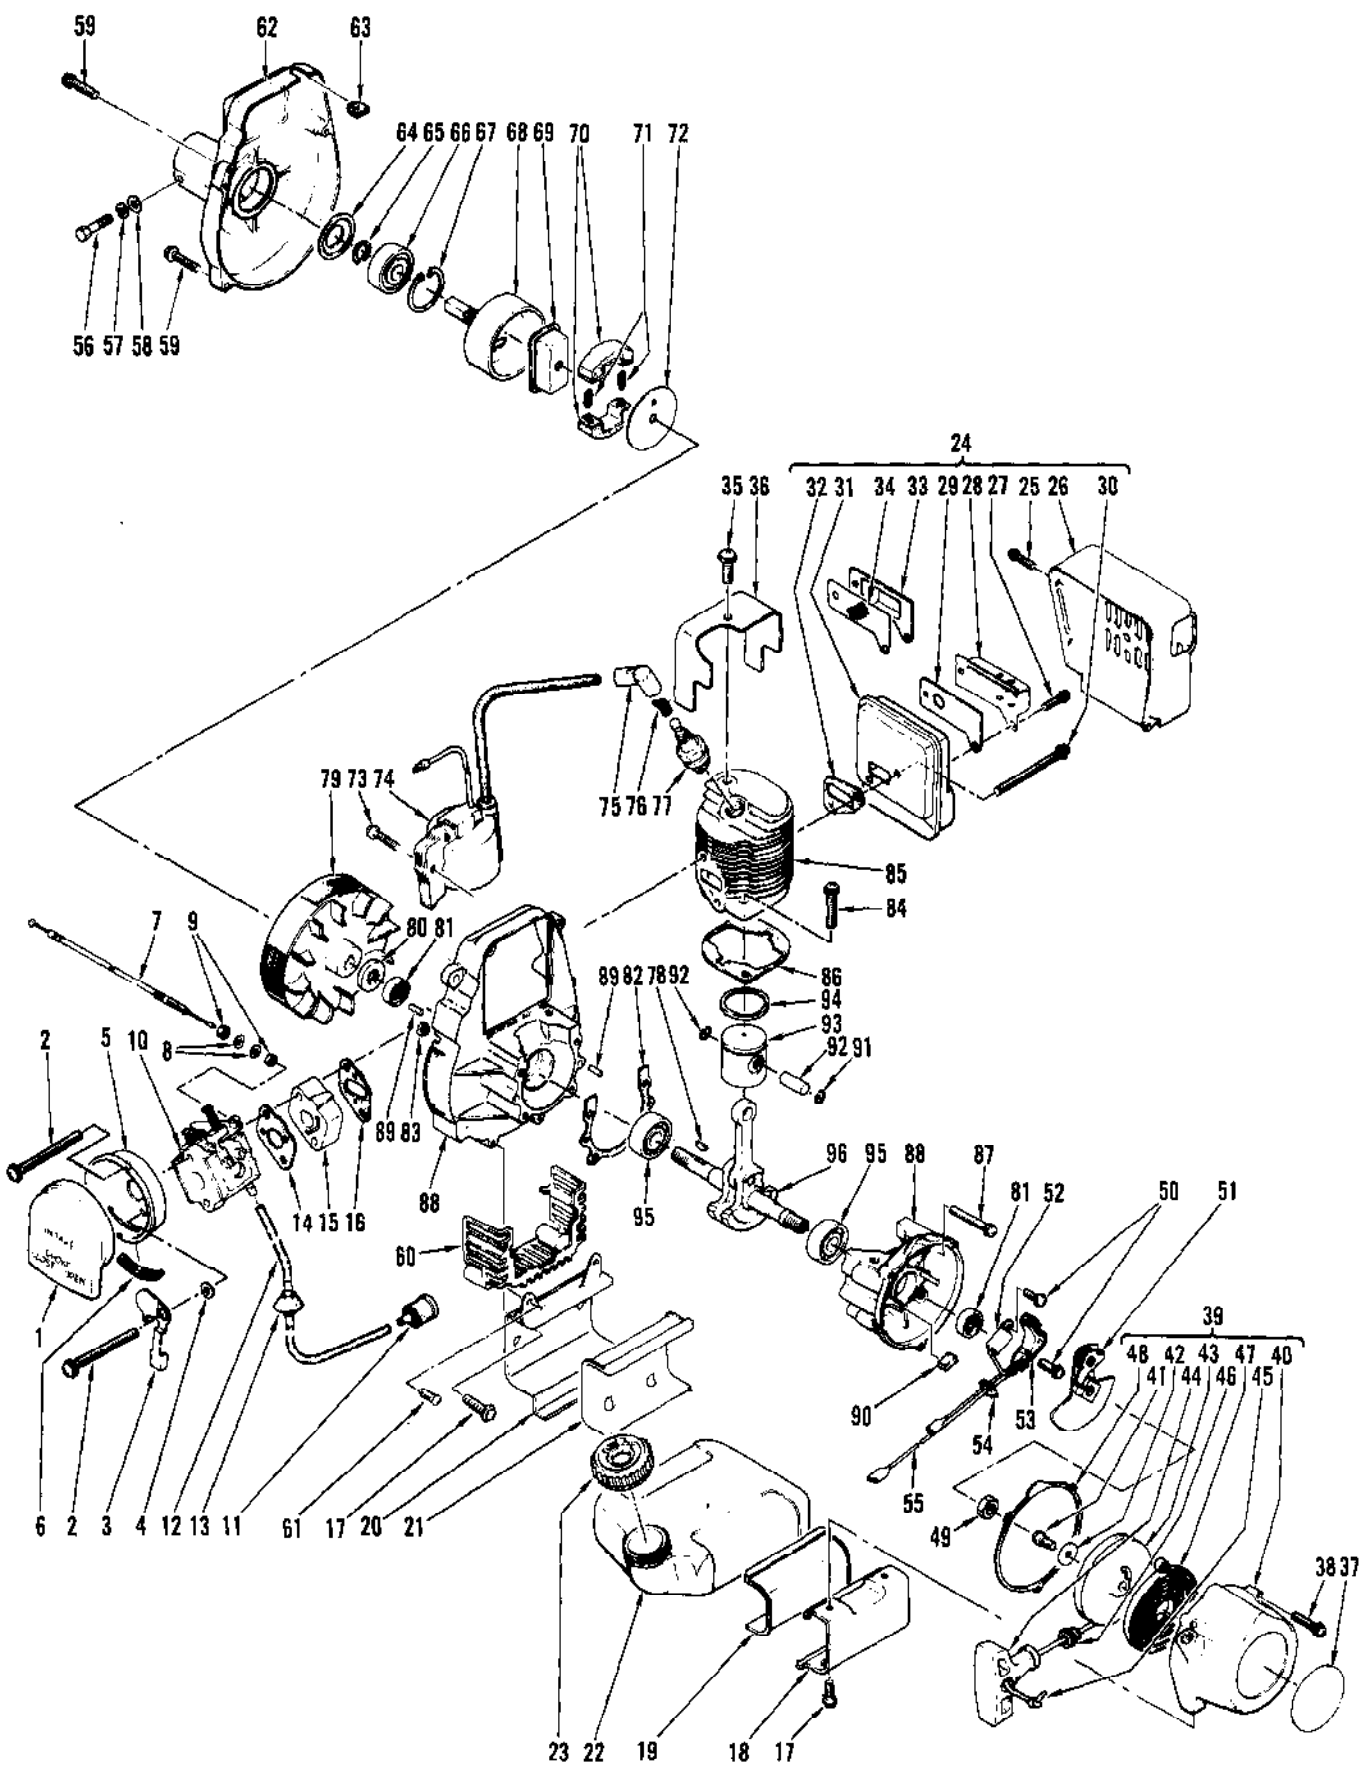

Ref #	Part Number	Qty	Description
	213947	1	Carburetor Assembly (WA-80)
1	214428	5	Screw - Cover
2	213994	1	Cover - Diaphragm
3	213995	1	Diaphragm - Metering
4	213996	1	Gasket - Diaphragm
5	213997	1	Screw - Circuit plate
6	213998	1	Plate - Circuit
7	213999	1	Diaphragm - Circuit plate
8	214000	1	Gasket - Circuit plate
9	214001	1	Lever - Metering
10	214002	1	Pin - Lever
11	214429	1	Screw - Lever pin
12	214433	1	Spring - Lever
13	214427	1	Valve - Inlet needle
14	214430	1	Spring - High speed needle
15	214004	1	Needle - High speed
16	214005	1	Spring - Idle needle
17	214020	1	Needle - Idle
18	214007	1	Spring - Throttle return
19	214021	1	Shaft - Throttle
20	214009	1	Clip
21	214010	1	Swivel
22	214011	1	Clip - Throttle shaft
23	214022	1	Valve - Throttle
24	214431	1	Screw - Throttle valve
25	214013	1	Screen - Inlet
26	214014	1	Diaphragm - Fuel pump
27	214015	1	Gasket - Fuel pump
28	215018	1	Cover - Fuel pump
29	214017	1	Screw - Pump cover
30	214024	1	Spring - Idle screw
31	214025	1	Screw - Idle adjusting

Ref #	Part Number	Qty	Description
55	214140	1	Eyelet
56	214141	1	Pin - Cotter
57	214134	1	Plate - Rear
58	214143	1	Sleeve - Drive adapter
59	95889	1	Spool/Line
60	95892	1	Line - .095"
61	214138	1	Spring - Compression
62	214137	1	Nut - Drive adapter
63	214136	1	Pad - Foam
64	214142	1	"O" Ring