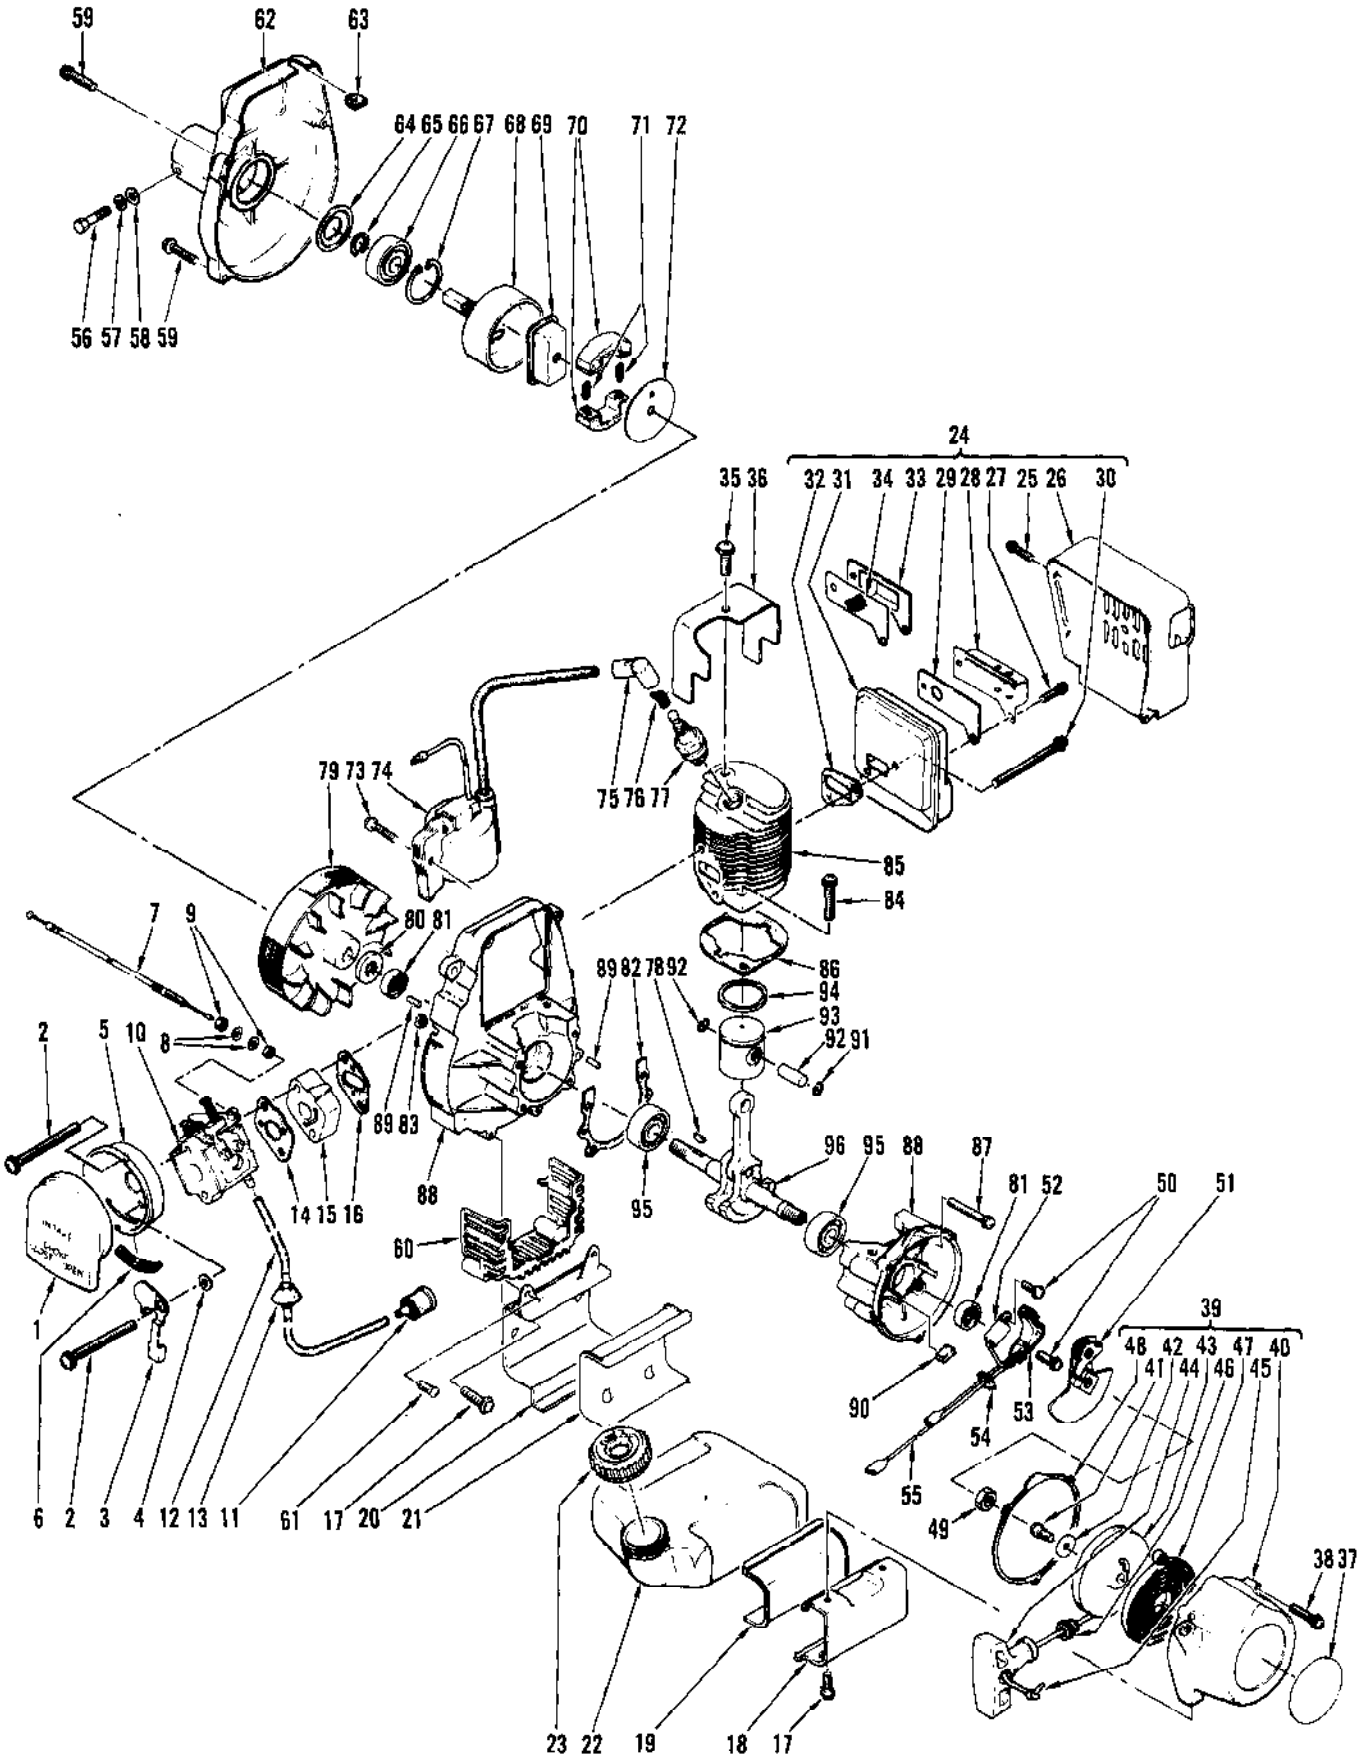

| Ref # | Part Number | Qty | Description |
|-------|-------------|-----|-----------------------------|
| | 213947 | 1 | Carburetor Assembly (WA-80) |
| 1 | 214428 | 5 | Screw - Cover |
| 2 | 213994 | 1 | Cover - Diaphragm |
| 3 | 213995 | 1 | Diaphragm - Metering |
| 4 | 213996 | 1 | Gasket - Diaphragm |
| 5 | 213997 | 1 | Screw - Circuit plate |
| 6 | 213998 | 1 | Plate - Circuit |
| 7 | 213999 | 1 | Diaphragm - Circuit plate |
| 8 | 214000 | 1 | Gasket - Circuit plate |
| 9 | 214001 | 1 | Lever - Metering |
| 10 | 214002 | 1 | Pin - Lever |
| 11 | 214429 | 1 | Screw - Lever pin |
| 12 | 214433 | 1 | Spring - Lever |
| 13 | 214427 | 1 | Valve - Inlet needle |
| 14 | 214430 | 1 | Spring - High speed needle |
| 15 | 214004 | 1 | Needle - High speed |
| 16 | 214005 | 1 | Spring - Idle needle |
| 17 | 214020 | 1 | Needle - Idle |
| 18 | 214007 | 1 | Spring - Throttle return |
| 19 | 214021 | 1 | Shaft - Throttle |
| 20 | 214009 | 1 | Clip |
| 21 | 214010 | 1 | Swivel |
| 22 | 214011 | 1 | Clip - Throttle shaft |
| 23 | 214022 | 1 | Valve - Throttle |
| 24 | 214431 | 1 | Screw - Throttle valve |
| 25 | 214013 | 1 | Screen - Inlet |
| 26 | 214014 | 1 | Diaphragm - Fuel pump |
| 27 | 214015 | 1 | Gasket - Fuel pump |
| 28 | 215018 | 1 | Cover - Fuel pump |
| 29 | 214017 | 1 | Screw - Pump cover |
| 30 | 214024 | 1 | Spring - Idle screw |
| 31 | 214025 | 1 | Screw - Idle adjusting |

| Ref # | Part Number | Qty | Description |
|-------|-------------|-----|------------------------|
| 55 | 214140 | 1 | Eyelet |
| 56 | 214141 | 1 | Pin - Cotter |
| 57 | 214134 | 1 | Plate - Rear |
| 58 | 214143 | 1 | Sleeve - Drive adapter |
| 59 | 95889 | 1 | Spool/Line |
| 60 | 95892 | 1 | Line - .095" |
| 61 | 214138 | 1 | Spring - Compression |
| 62 | 214137 | 1 | Nut - Drive adapter |
| 63 | 214136 | 1 | Pad - Foam |
| 64 | 214142 | 1 | "O" Ring |