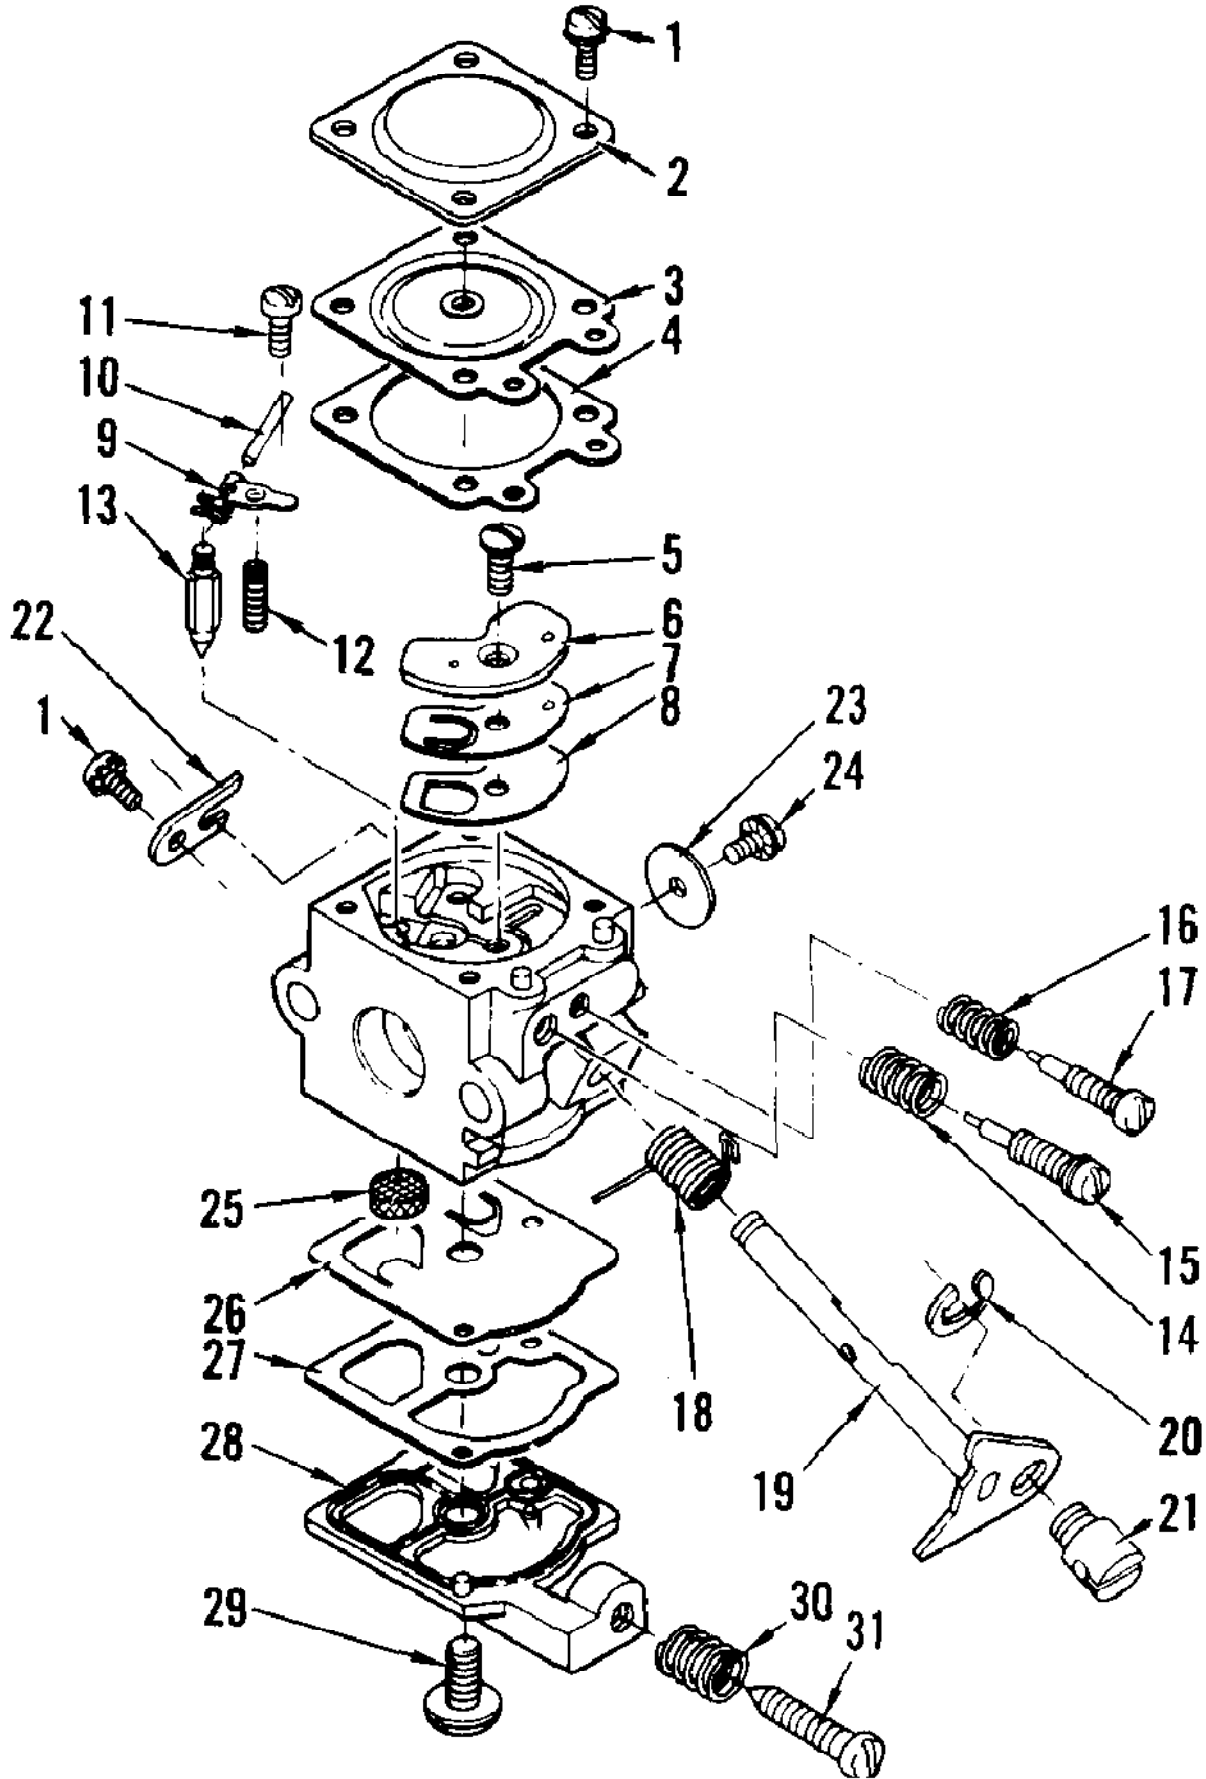

| Ref # | Part Number | Qty | Description |
|-------|-------------|-----|-----------------------------|
| | 213947 | 1 | Carburetor Assembly (WA-80) |
| 1 | 214428 | 5 | Screw - Cover |
| 2 | 213994 | 1 | Cover - Diaphragm |
| 3 | 213995 | 1 | Diaphragm - Metering |
| 4 | 213996 | 1 | Gasket - Diaphragm |
| 5 | 213997 | 1 | Screw - Circuit plate |
| 6 | 213998 | 1 | Plate - Circuit |
| 7 | 213999 | 1 | Diaphragm - Circuit plate |
| 8 | 214000 | 1 | Gasket - Circuit plate |
| 9 | 214001 | 1 | Lever - Metering |
| 10 | 214002 | 1 | Pin - Lever |
| 11 | 214429 | 1 | Screw - Lever pin |
| 12 | 214433 | 1 | Spring - Lever |
| 13 | 214427 | 1 | Valve - Inlet needle |
| 14 | 214430 | 1 | Spring - High speed needle |
| 15 | 214004 | 1 | Needle - High speed |
| 16 | 214005 | 1 | Spring - Idle needle |
| 17 | 214020 | 1 | Needle - Idle |
| 18 | 214007 | 1 | Spring - Throttle return |
| 19 | 214021 | 1 | Shaft - Throttle |
| 20 | 214009 | 1 | Clip |
| 21 | 214010 | 1 | Swivel |
| 22 | 214011 | 1 | Clip - Throttle shaft |
| 23 | 214022 | 1 | Valve - Throttle |
| 24 | 214431 | 1 | Screw - Throttle valve |
| 25 | 214013 | 1 | Screen - Inlet |
| 26 | 214014 | 1 | Diaphragm - Fuel pump |
| 27 | 214015 | 1 | Gasket - Fuel pump |
| 28 | 215018 | 1 | Cover - Fuel pump |
| 29 | 214017 | 1 | Screw - Pump cover |
| 30 | 214024 | 1 | Spring - Idle screw |
| 31 | 214025 | 1 | Screw - Idle adjusting |

| Ref # | Part Number | Qty | Description |
|-------|-------------|-----|------------------------|
| 55 | 214140 | 1 | Eyelet |
| 56 | 214141 | 1 | Pin - Cotter |
| 57 | 214134 | 1 | Plate - Rear |
| 58 | 214143 | 1 | Sleeve - Drive adapter |
| 59 | 95889 | 1 | Spool/Line |
| 60 | 95892 | 1 | Line - .095" |
| 61 | 214138 | 1 | Spring - Compression |
| 62 | 214137 | 1 | Nut - Drive adapter |
| 63 | 214136 | 1 | Pad - Foam |
| 64 | 214142 | 1 | "O" Ring |