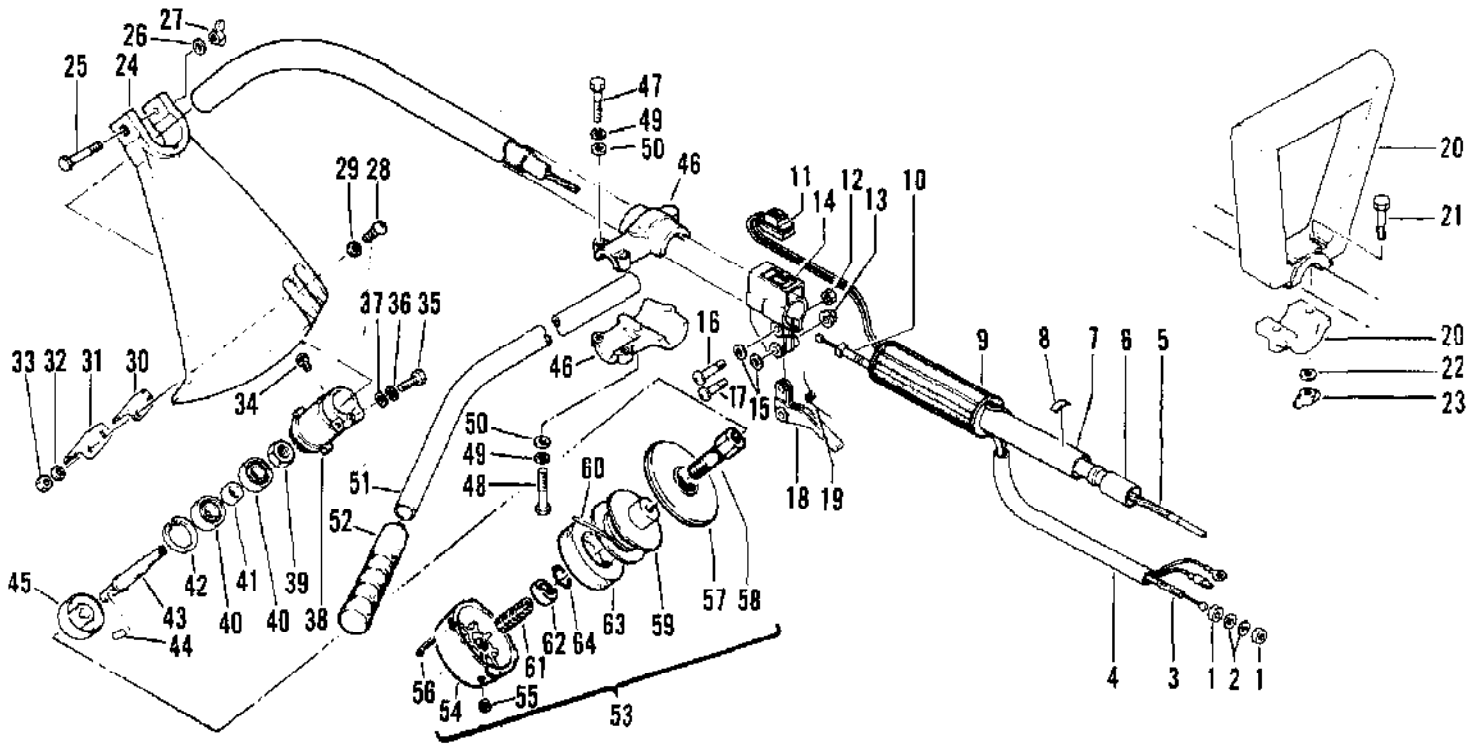

No
Diagram
Available

Parts List
Only

| Ref # | Part Number | Qty | Description |
|-------|-------------|-----|---------------------------------|
| | 95892 | | Package - 1 lb. .095" line |
| | 95902 | | Package - 5 lbs. .095" line |
| | 214434 | | Wrench |
| | 95894 | | Package - Spark Arrester Screen |

| Ref # | Part Number | Qty | Description |
|-------|-------------|-----|-----------------------------|
| | 213947 | 1 | Carburetor Assembly (WA-80) |
| 1 | 214428 | 5 | Screw - Cover |
| 2 | 213994 | 1 | Cover - Diaphragm |
| 3 | 213995 | 1 | Diaphragm - Metering |
| 4 | 213996 | 1 | Gasket - Diaphragm |
| 5 | 213997 | 1 | Screw - Circuit plate |
| 6 | 213998 | 1 | Plate - Circuit |
| 7 | 213999 | 1 | Diaphragm - Circuit plate |
| 8 | 214000 | 1 | Gasket - Circuit plate |
| 9 | 214001 | 1 | Lever - Metering |
| 10 | 214002 | 1 | Pin - Lever |
| 11 | 214429 | 1 | Screw - Lever pin |
| 12 | 214433 | 1 | Spring - Lever |
| 13 | 214427 | 1 | Valve - Inlet needle |
| 14 | 214430 | 1 | Spring - High speed needle |
| 15 | 214004 | 1 | Needle - High speed |
| 16 | 214005 | 1 | Spring - Idle needle |
| 17 | 214020 | 1 | Needle - Idle |
| 18 | 214007 | 1 | Spring - Throttle return |
| 19 | 214021 | 1 | Shaft - Throttle |
| 20 | 214009 | 1 | Clip |
| 21 | 214010 | 1 | Swivel |
| 22 | 214011 | 1 | Clip - Throttle shaft |
| 23 | 214022 | 1 | Valve - Throttle |
| 24 | 214431 | 1 | Screw - Throttle valve |
| 25 | 214013 | 1 | Screen - Inlet |
| 26 | 214014 | 1 | Diaphragm - Fuel pump |
| 27 | 214015 | 1 | Gasket - Fuel pump |
| 28 | 215018 | 1 | Cover - Fuel pump |
| 29 | 214017 | 1 | Screw - Pump cover |
| 30 | 214024 | 1 | Spring - Idle screw |
| 31 | 214025 | 1 | Screw - Idle adjusting |