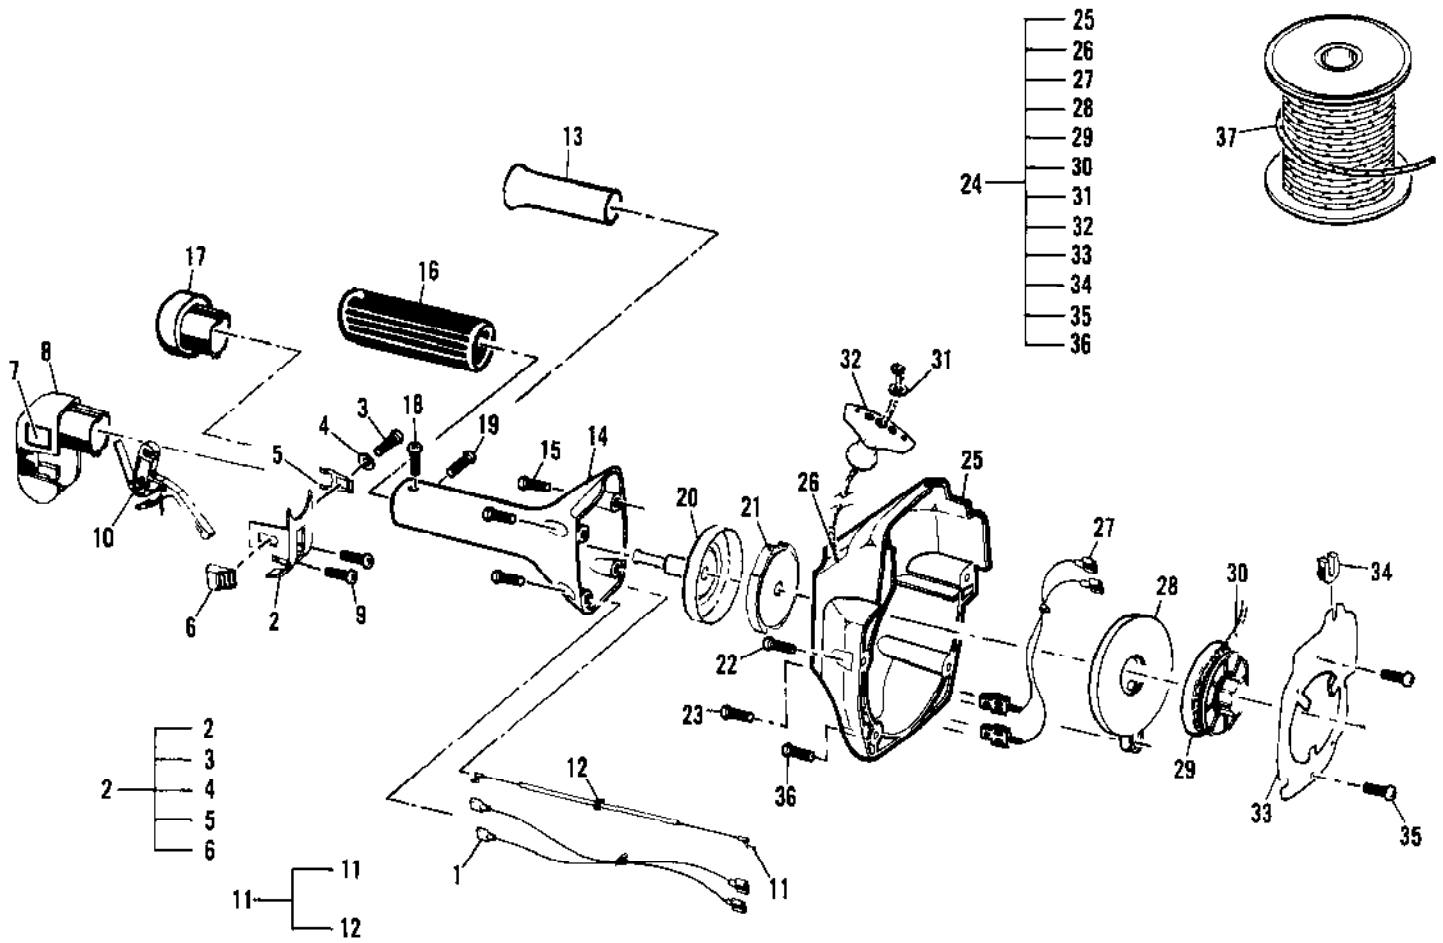

Ref #	Part Number	Qty	Description
	224033-02		Carb w/Choke, Walbro WT-231A
1		1	Ring, Screen Retainer
2		1	Ring, Shaft Retainer
3		1	Lever, Throttle
4		1	Cover, Metering Lever
5		1	Cover, Fuel Pump
6		1	Shaft Assembly, Throttle
7		1	Valve, Throttle
8		1	Shaft Assembly, Choke
9		1	Valve, Choke
10		1	Valve, Inlet Needle
11		1	Seat Assembly, Check Valve
12		1	Plug, Cup 5mm
13		1	Plug, Welch 5/16
14		1	Ball, Choke Friction
15		1	Gasket, Metering Diaphragm
16		1	Gasket, Fuel Pump
17		1	Diaphragm, Fuel Pump
18		1	Diaphragm Assembly, Metering
19		3	Screw, Valve
20		1	Screw, Metering Lever Pin
21		1	Screw, Pump Cover
22		1	Screw, Idle Adjust Kit
23		4	Screw, Metering Cover
24		1	Spring, Choke Friction
25		1	Spring, Idle Needle
26		1	Spring, High Speed Needle
27		1	Spring, Throttle Return
28		1	Spring, Metering Lever
29		1	Needle, High Speed
30		1	Needle, Idle
31		1	Screen, Check Valve
32		1	Screen, Fuel Inlet
33		1	Pin, Metering Lever
34		1	Lever, Metering
	300457		Kit, Carburetor Repair
	224460		Kit, Gasket/Diaphragm