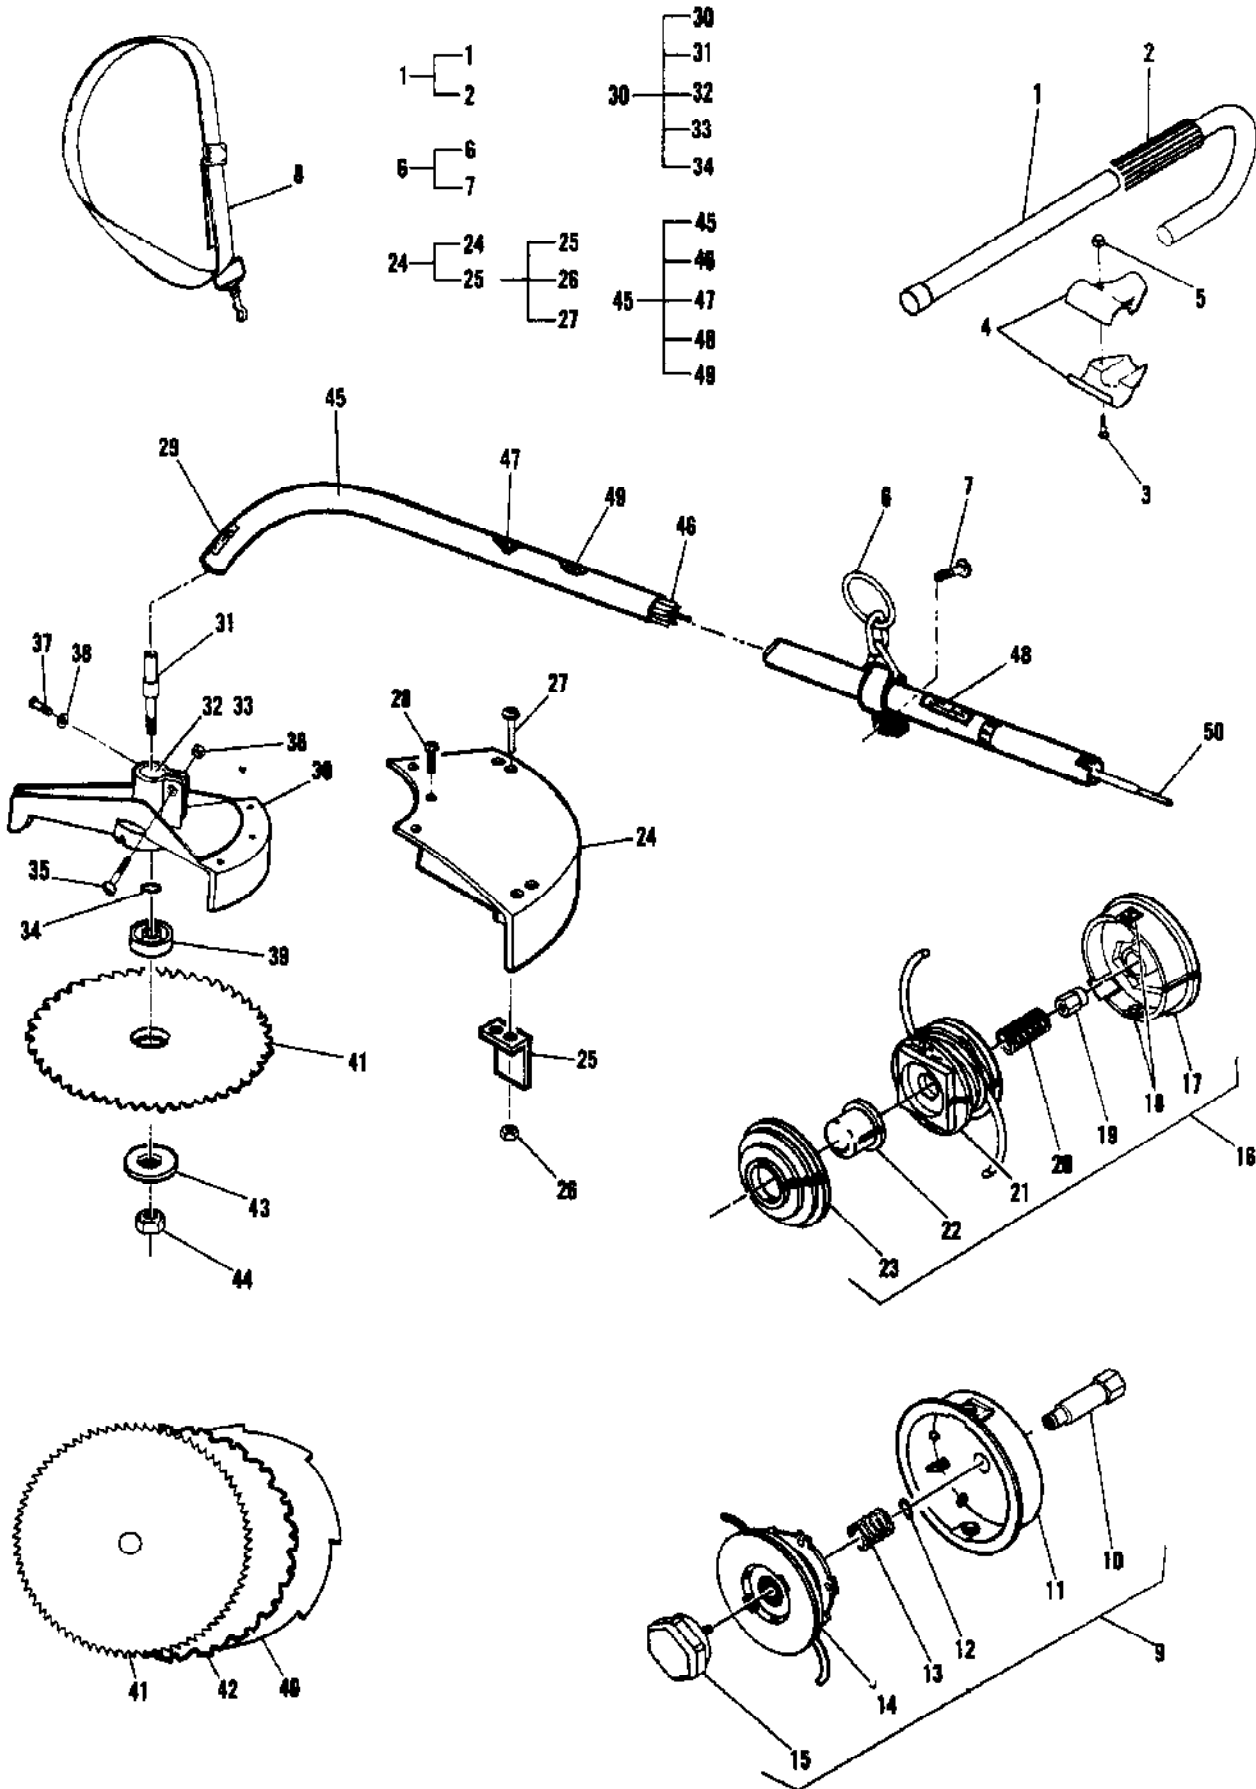

Ref #	Part Number	Qty	Description
1	300541	1	Handle Assembly, Barrier
2	322139	1	Grip
3	217935	2	Screw, 10-24 x .50 Torx
4	215337	2	Clamp, Handle
5	218315	2	Nut
6	218001	1	Ring Assembly, Harness
7		1	Bolt M5 x 13 Hex Not available separately.
8	224083	1	Harness
9	225196	1	String Head Asy (Mc-M R/T)
10	225193	1	Stud, Right Hand Thread
11	300115	1	Housing / Eyelet Assembly
12	111073	1	Ring, Retainer
13	225206	1	Spring, Small
14	322112	1	Spool Assembly, R/T 0.095"
15	300002	1	Knob Assembly, R/T
16	322123	1	String Head Assembly (M R/T)
17	322124	1	Housing
18	219759	2	Eyelet
19	224907	1	Arbor, 3/8 x 24 R/H FEMALE
20	223740	1	Spring
21	224289	1	Spool w/Line
22	224910	1	Button
23	322125	1	Cover
24	300318	1	Kit, Grass Shield (un-assem.)
25	300628	1	Kit, Knife
26	216682	2	Nut, Lock 10 24 Hex
27	217936	2	Screw, 10-24 x .50 Torx
28	224175	3	Screw, M6 x 15
29	322099	1	Label, Debris Shield Warning
30	300388	1	Shield Assembly
31	224081	1	Spindle
32	224159	1	Washer, Flat
33	217133	2	Bearing, Ball
34	224158	1	Clip
35	110588	1	Screw, 12-24 x 1.12 Hex
36	110950	1	Nut, Lock 72-24
37	215874	1	Screw, M4 x 9.5 Torx
38	217672	1	Washer, M4 Flat
39	224154	1	Collar
40	216513-02	1	Blade, Grass 08 Tooth
41	216514-02	1	Blade, Brush, 80 Tooth
42	224455	1	Pro Blade
43	218075	1	Flange, Spindle
44	110594	1	Nut, Lock 3/8-24
45	300430	1	Housing Assembly, Outer
46	322281	1	Sleeve
47	223408	1	Decal, Warning Shaft
48	219030	1	Decal, Warning
49	223407	1	Decal, Ear / Eye Cover
50	322023	1	Shaft, Flex