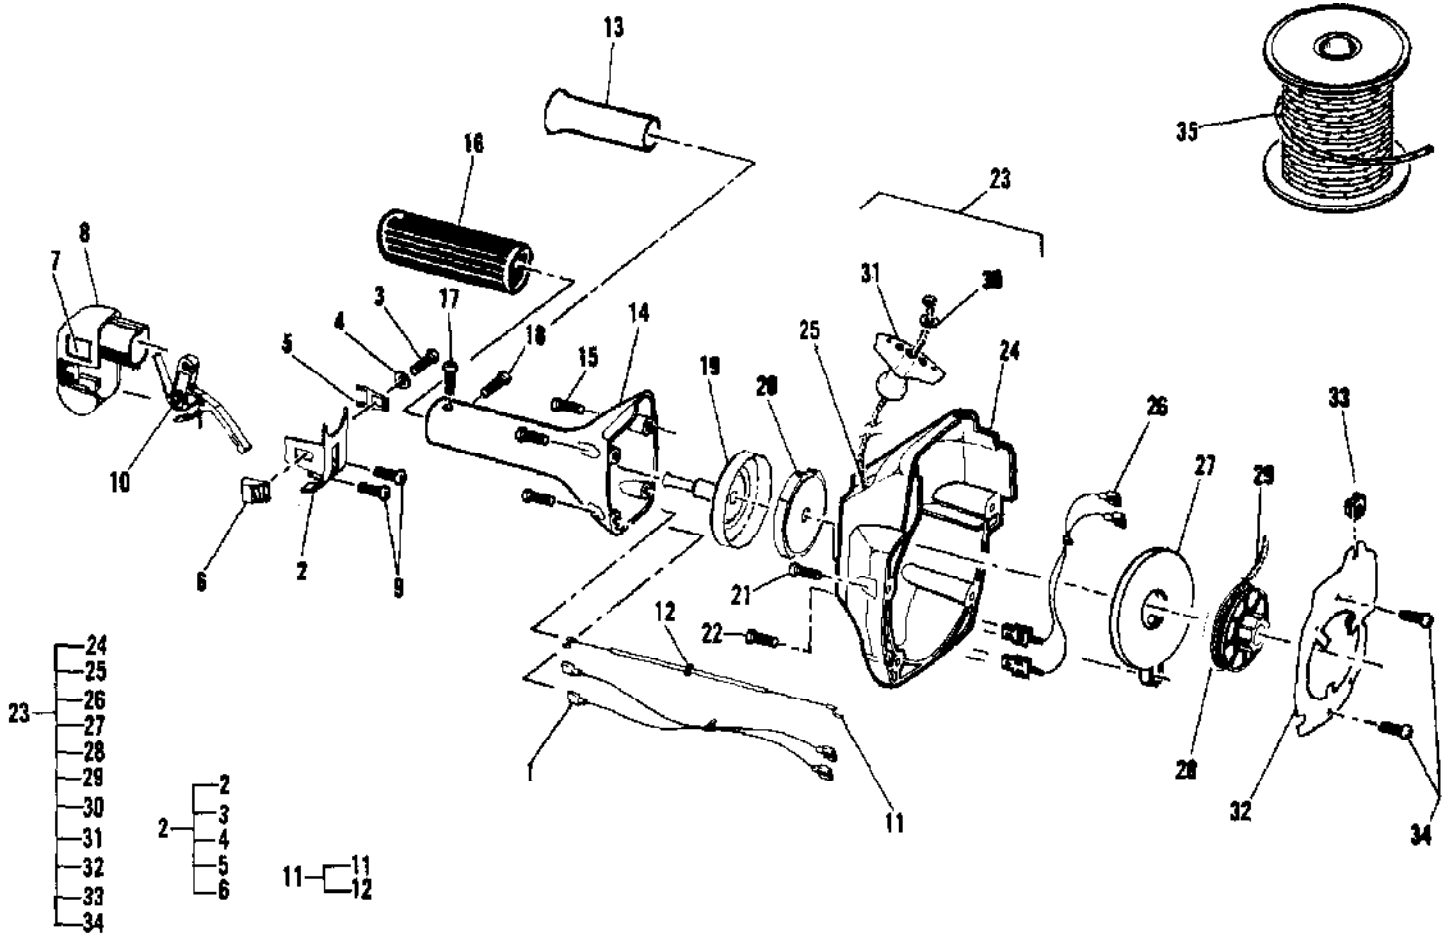

Ref #	Part Number	Qty	Description
	224033-02		Carburetor w/Choke Walbro WT-231A
1		1	Ring, Screen Retainer
2		1	Ring, Shaft Retainer
3		1	Lever, Throttle
4		1	Cover, Metering Lever
5		1	Cover, Fuel Pump
6		1	Shaft Assembly, Throttle
7		1	Valve, Throttle
8		1	Shaft Assembly, Choke
9		1	Valve, Choke
10		1	Valve, Inlet Needle
11		1	Seat Assembly, Check Valve
12		1	Plug, Cup 5mm
13		1	Plug, Welch 5/16
14		1	Ball, Choke Friction
15		1	Gasket, Metering Diaphragm
16		1	Gasket, Fuel Pump
17		1	Diaphragm, Fuel Pump
18		1	Diaphragm Assembly, Metering
19		3	Screw, Valve
20		1	Screw, Metering Lever Pin
21		1	Screw, Pump Cover
22		1	Screw, Idle Adjust Kit
23		4	Screw, Metering Cover
24		1	Spring, Choke Friction
25		1	Spring, Idle Needle
26		1	Spring, High Speed Needle
27		1	Spring, Throttle Return
28		1	Spring, Metering Lever
29		1	Needle, High Speed
30		1	Needle, Idle
31		1	Screen, Check Valve
32		1	Screen, Fuel Inlet
33		1	Pin, Metering Lever
34		1	Lever, Metering
	300457		Kit, Carburetor Repair
	224460		Kit, Gasket / Diaphragm