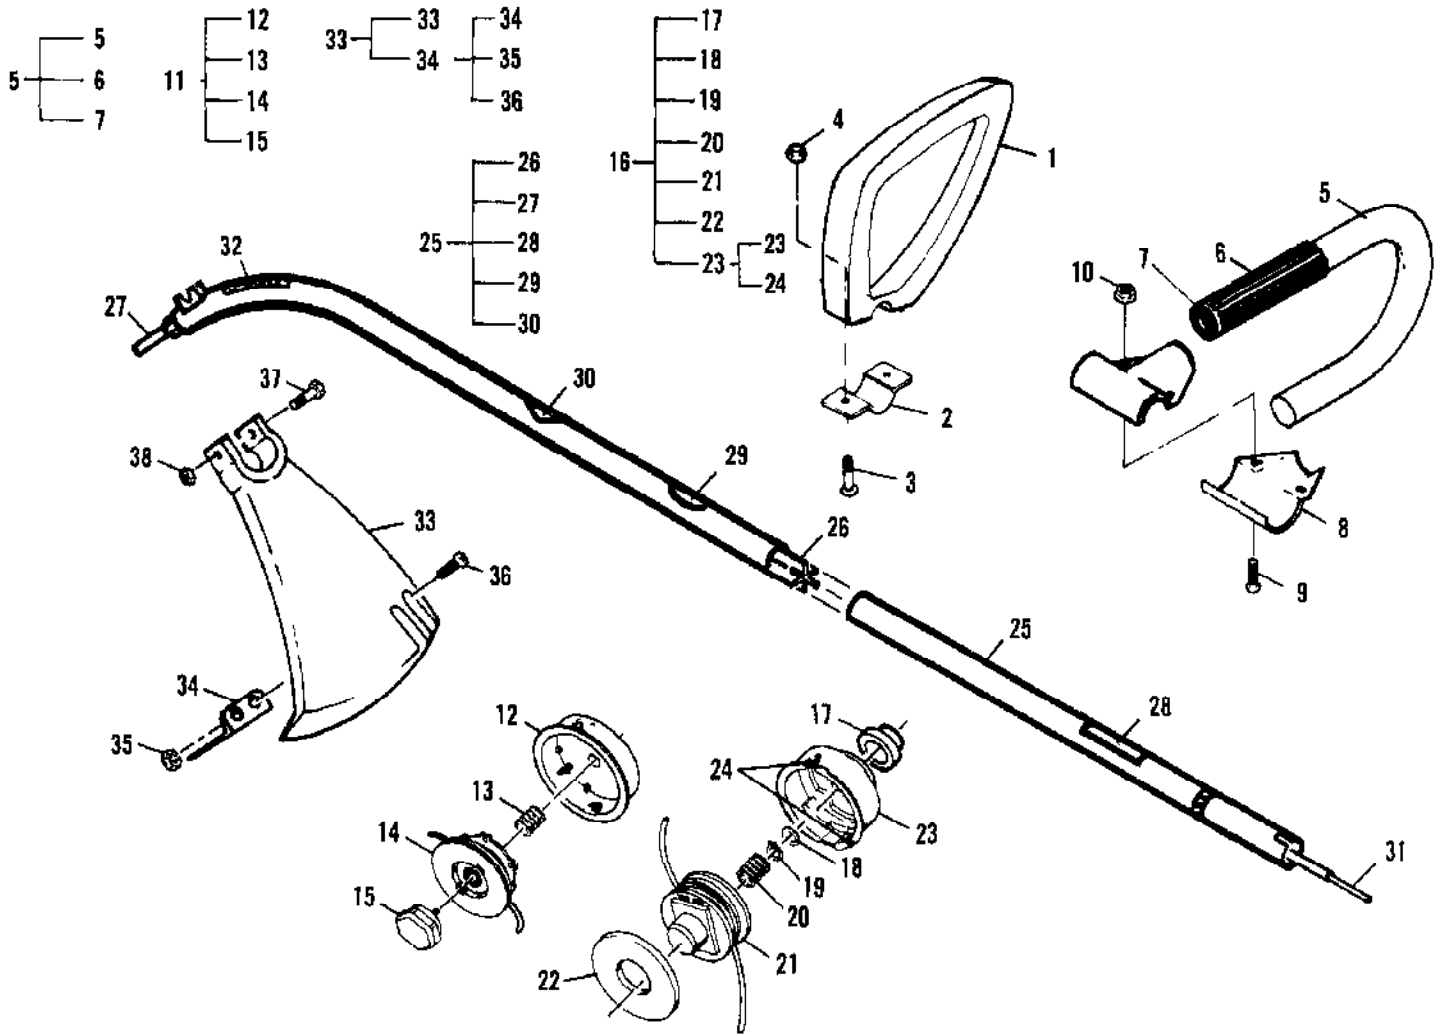

Ref #	Part Number	Qty	Description
1	217444	1	Handle Delta
2	217442	1	Clamp
3	216595	2	Screw HX M6 x .50
4	215871	2	Nut Hex M6 x 1.0
5	300540	1	Handle 'J'/Grip Asy
6	322139	1	Grip
7	218328	1	Plug
8	215337	2	Clamp - Handle
9	217935	2	Screw - TR 10-24 x .50 TOR
10	218315	2	Nut
11	300651	1	String Head Assembly (McM)
12	322025	1	Housing/eyelet Asy w/Collar
13	225206	1	Spring, Left
14	300688		Spool Assembly w/.095 Line
15	300736	1	Knob Assembly, Right
16	300110	1	Kit, String Head
17	224998	1	Collar
18	224986	1	Washer, Plain (.390ld x 5/8)
19	222403	1	Ring, Retaining
20	223740	1	Spring, String Head
21	224268	1	Spool w/.095 Line
22	224305	1	Cover, String Head
23	224303	1	Housing/Eyelet Assembly
24	223739	2	Eyelet
25	300424	1	Housing Asy, Outer - 48"
26	217366	1	Sleeve
27		1	Spindle Not available separately
28	218295	1	Decal, Warning
29	223407	1	Decal, Eye/Ear Cover
30	211214	1	Decal, Warning (15M)
31	215324	1	Shaft - Flex
	300429	1	Housing Asy Outer - 44"
	218282	1	Sleeve
			Spindle Not available separately
	218295	1	Decal, Warning
	223407	1	Decal, Eye/Ear Cover
	211214	1	Decal, Warning (15M)
	218285	1	Shaft, Flex (44")
32	322099	1	Label, Debris Shield Warning
33	224062	1	Kit, Grass Shield
34	300626	1	Kit, Knife
35	216682	2	Nut - HX Lock 10-24
36	217935	2	Screw - TR 10-24 x .50 TOR
37	216595	1	Screw - HX M6 x .50
38	215871	1	Nut - Hex M6 x 1.0