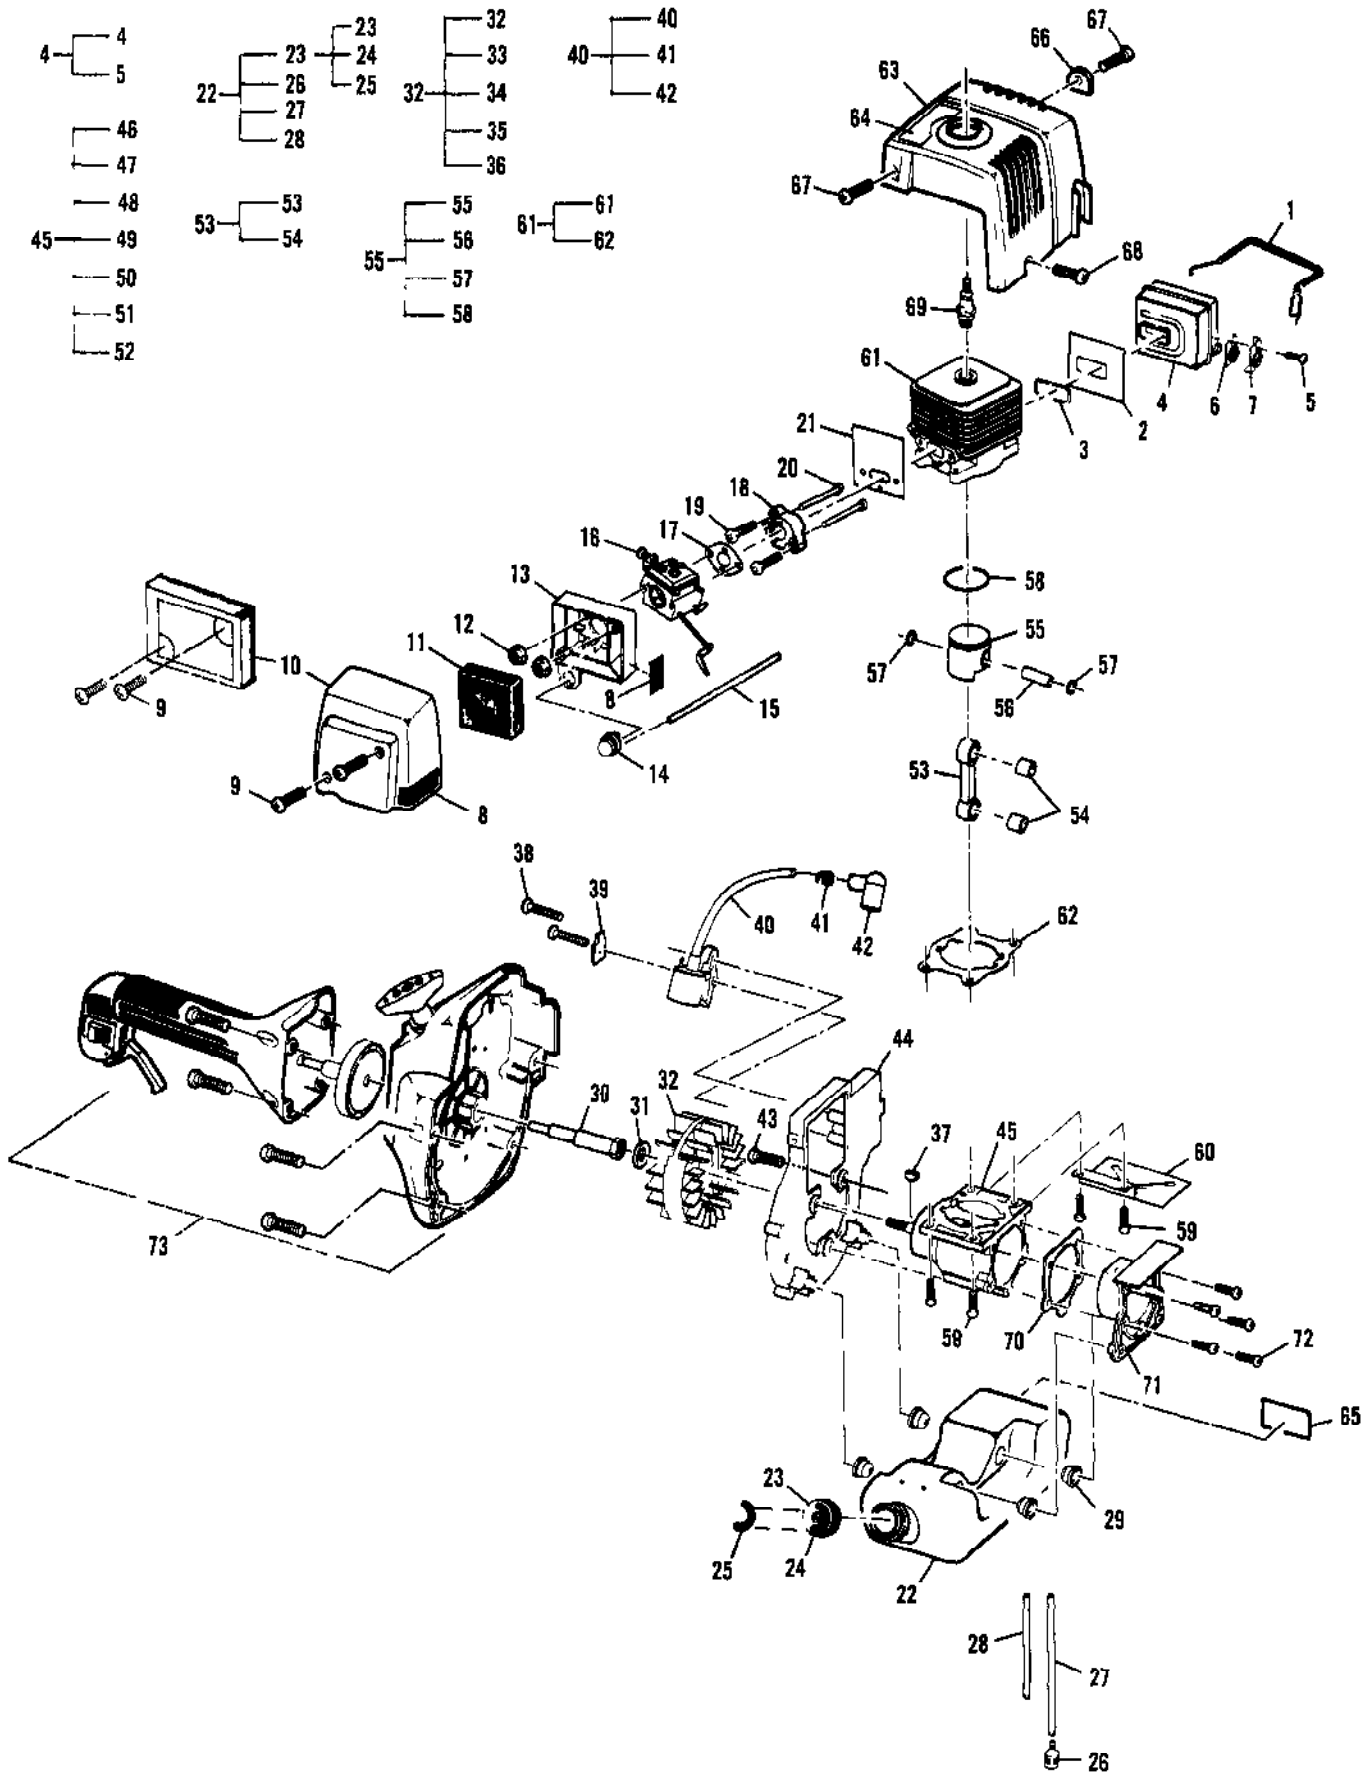

Ref #	Part Number	Qty	Description
1	224044	1	Spring, Muffler
2	224228	1	Gasket, Muffler
3	224922	1	Gasket, Exhaust Port
4	224034	1	Muffler Assembly
5	111072	1	Screw, 8-18 x .31 PN HD Torx
6	224040	1	Screen, Spark Arrestor
7	322032	1	Cover, Spark Arrestor
8	322101	1	Label, Choke
	322096	1	Label, Choke
9	111055	2	Screw, 10-14 x .625
10	224237	1	Cover, Air Cleaner (Small)
	224236	1	Cover, Air Cleaner (Large/Blk)
11	224239	1	Filter, Air
12	111058	2	Nut, 10-24 Flange / Hex
13	224238	1	Box, Air (Blk)
14	224242-02	1	Primer, Remote
15	225163	1	Hose, Fuel
16	224033-02	1	Carburetor w/Choke See "Carburetor Assembly" illustration and parts list.
17	218933	1	Gasket, Carburetor
18	224041	1	Manifold, Carburetor
19	111053	2	Screw, 10-24 x .88
20	111057	2	Screw, 10-24 SPL
21	322031	1	Gasket, Manifold
22	300669	1	Kit, Fuel Tank / Cap
23	300700	1	Kit, Fuel Cap
24	211242	1	Decal (OPEN SLOWLY)
25	322250	1	Decal, Fuel Cap (INTL.)
26	216985	1	Pickup, Fuel
27	225162	1	Hose, Fuel
28	225163	1	Hose, Fuel Return
29	322105	4	Isolator, Fuel Tank
30	224025	1	Adapter, Clutch
31	105989	1	Washer, .32 ID
32	224021	1	Flywheel / Pawl Assembly
33		2	Pin, Starter Pawl
34		2	Pawl
35		2	Spring, Starter Pawl
36		2	Washer, Starter Pawl
37	102164	1	Key, Flywheel
38	111053	2	Screw, 10-24 x .88
39	300321	1	Terminal Tab
40	300519	1	Ignition Assembly
41	102556	1	Connector, Spark
42	95266	1	Boot, Spark Plug
43	111054	3	Screw, 10-24 x .625
44	224042	1	Shroud, Engine Machined
45	224020	1	Crankcase / Shaft Assembly
46		1	Crankshaft Assembly
47		1	Crankcase, Machined
48		1	Bearing 6202
49		1	Bearing 6202RS
50		1	Seal
51		1	Spacer
52		1	O-Ring