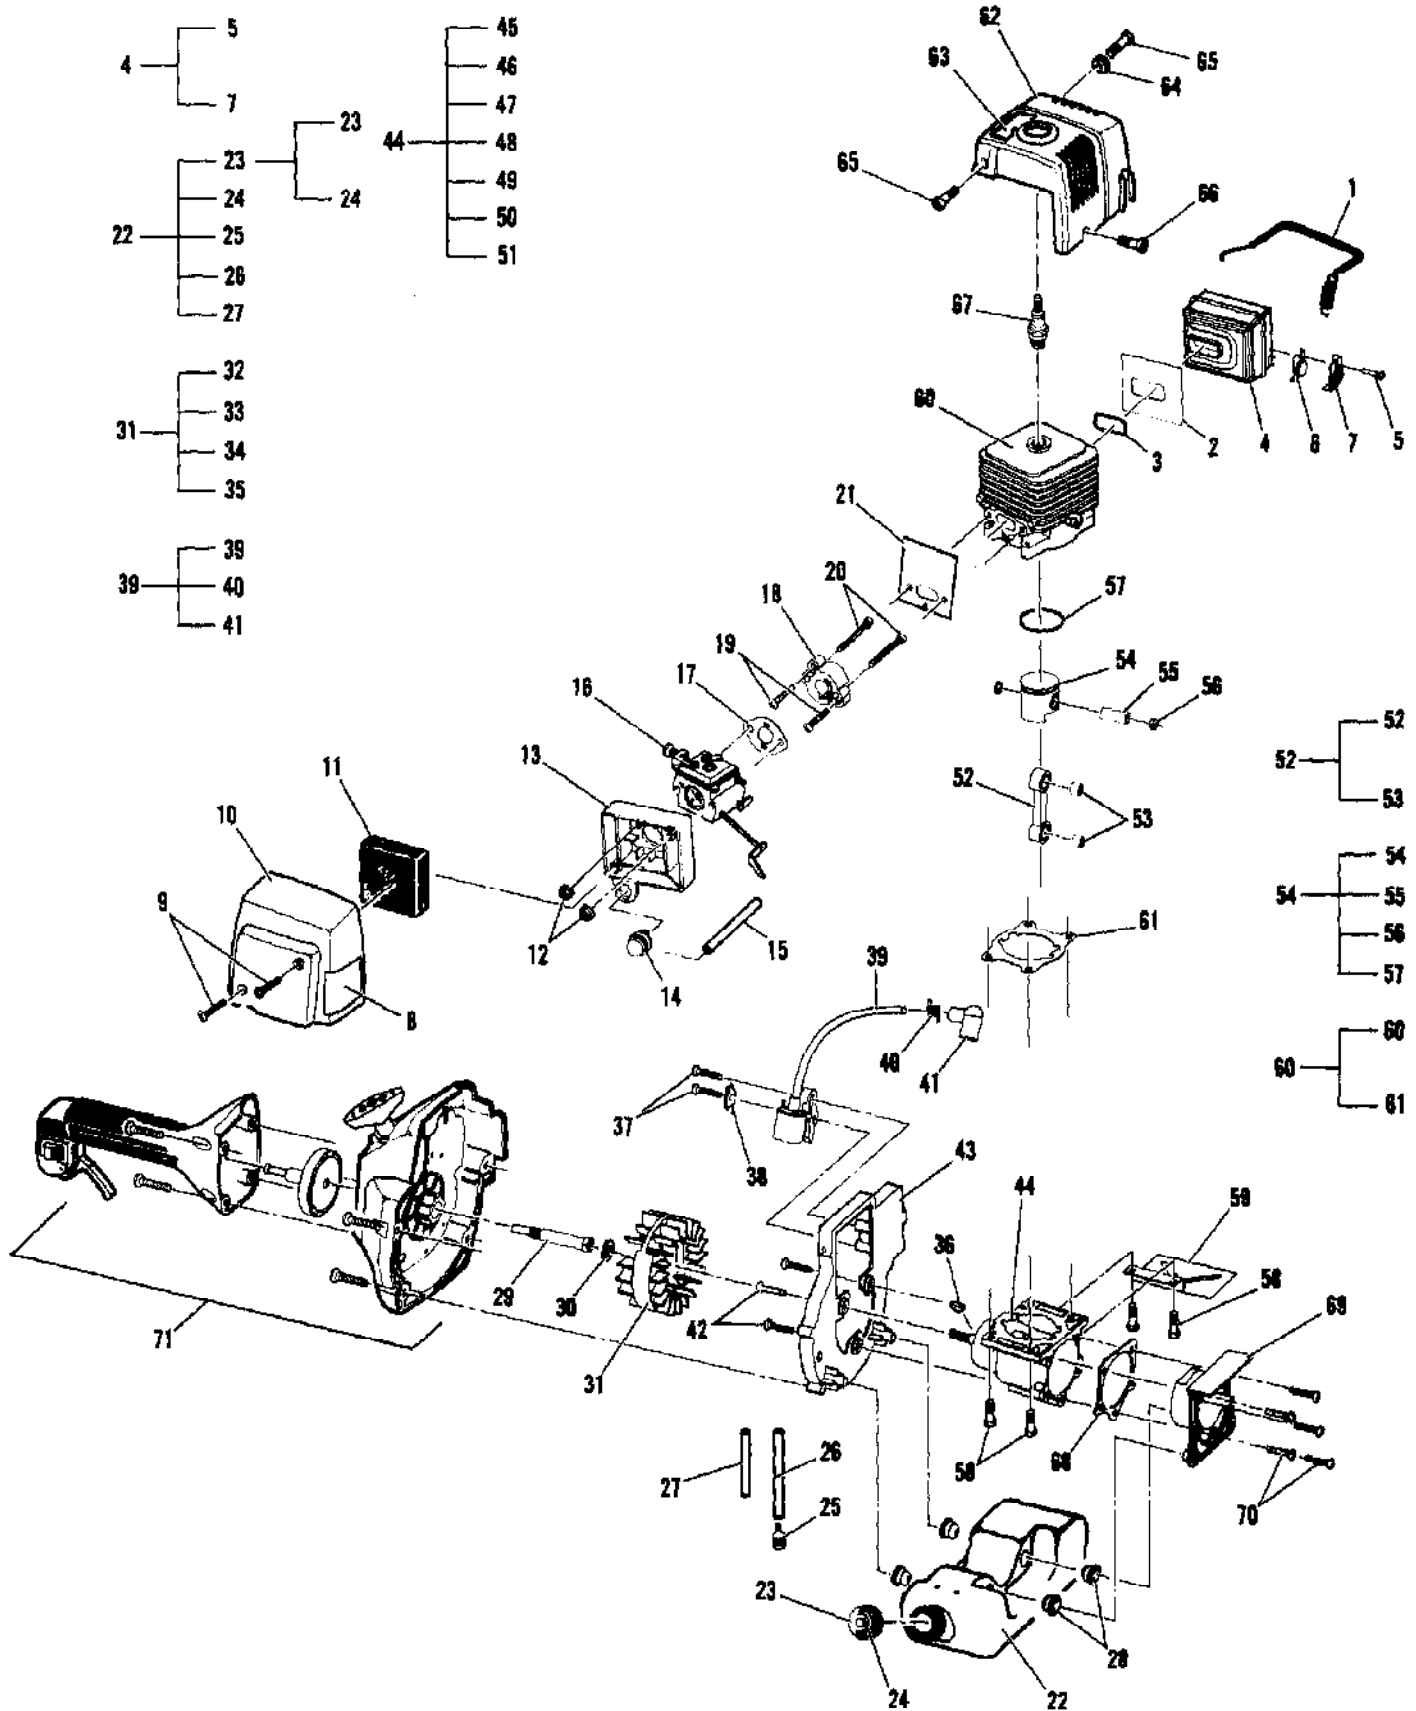

Ref #	Part Number	Qty	Description
1	224044	1	Spring, Muffler
2	224228	1	Gasket, Muffler
3	224922	1	Gasket, Exhaust Port
4	224034	1	Muffler Assembly
5	111072	1	Screw, 8-18 x .31 PN HD Torx
6	224040	1	Screen, Spark Arrestor
7	322032	1	Cover, Spark Arrestor
8	322101	1	Label, Choke
9	111065	2	Screw, 10-14 x .625
10	224236	1	Cover, Air Cleaner - Large (Blk)
	300302	1	Cover, Air Cleaner - Large (Grey)
11	224239	1	Filter, Air
12	111058	2	Nut, 10-24 Flange / Hex
13	224238	1	Box, Air (Blk)
	300301	1	Box, Air (Grey)
14	224242-02	1	Primer, Remote
15	225163	1	Hose, Fuel
16		1	Carburetor w/Choke See "Carburetor Assembly" illustration and parts list.
17	218933	1	Gasket, Carburetor
18	224041	1	Manifold, Carburetor
19	111053	2	Screw, 10-24 x .88
20	111057	2	Screw, 10-24 SPL
21	322081	1	Gasket, Manifold
22	300669	1	Kit, Fuel Tank/Cap
23	300700	1	Kit, Fuel Cap
24	211242	1	Decal (OPEN SLOWLY)
25	218985	1	Pickup, Fuel
26	225162	1	Hose, Fuel
27	225163	1	Hose, Fuel Return
28	322105	4	Isolator, Fuel Tank
29	224025	1	Adapter, Clutch
30	105989	1	Washer, .32 ID
31	224021	1	Flywheel / Pawl Assembly
32		2	Pin, Starter Pawl
33		2	Pawl
34		2	Spring, Starter Pawl
35		2	Washer, Starter Pawl
36	102164	1	Key, Flywheel
37	111053	2	Screw, 10-24 x .88
38	300321	1	Terminal Tab
39	300519	1	Ignition Assembly
40	102556	1	Connector, Spark
41	95266	1	Boot, Spark Plug
42	111054	3	Screw, 10-24 x .625
43	224042	1	Shroud, Engine Machined
44	224020	1	Crankcase / Shaft Assembly
45		1	Crankshaft Assembly
46		1	Crankcase, Machined
47		1	Bearing 6202
48		1	Bearing 6202RS
49		1	Seal
50		1	Spacer
51		1	O-Ring
52	224009	1	Connecting Rod Assembly