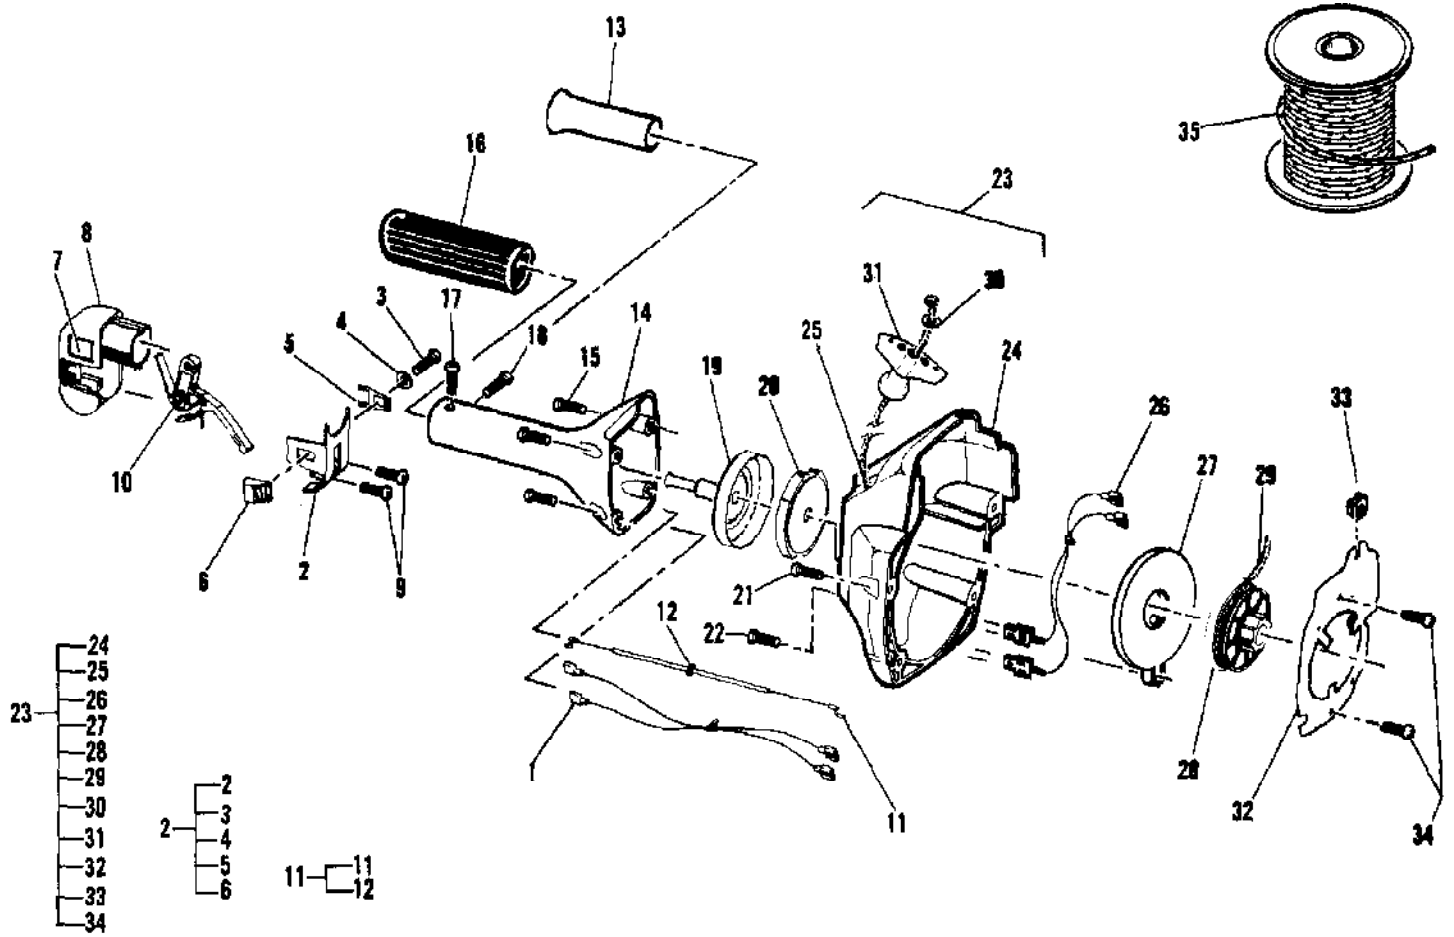

Ref #	Part Number	Qty	Description
	224033-02		Carburetor w/Choke Walbro WT-231A
1		1	Ring, Screen Retainer
2		1	Ring, Shaft Retainer
3		1	Lever, Throttle
4		1	Cover, Metering Lever
5		1	Cover, Fuel Pump
6		1	Shaft Assembly, Throttle
7		1	Valve, Throttle
8		1	Shaft Assembly, Choke
9		1	Valve, Choke
10		1	Valve, Inlet Needle
11		1	Seat Assembly, Check Valve
12		1	Plug, Cup 5mm
13		1	Plug, Welch 5/16
14		1	Ball, Choke Friction
15		1	Gasket, Metering Diaphragm
16		1	Gasket, Fuel Pump
17		1	Diaphragm, Fuel Pump
18		1	Diaphragm Assembly, Metering
19		3	Screw, Valve
20		1	Screw, Metering Lever Pin
21		1	Screw, Pump Cover
22		1	Screw, Idle Adjust Kit
23		4	Screw, Metering Cover
24		1	Spring, Choke Friction
25		1	Spring, Idle Needle
26		1	Spring, High Speed Needle
27		1	Spring, Throttle Return
28		1	Spring, Metering Lever
29		1	Needle, High Speed
30		1	Needle, Idle
31		1	Screen, Check Valve
32		1	Screen, Fuel Inlet
33		1	Pin, Metering Lever
34		1	Lever, Metering
	300457		Kit, Carburetor Repair
	224460		Kit, Gasket / Diaphragm