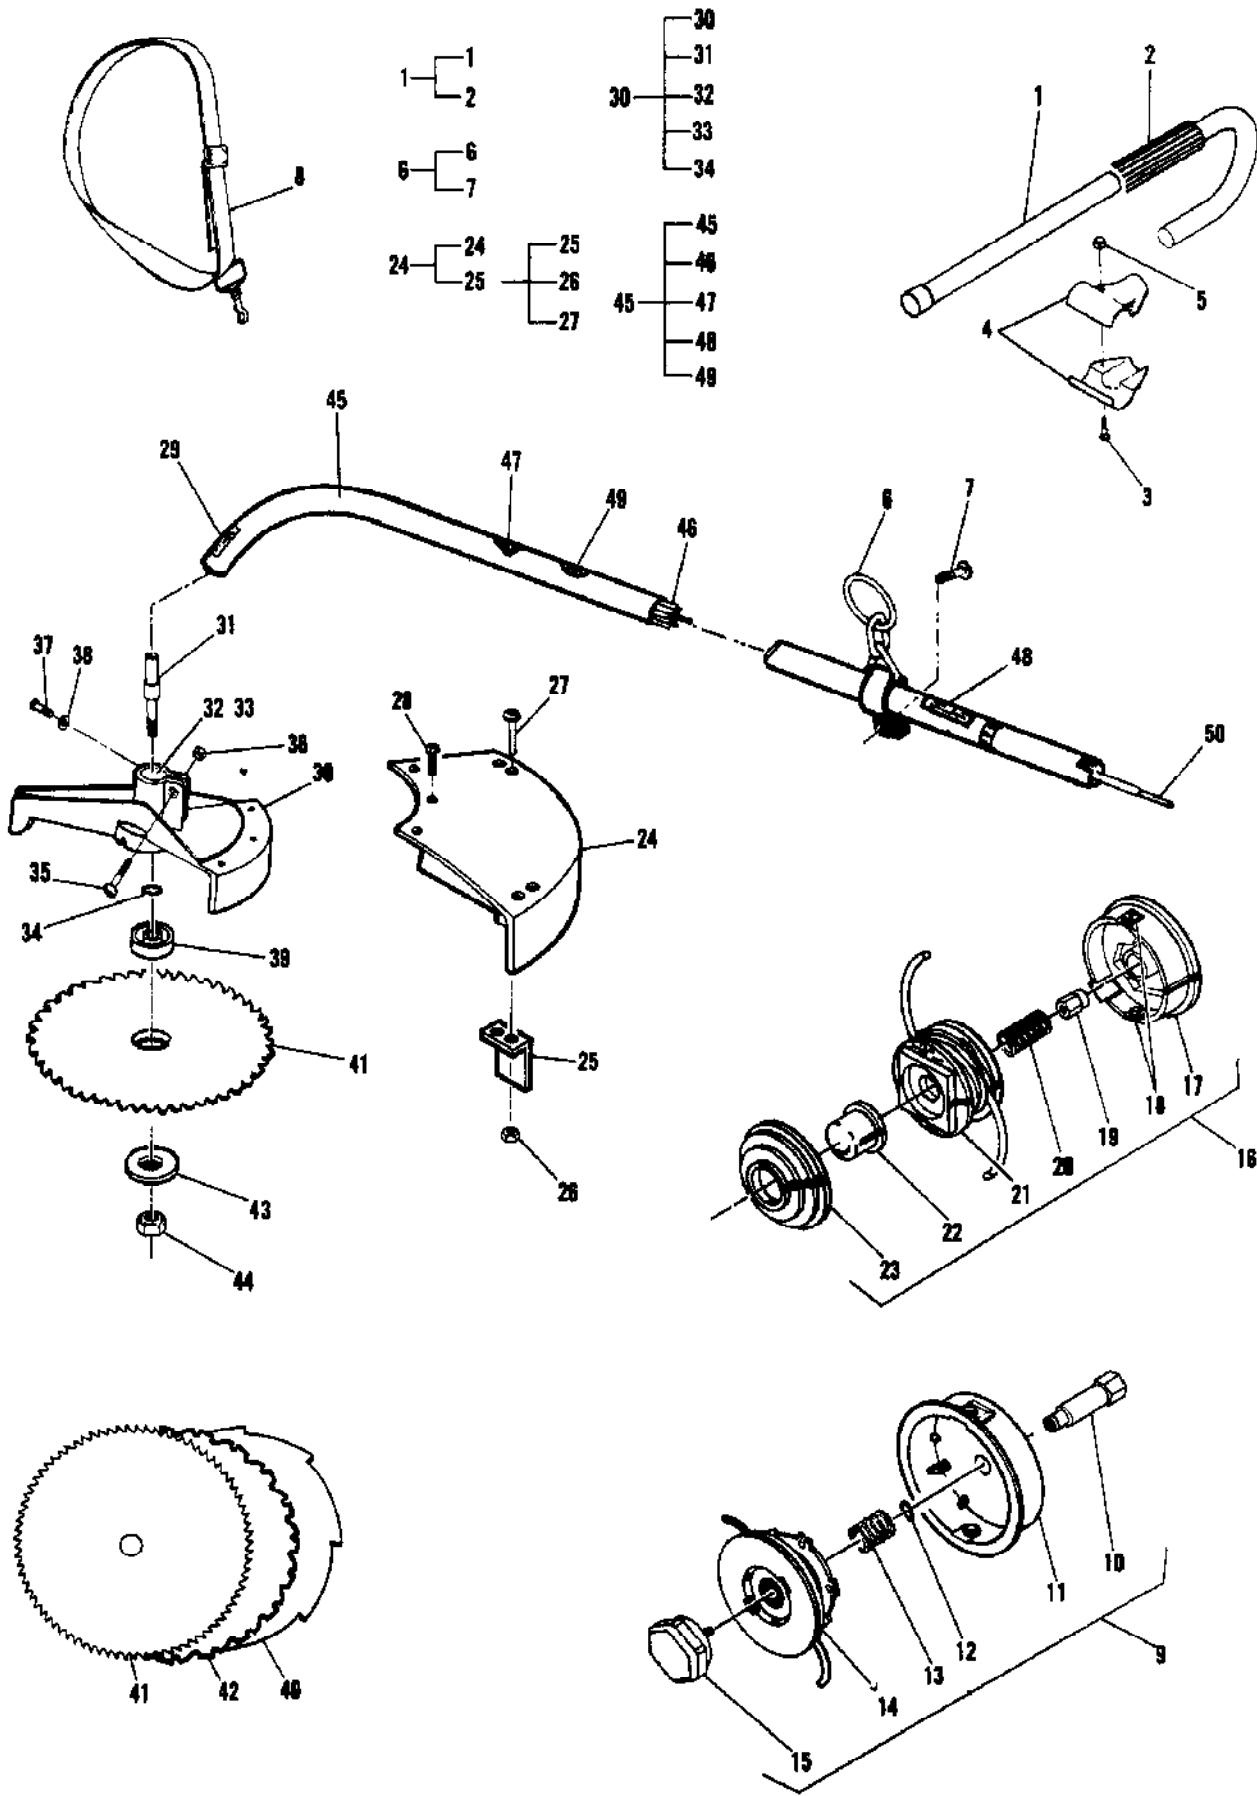

Ref #	Part Number	Qty	Description
1	300541	1	Handle Assembly, Barrier
2	322139	1	Grip
3	217935	2	Screw, 10-24 x .50 Torx
4	215337	2	Clamp, Handle
5	218315	2	Nut
6	218001	1	Ring Assembly, Harness
7		1	Bolt M5 x 13 Hex Not available separately.
8	224083	1	Harness
9	225196	1	String Head Asy (Mc-M R/T)
10	225193	1	Stud, Right Hand Thread
11	300115	1	Housing / Eyelet Assembly
12	111073	1	Ring, Retainer
13	225206	1	Spring, Small
14	322112	1	Spool Assembly, R/T 0.095"
15	300002	1	Knob Assembly, R/T
16	322123	1	String Head Assembly (M R/T)
17	322124	1	Housing
18	219759	2	Eyelet
19	224907	1	Arbor, 3/8 x 24 R/H FEMALE
20	223740	1	Spring
21	224289	1	Spool w/Line
22	224910	1	Button
23	322125	1	Cover
24	300318	1	Kit, Grass Shield (un-assem.)
25	300628	1	Kit, Knife
26	216682	2	Nut, Lock 10 24 Hex
27	217936	2	Screw, 10-24 x .50 Torx
28	224175	3	Screw, M6 x 15
29	322099	1	Label, Debris Shield Warning
30	300388	1	Shield Assembly
31	224081	1	Spindle
32	224159	1	Washer, Flat
33	217133	2	Bearing, Ball
34	224158	1	Clip
35	110588	1	Screw, 12-24 x 1.12 Hex
36	110950	1	Nut, Lock 72-24
37	215874	1	Screw, M4 x 9.5 Torx
38	217672	1	Washer, M4 Flat
39	224154	1	Collar
40	216513-02	1	Blade, Grass 08 Tooth
41	216514-02	1	Blade, Brush, 80 Tooth
42	224455	1	Pro Blade
43	218075	1	Flange, Spindle
44	110594	1	Nut, Lock 3/8-24
45	300430	1	Housing Assembly, Outer
46	322281	1	Sleeve
47	223408	1	Decal, Warning Shaft
48	219030	1	Decal, Warning
49	223407	1	Decal, Ear / Eye Cover
50	322023	1	Shaft, Flex