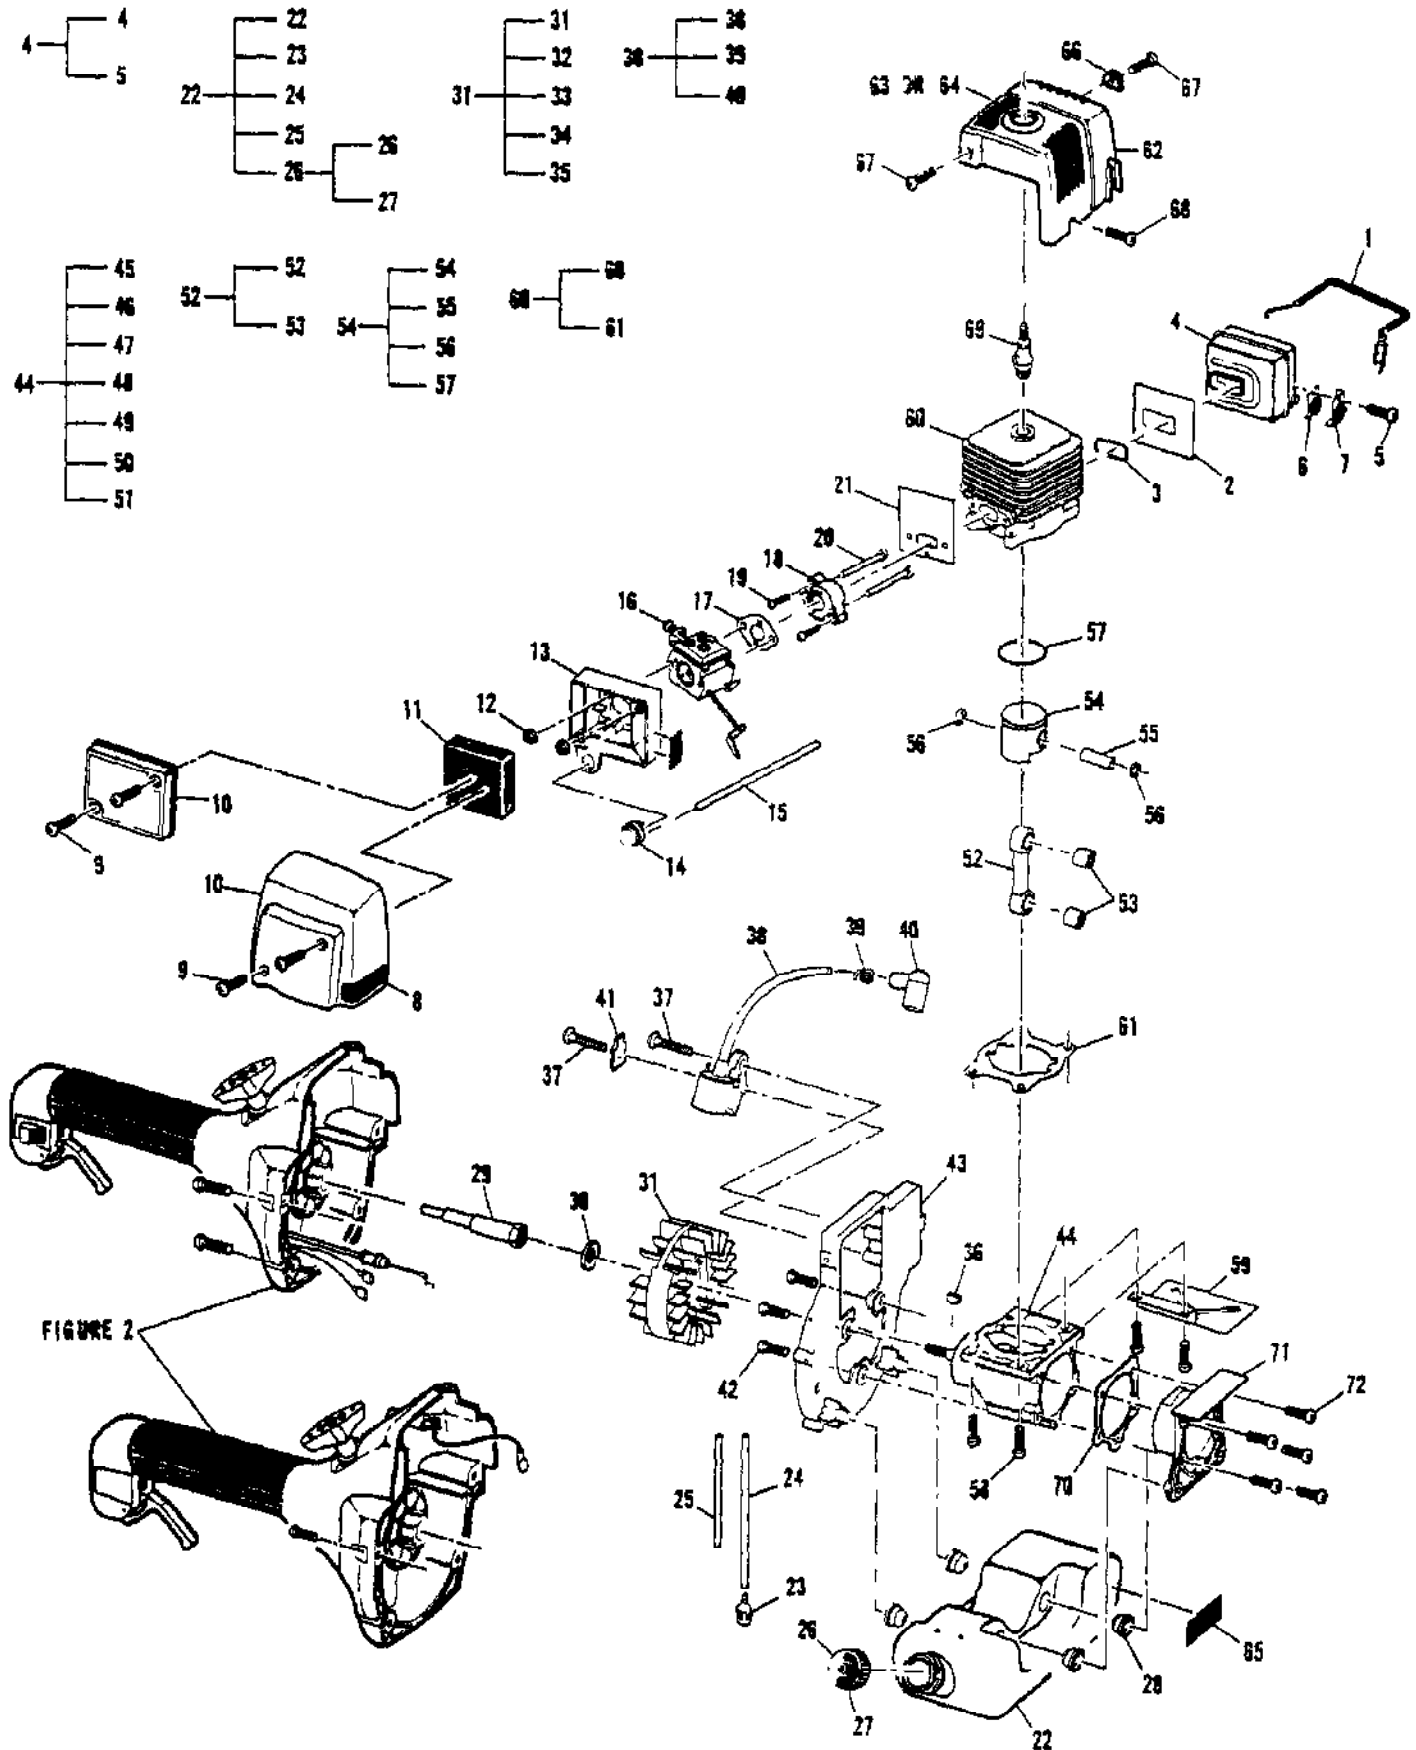

Ref #	Part Number	Qty	Description
1	224044	1	Spring, Muffler
2	224228	1	Gasket, Muffler
3	224922	1	Gasket, Exhaust Port
4	224034	1	Muffler Assembly
5	111072	1	Screw, 8-18 x .31 PN HD Torx
6	224040	1	Screen, Spark Arrestor
7	322032	1	Cover, Spark Arrestor
8	322096	1	Label, Choke
	322101	1	Label, Choke
9	111055	2	Screw, 10-14 x .625
10	224237	1	Cover, Air Cleaner - Small (Blk)
	224236	1	Cover, Air Cleaner - Large (Blk)
	300302	1	Cover, Air Cleaner - Large (Grey)
11	224239	1	Filter, Air
12	111058	2	Nut, 10-24 Flange/Hex
13	224238	1	Box, Air (Blk)
	300301	1	Box, Air (Grey)
14	224242-02	1	Primer, Remote
15	225163	1	Hose, Fuel
16			CARBURETOR W/CHOKE See "Carburetor Assembly" illustration and parts list.
17	218933	1	Gasket, Carburetor
18	224041	1	Manifold, Carburetor
19	111053	2	Screw, 10-24 x .88
20	111057	2	Screw, 10-24 SPL
21	322031	1	Gasket, Manifold
22	300669	1	Kit, Fuel Tank/Cap (Natural)
	300670	1	Kit, Fuel Tank/Cap (Blk)
23	216985	1	Pickup, Fuel
24	225162	1	Hose, Fuel
25	225163	1	Hose, Fuel Return
26	300700	1	Kit, Cap - Fuel
27	211242	1	Decal, (OPEN SLOWLY)
28	322105	4	Isolator, Fuel Tank
29	224248	1	Adapter, Short
30	105989	1	Washer, .32 ID
31	224021	1	Flywheel / Pawl Assembly
32		2	Pin, Starter Pawl
33		2	Pawl
34		2	Spring, Starter Pawl
35		2	Washer, Starter Pawl
36	102164	1	Key, Flywheel
37	111053	2	Screw, 10-24 x .88
38	219848	1	Ignition Assembly
39	102556	1	Connector, Spark
40	95266	1	Boot, Spark Plug
41	300321	1	Terminal Tab
42	111054	3	Screw, 10-24 x .625
43	224042	1	Shroud, Engine Machined
44	224020	1	Crankcase/Shaft Assembly
45		1	Crankshaft Assembly
46		1	Crankcase, Machined
47		1	Bearing 6202
48		1	Bearing 6202RS
49		1	Seal