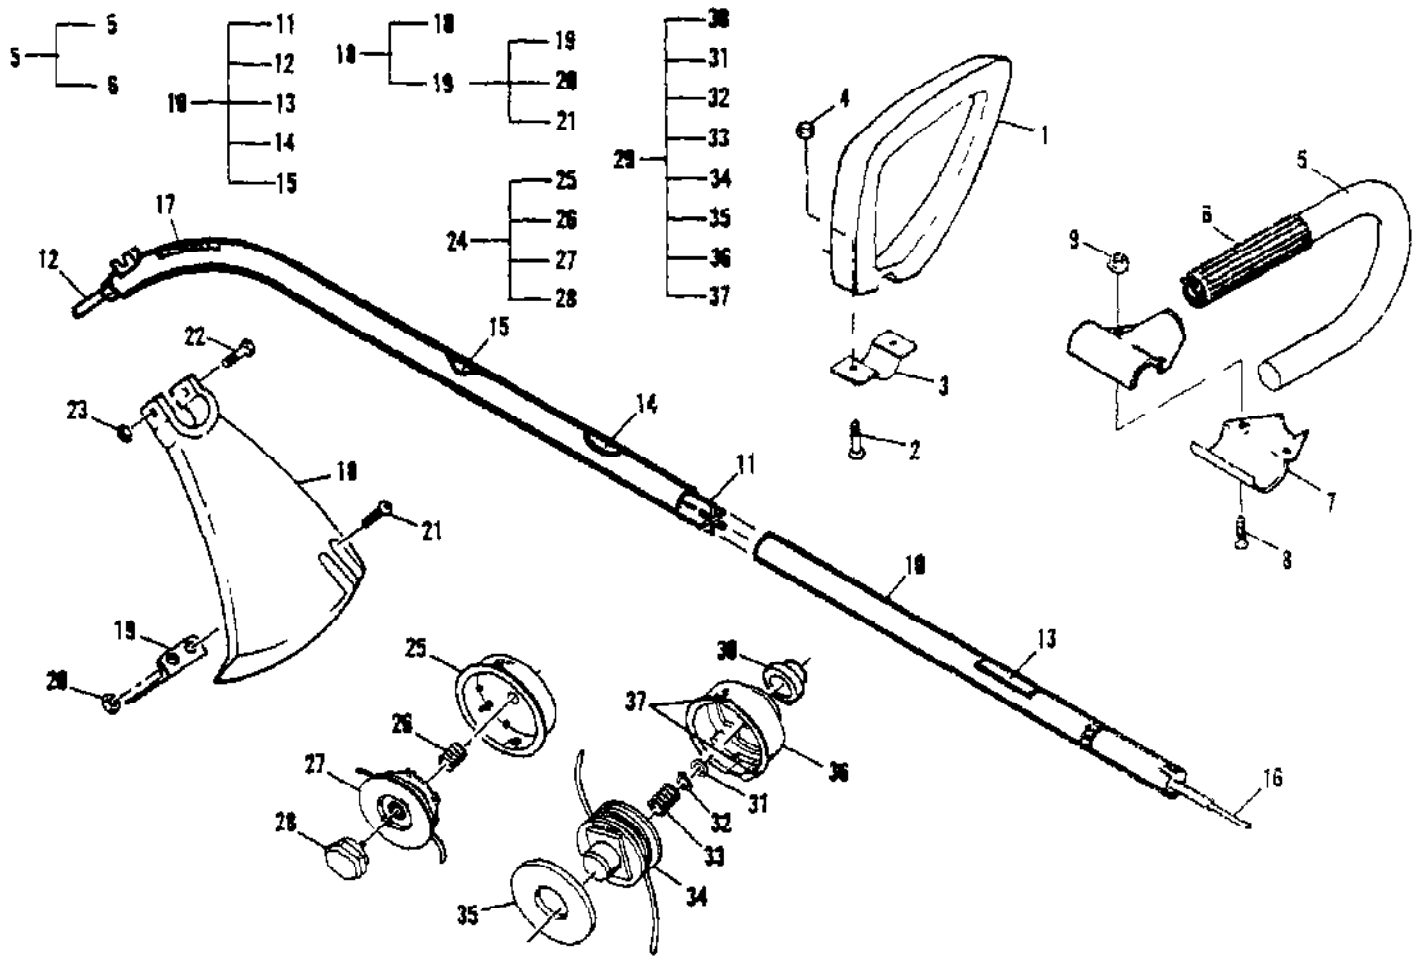

Ref #	Part Number	Qty	Description
	224033-02		Carburetor w/Choke Walbro WT-231A Distributor stocked. Medium to slow moving part.
1		1	Ring, Screen Retainer
2		1	Ring, Shaft Retainer
3		1	Lever, Throttle
4		1	Cover, Metering Lever
5		1	Cover, Fuel Pump
6		1	Shaft Assembly, Throttle
7		1	Valve, Throttle
8		1	Shaft Assembly, Choke
9		1	Valve, Choke
10		1	Valve, Inlet Needle
11		1	Seat Assembly, Check Valve
12		1	Plug, Cup 5mm
13		1	Plug, Welch 5/16
14		1	Ball, Choke Friction
15		1	Gasket, Metering Diaphragm
16		1	Gasket, Fuel Pump
17		1	Diaphragm, Fuel Pump
18		1	Diaphragm Assembly, Metering
19		3	Screw, Valve
20		1	Screw, Metering Lever Pin
21		1	Screw, Pump Cover
22		1	Screw, Idle Adjust Kit
23		4	Screw, Metering Cover
24		1	Spring, Choke Friction
25		1	Spring, Idle Needle
26		1	Spring, High Speed Needle
27		1	Spring, Throttle Return
28		1	Spring, Metering Lever
29		1	Needle, High Speed
30		1	Needle, Idle
31		1	Screen, Check Valve
32		1	Screen, Fuel Inlet
33		1	Pin, Metering Lever
34		1	Lever, Metering
	300457		Kit, Carburetor Repair Distributor stocked. Medium to slow moving part.
	224460		Kit, Gasket/Diaphragm Distributor stocked. Medium to slow moving part.