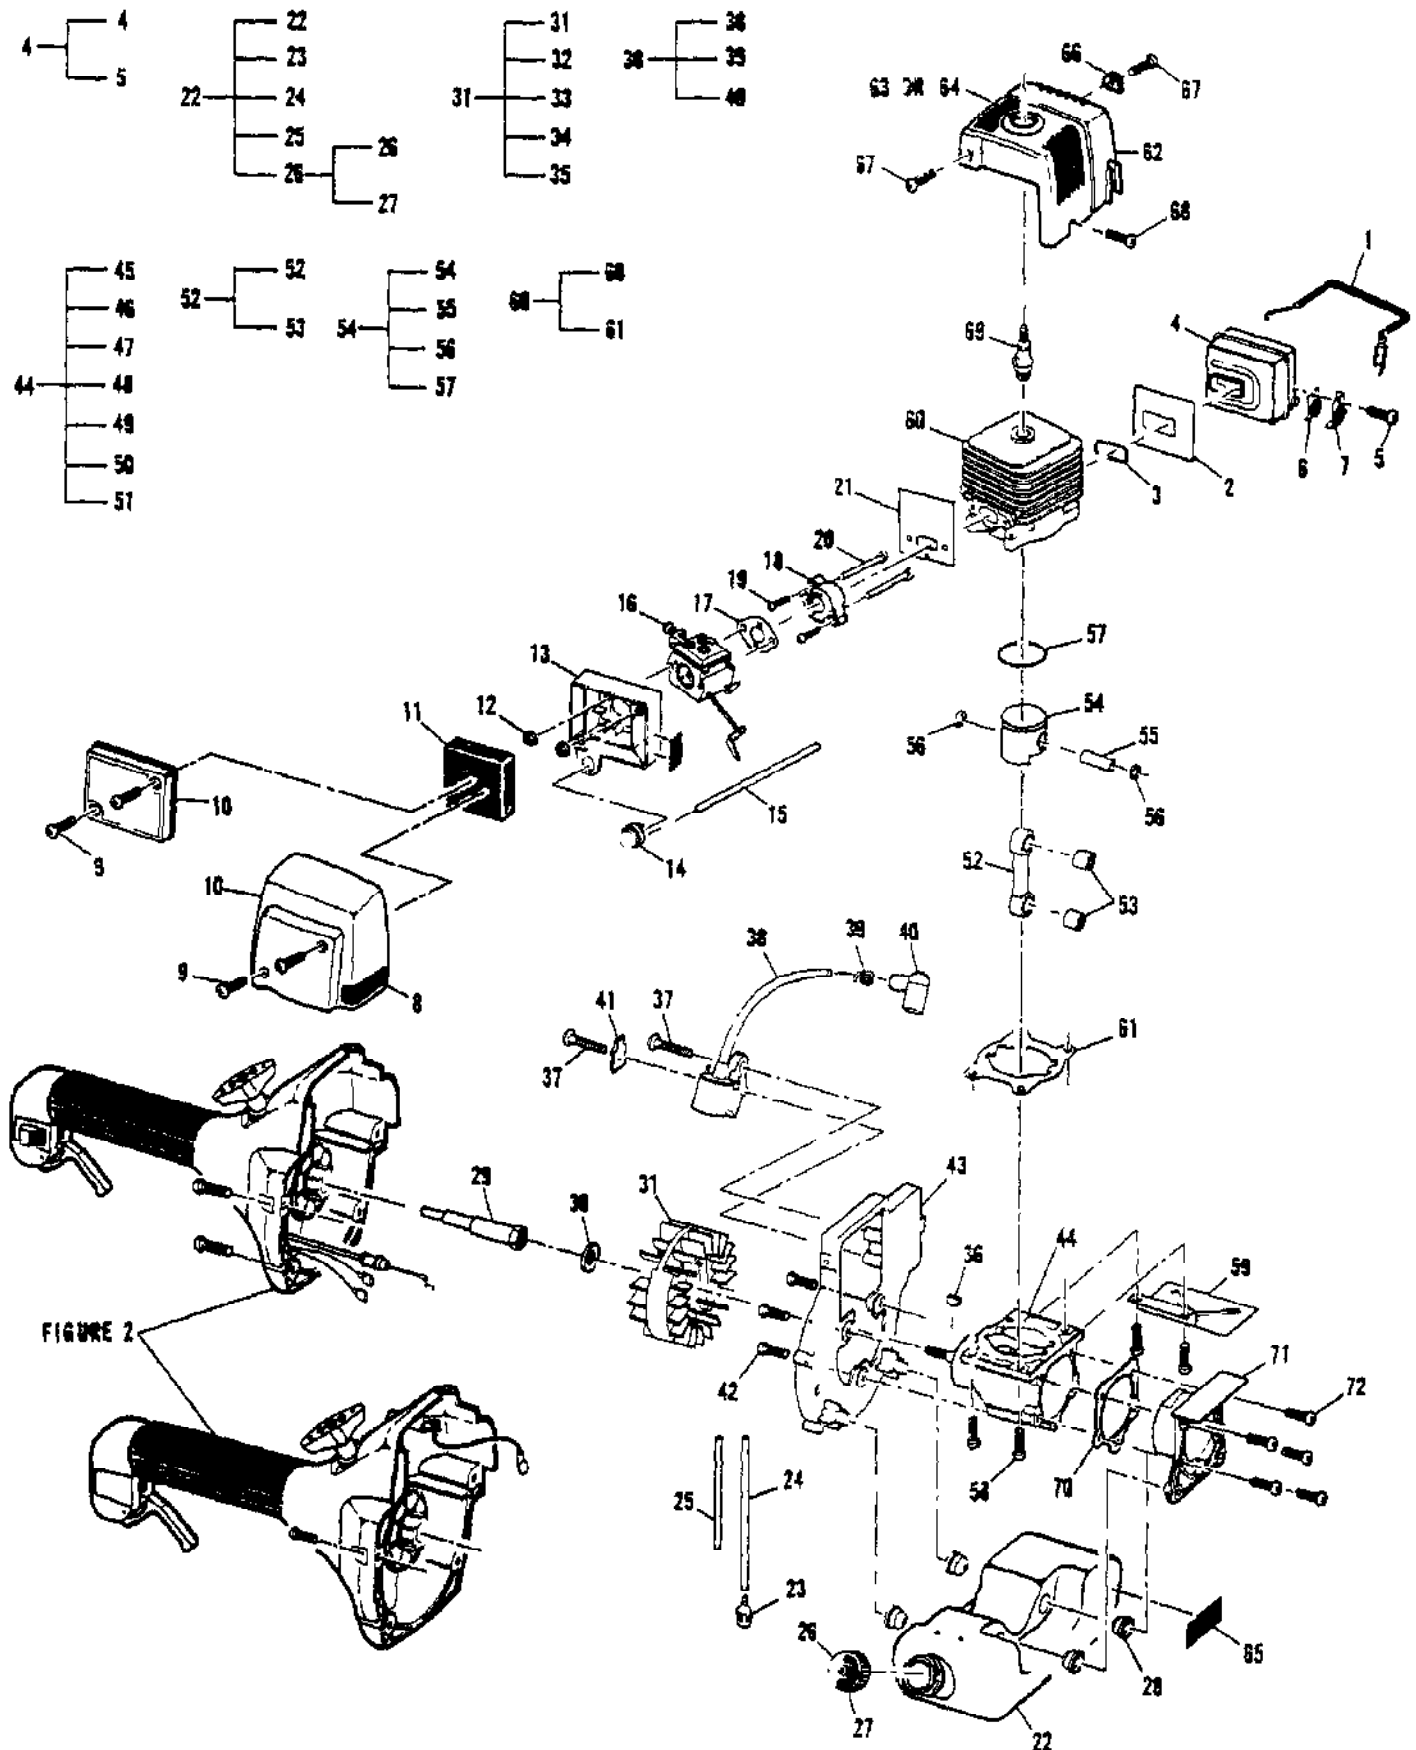

Ref #	Part Number	Qty	Description
1	224044	1	Spring, Muffler
2	224228	1	Gasket, Muffler
3	224922	1	Gasket, Exhaust Port
4	224034	1	Muffler Assembly
5	111072	1	Screw, 8-18 x .31 PN HD Torx
6	224040	1	Screen, Spark Arrestor
7	322032	1	Cover, Spark Arrestor
8	322096	1	Label, Choke
	322101	1	Label, Choke
9	111055	2	Screw, 10-14 x .625
10	224237	1	Cover, Air Cleaner - Small (Blk)
	224236	1	Cover, Air Cleaner - Large (Blk)
	300302	1	Cover, Air Cleaner - Large (Grey)
11	224239	1	Filter, Air
12	111058	2	Nut, 10-24 Flange/Hex
13	224238	1	Box, Air (Blk)
	300301	1	Box, Air (Grey)
14	224242-02	1	Primer, Remote
15	225163	1	Hose, Fuel
16			CARBURETOR W/CHOKE See "Carburetor Assembly" illustration and parts list.
17	218933	1	Gasket, Carburetor
18	224041	1	Manifold, Carburetor
19	111053	2	Screw, 10-24 x .88
20	111057	2	Screw, 10-24 SPL
21	322031	1	Gasket, Manifold
22	300669	1	Kit, Fuel Tank/Cap (Natural)
	300670	1	Kit, Fuel Tank/Cap (Blk)
23	216985	1	Pickup, Fuel
24	225162	1	Hose, Fuel
25	225163	1	Hose, Fuel Return
26	300700	1	Kit, Cap - Fuel
27	211242	1	Decal, (OPEN SLOWLY)
28	322105	4	Isolator, Fuel Tank
29	224248	1	Adapter, Short
30	105989	1	Washer, .32 ID
31	224021	1	Flywheel / Pawl Assembly
32		2	Pin, Starter Pawl
33		2	Pawl
34		2	Spring, Starter Pawl
35		2	Washer, Starter Pawl
36	102164	1	Key, Flywheel
37	111053	2	Screw, 10-24 x .88
38	219848	1	Ignition Assembly
39	102556	1	Connector, Spark
40	95266	1	Boot, Spark Plug
41	300321	1	Terminal Tab
42	111054	3	Screw, 10-24 x .625
43	224042	1	Shroud, Engine Machined
44	224020	1	Crankcase/Shaft Assembly
45		1	Crankshaft Assembly
46		1	Crankcase, Machined
47		1	Bearing 6202
48		1	Bearing 6202RS
49		1	Seal