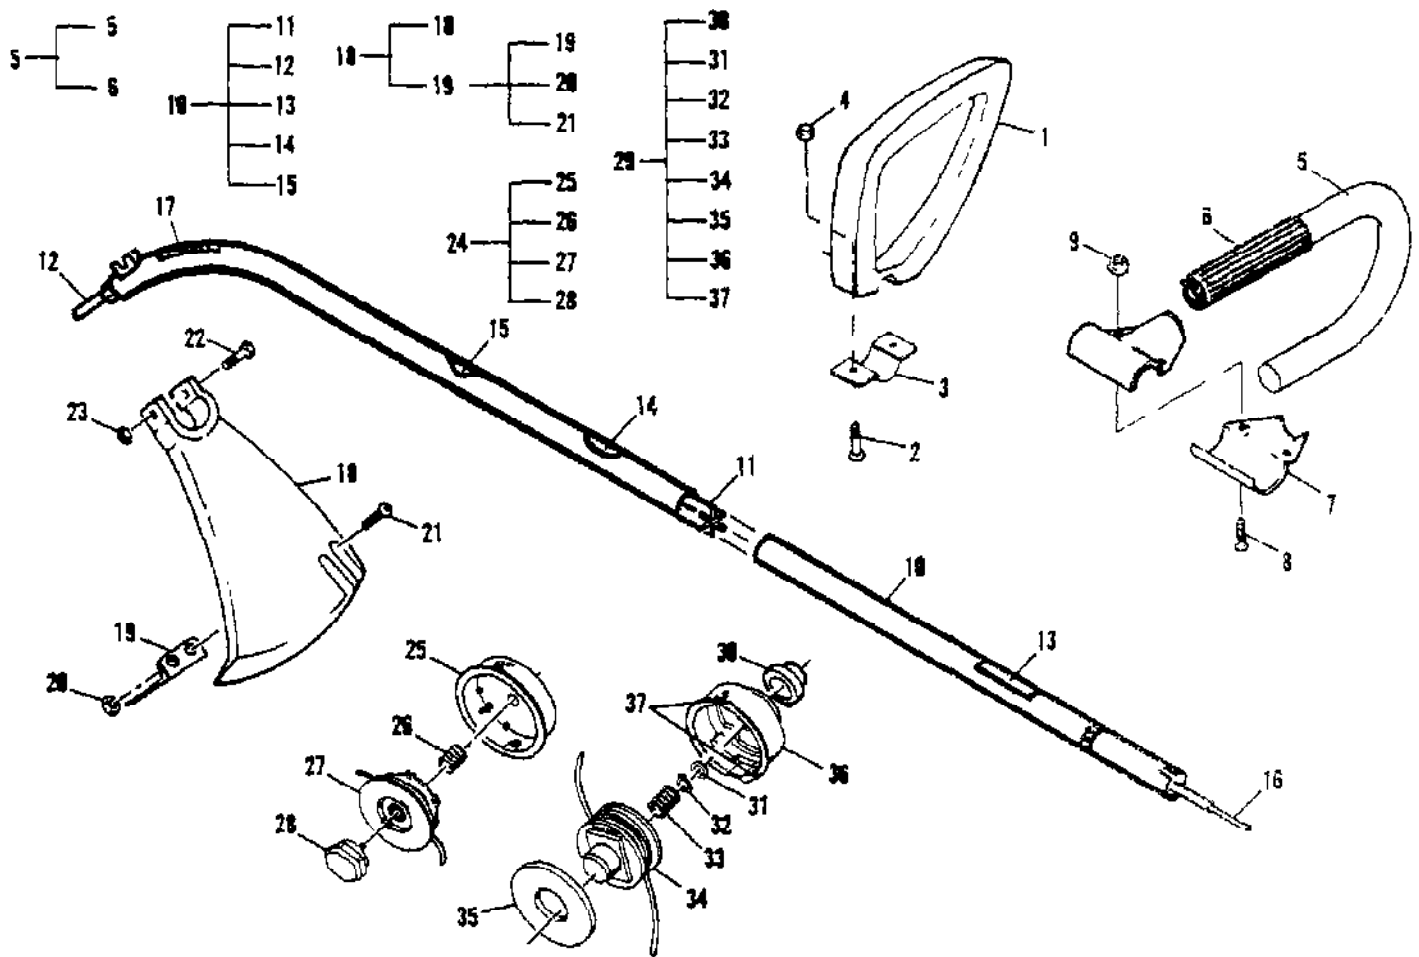

Ref #	Part Number	Qty	Description
	224033-02		Carburetor w/Choke Walbro WT-231A Distributor stocked. Medium to slow moving part.
1		1	Ring, Screen Retainer
2		1	Ring, Shaft Retainer
3		1	Lever, Throttle
4		1	Cover, Metering Lever
5		1	Cover, Fuel Pump
6		1	Shaft Assembly, Throttle
7		1	Valve, Throttle
8		1	Shaft Assembly, Choke
9		1	Valve, Choke
10		1	Valve, Inlet Needle
11		1	Seat Assembly, Check Valve
12		1	Plug, Cup 5mm
13		1	Plug, Welch 5/16
14		1	Ball, Choke Friction
15		1	Gasket, Metering Diaphragm
16		1	Gasket, Fuel Pump
17		1	Diaphragm, Fuel Pump
18		1	Diaphragm Assembly, Metering
19		3	Screw, Valve
20		1	Screw, Metering Lever Pin
21		1	Screw, Pump Cover
22		1	Screw, Idle Adjust Kit
23		4	Screw, Metering Cover
24		1	Spring, Choke Friction
25		1	Spring, Idle Needle
26		1	Spring, High Speed Needle
27		1	Spring, Throttle Return
28		1	Spring, Metering Lever
29		1	Needle, High Speed
30		1	Needle, Idle
31		1	Screen, Check Valve
32		1	Screen, Fuel Inlet
33		1	Pin, Metering Lever
34		1	Lever, Metering
	300457		Kit, Carburetor Repair Distributor stocked. Medium to slow moving part.
	224460		Kit, Gasket/Diaphragm Distributor stocked. Medium to slow moving part.