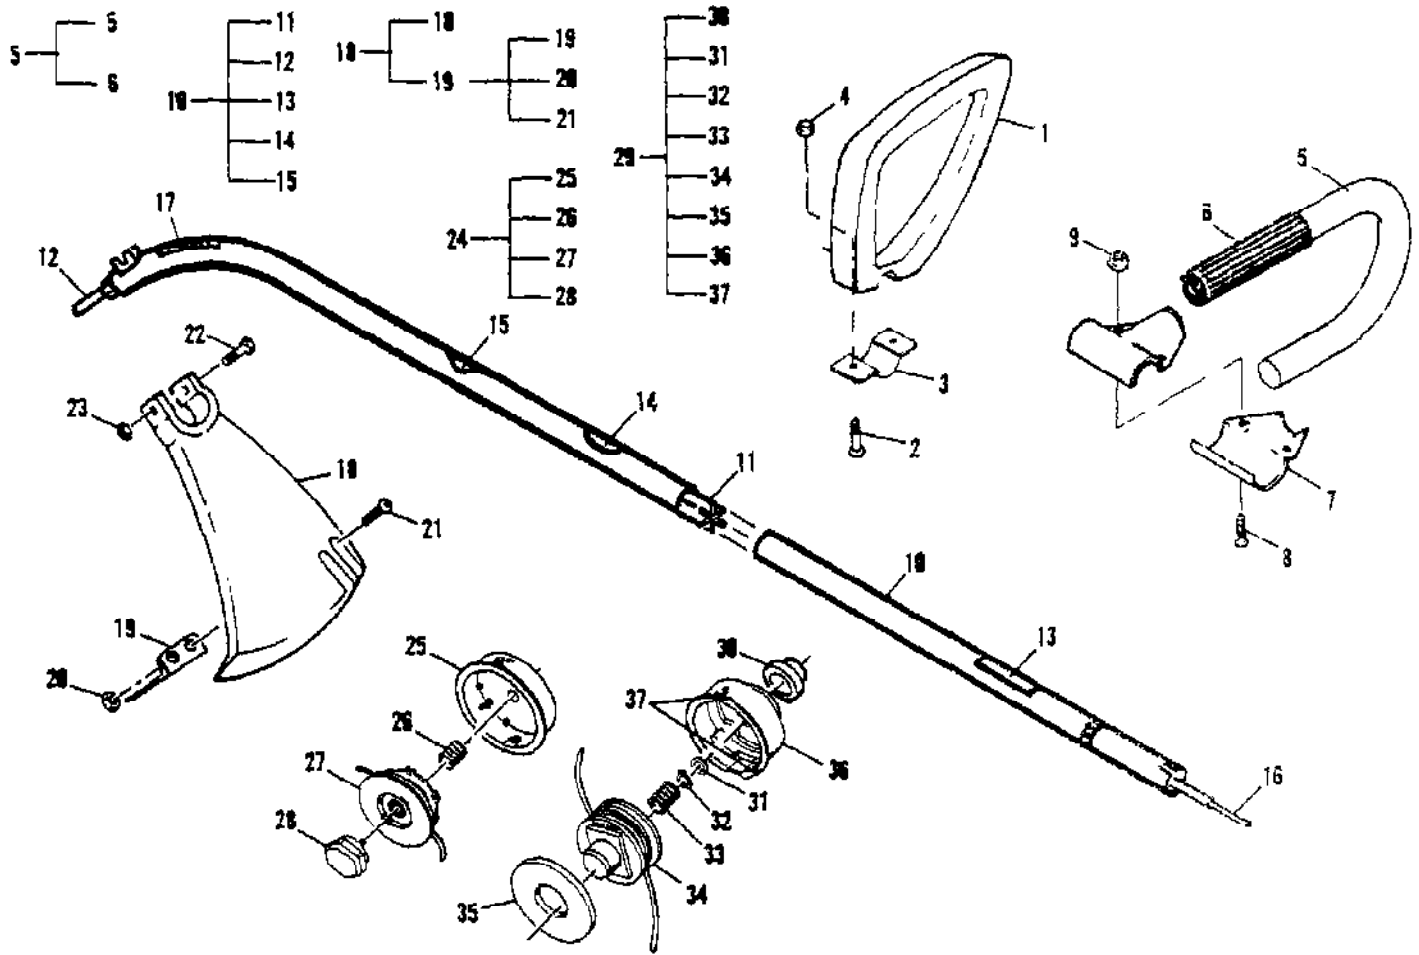

Ref #	Part Number	Qty	Description
	224033-02		Carburetor w/Choke Walbro WT-231A Distributor stocked. Medium to slow moving part.
1		1	Ring, Screen Retainer
2		1	Ring, Shaft Retainer
3		1	Lever, Throttle
4		1	Cover, Metering Lever
5		1	Cover, Fuel Pump
6		1	Shaft Assembly, Throttle
7		1	Valve, Throttle
8		1	Shaft Assembly, Choke
9		1	Valve, Choke
10		1	Valve, Inlet Needle
11		1	Seat Assembly, Check Valve
12		1	Plug, Cup 5mm
13		1	Plug, Welch 5/16
14		1	Ball, Choke Friction
15		1	Gasket, Metering Diaphragm
16		1	Gasket, Fuel Pump
17		1	Diaphragm, Fuel Pump
18		1	Diaphragm Assembly, Metering
19		3	Screw, Valve
20		1	Screw, Metering Lever Pin
21		1	Screw, Pump Cover
22		1	Screw, Idle Adjust Kit
23		4	Screw, Metering Cover
24		1	Spring, Choke Friction
25		1	Spring, Idle Needle
26		1	Spring, High Speed Needle
27		1	Spring, Throttle Return
28		1	Spring, Metering Lever
29		1	Needle, High Speed
30		1	Needle, Idle
31		1	Screen, Check Valve
32		1	Screen, Fuel Inlet
33		1	Pin, Metering Lever
34		1	Lever, Metering
	300457		Kit, Carburetor Repair Distributor stocked. Medium to slow moving part.
	224460		Kit, Gasket/Diaphragm Distributor stocked. Medium to slow moving part.