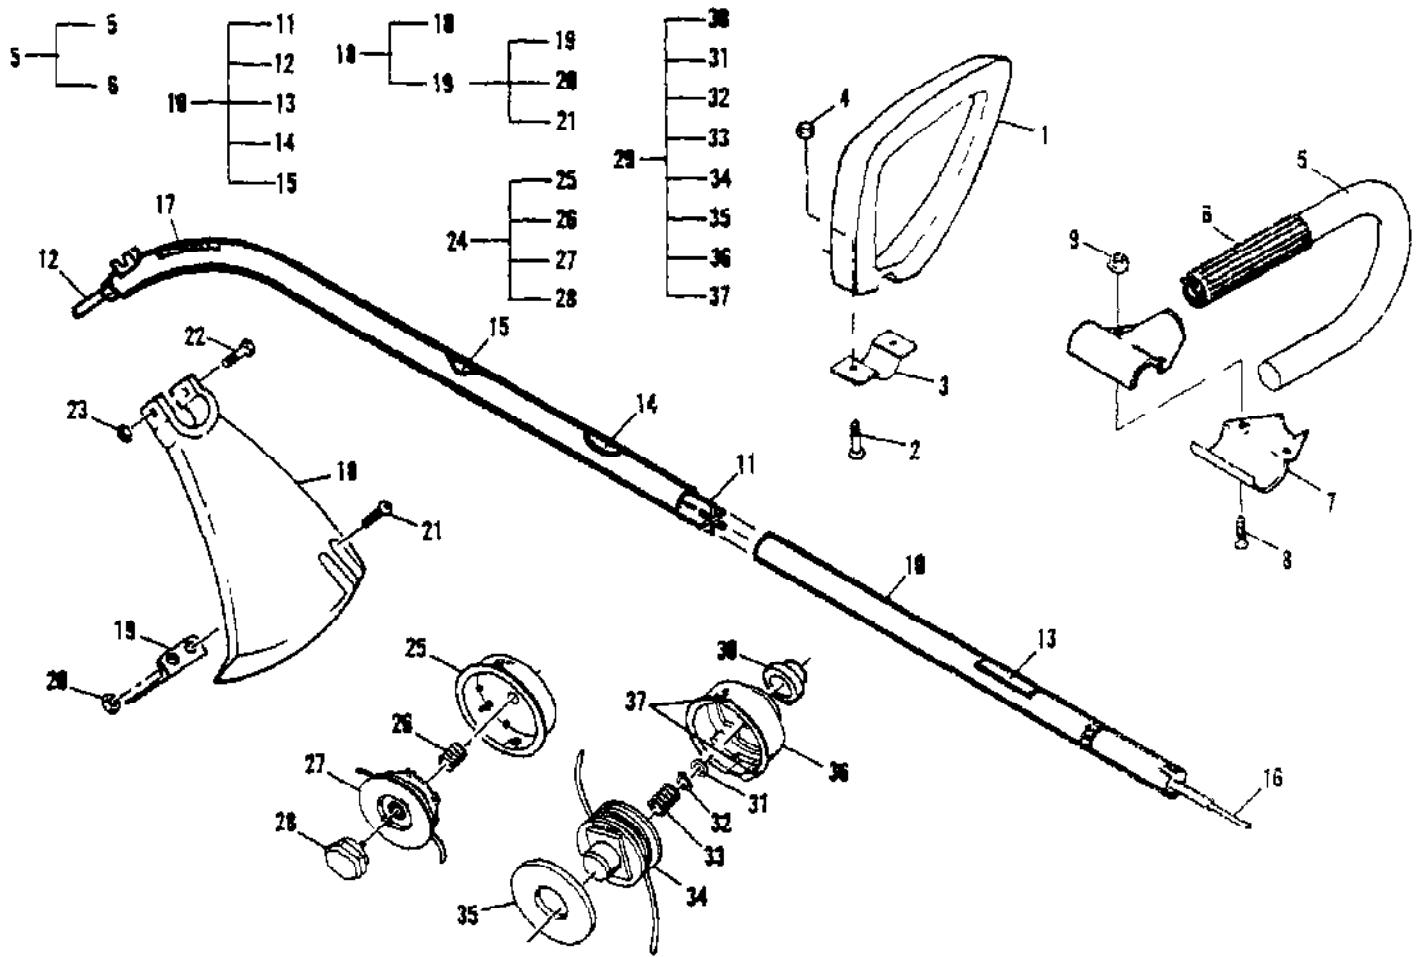

Ref #	Part Number	Qty	Description
	224033-02		Carburetor w/Choke Walbro WT-231A Distributor stocked. Medium to slow moving part.
1		1	Ring, Screen Retainer
2		1	Ring, Shaft Retainer
3		1	Lever, Throttle
4		1	Cover, Metering Lever
5		1	Cover, Fuel Pump
6		1	Shaft Assembly, Throttle
7		1	Valve, Throttle
8		1	Shaft Assembly, Choke
9		1	Valve, Choke
10		1	Valve, Inlet Needle
11		1	Seat Assembly, Check Valve
12		1	Plug, Cup 5mm
13		1	Plug, Welch 5/16
14		1	Ball, Choke Friction
15		1	Gasket, Metering Diaphragm
16		1	Gasket, Fuel Pump
17		1	Diaphragm, Fuel Pump
18		1	Diaphragm Assembly, Metering
19		3	Screw, Valve
20		1	Screw, Metering Lever Pin
21		1	Screw, Pump Cover
22		1	Screw, Idle Adjust Kit
23		4	Screw, Metering Cover
24		1	Spring, Choke Friction
25		1	Spring, Idle Needle
26		1	Spring, High Speed Needle
27		1	Spring, Throttle Return
28		1	Spring, Metering Lever
29		1	Needle, High Speed
30		1	Needle, Idle
31		1	Screen, Check Valve
32		1	Screen, Fuel Inlet
33		1	Pin, Metering Lever
34		1	Lever, Metering
	300457		Kit, Carburetor Repair Distributor stocked. Medium to slow moving part.
	224460		Kit, Gasket/Diaphragm Distributor stocked. Medium to slow moving part.