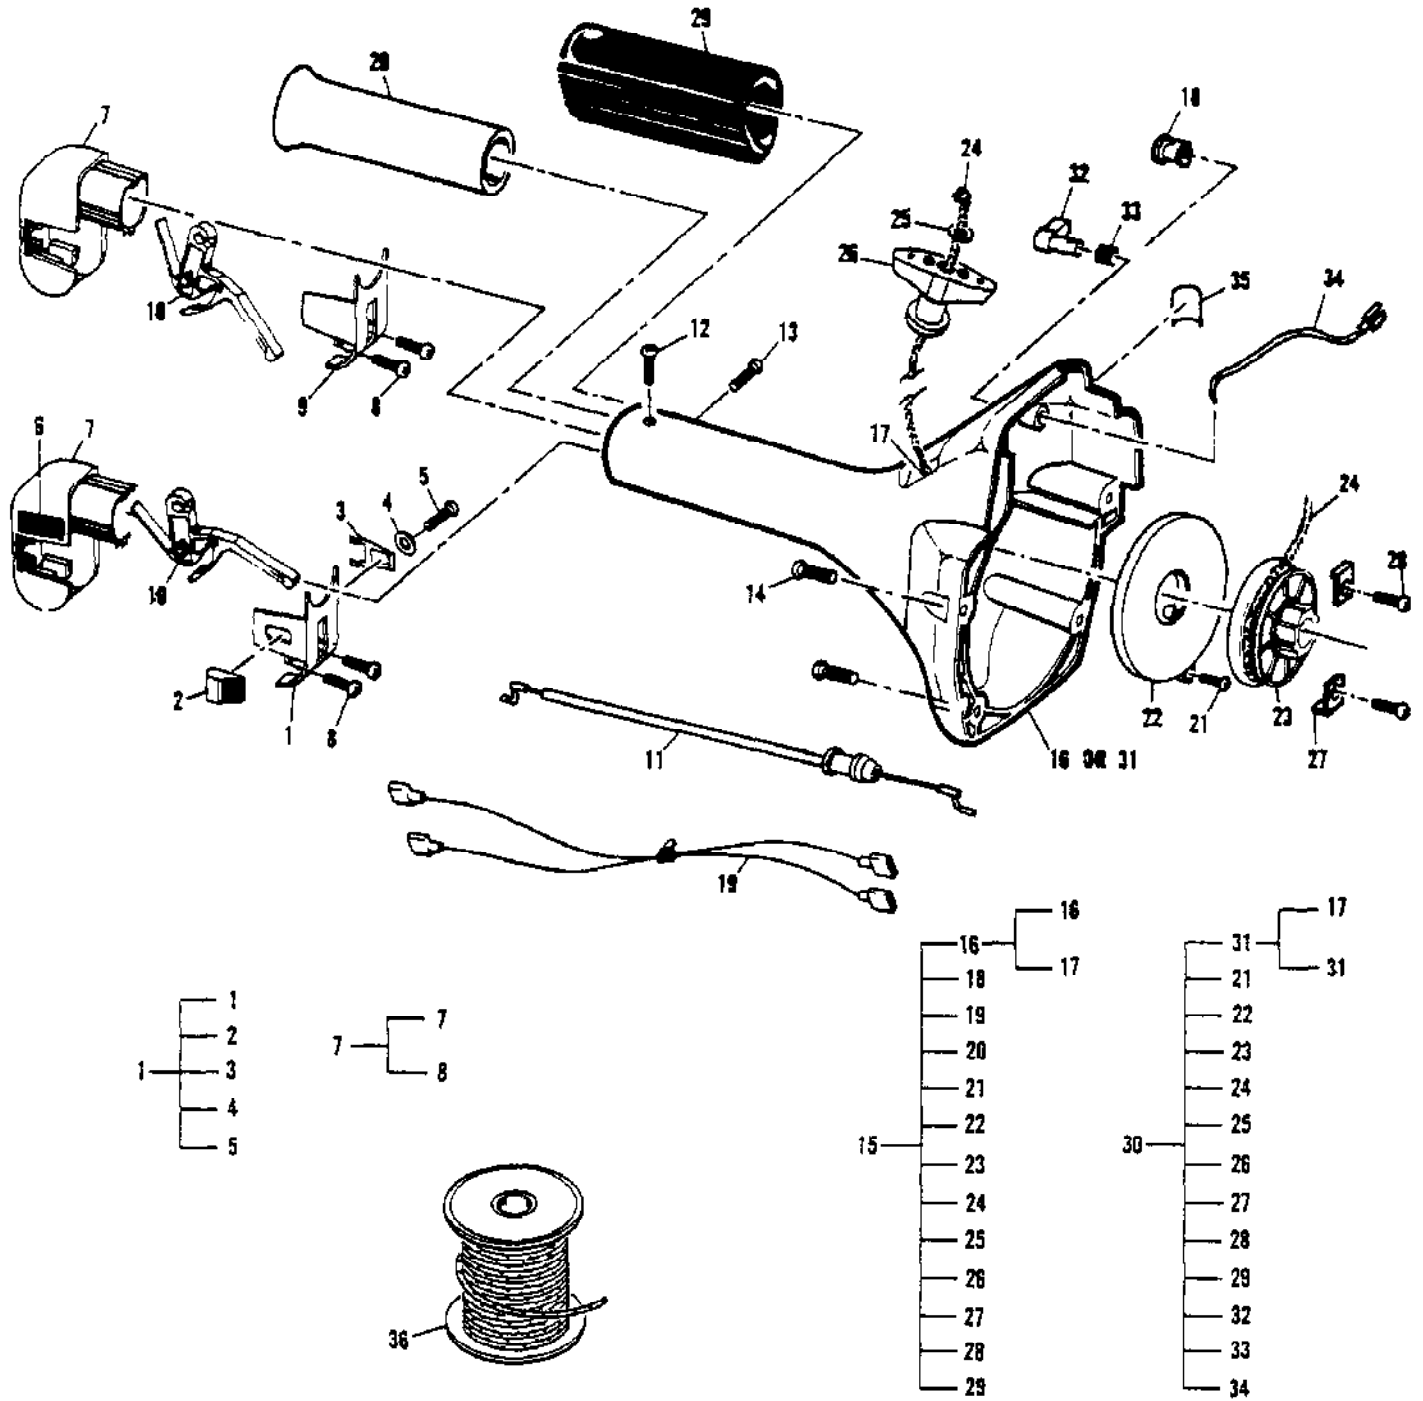

No
Diagram
Available

Parts List
Only

Ref #	Part Number	Qty	Description
	322235		LOCTITE KIT
	322236		RETAINING COMPOUND 620 (10 ml)
	322237		THREAD LOCKER 242 (10 ml)
	322238		GASKET ELIMINATOR 518 (50 ml)
	322239		BLACK MAX ADHESIVE 380 (01 oz)

No
Diagram
Available

Parts List
Only

Ref #	Part Number	Qty	Description
	215432		PRESSURE TEST TOOL
	217720		KIT, TORX WRENCHES
	222785		T-25 TORX DRIVE

Ref #	Part Number	Qty	Description
1	300064	1	Cover Assembly, Switch
2	224245	1	Button, Stop Switch
3	224246	1	Contact, Switch
4	105497	1	Washer, Flat .180 max ID
5	111069	1	Screw, 8-16 x .375
6	322081	1	Label, Switch (ON/OFF)
7	224234	1	Trigger Housing Assembly
8		2	Screw, Switch Not available separately
9	224914	1	Cover, Switch Housing
10	300361	1	Trigger, Throttle
11	300149	1	Throttle Cable, Non Clutch
12	111070	1	Screw, 12-11 x .5 Torx (top)
13	111059	1	Screw, 10-14 x .5 Torx
14	111054	4	Screw, 10-24 x .625
15	300118	1	Starter Housing Asy w/Plug
16	300621	1	Starter Housing, Notched
17		1	Guide, Rope Not available separately
18	300119	1	Plug (Switch Cover)
19	300370	1	Wire Assembly, Switch
20	322234	1	Sleeve, Protecting
21	322027	1	Screw, Spring Retainer
22	300475	1	Package, Spring Assembly
23	219496	1	Pulley, Starter
24	222869	1	Rope, Starter (46")
25	218941	1	Washer, Nylon
26	216792	1	Handle, Starter
27	322211	2	Retainer, Pulley
28	223357	2	Screw, 8-16
29	322140	1	Grip
30	224917	1	Starter Housing Asy (Yel)
31	300621	1	Housing/Guide, Rope (Yel)
	300033	1	Starter Housing Asy (Grey)
	300620	1	Housing/Guide, Rope (Grey)
		1	Guide, Rope Not available separately
	322027	1	Screw, Spring Retainer
	300475	1	Package, Spring Assembly
	219496	1	Pulley, Starter
	222869	1	Rope, Starter (46")
	218941	1	Washer, Nylon
	216792	1	Handle, Starter
	322211	2	Retainer, Pulley
	223357	2	Screw, 8-16
	322140	1	Grip
32	222914	1	Button, Stop
33	222913	1	Spring, Button Stop
34	222926	1	Wire Assembly, Switch
35	211243	1	Label, Push and Hold
36	300415	1	Rope, Bulk