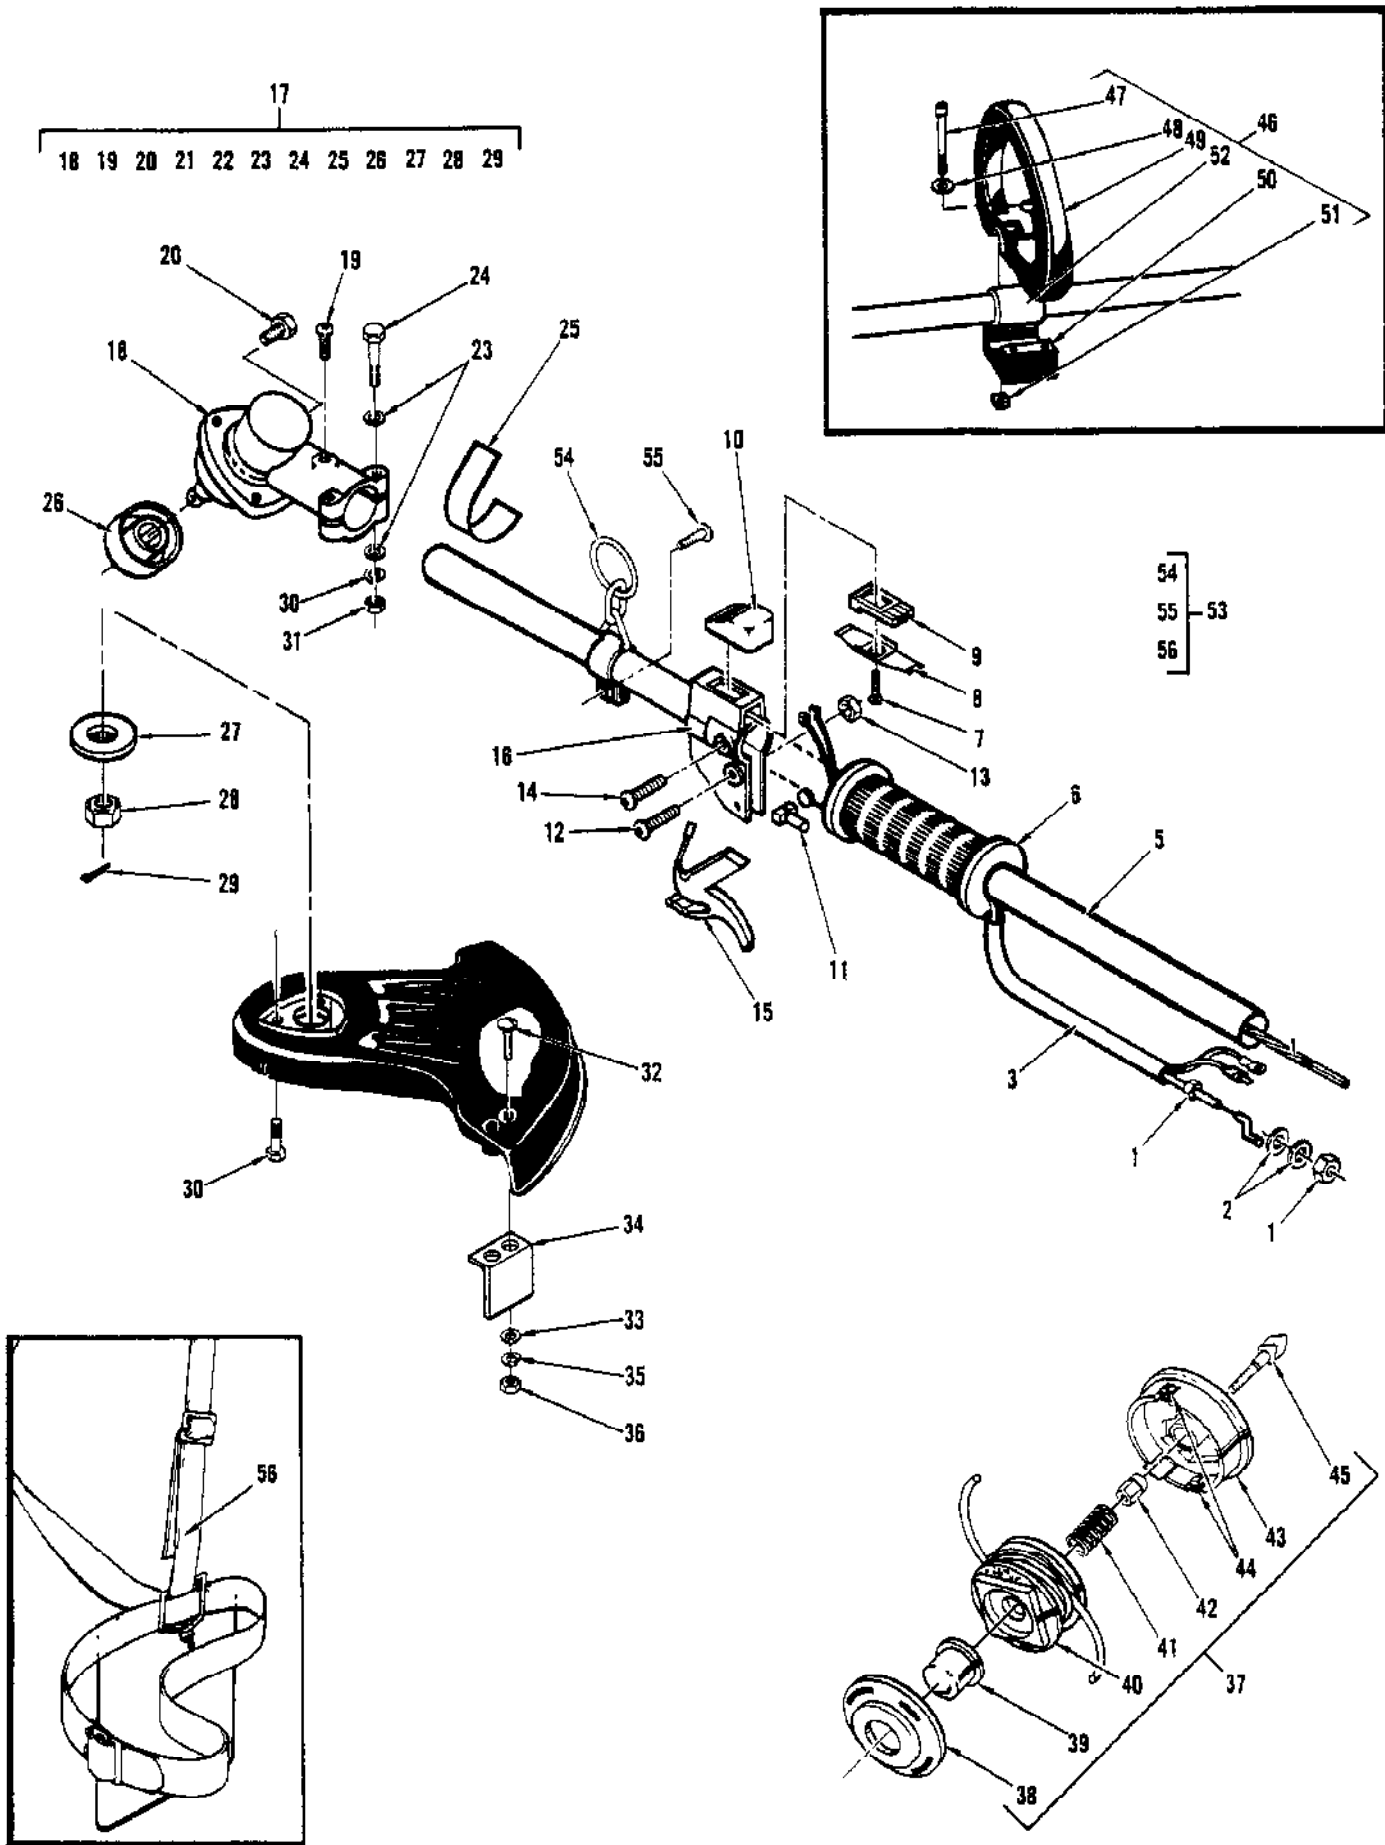

Ref #	Part Number	Qty	Description
1	224142-02	1	Carburetor Assy (WT 211)
2		2	Screw-Pump Cover
3		1	Cover Primer Pump
4	223077	1	Primer-Pump
5		1	Screw-Pump Cover
6	223913	1	Cover Asy Fuel-Pump
7		1	Screw-Idle Adjustment
8		1	Spring-Idle Screw
9		1	Gasket-Fuel Pump
10		1	Diaphragm-Fuel Pump
11		1	Screen-Fuel Pump Inlet
12		1	Shaft Assembly Throttle
13		1	Spring-Throttle Return
14		1	Ring-Shaft Retainer
15		1	Needle-Idle
16		1	Needle-High Speed
17		1	Spring-Idle Needle
18		1	Spring-High Speed Needle
19		1	Screw-Valve
20		1	Valve-Throttle
21		1	Screw-Metering Lever Pin
22		1	Pin-Metering Lever
23		1	Lever-Metering
24		1	Valve-Inlet Needle
25		1	Spring-Metering Lever
26		1	Seat Asy Check-Valve
27		1	Plug-Welch 5/16
28		1	Plug-Welch 1/4
29		1	Ring-Screen Retainer
30		1	Screen-Check Valve
31		4	Screw-Metering Cover
32		1	Cover-Metering Lever
33		1	Diaphragm Asy-Metering
34		1	Gasket-Metering Diaph.
	224462		Major Repair Kit
	223833		Gasket/Diaphragm Kit

No  
Diagram  
Available  
  
Parts List  
Only

Ref #	Part Number	Qty	Description
	215437		Tool-Oil Seal
	215438		Tool-Bearing Removal
	215441		Tool Clutch Puller
	215439		Tool Piston Driving
	215443		Plate-Pressure Test
	215444		Gasket Intake Pressure Test
	215445		Gasket-Exhaust Pressure Test
	217355		Wrench 8/10 mm (open end)
	216767		Lock Spindle
	217585		Wrench 17 mm
	218175		Socket-Wrench 9/16
	222785		T-25 TORX Drive 3.5"