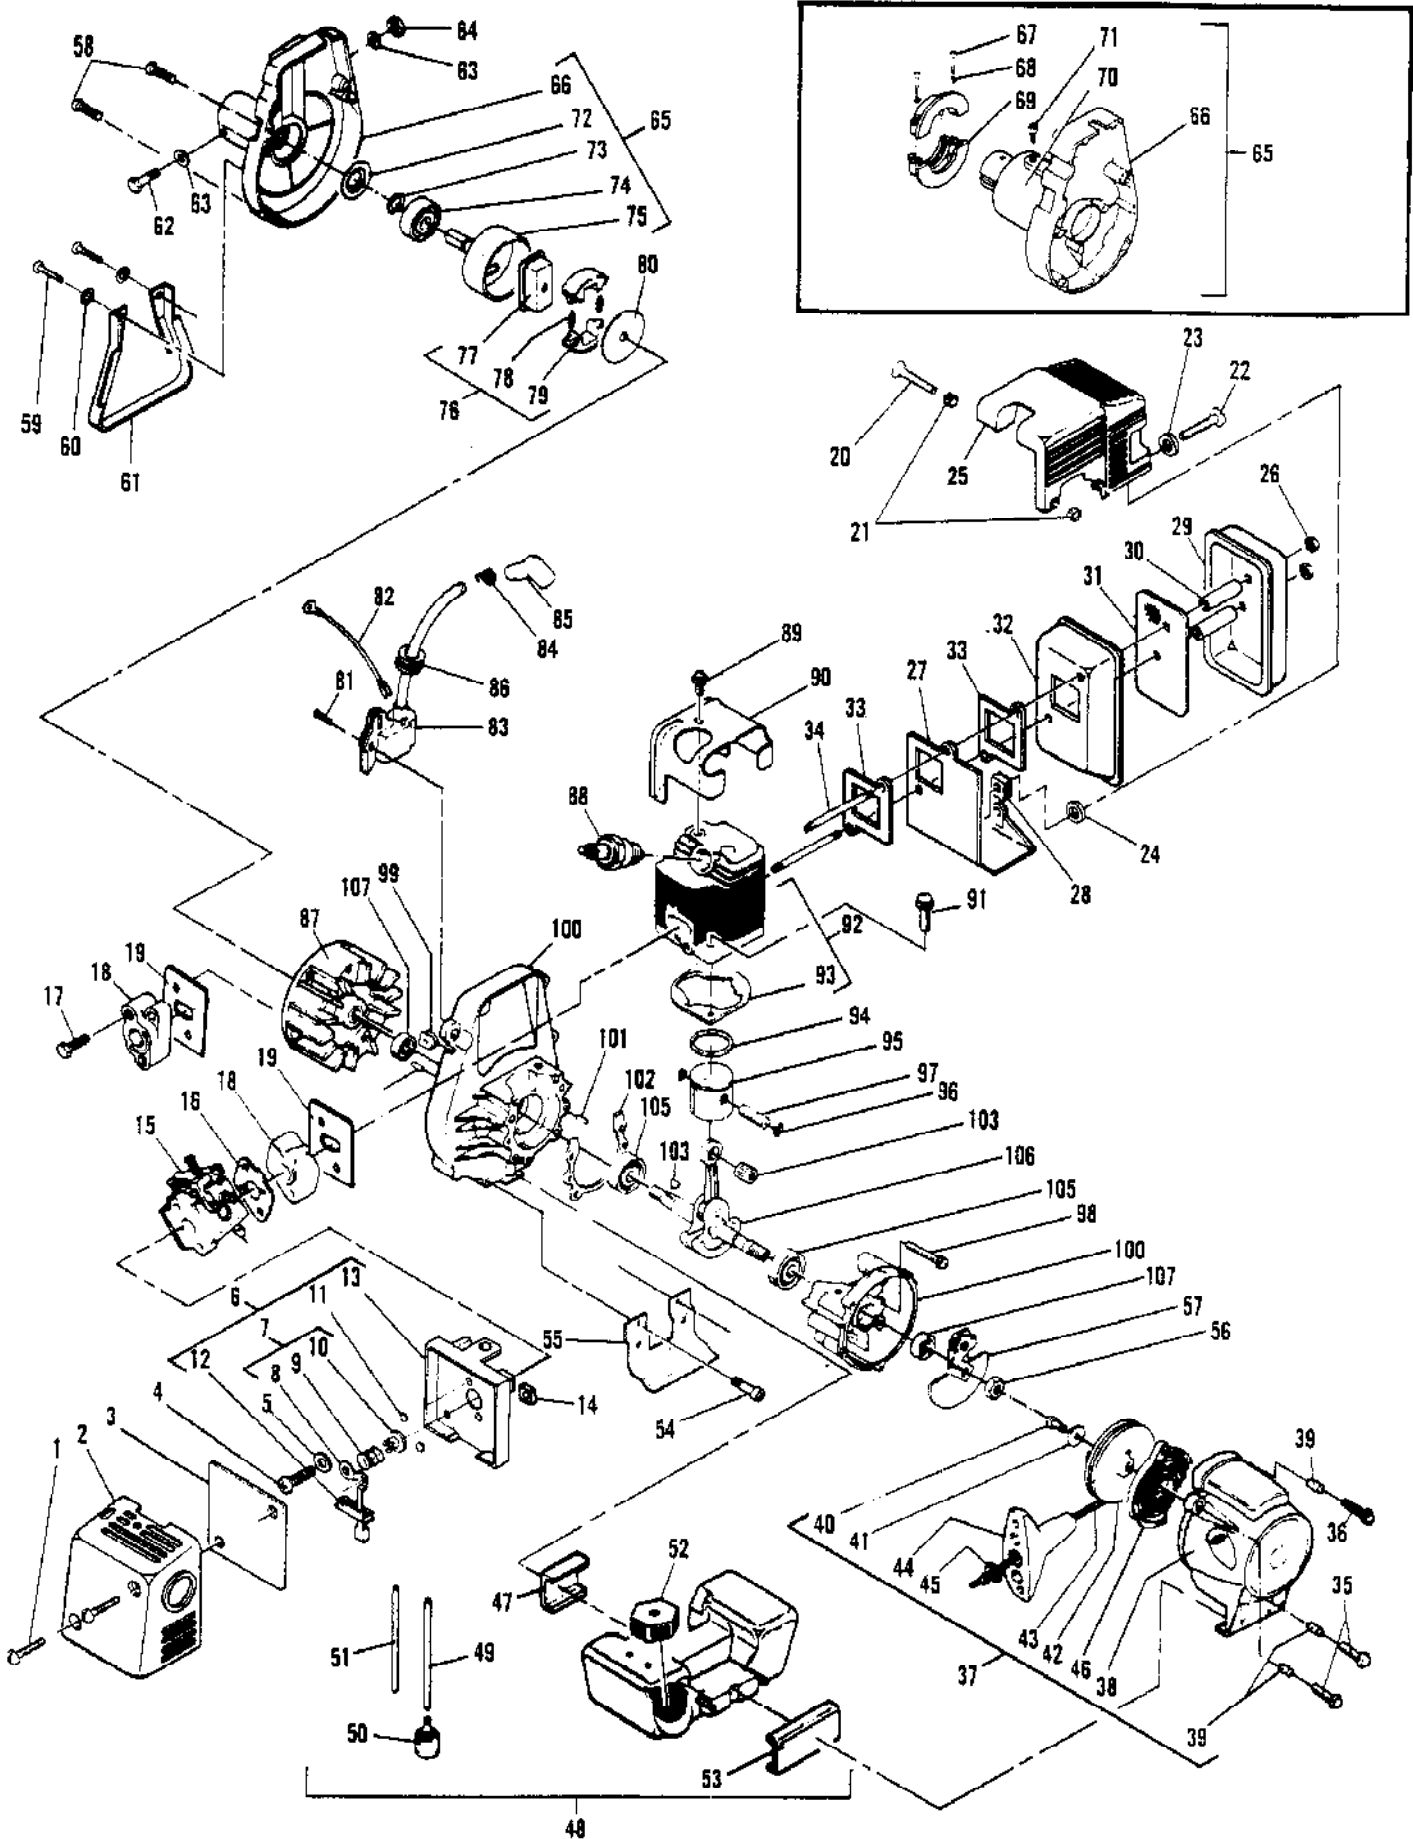

Ref #	Part Number	Qty	Description
1	216027	2	Screw-Pn M5 x 28.5 SEMS
2	227024	1	Cover Air-Cleaner
3	227023	1	Filter-Air
4	224326	2	Screw-Pn M5 x 55 TORX SS
	213104	2	Screw-Hx M5 x .8 x 18
5	216591	2	Washer-Flat M5
6	223895	1	Case Asy-Air Box
7	223730	1	Kit Choke Assembly
8		1	Shutter-Choke Lever
9	219016	1	Spring-Shutter
10		1	Plate-Choke Shutter
11	227022	2	Bushing
12	215992	1	Grommet-Choke
13		1	Air-Box
14	229524	2	Nut
15		1	Carburetor Assembly
16	224148	2	Gasket-Spacer
17	120098	2	Screw-Hx M5 x .8 x 18
18	223984	1	Insulator-S/T
	224319	1	Insulator Carburetor
19	224315	1	Gasket-Shield Insulator
	224318	1	Gasket-Shield Insulator
20	219508	2	Screw-Pn M4 x 17 SEMS TORX
21	229121	4	Bushing
22	215874	1	Screw-Pn M4 x 9.5 TORX
23	120045	1	Washer-M5
24	68497	1	Washer
25	224351	1	Shield-Muffler
26	222247	2	Nut-Stud
27	224266	1	Shield-Muffler Heat
28	224350	1	Nut-M4 Speed
29	224452	1	Cover-Muffler Asy
30	227036	2	Spacer-Muffler
31	224492	1	Kit-Spark Arrestor
32	227028	1	Muffler-Body
33	215515	2	Gasket-Muffler
34	224354	2	Stud-Muffler
35	218022	2	Screw-Pn M4 x 23.4 TORX
36	217669	1	Screw-Pn M4 x 25 TORX S
37	224111	1	Starter Assembly
38	224110	1	.Housing-Starter Asy
39	219585	3	Spacer-Starter Hsg
40	215874	1	Screw-Pn M4 x 9.5 TORX
41	216590	1	Washer-Flat M4
42	216092	1	Drum/Rope Assembly
43	216093	1	Rope-Starter
44	216792	1	Handle-Starter
45	218941	1	Washer-Nylon
46	217482	1	Spring-Starter
47	217382	1	Cushion-Fuel Tank
48	223898	1	Tank Assembly Fuel
49	225057	1	Hose Fuel
50	216985	1	Pickup-Fuel
51	225058	1	Hose Return
52	224993	1	Cap-Fuel