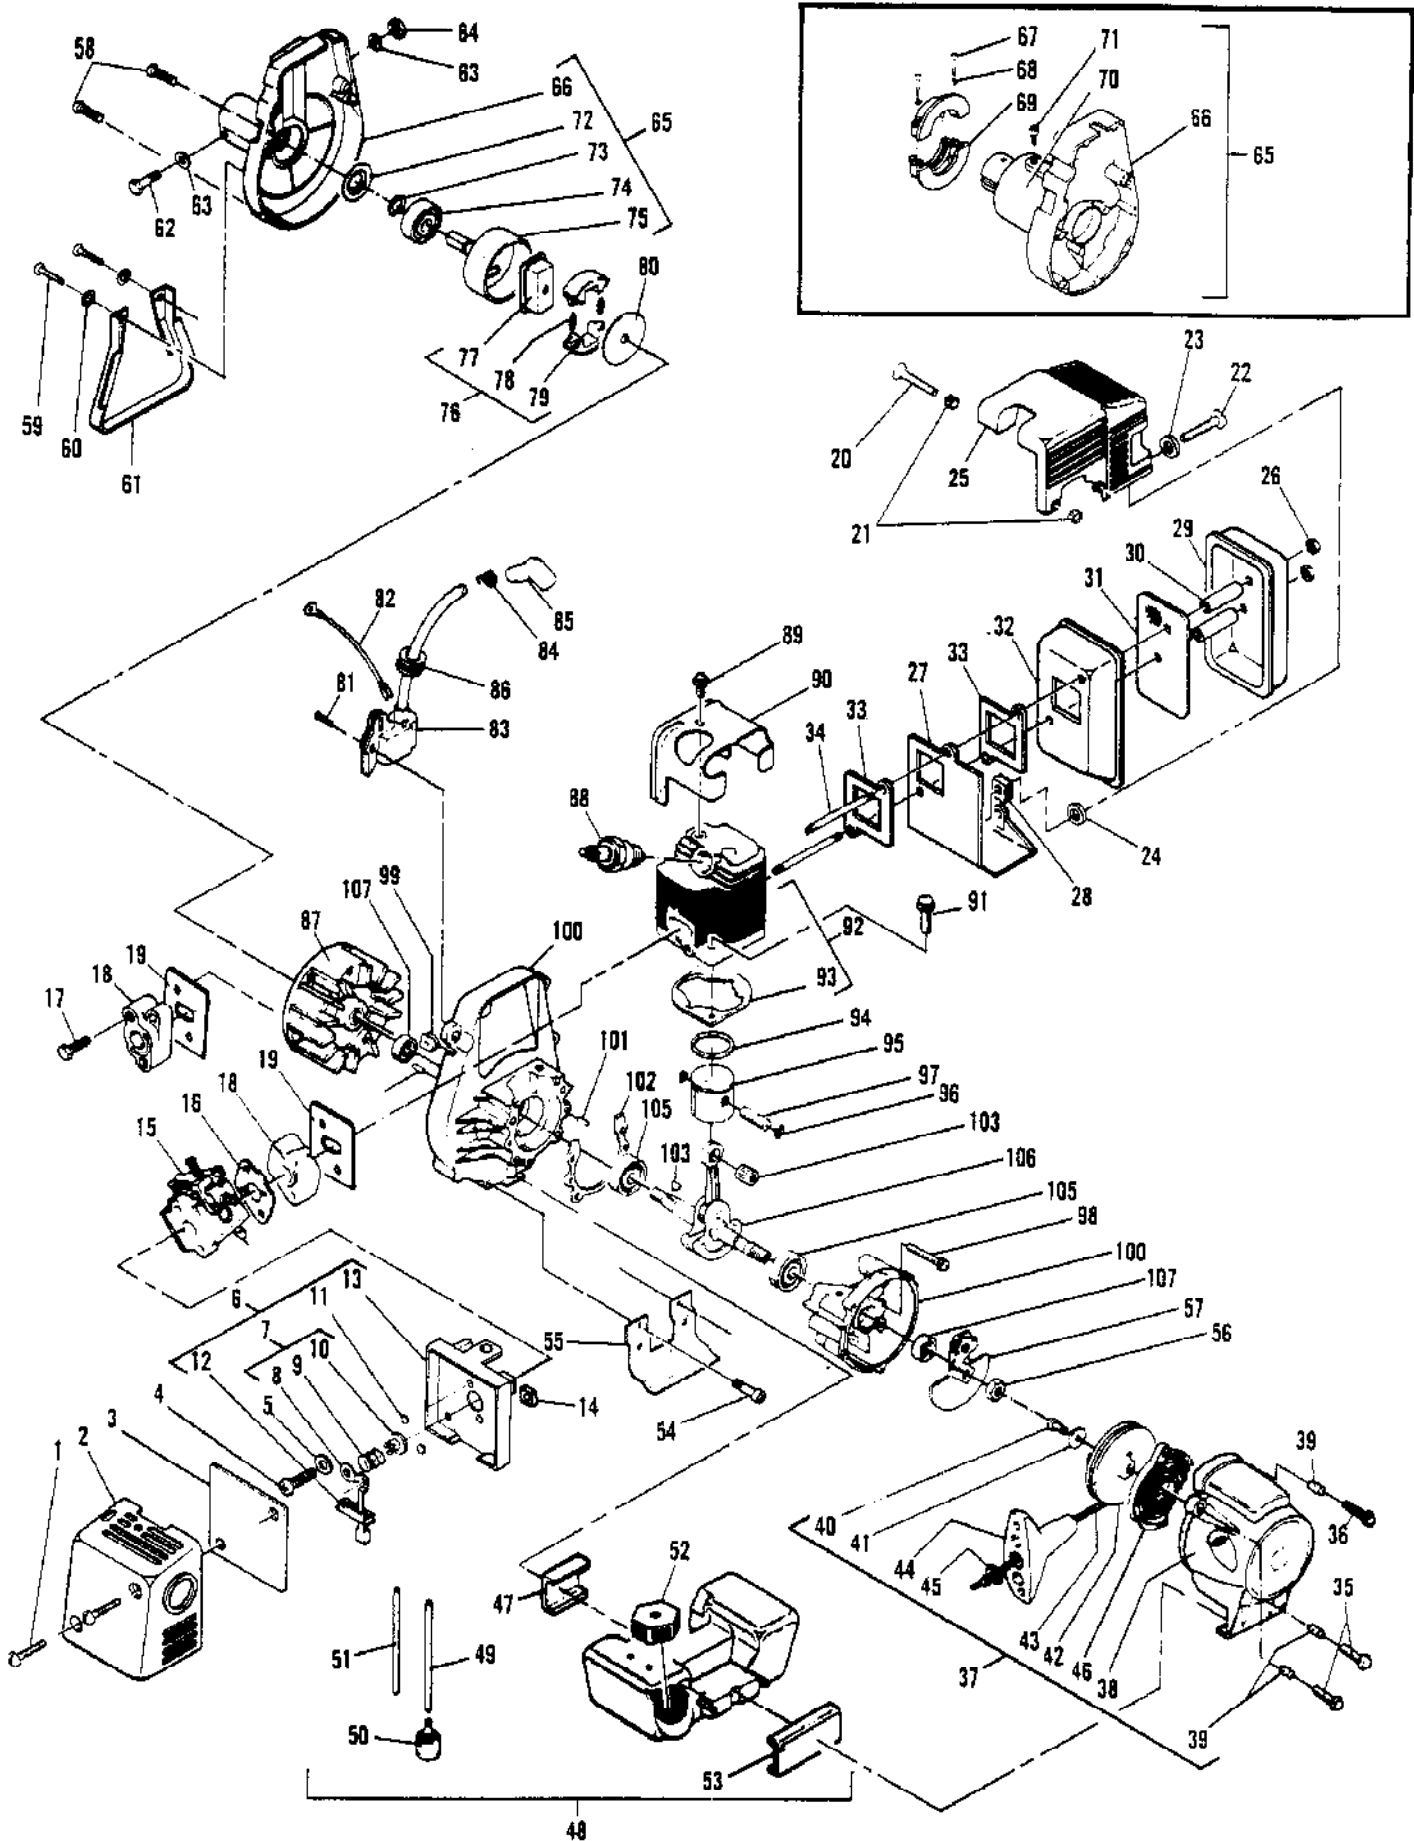

Ref #	Part Number	Qty	Description
1	216027	2	Screw-Pn M5 x 28.5 SEMS
2	227024	1	Cover Air-Cleaner
3	227023	1	Filter-Air
4	224326	2	Screw-Pn M5 x 55 TORX SS
	213104	2	Screw-Hx M5 x .8 x 18
5	216591	2	Washer-Flat M5
6	223895	1	Case Asy-Air Box
7	223730	1	Kit Choke Assembly
8		1	Shutter-Choke Lever
9	219016	1	Spring-Shutter
10		1	Plate-Choke Shutter
11	227022	2	Bushing
12	215992	1	Grommet-Choke
13		1	Air-Box
14	229524	2	Nut
15		1	Carburetor Assembly
16	224148	2	Gasket-Spacer
17	120098	2	Screw-Hx M5 x .8 x 18
18	223984	1	Insulator-S/T
	224319	1	Insulator Carburetor
19	224315	1	Gasket-Shield Insulator
	224318	1	Gasket-Shield Insulator
20	219508	2	Screw-Pn M4 x 17 SEMS TORX
21	229121	4	Bushing
22	215874	1	Screw-Pn M4 x 9.5 TORX
23	120045	1	Washer-M5
24	68497	1	Washer
25	224351	1	Shield-Muffler
26	222247	2	Nut-Stud
27	224266	1	Shield-Muffler Heat
28	224350	1	Nut-M4 Speed
29	224452	1	Cover-Muffler Asy
30	227036	2	Spacer-Muffler
31	224492	1	Kit-Spark Arrestor
32	227028	1	Muffler-Body
33	215515	2	Gasket-Muffler
34	224354	2	Stud-Muffler
35	218022	2	Screw-Pn M4 x 23.4 TORX
36	217669	1	Screw-Pn M4 x 25 TORX S
37	224111	1	Starter Assembly
38	224110	1	.Housing-Starter Asy
39	219585	3	Spacer-Starter Hsg
40	215874	1	Screw-Pn M4 x 9.5 TORX
41	216590	1	Washer-Flat M4
42	216092	1	Drum/Rope Assembly
43	216093	1	Rope-Starter
44	216792	1	Handle-Starter
45	218941	1	Washer-Nylon
46	217482	1	Spring-Starter
47	217382	1	Cushion-Fuel Tank
48	223898	1	Tank Assembly Fuel
49	225057	1	Hose Fuel
50	216985	1	Pickup-Fuel
51	225058	1	Hose Return
52	224993	1	Cap-Fuel