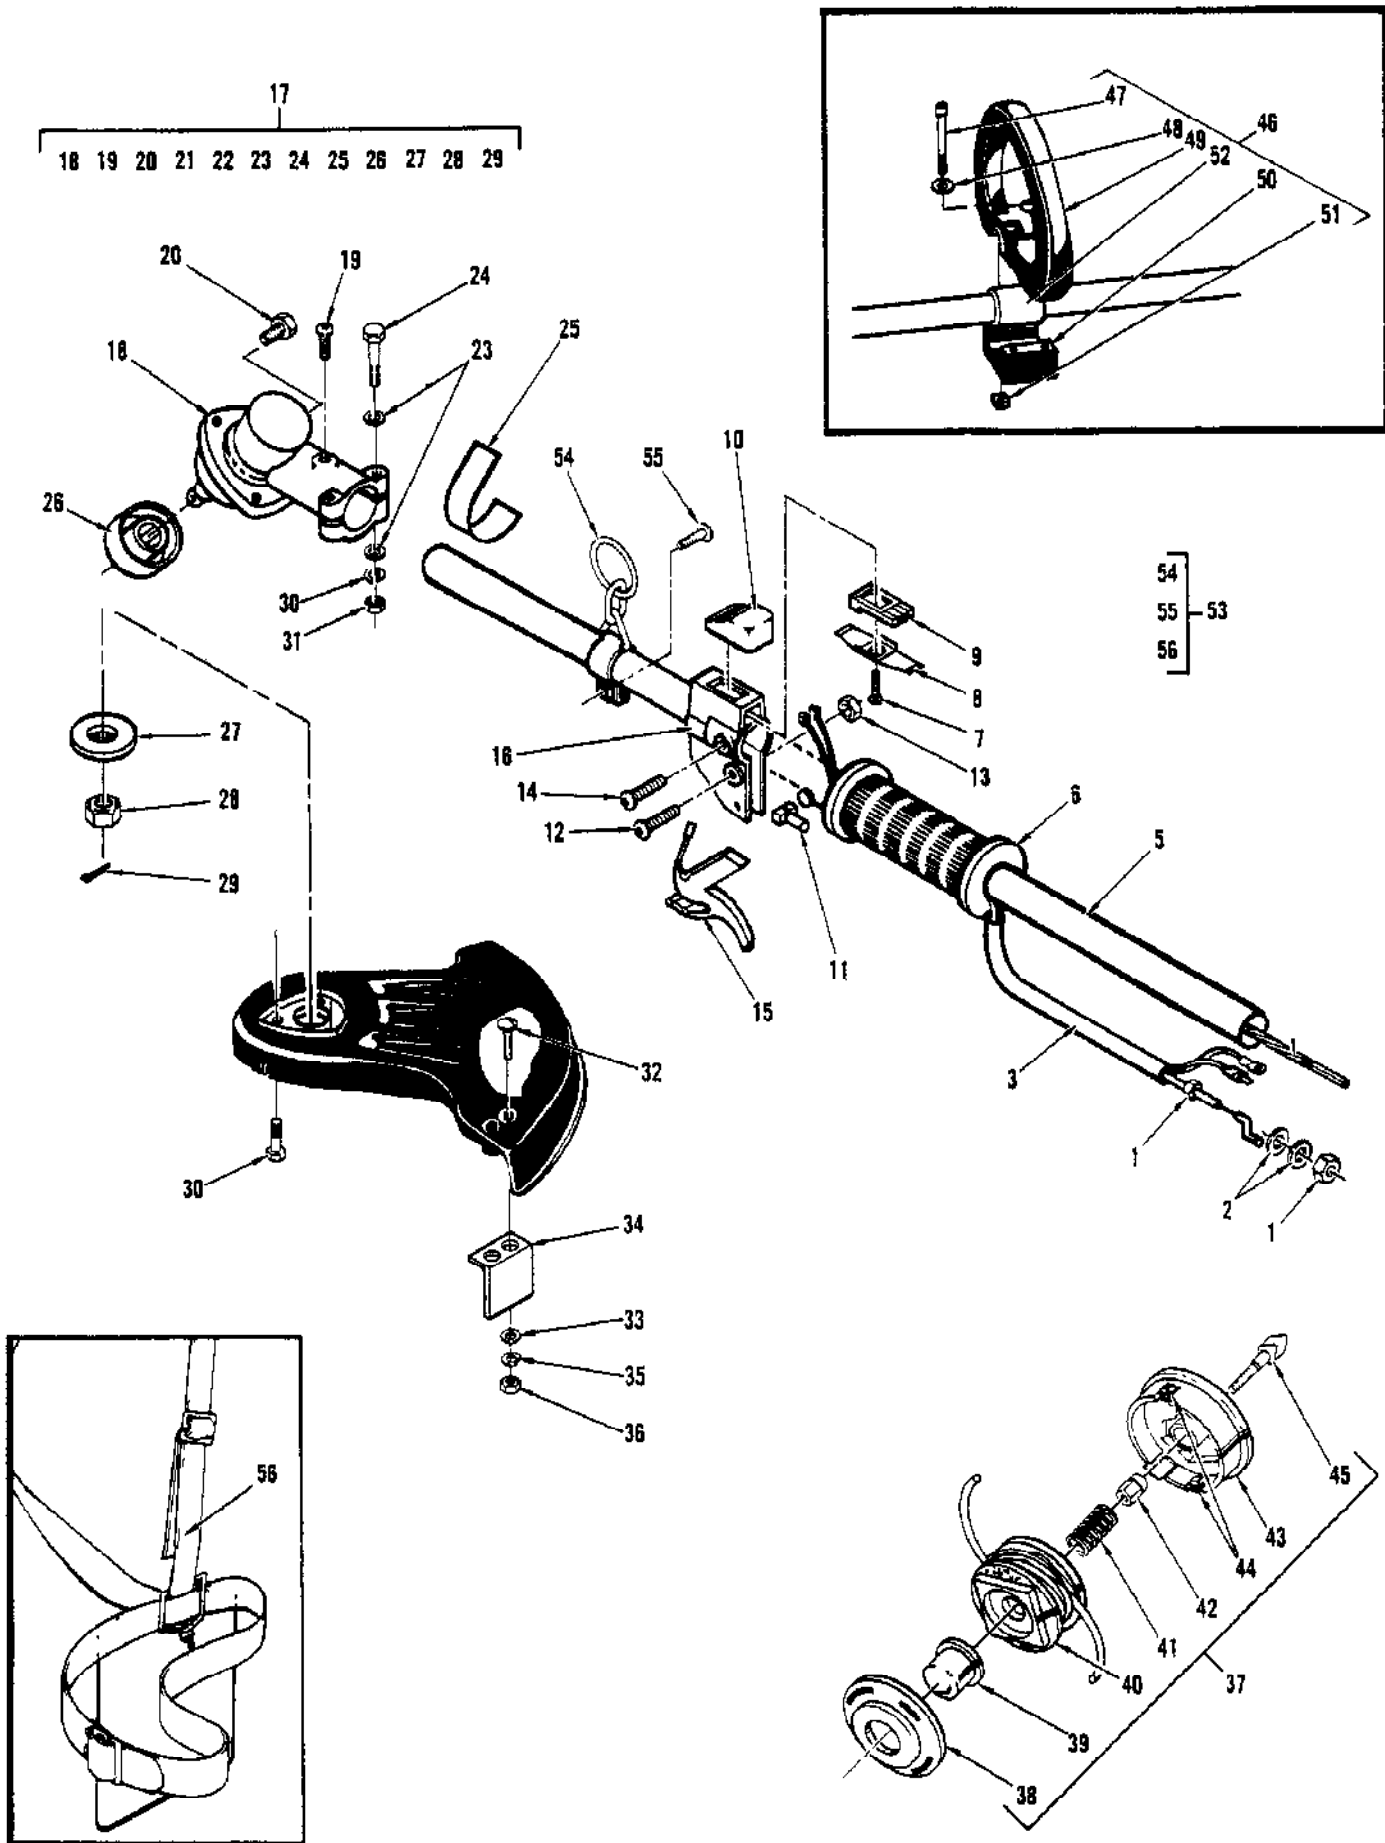

Ref #	Part Number	Qty	Description
1	224142-02	1	Carburetor Assy (WT 211)
2		2	Screw-Pump Cover
3		1	Cover Primer Pump
4	223077	1	Primer-Pump
5		1	Screw-Pump Cover
6	223913	1	Cover Asy Fuel-Pump
7		1	Screw-Idle Adjustment
8		1	Spring-Idle Screw
9		1	Gasket-Fuel Pump
10		1	Diaphragm-Fuel Pump
11		1	Screen-Fuel Pump Inlet
12		1	Shaft Assembly Throttle
13		1	Spring-Throttle Return
14		1	Ring-Shaft Retainer
15		1	Needle-Idle
16		1	Needle-High Speed
17		1	Spring-Idle Needle
18		1	Spring-High Speed Needle
19		1	Screw-Valve
20		1	Valve-Throttle
21		1	Screw-Metering Lever Pin
22		1	Pin-Metering Lever
23		1	Lever-Metering
24		1	Valve-Inlet Needle
25		1	Spring-Metering Lever
26		1	Seat Asy Check-Valve
27		1	Plug-Welch 5/16
28		1	Plug-Welch 1/4
29		1	Ring-Screen Retainer
30		1	Screen-Check Valve
31		4	Screw-Metering Cover
32		1	Cover-Metering Lever
33		1	Diaphragm Asy-Metering
34		1	Gasket-Metering Diaph.
	224462		Major Repair Kit
	223833		Gasket/Diaphragm Kit

No
Diagram
Available

Parts List
Only

Ref #	Part Number	Qty	Description
	215437		Tool-Oil Seal
	215438		Tool-Bearing Removal
	215441		Tool Clutch Puller
	215439		Tool Piston Driving
	215443		Plate-Pressure Test
	215444		Gasket Intake Pressure Test
	215445		Gasket-Exhaust Pressure Test
	217355		Wrench 8/10 mm (open end)
	216767		Lock Spindle
	217585		Wrench 17 mm
	218175		Socket-Wrench 9/16
	222785		T-25 TORX Drive 3.5"