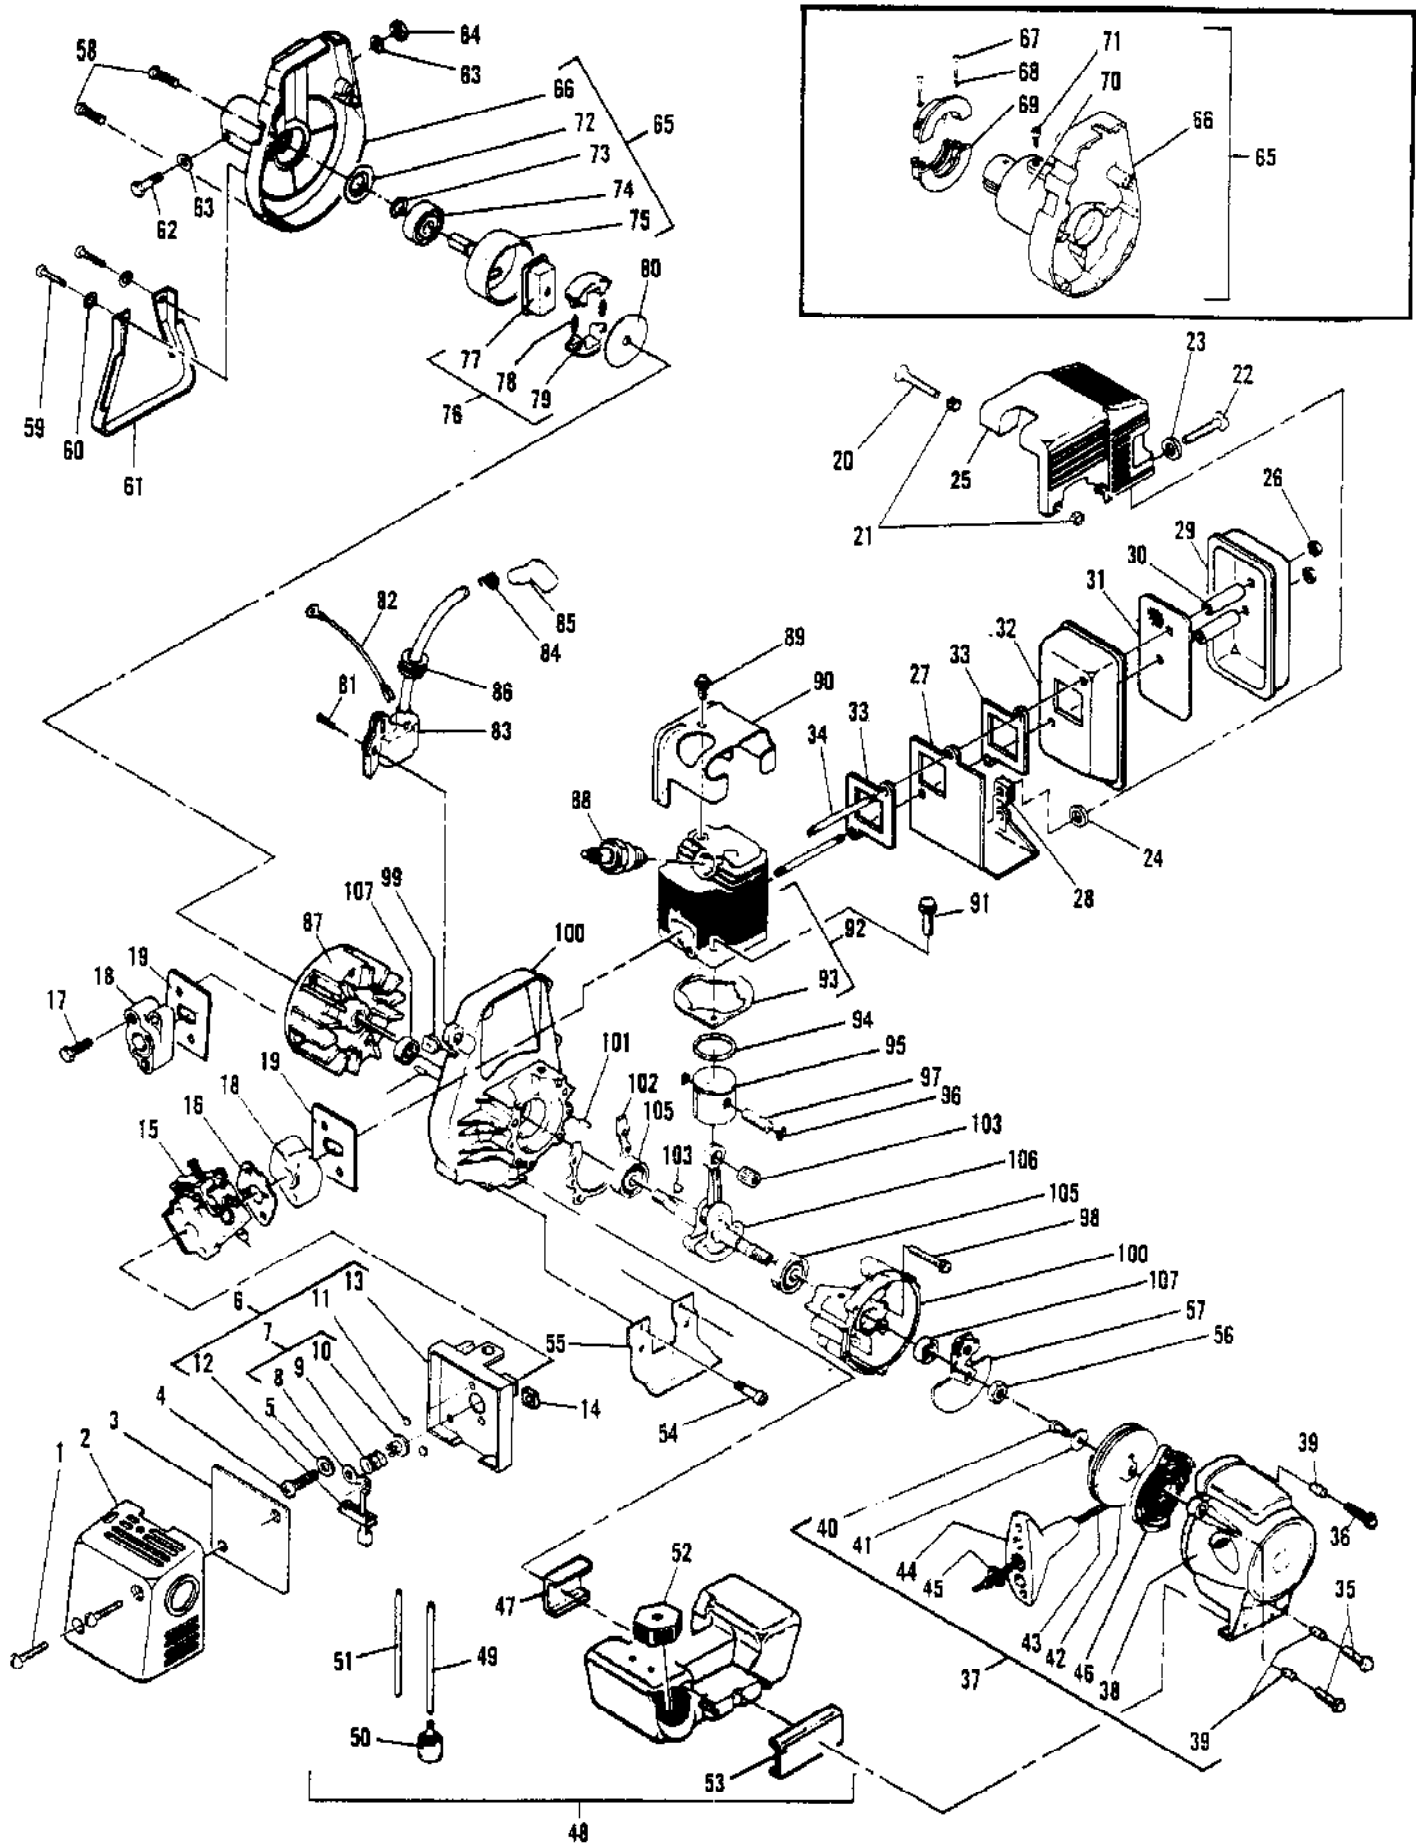

Ref #	Part Number	Qty	Description
1	216027	2	Screw-Pn M5 x 28.5 SEMS
2	227024	1	Cover Air-Cleaner
3	227023	1	Filter-Air
4	224326	2	Screw-Pn M5 x 55 TORX SS
	213104	2	Screw-Hx M5 x .8 x 18
5	216591	2	Washer-Flat M5
6	223895	1	Case Asy-Air Box
7	223730	1	Kit Choke Assembly
8		1	Shutter-Choke Lever
9	219016	1	Spring-Shutter
10		1	Plate-Choke Shutter
11	227022	2	Bushing
12	215992	1	Grommet-Choke
13		1	Air-Box
14	229524	2	Nut
15		1	Carburetor Assembly
16	224148	2	Gasket-Spacer
17	120098	2	Screw-Hx M5 x .8 x 18
18	223984	1	Insulator-S/T
	224319	1	Insulator Carburetor
19	224315	1	Gasket-Shield Insulator
	224318	1	Gasket-Shield Insulator
20	219508	2	Screw-Pn M4 x 17 SEMS TORX
21	229121	4	Bushing
22	215874	1	Screw-Pn M4 x 9.5 TORX
23	120045	1	Washer-M5
24	68497	1	Washer
25	224351	1	Shield-Muffler
26	222247	2	Nut-Stud
27	224266	1	Shield-Muffler Heat
28	224350	1	Nut-M4 Speed
29	224452	1	Cover-Muffler Asy
30	227036	2	Spacer-Muffler
31	224492	1	Kit-Spark Arrestor
32	227028	1	Muffler-Body
33	215515	2	Gasket-Muffler
34	224354	2	Stud-Muffler
35	218022	2	Screw-Pn M4 x 23.4 TORX
36	217669	1	Screw-Pn M4 x 25 TORX S
37	224111	1	Starter Assembly
38	224110	1	.Housing-Starter Asy
39	219585	3	Spacer-Starter Hsg
40	215874	1	Screw-Pn M4 x 9.5 TORX
41	216590	1	Washer-Flat M4
42	216092	1	Drum/Rope Assembly
43	216093	1	Rope-Starter
44	216792	1	Handle-Starter
45	218941	1	Washer-Nylon
46	217482	1	Spring-Starter
47	217382	1	Cushion-Fuel Tank
48	223898	1	Tank Assembly Fuel
49	225057	1	Hose Fuel
50	216985	1	Pickup-Fuel
51	225058	1	Hose Return
52	224993	1	Cap-Fuel