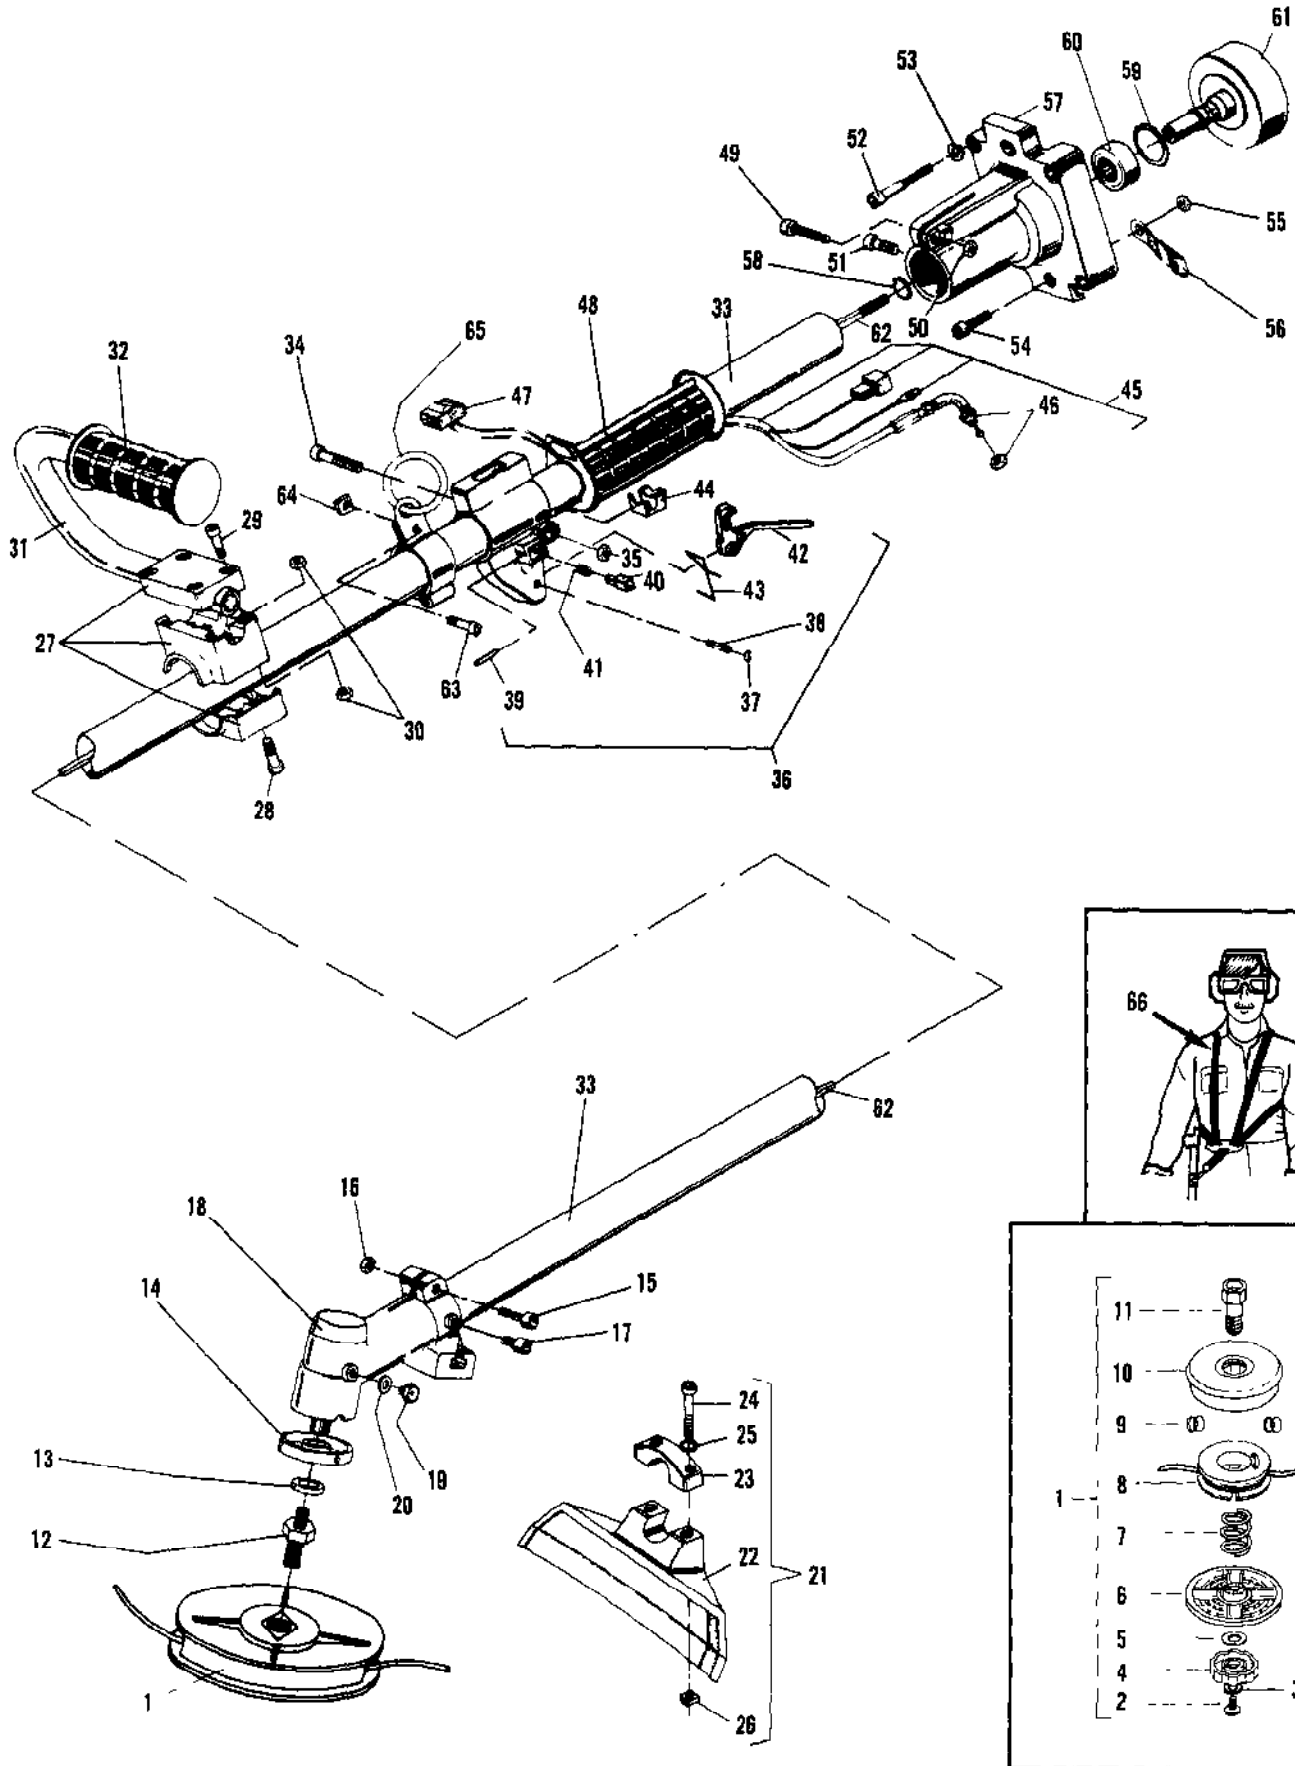

Ref #	Part Number	Qty	Description
1	228148-02	1	Head Assembly
2	229287	1	Screw
3	236934	1	Washer
4	229859	1	Knob
5	229692	1	Washer
6	229727	1	Cover
7	229695	1	Spring
8	229860	1	Spool
9	229693	2	Eyelet
10	229726	1	Housing
11	229697	1	Bolt
12	236605	1	Bolt - String Head
13	236769	1	Spacer - Bolt/Collar
14	235752	1	Flange - Collar
15	235921	1	Screw - Gear Box
16	228926	1	Nut - Gear Box
17	236389	1	Screw - Gear Box
18	236382	1	Gear Box Assembly
19	228862	1	Grease Nipple
20	235906	1	Washer
21	219062	1	Guard Asy - Heavy Duty Grass
22	236663	1	Shield - Grass
23	236612	1	Clamp - Guard
24	235214	2	Screw - M6 x 20
25	236936	2	Washer - Guard
26	236642	2	Nut - Guard
27	236726	1	Handle Clamp Assembly
28	235921	2	Screw - Clamp Bottom
29	236558	4	Screw - Clamp Top
30	235912	6	Nut - Clamp
31	236613	1	Handle - J
32	235895	1	Grip - Handle
33	236506	1	Shaft - Outer
34	235921	1	Screw - Trigger Housing
35	228926	1	Nut - Trigger Housing
36	229421	1	Throttle Housing Assy
37	235811	2	Clip - C
38	235934	1	Pin - Trigger
39	235923	1	Pin - Throttle Advance
40	235892	1	Button - Throttle Advance
41	235933	1	Spring - Button
42	236616	1	Trigger
43	235932	1	Spring - Trigger
44	235893	1	Guide - Wire
45	236724	1	Kit - Outer Housing
46	229207	2	Nut - Guide M6 x .75
47	236394	1	Switch
48	236620	1	Grip
49	235921	1	Screw
50	228926	1	Nut
51	236389	1	Screw - Clutch Housing
52	236556	4	Screw - Clutch
53	236528	4	Washer
54	235214	1	Screw - M6 x 20
55	228926	1	Nut