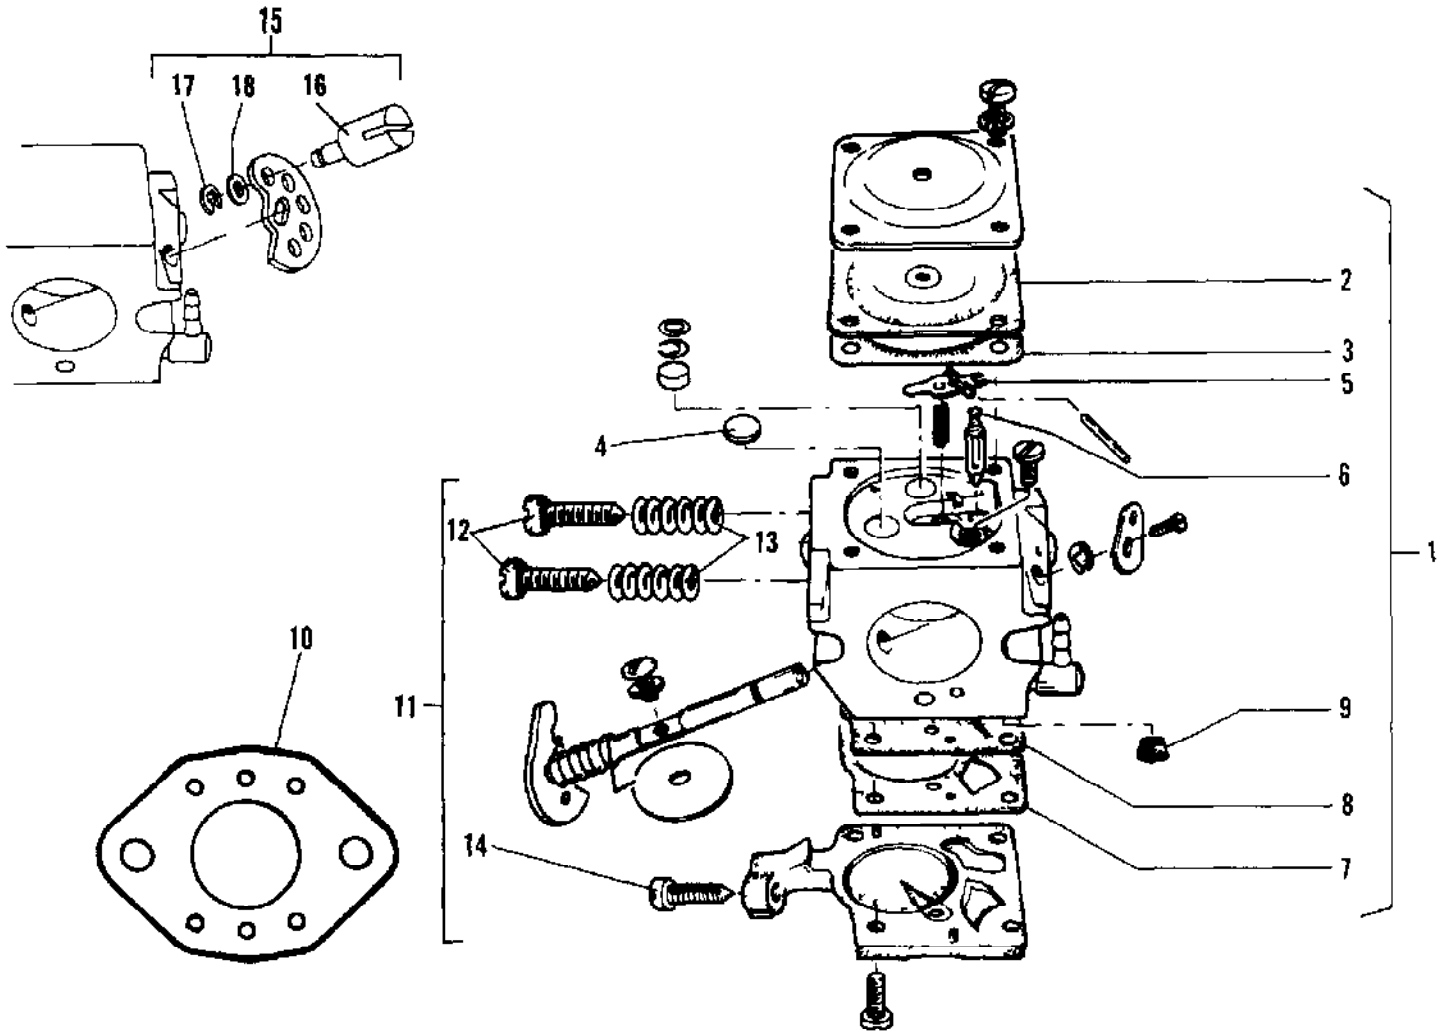

No  
Diagram  
Available  
  
Parts List  
Only

Ref #	Part Number	Qty	Description
	216898		40' Replacement Line (.095)
	216899-01		Replacement Line 1 lb. Bulk (.095)
	216900-01		Replacement Line 5 lb. Bulk (.095)
	93770		McCulloch 2-Cycle Custom Lubricant 40:1
	219063		8 Tooth Weed/Grass Blade 10" Diameter
	223286		One Shot Oil (Case)

Ref #	Part Number	Qty	Description
	236598	1	Carburetor - HU 67A Tillotson
1	235370	1	Kit - Carburetor Repair
2	222328	1	Kit - Diaphragm
3		1	Gasket - Diaphragm Not available separately
4		1	Plug - Body Channel Not available separately
5		1	Lever - Inlet Control Not available separately
6		1	Needle - Inlet Not available separately
7		1	Gasket - Fuel Pump Not available separately
8		1	Diaphragm - Fuel Pump Not available separately
9		1	Screen - Fuel Inlet Not available separately
10		1	Gasket - Flange Not available separately
11	219599	1	Kit - Needle Adjustment
12		2	Needles Not available separately
13		2	Springs Not available separately
14		1	Screw Not available separately
15	228714	1	Arm - Throttle
16	228705	1	Swivel - Throttle
17	228707	1	Clip - "C"
18		1	Washer Not available separately

Ref #	Part Number	Qty	Description
56	236355	1	Guide - Wire
57	236377	1	Clutch/Drum Assembly
58	236378	1	Seeger Ring
59	235899	1	Seeger Ring
60	235918	1	Bearing - Drum
61	235755	1	Drum - Clutch
62	235935	1	Shaft - Drive
63	235911	1	Screw - Harness Ring
64	236642	1	Nut - Harness Ring
65	236602	1	Ring - Harness
66	219066	1	Harness - Heavy Duty