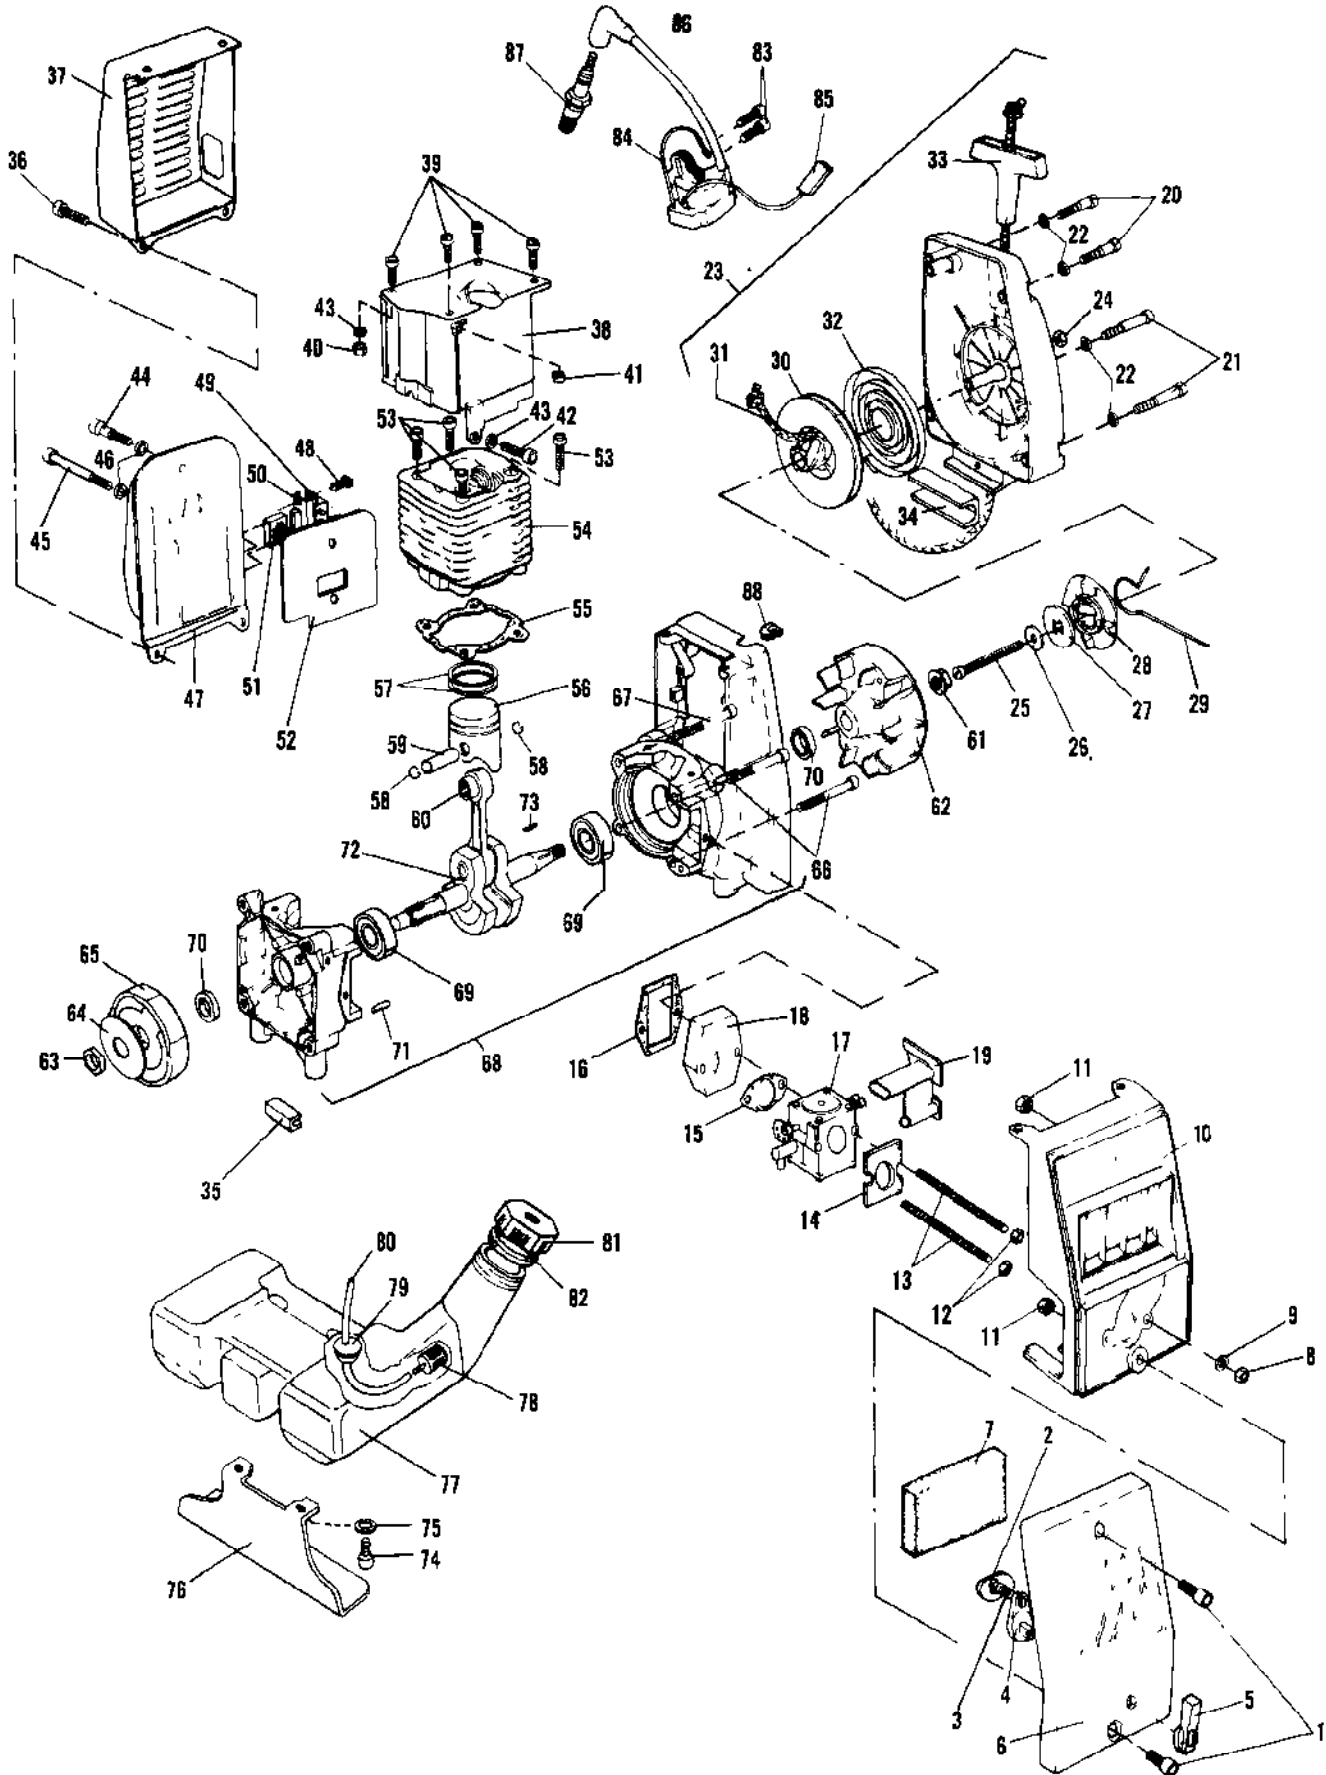

Ref #	Part Number	Qty	Description
1	235911	2	Screw - Air Filter Cover
2	235821	1	Plate - Choke
3	235822	1	Spring - Choke
4	235820	1	Choke - Lever
5	235819	1	Knob - Choke
6	235814	1	Cover - Air Filter
7	219067	1	Filter - Air Filter
8	235642	2	Nut - M5
9	235248	2	Washer
10	235813	1	Box - Air
11	215871	2	Nut - M6 x 1
12	235216	2	Nut - M5
13	236507	2	Screw
14	94142	1	Gasket - Carburetor
15	235016	1	Gasket - Carburetor
16	235015	1	Gasket - Reed Valve
17			Carburetor See "Carburetor Assembly" illustration & parts list.
18	235120	1	Valve Reed
19	235928	1	Screw - Drive Guide
20	235804	2	Screw - M5 x 30
21	235629	2	Screw
22	235248	4	Washer
23	229387	1	Starter Assembly
24	235431	1	Nut
25	235430	1	Screw
26	235048	1	Washer - Starter
27	236339	1	Washer
28	235926	1	Bushing
29	235945	1	Spring
30	236373	1	Drum/Rope Assembly
31	236374	1	Rope - Starter
32	235888	1	Spring - Rewind
33	235944	1	Handle - Starter
34	229281	1	Cushion - Starter/Fuel Tank
35	229280	1	Cushion - C'case/Fuel Tank
36	236381	2	Screw - Muffler Shield
37	236969	1	Shield - Muffler
38	235756	1	Cover - Cylinder
39	235802	4	Screw - M5 x 14
40	235642	1	Nut - M5
41	236732	1	Nut
42	236381	1	Screw
43	235248	2	Washer
44	236381	1	Screw
45	235807	1	Screw - M5 x 45
46	236529	2	Washer
47	236978	1	Muffler Assembly
48	236981	2	Screw - Baffle/Plate
49	236966	1	Baffle - Muffler
50	236967	1	Plate - Screen
51	236968	1	Screen - Spark Arrestor
52	236346	1	Gasket - Muffler/Cylinder
53	235214	4	Screw - M6 x 20
54	235477	1	Kit Cylinder