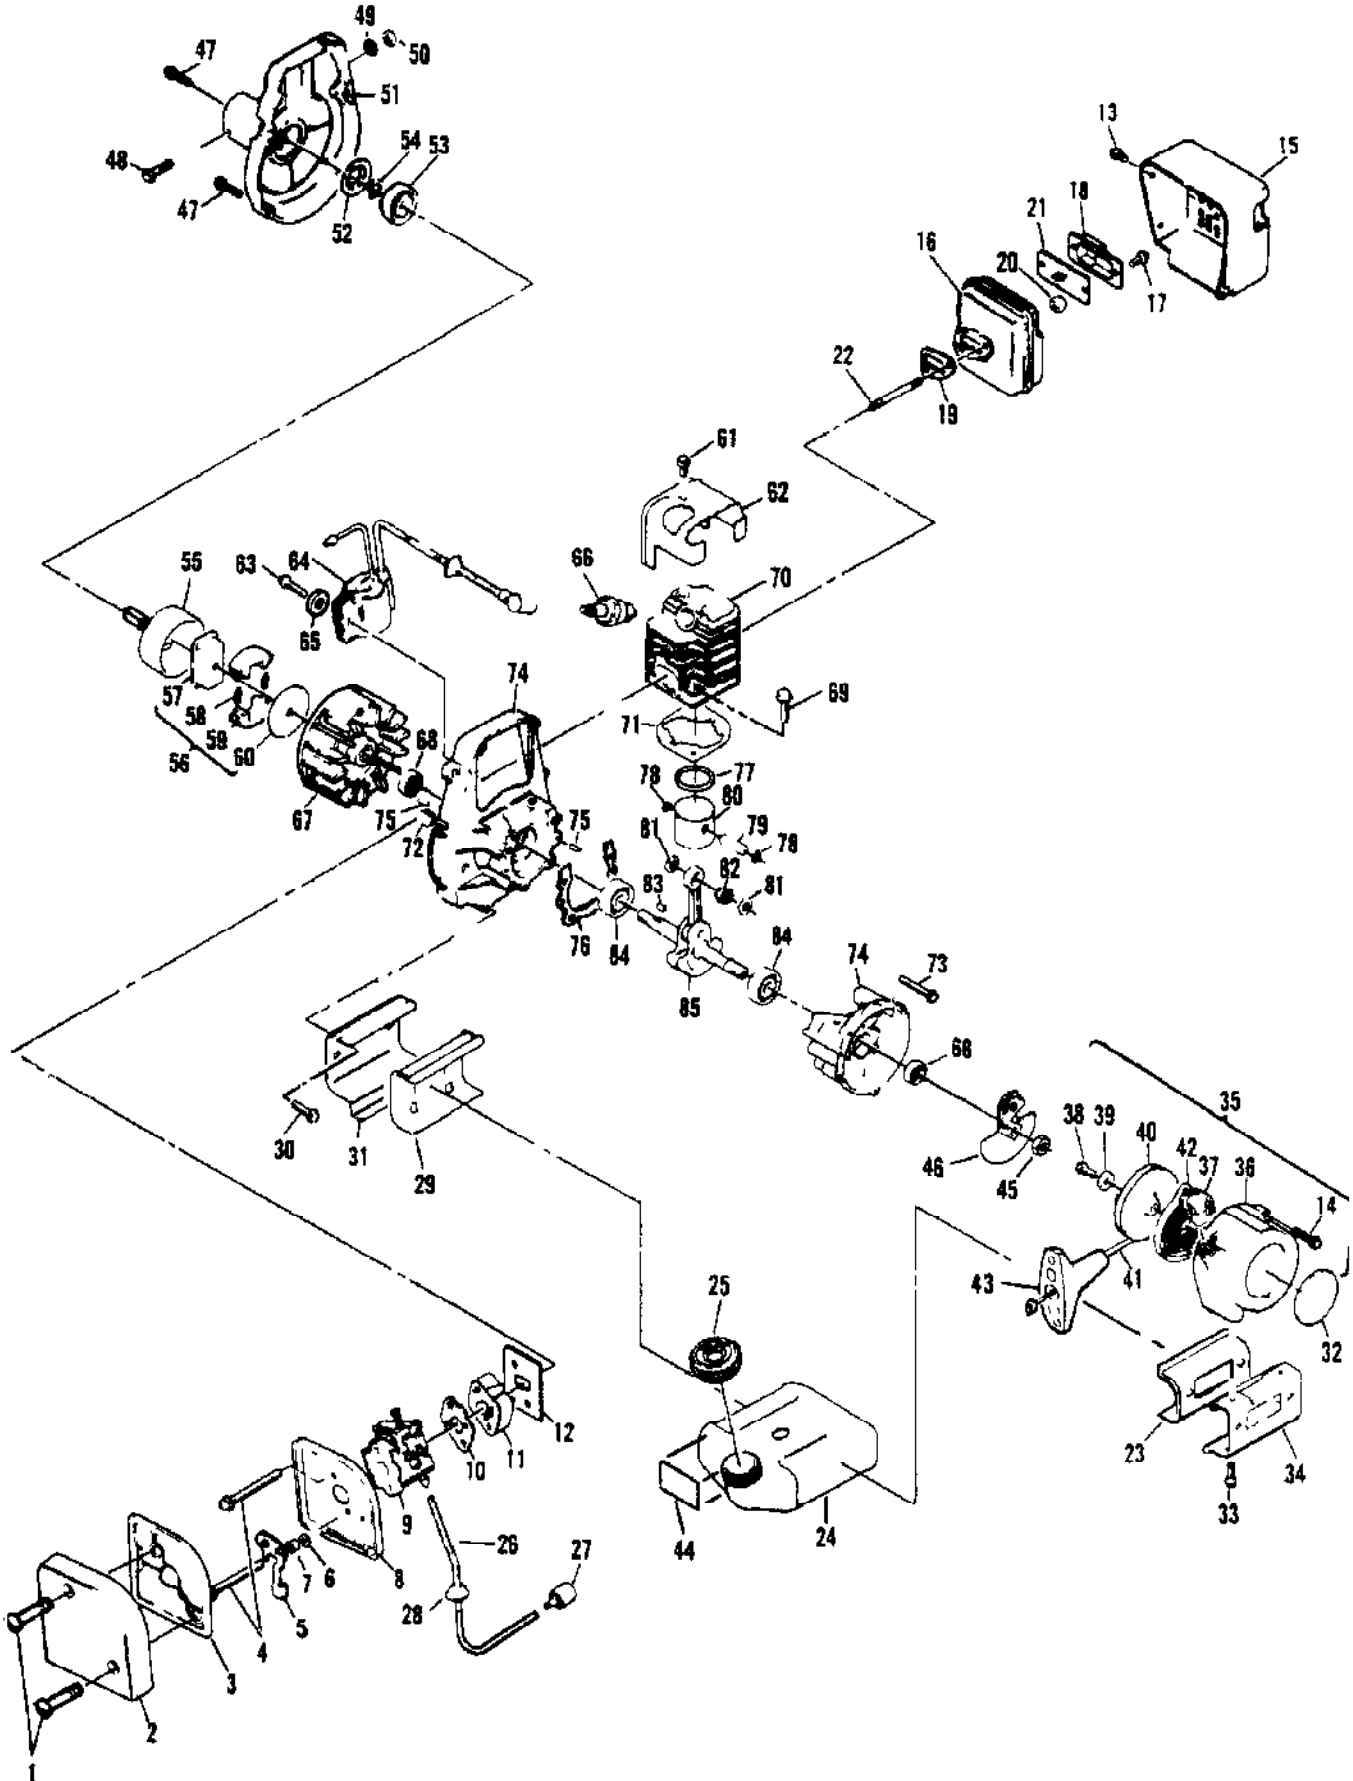

Ref #	Part Number	Qty	Description
1	217669	2	Screw - M4 x 25
2	215988	1	Cover - Air Cleaner
3	217376	1	Filter - Air
4	216903	2	Screw - M5 x 55
5	215991	1	Shutter - Choke
6	216591	1	Washer - Flat M5
7	215993	1	Spacer
8	216108	1	Kit - Airbox/Grommet
9		1	Carburetor Asy See "Carburetor Assembly" illustration and parts list.
10	215491	1	Gasket - Carburetor
11	215771	1	Insulator - Carburetor
12	216575	1	Gasket - Insulator
13	216025	2	Screw - M4 x 8
14	213177	3	Screw - M4 x 18.50
15	215753	1	Shield - Muffler
16	216920	1	Kit - Muffler
17	216025	2	Screw - M4 x 8
18	217318	1	Cover/Cap Asy - Screen
19	215515	1	Gasket - Muffler
20	217275	2	Nut - Flange
21	95896	1	Spark Arrester Screen
22	215517	2	Stud - Bolt
23	215504	1	Cushion - Fuel Tank
24	217021	1	Kit - Fuel Tank Assembly
25	216346	1	Cap - Fuel Tank
26	217264	1	Hose - Fuel
27	216985	1	Pickup - Fuel
28	215495	1	Grommet
29	215500	1	Cushion - Bracket
30	216025	2	Screw - M4 x 8
31	217455	1	Bracket Asy - Tank/Shield
32	216604	1	Decal - Logo
33	213177	2	Screw - M4 x 16.5
34	215501	1	Bracket - Sack
35	216919	1	Kit - Starter
36	216325	1	Housing - Starter
37	217030	1	Guide - Rope
38	215874	1	Screw M4 x 9.5
39	216590	1	Washer - Flat M4
40	216092	1	Drum/Rope Assembly
41	216093	1	Rope - Starter
42	215522	1	Spring - Starter
43	216792	1	Handle - Starter
44	217383	1	Decal - 40:1
45	216583	1	Nut - M8
46	215525	1	Ratchet Assembly
47	213177	4	Screw - M4 x 18.50
48	217158	1	Screw - Hx M5 x 25
49	216591	1	Washer - Flat M5
50	217159	1	Nut - Hx M5 x 0.8
51	217548	1	Housing - Fan
52	215534	1	Plate - Thrust
53	213187	1	Bearing - Ball
54	213186	1	Ring - Retaining