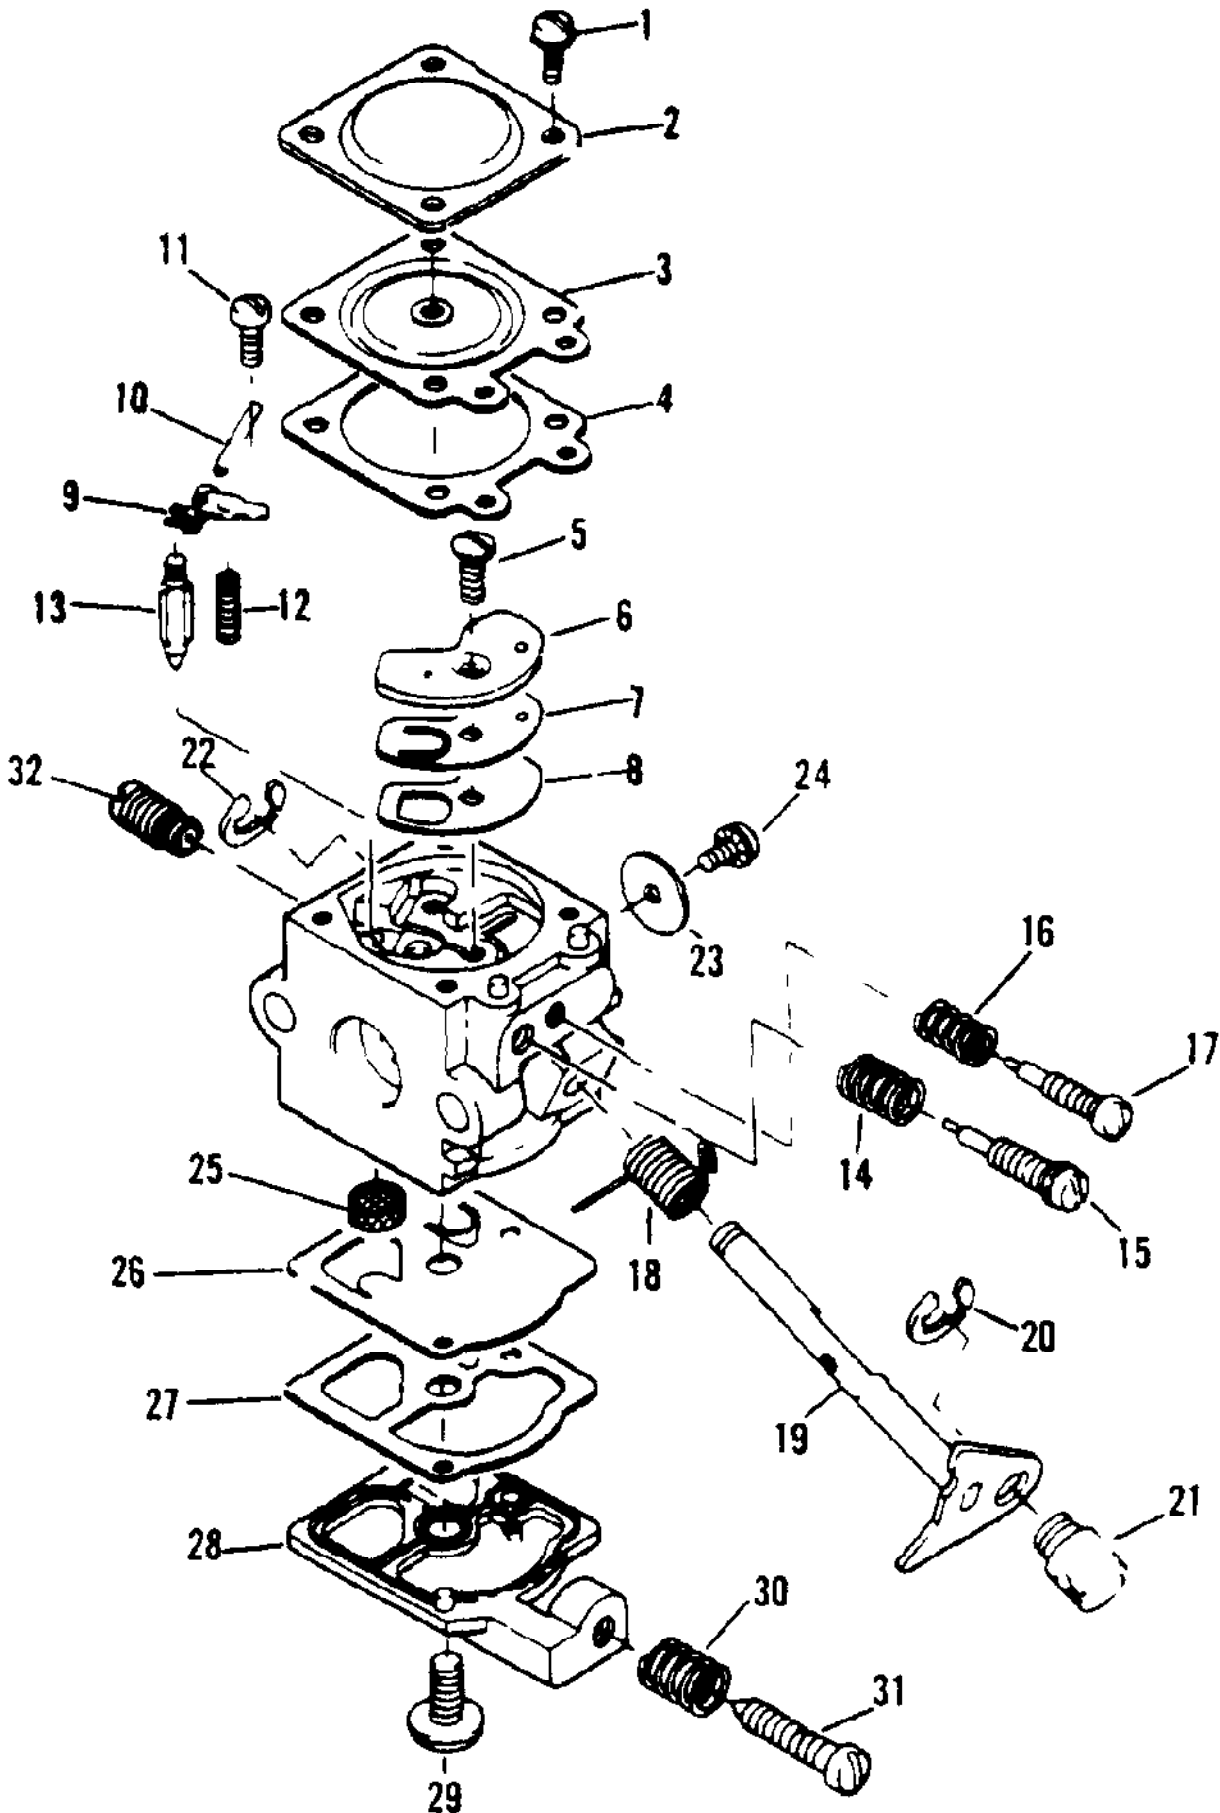

Ref #	Part Number	Qty	Description
	217274	1	Carburetor Assembly (Governed)
1		4	Screw - Cover Not available separately.
2		1	Cover - Diaphragm Not available separately.
3		1	Diaphragm - Metering Not available separately.
4		1	Gasket - Diaphragm Not available separately.
5		1	Screw - Circuit Plate Not available separately.
6		1	Plate Circuit Not available separately.
7		1	Diaphragm - Circuit Plate Not available separately.
8		1	Gasket - Circuit Plate Not available separately.
9		1	Lever - Metering Not available separately.
10		1	Lever Not available separately.
11		1	Screw - Lever Pin Not available separately.
12		1	Spring - Lever Not available separately.
13		1	Valve - Inlet Needle Not available separately.
14		1	Spring - High Speed Needle Not available separately.
15		1	Needle - High Speed Not available separately.
16		1	Spring - Idle Needle Not available separately.
17		1	Needle - Low Speed Not available separately.
18		1	Spring - Throttle Return Not available separately.
19		1	Shaft - Throttle Not available separately.
20		1	Clip Not available separately.
21		1	Swivel Not available separately.
22		1	Clip - Throttle Not available separately.
23		1	Valve - Throttle Not available separately.
24		1	Screw - Throttle Valve Not available separately.
25		1	Screen - Inlet Not available separately.
26		1	Diaphragm - Fuel Pump Not available separately.
27		1	Gasket - Fuel Pump Not available separately.
28		1	Cover - Fuel Pump Not available separately.
29		1	Screw - Pump Cover Not available separately.
30		1	Spring - Idle Screw Not available separately.
31		1	Screw - Idle Adjusting Not available separately.
32		1	Governor - Fixed Not available separately.