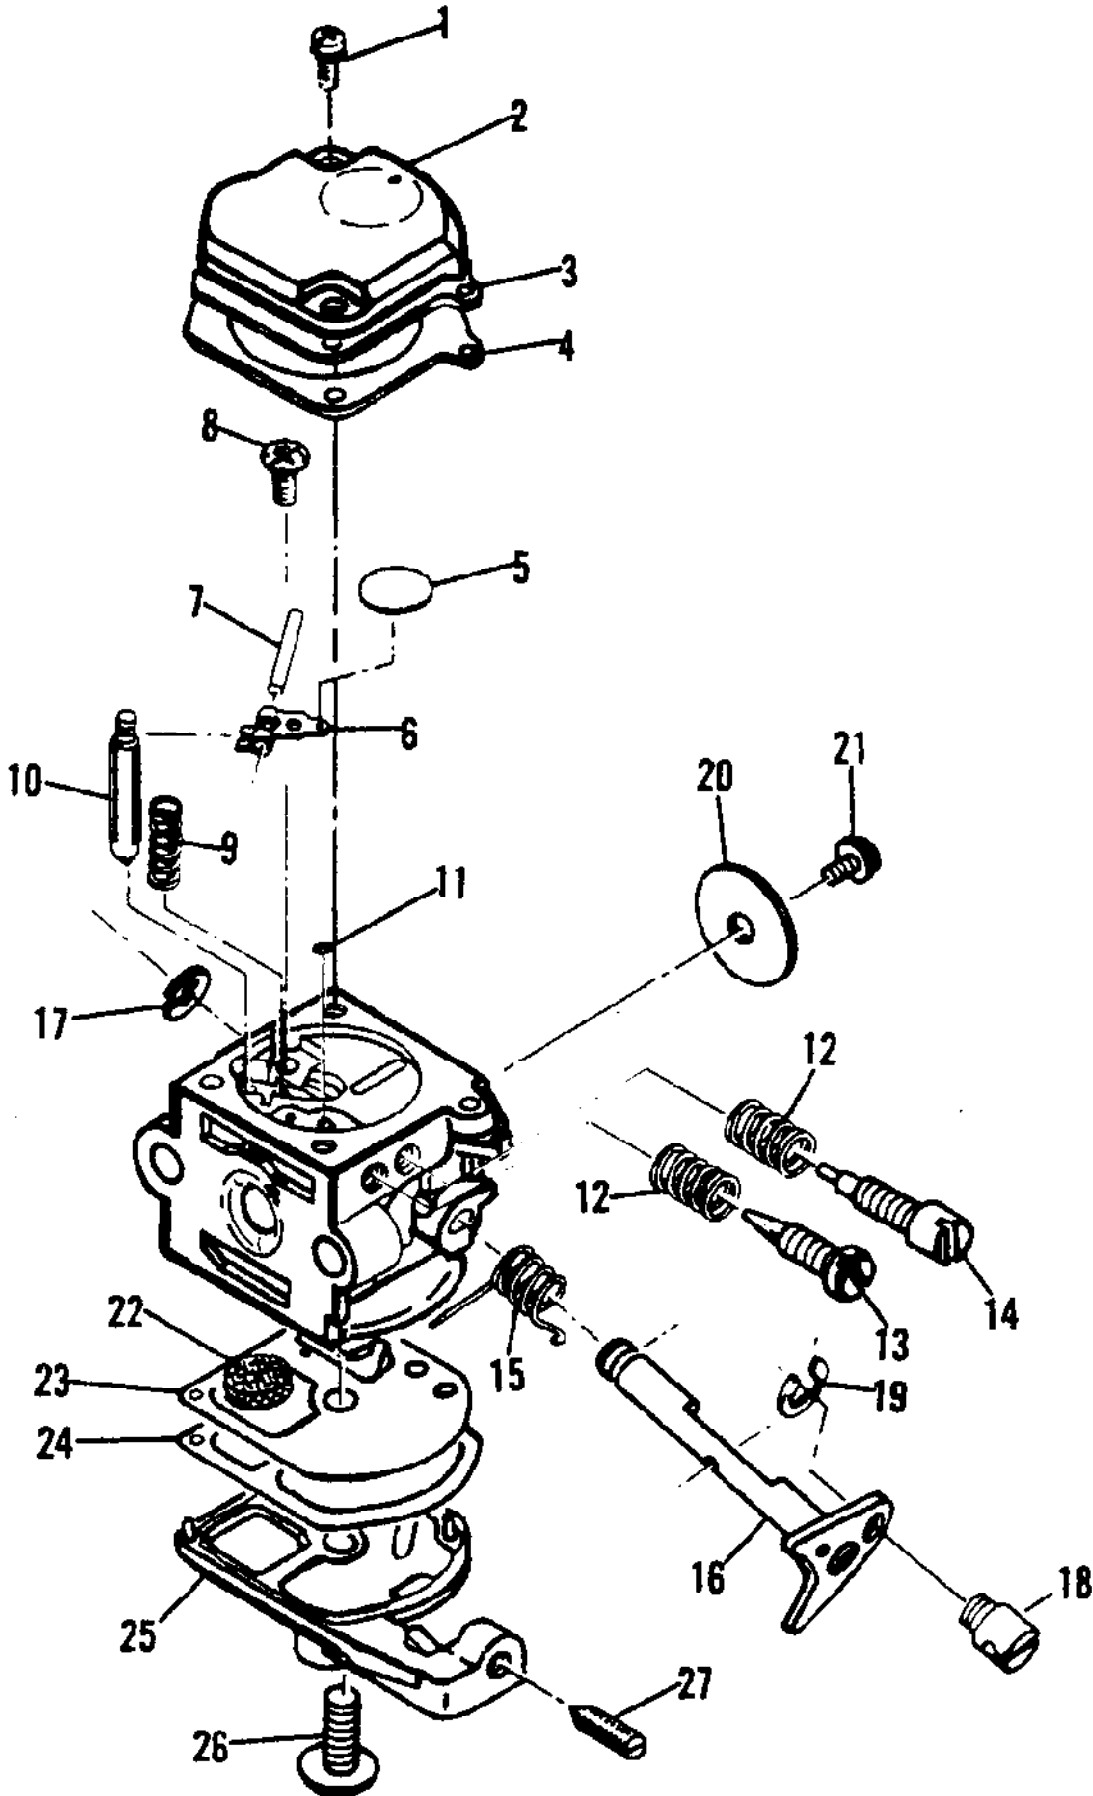

Ref #	Part Number	Qty	Description
	215494A		Carburetor Assembly (Zama C1S-M8)
1		2	Screw - Cover Not available separately.
2		1	Cap - Main Not available separately.
3		1	Diaphragm - Main Not available separately.
4		1	Gasket - Main Not available separately.
5		1	Disk Not available separately.
6		1	Arm - Needle Valve Not available separately.
7		1	Pin - Arm Not available separately.
8		1	Screw - Pin Not available separately.
9		1	Spring - Arm Not available separately.
10		1	Valve - Needle Not available separately.
11		1	Plug - Welch Not available separately.
12		2	Spring - Needle Not available separately.
13		1	Needle - High Speed Not available separately.
14		1	Needle - Idle Not available separately.
15		1	Spring - Throttle Return Not available separately.
16		1	Shaft Asy - Throttle Not available separately.
17		1	"E" Ring Not available separately.
18		1	Post Not available separately.
19		1	"E" Ring Not available separately.
20		1	Valve - Throttle Not available separately.
21		1	Screw - Throttle Valve Not available separately.
22		1	Strainer Not available separately.
23		1	Diaphragm - Fuel Pump Not available separately.
24		1	Gasket - Pump Not available separately.
25		1	Cover - Fuel Pump Not available separately.
26		1	Screw - Pump Cover Not available separately.
27		1	Screw - Idle Adjusting Not available separately.