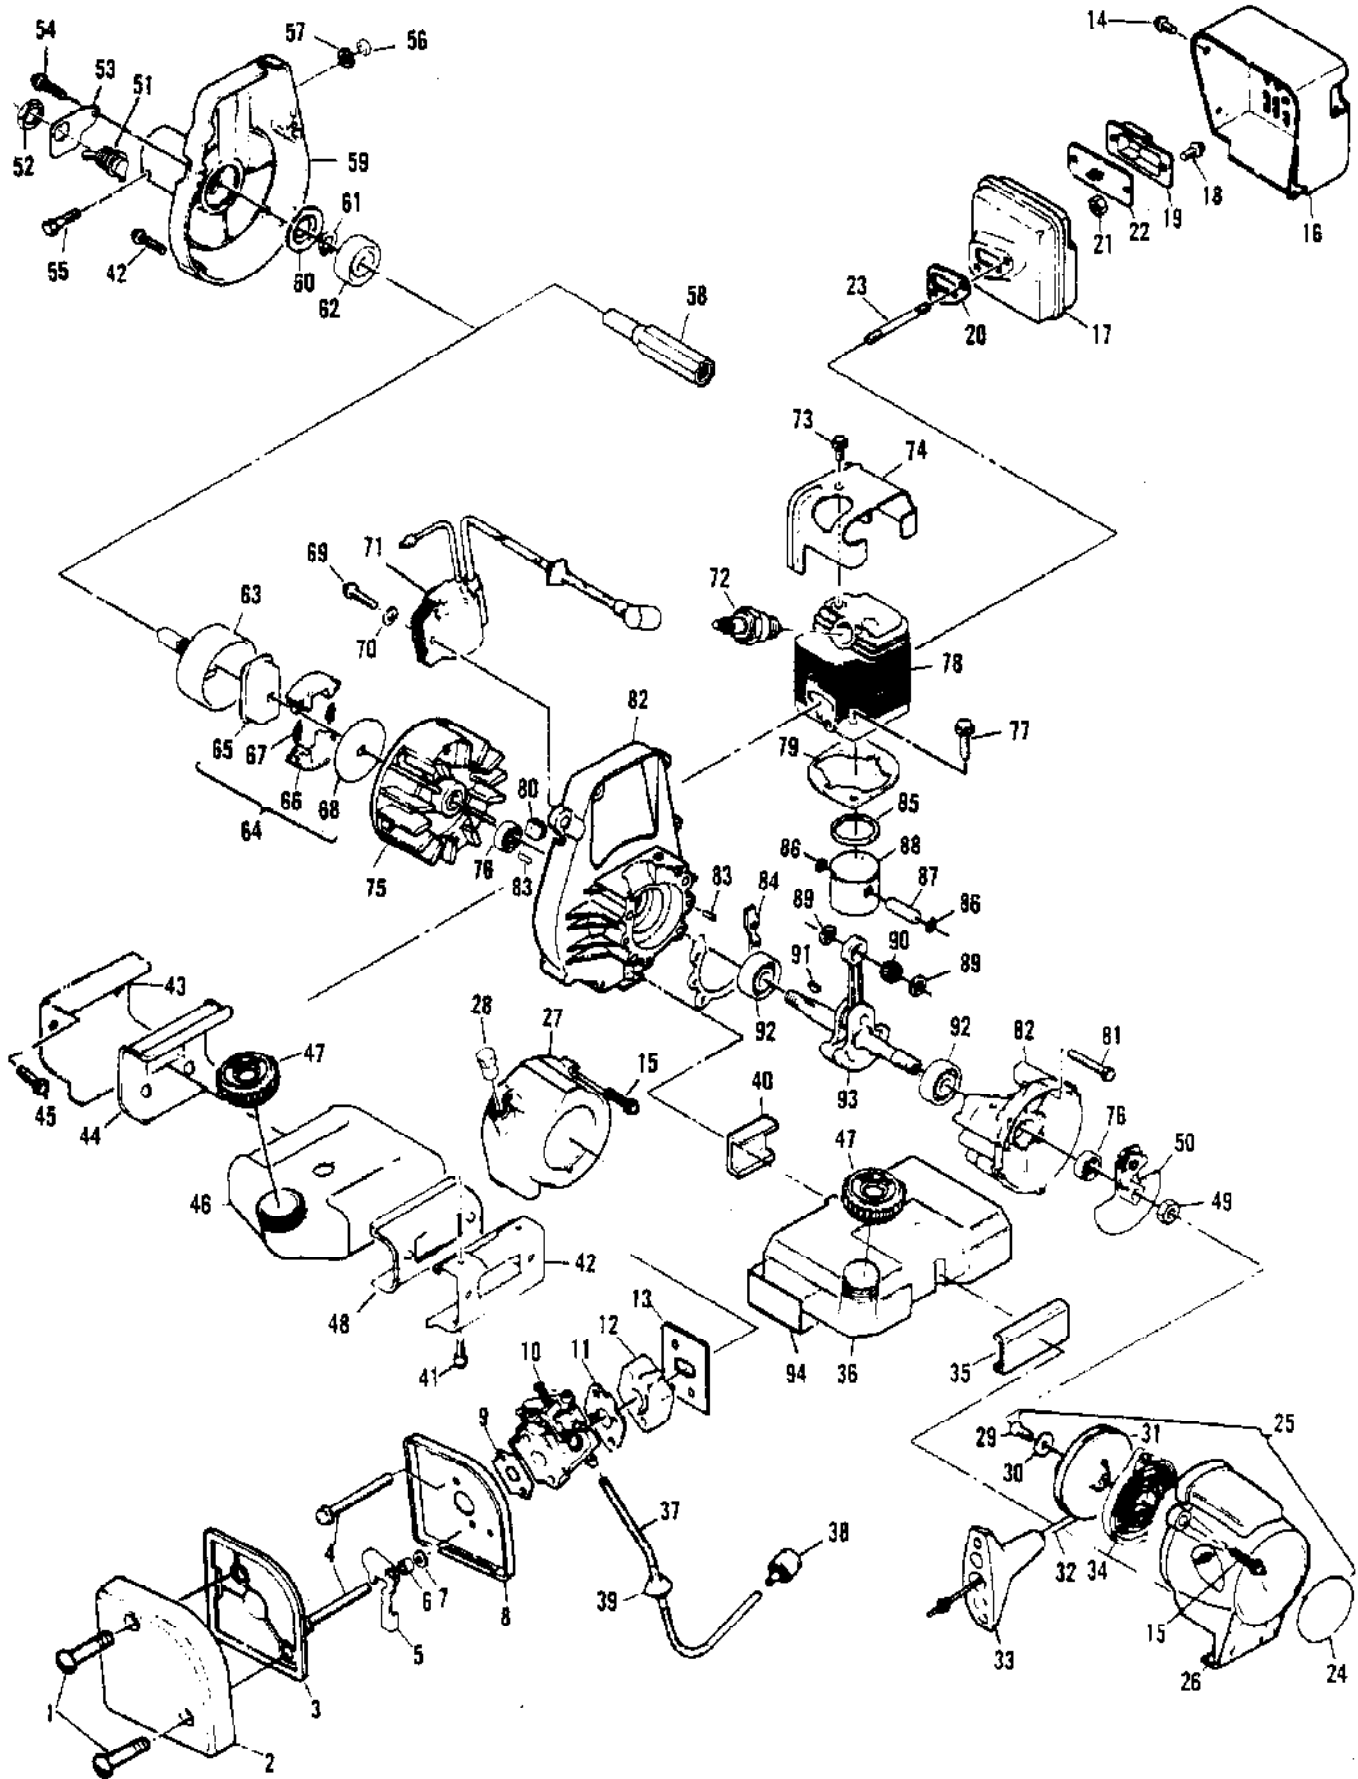

Ref #	Part Number	Qty	Description
1	217669	2	Screw - M4 x 25
2	215988	1	Cover - Air Cleaner
3	217376	1	Filter - Air
4	216903	2	Screw - M5 x 55
5	215991	1	Shutter - Choke
6	215993	1	Spacer
7	216591	1	Washer - Flat M5
8	216108	1	Kit - Airbox/Grommet
9	216226	1	Gasket - Air Filter
10		1	Carburetor Asys. Not available separately. See "Carburetor Assembly" illustration and parts list.
11	215491	1	Gasket - Carburetor
12	215771	1	Insulator - Carburetor
13	216575	1	Gasket - Insulator
14	216025	2	Screw - M4 x 8
15	213177	3	Screw - M4 x 18.50
16	215753	1	Shield - Muffler
17	216920	1	Kit - Muffler
18	216025	2	Screw - M4 x 8
19	215507	1	Cover/Cap Assembly
20	215515	1	Gasket - Muffler
21	217275	1	Nut - Flange M5
22	215516	1	Spark Arrester Screen
23	215517	2	Stud - Bolt
24	217056	1	Decal - Name
25	217388	1	Starter Assembly
25	216919	1	Kit - Starter
26	217389	1	Housing - Starter
27	216325	1	Housing - Starter
28	217030	1	Guide - Rope
29	215874	1	Screw - M4 x 9.50 1
30	216590	1	Washer - Flat M4 1
31	216092	1	Drum/Rope Assembly 1
32	216093	1	Rope - Starter 1
33	216792	1	Handle - Starter 1
34	217482	1	Spring - Starter
34	215522	1	Spring - Starter
35	217382	1	Cushion - Fuel Tank
36	217387	1	Fuel Tank/Hose Assembly
37	217264	1	Hose - Fuel
38	216985	1	Pickup - Fuel
39	215495	1	Grommet
40	217390	1	Cushion - Fuel Tank
41	213177	2	Screw - M4 x 18.50
42	215501	1	Bracket Assembly - Back
43	217455	1	Bracket - Tank/Shield
44	215504	1	Cushion - Bracket
45	216025	2	Screw - M4 x 8
46	217021	1	Kit - Fuel Tank
47	216346	1	Cap - Fuel Tank
48	215500	1	Cushion - Fuel Tank
49	216583	1	Nut - M8
50	215525	1	Ratchet - Assembly
51	217648	1	Switch - Toggle
52	104810	1	Nut - Hex Electric