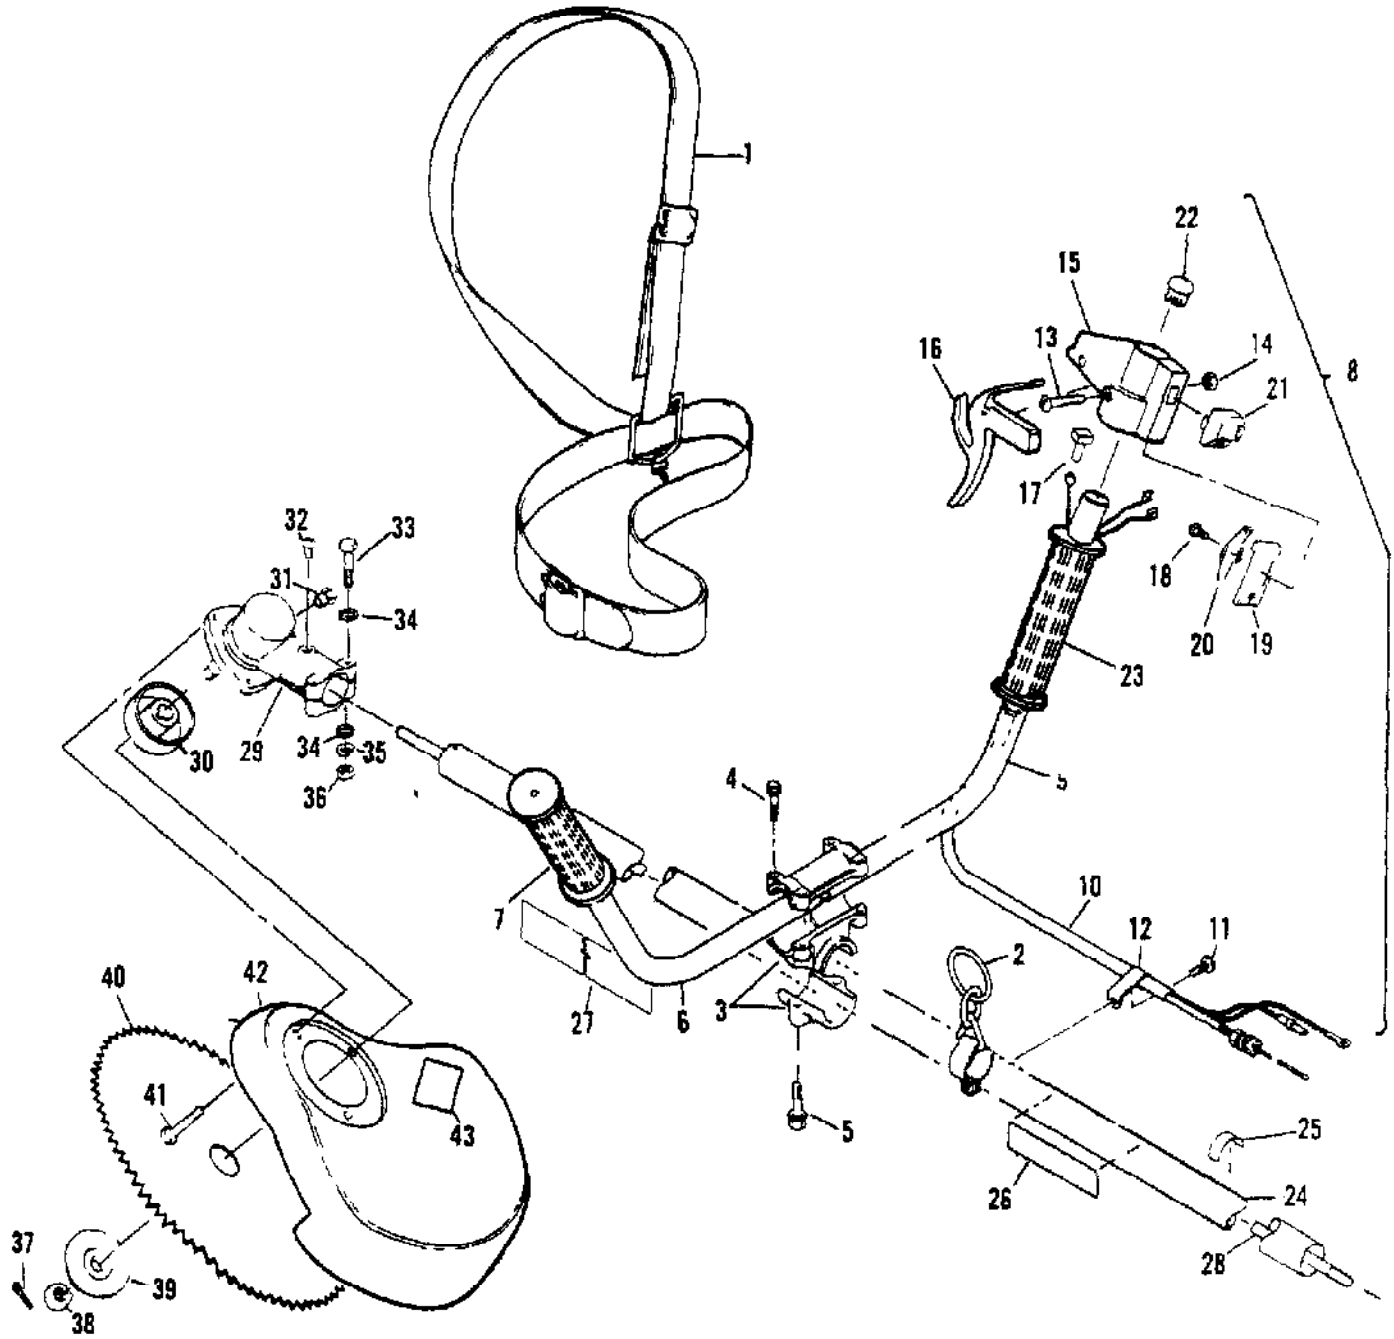

Ref #	Part Number	Qty	Description
1	216790	1	Harness Assembly
2	216748	1	Ring Assembly - Harness
3	216753	1	Yoke - Handle Bar
4	216781	4	Bolt - Hx M5 x 25
5	216782	2	Bolt - Hx M6 x 30
6	216868	1	Bar Assembly - Handle
7	94212	1	Grip - Left Hand
8	216867	1	Bar Assembly - Handle/Harness
9	216787	1	Bar - Handle
10	216372	1	Harness Assembly - Wiring
11	216789	1	Bolt - M5 x 13
12	216788	1	Clip - Wiring Harness
13	216027	1	Screw - Pn M5 x 28.50
14	217159	1	Nut Hx M5 x 1
15	215317	1	Housing - Trigger
16	215318	1	Trigger - Throttle
17	215323	1	Guide
18	110706	1	Screw - PN 8-18 x 1/2
19	215319	1	Base - Stop Switch
20	215320	1	Contact - Switch
21	68846	1	Button - Stop Switch
22	95153	1	Plug - Tubing
23	215322	1	Grip - Right Hand
24	216922	1	Kit - Outer Housing
25	216603	1	Decal - Position
26	216605	1	Decal - Caution
27	217471	1	Decal - Name
28	216747	1	Shaft - Drive
29	216777	1	Housing Assembly - Gear
30	216752	1	Collar - Gear
31	216832	1	Bolt - Hex M8 x 8
32	216795	1	Screw - Phl M5 x 12
33	216828	2	Bolt - Hex M5 x 40
34	216826	4	Washer - Flat M5
35	216824	2	Washer - Lock M5
36	216823	2	Nut - Hex M5
37	216778	1	Pin - Cotter
38	216751	1	Nut - Hex M10 (L/H)
39	216749	1	Flange - Collar
40	216514	1	Blade - Brush
41	213178	3	Screw - Pn M5 x 8.50
42	216499	1	Shield - Brush Cutter
43	216600	1	Decal - Warning