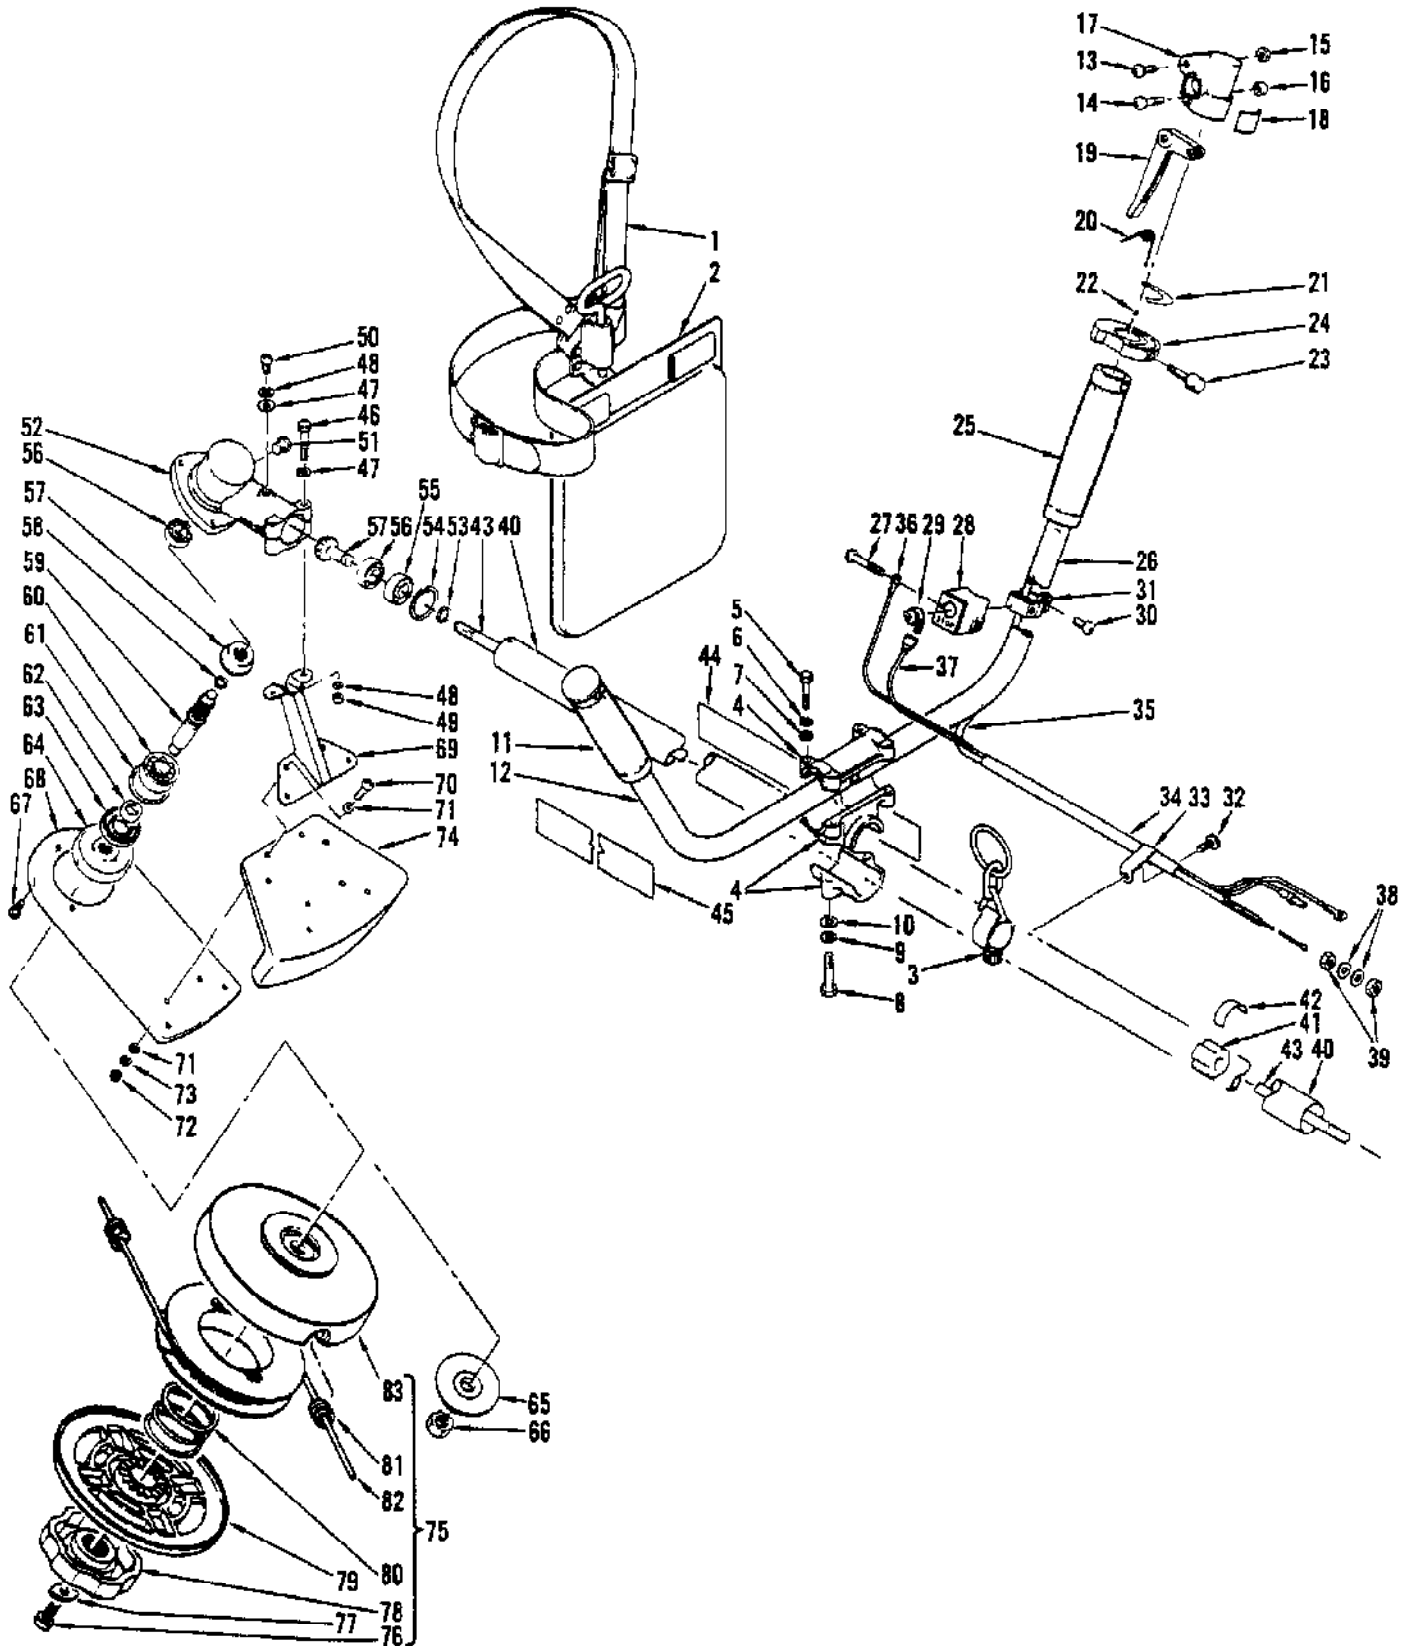

Ref #	Part Number	Qty	Description
	213918	1	Carburetor Assembly (WA-81)
1	214428	5	Screw
2	213994	1	Cover - Metering diaphragm
3	213995	1	Diaphragm - Metering
4	213996	1	Gasket - Metering diaphragm
5	213997	1	Screw - Circuit plate
6	213998	1	Plate - Circuit
7	213999	1	Diaphragm - Circuit plate
8	214000	1	Gasket - Circuit plate
9	214001	1	Lever - Metering
10	214002	1	Pin - Metering lever
11	214429	1	Screw - Metering lever pin
12	214003	1	Spring - Metering lever
13	214427	1	Valve - Inlet needle
14	214430	1	Spring - High speed needle
15	214004	1	Needle - High speed
16	215350	1	Spring - Idle needle
17	214006	1	Needle - Idle
18	214007	1	Spring - Throttle return
19	215348	1	Shaft - Throttle
20	214009	1	Clip
21	214010	1	Swivel
22	214011	1	Clip - Throttle shaft
23	214012	1	Valve - Throttle
24	214431	1	Screw - Throttle valve
25	214013	1	Screen - Inlet
26	214014	1	Diaphragm - Fuel pump
27	214015	1	Gasket - Fuel pump
28	214016	1	Cover - Fuel pump
29	214017	1	Screw - Fuel pump cover
30	214018	1	Spring - Idle screw
31	214019	1	Screw - Idle adjustment

Ref #	Part Number	Qty	Description
55	214115	1	Bearing - Ball
56	214116	2	Bearing - Ball
57	214117	1	Set - Gear
58	214119	1	Circlip
59	215344	1	Shaft - P.T.O.
60	214121	1	Bearing - Ball
61	213893	1	Circlip
62	214122	1	Spacer
63	214123	1	Seal - Oil
64	214124	1	Plate - Oil
65	216749	1	Plate - Blade
66	216751	1	Nut - L/H
	216827	1	Guard Assembly
67	214106	3	Screw
68	215022	1	Bracket - Bottom
69	215023	1	Bracket - Special
70	216795	4	Screw - M5
71	216826	8	Washer - M5
72	216823	4	Nut - M5
73	216824	1	Washer
74	214109	1	Shield - Debris
75	216822	1	Cutter Head Assembly
76	214452	1	Screw
77	214451	1	Stopper
78	214450	1	Nut
79	214449	1	Cover
80	214448	1	Spring
81	214447	2	Eyelet
82	216898	1	Line - .095" (40 Ft.)
83	214446	1	Drum