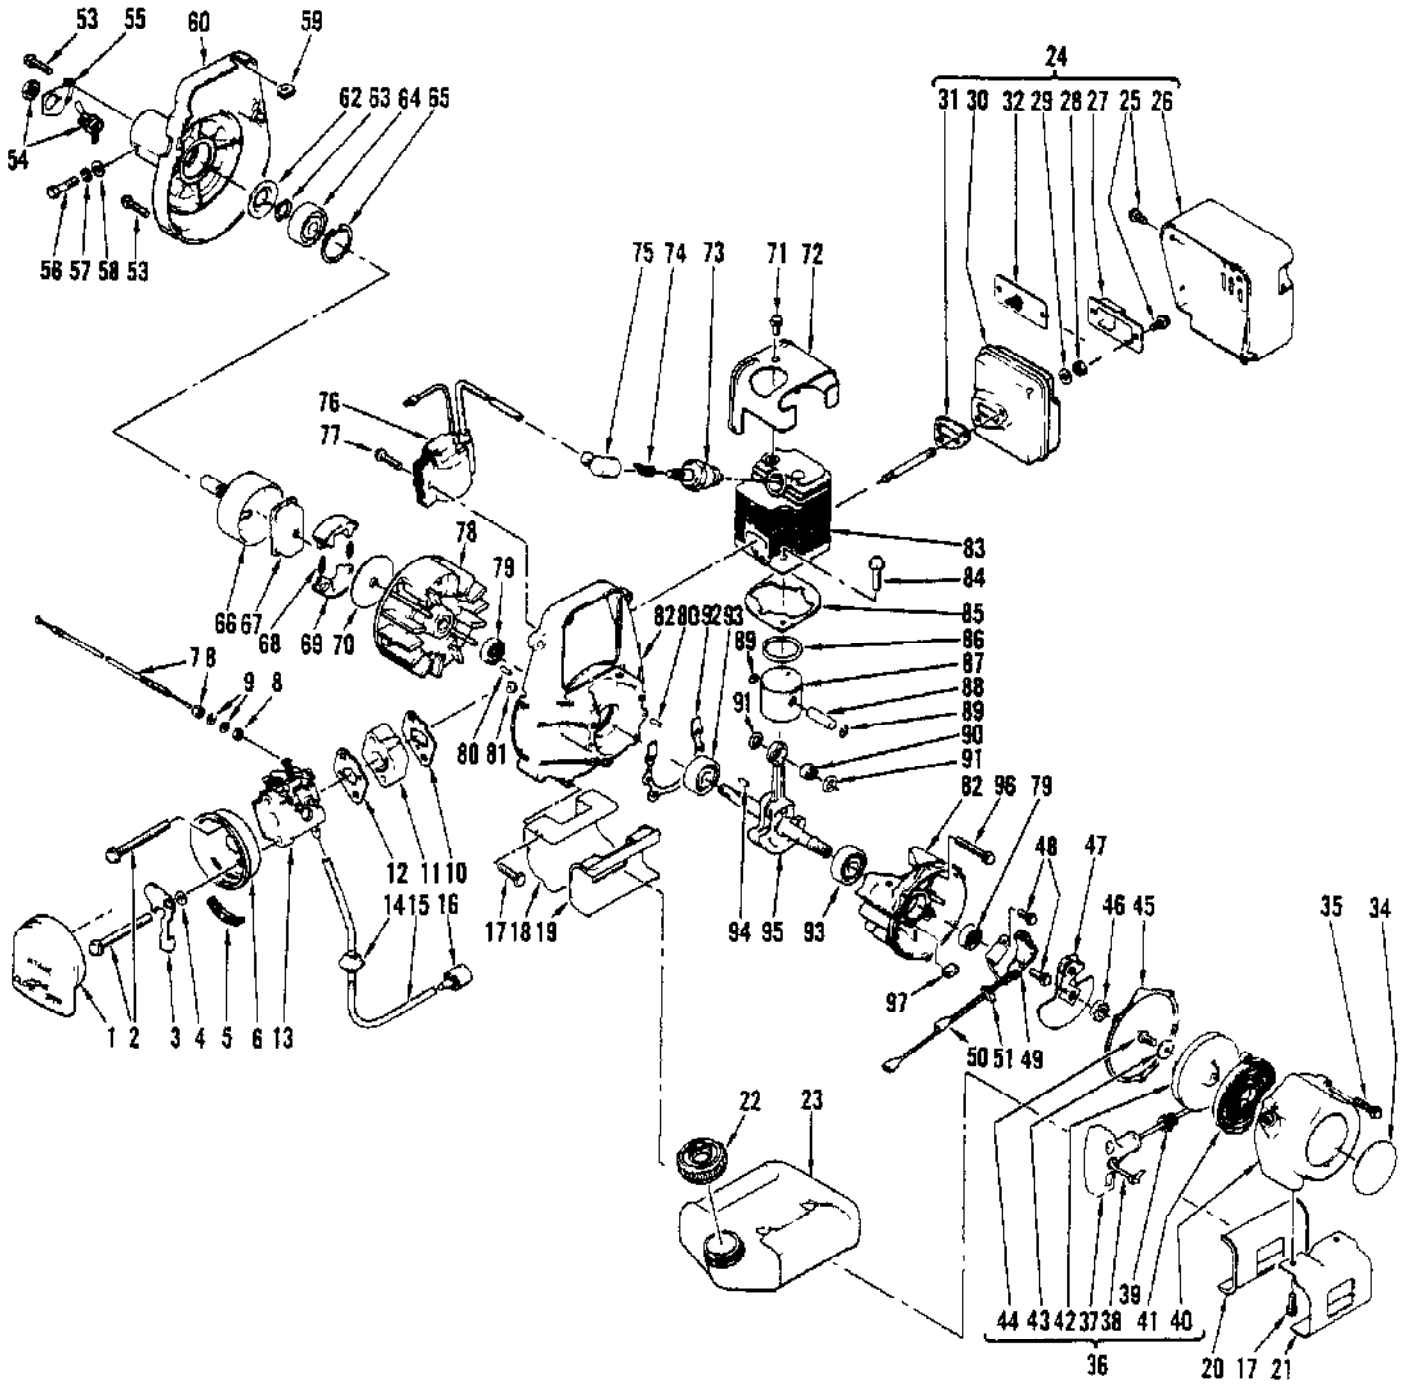

Ref #	Part Number	Qty	Description
	213918	1	Carburetor Assembly (WA-81)
1	214428	5	Screw
2	213994	1	Cover - Metering diaphragm
3	213995	1	Diaphragm - Metering
4	213996	1	Gasket - Metering diaphragm
5	213997	1	Screw - Circuit plate
6	213998	1	Plate - Circuit
7	213999	1	Diaphragm - Circuit plate
8	214000	1	Gasket - Circuit plate
9	214001	1	Lever - Metering
10	214002	1	Pin - Metering lever
11	214429	1	Screw - Metering lever pin
12	214003	1	Spring - Metering lever
13	214427	1	Valve - Inlet needle
14	214430	1	Spring - High speed needle
15	214004	1	Needle - High speed
16	215350	1	Spring - Idle needle
17	214006	1	Needle - Idle
18	214007	1	Spring - Throttle return
19	215348	1	Shaft - Throttle
20	214009	1	Clip
21	214010	1	Swivel
22	214011	1	Clip - Throttle shaft
23	214012	1	Valve - Throttle
24	214431	1	Screw - Throttle valve
25	214013	1	Screen - Inlet
26	214014	1	Diaphragm - Fuel pump
27	214015	1	Gasket - Fuel pump
28	214016	1	Cover - Fuel pump
29	214017	1	Screw - Fuel pump cover
30	214018	1	Spring - Idle screw
31	214019	1	Screw - Idle adjustment

Ref #	Part Number	Qty	Description
55	214115	1	Bearing - Ball
56	214116	2	Bearing - Ball
57	214117	1	Set - Gear
58	214119	1	Circlip
59	215344	1	Shaft - P.T.O.
60	214121	1	Bearing - Ball
61	213893	1	Circlip
62	214122	1	Spacer
63	214123	1	Seal - Oil
64	214124	1	Plate - Oil
65	216749	1	Plate - Blade
66	216751	1	Nut - L/H
	216827	1	Guard Assembly
67	214106	3	Screw
68	215022	1	Bracket - Bottom
69	215023	1	Bracket - Special
70	216795	4	Screw - M5
71	216826	8	Washer - M5
72	216823	4	Nut - M5
73	216824	1	Washer
74	214109	1	Shield - Debris
75	216822	1	Cutter Head Assembly
76	214452	1	Screw
77	214451	1	Stopper
78	214450	1	Nut
79	214449	1	Cover
80	214448	1	Spring
81	214447	2	Eyelet
82	216898	1	Line - .095" (40 Ft.)
83	214446	1	Drum