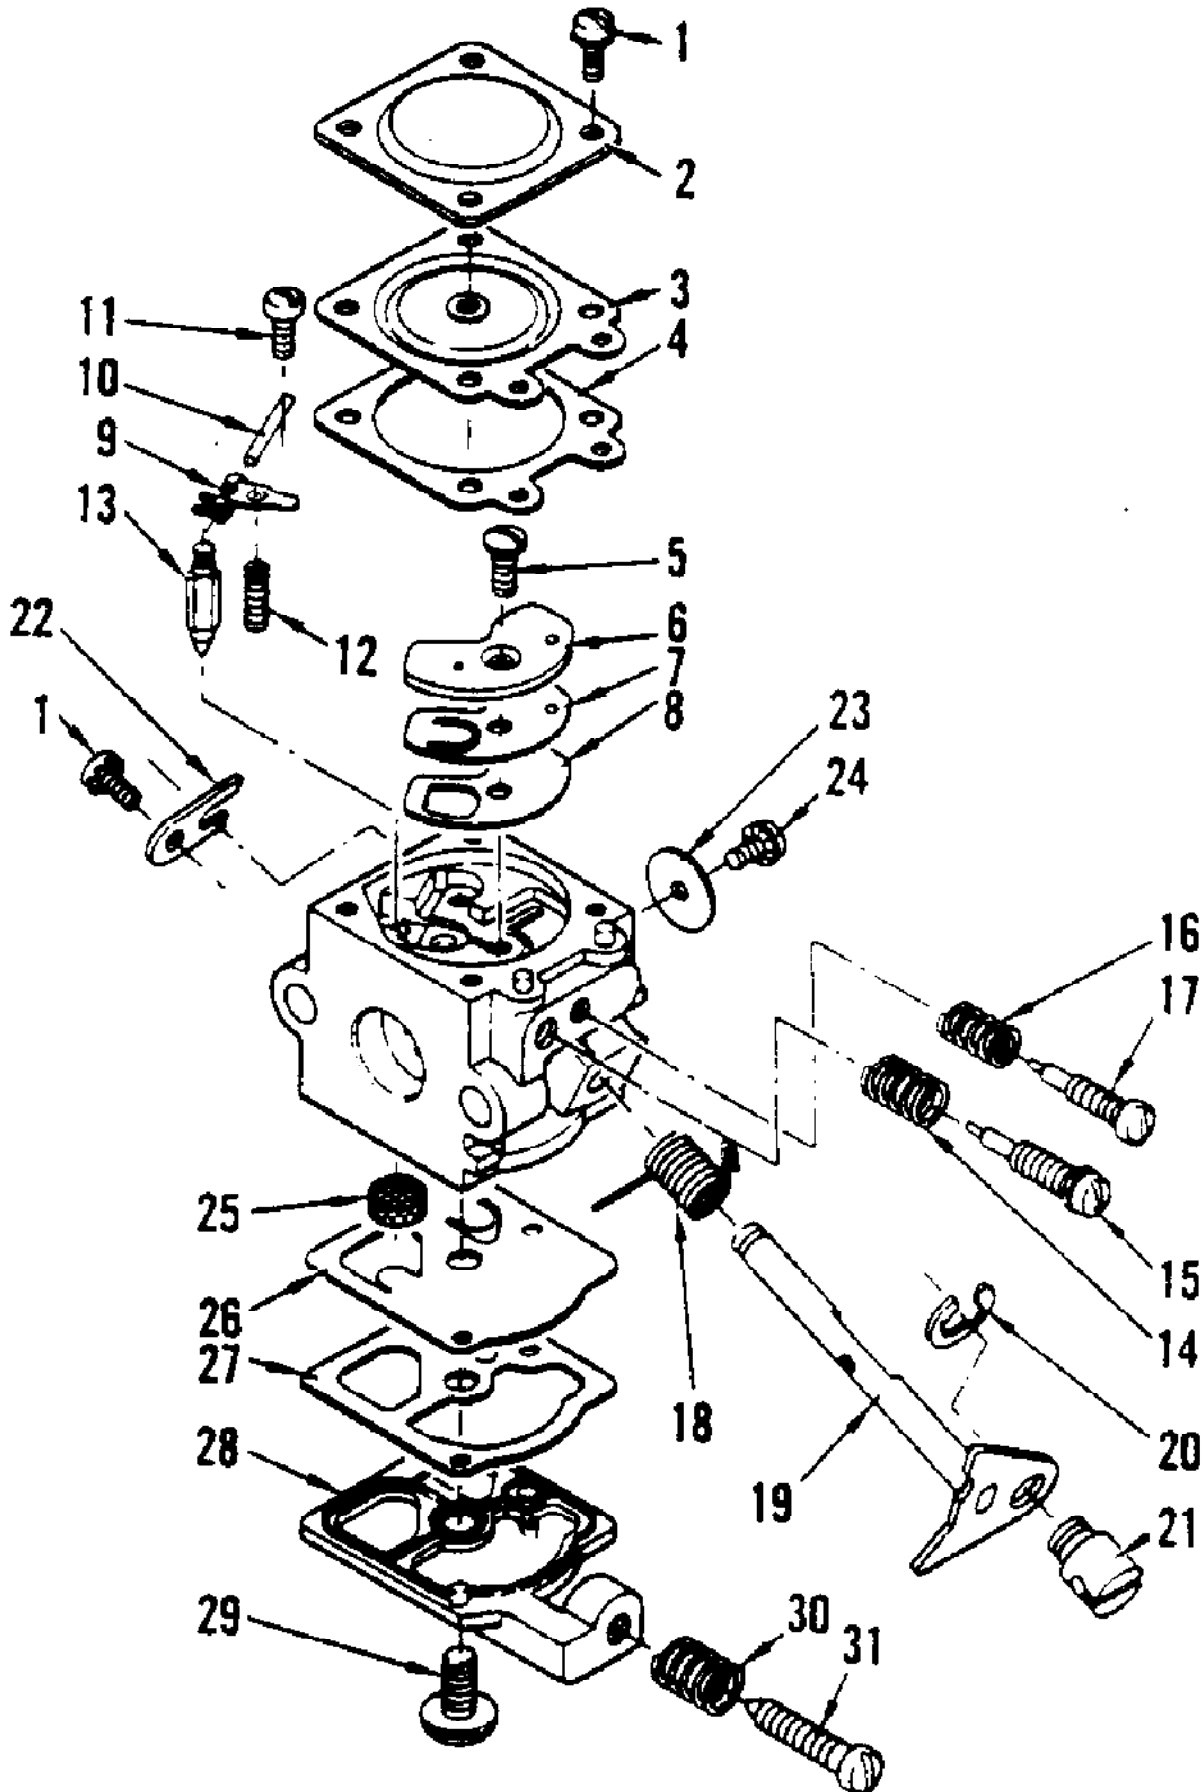

Ref #	Part Number	Qty	Description
	213918	1	Carburetor Assembly (WA-81)
1	214428	5	Screw
2	213994	1	Cover - Metering diaphragm
3	213995	1	Diaphragm - Metering
4	213996	1	Gasket - Metering diaphragm
5	213997	1	Screw - Circuit plate
6	213998	1	Plate - Circuit
7	213999	1	Diaphragm - Circuit plate
8	214000	1	Gasket - Circuit plate
9	214001	1	Lever - Metering
10	214002	1	Pin - Metering lever
11	214429	1	Screw - Metering lever pin
12	214003	1	Spring - Metering lever
13	214427	1	Valve - Inlet needle
14	214430	1	Spring - High speed needle
15	214004	1	Needle - High speed
16	215350	1	Spring - Idle needle
17	214006	1	Needle - Idle
18	214007	1	Spring - Throttle return
19	215348	1	Shaft - Throttle
20	214009	1	Clip
21	214010	1	Swivel
22	214011	1	Clip - Throttle shaft
23	214012	1	Valve - Throttle
24	214431	1	Screw - Throttle valve
25	214013	1	Screen - Inlet
26	214014	1	Diaphragm - Fuel pump
27	214015	1	Gasket - Fuel pump
28	214016	1	Cover - Fuel pump
29	214017	1	Screw - Fuel pump cover
30	214018	1	Spring - Idle screw
31	214019	1	Screw - Idle adjustment

Ref #	Part Number	Qty	Description
55	214115	1	Bearing - Ball
56	214116	2	Bearing - Ball
57	214117	1	Set - Gear
58	214119	1	Circlip
59	215344	1	Shaft - P.T.O.
60	214121	1	Bearing - Ball
61	213893	1	Circlip
62	214122	1	Spacer
63	214123	1	Seal - Oil
64	214124	1	Plate - Oil
65	216749	1	Plate - Blade
66	216751	1	Nut - L/H
	216827	1	Guard Assembly
67	214106	3	Screw
68	215022	1	Bracket - Bottom
69	215023	1	Bracket - Special
70	216795	4	Screw - M5
71	216826	8	Washer - M5
72	216823	4	Nut - M5
73	216824	1	Washer
74	214109	1	Shield - Debris
75	216822	1	Cutter Head Assembly
76	214452	1	Screw
77	214451	1	Stopper
78	214450	1	Nut
79	214449	1	Cover
80	214448	1	Spring
81	214447	2	Eyelet
82	216898	1	Line - .095" (40 Ft.)
83	214446	1	Drum