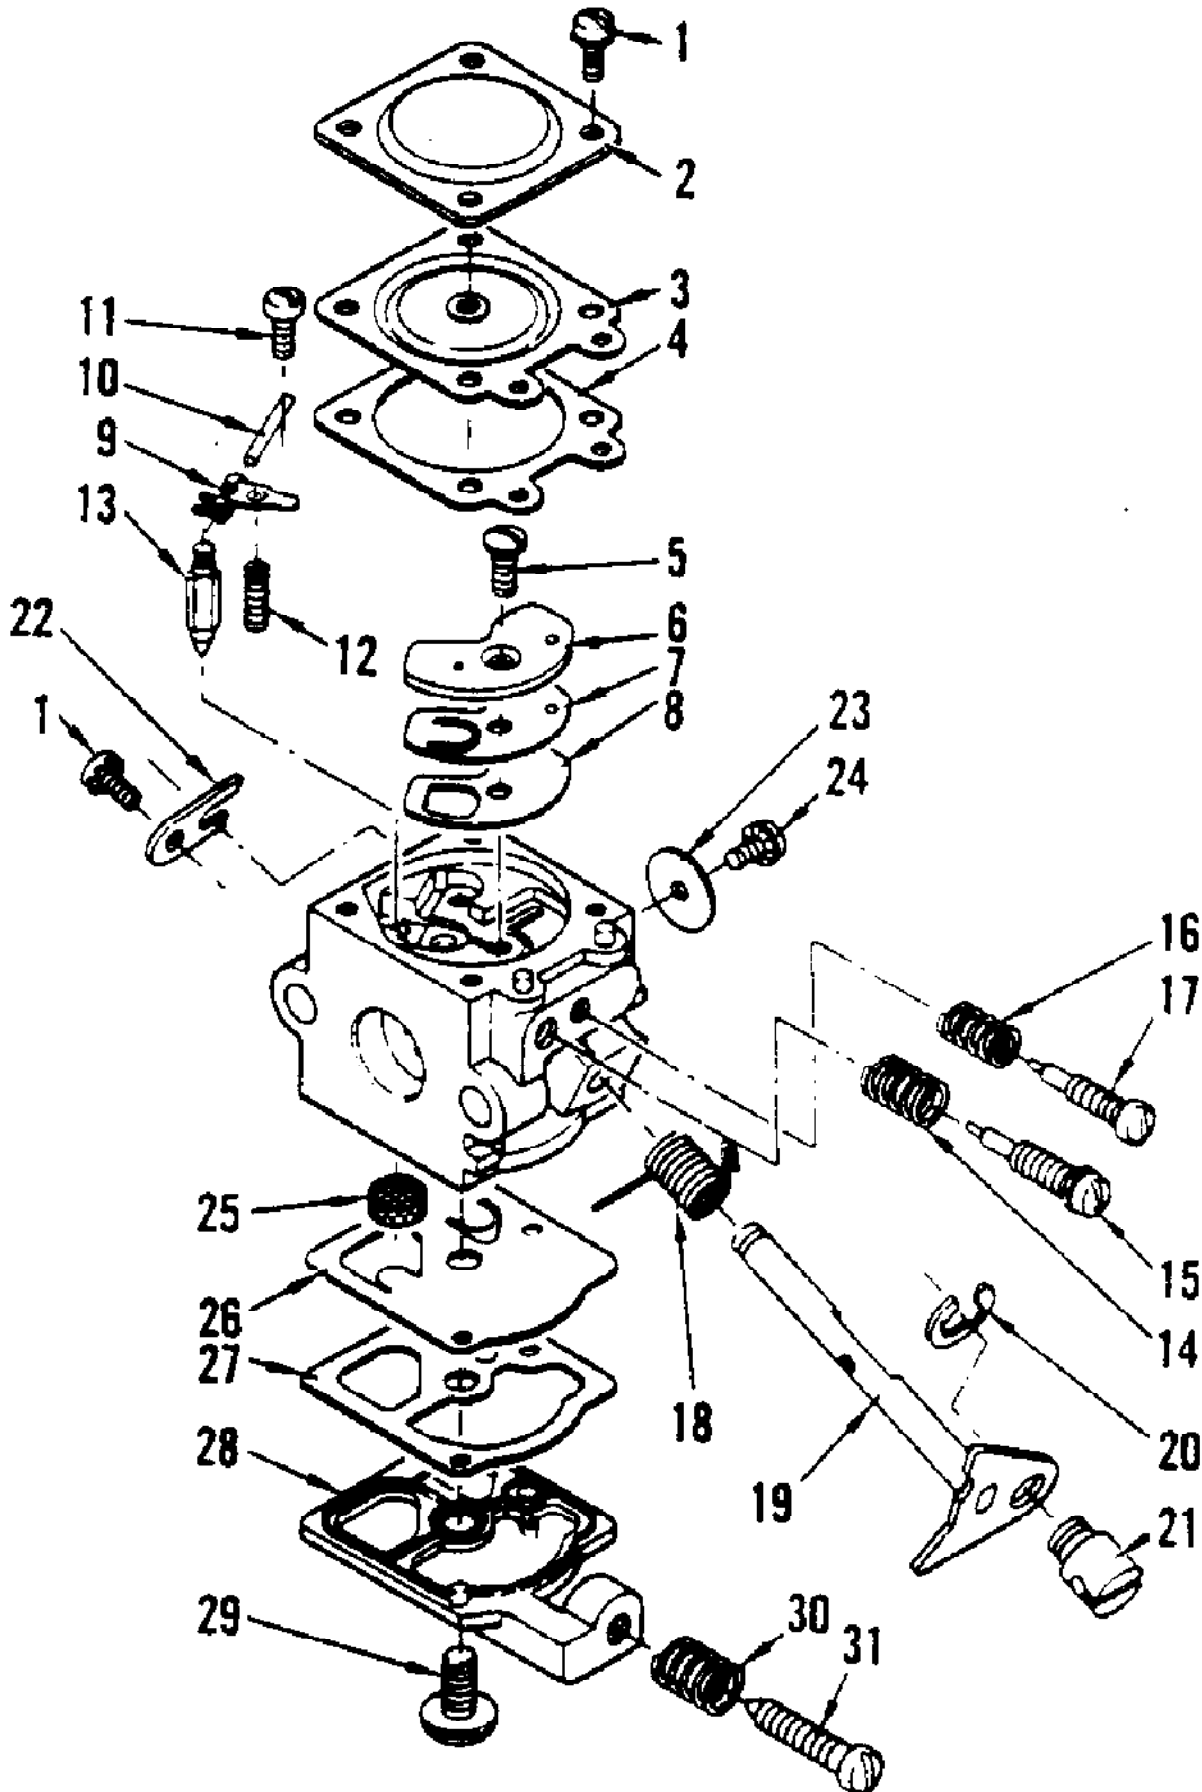

Ref #	Part Number	Qty	Description
	213918	1	Carburetor Assembly (WA-81)
1	214428	5	Screw
2	213994	1	Cover - Metering diaphragm
3	213995	1	Diaphragm - Metering
4	213996	1	Gasket - Metering diaphragm
5	213997	1	Screw - Circuit plate
6	213998	1	Plate - Circuit
7	213999	1	Diaphragm - Circuit plate
8	214000	1	Gasket - Circuit plate
9	214001	1	Lever - Metering
10	214002	1	Pin - Metering lever
11	214429	1	Screw - Metering lever pin
12	214003	1	Spring - Metering lever
13	214427	1	Valve - Inlet needle
14	214430	1	Spring - High speed needle
15	214004	1	Needle - High speed
16	215350	1	Spring - Idle needle
17	214006	1	Needle - Idle
18	214007	1	Spring - Throttle return
19	215348	1	Shaft - Throttle
20	214009	1	Clip
21	214010	1	Swivel
22	214011	1	Clip - Throttle shaft
23	214012	1	Valve - Throttle
24	214431	1	Screw - Throttle valve
25	214013	1	Screen - Inlet
26	214014	1	Diaphragm - Fuel pump
27	214015	1	Gasket - Fuel pump
28	214016	1	Cover - Fuel pump
29	214017	1	Screw - Fuel pump cover
30	214018	1	Spring - Idle screw
31	214019	1	Screw - Idle adjustment

Ref #	Part Number	Qty	Description
1	213966	1	Shaft Assembly - Drive
2		1	Shaft - Drive Not available separately
3	213977	1	Grip - Shaft
4	213972	1	Throttle Assembly
5	213976	1	Nut - Throttle
6	213975	1	Screw - Throttle
7	213973	1	Clamp - Throttle
8	213965	1	Nut - Wing
9	213964	1	Screw - Hex
10	213963	1	Handle - Guide
11	213984	1	Adaptor
12	216821	1	Cutter Head Assembly
13		1	Hub Not available separately
14	214140	1	Eyelet
15	214141	1	Pin - Cotter
16	214134	1	Plate - Rear
17	214143	1	Sleeve - Drive Adapter
18	95889	1	Spool/Line
19	216899	1	Line - .095"
20	214138	1	Spring - Compression
21	214137	1	Nut - Drive Adapter
22	214136	1	Hub
23	214142	1	"O" Ring
24	213965	1	Nut - Wing
25	214053	1	Washer - M6
26	213964	1	Screw - Hex
27	214026	1	Grass Shield Assembly
28	216823	2	Nut - M5
29	216824	2	Washer - Spring
30	216826	2	Washer - M5
31	214443	2	Screw - M5
32	214889	1	Cutter