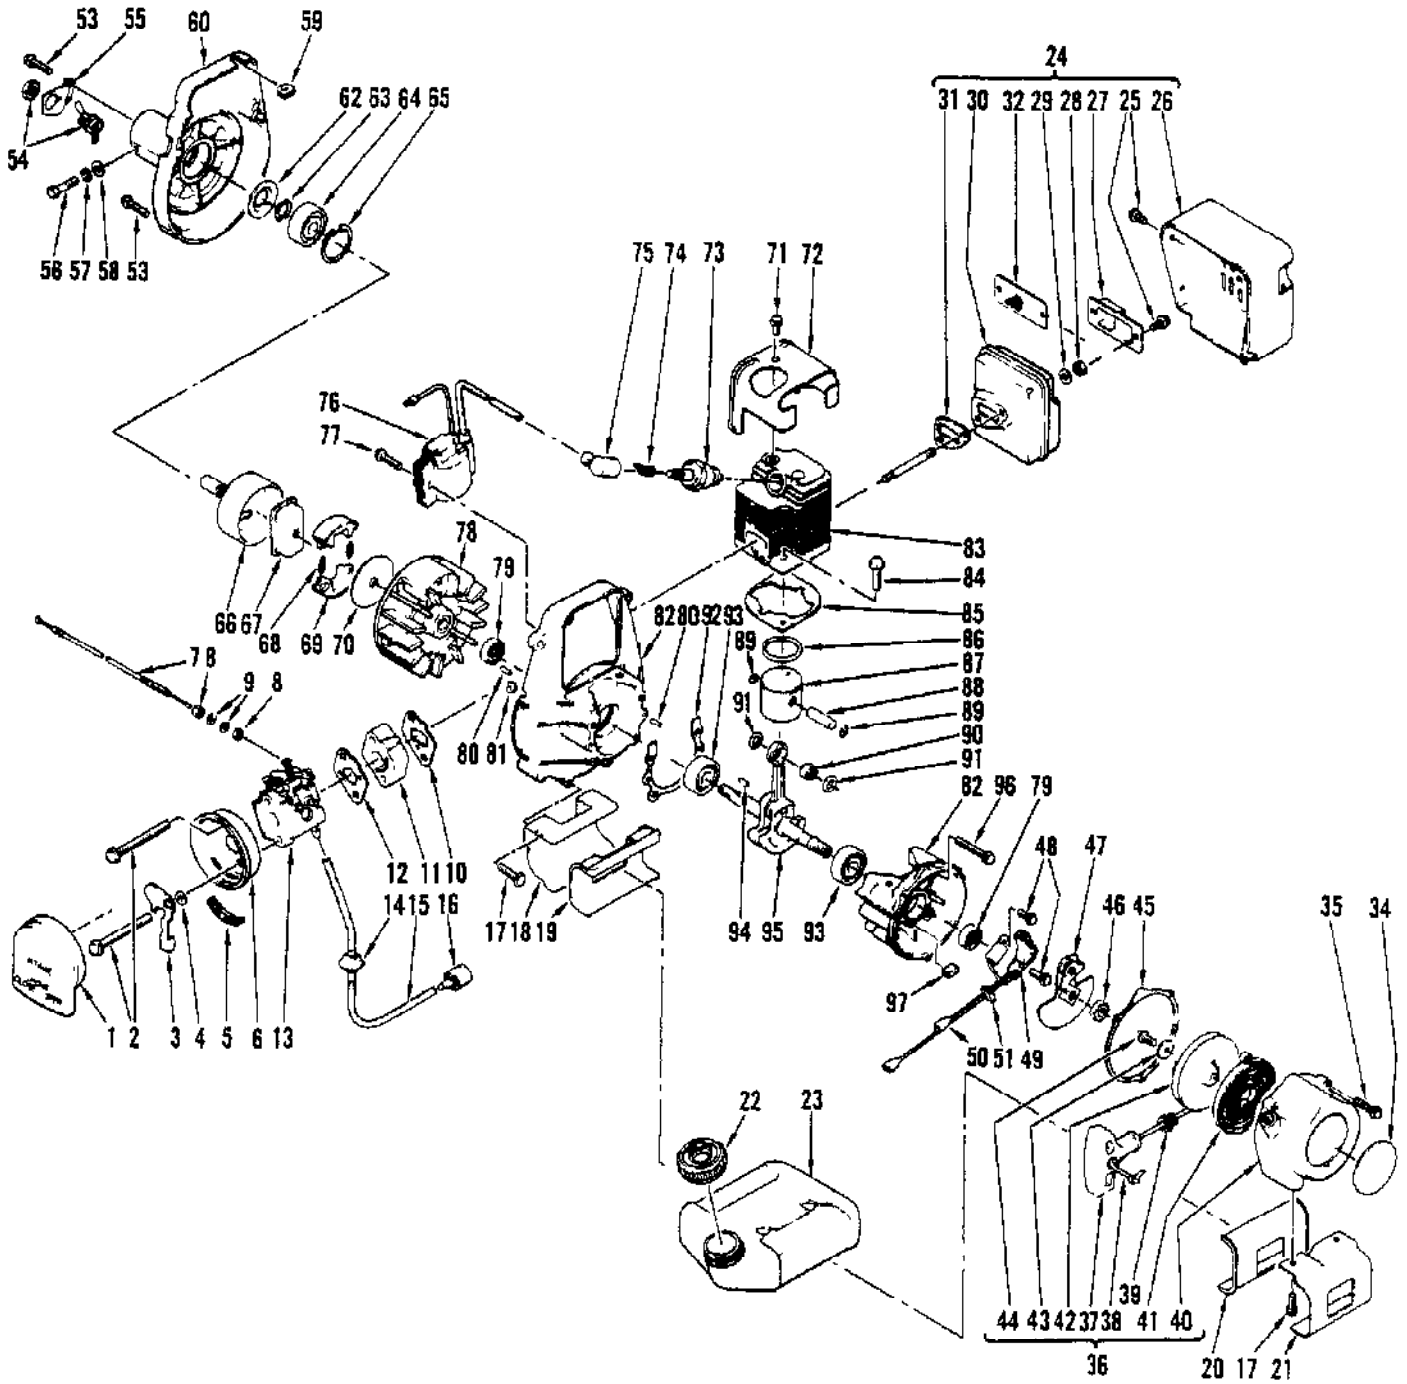

Ref #	Part Number	Qty	Description
	213918	1	Carburetor Assembly (WA-81)
1	214428	5	Screw
2	213994	1	Cover - Metering diaphragm
3	213995	1	Diaphragm - Metering
4	213996	1	Gasket - Metering diaphragm
5	213997	1	Screw - Circuit plate
6	213998	1	Plate - Circuit
7	213999	1	Diaphragm - Circuit plate
8	214000	1	Gasket - Circuit plate
9	214001	1	Lever - Metering
10	214002	1	Pin - Metering lever
11	214429	1	Screw - Metering lever pin
12	214003	1	Spring - Metering lever
13	214427	1	Valve - Inlet needle
14	214430	1	Spring - High speed needle
15	214004	1	Needle - High speed
16	215350	1	Spring - Idle needle
17	214006	1	Needle - Idle
18	214007	1	Spring - Throttle return
19	215348	1	Shaft - Throttle
20	214009	1	Clip
21	214010	1	Swivel
22	214011	1	Clip - Throttle shaft
23	214012	1	Valve - Throttle
24	214431	1	Screw - Throttle valve
25	214013	1	Screen - Inlet
26	214014	1	Diaphragm - Fuel pump
27	214015	1	Gasket - Fuel pump
28	214016	1	Cover - Fuel pump
29	214017	1	Screw - Fuel pump cover
30	214018	1	Spring - Idle screw
31	214019	1	Screw - Idle adjustment

Ref #	Part Number	Qty	Description
1	213966	1	Shaft Assembly - Drive
2		1	Shaft - Drive Not available separately
3	213977	1	Grip - Shaft
4	213972	1	Throttle Assembly
5	213976	1	Nut - Throttle
6	213975	1	Screw - Throttle
7	213973	1	Clamp - Throttle
8	213965	1	Nut - Wing
9	213964	1	Screw - Hex
10	213963	1	Handle - Guide
11	213984	1	Adaptor
12	216821	1	Cutter Head Assembly
13		1	Hub Not available separately
14	214140	1	Eyelet
15	214141	1	Pin - Cotter
16	214134	1	Plate - Rear
17	214143	1	Sleeve - Drive Adapter
18	95889	1	Spool/Line
19	216899	1	Line - .095"
20	214138	1	Spring - Compression
21	214137	1	Nut - Drive Adapter
22	214136	1	Hub
23	214142	1	"O" Ring
24	213965	1	Nut - Wing
25	214053	1	Washer - M6
26	213964	1	Screw - Hex
27	214026	1	Grass Shield Assembly
28	216823	2	Nut - M5
29	216824	2	Washer - Spring
30	216826	2	Washer - M5
31	214443	2	Screw - M5
32	214889	1	Cutter