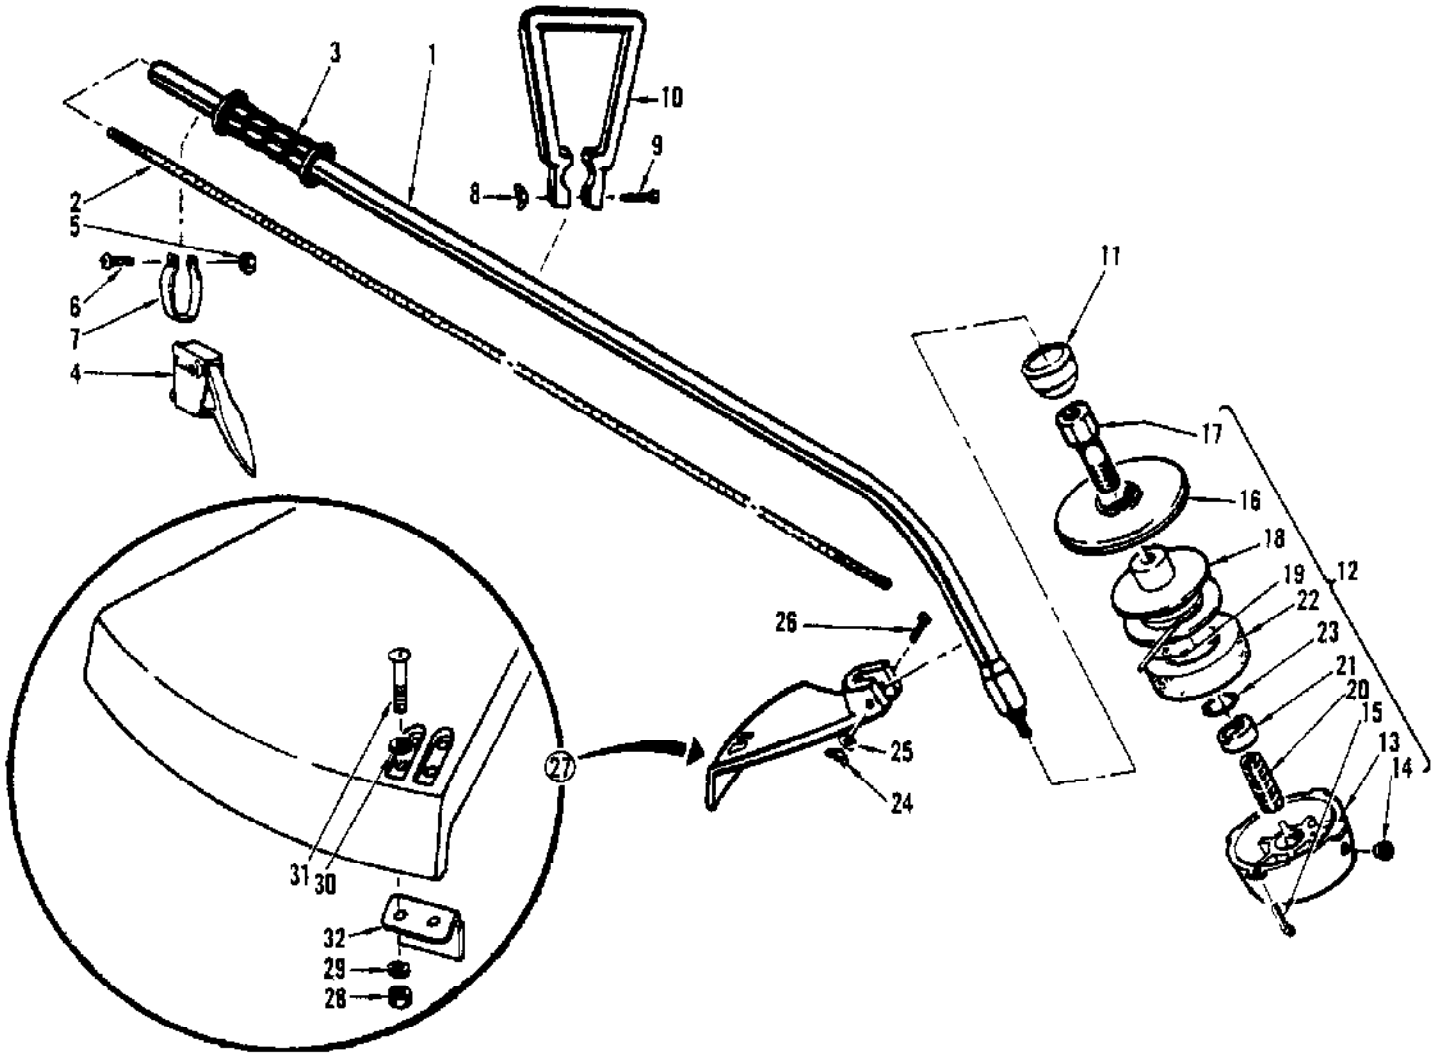

Ref #	Part Number	Qty	Description
	213918	1	Carburetor Assembly (WA-81)
1	214428	5	Screw
2	213994	1	Cover - Metering diaphragm
3	213995	1	Diaphragm - Metering
4	213996	1	Gasket - Metering diaphragm
5	213997	1	Screw - Circuit plate
6	213998	1	Plate - Circuit
7	213999	1	Diaphragm - Circuit plate
8	214000	1	Gasket - Circuit plate
9	214001	1	Lever - Metering
10	214002	1	Pin - Metering lever
11	214429	1	Screw - Metering lever pin
12	214003	1	Spring - Metering lever
13	214427	1	Valve - Inlet needle
14	214430	1	Spring - High speed needle
15	214004	1	Needle - High speed
16	215350	1	Spring - Idle needle
17	214006	1	Needle - Idle
18	214007	1	Spring - Throttle return
19	215348	1	Shaft - Throttle
20	214009	1	Clip
21	214010	1	Swivel
22	214011	1	Clip - Throttle shaft
23	214012	1	Valve - Throttle
24	214431	1	Screw - Throttle valve
25	214013	1	Screen - Inlet
26	214014	1	Diaphragm - Fuel pump
27	214015	1	Gasket - Fuel pump
28	214016	1	Cover - Fuel pump
29	214017	1	Screw - Fuel pump cover
30	214018	1	Spring - Idle screw
31	214019	1	Screw - Idle adjustment

Ref #	Part Number	Qty	Description
1	213966	1	Shaft Assembly - Drive
2		1	Shaft - Drive Not available separately
3	213977	1	Grip - Shaft
4	213972	1	Throttle Assembly
5	213976	1	Nut - Throttle
6	213975	1	Screw - Throttle
7	213973	1	Clamp - Throttle
8	213965	1	Nut - Wing
9	213964	1	Screw - Hex
10	213963	1	Handle - Guide
11	213984	1	Adaptor
12	216821	1	Cutter Head Assembly
13		1	Hub Not available separately
14	214140	1	Eyelet
15	214141	1	Pin - Cotter
16	214134	1	Plate - Rear
17	214143	1	Sleeve - Drive Adapter
18	95889	1	Spool/Line
19	216899	1	Line - .095"
20	214138	1	Spring - Compression
21	214137	1	Nut - Drive Adapter
22	214136	1	Hub
23	214142	1	"O" Ring
24	213965	1	Nut - Wing
25	214053	1	Washer - M6
26	213964	1	Screw - Hex
27	214026	1	Grass Shield Assembly
28	216823	2	Nut - M5
29	216824	2	Washer - Spring
30	216826	2	Washer - M5
31	214443	2	Screw - M5
32	214889	1	Cutter