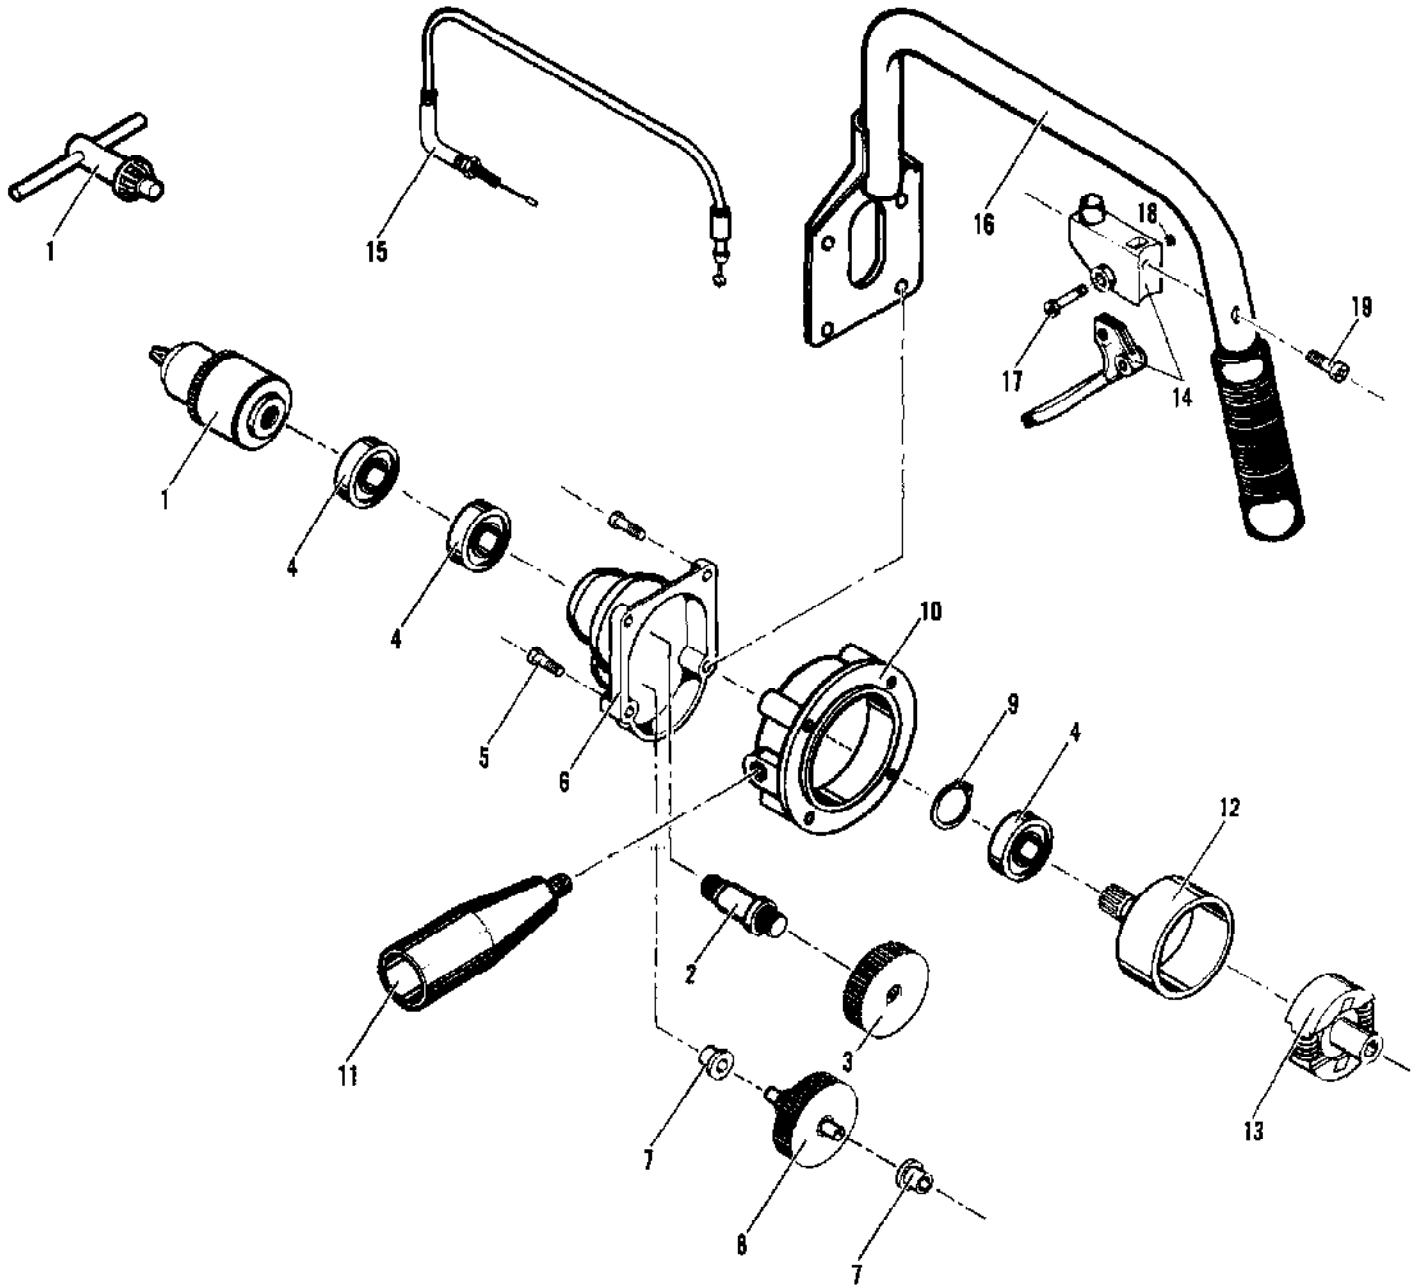

Ref #	Part Number	Qty	Description
1	224188	1	Chuck w/Chuck Key
2	224193	1	Drive-Shaft
3	224191	1	Gear
4	224185	3	Ball Bearing
5	224262	4	Bolt-Hx 10-32 x 2 1/8
6	224192	1	Gear Case
7	224196	2	Flange Bearing
8	224194	1	Pinion Assembly
9	224186	1	Snap Ring
10	224190	1	Clutch Housing
11	224187	1	Grip
12	224195	1	Clutch Drum & Pinion
13	224198	1	Clutch Rotor
14	224200	1	Throttle Lever Assembly
15	224197	1	Throttle Cable Assembly
16	224199	1	Handle Assembly
17	224261	1	Pin, Throttle Lever
18	111092	1	Clip, Retaining
19	111091	1	Screw #8 x 1.5