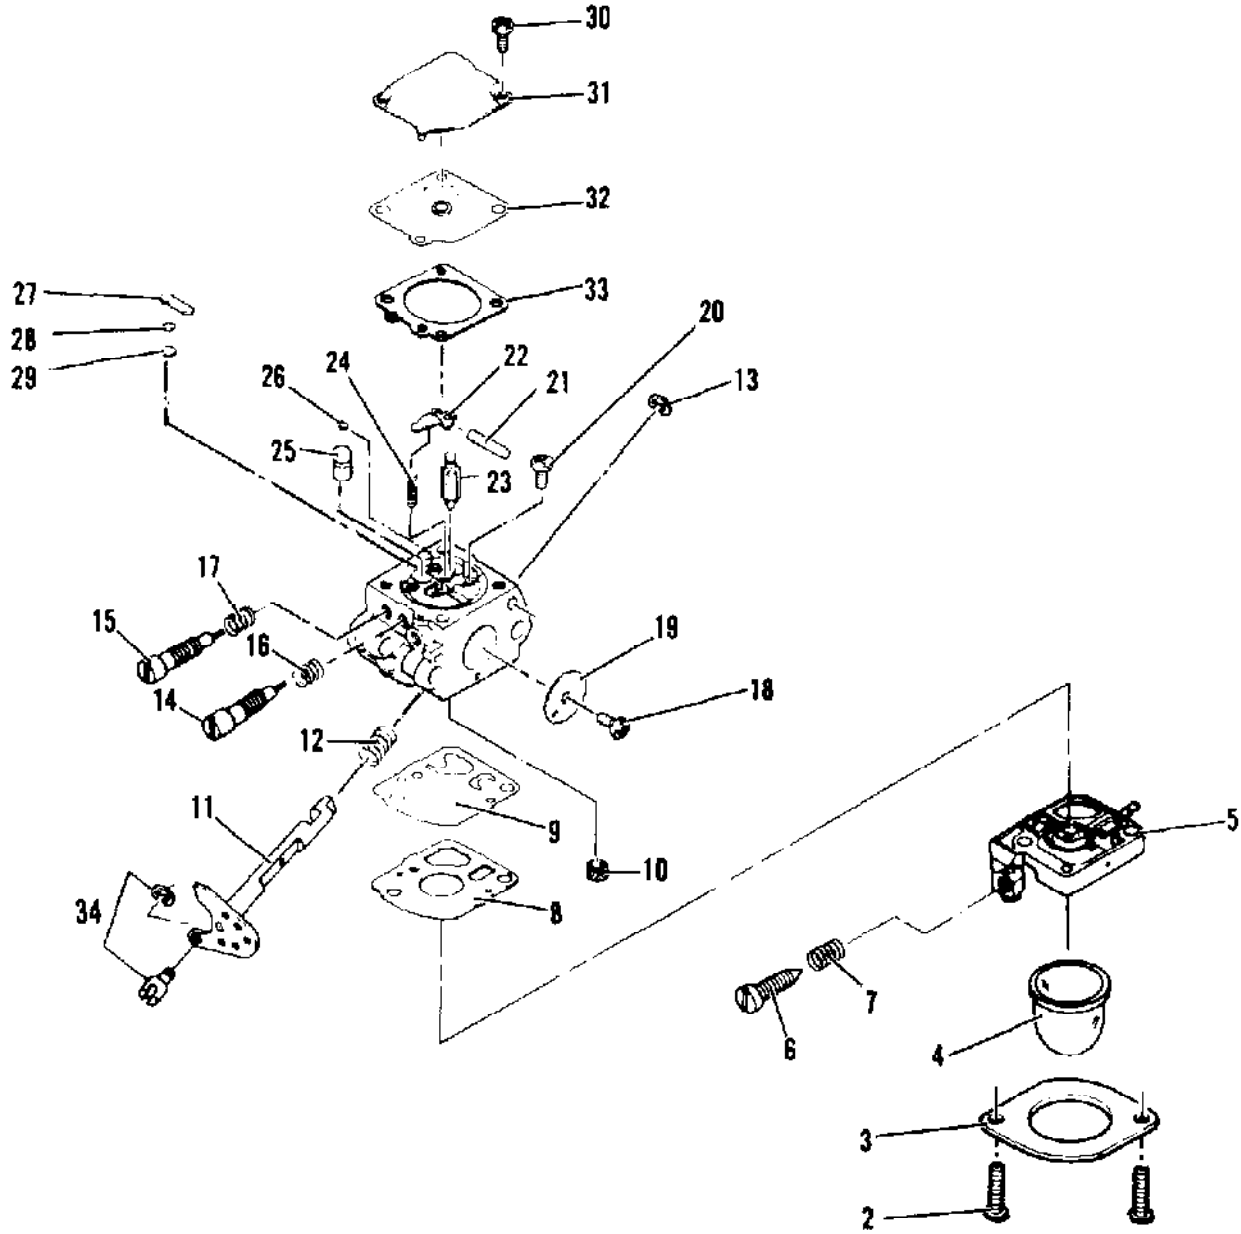

Ref #	Part Number	Qty	Description
1	224142-03	1	Carburetor (Walbro WT 238)
2		2	Screw-Pump Cover Not available separately.
3		1	Cover-Primer Pump Not available separately.
4	223077	1	Primer-Pump
5	223913	1	Cover Asy Fuel Pump
6		1	Screw-Idle Adjustment Not available separately.
7		1	Spring-Idle Screw Not available separately.
8		1	Gasket-Fuel Pump Not available separately.
9		1	Diaphragm-Fuel Pump Not available separately.
10		1	Screen-Fuel Pump Inlet Not available separately.
11		1	Shaft Assembly Throttle Not available separately.
12		1	Spring-Throttle Return Not available separately.
13		1	Ring-Shaft Retainer Not available separately.
14		1	Needle-Idle Not available separately.
15		1	Needle-High Speed Not available separately.
16		1	Spring- Idle Needle Not available separately.
17		1	Spring-High Speed Needle Not available separately.
18		1	Screw-Valve Not available separately.
19		1	Valve-Throttle Not available separately.
20		1	Screw-Metering Lever Pin Not available separately.
21		1	Pin-Metering Lever Not available separately.
22		1	Lever-Metering Not available separately.
23		1	Valve-Inlet Needle Not available separately.
24		1	Spring-Metering Lever Not available separately.
25		1	Seat Asy-Check Valve Not available separately.
26		1	Plug-Welch 5/16 Not available separately.
27		1	Plug-Welch 1/4 Not available separately.
28		1	Ring-Screen Retainer Not available separately.
29		1	Screen-Check Valve Not available separately.
30		4	Screw-Metering Cover Not available separately.
31		1	Cover-Metering Lever Not available separately.
32		1	Diaphragm Asy-Metering Not available separately.
33		1	Gasket-Metering Diaph. Not available separately.
34	224466	1	Kit-Swivel Carburetor
	224462		Major Repair Kit
	223833		Gasket/Diaphragm Kit