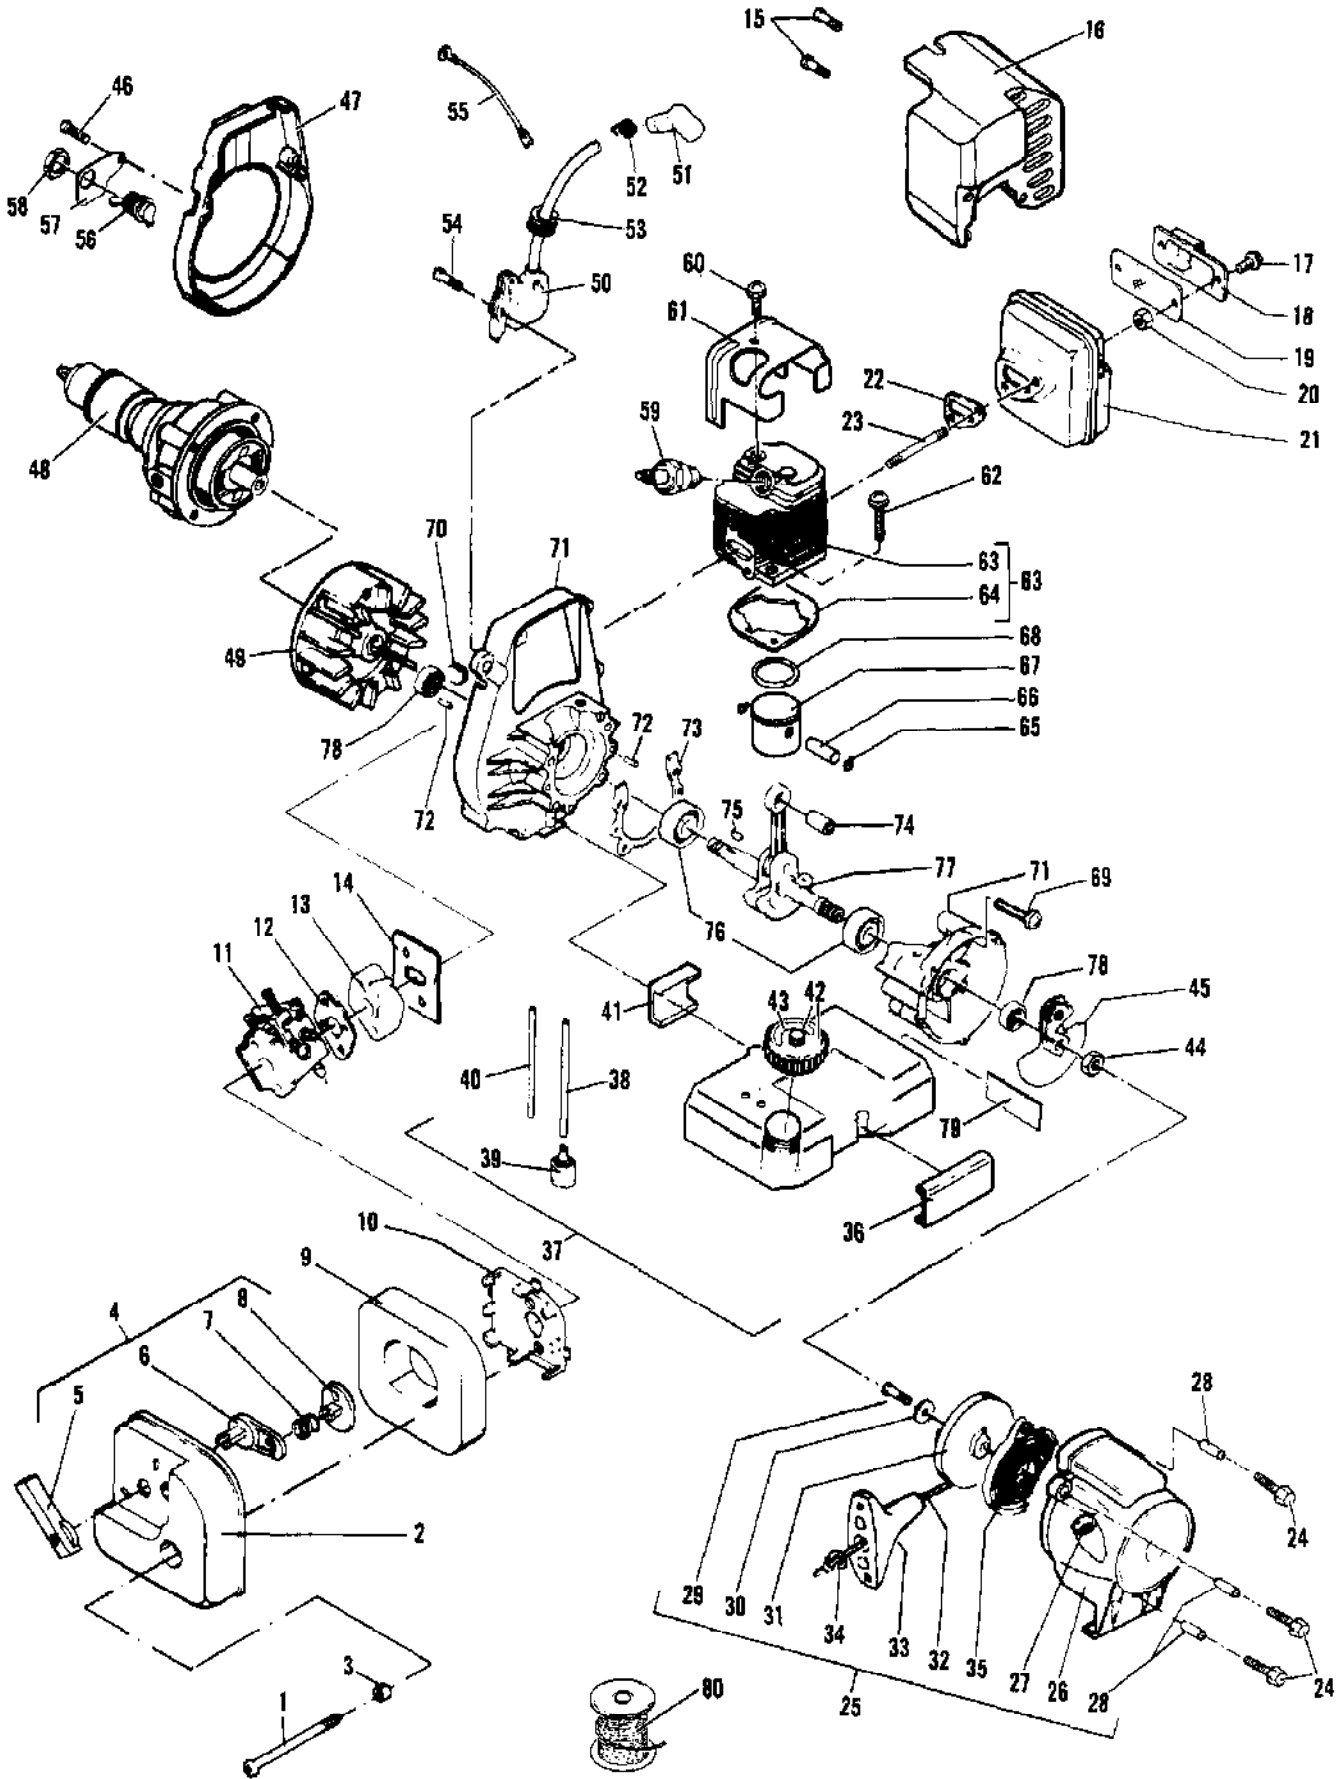

Ref #	Part Number	Qty	Description
1	219078	2	Screw-Pn M5 x 69 Sems Torx
	224327	2	Screw-Pn M5 x 69 Torx SS
2	223196	1	Cover Asy. Choke
3	219023	2	Insert A/C Cover
4	223520	1	Kit Choke Knob
5		1	Lever-Choke Not available separately.
6		1	Lever-Shutter Not available separately.
7	219016	1	Spring-Shutter
8		1	Plate-Choke Shutter Not available separately.
9	219145	1	Filter-Air
10	222758	1	Box-Air
11		1	Carburetors See "Carburetor Assembly (Part 1 and Part 2)" illustrations and parts lists.
12	218933	1	Gasket-Spacer
	224148	1	Gasket-Carb
13	219070	1	Insulator-Carburetor
	223984	1	Insulator-S/T
14	216575	1	Gasket/Shield-Insulator
	223986	1	Gasket/Shield-Insulator
15	215874	2	Screw-Pn M4 x 9.5 Torx
16	222566	1	Shield-Muffler
17	216025	2	Screw-Pn M4 x 8 Torx Sem
18	217318	1	Cover-Screen
19	219149	1	Screen-Arrestor
20	222247	2	Nut-Stud
21	215506	1	Muffler Assembly
22	215515	1	Gasket-Muffler
23	222480	2	Stud-Muffler
24	217669	3	Screw-Pn M4 x 25 Torx
25	219590	1	Starter Assembly
26	223331	1	Housing Starter
27	218932	1	Guide-Rope
28	219585	3	Spacer-Starter Hsg
29	215874	1	Screw-Pn M4 x 9.5
30	216590	1	Washer Flat M4
31	216092	1	Drum-Rope Assembly
32	216093	1	Rope-Starter (36")
33	216792	1	Handle-Starter
34	218941	1	Washer-Nylon
35	300474	1	Pkg. Spring, Starter Rewind
36	217382	1	Cushion-Fuel Tank
37	222239	1	Tank Assembly-Fuel
38	217264	1	Hose-Fuel
39	216985	1	Pickup-Fuel
40	222238	1	Hose-Fuel Return
41	217390	1	Cushion-Fuel Tank
42	300700	1	Kit, Cap-Fuel
43	211242	1	Decal (OPEN SLOWLY)
44	216583	1	Nut-Hex M8
45	215525	1	Rachet Assembly
46	213177	4	Screw-Pn M4.2 x 18.5
47	223688	1	Housing-Fan
48		1	General Assembly See "General Assembly" Illustration and parts list.