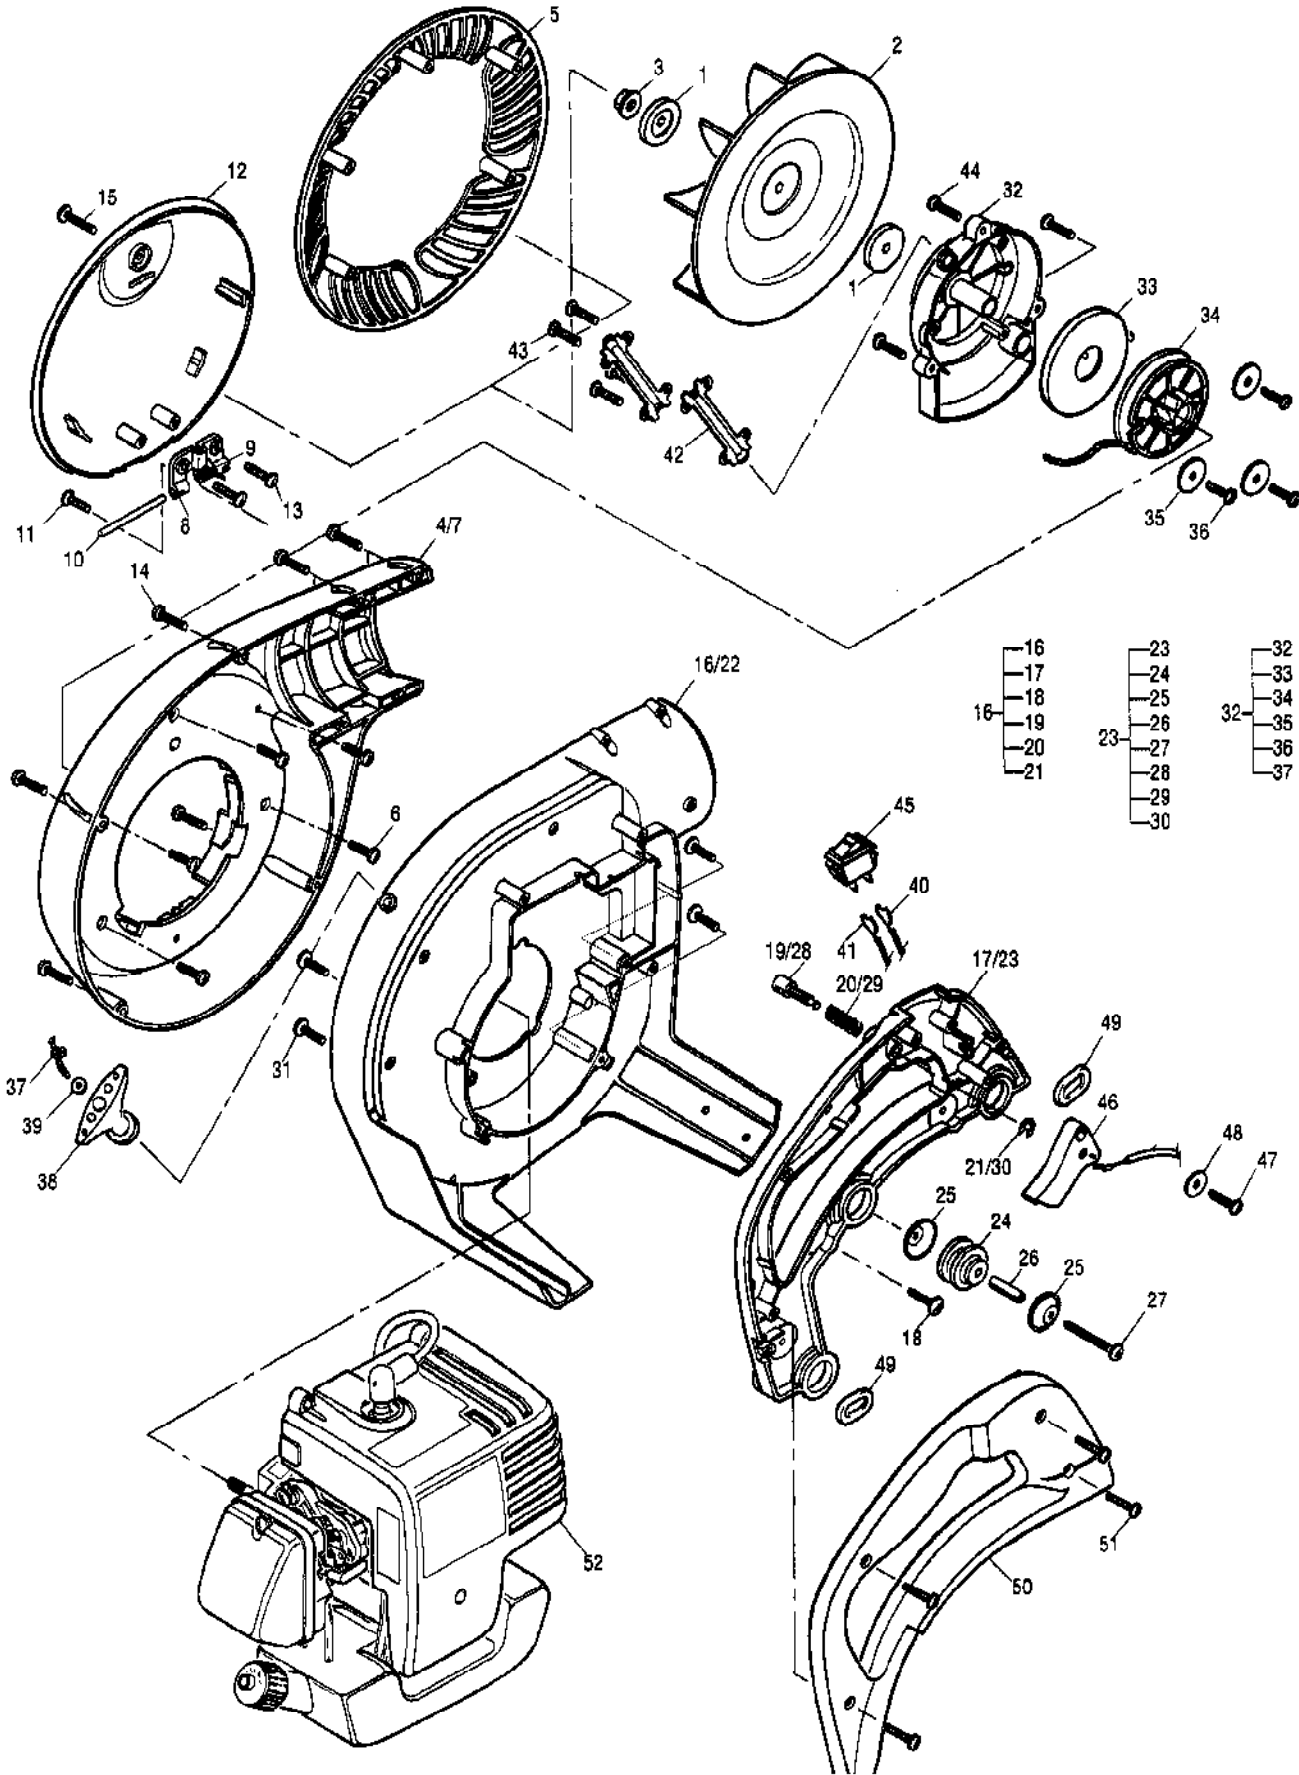

Ref #	Part Number	Qty	Description
	322410-01	1	Carburetor - Zama C1U-M35A
1		1	Strainer Not available separately
2		1	Plug, Welch Not available separately
3		1	Retainer, Prime Not available separately
4		1	Nozzle Asy, Check Valve Not available separately
5		1	Shaft Asy, Throttle Not available separately
6		1	Lever, Throttle Not available separately
7		1	Spring, Throttle Return Not available separately
8		1	Valve, Throttle Not available separately
9		1	Diaphragm Asy, Metering Not available separately
10		1	Diaphragm, Pump Not available separately
11		1	Gasket, Metering Chamber Not available separately
12		1	Gasket, Pump Not available separately
13		1	Cover, Pump Not available separately
14		1	Valve, Inlet Needle Not available separately
15		1	Spring, Metering Lever Not available separately
16		1	Lever, Metering Not available separately
17		1	Pin Not available separately
18		1	Screw, Throttle Adjust Not available separately
19		1	Spring, Friction Not available separately
20		1	Shaft Asy, Choke Not available separately
21		1	Valve, Choke Not available separately
22		1	Collar Not available separately
23		1	Base Asy, Primer Not available separately
24			UNKNOWN
24A	223756	1	Primer Bulb
25		1	Screw, Pin Not available separately
26		1	Screw, Throttle Valve Not available separately
27		2	Screw, Metering Cover Not available separately
28		2	Screw, Pump Cover Not available separately
29		1	Screw, Throttle Lever Not available separately
30		1	Ball, Steel Not available separately
31		2	Screw, Retainer Not available separately
32		1	Spring, Adjust Screw Not available separately
33		1	Washer, Limiter Not available separately
34		1	Screw, Hi Speed Not available separately
35		1	Screw, Low Speed Not available separately
36		1	Limiter Cap, High Not available separately
37		1	Limiter Cap, Low Not available separately
38		1	Retainer, Limiter Not available separately