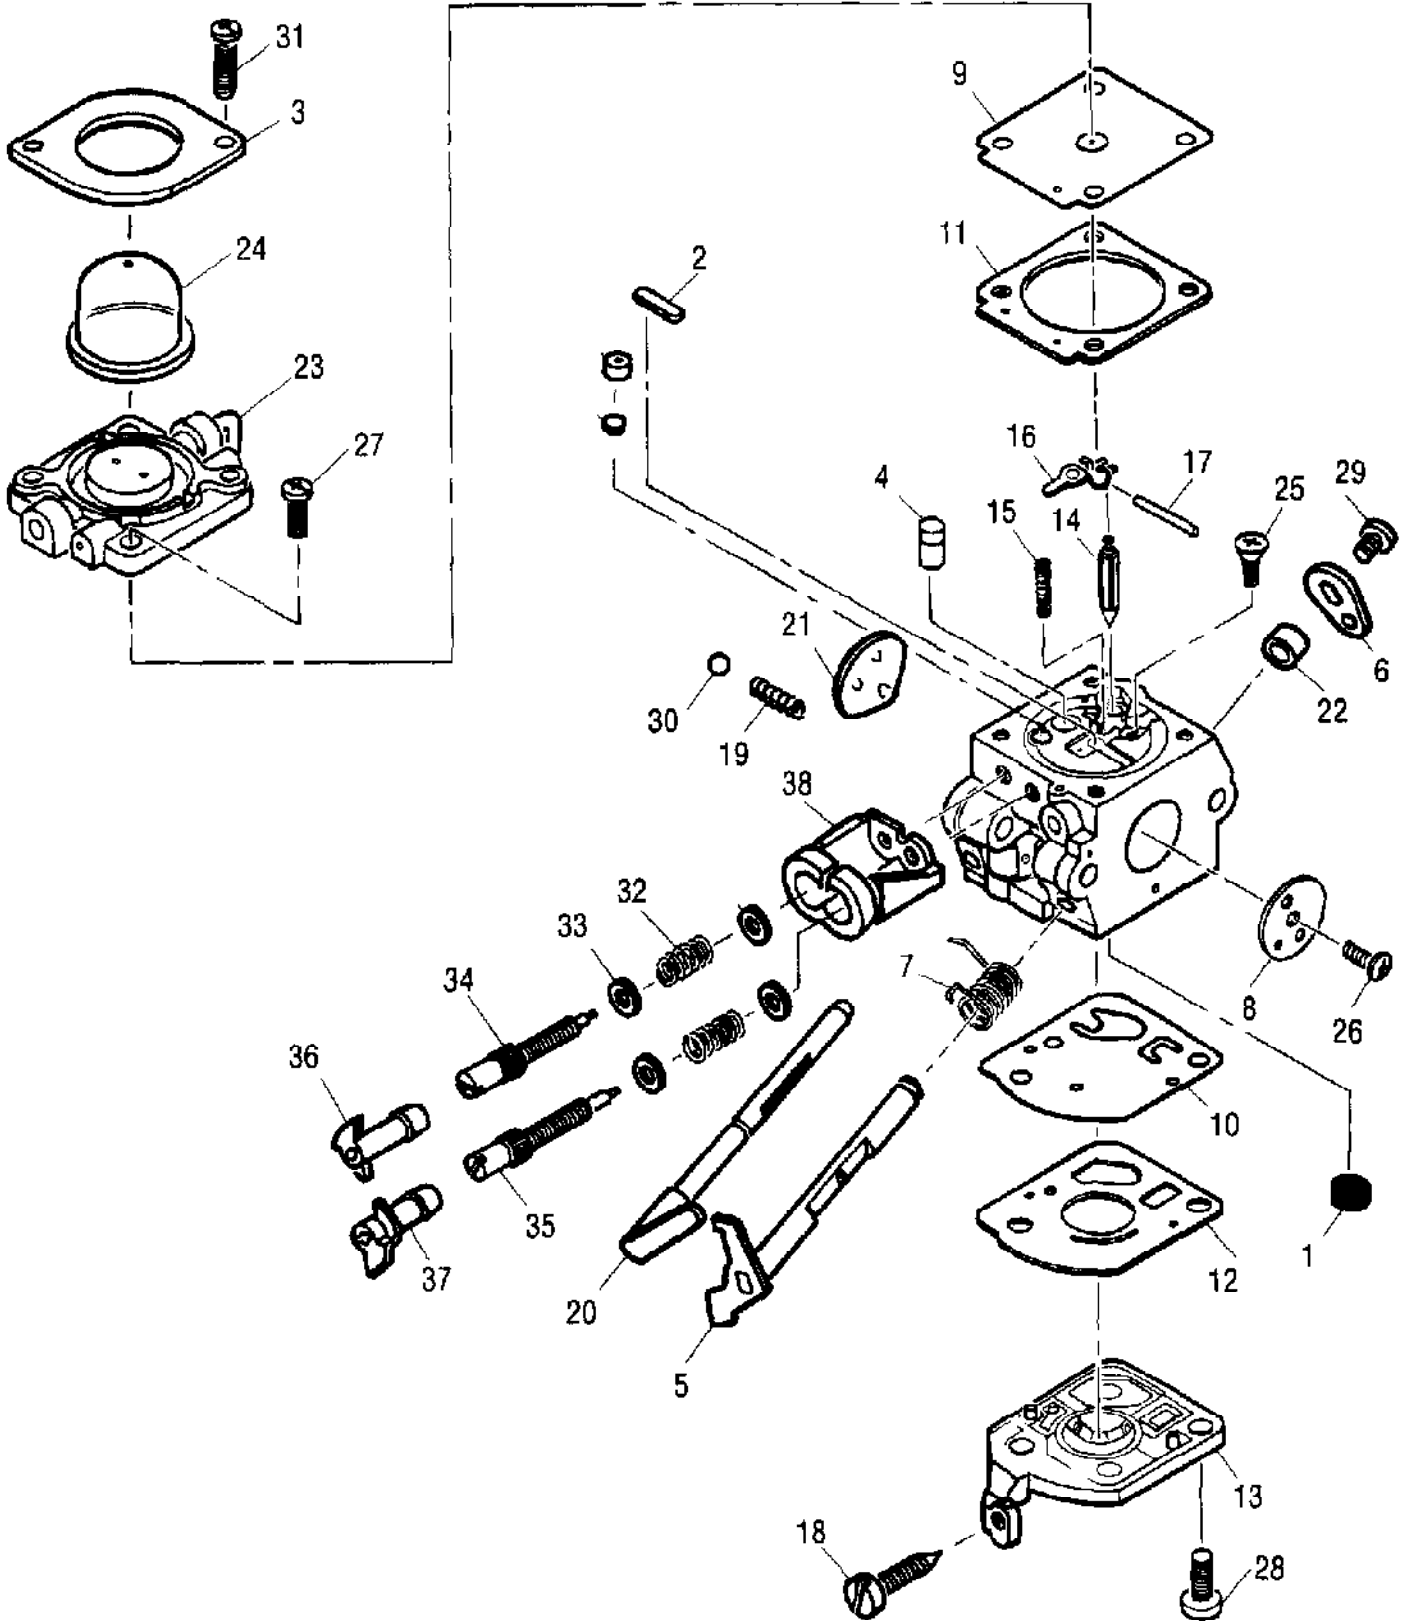

Ref #	Part Number	Qty	Description
	322410-01	1	Carburetor - Zama C1U-M35A
1		1	Strainer Not available separately
2		1	Plug, Welch Not available separately
3		1	Retainer, Prime Not available separately
4		1	Nozzle Asy, Check Valve Not available separately
5		1	Shaft Asy, Throttle Not available separately
6		1	Lever, Throttle Not available separately
7		1	Spring, Throttle Return Not available separately
8		1	Valve, Throttle Not available separately
9		1	Diaphragm Asy, Metering Not available separately
10		1	Diaphragm, Pump Not available separately
11		1	Gasket, Metering Chamber Not available separately
12		1	Gasket, Pump Not available separately
13		1	Cover, Pump Not available separately
14		1	Valve, Inlet Needle Not available separately
15		1	Spring, Metering Lever Not available separately
16		1	Lever, Metering Not available separately
17		1	Pin Not available separately
18		1	Screw, Throttle Adjust Not available separately
19		1	Spring, Friction Not available separately
20		1	Shaft Asy, Choke Not available separately
21		1	Valve, Choke Not available separately
22		1	Collar Not available separately
23		1	Base Asy, Primer Not available separately
24			UNKNOWN
24A	223756	1	Primer Bulb
25		1	Screw, Pin Not available separately
26		1	Screw, Throttle Valve Not available separately
27		2	Screw, Metering Cover Not available separately
28		2	Screw, Pump Cover Not available separately
29		1	Screw, Throttle Lever Not available separately
30		1	Ball, Steel Not available separately
31		2	Screw, Retainer Not available separately
32		1	Spring, Adjust Screw Not available separately
33		1	Washer, Limiter Not available separately
34		1	Screw, Hi Speed Not available separately
35		1	Screw, Low Speed Not available separately
36		1	Limiter Cap, High Not available separately
37		1	Limiter Cap, Low Not available separately
38		1	Retainer, Limiter Not available separately