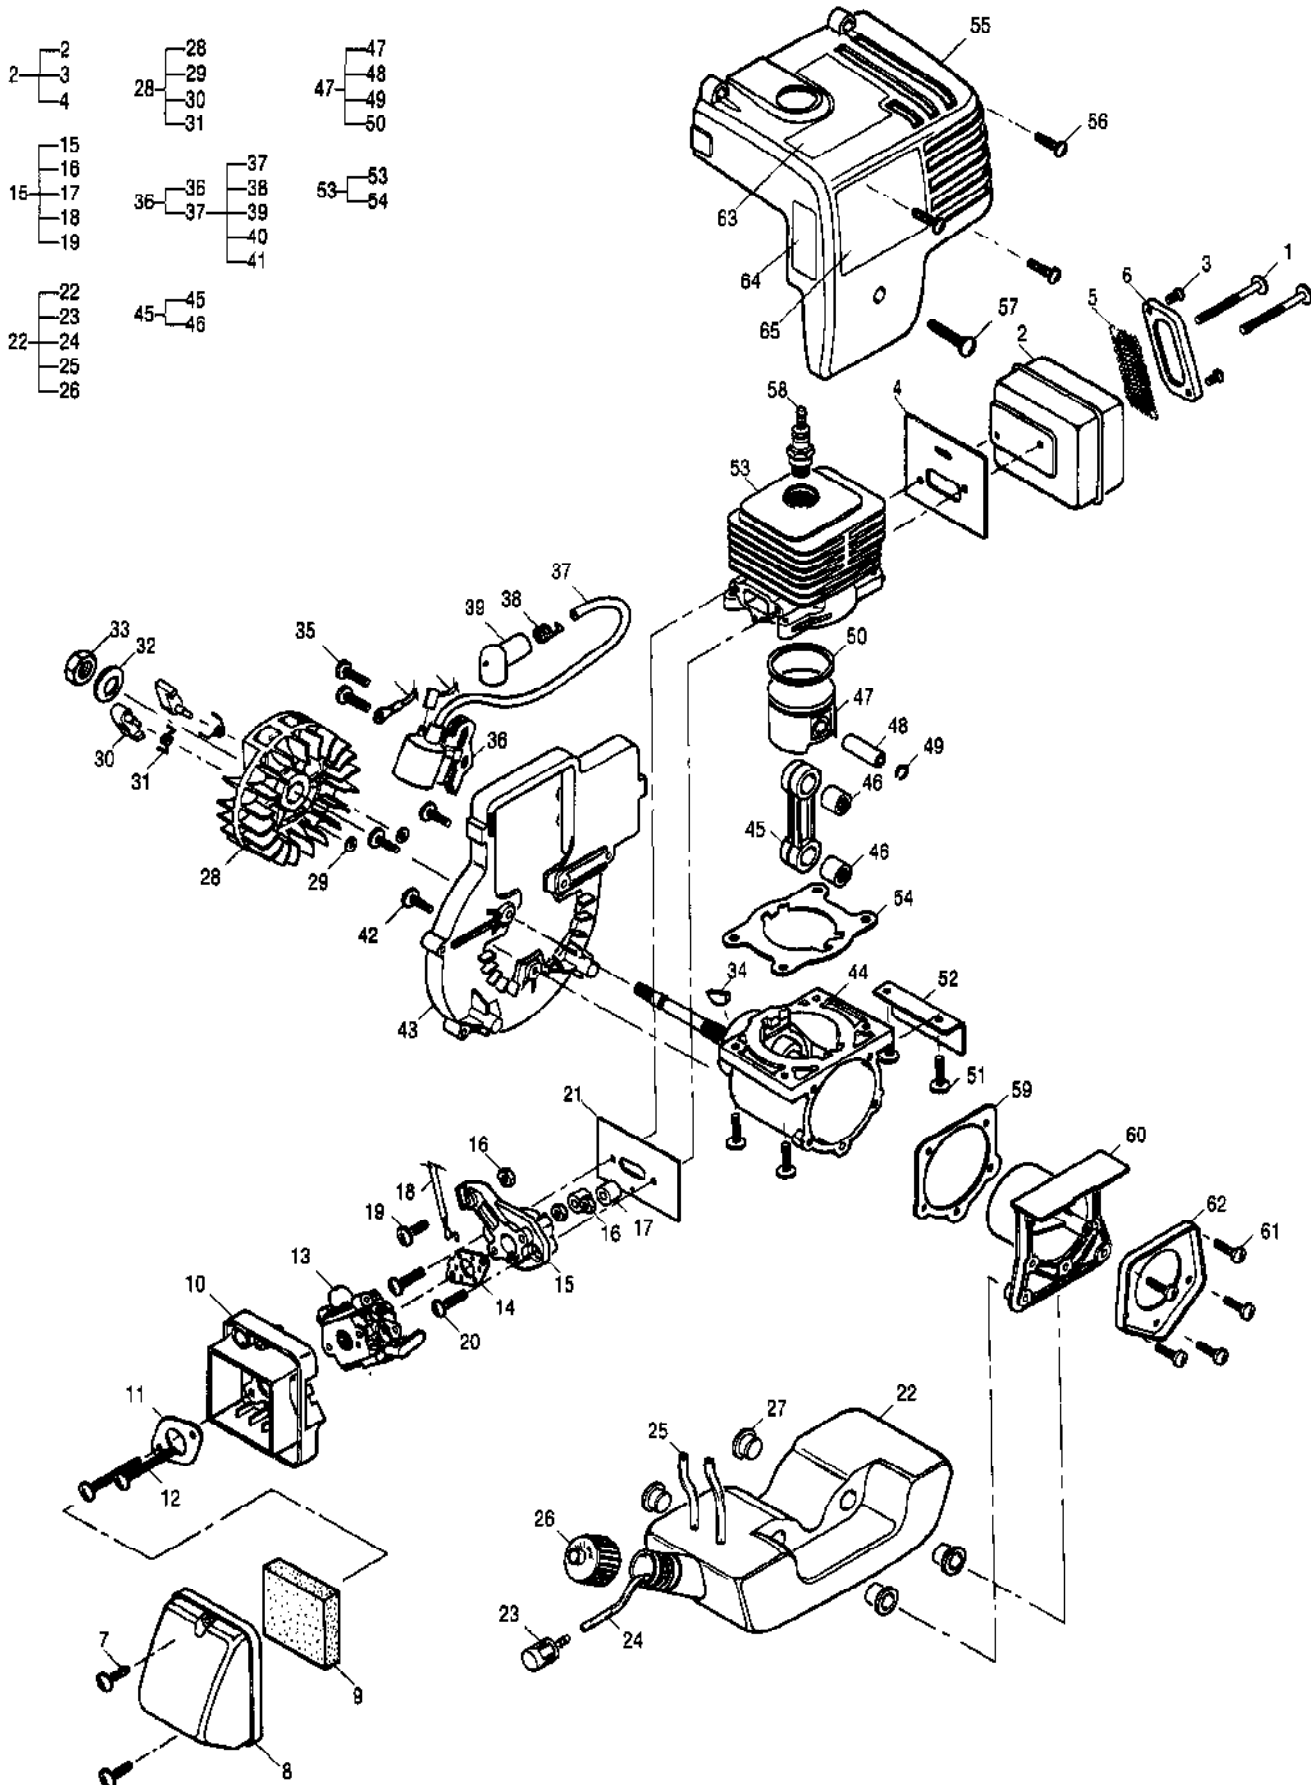

Ref #	Part Number	Qty	Description
1	111159	2	Screw, 10-24 x 2.25 Taptite
2	224707	1	Kit, Muffler
3		2	Screw Not available separately
4	322420	1	Plate, Muffler
5	322413	1	Screen, Spark Arrester
6	322414-90	1	Cover, Spark Arrester
7	300294	2	Screw, 8-16 x .75 Tr Hd Plastite
8	322429-61	1	Cover, Air Box
9	224239	1	Filter, Air
10	322436-61	1	Box, Air Filter
11	322425-90	1	Plate, Air Box
12	218083	2	Screw, 10-24 x 2 Torx
13			Carburetor Assembly See "Carburetor Assembly" illustration and parts list.
14	218933	1	Gasket, Carburetor
15	322434	1	Manifold, Carburetor
16	218315	3	Nut, 10-24
17	322188	2	Spacer, Rubber
18	322409	1	Cable, Throttle
19	219881	1	Screw, 10-24 x .62 Tr Hd Torx
20	111203	2	Screw, 10-24 x .875 Taptite
21	323912	1	Gasket, Manifold
22	302349	1	Fuel Tank Asy
23	93720	1	Filter, Fuel
24	225162	1	Hose, Fuel
25	225163	1	Hose, Fuel Return
26	223508	1	Kit, Fuel Cap w/Retainer
27	322105	4	Isolator, Fuel Tank
28	301352-01	1	Flywheel Asy
29	111086	2	Retainer Ring
30	322297	2	Pawl, Starter
31	322835	2	Spring, Starter Pawl
32	111205	1	Washer, Conical Spring
33	111085	1	Nut, Hex
34	102164	1	Key, Flywheel
35	111203	2	Screw, 10-24 x .875 Taptite
36	302138	1	Ignition Asy
37	223884	1	Kit, Spark Plug Wire
38	102556	1	Connector, Spark
39	95266	1	Boot, Spark Plug
40	215533-01	1	Grommet, H/T Lead, Split
41	110995	1	Grommet, S/Plug Wire
42	111067	3	Screw, 10-24 x .63
43	322396	1	Shroud, Engine
44	300798	1	C'case/C'shaft Asy
		1	C'case Asy Not available separately
		1	C'case, Machined Not available separately
		1	Bearing 6202 Not available separately
		1	Bearing 6202RS Not available separately
		1	Seal Not available separately
		1	Spacer Not available separately
		1	O-ring Not available separately
45	301982	1	Connecting Rod Asy
46	91117	2	Bearing
47	300661	1	Kit, Piston, 28cc