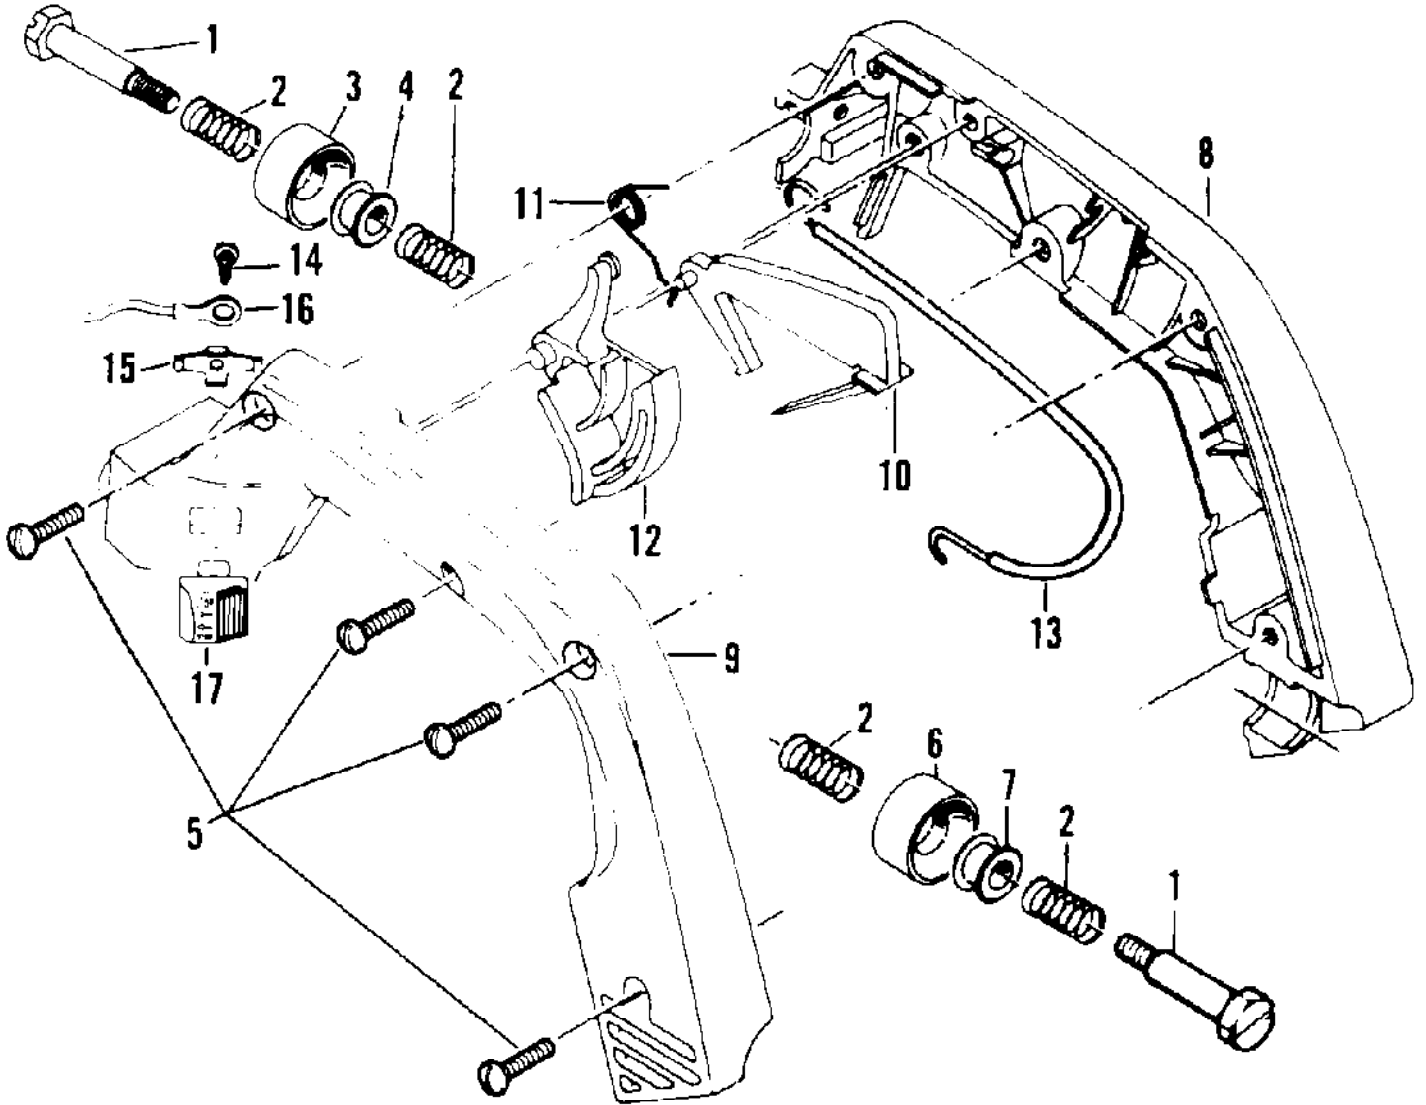

Ref #	Part Number	Qty	Description
1	216468	2	Bolt - Shoulder
2	93530A	4	Spring - Mount
3	92704	1	Mount
4	94038	1	Hub - Mount
5	111032	4	Screw - Pan Hd 10-16 x 5/8
6	92704	1	Mount
7	94038	1	Hub - Mount
8	213229	1	Handle - Right Half
9	213228	1	Handle - Left Half
10	93310	1	Trigger - Safety
11	93515	1	Spring - Trigger
12	213232	1	Trigger - Throttle
13	213234	1	Wire Assembly - Throttle
14	110706	1	Screw - Pan Hd 8-18 x 1/2
15	62451	1	Contact - Ignition Switch
16	93505A	1	Wire - Stop Switch
17	68846	1	Button - Stop Switch