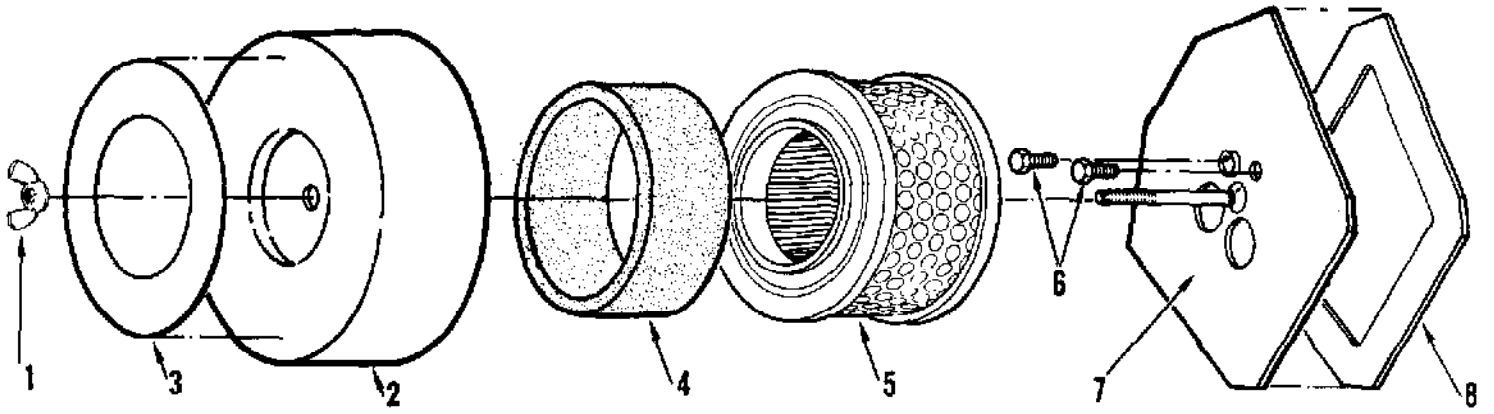

No
Diagram
Available

Parts List
Only

Ref #	Part Number	Qty	Description
	214220		Scrench
	93797		Wrench - Screwdriver
	91226		Holder - Flywheel
	216113		Key - Socket 3mm
	216107		Key - Socket 4mm
	214212		Kit - Tool
	216805		Kit - Spark Arrester Screen
	94416		Adaptor - Intake (Cylinder)
	110706		Tool - Handle/Throttle Screw
	94415		Adaptor - Intake (Air Box)
	68917		Adaptor - Exhaust
	85229		Kit - Pressure Test
	215432		Tool - Pressure Test
	63094		Driver - Wrist Pin
	501334		Tester - Ignition
	110083		R.T.V. Sealant
	67537		Loctite
	69794		Locquic

Ref #	Part Number	Qty	Description
1	217495	1	Wing Nut
2	217858	1	Cap/Decal Assembly
3	217852	1	Decal - Caution
4	217833	1	Pre-Filter
5	217493	1	Element Filter
6	217492	2	Screw
7	217954	1	Gasket/Plate Assembly
8	217491	1	Gasket - Air Filter Plate