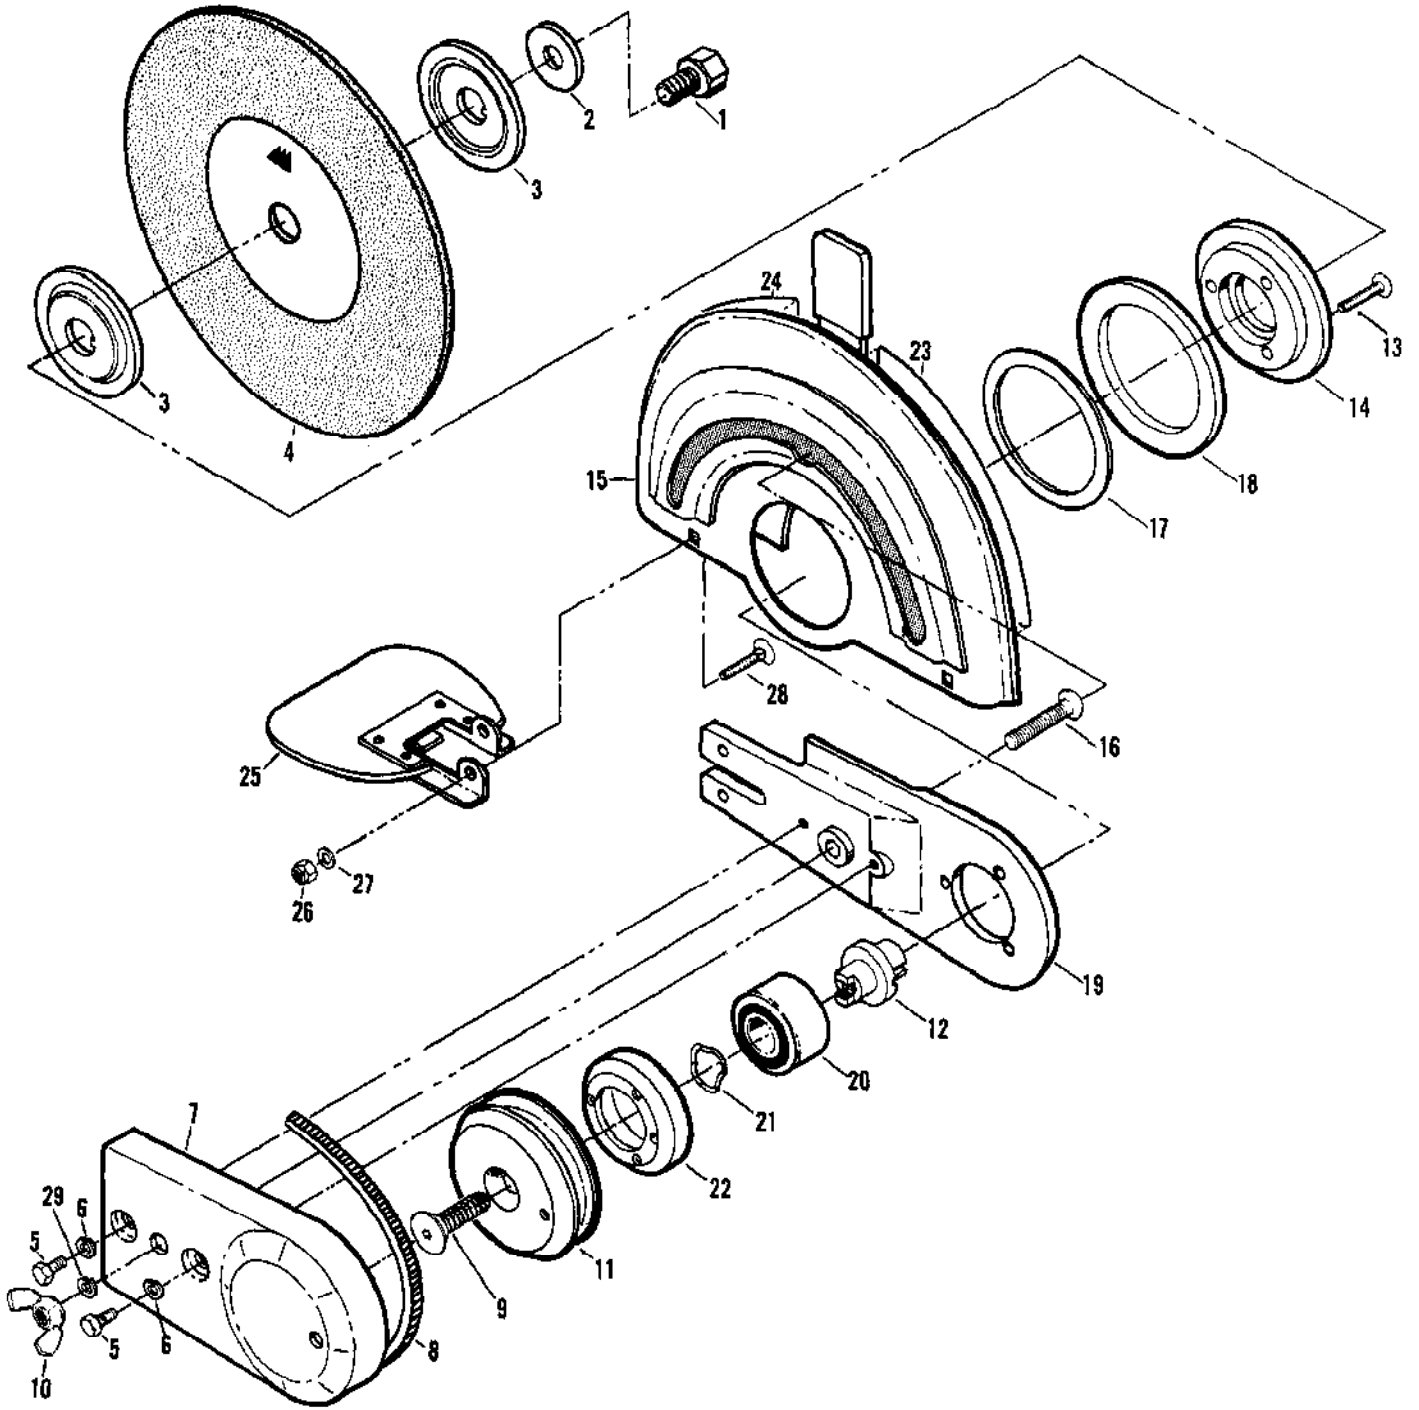

No
Diagram
Available

Parts List
Only

Ref #	Part Number	Qty	Description
	214220		Scrench
	93797		Wrench - Screwdriver
	91226		Holder - Flywheel
	216113		Key - Socket 3mm
	216107		Key - Socket 4mm
	214212		Kit - Tool
	216805		Kit - Spark Arrester Screen
	94416		Adaptor - Intake (Cylinder)
	110706		Tool - Handle/Throttle Screw
	94415		Adaptor - Intake (Air Box)
	68917		Adaptor - Exhaust
	85229		Kit - Pressure Test
	215432		Tool - Pressure Test
	63094		Driver - Wrist Pin
	501334		Tester - Ignition
	110083		R.T.V. Sealant
	67537		Loctite
	69794		Locquic

Ref #	Part Number	Qty	Description
1	217511	1	Screw - M8
2	217510	1	Washer
3	217507	2	Plate - Drive
4	217508	1	Wheel - Cut-Off Metal
4	217509	1	Wheel - Cut-Off Stone
5	120100	2	Screw - Hex Hd M5 x 12
6	213152	2	Washer Lock 5mm
7	217513	1	Belt - Guard
8	217512	1	Belt - Drive
9	217506	1	Screw - Flat Head Cap
10	217495	1	Wing Nut
11	217505	1	Pulley
12	217504	1	Shaft
13	216212	3	Screw - FL M5 x 20
14	217501	1	Ring
15	217886	1	Shield Assembly
16	217930	1	Bolt - Round 1/4-20
17	217609	1	Shim
18	217499	1	Gasket - Rubber
19	217497	1	Arm
20	217498	1	Bearing
21	217503	1	Ring - Spring Wave
22	217502	1	Flange
23	217851	1	Decal - Caution Shield
23	218033	1	Decal - Caution Shield (French)
24	217855	1	Decal - Caution Shield
24	218034	1	Decal - Caution Shield (French)
25	217951	1	Flap Assembly
26	105423	2	Nut - Carriage 10-24
27	216536	2	Washer - Plain
28	217952	2	Bolt - 10-24
29	218338	1	Lockwasher

Ref #	Part Number	Qty	Description
1	216468	2	Bolt - Shoulder
2	93530A	4	Spring - Mount
3	92704	1	Mount
4	94038	1	Hub - Mount
5	111032	4	Screw - Pan Hd 10-16 x 5/8
6	92704	1	Mount
7	94038	1	Hub - Mount
8	213229	1	Handle - Right Half
9	213228	1	Handle - Left Half
10	93310	1	Trigger - Safety
11	93515	1	Spring - Trigger
12	213232	1	Trigger - Throttle
13	213234	1	Wire Assembly - Throttle
14	110706	1	Screw - Pan Hd 8-18 x 1/2
15	62451	1	Contact - Ignition Switch
16	93505A	1	Wire - Stop Switch
17	68846	1	Button - Stop Switch