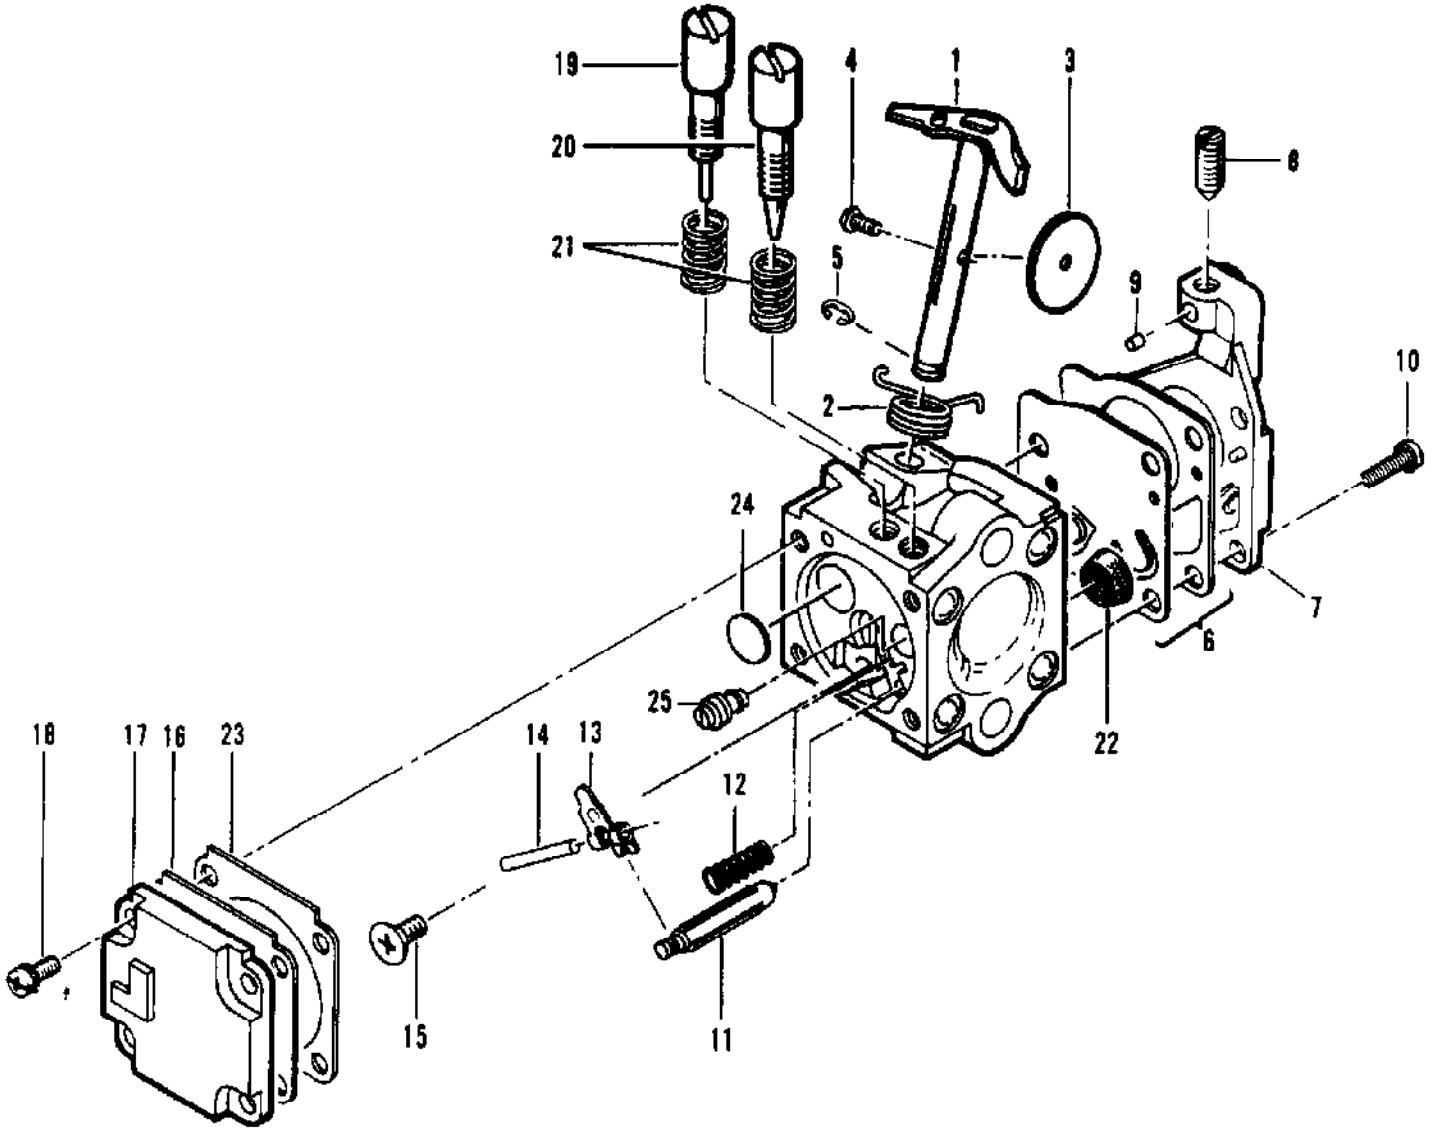

No
Diagram
Available

Parts List
Only

Ref #	Part Number	Qty	Description
	214220		Scrench
	93797		Wrench - Screwdriver
	91226		Holder - Flywheel
	216113		Key - Socket 3mm
	216107		Key - Socket 4mm
	214212		Kit - Tool
	216805		Kit - Spark Arrester Screen
	94416		Adaptor - Intake (Cylinder)
	110706		Tool - Handle/Throttle Screw
	94415		Adaptor - Intake (Air Box)
	68917		Adaptor - Exhaust
	85229		Kit - Pressure Test
	215432		Tool - Pressure Test
	63094		Driver - Wrist Pin
	501334		Tester - Ignition
	110083		R.T.V. Sealant
	67537		Loctite
	69794		Locquic

Ref #	Part Number	Qty	Description
1	217495	1	Wing Nut
2	217858	1	Cap/Decal Assembly
3	217852	1	Decal - Caution
4	217833	1	Pre-Filter
5	217493	1	Element Filter
6	217492	2	Screw
7	217954	1	Gasket/Plate Assembly
8	217491	1	Gasket - Air Filter Plate

Ref #	Part Number	Qty	Description
1	216468	2	Bolt - Shoulder
2	93530A	4	Spring - Mount
3	92704	1	Mount
4	94038	1	Hub - Mount
5	111032	4	Screw - Pan Hd 10-16 x 5/8
6	92704	1	Mount
7	94038	1	Hub - Mount
8	213229	1	Handle - Right Half
9	213228	1	Handle - Left Half
10	93310	1	Trigger - Safety
11	93515	1	Spring - Trigger
12	213232	1	Trigger - Throttle
13	213234	1	Wire Assembly - Throttle
14	110706	1	Screw - Pan Hd 8-18 x 1/2
15	62451	1	Contact - Ignition Switch
16	93505A	1	Wire - Stop Switch
17	68846	1	Button - Stop Switch