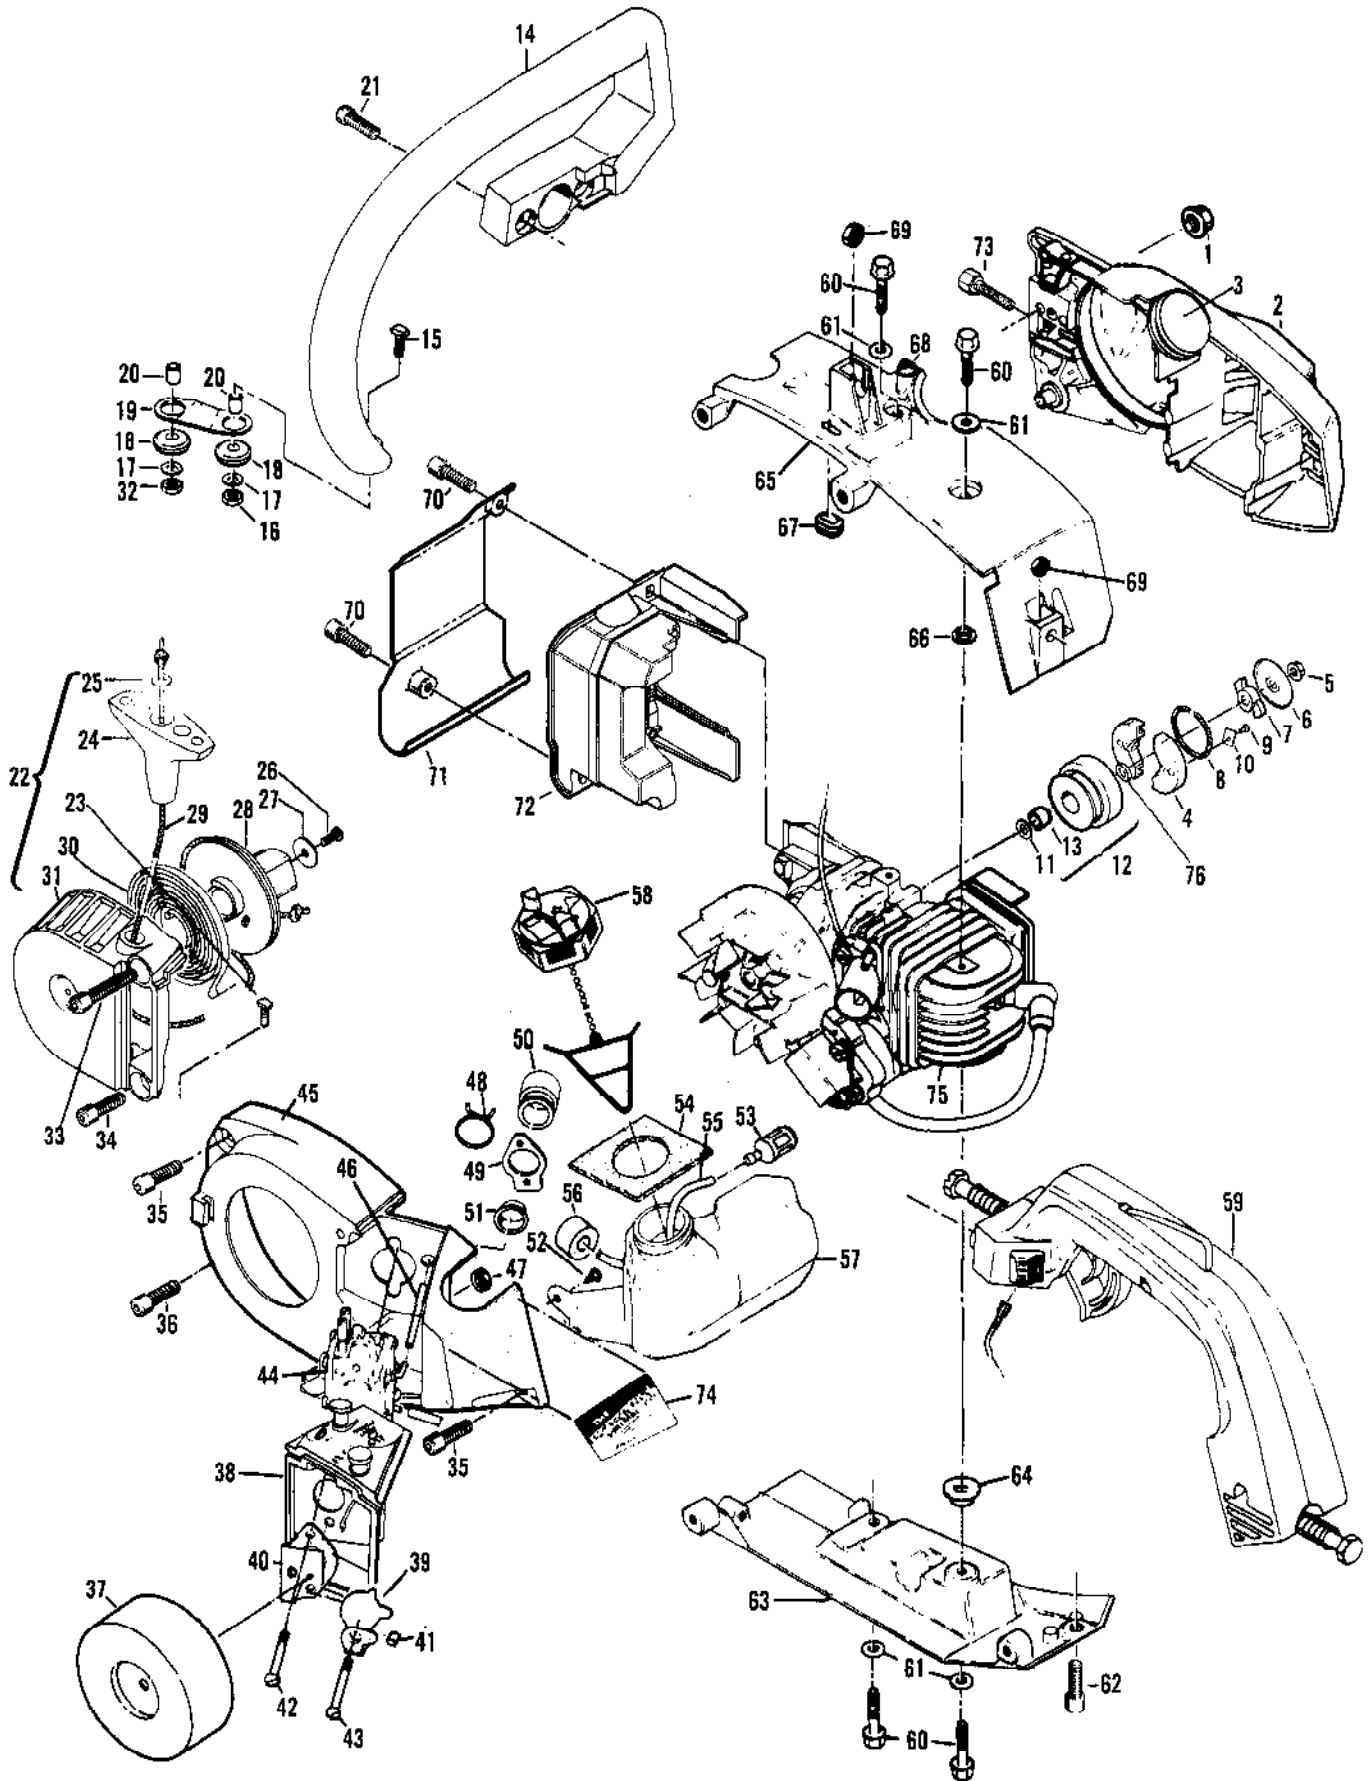

No
Diagram
Available

Parts List
Only

Ref #	Part Number	Qty	Description
	214220		Scrench
	93797		Wrench - Screwdriver
	91226		Holder - Flywheel
	216113		Key - Socket 3mm
	216107		Key - Socket 4mm
	214212		Kit - Tool
	216805		Kit - Spark Arrester Screen
	94416		Adaptor - Intake (Cylinder)
	110706		Tool - Handle/Throttle Screw
	94415		Adaptor - Intake (Air Box)
	68917		Adaptor - Exhaust
	85229		Kit - Pressure Test
	215432		Tool - Pressure Test
	63094		Driver - Wrist Pin
	501334		Tester - Ignition
	110083		R.T.V. Sealant
	67537		Loctite
	69794		Locquic

Ref #	Part Number	Qty	Description
1	217511	1	Screw - M8
2	217510	1	Washer
3	217507	2	Plate - Drive
4	217508	1	Wheel - Cut-Off Metal
4	217509	1	Wheel - Cut-Off Stone
5	120100	2	Screw - Hex Hd M5 x 12
6	213152	2	Washer Lock 5mm
7	217513	1	Belt - Guard
8	217512	1	Belt - Drive
9	217506	1	Screw - Flat Head Cap
10	217495	1	Wing Nut
11	217505	1	Pulley
12	217504	1	Shaft
13	216212	3	Screw - FL M5 x 20
14	217501	1	Ring
15	217886	1	Shield Assembly
16	217930	1	Bolt - Round 1/4-20
17	217609	1	Shim
18	217499	1	Gasket - Rubber
19	217497	1	Arm
20	217498	1	Bearing
21	217503	1	Ring - Spring Wave
22	217502	1	Flange
23	217851	1	Decal - Caution Shield
23	218033	1	Decal - Caution Shield (French)
24	217855	1	Decal - Caution Shield
24	218034	1	Decal - Caution Shield (French)
25	217951	1	Flap Assembly
26	105423	2	Nut - Carriage 10-24
27	216536	2	Washer - Plain
28	217952	2	Bolt - 10-24
29	218338	1	Lockwasher

Ref #	Part Number	Qty	Description
1	216468	2	Bolt - Shoulder
2	93530A	4	Spring - Mount
3	92704	1	Mount
4	94038	1	Hub - Mount
5	111032	4	Screw - Pan Hd 10-16 x 5/8
6	92704	1	Mount
7	94038	1	Hub - Mount
8	213229	1	Handle - Right Half
9	213228	1	Handle - Left Half
10	93310	1	Trigger - Safety
11	93515	1	Spring - Trigger
12	213232	1	Trigger - Throttle
13	213234	1	Wire Assembly - Throttle
14	110706	1	Screw - Pan Hd 8-18 x 1/2
15	62451	1	Contact - Ignition Switch
16	93505A	1	Wire - Stop Switch
17	68846	1	Button - Stop Switch