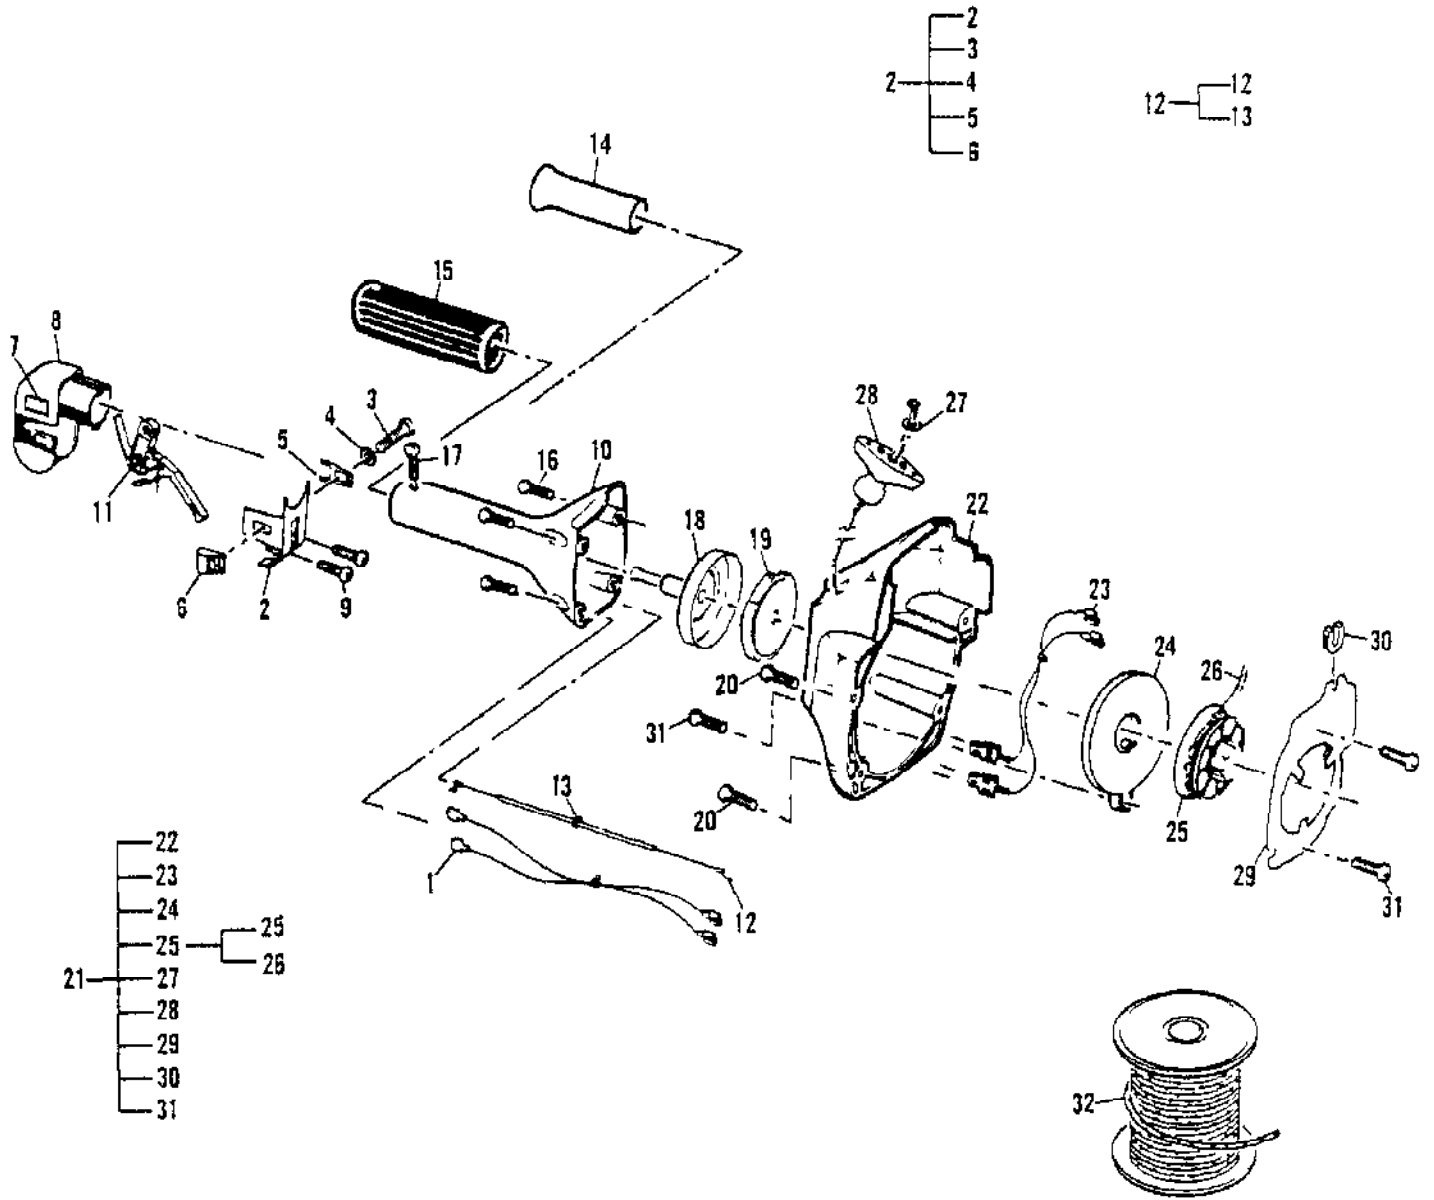

Ref #	Part Number	Qty	Description
1	301133	1	Wire Assembly, Switch
2	300064	1	Cover Assembly, Switch
3	111069	1	Screw, 8-16 x .375 Plastite
4	105497	1	Washer, Flat (.180 ID max)
5	224246	1	Contact, Switch
6	224245	1	Button, Stop Switch
7	322614	1	Label, Stop/Run (Eng/Fr)
	322081	1	Label, ON/OFF Switch
8	224234	1	Trigger Housing Asy. 22mm
9	111061	2	Screw, 6-19 x .62 fl hd Plast
10	224912	1	Housing, Clutch
11	300361	1	Trigger, Throttle
12	300372	1	Throttle Cable Assembly
13	111074	1	Nut, Speed .188 ID
14	322234	1	Sleeve, Protecting
15	322140	1	Grip
16	224919	4	Screw, 10-14 x 1.0 PN HD
17	111070	1	Screw, 12-11 x .5 TORX
18	302106	1	Drum Assembly, Clutch
19	300459	1	Kit, Clutch
20	111054	4	Screw, 10-24 x .625
21	224916	1	Starter Assembly
22	300616	1	Housing, Starter/Rope Guide
23	301134	1	Wire Assembly
24	300475	1	Package, Spring Assembly
25	300872	1	Drum/Rope Assembly
26	222869	1	Rope, Starter (46")
27	218941	1	Washer, Nylon
28	216792	1	Handle, Starter
29	224927	1	Plate, Baffle
30	215533-01	1	Grommet, H/T Lead
31	223357	3	Screw, 8-16 Plastite
32	300415	1	Rope, Bulk