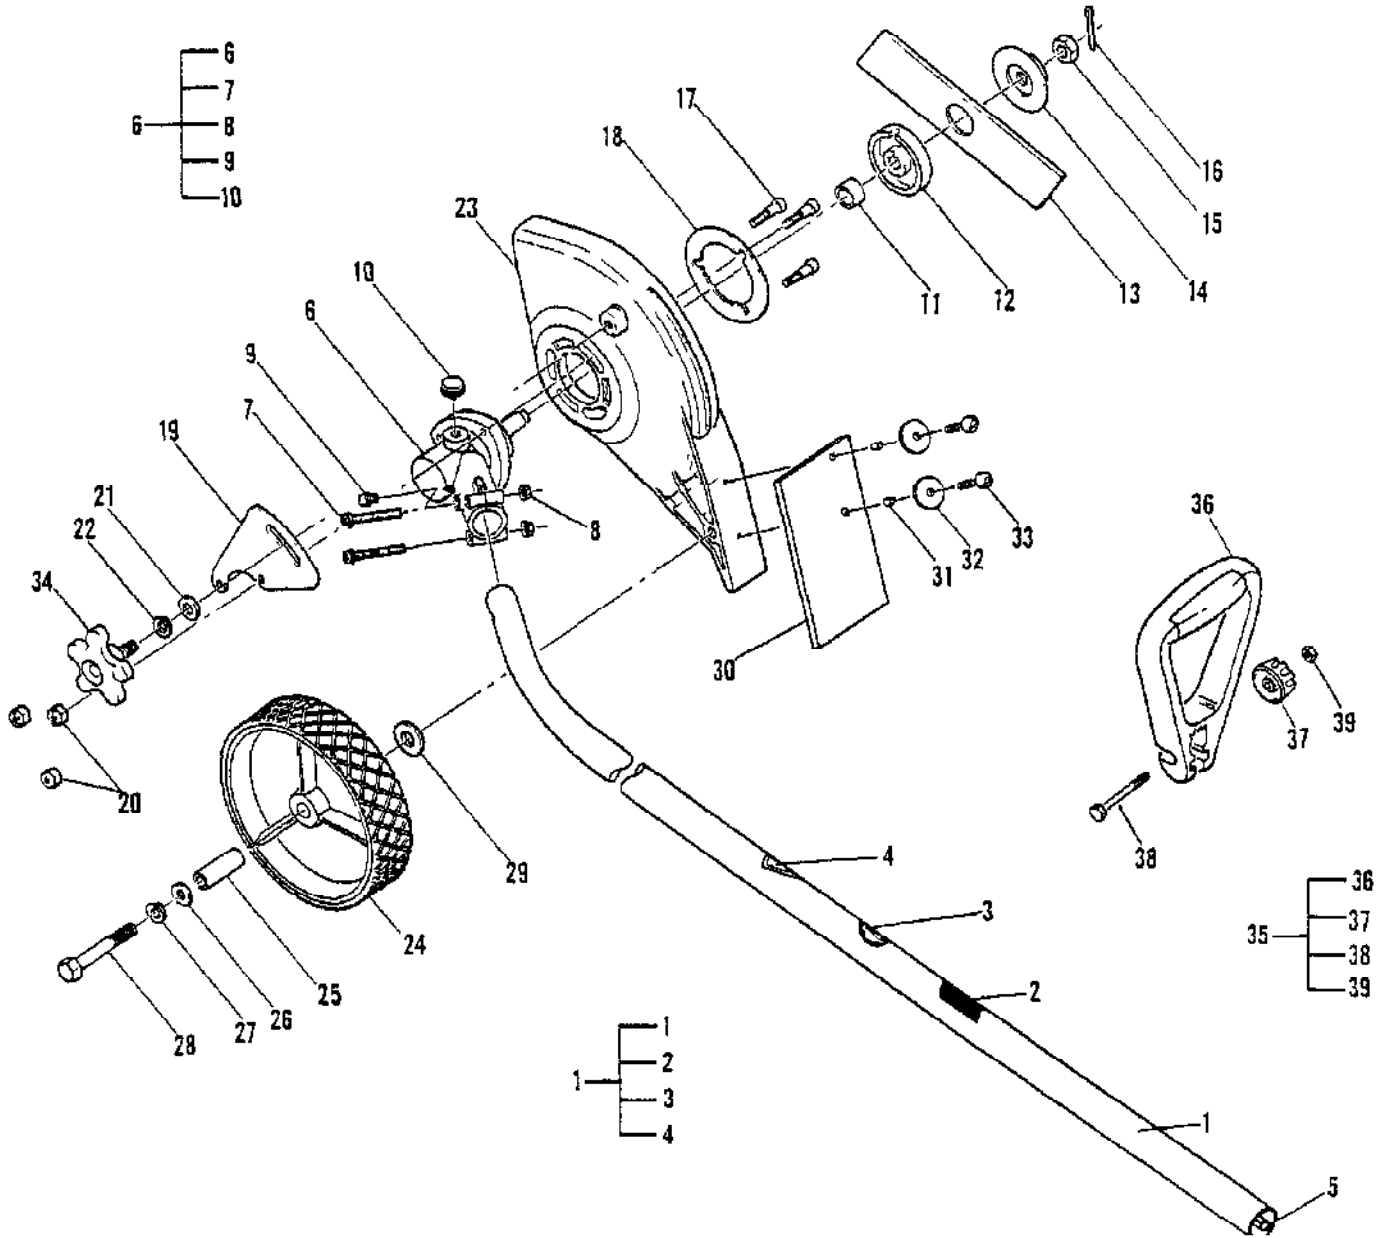

Ref #	Part Number	Qty	Description
1	302181	1	Housing Assembly, Outer
2	46750-65	1	Decal, Caution
3	223407	1	Decal, Eye/Ear Cover
4	223408	1	Label, Warning
5	301025	1	Drive Assembly w/Clip 54"
6	323396	1	Housing Assembly, Gear
7	216828	2	Bolt, Hex M5 x 40
8	217159	2	Nut, Hex M5
9	216795	1	Screw, Phi M5 x 12
10	216832	1	Bolt, Hex M8 x 8
11	322009-01	1	Sleeve, Spline
12	323363	1	Collar
13	301272	1	Blade, Edger
14	218075	1	Flange, Spindle
15	216751	1	Nut, Hex M10 LH
16	218159	1	Pin, Cotter
17	111136	3	Bolt, Shoulder 10-24
18	323618	1	Plate, Backup-Edger
19	323527	1	Plate, Adjustment, Edger
20	111135	3	Nut, Hex Lock 10-24
21	110879	1	Washer, M8
22	111138	1	Washer, Lock, .312id x .586od
23	323547	1	Shield, Edger (Mach)
24	323024	1	Wheel, 6"
25	323020	1	Sleeve, Wheel
26	110879	1	Washer, M8
27	111138	1	Washer, Lock, .312id x .586od
28	111140	1	Bolt, 5/16-18 x 2.5
29	111137	1	Washer, .512 ID x .814 OD
30	323022	1	Flap
31	219079	2	Spacer, Muffler Shield
32	216633	2	Washer, PL 210 ID
33	111054	2	Screw, 10-24 x .625
34	323021	1	Knob
35	300834	1	Kit, Handle Assembly
36	37106-10	1	Assist Handle/Cap Asy
37	322719	1	Knob
38	09075-99	1	Bolt, 1/4-20 x 2-1/2
39	13035-99	1	Nut, 1/4-20 x .226T