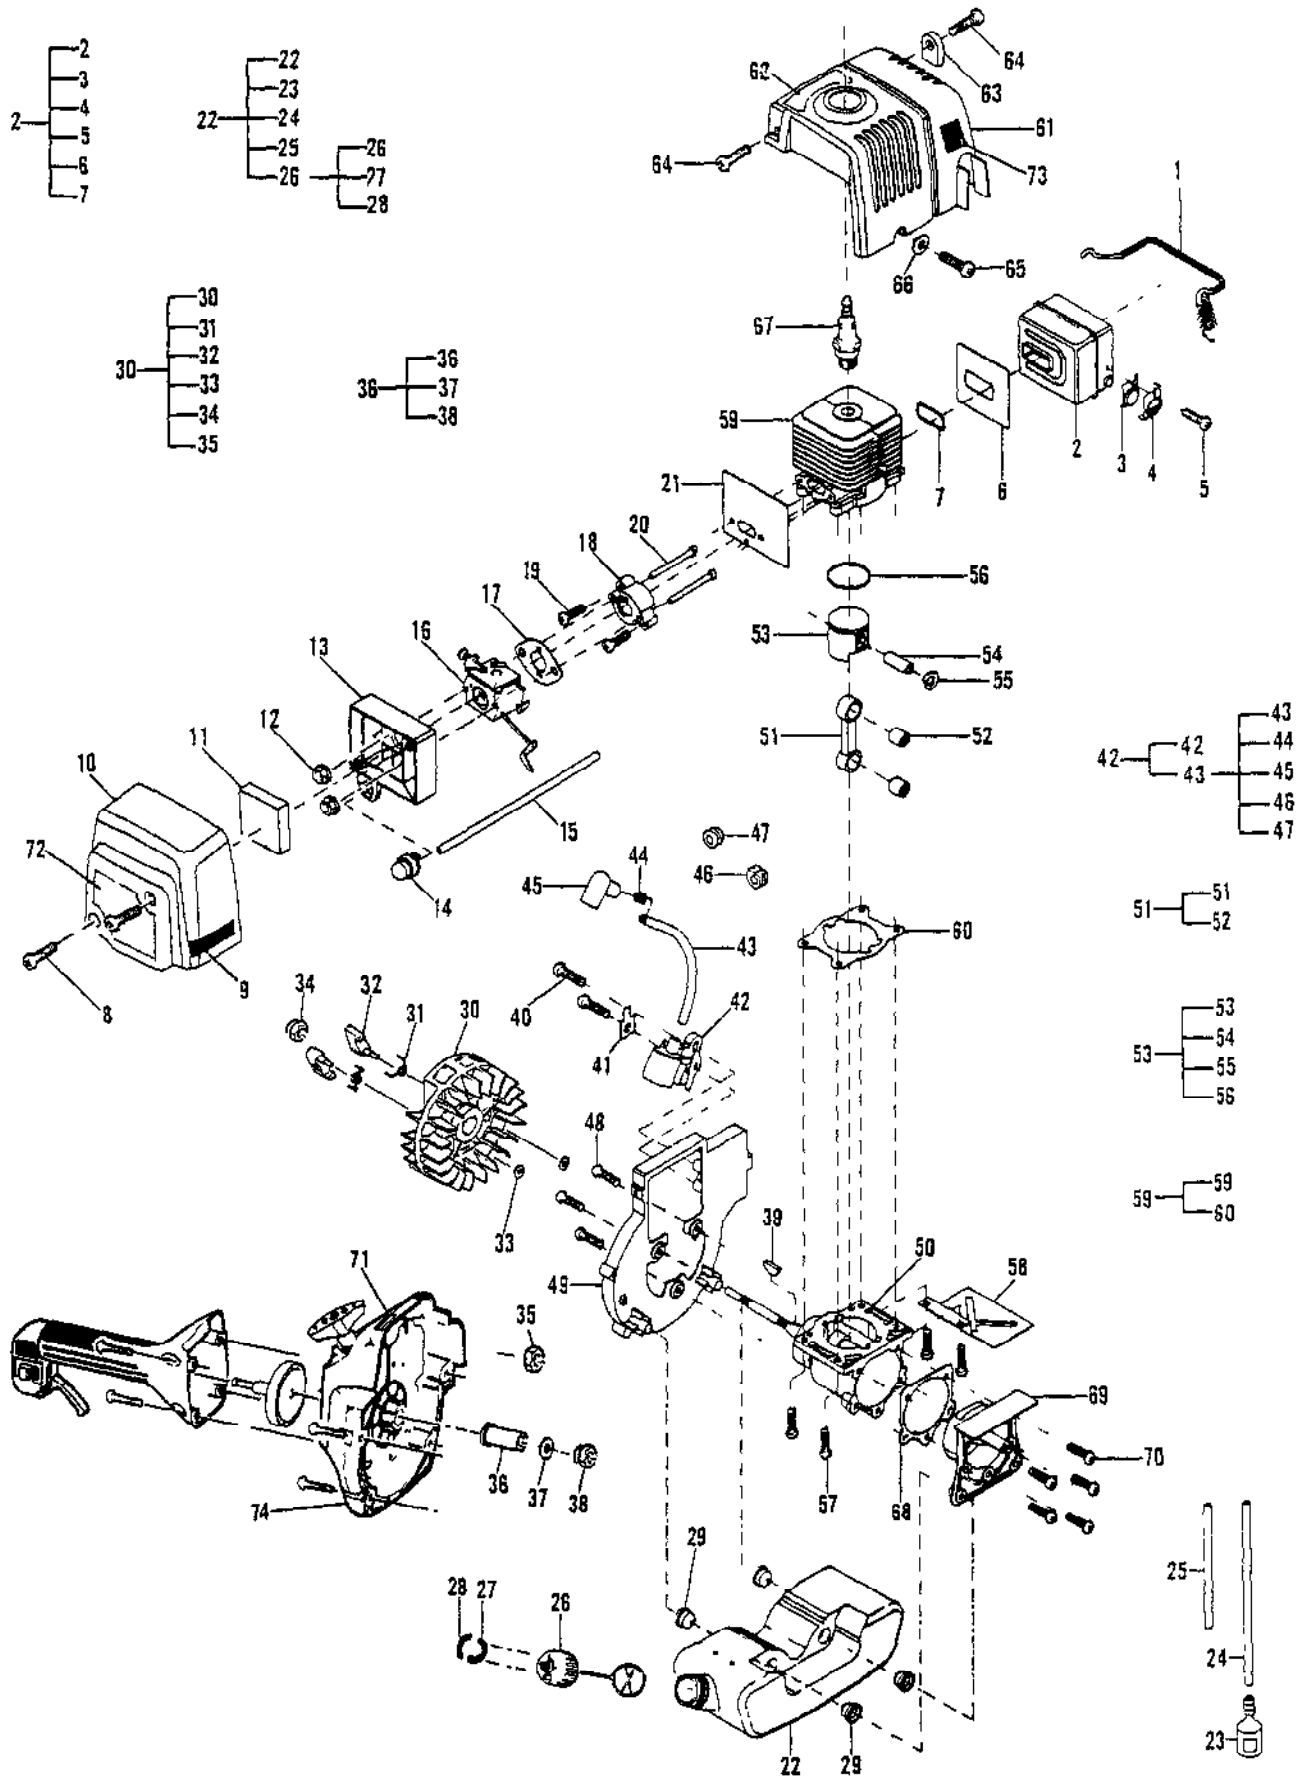

Ref #	Part Number	Qty	Description
	224033-02		Carburetor w/Choke, Walbro WT-231A
1		1	Ring, Screen Retainer
2		1	Ring, Shaft Retainer
3		1	Lever, Throttle
4		1	Cover, Metering Lever
5	300072	1	Cover, Fuel Pump
6		1	Shaft Assembly, Throttle
7		1	Valve, Throttle
8		1	Shaft Assembly, Choke
9		1	Valve, Choke
10		1	Valve, Inlet Needle
11		1	Seat Assembly, Check Valve
12		1	Plug, Cup 5mm
13		1	Plug, Welch 5/16
14		1	Ball, Choke Function
15		1	Gasket, Metering Diaphragm
16		1	Gasket, Fuel Pump
17		1	Diaphragm, Fuel Pump
18		1	Diaphragm Assembly, Metering
19		3	Screw, Valve
20		1	Screw, Metering Lever Pin
21		1	Screw, Pump Cover
22		1	Screw, Idle Adjust Kit
23		4	Screw, Metering Cover
24		1	Spring, Choke Function
25		1	Spring, Idle Needle
26		1	Spring, High Speed Needle
27		1	Spring, Throttle Return
28		1	Spring, Metering Lever
29		1	Needle, High Speed
30		1	Needle, Idle
31		1	Screen, Check Valve
32		1	Screen, Fuel Inlet
33		1	Pin, Metering Lever
34		1	Lever, Metering
	300457		Kit, Carburetor Repair A1117WT
	224460		Kit, Gasket/Diaphragm B1106WT
	322363		Kit, Choke Lever

No
Diagram
Available

Parts List
Only

Ref #	Part Number	Qty	Description
	322235-01		LOCTITE KIT
	322236		RETAINING COMPOUND 620 (10ml)
	322237		THREAD LOCKER 242 (10ml)
	322238		GASKET ELIMINATOR 518 (50ml)
	322239		BLACK WAX ADHESIVE 380 (30ml)
	323749		THREADLOCKER 262 (10ml)
	323762		ANTI-SEIZE COMPOUND 767 (30ml)

217720
TORX DRIVE SET

111124
T-27 TORX DRIVE 3.5"

222785
T-25 TORX DRIVE 3.5"

215432
PRESSURE TEST TOOL

323330
IGNITION TESTER

91424
TACHOMETER

Tools

Ref #	Part Number	Qty	Description
215432	215432		Pressure Test Tool
91424	91424		Tachometer
323330	323330		Ignition Tester
222785	222785		T-25 Torx Drive 3.5"
111124	111124		T-27 Torx Drive 3.5"
217720	217720		Torx Drive Set