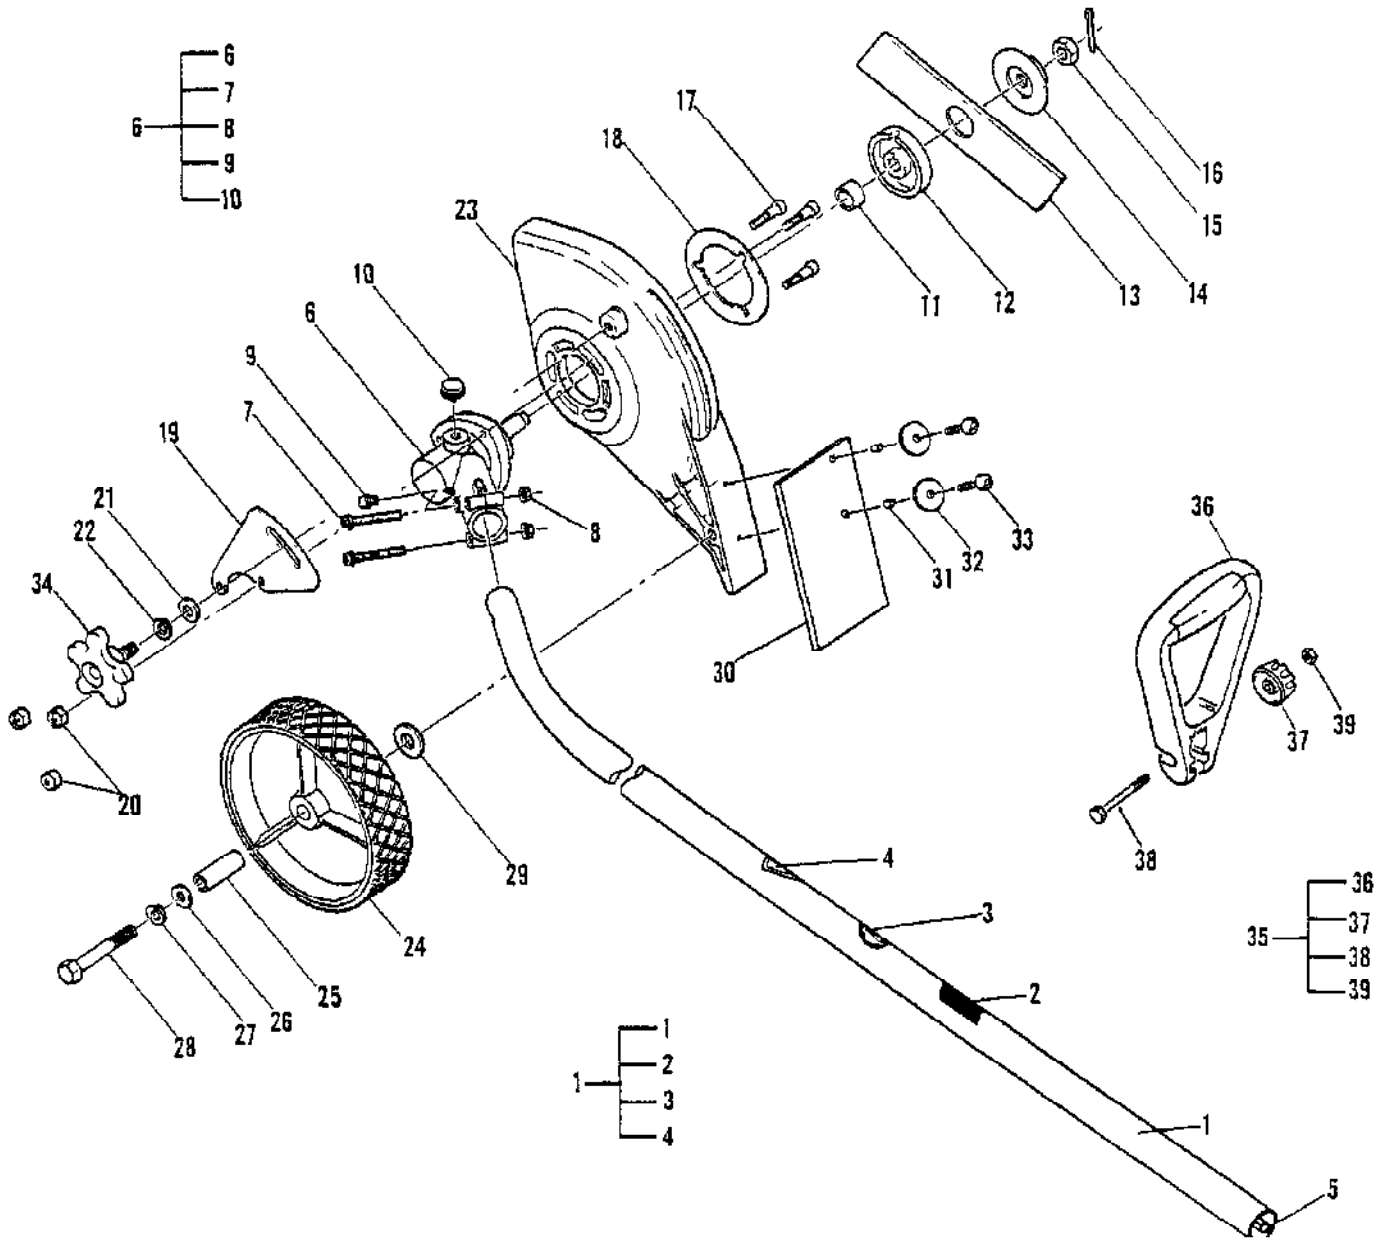

Ref #	Part Number	Qty	Description
1	302181	1	Housing Assembly, Outer
2	46750-65	1	Decal, Caution
3	223407	1	Decal, Eye/Ear Cover
4	223408	1	Label, Warning
5	301025	1	Drive Assembly w/Clip 54"
6	323396	1	Housing Assembly, Gear
7	216828	2	Bolt, Hex M5 x 40
8	217159	2	Nut, Hex M5
9	216795	1	Screw, Phi M5 x 12
10	216832	1	Bolt, Hex M8 x 8
11	322009-01	1	Sleeve, Spline
12	323363	1	Collar
13	301272	1	Blade, Edger
14	218075	1	Flange, Spindle
15	216751	1	Nut, Hex M10 LH
16	218159	1	Pin, Cotter
17	111136	3	Bolt, Shoulder 10-24
18	323618	1	Plate, Backup-Edger
19	323527	1	Plate, Adjustment, Edger
20	111135	3	Nut, Hex Lock 10-24
21	110879	1	Washer, M8
22	111138	1	Washer, Lock, .312id x .586od
23	323547	1	Shield, Edger (Mach)
24	323024	1	Wheel, 6"
25	323020	1	Sleeve, Wheel
26	110879	1	Washer, M8
27	111138	1	Washer, Lock, .312id x .586od
28	111140	1	Bolt, 5/16-18 x 2.5
29	111137	1	Washer, .512 ID x .814 OD
30	323022	1	Flap
31	219079	2	Spacer, Muffler Shield
32	216633	2	Washer, PL 210 ID
33	111054	2	Screw, 10-24 x .625
34	323021	1	Knob
35	300834	1	Kit, Handle Assembly
36	37106-10	1	Assist Handle/Cap Asy
37	322719	1	Knob
38	09075-99	1	Bolt, 1/4-20 x 2-1/2
39	13035-99	1	Nut, 1/4-20 x .226T