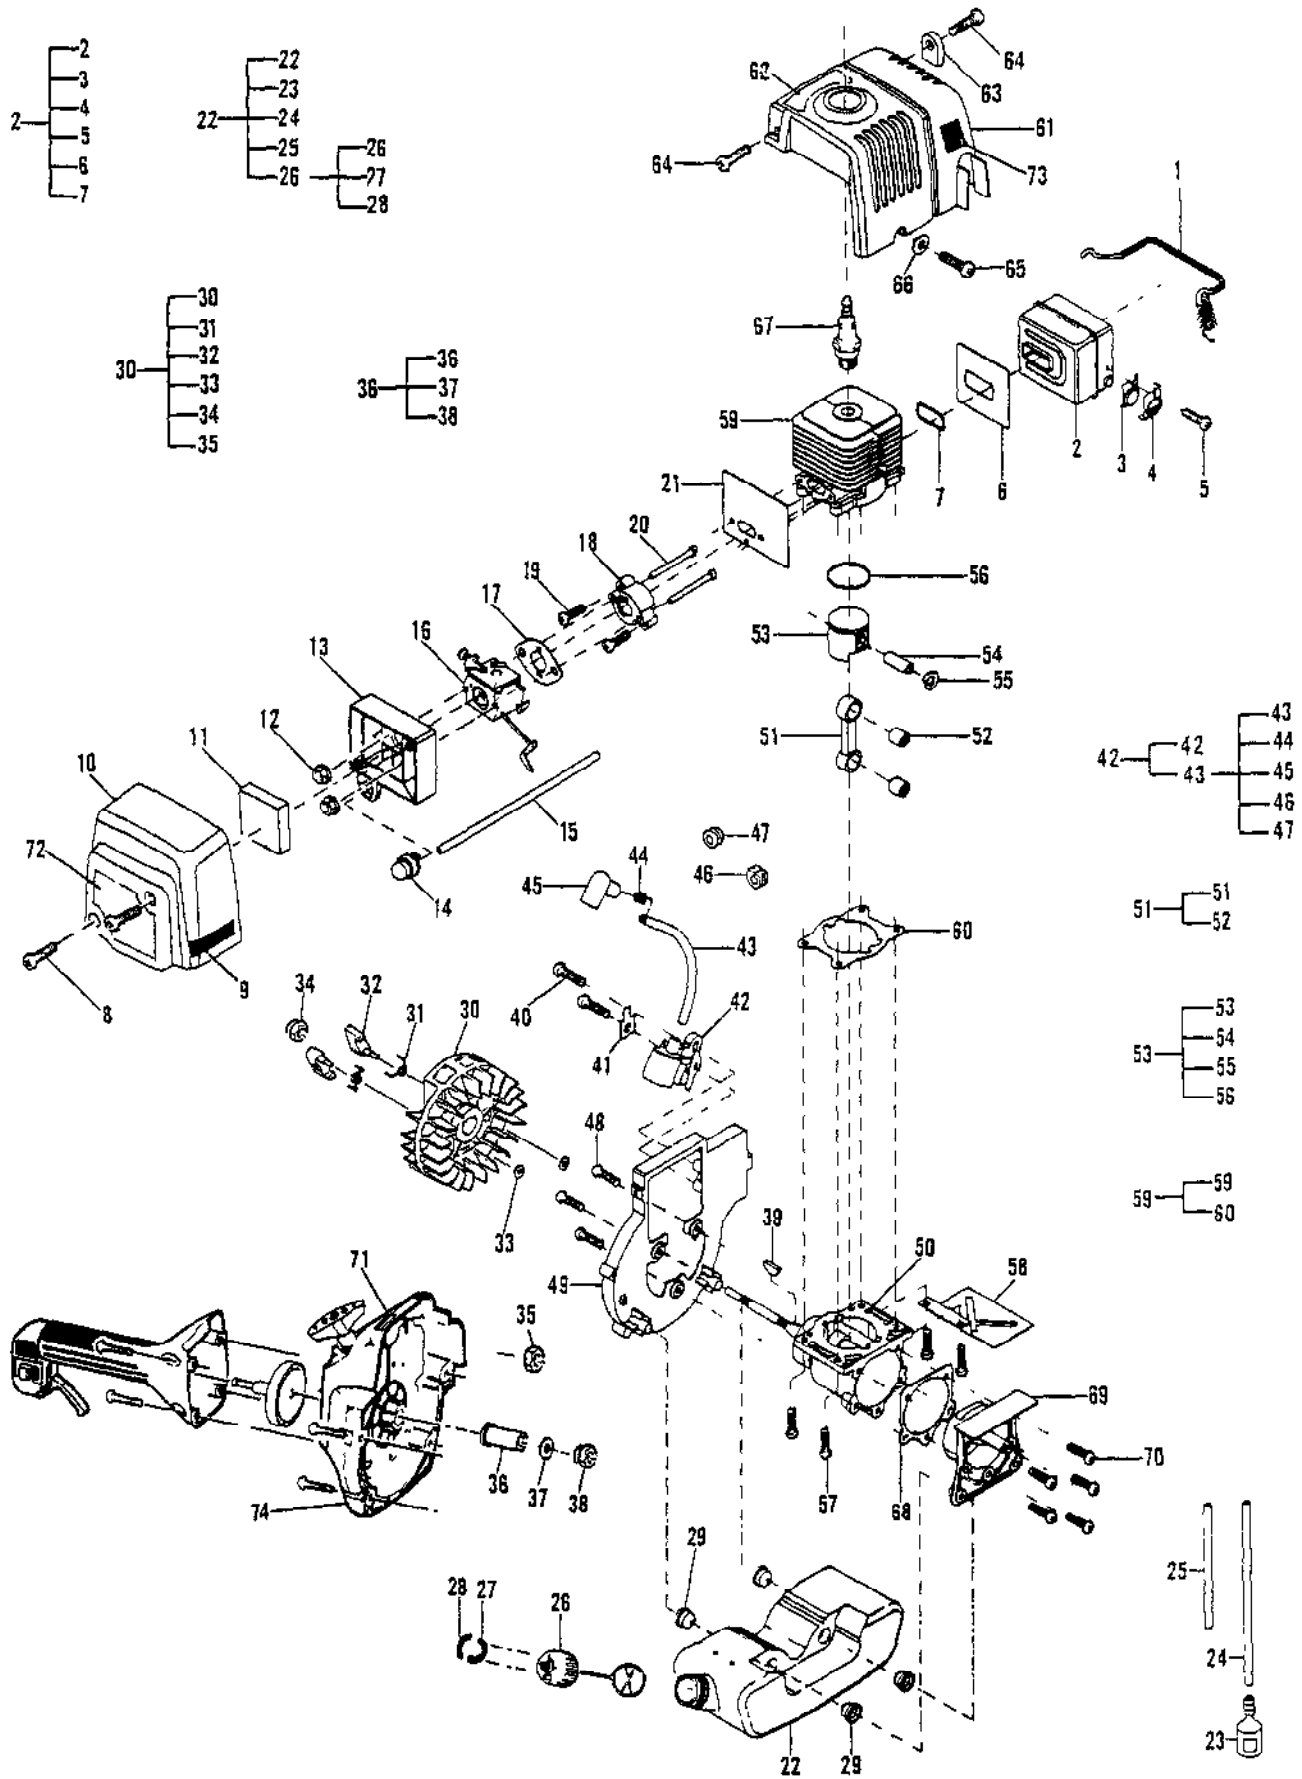

Ref #	Part Number	Qty	Description
	224033-02		Carburetor w/Choke, Walbro WT-231A
1		1	Ring, Screen Retainer
2		1	Ring, Shaft Retainer
3		1	Lever, Throttle
4		1	Cover, Metering Lever
5	300072	1	Cover, Fuel Pump
6		1	Shaft Assembly, Throttle
7		1	Valve, Throttle
8		1	Shaft Assembly, Choke
9		1	Valve, Choke
10		1	Valve, Inlet Needle
11		1	Seat Assembly, Check Valve
12		1	Plug, Cup 5mm
13		1	Plug, Welch 5/16
14		1	Ball, Choke Function
15		1	Gasket, Metering Diaphragm
16		1	Gasket, Fuel Pump
17		1	Diaphragm, Fuel Pump
18		1	Diaphragm Assembly, Metering
19		3	Screw, Valve
20		1	Screw, Metering Lever Pin
21		1	Screw, Pump Cover
22		1	Screw, Idle Adjust Kit
23		4	Screw, Metering Cover
24		1	Spring, Choke Function
25		1	Spring, Idle Needle
26		1	Spring, High Speed Needle
27		1	Spring, Throttle Return
28		1	Spring, Metering Lever
29		1	Needle, High Speed
30		1	Needle, Idle
31		1	Screen, Check Valve
32		1	Screen, Fuel Inlet
33		1	Pin, Metering Lever
34		1	Lever, Metering
	300457		Kit, Carburetor Repair A1117WT
	224460		Kit, Gasket/Diaphragm B1106WT
	322363		Kit, Choke Lever

No  
Diagram  
Available  
  
Parts List  
Only

Ref #	Part Number	Qty	Description
	322235-01		LOCTITE KIT
	322236		RETAINING COMPOUND 620 (10ml)
	322237		THREAD LOCKER 242 (10ml)
	322238		GASKET ELIMINATOR 518 (50ml)
	322239		BLACK WAX ADHESIVE 380 (30ml)
	323749		THREADLOCKER 262 (10ml)
	323762		ANTI-SEIZE COMPOUND 767 (30ml)