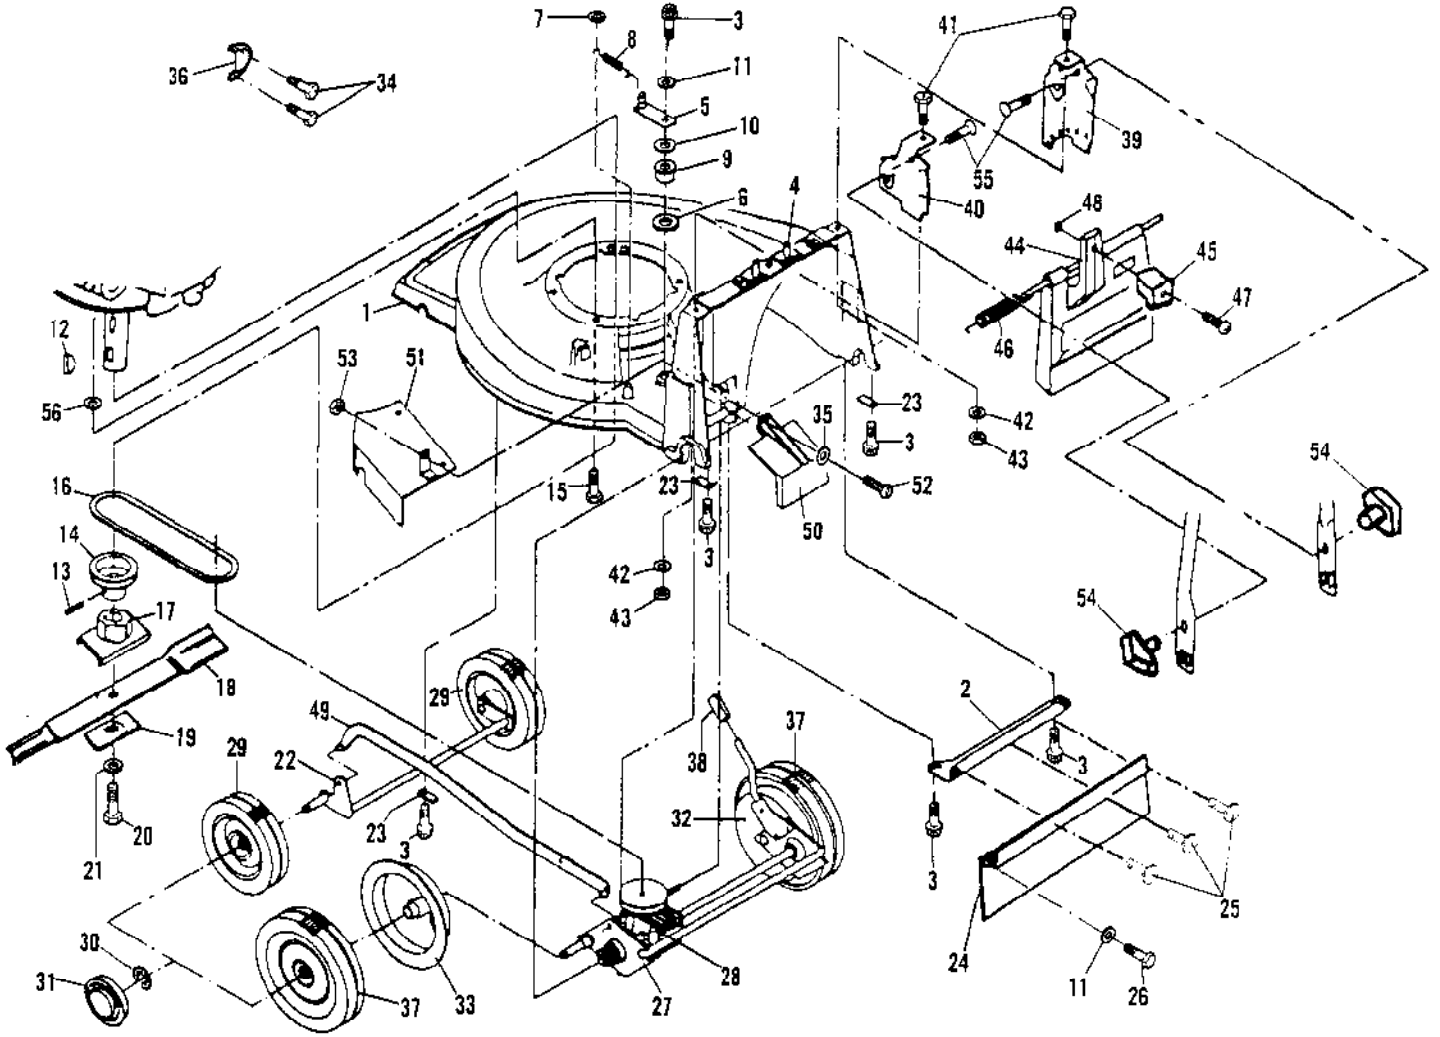

Ref #	Part Number	Qty	Description
1	219721	1	Deck Assembly - 21"
2	219619	1	Support - Deck Safety
3	219680	6	Screw - 1/4-20 x 1/2"
4	219620	1	Latch Bracket Assembly
5	219641	1	Idler Assembly
6	219697	1	Washer - Nylon
7	219698	1	Retainer
8	219642	1	Idler Spring
9	219643	1	Bushing - Nylon
10	219686	1	Washer - Flat 1/2"
11	219685	3	Washer - Flat 1/4"
12	219682	2	Woodruff Key - #6
13	219699	1	Set Screw
14	219644	1	Motor Pulley
15	219696	3	Engine Mtg. Bolt
16	219645	1	Drive Belt
17	219621	1	Blade Hub Assembly
18	219622	1	Cutter Blade - 21"
19	219623	1	Blade Retainer Plate
20	219681	1	Bolt - Blade Mounting
21	219624	1	Washer - Spring Lock 3/8"
22	219626	1	Front Axle Assembly
23	219628	4	Axle Retainer
24	219646	1	Drag Guard
25	219683	3	Pop Rivet - 3/16"
26	219684	1	Screw - 1/4-20 x 5/8"
27	219647	1	Rear Axle & Transmission Asy
28			See "Transmission Assembly" Illustration and parts list
29	219629	2	Wheel - Front 7"
30	219687	4	Retaining Ring
31	219631	4	Hubcap
32	219648	1	Rear Wheel Cover - R.H.
33	219649	1	Rear Wheel Cover - L.H.
34	219700	2	Screw - 8-32 x 5/8"
35	219694	1	Washer - Flat 3/16
36	219652	1	Deflector - Muffler
37	219650	2	Wheel - Rear 8"
38	219638	1	Height Adjustor Cap
39	219635	1	Handle Bracket - R.H.
40	219636	1	Handle Bracket - L.H.
41	219690	2	Screw - 5/16-18 x 1"
42	219691	2	Washer - Flat
43	219692	2	Nut - 5/16-18 Hex Lock
44	219632	1	Rear Door
45	219633	1	Extension - Rear Door
46	219634	1	Torsion Spring
47	219688	1	Screw - 10-24 x 3/4"
48	219689	1	Nut - 10-24
49	219637	1	Link Bar
50	219651	1	Transmission Cover
51	219639	1	Belt Guard Assembly
52	219678	1	Screw - 10-24 x 3/4" Rd Hd
53	219679	1	Nut - 10-24
54	219604	2	Handlebar Knob
55	219693	2	Bolt - 5/16-18 x 1-1/8"