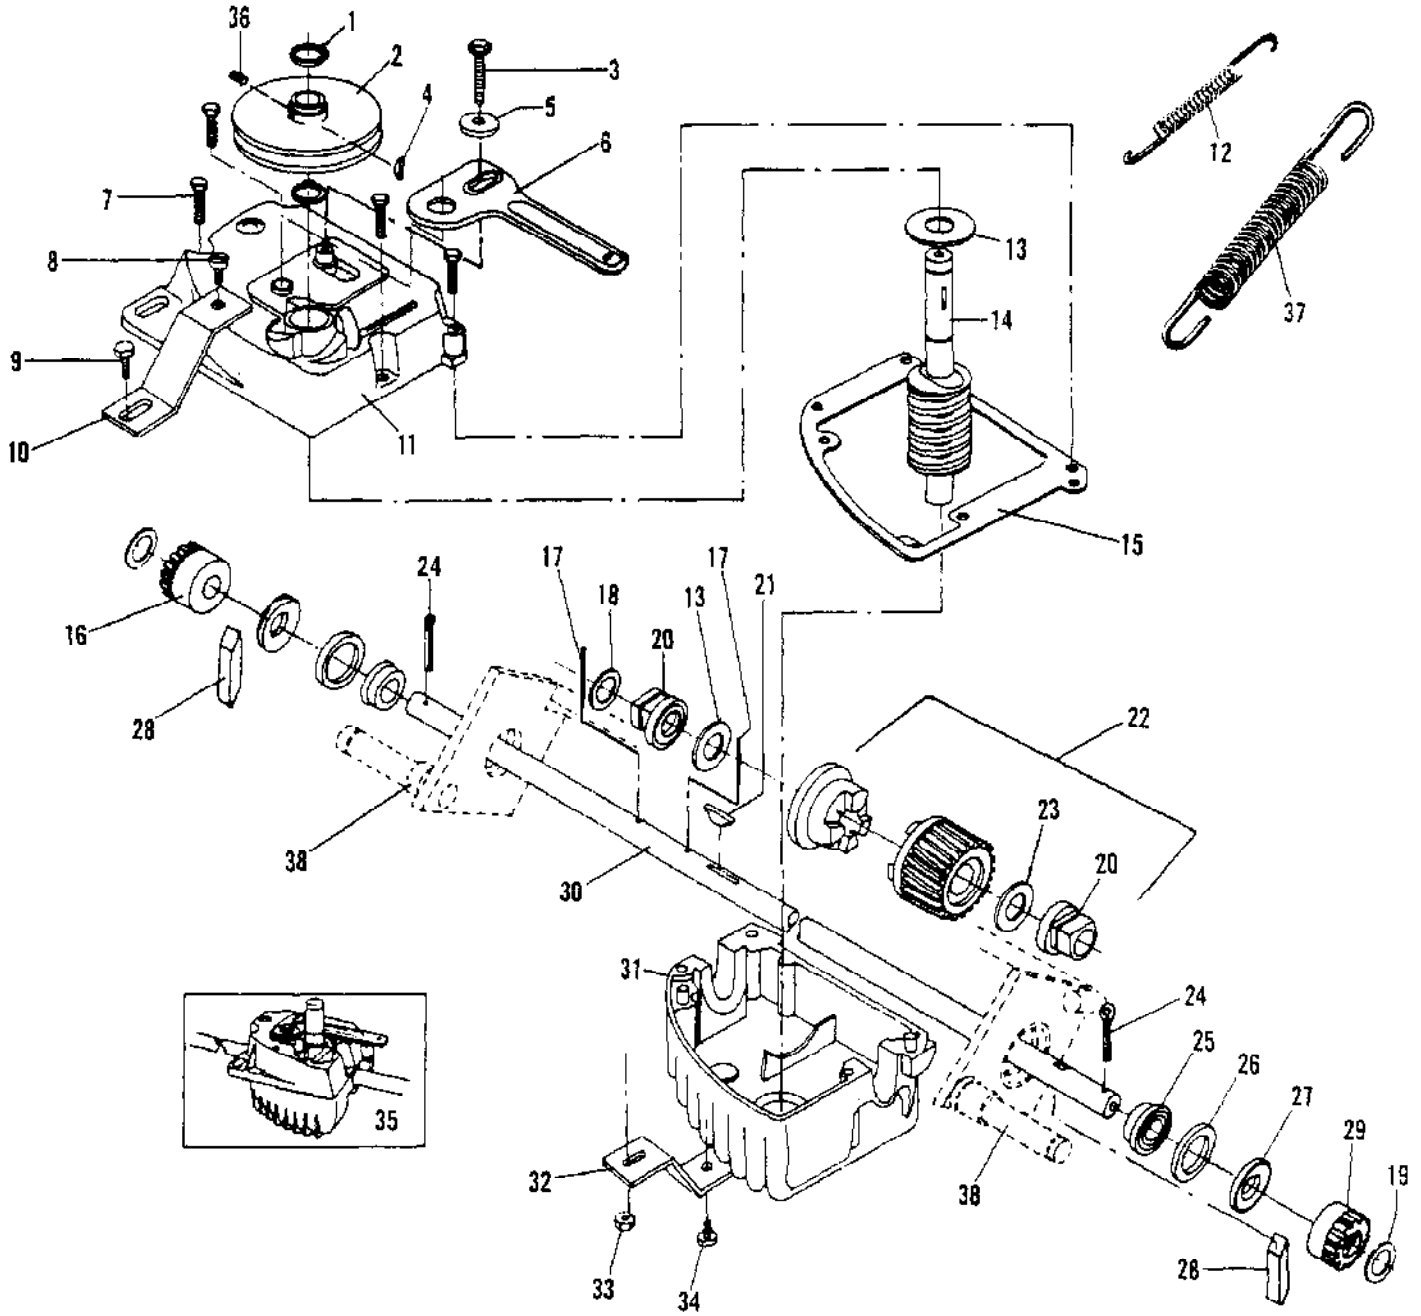

Ref #	Part Number	Qty	Description
1	219702	2	Retaining Ring
2	219654	1	Pulley & Set Screw Assembly
3	219703	1	Screw
4	219704	1	Woodruff Key - #2
5	219705	1	Washer
6	219655	1	Lever - Clutch
7	219706	4	Screw
8	219707	1	Screw - 10-24 x 1/2" Pan Hd
9	219708	1	Capscrew - Hx Hd 1/4-20 x 3/4"
10	219656	1	Upper Bracket
11	219657	1	Upper Housing Assembly
12	219709	1	Spring - Neutral Return
13	219710	2	Washer
14	219658	1	Shaft - Worm Gear R.H.
15	219659	1	Gasket
16	219660	1	Gear - R.H.
17	219661	2	Spring Pin
18	219711	1	Washer
19	219712	2	Washer - Flat
20	219783	2	Bearing
21	219714	1	Key
22	219662	1	Gear 3 Clutch Kit
23	219715	1	Washer
24	219716	2	Pin - Cotter 3/32 x 3/4"
25	219717	2	Bearing - Axle
26	219718	2	Washer - Felt
27	219719	2	Washer
28	219663	2	Drive Key
29	219664	1	Gear - L.H.
30	219665	1	Output Shaft
31	219666	1	Lower Housing Assembly
32	219667	1	Lower Bracket
33	219675	1	Nut - 1/4-20
34	219668	1	Screw - 1/4-20 x 1/2"
35	219669	1	Complete Transmission
36	219720	1	Set Screw - 1/4-20
37	219670	1	Spring - Drive
38	219274	1	Rear Axle Assembly