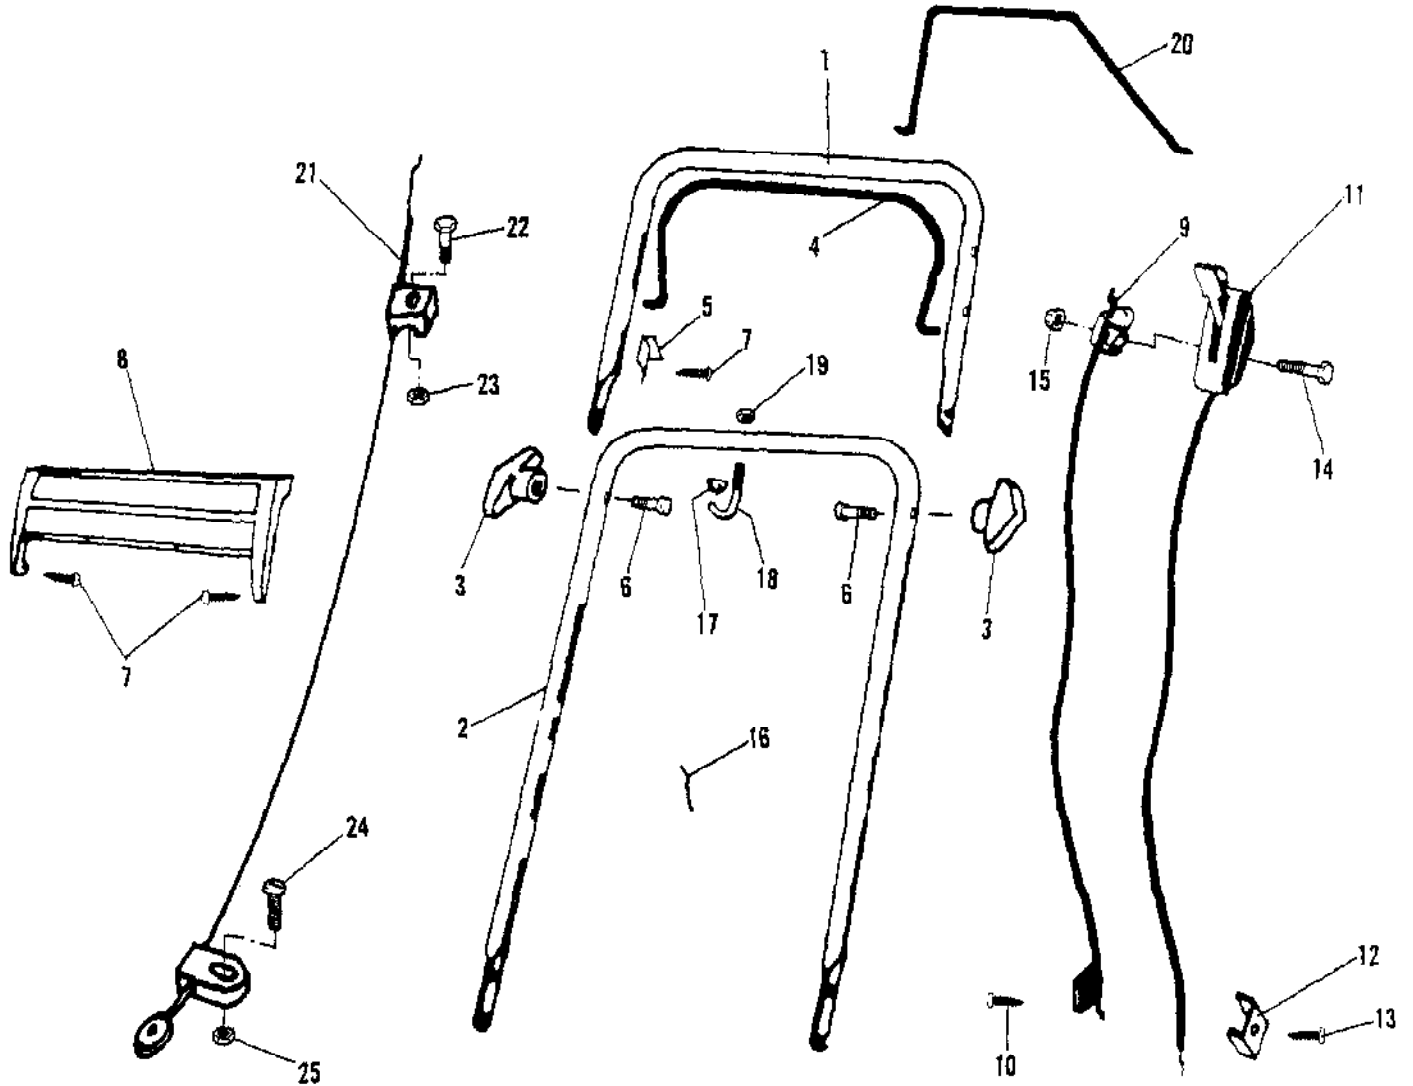

Ref #	Part Number	Qty	Description
1	219653	1	Catcher Kit
2	219701	10	Screw - 10-24 x 3/4
3	219679	10	Nut - 10-24

Ref #	Part Number	Qty	Description
1	219601	1	Handlebar-Upper (Push Mower)
	219602	1	Handlebar-Upper (Self Propelled Mower)
2	219603	1	Handlebar-Lower
3	219604	2	Handlebar Knob
4	219605	1	Engine Control Lever
5	219606	1	Bail Up-Stop Bracket-L.H.
	219607	1	Bail Up-Stop Bracket-R.H.
6	219608	2	Saddle Bolt 5/16 - 18 x 2"
7	219671	2	Screw - 10-32 x 1/2"
8	219609	1	Handle Panel
9	219610	1	Cable-Zone Restart
10	219671	1	Screw - 10-32 x 1/2"
11	219611	1	Throttle Control
12	219612	1	Clamp - Throttle
13	219672	1	Screw - 10 x 5/8
14	219673	1	Capscrew - Hex Hd 1/4-20 x 2"
15	219674	1	Nut - 1/4-20
16	219613	2	Cable Tie
17	219614	2	Rope Guide
18	219615	1	J-Bolt
19	219675	1	Nut - 1/4-20
20	219616	1	Drive Control Lever
21	219617	1	Drive Cable Assembly
22	219676	1	Capscrew-Hx Hd 5/16-18 x 1 1/2"
23	219677	1	Nut - 5/16-18
24	219678	1	Screw - 10-24 x 3/4" Rd Hd
25	219679	1	Nut - 10-24