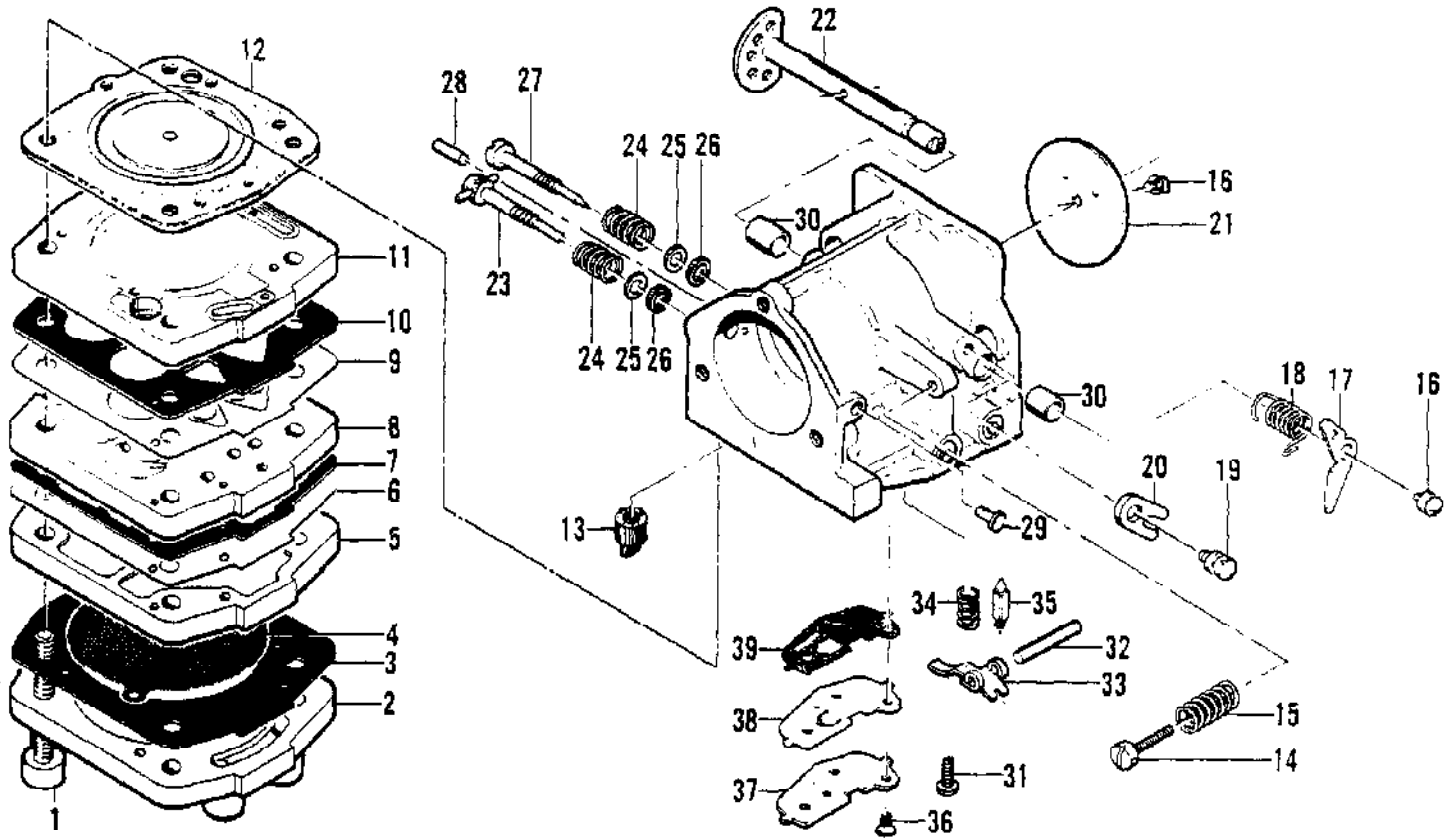

No
Diagram
Available

Parts List
Only

Ref #	Part Number	Qty	Description
	83209		Kit - Piston tool
	84493		Kit - Rewind starter
	86356		Kit - Choke
	85183		Kit - Hi capacity pump
	88845		Kit - Alcohol carburetor
	84916		Spark Plug - Ch L87R
	84917		Spark Plug - Ch L84R
	66794		Emblem - McCulloch
	66793		Decal - McCulloch
	88820		Clutch Assembly
	86419		Guide - Timing
	85583		Key - Splined socket
	85584		Socket - Extension
	84498		Head - High compression
	88137		Manifold Assy - Sloper
	90391		Connecting Rod Assy - Peened
	85205		Manual - Owner's
	84470		Piston Assy - 2.290
	84473		Piston Assy - 2.300
	84474		Piston Assy - 2.310
	84476		Piston Assy - 2.330
	66048		Ring Set - Piston 2.290 chrome
	66047		Ring Set - Piston 2.300 chrome
	66045		Ring Set - Piston 2.310 chrome
	69469		Ring Set - Piston 2.330 chrome
	85608		Ring Set - Piston 2.280 steel
	85609		Ring Set - Piston 2.290 steel
	85610		Ring Set - Piston 2.300 steel
	85611		Ring Set - Piston 2.310 steel
	89145		Ring Set - Piston 2.330 steel