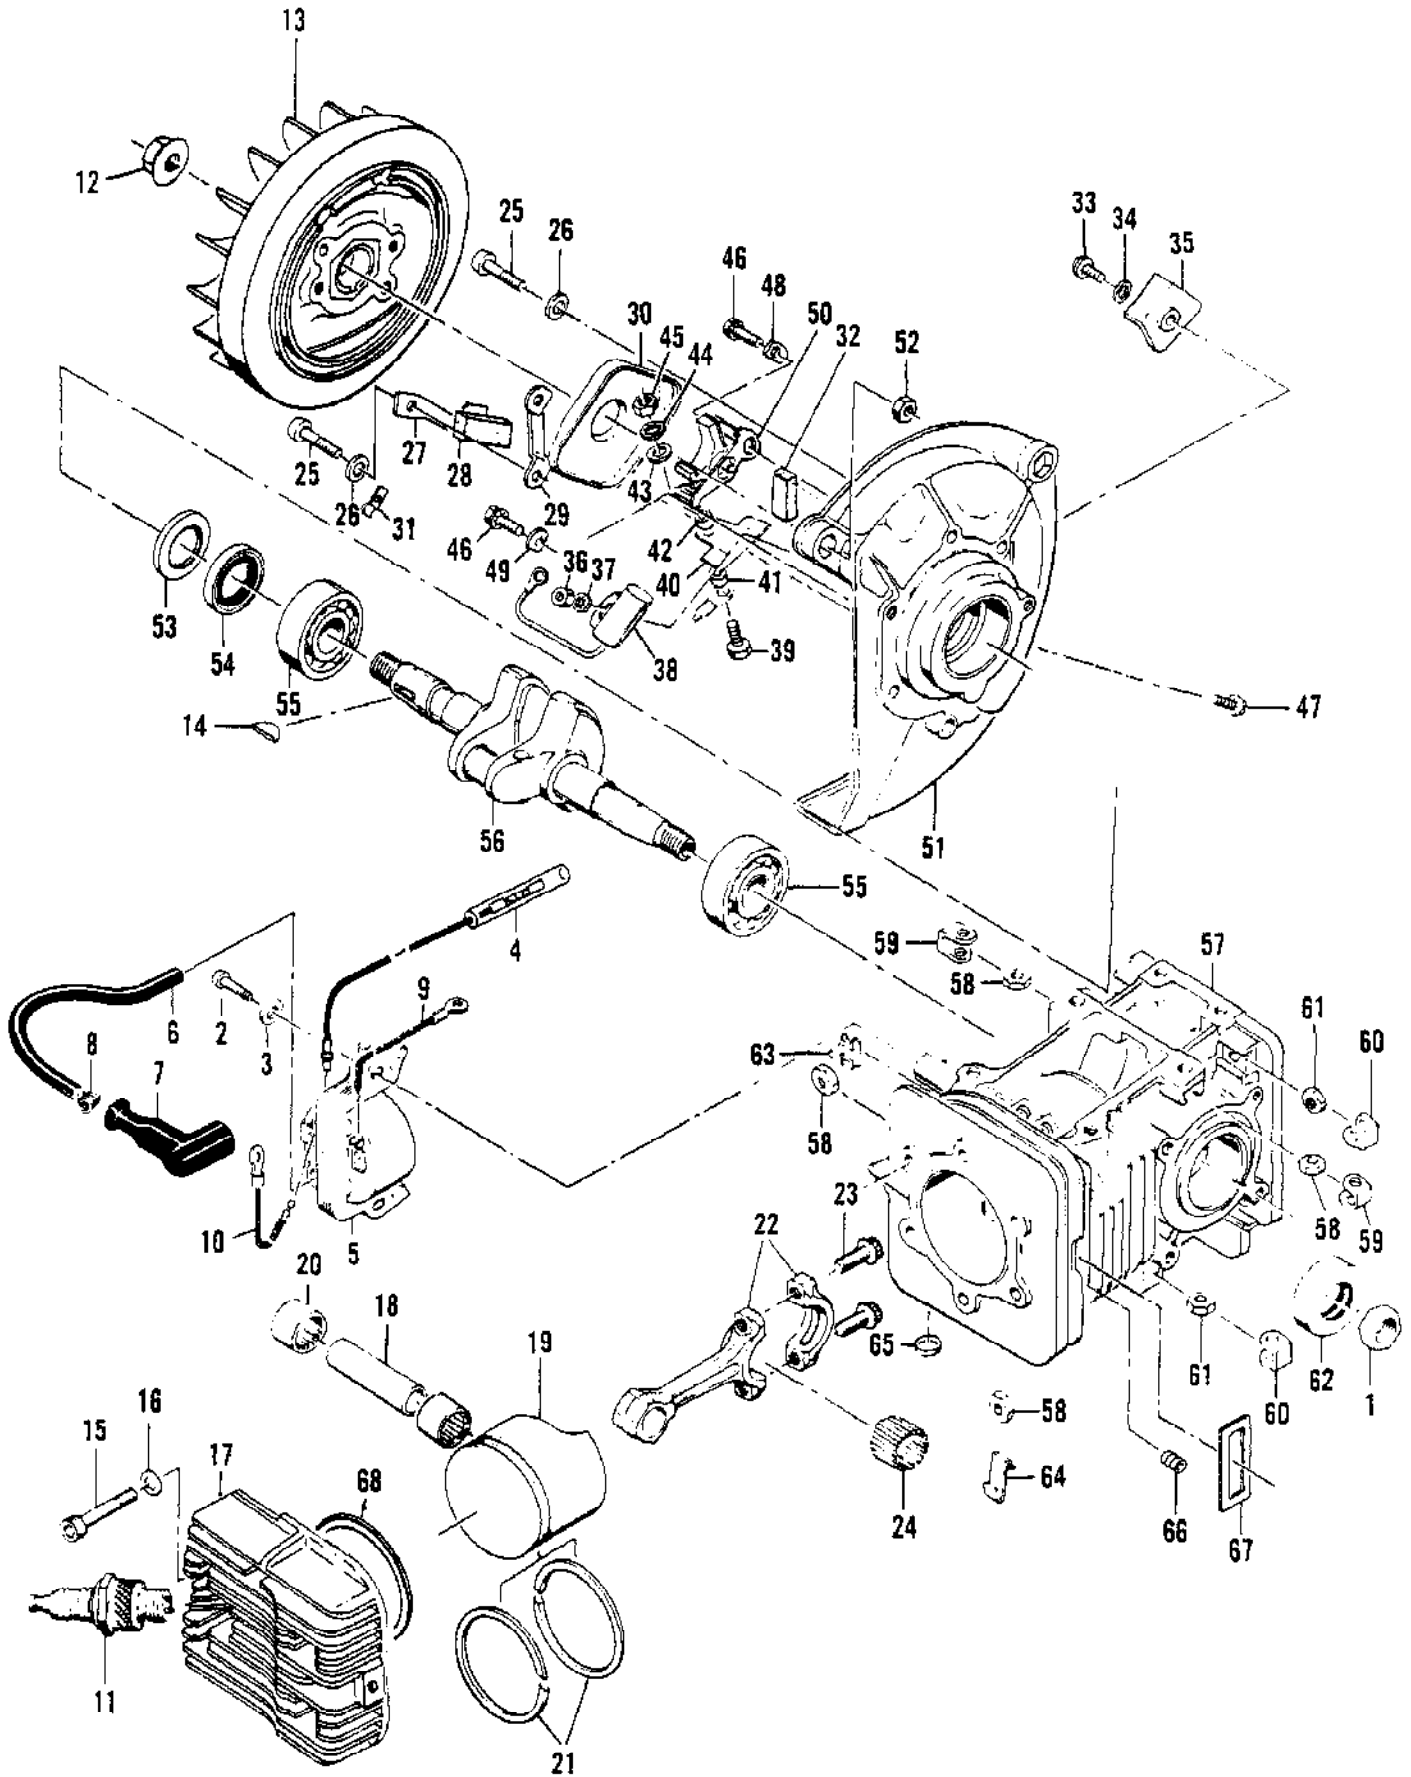

Ref #	Part Number	Qty	Description
1	86113	1	Nut - Hex 3/8-24 (L.H.)
2	110713	2	Screw - Skt hd 10-24 x 7/8
3	83745	2	Washer - Special
4	86131	1	Wire Assy - Kill switch
5	86413	1	Coil & Lamination Assy
6	50120	1	Wire Assy - Spark plug
7	55060	1	Boot
8	55061	1	Connector
9	101883	1	Wire Assy - Ground
10	57766	1	Wire Assy - Primary
11	84536	1	Spark Plug - 14mm 0.472 in. reach
12	110655	1	Nut - Hex 7/16-20
13	68281	1	Flywheel Assy
14	103879	1	Key - Woodruff
15	47905	6	Screw - Skt hd 10-24 x 1-15/32
16	24236	6	Washer - Special
17	89743	1	Head - Cylinder
18	69408	1	Pin - Piston
19	84469	1	Piston Assy
20	104519	2	Bearing - Needle
21	47865	1	Ring Set - Piston
22	86415	1	Connecting Rod Assy
23	110720	2	Screw - Spline hd special
24	69891	24	Roller - Needle
25	110713	6	Screw - Skt hd 10-24 x 3/4
26	24236	6	Washer - Special
27	57815	1	Strap - Seal
28	50664	1	Seal - Breaker box
29	55977	2	Clip - Breaker box cover
30	55766	1	Cover & Gasket Assy - Breaker box
31	104230	1	Speednut
32	54184	1	Wiper - Felt
33	110055	1	Screw - Fil hd 8-32 x 3/8 (SEMS)
34	100080	1	Washer - #8
35	57829	1	Clamp - Ignition wire
36	100251	1	Nut - Hex 8-32
37	100057	1	Lockwasher - #8
38	85358	1	Condenser
39	110338	1	Screw - Hex hd 8-32 x 9/16
40	55782A	1	Insulator - Wire
41	57769	1	Insulator - Screw
42	57770A	1	Insulator - Spring
43	100080	1	Washer - #8
44	104553	1	Lockwasher - #8
45	104551	1	Nut - Hex 8-32
46	104733	2	Screw - Fil hd 8-32 x 1/2 (SEMS)
47	103748	1	Screw - Hex hd 8-32 x 1/2
48	57767A	1	Lockplate
49	55778E	1	Washer - Breaker retainer
50	88807	1	Breaker Assy
51	84193	1	Cover Assy - Crankcase
52	101326	3	Nut - Hex 10-24
53	57898	1	Seal - Oil
54	57897	1	Seal - Oil
55	110883	2	Bearing - Ball