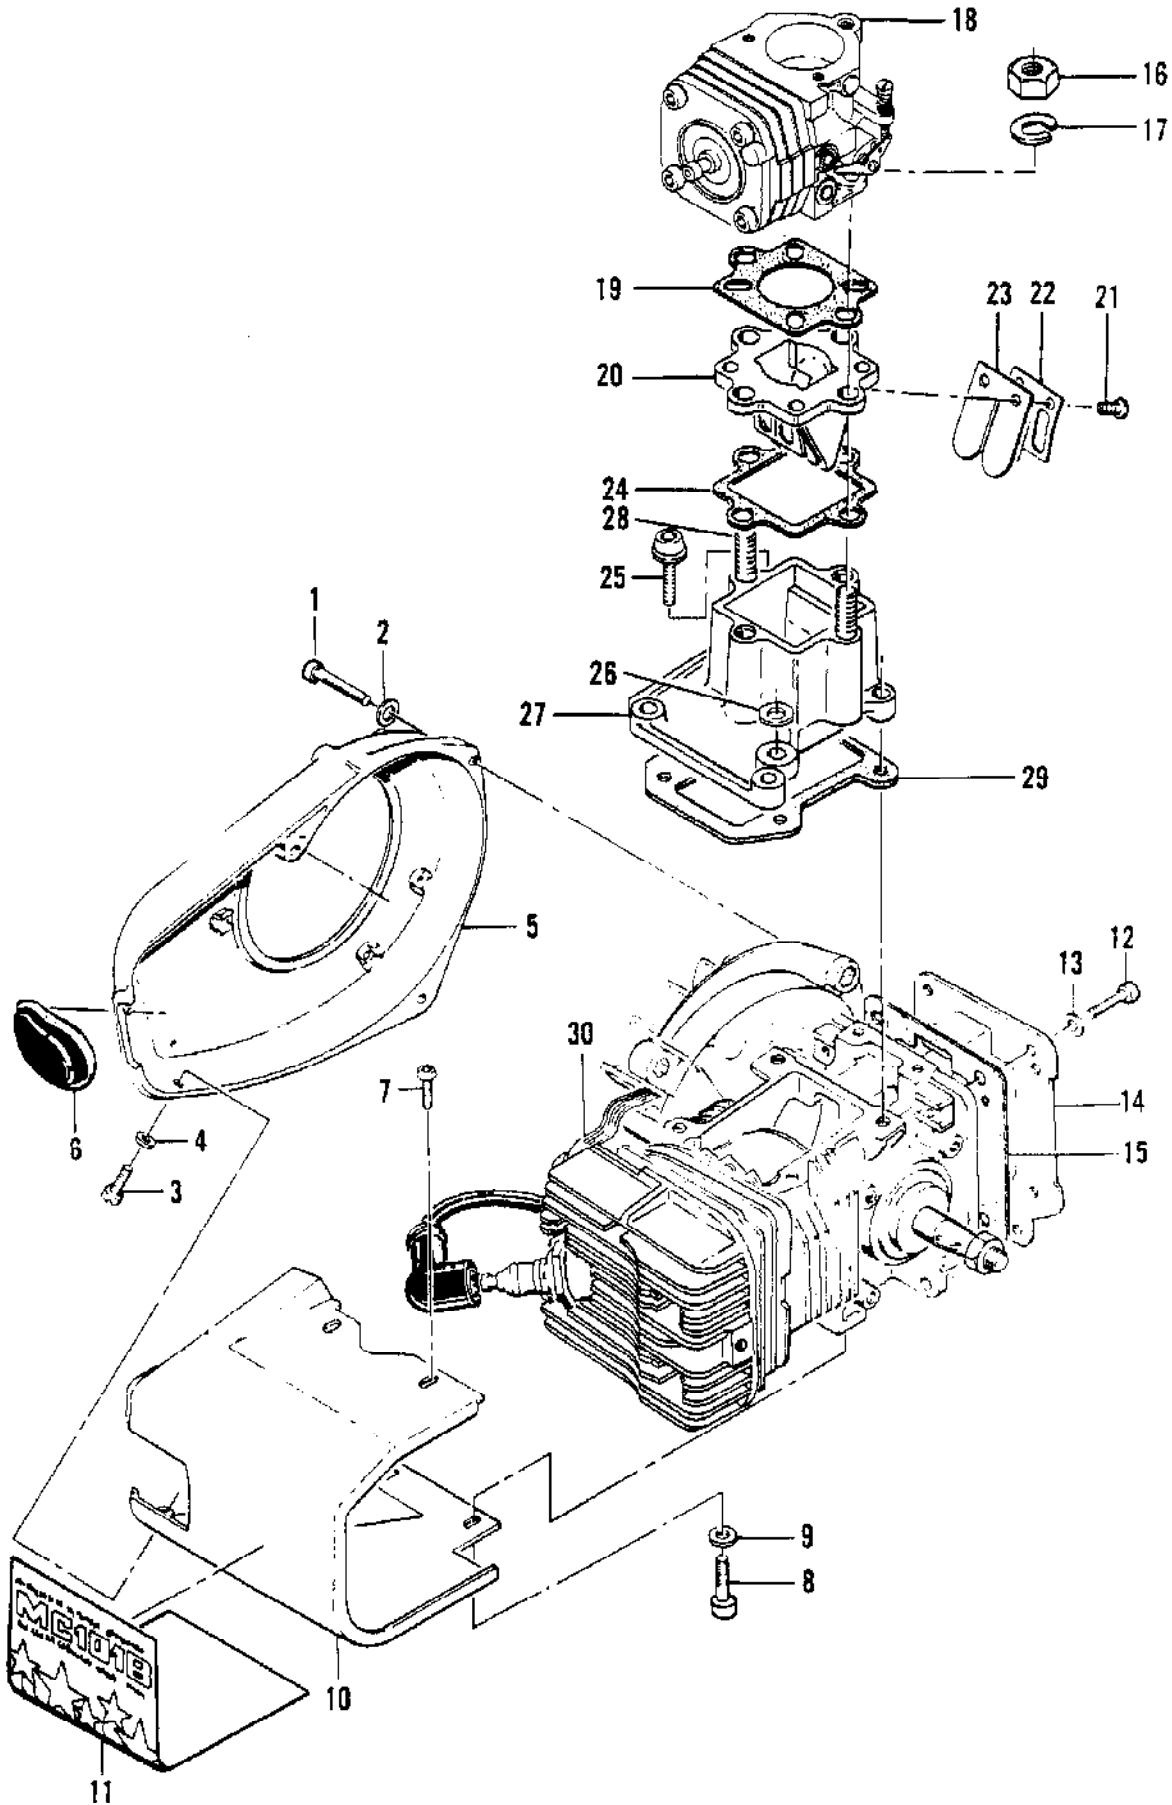

Ref #	Part Number	Qty	Description
	91000	1	Carburetor Assy
1	91212	4	Screw - Skt hd 10-24 x 1-1/2
2	85163	1	Cover Assy - Fuel pump
3	85166	1	Gasket - Fuel inlet
4	85178	1	Screen - Filter
5	85179	1	Plate - Filter
6	85170	1	Diaphragm - Check valve
7	85167	1	Gasket - Fuel pump check valve
8	85180	1	Plate - Fuel pump
9	85171	1	Diaphragm - Fuel pump
10	85168	1	Gasket - Fuel pump
11	85181	1	Plate - Metering diaphragm
12	89888	1	Diaphragm - Metering
13	53766A	1	Valve - Check
14	55397	1	Screw - Idle speed
15	51705	1	Spring - Idle screw
16	104814	2	Screw - Pan hd 4-40 x 1/4 (SEMS)
17	50701A	1	Arm - Throttle shaft
18	65935	1	Spring - Throttle action
19	110055	1	Screw - Fil hd 8-32 x 3/8 (SEMS)
20	55082	1	Clip - Throttle shaft
21	65934	1	Plate - Throttle
22	65932	1	Shaft Assy - Throttle
23	87876	1	Needle - High speed
24	67502	2	Spring - Needle
25	52937	2	Washer - Packing
26	52938	2	Ring - Packing
27	84939	1	Needle - Idle
28	101796	1	Pin - Choke plate
29	48827	2	Pin - Choke shaft bore
30	55062A	2	Bushing - Body
31	104728	1	Screw - Lever pin
32	104305	1	Pin - Lever
33	85182	1	Lever Assy - Inlet
34	87874	1	Spring - Lever
35	87875	1	Needle - Inlet lever
36	84942	3	Screw - Circuit plate
37	87873	1	Plate - Circuit
38	84944	1	Diaphragm - Check valve
39	84946	2	Gasket - Circuit plate
	85183		Kit - Fuel pump