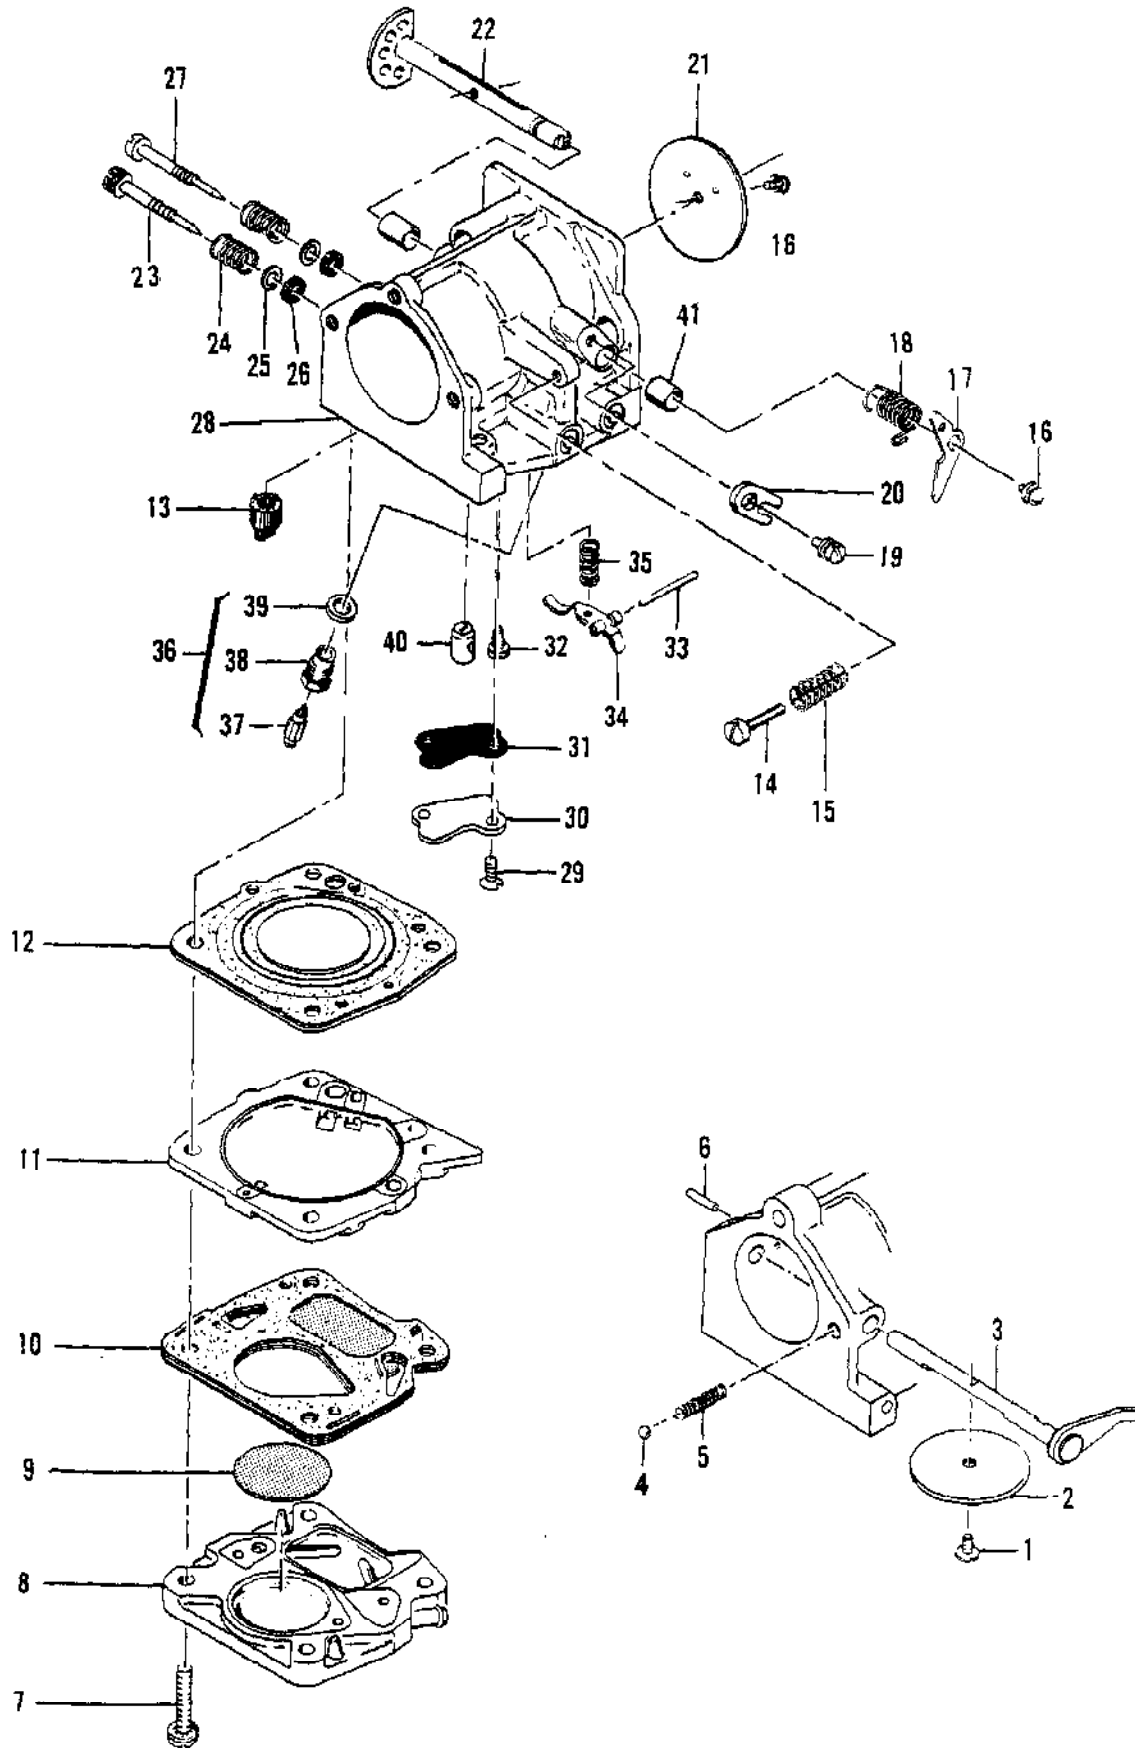

Ref #	Part Number	Qty	Description
	68886	1	Carburetor Assy
	82894	1	Carburetor Assy
1	104814	1	Screw - Pan hd 4-40 x 1/4 (SEMS)
2	65934	1	Plate - Choke
3	82893	1	Shaft Assy - Choke
4	100071	1	Ball - Choke detent
5	52930	1	Spring - Choke detent
6	101796	1	Pin - Groove
7	104520	4	Screw - Pan hd 10-24 x 1/8 (SEMS)
8	69169	1	Body - Fuel pump
9	48911	1	Filter - Fuel
10	57274B	1	Diaphragm - Fuel pump
11	69170	1	Plate - Diaphragm
12	66092	1	Diaphragm - Carburetor
13	53766A	1	Valve - Check
14	62910	1	Screw - Idle speed
	55397	1	Screw - Idle speed
15	51705	1	Spring - Screw
16	104814	2	Screw - Pan hd 4-40 x 1/4 (SEMS)
17	50701A	1	Arm - Throttle shaft
18	65935	1	Spring - Throttle return
19	110055	1	Screw - Fil hd 8-32 x 3/8 (SEMS)
20	55082	1	Clip - Shaft
21	65934	1	Plate - Throttle
22	65932	1	Shaft Assy - Throttle
23	68893	1	Needle - Main fuel
24	52936	2	Spring - Needle
25	52937	2	Washer - Packing
26	52938	2	Packing - Needle
27	67264	1	Needle - Idle fuel
28	68907	1	Body Assy - Carburetor
	69812	1	Body Assy - Carburetor
29	103460	2	Screw - Fl hd 4-40 x 1/4
30	66097	1	Cover - Capillary
31	66098	1	Gasket - Cover
32	104728	1	Screw - Bind hd 6-32 x 1/4
33	104305	1	Pin - Lever
34	55688	1	Lever - Inlet
35	57172	1	Spring - Lever
36	60163A	1	Set - Needle & Body
37	63038	1	Needle - Valve
38	58969	1	Body - Valve
39	55689	1	Washer - Valve
40	65611	1	Valve - Check
	68890	1	Valve - Check
41	55062A	2	Bushing - Shaft