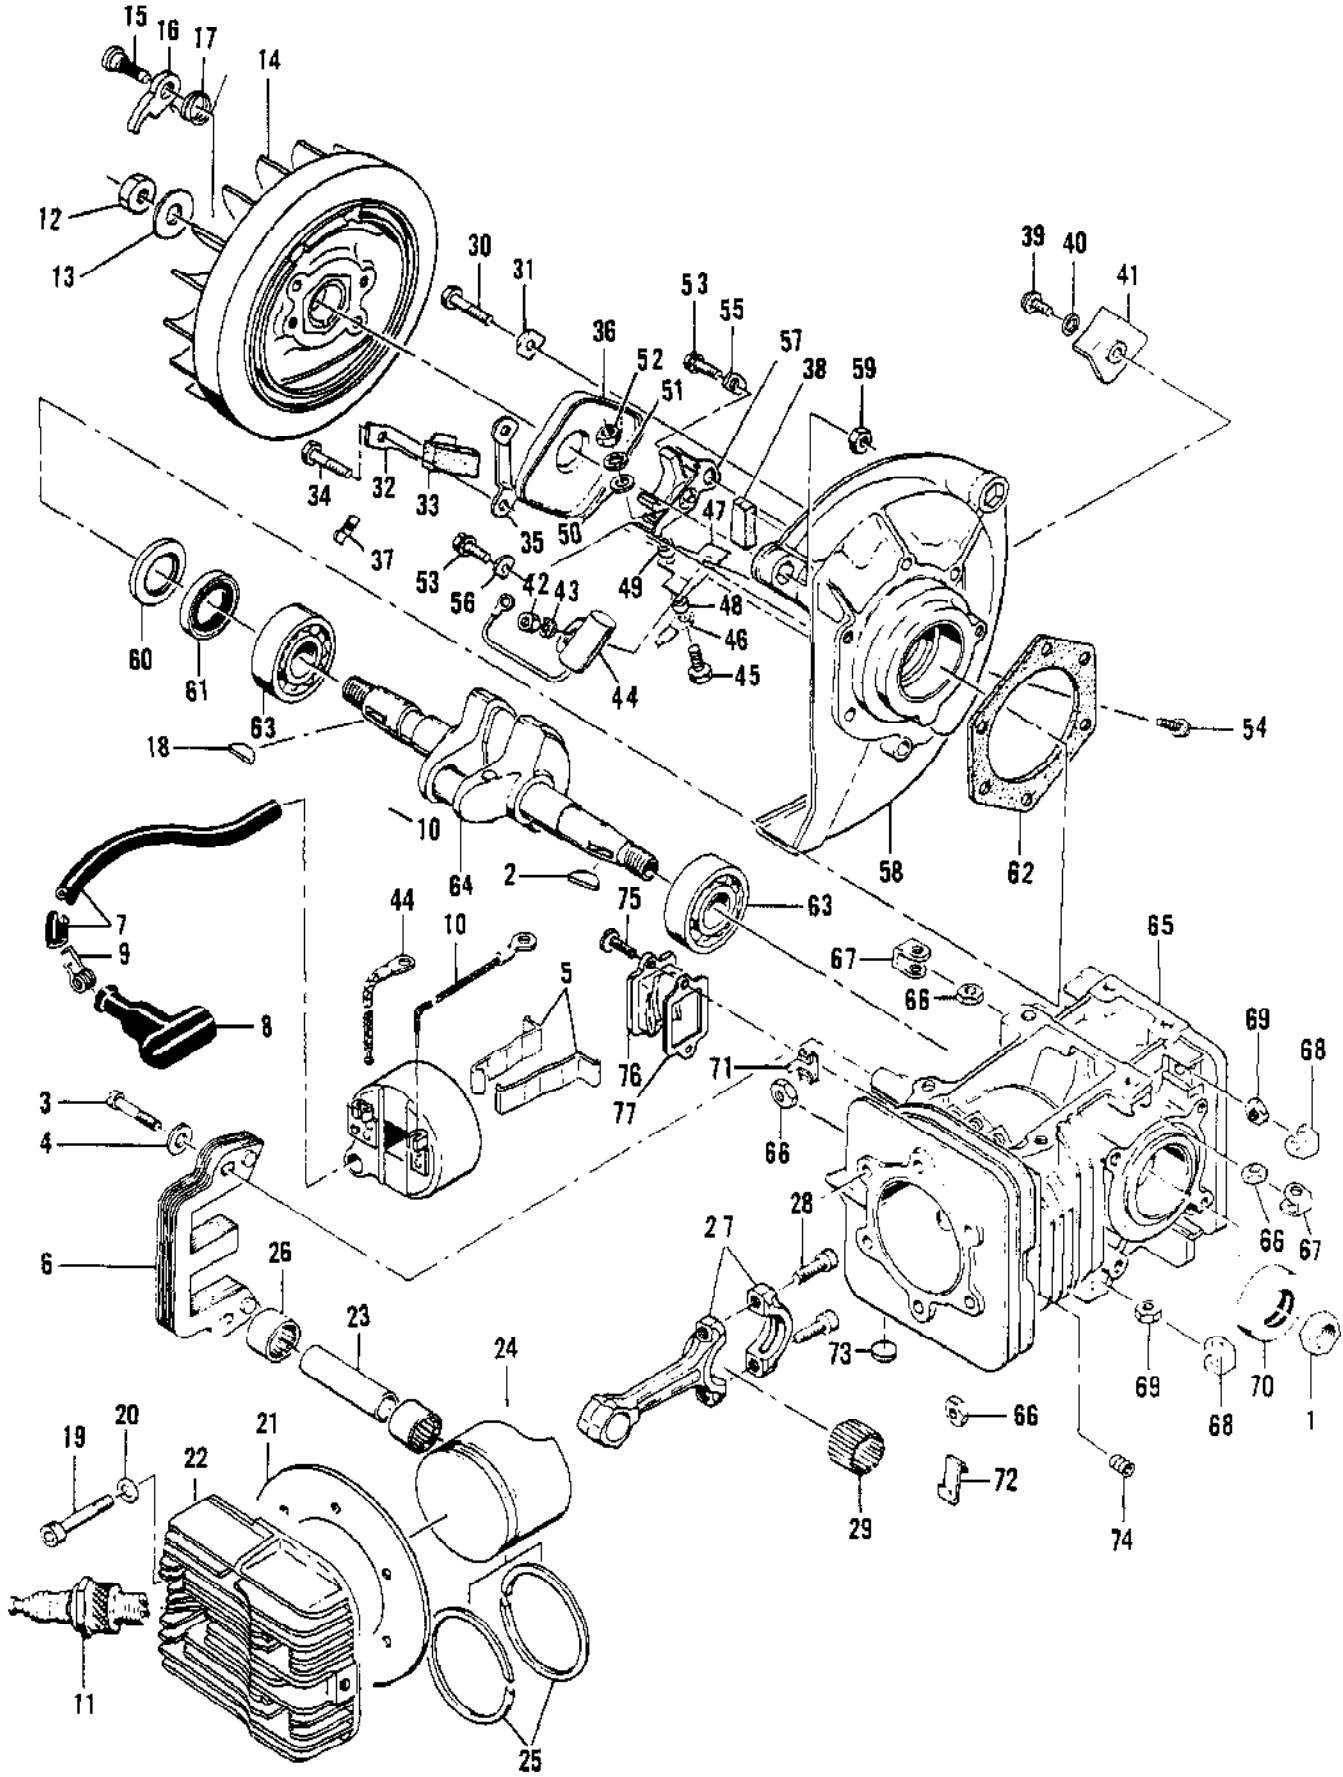

Ref #	Part Number	Qty	Description
1	103746	1	Nut - Hex 3/8-24
2	103879	1	Key - Woodruff
3	104815	2	Screw - Hex hd 10-24 x 7/8 (SEMS)
4	100352	2	Washer - #10
5	51253	2	Retainer - Coil
6	51251	1	Lamination Assy - Coil
	57643A	1	Kit - Coil
7	50120	1	Wire Assy - Spark plug
8	55060	1	Boot
9	55061	1	Connector
10	101883	1	Wire Assy - Ground
11	83563	1	Spark Plug - 14 mm 0.375 in. reach
	84536	1	Spark Plug - 14 mm 0.472 in. reach
12	101179	1	Nut - Hex 7/16-20
13	101270	1	Washer - 7/16
14	68281	1	Flywheel Assy
	68282	1	Flywheel & Pawl Assy
15	36144B	2	Pin - Starter pawl
16	24093	2	Pawl - Starter
17	50582	2	Spring - Pawl
18	103879	1	Key - Woodruff
19	47905	6	Screw - Skt hd 10-24 x 1-15/32
20	24236	6	Washer - Special
21	69760	1	Gasket - Cylinder head
	66038	1	Gasket - Cylinder head
	84459	1	Gasket - Cylinder head (Copper, no hole pattern)
22	66023	1	Head - Cylinder
	84309	1	Head - Cylinder
23	66034	1	Pin - Piston
	69408	1	Pin - Piston
24	67089	1	Piston Assy
	84469	1	Piston Assy
25	47865	1	Ring Set - Piston
26	110107	2	Bearing - Needle
	104519	2	Bearing - Needle
27	66049	1	Connecting Rod Assy
	69250	1	Connecting Rod Assy
28	47819A	2	Screw - Skt hd special
29	69891	24	Roller - Needle
	69891	24	Roller - Needle
30	102763	2	Screw - Hex hd 10-24 x 3/4
31	36388	1	Lockplate
32	57815	1	Strap - Seal
33	50664	1	Seal - Breaker box drain
34	102763	4	Screw - Hex hd 10-24 x 3/4
35	55977	2	Clip - Breaker box cover
36	55766B	1	Cover & Gasket Assy - Breaker box
37	104230	1	Speednut
38	54184	1	Wiper - Felt
39	110055	1	Screw - Fil hd 8-32 x 3/8 (SEMS)
40	100080	1	Washer - #8
41	57829	1	Clamp - Ignition wire
42	100251	1	Nut - Hex 8-32
43	100057	1	Lockwasher - #8
44	50074	1	Condenser