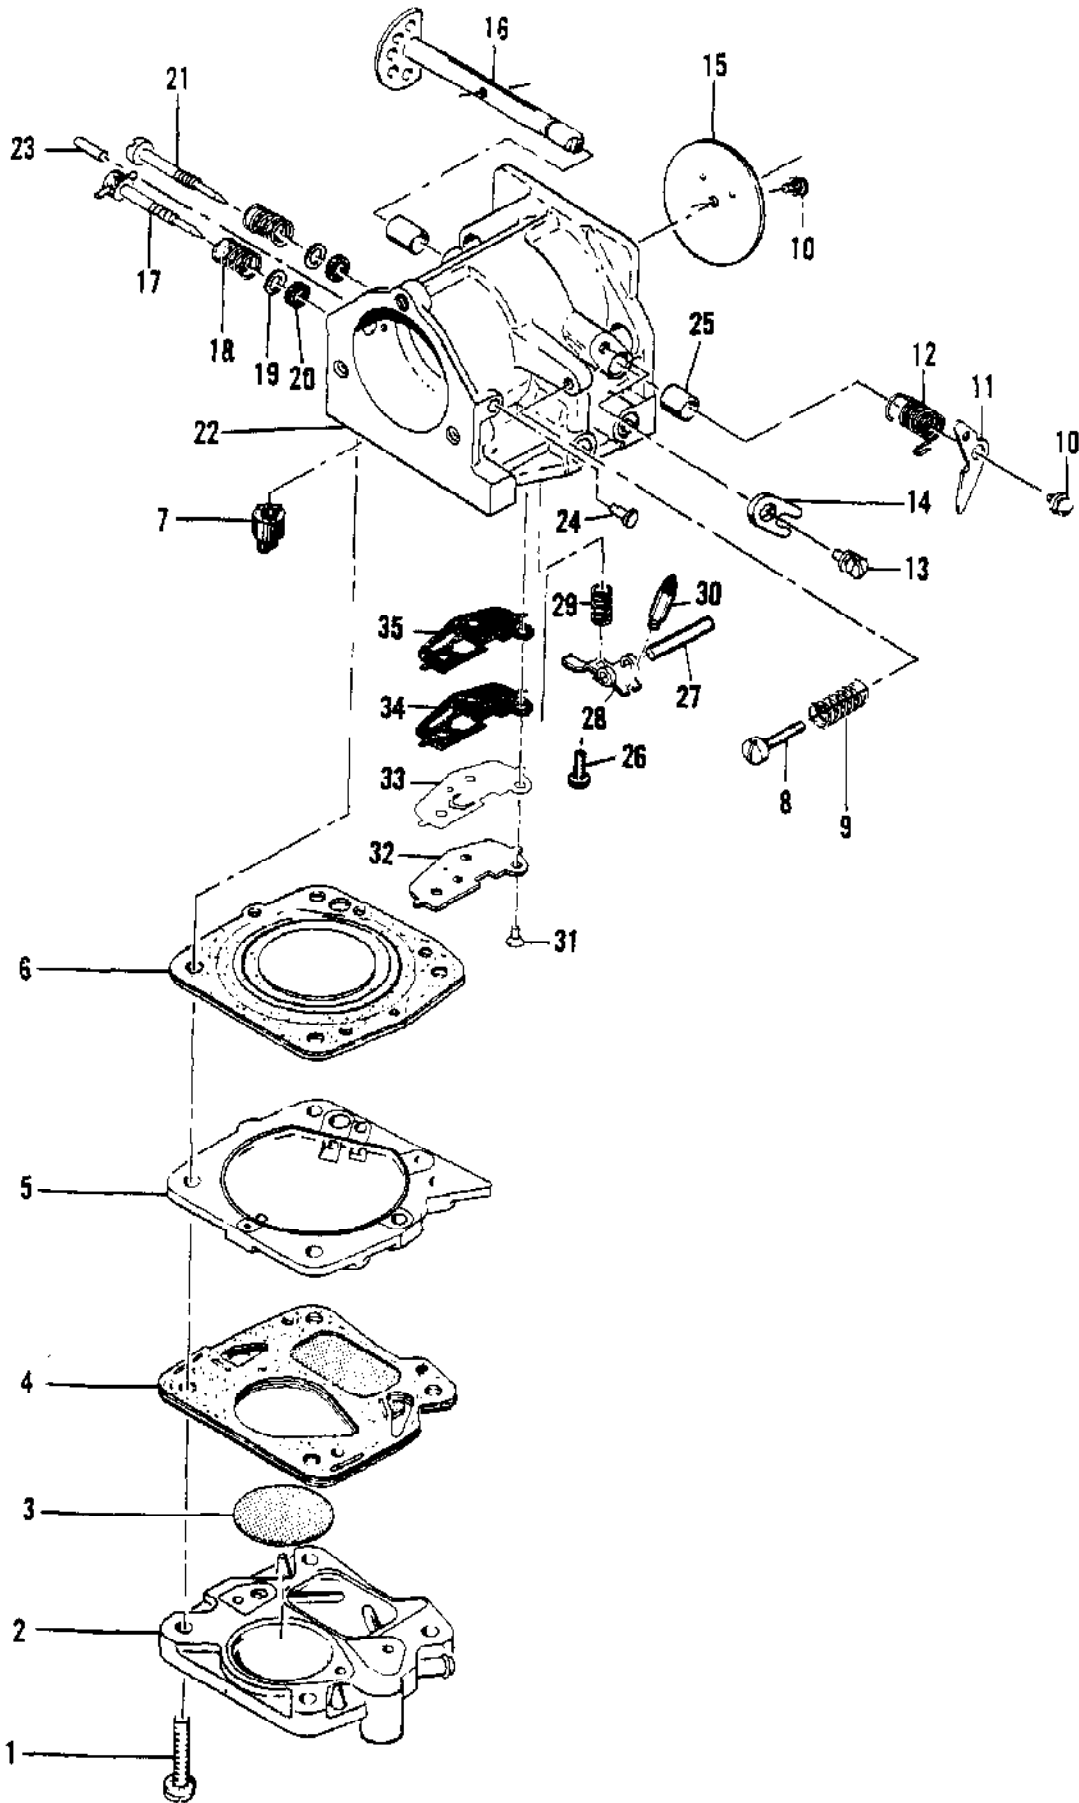

Ref #	Part Number	Qty	Description
	68886	1	Carburetor Assy
	82894	1	Carburetor Assy
1	104814	1	Screw - Pan hd 4-40 x 1/4 (SEMS)
2	65934	1	Plate - Choke
3	82893	1	Shaft Assy - Choke
4	100071	1	Ball - Choke detent
5	52930	1	Spring - Choke detent
6	101796	1	Pin - Groove
7	104520	4	Screw - Pan hd 10-24 x 1/8 (SEMS)
8	69169	1	Body - Fuel pump
9	48911	1	Filter - Fuel
10	57274B	1	Diaphragm - Fuel pump
11	69170	1	Plate - Diaphragm
12	66092	1	Diaphragm - Carburetor
13	53766A	1	Valve - Check
14	62910	1	Screw - Idle speed
	55397	1	Screw - Idle speed
15	51705	1	Spring - Screw
16	104814	2	Screw - Pan hd 4-40 x 1/4 (SEMS)
17	50701A	1	Arm - Throttle shaft
18	65935	1	Spring - Throttle return
19	110055	1	Screw - Fil hd 8-32 x 3/8 (SEMS)
20	55082	1	Clip - Shaft
21	65934	1	Plate - Throttle
22	65932	1	Shaft Assy - Throttle
23	68893	1	Needle - Main fuel
24	52936	2	Spring - Needle
25	52937	2	Washer - Packing
26	52938	2	Packing - Needle
27	67264	1	Needle - Idle fuel
28	68907	1	Body Assy - Carburetor
	69812	1	Body Assy - Carburetor
29	103460	2	Screw - Fl hd 4-40 x 1/4
30	66097	1	Cover - Capillary
31	66098	1	Gasket - Cover
32	104728	1	Screw - Bind hd 6-32 x 1/4
33	104305	1	Pin - Lever
34	55688	1	Lever - Inlet
35	57172	1	Spring - Lever
36	60163A	1	Set - Needle & Body
37	63038	1	Needle - Valve
38	58969	1	Body - Valve
39	55689	1	Washer - Valve
40	65611	1	Valve - Check
	68890	1	Valve - Check
41	55062A	2	Bushing - Shaft