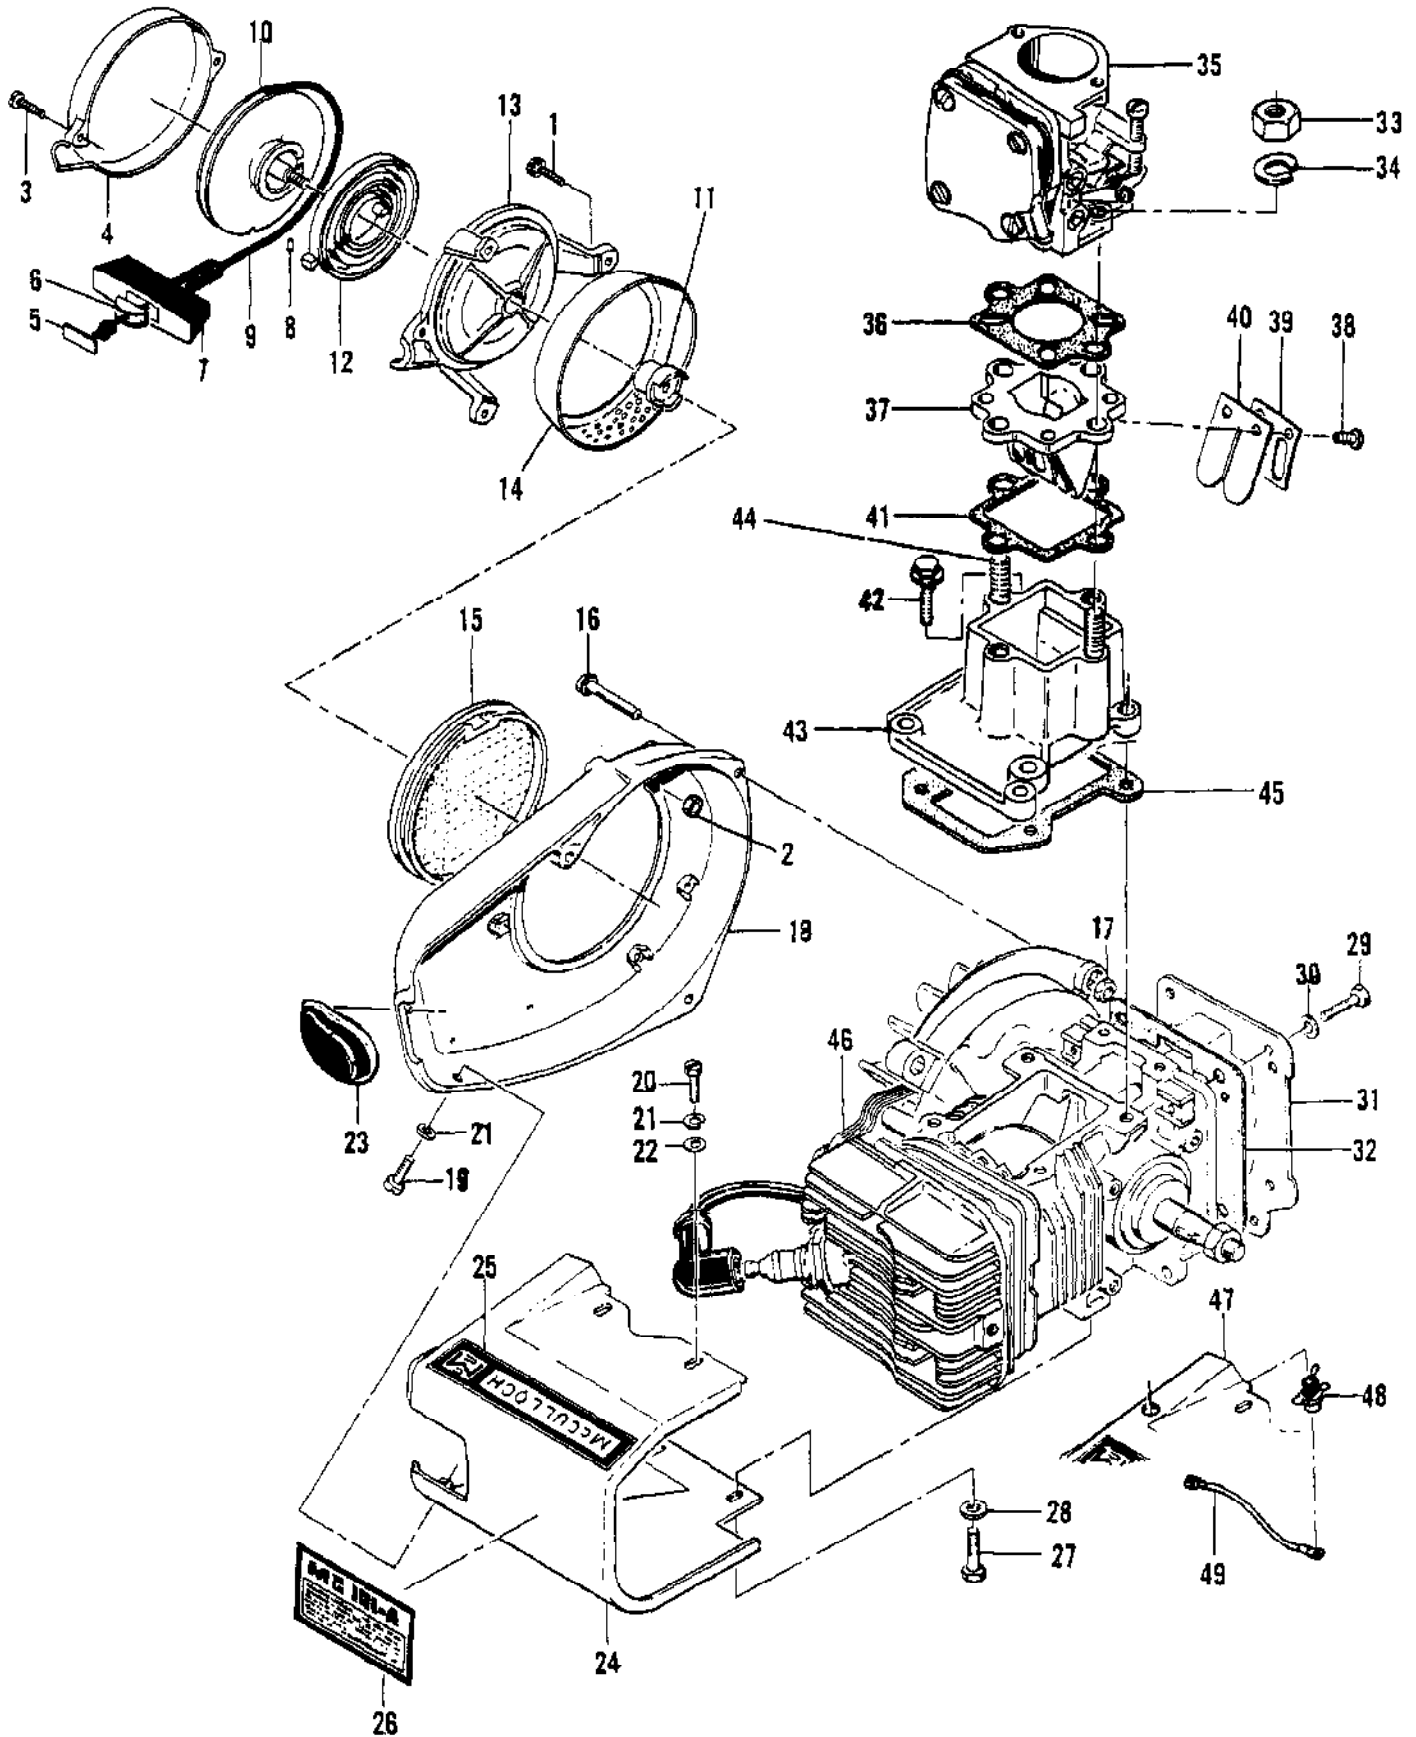

Ref #	Part Number	Qty	Description
	84446	1	Carburetor Assy
1	104520	4	Screw Assy - Pan hd 10-24 x 7/8 (SEMS)
2	84941	1	Body - Fuel pump
3	48911	1	Filter - Fuel
4	57274B	1	Diaphragm Assy - Fuel pump
5	69170	1	Plate - Diaphragm
6	66092	1	Diaphragm - Carburetor
7	53766A	1	Valve - Check
8	55397	1	Screw - Idle speed
9	51705	1	Spring - Idle screw
10	104814	2	Screw - Pan hd 4-40 x 1/4 (SEMS)
11	50701A	1	Arm - Throttle shaft
12	65935	1	Spring - Throttle return
13	110055	1	Screw - Fil hd 8-32 x 3/8 (SEMS)
14	55082	1	Clip - Throttle shaft
15	65934	1	Plate - Throttle
16	65932	1	Shaft Assy - Throttle
17	84940	1	Needle Assy - High speed adjustment
18	67502	2	Spring - Needle
19	52937	2	Washer - Packing
20	52938	2	Ring - Packing
21	84939	1	Needle - Idle adjustment
22	84947	1	Body Assy - Carburetor
23	101796	1	Pin - Choke plate
24	48827	2	Plug - Choke shaft bore
25	55062A	2	Bushing - body
26	104728	1	Screw - Lever pin
27	104305	1	Pin - Lever
28	84317	1	Lever - Inlet
29	57172	1	Spring - Lever
30	83753	1	Needle - Inlet valve
31	84942	3	Screw - Circuit plate
32	84938	1	Plate - Circuit
33	84944	1	Diaphragm - Check valve
34	84945	1	Gasket - Circuit plate
35	84946	1	Gasket - Circuit plate