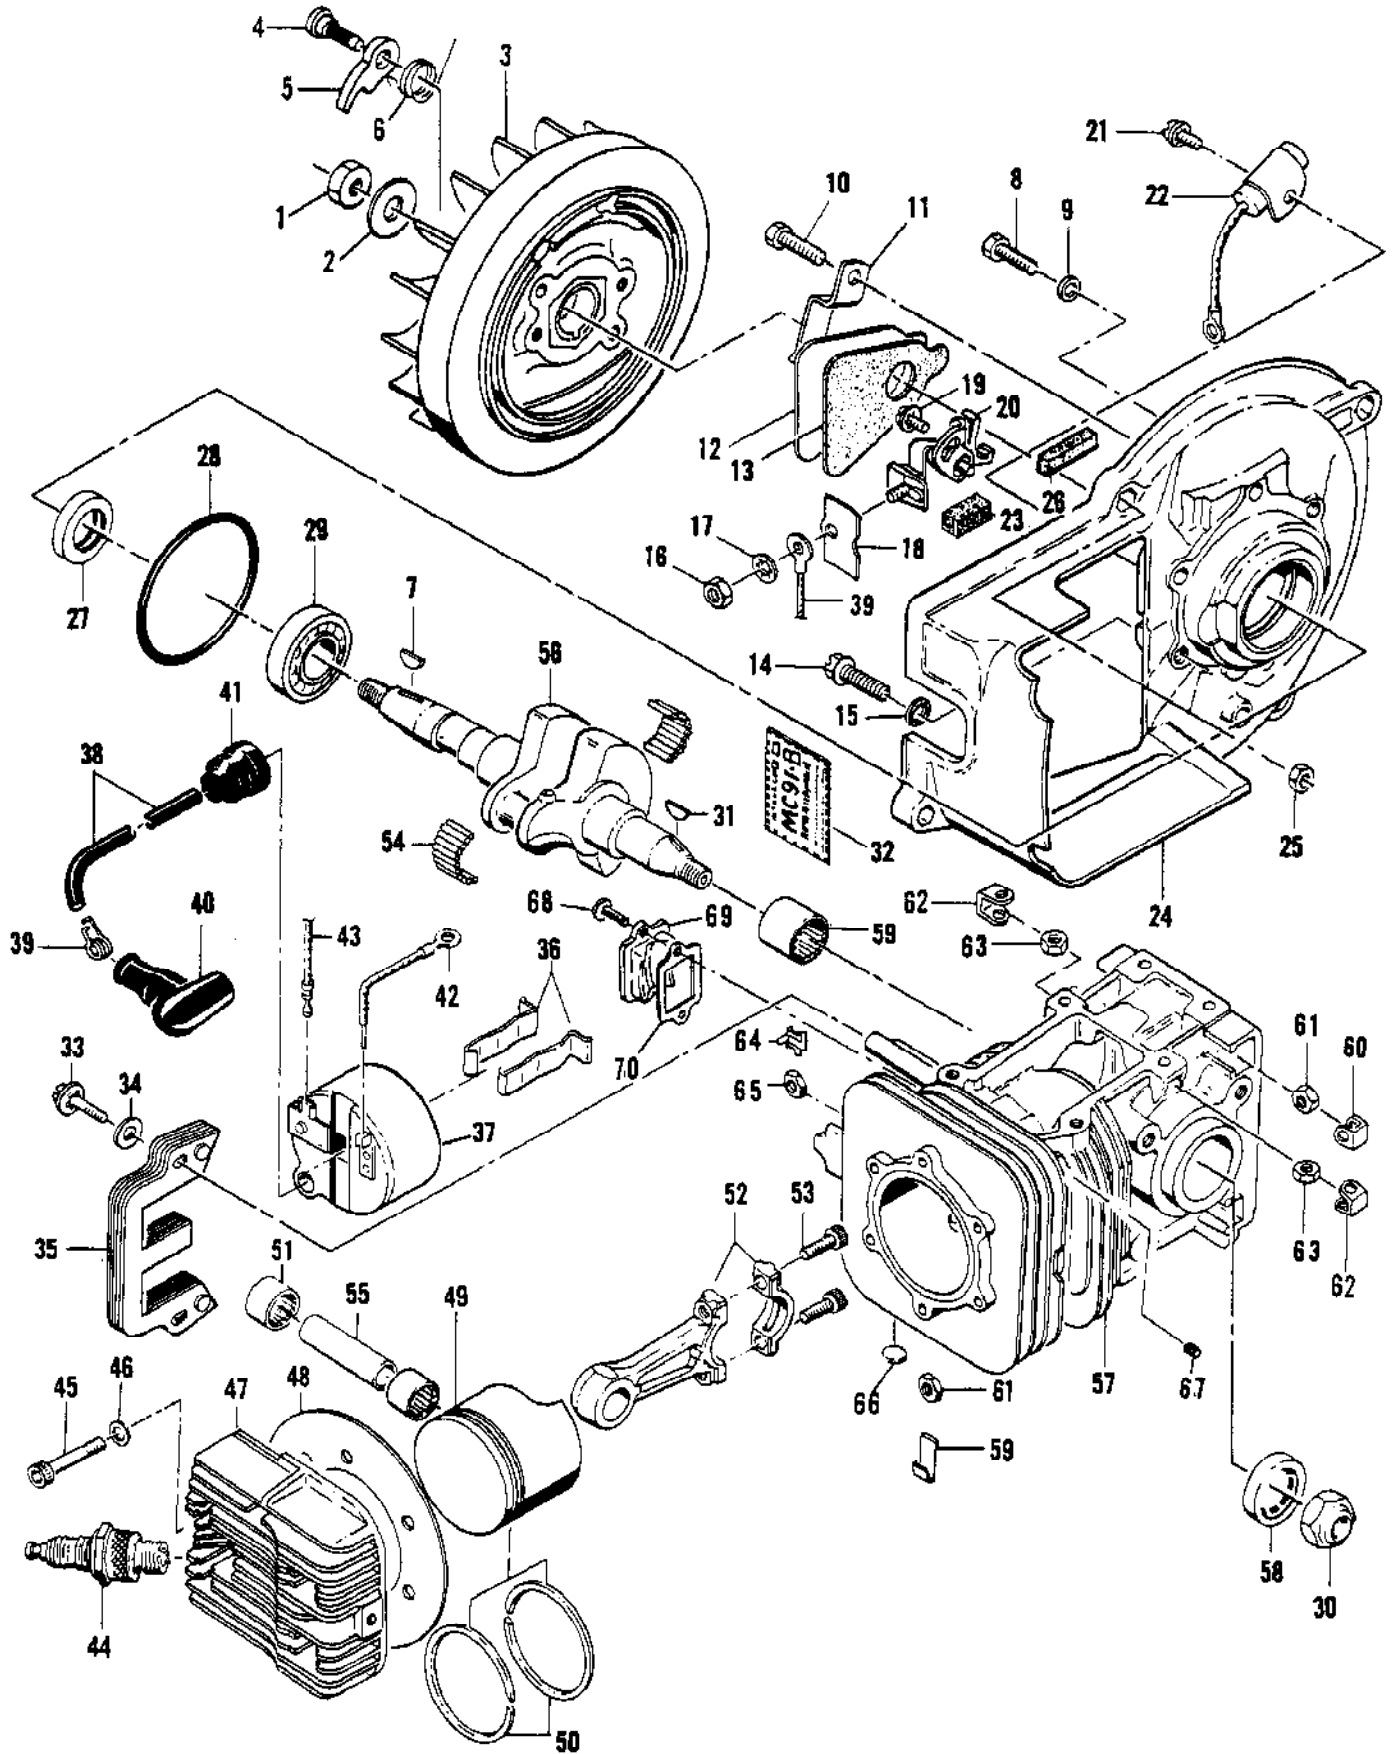

Ref #	Part Number	Qty	Description
1	101179	1	Nut - Hex 7/16-20
2	101270	1	Washer - 7/16
3	68280	1	Flywheel Assy
	68282	1	Flywheel & Pawl Assy
4	36144B	2	Pin - Starter pawl
5	24093	2	Pawl - Starter
6	50582	2	Spring - Pawl
7	103879	1	Key - Woodruff
8	102289	3	Screw - Hex hd 10-24 x 3/4
9	102189	3	Washer - #10
10	104815	1	Screw - Hex hd 10-24 x 7/8 (SEMS)
11	50671	1	Retainer - Breaker box cover
12	50588A	1	Cover - Breaker box
13	65584	1	Gasket - Breaker box
14	55494	2	Screw Assy - Sealing
15	55492	2	Washer - Sealing
16	100251	1	Nut - Hex 8-32
17	100057	1	Lockwasher - #8
18	50381A	1	Insulator - Breaker terminal
19	103672	1	Screw - Fil hd 8-32 x 1/2 (SEMS)
20	50076A	1	Breaker Assy
21	103672	1	Screw - Fil hd 8-32 x 1/2 (SEMS)
22	50074	1	Condenser
	61650	1	Condenser
23	50664	1	Felt - Breaker box
24	57126A	1	Cover - Crankcase
25	101326	2	Nut - Hex 10-24
26	54184	1	Wiper - Felt
27	50663	1	Seal - Oil
28	104523	1	"O" Ring
29	100824	1	Bearing, Ball
30	103746	1	Locknut - Hex 3/8-24
31	103879	1	Key - Woodruff
32	65927	1	Nameplate
	68900	1	Nameplate
	84705	1	Nameplate
33	104815	2	Screw - Hex hd 10-24 x 7/8 (SEMS)
34	100352	2	Washer - #10
35	51251	1	Lamination Assy
36	51253	2	Retainer - Coil
37	57643A	1	Kit-Coil
38	50120	1	Wire Assy - Spark plug
39	55061	1	Connector
40	55060	1	Boot
41	55617	1	Nipple
42	101883	1	Wire Assy - Ground
43	57225	1	Wire Assy - Primary
44	83563	1	Spark Plug - 14 mm - 0.375 reach
	84536	1	Spark Plug - 14 mm - 0.472 reach
45	104534	6	Screw - Skt hd 10-24 x 1-13/32
46	24236	6	Washer - Special
47	63895	1	Head - Cylinder
	84441	1	Head - Cylinder
48	65577	1	Gasket - Cylinder head
	69760	1	Gasket - Cylinder head