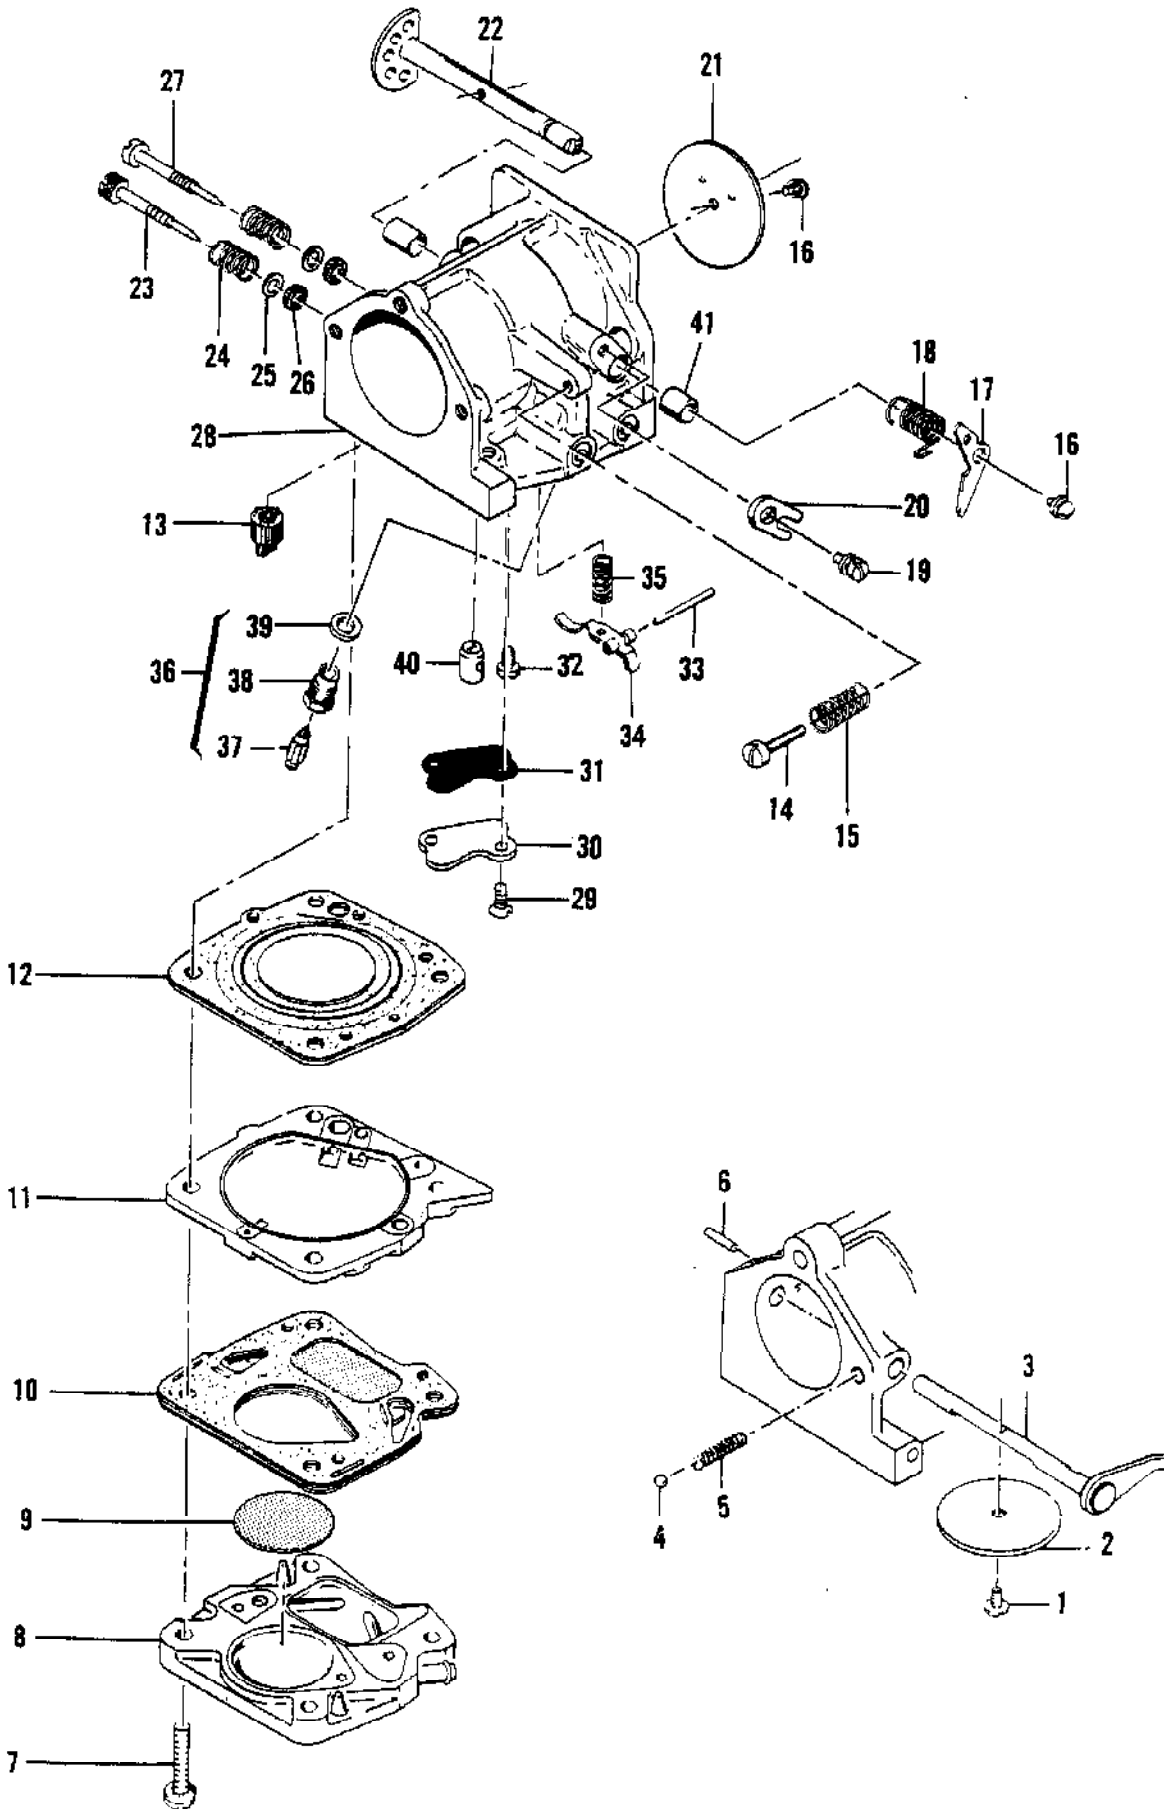

Ref #	Part Number	Qty	Description
	68886	1	Carburetor Assy
	82894	1	Carburetor Assy
1	104814	1	Screw - Pan hd 4-40 x 1/4 (SEMS)
2	65934	1	Plate - Choke
3	82893	1	Shaft Assy - Choke
4	100071	1	Ball - Choke detent
5	52930	1	Spring - Choke detent
6	101796	1	Pin - Groove
7	104520	4	Screw - Pan hd 10-24 x 7/8 (SEMS)
8	69169	1	Body - Fuel pump
9	48911	1	Filter - Fuel
10	57274B	1	Diaphragm - Fuel pump
11	69170	1	Plate - Diaphragm
12	66092	1	Diaphragm - Carburetor
13	53766A	1	Valve - Check
14	62910	1	Screw - Idle speed
	55397	1	Screw - Idle speed
15	51705	1	Spring - Idle screw
16	104814	2	Screw - Pan hd 4-40 x 1/4 (SEMS)
17	50701A	1	Arm - Throttle shaft
18	65935	1	Spring - Throttle return
19	110055	1	Screw - Fil hd 8-32 x 3/8 (SEMS)
20	55082	1	Clip - Shaft
21	65934	1	Plate - Throttle
22	65932	1	Shaft Assy - Throttle
23	68893	1	Needle - Main adjustment
24	52936	2	Spring - Needle
25	52937	2	Washer - Packing
26	52938	2	Packing - Needle
27	67264	1	Needle - Idle adjustment
28	68907	1	Body Assy - Carburetor
	69812	1	Body Assy - Carburetor
29	103460	2	Screw - Fl hd 4-40 x 1/4
30	66097	1	Cover - Capillary
31	66098	1	Gasket - Cover
32	104728	1	Screw - Bind hd 6-32 x 1/4
33	104305	1	Pin - Lever
34	55688	1	Lever - Inlet
35	57172	1	Spring - Lever
36	60163A	1	Set - Needle and body
37	63038	1	Needle - Valve
38	58969	1	Body - Valve
39	55689	1	Washer - Valve
40	65611	1	Valve Assy - Check
	68890	1	Valve Assy - Check
41	55062A	2	Bushing - Shaft