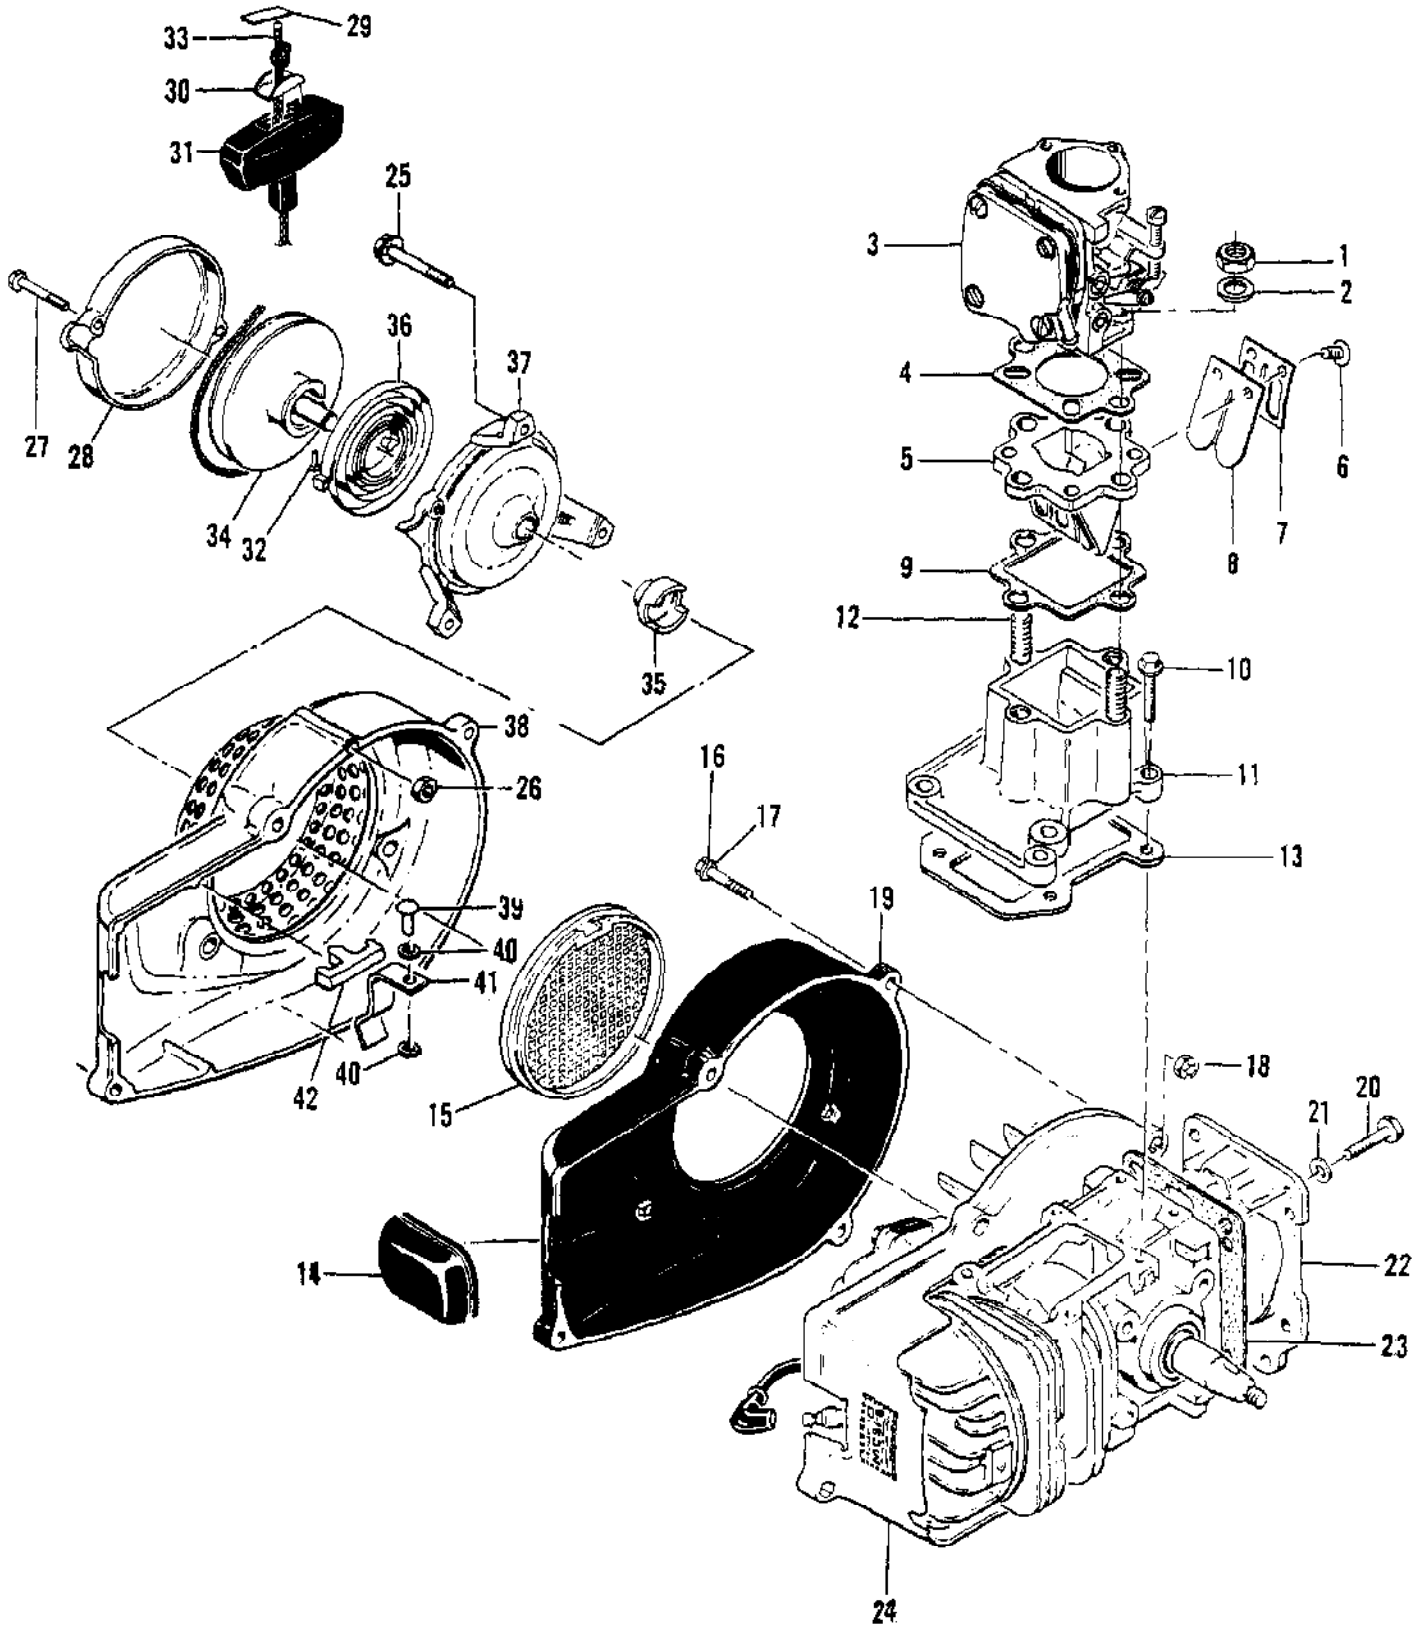

Ref #	Part Number	Qty	Description
	84446	1	Carburetor Assy
1	104520	4	Screw Assy - Pan hd 10-24 x 7/8 (SEMS)
2	84941	1	Body - Fuel pump
3	48911	1	Filter - Fuel
4	57274B	1	Diaphragm Assy - Fuel pump
5	69170	1	Plate - Diaphragm
6	66092	1	Diaphragm - Carburetor
7	53766A	1	Valve - Check
8	55397	1	Screw - Idle speed
9	51705	1	Spring - Idle screw
10	104814	2	Screw - Pan hd 4-40 x 1/4 (SEMS)
11	50701A	1	Arm - Throttle shaft
12	65935	1	Spring - Throttle return
13	110055	1	Screw - Fil hd 8-32 x 3/8 (SEMS)
14	55082	1	Clip - Throttle shaft
15	65934	1	Plate - Throttle
16	65932	1	Shaft Assy - Throttle
17	84940	1	Needle Assy - High speed adjustment
18	67502	2	Spring - Needle
19	52937	2	Washer - Packing
20	52938	2	Ring - Packing
21	84939	1	Needle - Idle adjustment
22	84947	1	Body Assy - Carburetor
23	101796	1	Pin - Choke plate
24	48827	2	Plug - Choke shaft bore
25	55062A	2	Bushing - Body
26	104728	1	Screw - Lever pin
27	104305	1	Pin - Lever
28	84317	1	Lever - Inlet
29	57172	1	Spring - Lever
30	83753	1	Needle - Inlet valve
31	84942	3	Screw - Circuit plate
32	84938	1	Plate - Circuit
33	84944	1	Diaphragm - Check valve
34	84945	1	Gasket - Circuit plate
35	84946	1	Gasket - Circuit plate