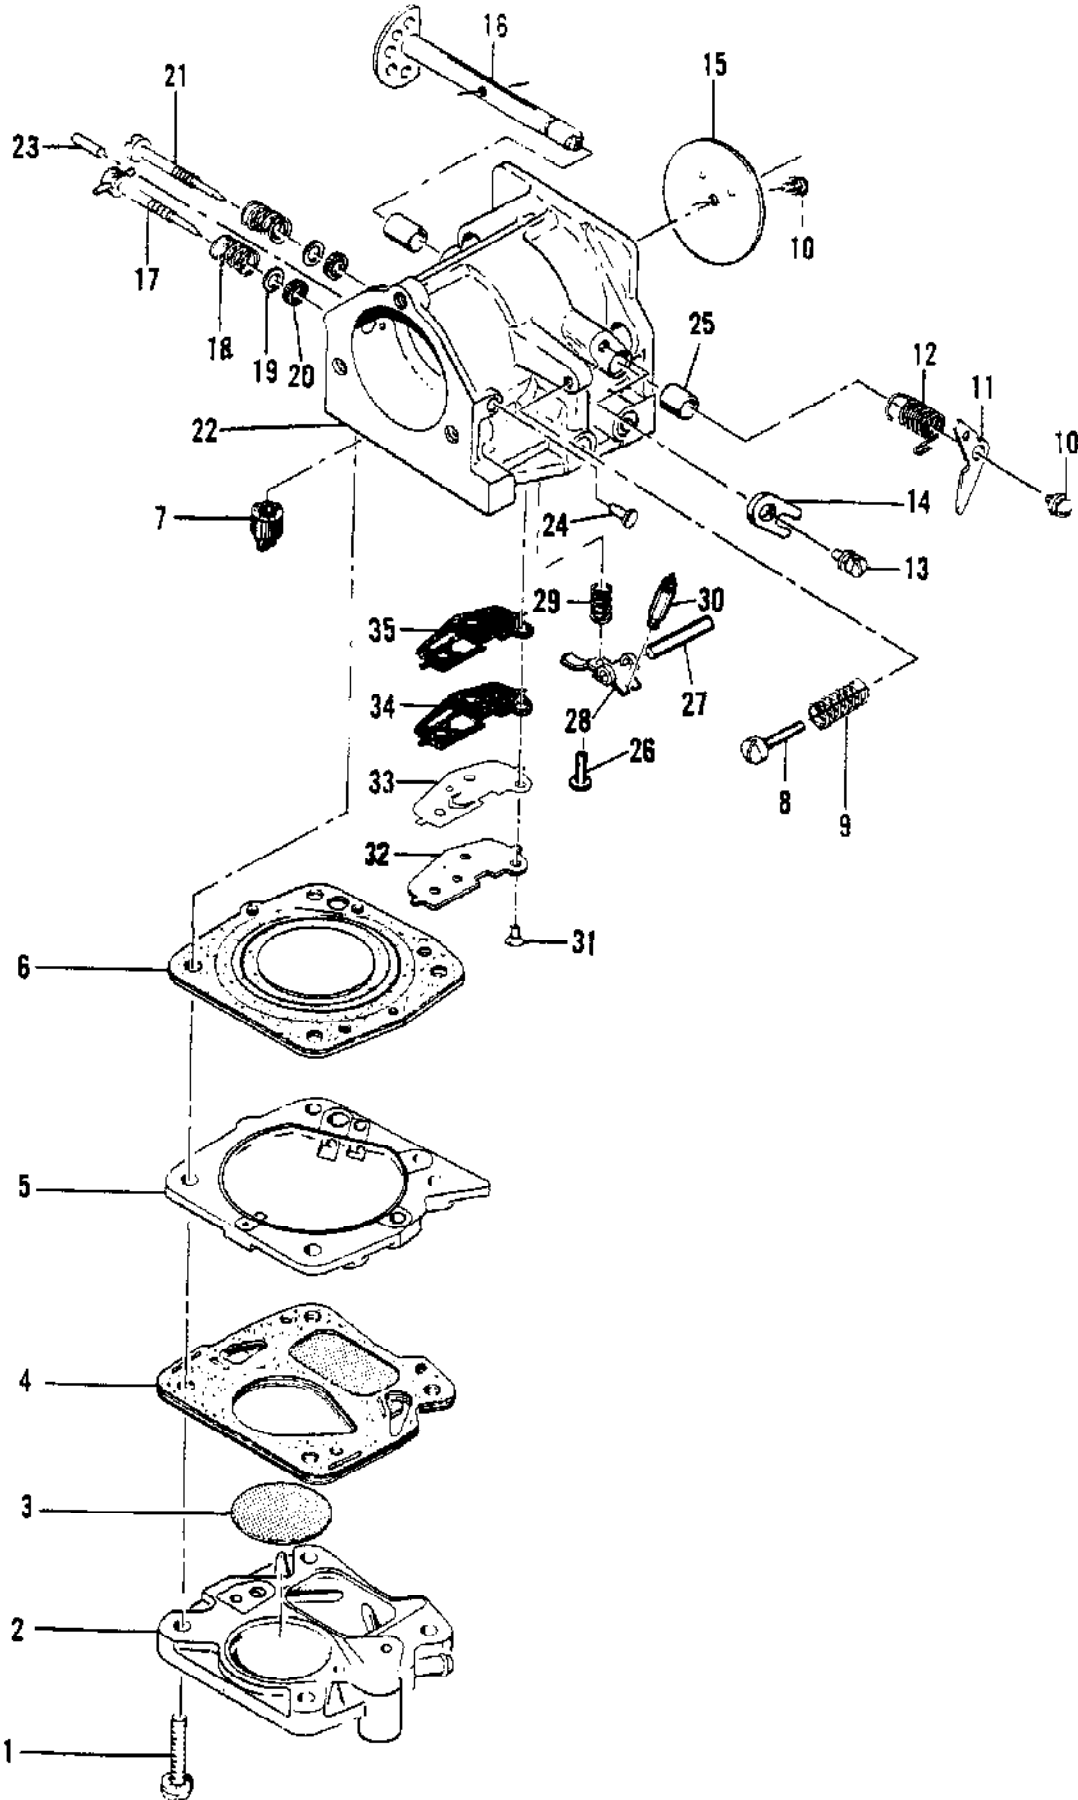

Ref #	Part Number	Qty	Description
	68886	1	Carburetor Assy
	82894	1	Carburetor Assy
1	104814	1	Screw - Pan hd 4-40 x 1/4 (SEMS)
2	65934	1	Plate - Choke
3	82893	1	Shaft Assy - Choke
4	100071	1	Ball - Choke detent
5	52930	1	Spring - Choke detent
6	101796	1	Pin - Groove
7	104520	4	Screw - Pan hd 10-24 x 7/8 (SEMS)
8	69169	1	Body - Fuel pump
9	48911	1	Filter - Fuel
10	57274B	1	Diaphragm - Fuel pump
11	69170	1	Plate - Diaphragm
12	66092	1	Diaphragm - Carburetor
13	53766A	1	Valve - Check
14	62910	1	Screw - Idle speed
	55397	1	Screw - Idle speed
15	51705	1	Spring - Idle screw
16	104814	2	Screw - Pan hd 4-40 x 1/4 (SEMS)
17	50701A	1	Arm - Throttle shaft
18	65935	1	Spring - Throttle return
19	110055	1	Screw - Fil hd 8-32 x 3/8 (SEMS)
20	55082	1	Clip - Shaft
21	65934	1	Plate - Throttle
22	65932	1	Shaft Assy - Throttle
23	68893	1	Needle - Main adjustment
24	52936	2	Spring - Needle
25	52937	2	Washer - Packing
26	52938	2	Packing - Needle
27	67264	1	Needle - Idle adjustment
28	68907	1	Body Assy - Carburetor
	69812	1	Body Assy - Carburetor
29	103460	2	Screw - Fl hd 4-40 x 1/4
30	66097	1	Cover - Capillary
31	66098	1	Gasket - Cover
32	104728	1	Screw - Bind hd 6-32 x 1/4
33	104305	1	Pin - Lever
34	55688	1	Lever - Inlet
35	57172	1	Spring - Lever
36	60163A	1	Set - Needle and body
37	63038	1	Needle - Valve
38	58969	1	Body - Valve
39	55689	1	Washer - Valve
40	65611	1	Valve Assy - Check
	68890	1	Valve Assy - Check
41	55062A	2	Bushing - Shaft