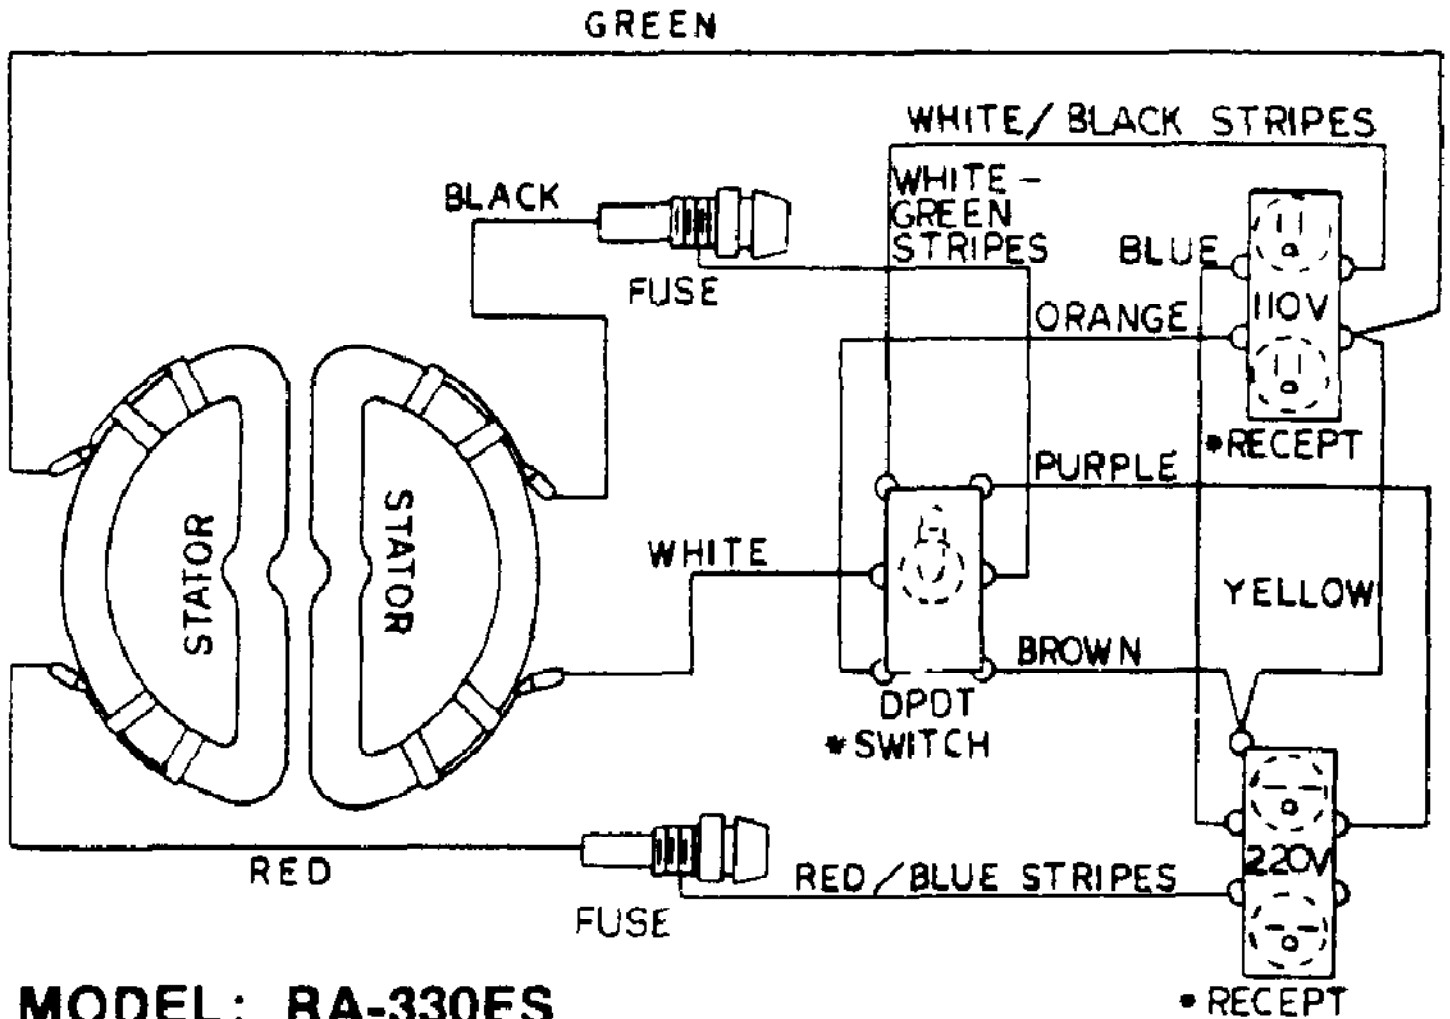

Ref #	Part Number	Qty	Description
1	21879	1	Engine
1	210500	1	Engine
2	21844	2	Rail - Engine
3	21862	1	Cradle
4	21681	1	Cover - Back
5	21804	4	Isolator
6	21846	2	Channel - Isolator
7	22093	1	Mount - Stator
8	21866	2	Half - Stator
9	21884	1	Shim - 1/32
9	21885	1	Shim - 1/16
10	21850	6	Spring - Stator Holding
11	21150	1	Receptacle - 110V
12	21392	1	Receptacle - 220V
13	21709	1	Harness - Wiring
14	21270	2	Holder - Fuse
15	21280	2	Fuse
16	21643	5	Keeper - Wire
17	21726	4	Nut - Speed
18	21690	1	Cover - Front
19	21868	1	Decal - Front Cover
20	21103	1	Rotor
20	22089	1	Rotor
21	21876	4	Bolt - Cu. hd 5/16-18 x 1-1/2
22	22070	4	Screw - Thd form 1/4-20 x 3/4
23	21950	6	Capscrew - Hx hd 1/4-20 x 1-1/4
24	21878	4	Bolt - Hx tap 5/16-18 x 1-3/4
25	21143	1	Capscrew - Hx hd 5/16-24 x 1-1/2
25	22090	1	Capscrew - Hx hd 3/8-24 x 3-3/4
26	21657	1	Lockwasher - 5/16
26	21130	1	Lockwasher - 3/8
27	21704	1	Washer - Flat 5/16 x 1/4
27	22092	1	Washer - Flat 3/8 x 1/4
28	22003	4	Capscrew - Hx hd 3/8-16 x 1
29	21130	4	Lockwasher - 3/8
30	21020	2	Capscrew - Hx hd 1/4-20 x 3/4
31	21658	2	Lockwasher - 1/4
32	21203	2	Nut - Hx 1/4-20
33	21650	4	No. 8 Pan Hd Sheet Metal Screw
34	21653	15	Keps Nut - 5/16-18
35	21860	4	Stator Bushing
36	21789	2	Strain Relief Grommet
37	21864	1	Wire Cable
38	21943	1	Box 5 Bracket
39	21632	1	Receptacle Cover
40	21971	1	Switch DPDT
41	21647	7	Capscrew-Hx hd 5/16-18 x 1
42	21897	2	Cam Bushing
43	21922	1	Wattage Label
44	21926	1	Engine Label
45	21909	1	Battery Cables
46	21947	1	Starter Bracket
47	21948	1	Starter Button
48	21949	1	Starter Cable
49	21703	4	Screw - Truss hd #8

Ref #	Part Number	Qty	Description
	21881		Tool Kit Complete
	21880		Rotor Holding Wrench
	21925		Stator Clearance Gage
	21877		Stator Shim Gage
	21896		Rotor Gap Gage
	21883		Rotor Puller Bolt (9 1/2")
	21502		Propane Conversion Kit RA-330ES

MODEL: RA-330ES
110/220 VOLTS

*SWITCH AND RECEPTACLES SHOWN BACK VIEW