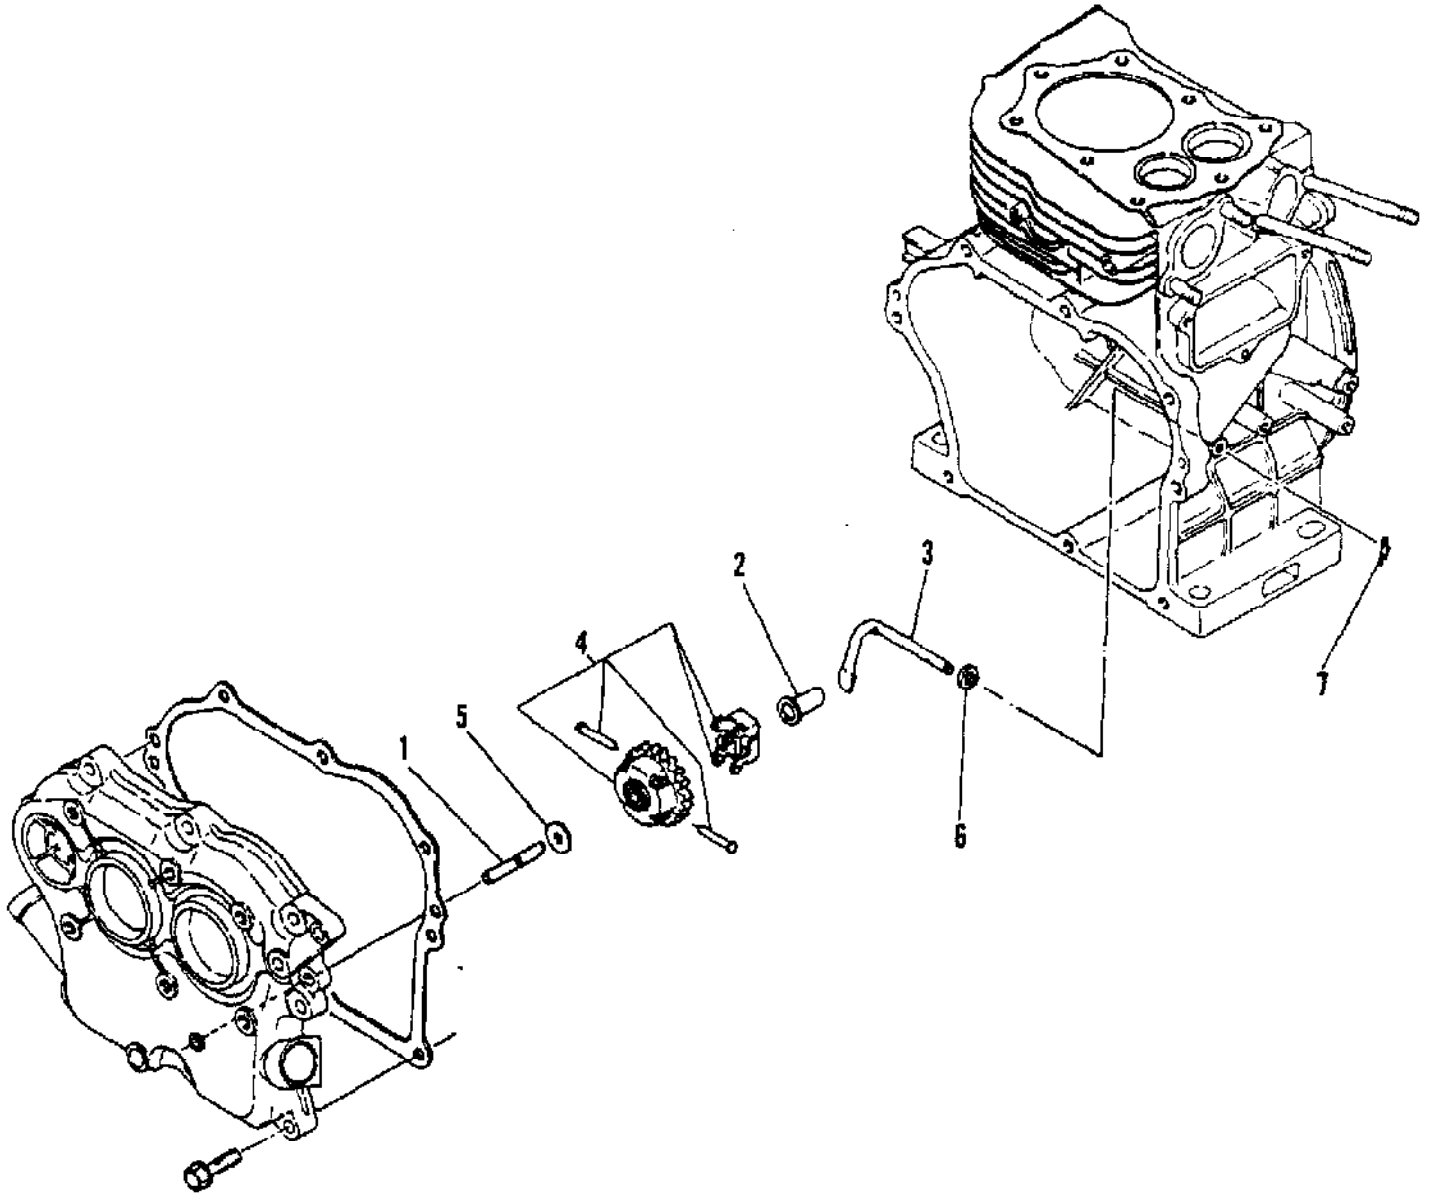

Ref #	Part Number	Qty	Description
1	221341	1	Shaft - Governor
2	221345	1	Spindle
3	221606	1	Yoke
4	221347	1	Gear Assy. - Governor
5	221224	1	Washer
6	221902	1	Washer
7	221914	1	Snap Pin