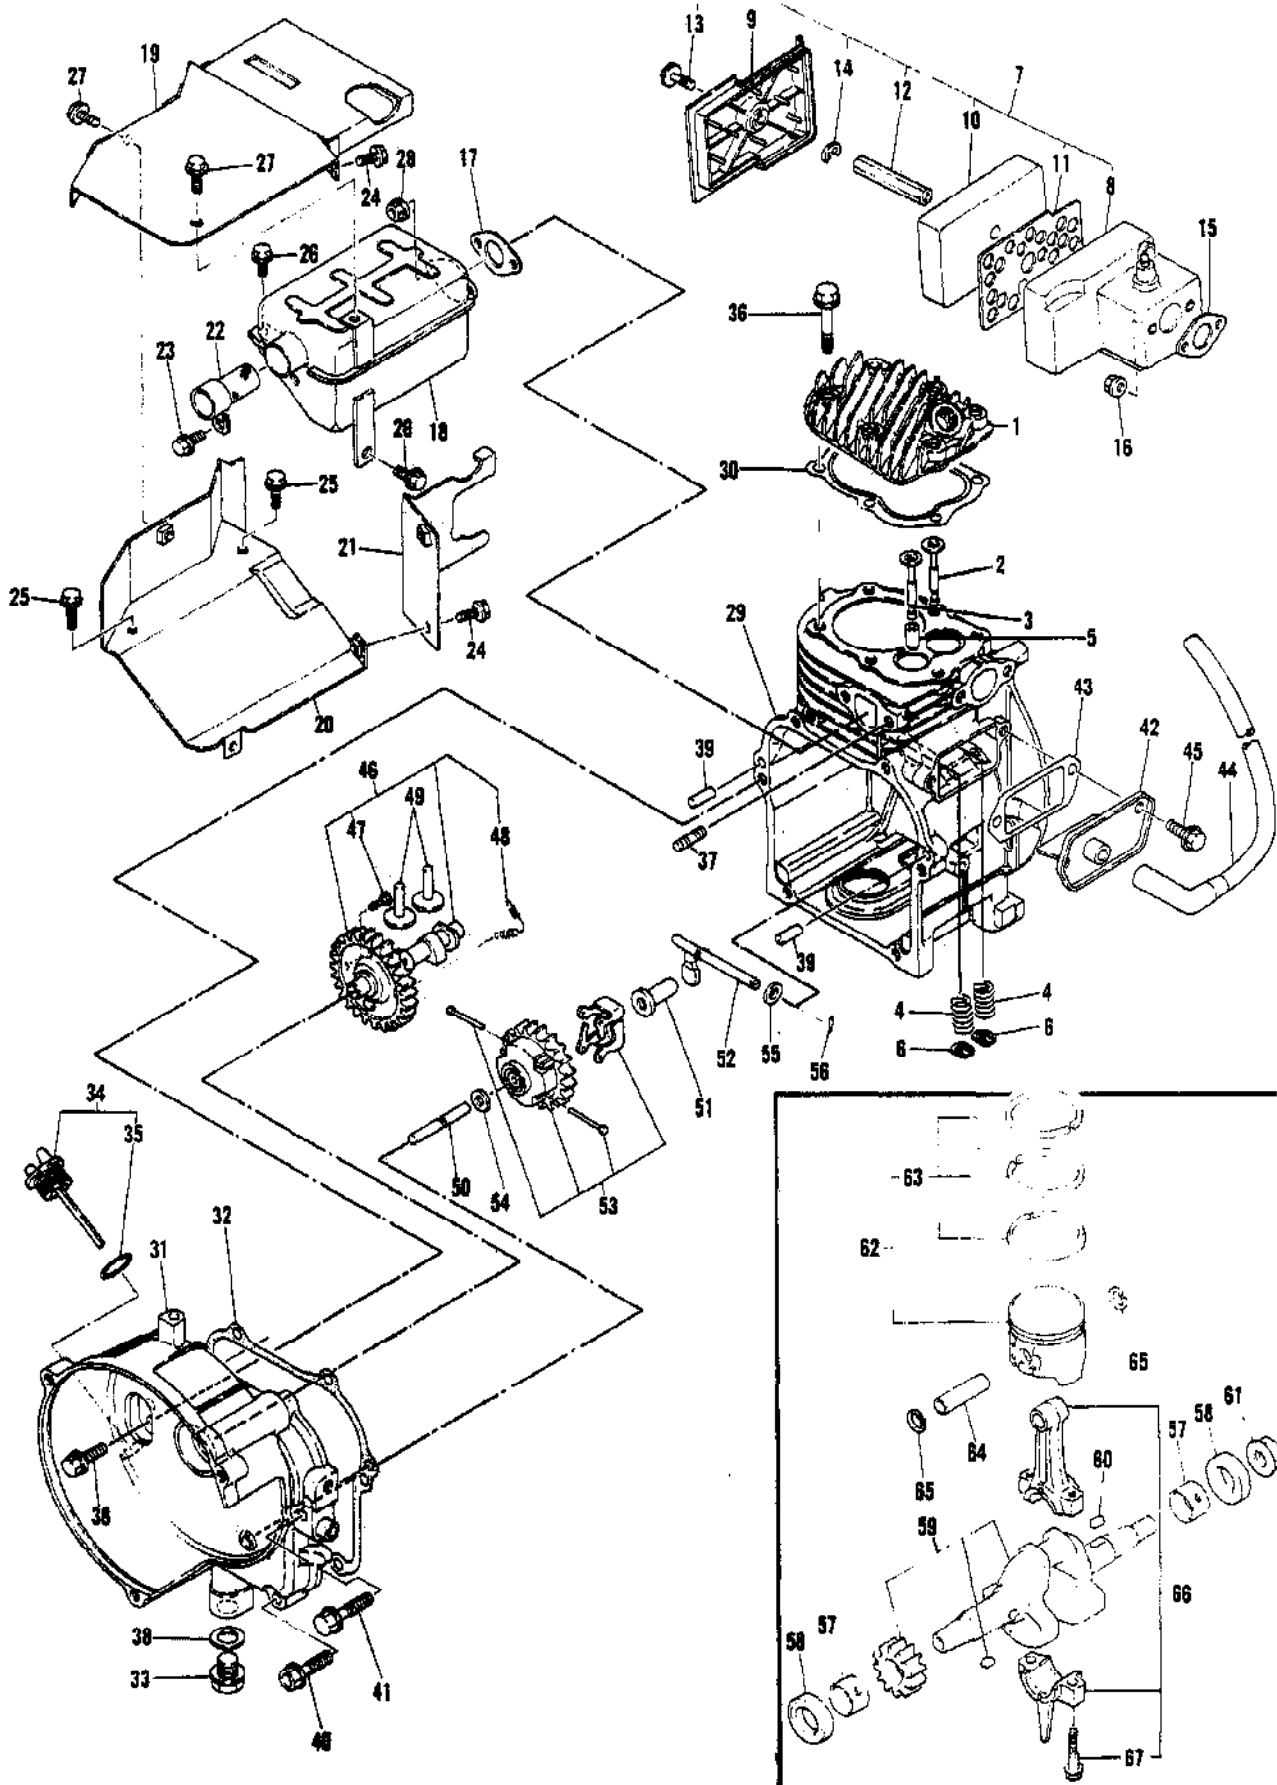

Ref #	Part Number	Qty	Description
1	221250	1	Spark Plug
2	221708	1	Panel Board Asy.
3	221710	1	Wire Harness
4	221712	1	Frequency Meter
5	221713	1	DC Outlet
6	221714	1	DC Breaker
7	221715	1	Pilot Lamp
8	221716	1	Signal Lamp
9	221717	1	AC Outlet
10	221718	1	AC Breaker
11	221709	1	Cover - Blind
12	221711	1	Knob
13	221985	1	Plug - 125V x 15A
14	221835	1	Cable - Charging
15	221719	1	Washer 4
16	221912	8	Screw M4 x 8
17	221919	1	Box - Spanner
18	221986	1	Lock Nut M6 - Plated
19	221468	1	Box Spanner
20	221987	1	Oil Funnel

Ref #	Part Number	Qty	Description
56	221914	1	Pin - Snap 6
57	221394	2	Bearing
58	221243	2	Seal - Oil TC17 306
59	221967	1	Crankshaft Asy.
60	221320	1	Key - 4 x 10
61	221942	1	Nut - Flange M10
62	221408	1	Piston W/Rings
63	221964	1	Piston Rings - Set
64	221409	1	Pin - Piston
65	221908	2	Circlip 11-H
66	221965	1	Connecting Rod Asy.
67	221410	2	Bolt - Rod