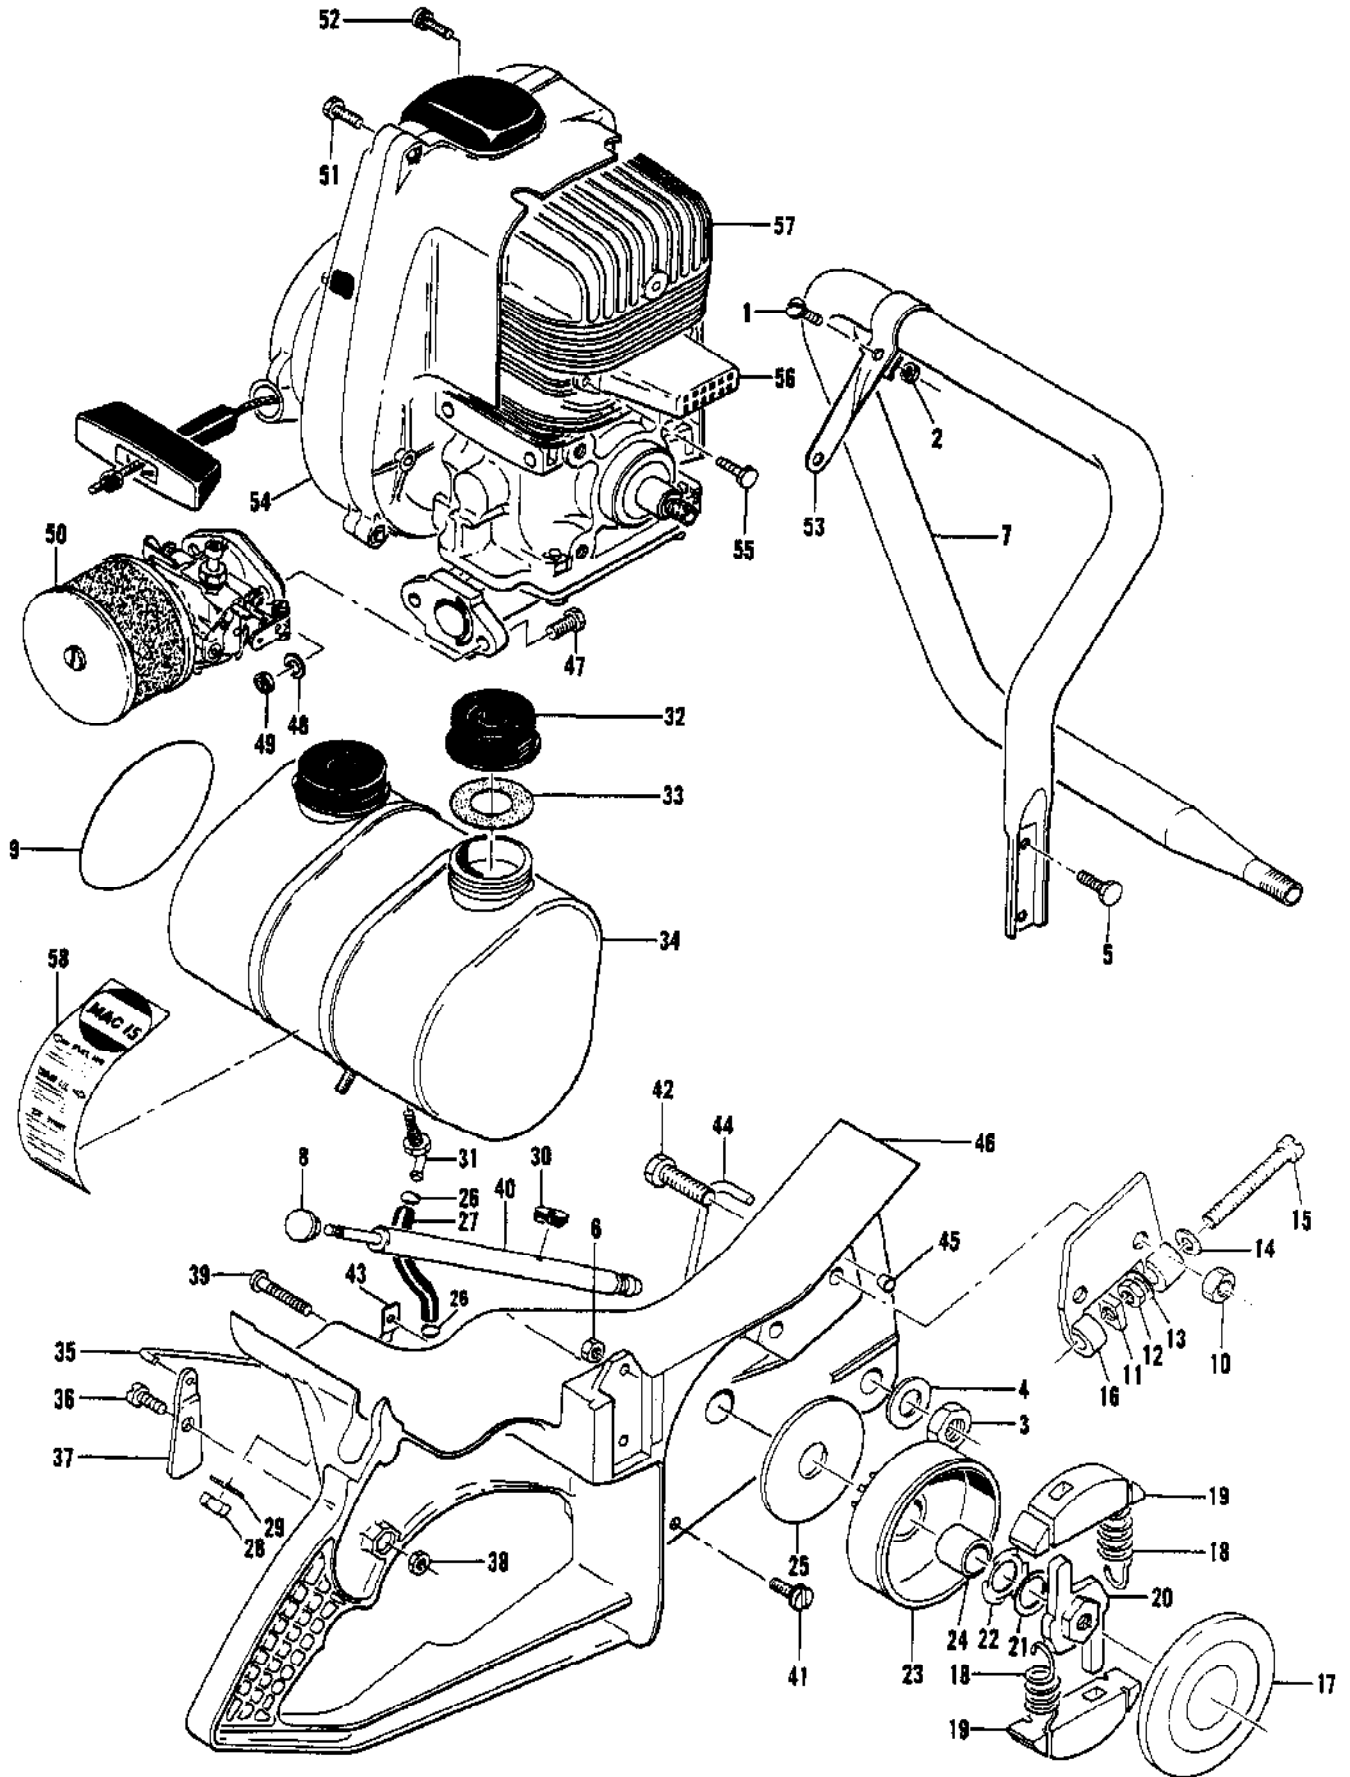

Ref #	Part Number	Qty	Description
1	100716	1	Screw - Rd hd 10-24 x 5/8 in. lg.
2	101191	1	Locknut - 10-24
3	100604	1	Jamnut - 1/2-20
4	110010	1	Washer - Spring 1/2
5	102861	2	Screw - Hex hd 1/4-20 x 5/8 in. lg.
6	103242	2	Nut - Hex 1/4-20
7	52804	1	Frame
8	19970A	1	Button - Oiler
9	52862	1	Nameplate
10	103729	2	Nut - Hex 3/8-24
	52826	1	Clamp Assy - Bar
11	52828	1	Nut - Adjusting
12	100640	1	Locknut - 1/4-28
13	102813	1	Washer - Spring
14	102843	1	Washer - Plain 1/4
15	103919	1	Bolt - Fil hd 1/4-28 x 2-1/2 in. lg.
16		1	Clamp - Bar (Order Clamp Assy #52826)
17	52837	1	Cover - Clutch
	52844	1	Clutch Assy
18	52847	2	Spring - Clutch
19	52845	2	Shoe - Clutch
20	52846	1	Rotor - Clutch
21	101270	1	Washer - Plain 7/16
22	103718	1	Spring
23	52878	1	Drum, Sprocket, and Bushing Assy
24	50128	1	Bushing
25	50132	1	Washer - Sprocket
26	50742	2	Clamp - Hose
27	52808	1	Hose - Fuel
28	101330	1	Nut - Hex 5/16-18
29	100443	1	Lockwasher - 5/16
30	52822	1	Gland - Oiler
31	52887	1	Fitting - Fuel outlet
	52825B	1	Tank Assy
32	52923A	2	Cap - Tank
33	52964	1	Gasket - Fuel Cap
34		1	Tank (Order Tank Assy #52825B)
35	52824	1	Rod - Throttle
36	52888	1	Screw - Trigger
37	52823	1	Trigger
38	101191	1	Nut - Hex 10-24
39	101449	1	Screw - Rd hd 8-32 x 5/8 in. lg.
40	52834B	1	Pump Assy - Oiler
41	110208	4	Screw - Flat hd 1/4-20 x 3/4 in. lg. (SEMS)
42	52957	2	Bolt - Bar mounting
	52877A	1	Handle Assy - Saw
43	110180	1	Nut - Speed
44	52819	1	Tube Assy - Oiler
45	52876	1	Sleeve - Tube
46		1	Handle (Order Handle Assy #52877A)
47	102121	2	Screw - Hex hd 1/4-20 x 7/8 in. lg.
48	100005	2	Washer - Plain 1/4
49	103242	2	Nut - Hex 1/4-20
50		1	Carburetor and Air Filter See "Carburetor And Air Filter" illustration and parts list.