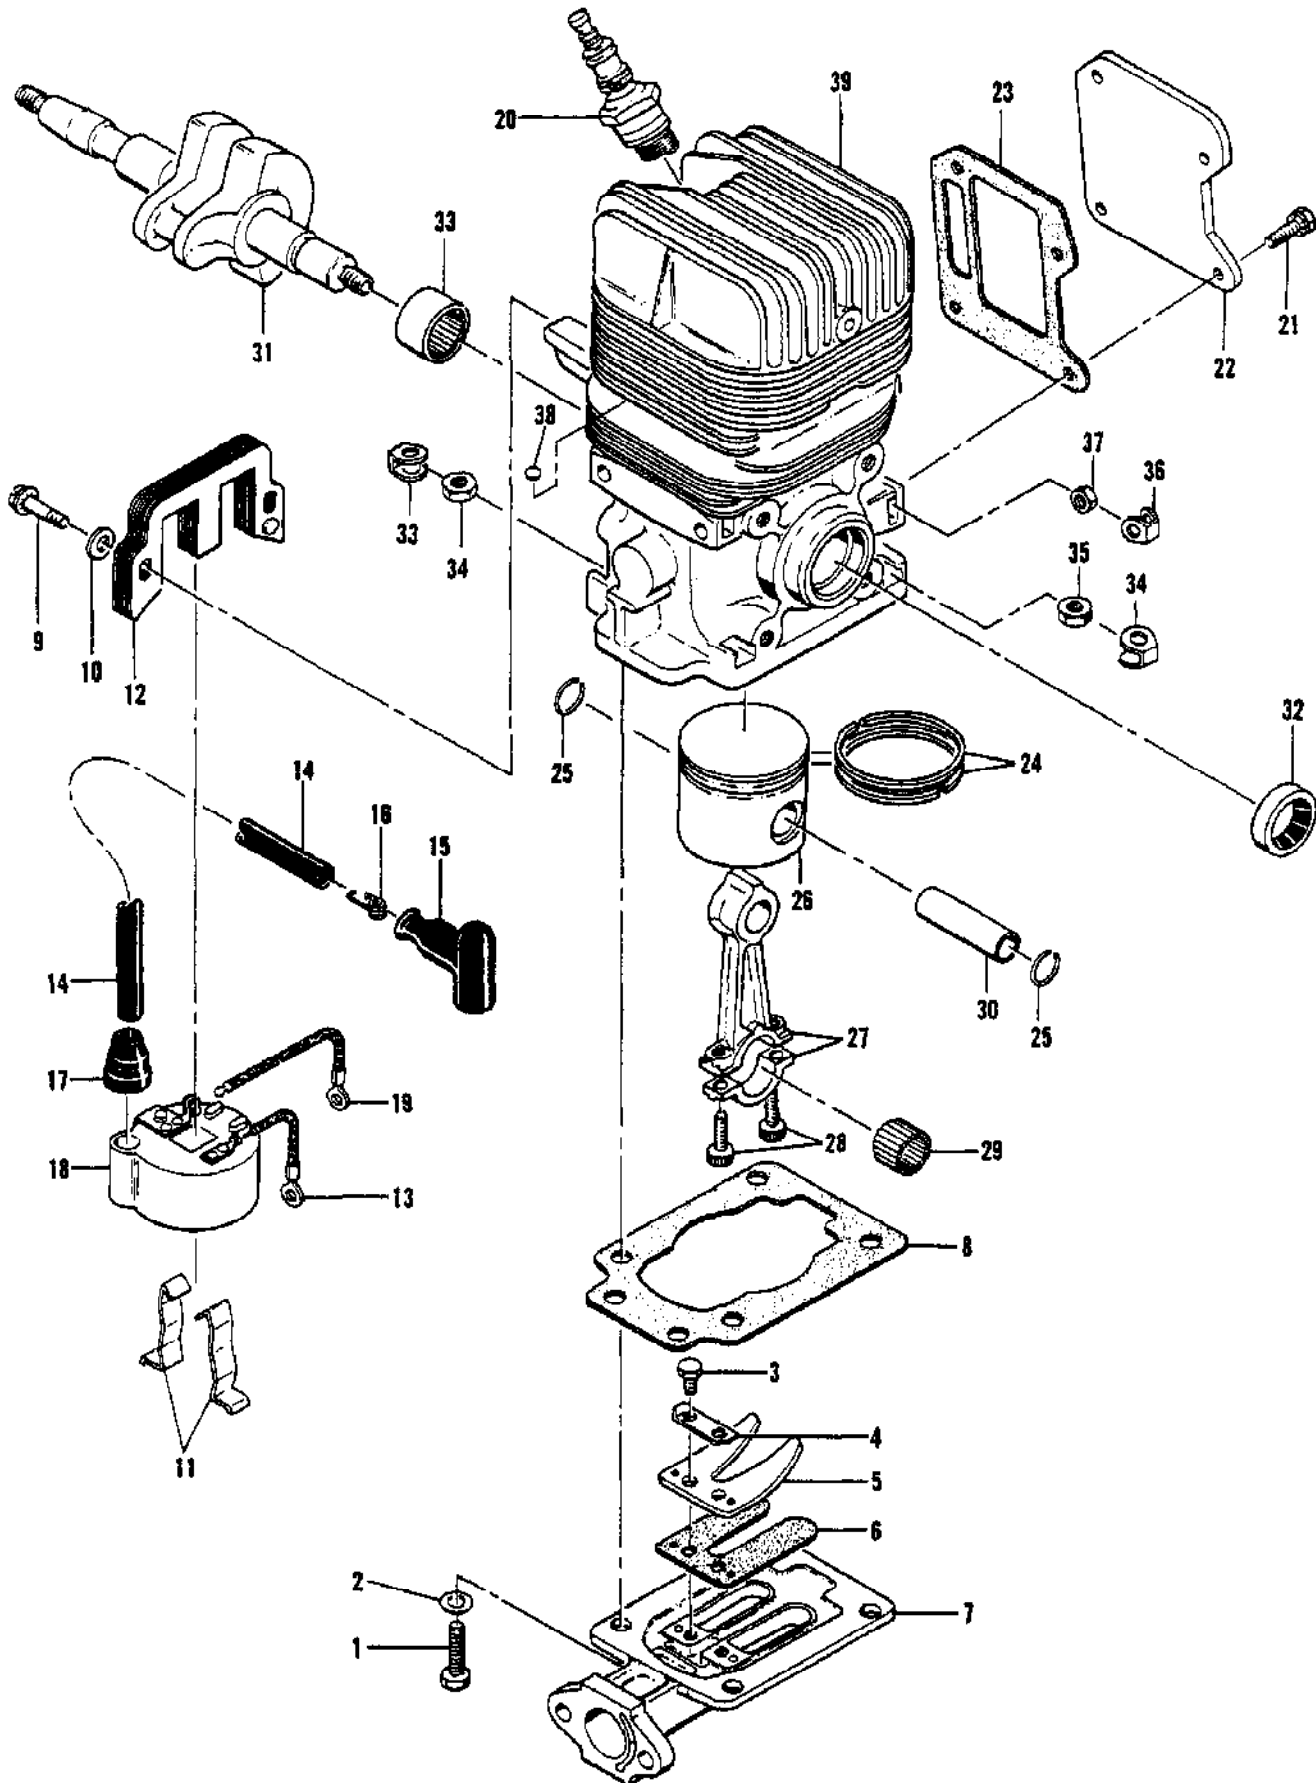

Ref #	Part Number	Qty	Description
1	102121	4	Screw - Hex 1/4-20 x 7/8 in. lg.
2	100005	4	Washer - Plain 1/4 in.
3	104476	2	Screw - Hex hd 8-32 x 5/16 in. lg.
4	51480	1	Lockplate
5	48591	2	Guard - Reed
6	48593	1	Valve - Reed
7	52802A	1	Adapter - Carburetor
8	48909A	1	Gasket - Carburetor adapter
9	104815	2	Screw - 10-24 x 7/8 in. lg. (SEMS)
10	102189	2	Washer - Plain #10
11	51253	2	Retainer - Coil
12	51251	1	Lamination Assy
	55949A	1	Coil and Terminal Assy
13	101883	1	Wire Assy - Ground
14	52547	1	Wire Assy - Spark plug
15	55060	1	Boot - Spark plug
16	55061	1	Connector
17	55617	1	Nipple - Spark plug wire
18		1	Coil Assy (Order Coil and Terminal Assy #55949A)
19	57225	1	Wire Assy - Primary
20		1	Plug - Spark 14mm
21	103814	4	Screw - (SEMS) 10-24 x 5/8 in. lg
22	8354	1	Cover - Transfer port
23	48605	1	Insulator - Reed plate
	50206	1	Piston Assy - Standard
24	55123	1	Ring Set - Standard piston
25	50133	2	Ring - Retaining
26		1	Piston (Order Piston Assy #50206)
27	47782A	1	Connecting Rod Assy
28	60210A	2	Screw - Socket hd 10-32 x 0.63 in. lg.
29	102742	24	Roller - Needle
30	50207A	1	Pin - Piston
31	50659A	1	Crankshaft
31	52886A	1	Cylinder Crankcase Assy
32	104128	1	Seal - Oil
33	104129	1	Bearing - Needle
34	18556A	4	Retainer - Nut
35	103242	4	Nut - Hex 1/4-20
36	28053	2	Retainer - Nut
37	101191	2	Nut - Hex 10-24
38	110179	2	Plug - Expansion
39		1	Crankcase (Order Crankcase Assy #52886A)