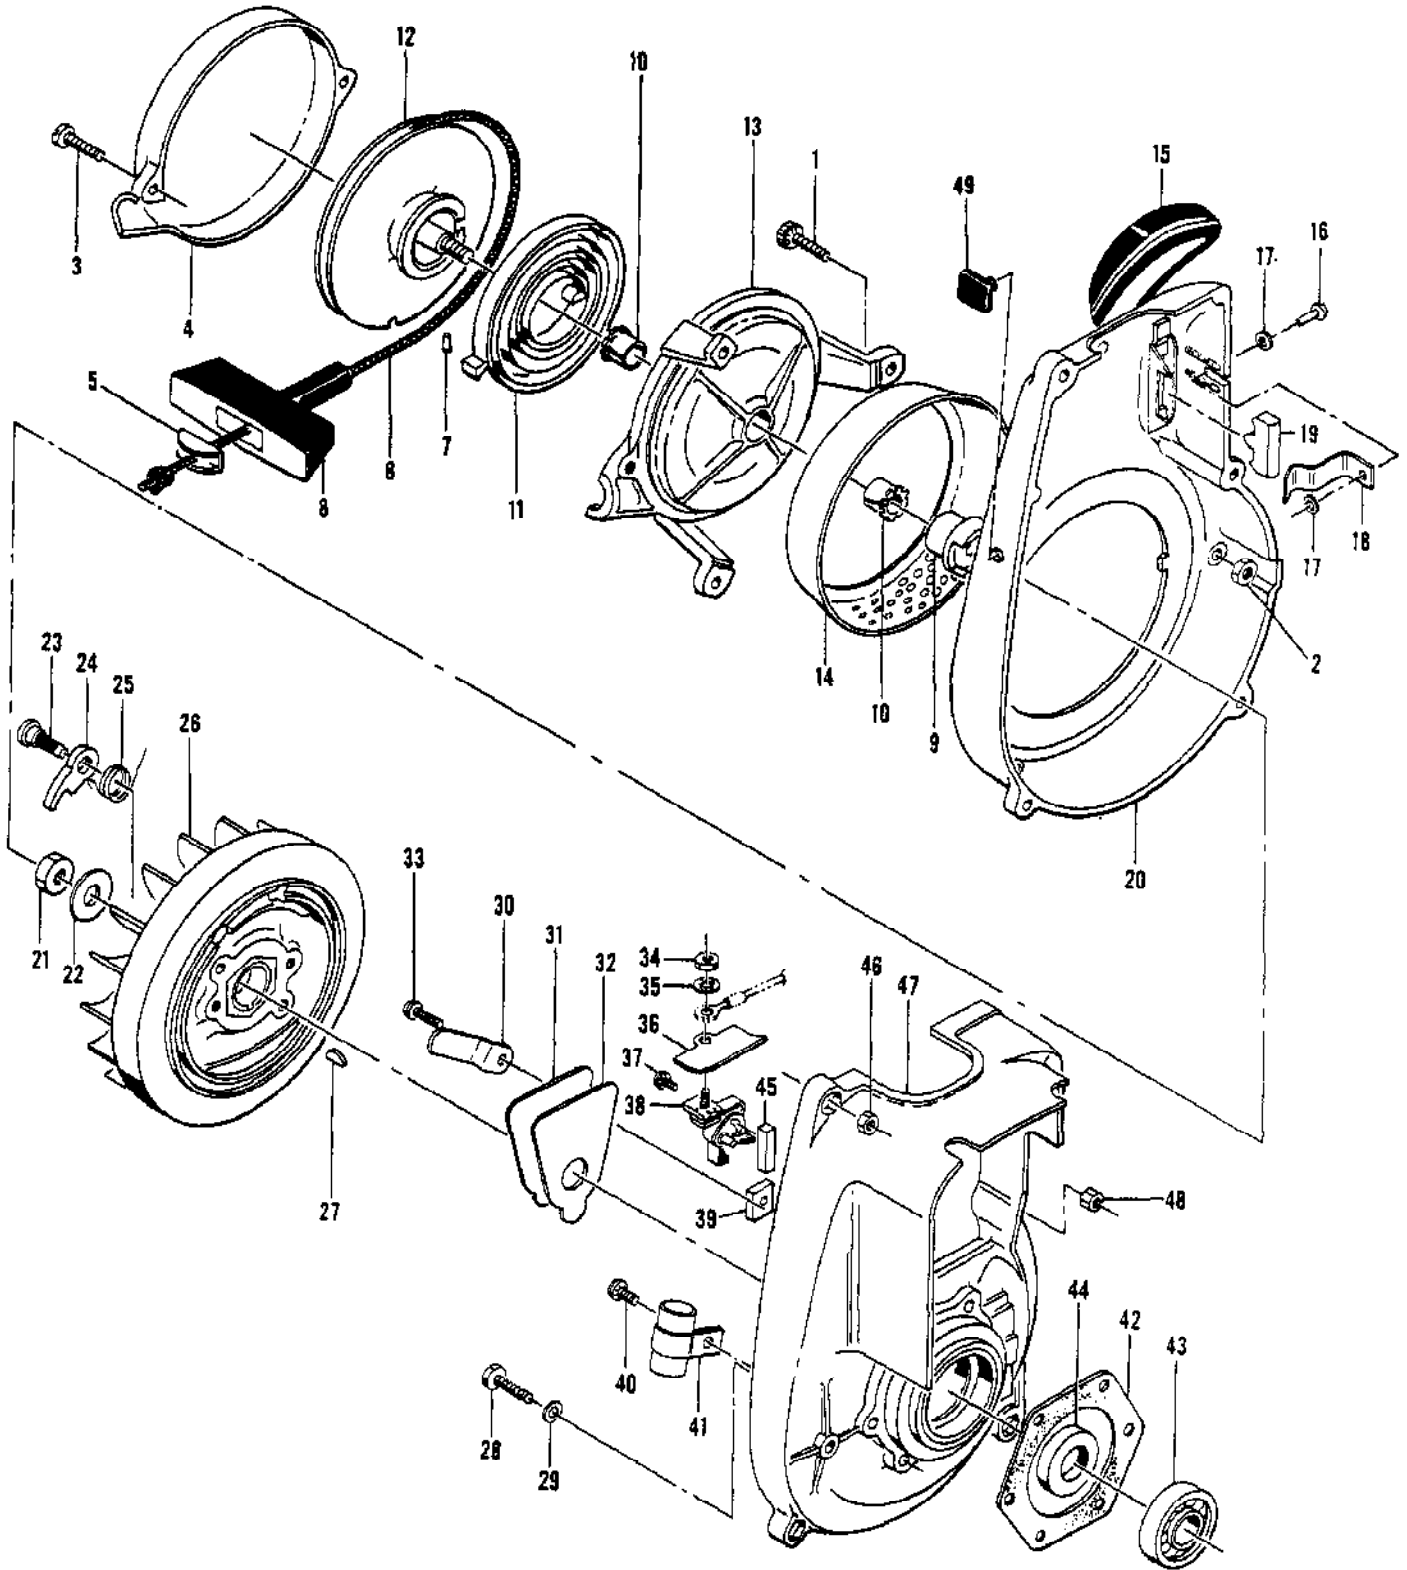

Ref #	Part Number	Qty	Description
1	104393	1	Screw - Pan hd 10-24 x 3/8 in. lg.
2	52859	1	Cover - Air cleaner
3	52961	1	Screen - Air cleaner
4	100050	2	Screw - Fil hd 10-32 x 3/8 in. lg.
5	101194	2	Lockwasher #10
6	52881A	1	Plate Assy - Air cleaner
7	104171	1	Nut - Speed
	52889	1	Lever Assy - Clamp
8	105861	1	Screw - Rd Hd 6-32 x 5/8 in. lg. (SEMS)
9	103693	1	Washer - Plain #6
10	100298	1	Nut - Hex 6-32
11		1	Clamp - Lever (Order Clamp Assy #452889)
	52807	1	Carburetor Assy
12	52939	1	Connection - Inlet
13	52941	1	Gasket - Inlet connection
14	52940	1	Screw - Idle speed
15	51705	1	Spring - Idle speed screw
16	52935	1	Needle - Idle adjusting
17	52943	1	Needle - Main adjusting
18	52936	2	Spring - Adjustment needle
19	52937	2	Washer - Adjustment needle
20	52938	2	"O" Ring
21	51717	1	Screw - Throttle shaft clip
22	100252	1	Lockwasher - Throttle shaft clip
23	51716	1	Clip - Throttle shaft
24	51721	1	Screw - Shutter
25	51720	1	Shutter - Throttle
26	52948	1	Spring - Throttle shaft
27	52947	1	Shaft Assy - Throttle
28	52933	6	Screw - Diaphragm cover
29	52932	1	Cover - Diaphragm
30	51590A	1	Diaphragm Assy
31	51591A	1	Gasket - Diaphragm
32	51710	1	Pinion - Inlet control lever
33	51709	1	Lever - Inlet control
34	51711	1	Spring - Inlet control lever
35	52942	1	Needle and Seat Assy - Inlet
36	51708	1	Gasket
37	51589	1	Screw - Diaphragm chamber drain
	52927	1	Body Assy - Carburetor
38	53813	1	Shutter - Choke
39	52931	1	Shaft Assy - Choke
40	52929	1	Pin - Friction
41	52930	1	Spring - Choke shaft friction
42	51583	1	Plug - Welch
43	52928	1	Plug - Cup
44	52953	1	Screen - Inlet connection
45		1	Body, Carburetor (Order Body Assy #52927)
46	55519A	1	Gasket - Carburetor
	52949	1	Gasket and Packing Set
	52950	1	Repair Parts Kit