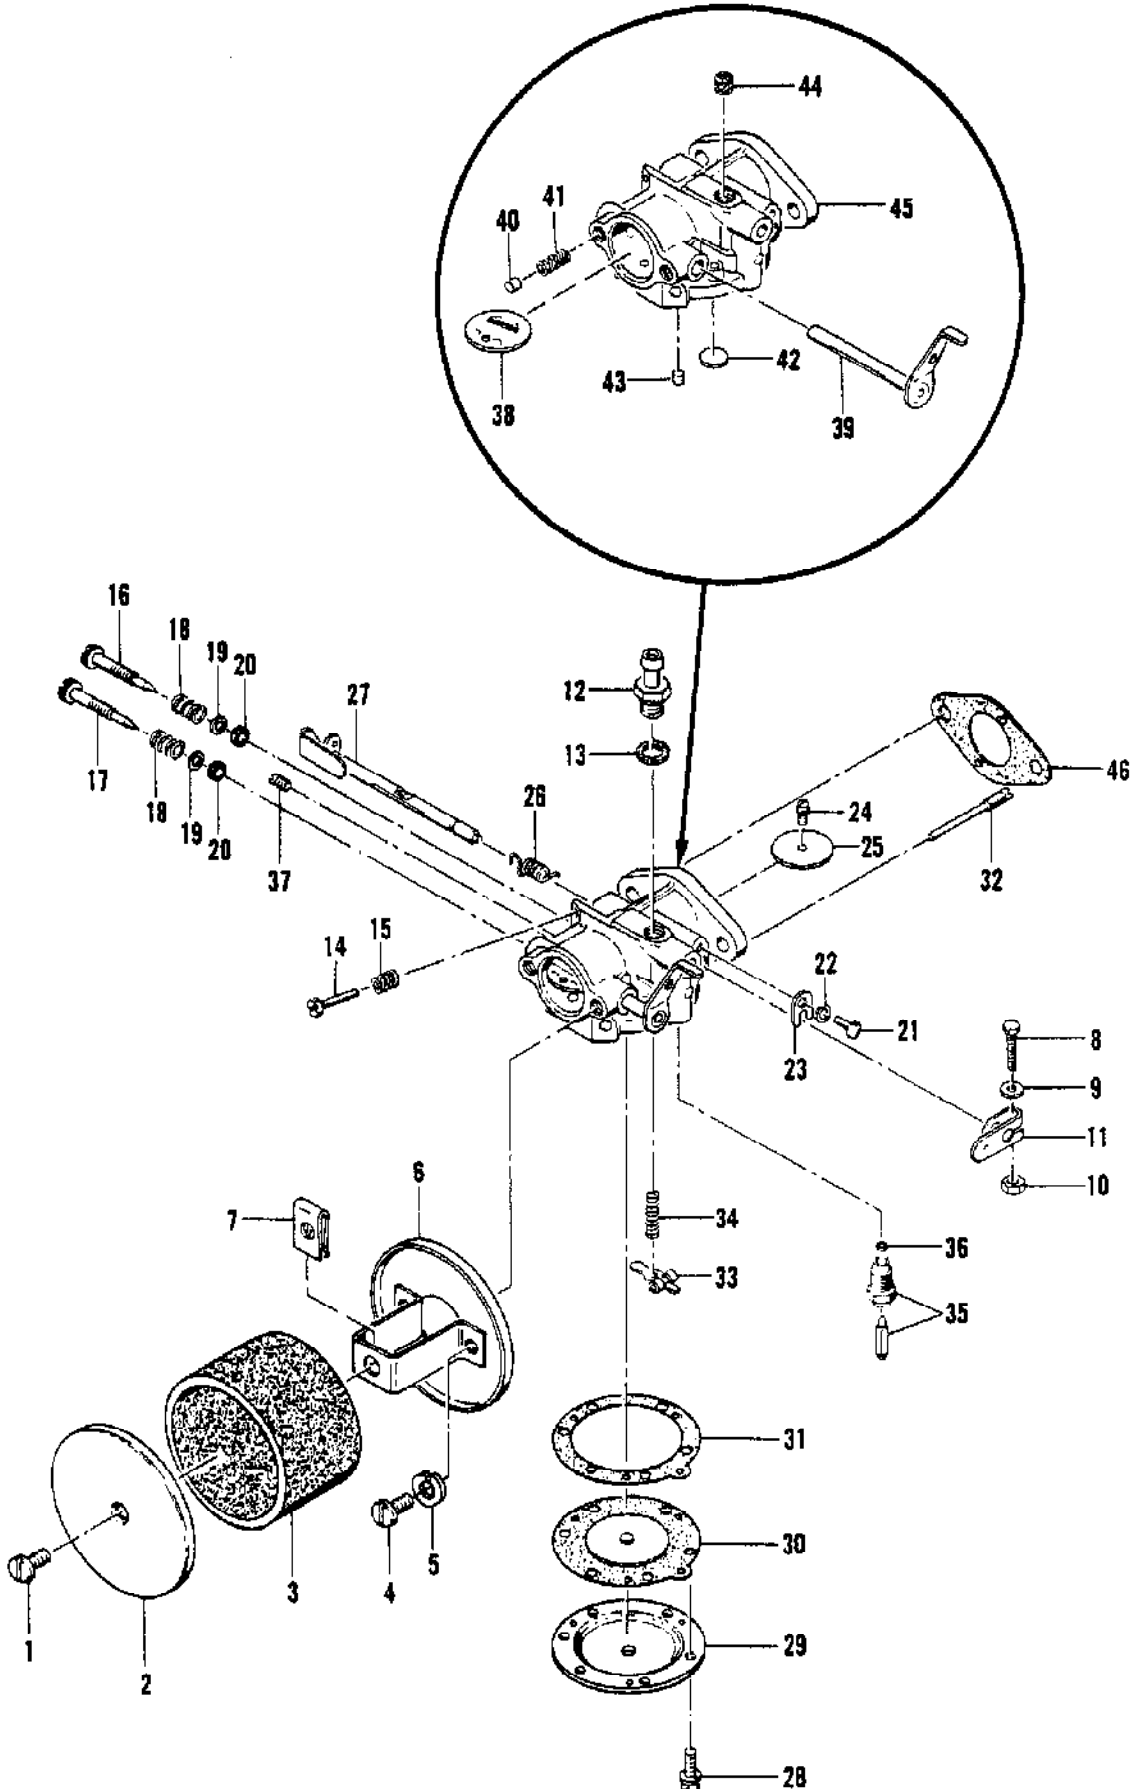

Ref #	Part Number	Qty	Description
1	104393	1	Screw - Pan hd 10-24 x 3/8 in. lg.
2	52859	1	Cover - Air cleaner
3	52961	1	Screen - Air cleaner
4	100050	2	Screw - Fil hd 10-32 x 3/8 in. lg.
5	101194	2	Lockwasher #10
6	52881A	1	Plate Assy - Air cleaner
7	104171	1	Nut - Speed
	52889	1	Lever Assy - Clamp
8	105861	1	Screw - Rd Hd 6-32 x 5/8 in. lg. (SEMS)
9	103693	1	Washer - Plain #6
10	100298	1	Nut - Hex 6-32
11		1	Clamp - Lever (Order Clamp Assy #452889)
	52807	1	Carburetor Assy
12	52939	1	Connection - Inlet
13	52941	1	Gasket - Inlet connection
14	52940	1	Screw - Idle speed
15	51705	1	Spring - Idle speed screw
16	52935	1	Needle - Idle adjusting
17	52943	1	Needle - Main adjusting
18	52936	2	Spring - Adjustment needle
19	52937	2	Washer - Adjustment needle
20	52938	2	"O" Ring
21	51717	1	Screw - Throttle shaft clip
22	100252	1	Lockwasher - Throttle shaft clip
23	51716	1	Clip - Throttle shaft
24	51721	1	Screw - Shutter
25	51720	1	Shutter - Throttle
26	52948	1	Spring - Throttle shaft
27	52947	1	Shaft Assy - Throttle
28	52933	6	Screw - Diaphragm cover
29	52932	1	Cover - Diaphragm
30	51590A	1	Diaphragm Assy
31	51591A	1	Gasket - Diaphragm
32	51710	1	Pinion - Inlet control lever
33	51709	1	Lever - Inlet control
34	51711	1	Spring - Inlet control lever
35	52942	1	Needle and Seat Assy - Inlet
36	51708	1	Gasket
37	51589	1	Screw - Diaphragm chamber drain
	52927	1	Body Assy - Carburetor
38	53813	1	Shutter - Choke
39	52931	1	Shaft Assy - Choke
40	52929	1	Pin - Friction
41	52930	1	Spring - Choke shaft friction
42	51583	1	Plug - Welch
43	52928	1	Plug - Cup
44	52953	1	Screen - Inlet connection
45		1	Body, Carburetor (Order Body Assy #52927)
46	55519A	1	Gasket - Carburetor
	52949	1	Gasket and Packing Set
	52950	1	Repair Parts Kit