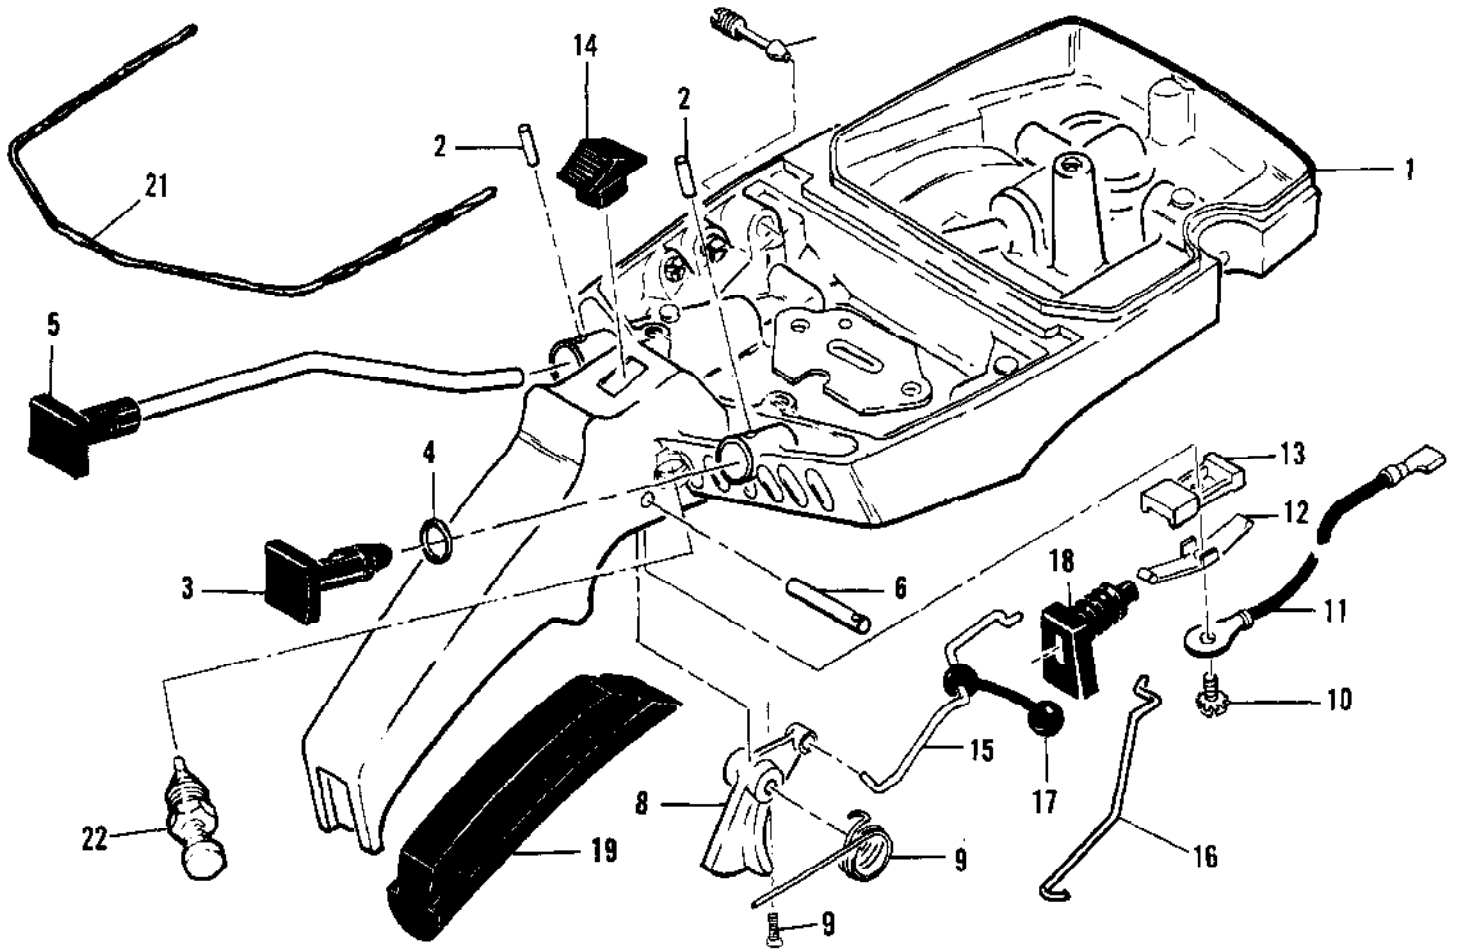

Ref #	Part Number	Qty	Description
			File 1/8" round
			File 5/32" round
			File 3/16" round
			File 7/32" round
			File 1/4" round
			File 9/32" round
			File 8" flat
			File 6" flat safety

Ref #	Part Number	Qty	Description
1	84183	1	Fuel Tank Assy
2	105673	2	Pin - Roll
3	69041	1	Button - Choke
4	101056	1	"O" Ring
5	64871	1	Button & Rod Assy
6	110378	1	Pin - Roll
7	65734	1	Spring - Throttle return
8	67224	1	Trigger
9	110668	1	Screw - Fil hd 8-36 x 5/8
10	103672	1	Screw - Fil hd 8-32 x 1/2 (SEMS)
11	62973A	1	Wire Assy - Stop switch
12	62451	1	Contact - Switch
13	62950A	1	Base - Switch
14	62951	1	Button - Switch
15	68170	1	Rod - Throttle
16	69042	1	Rod - Choke
17	69043	1	Snubber - Control rod
18	68522	1	Seal - Throttle rod
19	64872	1	Grip - Handle
20	67271	1	Screw - Idle speed
21	69564	AR	Seal - Airbox
22	83051	1	Throttle Lock Assy