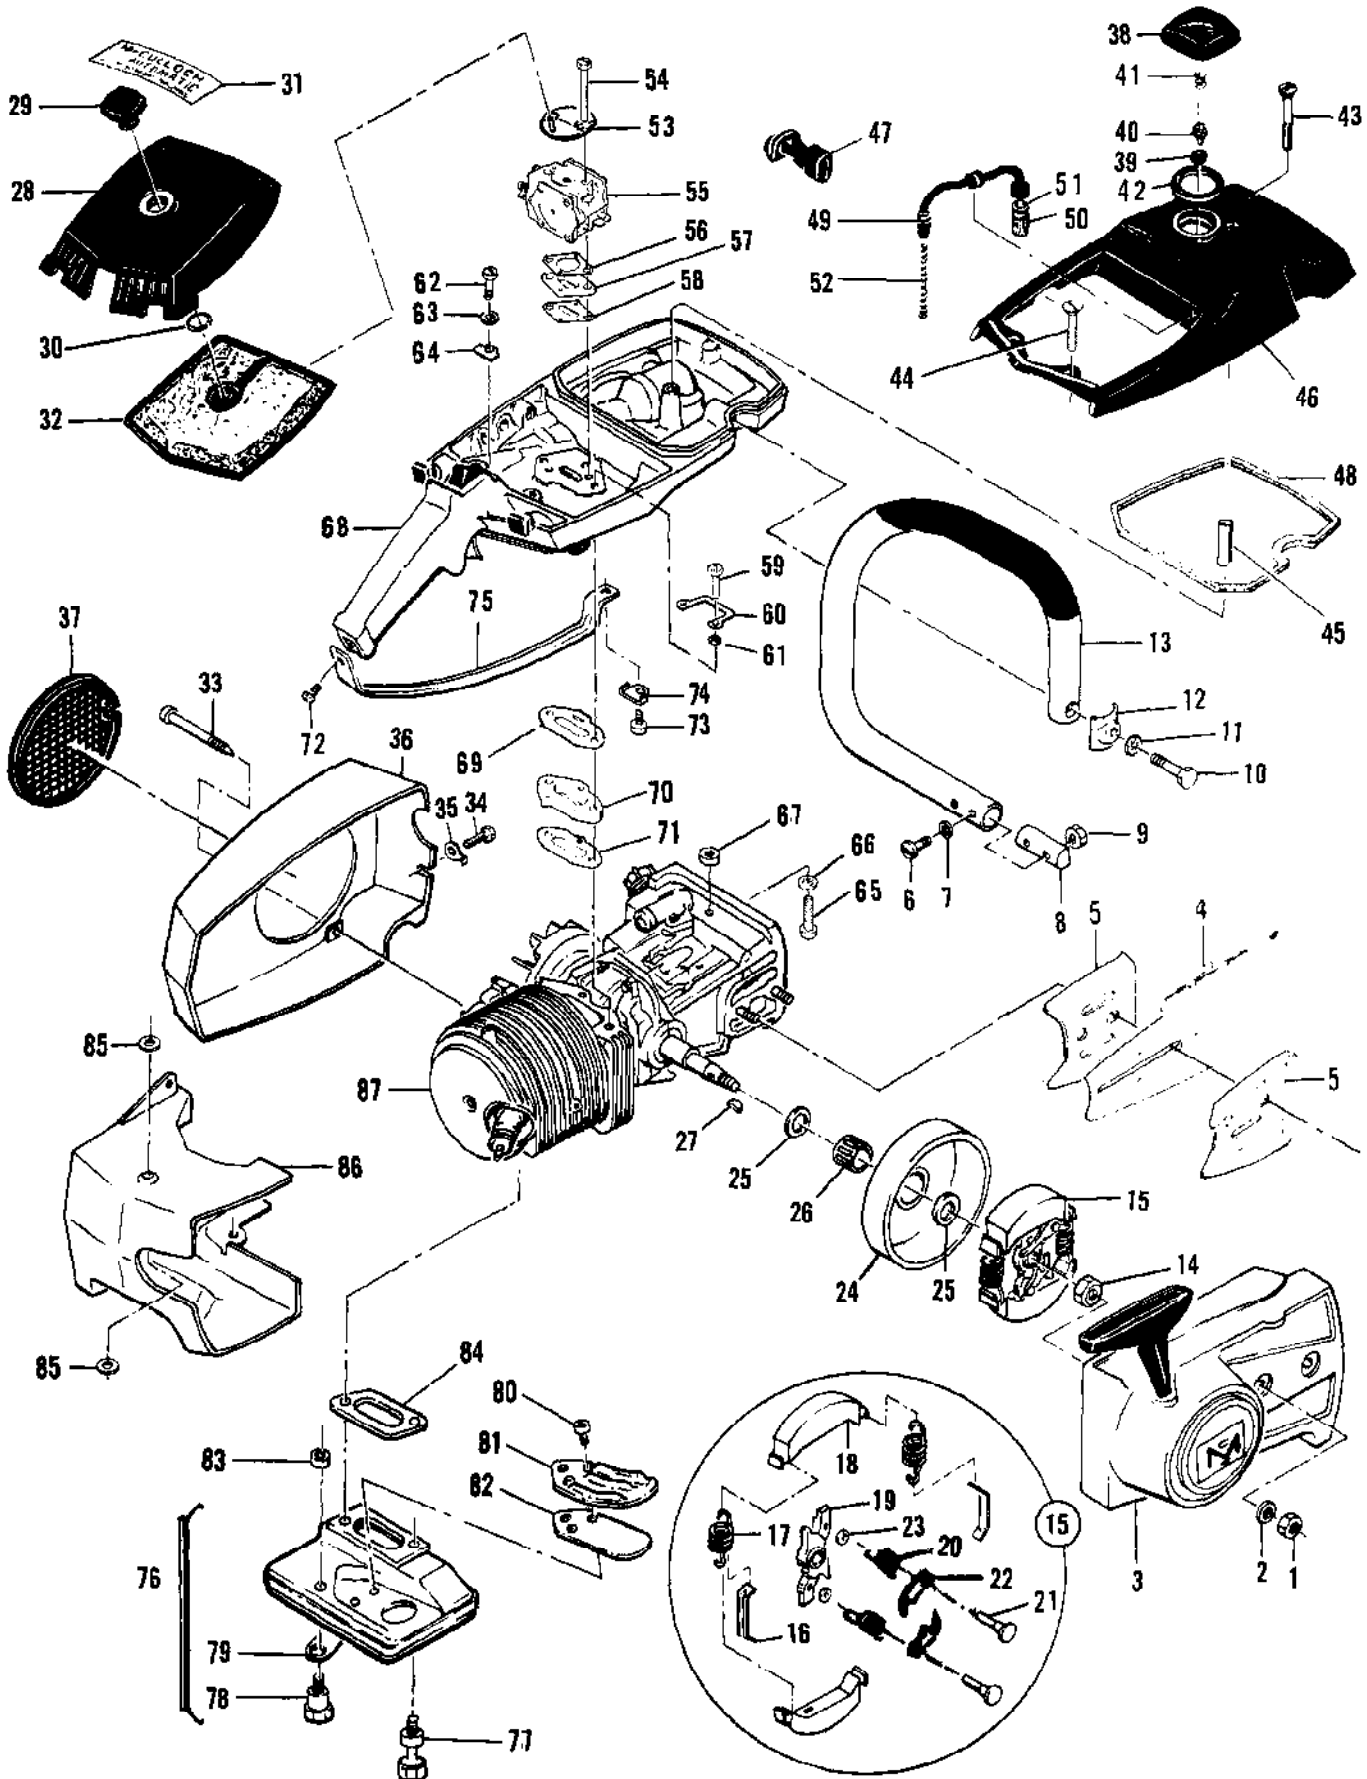

Ref #	Part Number	Qty	Description
1	110454	2	Nut - Hex 5/16-24
2	100440	2	Washer - 5/16
3			Clutch Guard & Starter Assy See "Clutch Guard And Starter Assembly" illustration and parts list.
4			Bar & Chain See "Accessories" illustration and parts list.
5	64325	2	Plate - Bar protector
6	102761	2	Screw - Hex hd 10-24 x 7/8
7	100352	2	Washer - #10
8	61678	1	Plug - Nut retainer
9	101326	2	Nut - Hex 10-24
10	102130	1	Screw - Hex hd 1/4-20 x 1-1/2
11	100153	1	Lockwasher - 1/4
12	63484	1	Clamp - Frame
13	69054	1	Frame & Grip Assy
14	110594	1	Nut - Hex 3/8-24
15	83655	1	Clutch Assy
16	64583	2	Retainer
17	83223	2	Spring - Clutch
18	67233	2	Shoe - Clutch
19	83671	1	Rotor Assy
20	83654	2	Spring - Pawl
21	83653	2	Rivet
22	24093	2	Pawl - Clutch
23	65473	2	Washer - Special
24	65370	1	Kit - Sprocket & Drum Assy
25	61692	2	Shim
26	110330	1	Bearing
27	103879	1	Key - Woodruff
28	68530	1	Cover Assy - Air cleaner
29	68529	1	Knob - Cover
30	110565	1	Ring - Retaining
31	69932	1	Nameplate
	69897	1	Nameplate
32	69922	1	Filter - Air
33	62978	3	Screw - Special
34	102762	1	Screw - Hex hd 10-24 x 1/2
35	69890	1	Lockplate
36	83521	1	Kit - Fan Housing
37	55615		Guard - Flywheel
38	68531	1	Cap Assy - Fuel
39	68533	1	Plug
40	63041	1	Valve
41	63040	1	Spring
42	69767	1	Gasket
43	110402	1	Screw - Oval hd 12-24 x 2-3/8
44	103579	2	Screw - Flat hd 10-24 X 1
45	69686	1	Spacer - Fuel tank cover
46	84252	1	Cover - Fuel tank
47	84253	1	Boot - Carburetor adjustment
48	69345	1	Gasket - Cover
49	64848	1	Hose Assy - Fuel
50	63932	1	Filter - Fuel
51	100440	1	Washer - 5/16