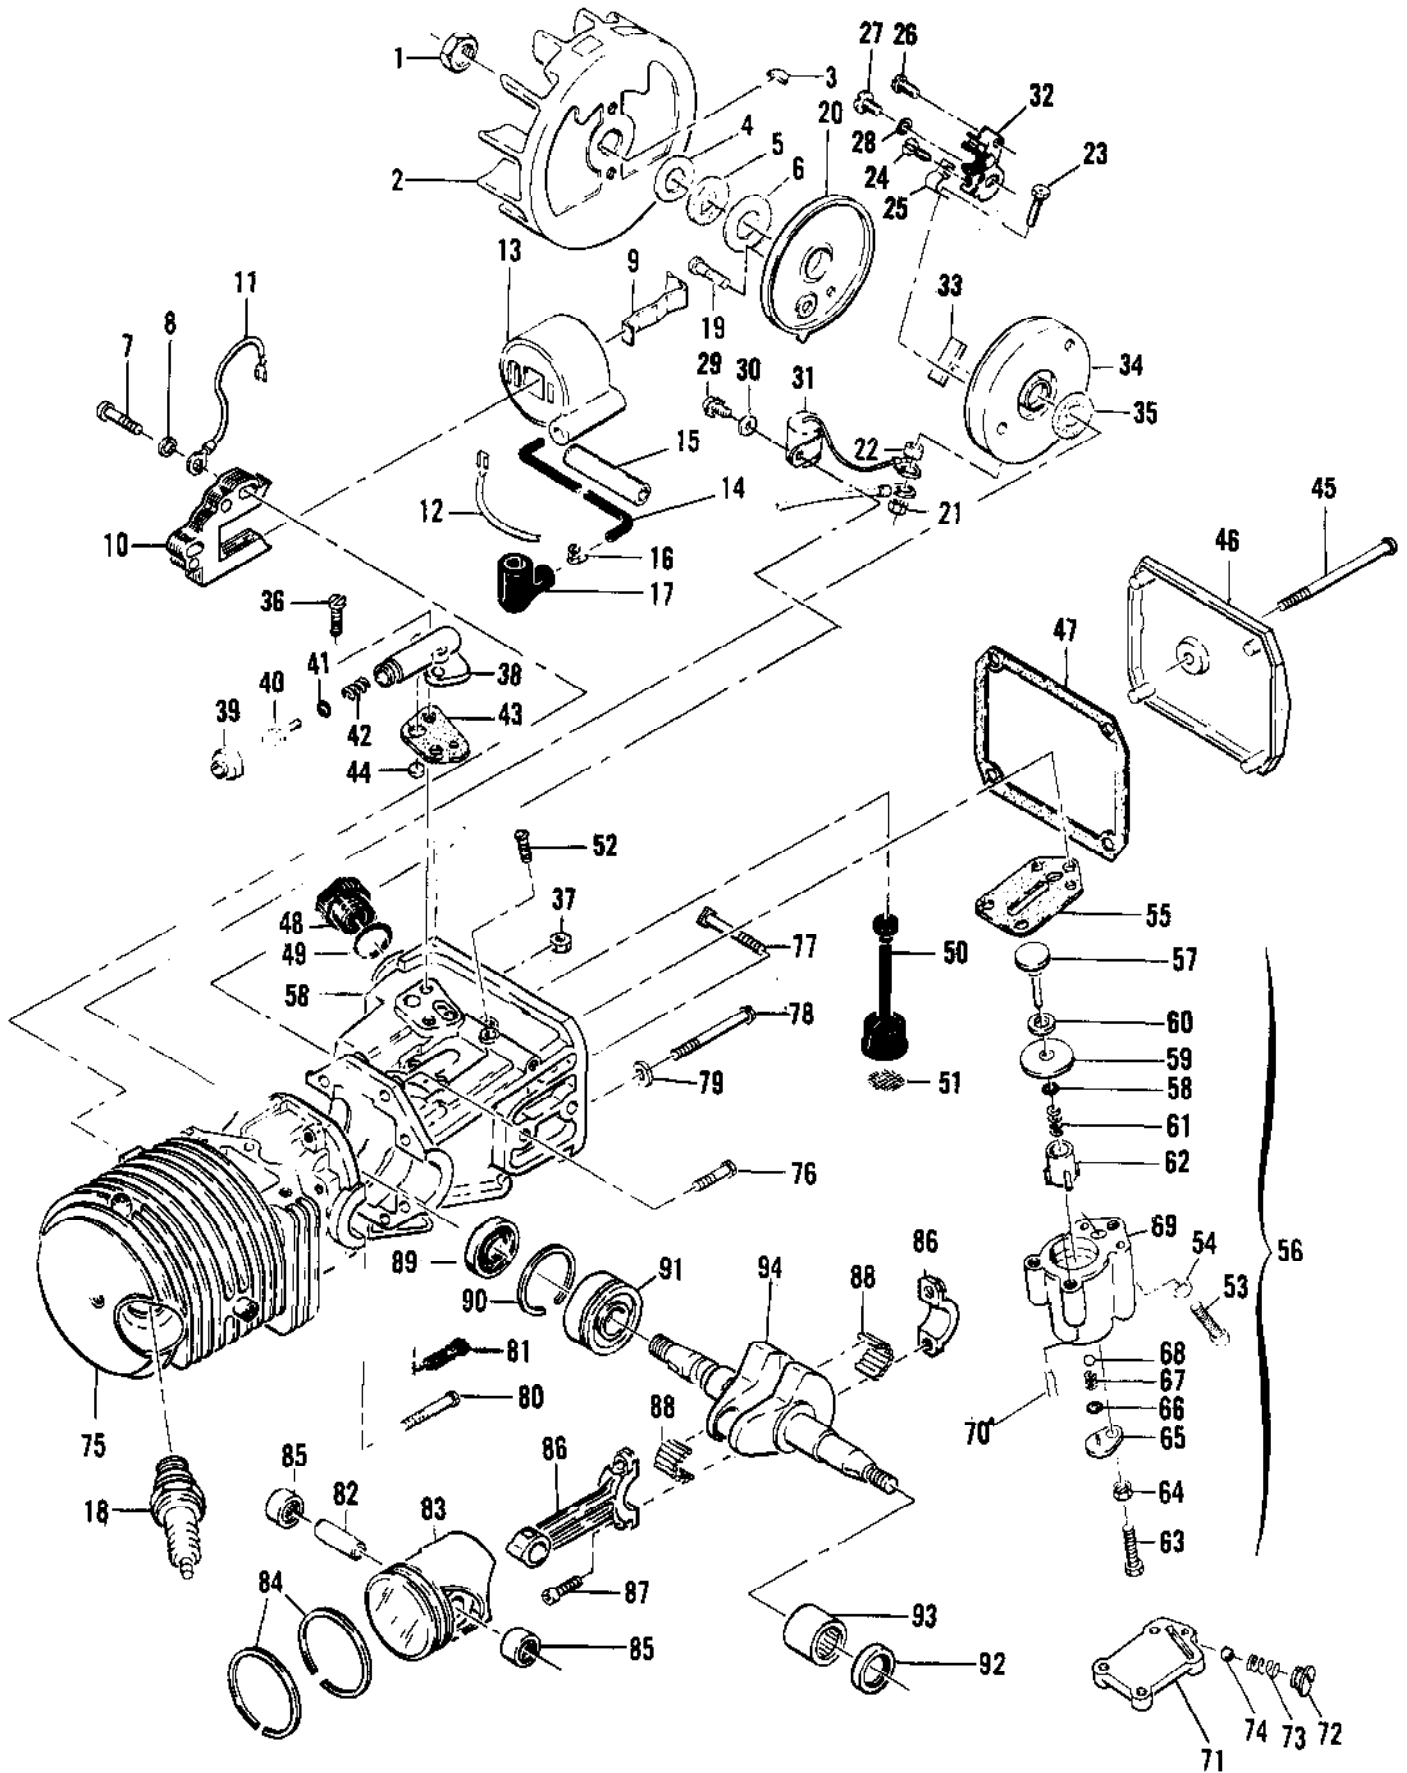

Ref #	Part Number	Qty	Description
1	110594	1	Nut - Hex 3/8-24
2	84681	1	Flywheel Assy
3	103879	1	Key - Woodruff
4	67057	1	Washer - Thrust
5	67056	1	Seal
6	67054	1	Washer - Thrust
7	110127	2	Screw - Hex hd 10-24 x 7/8 (SEMS)
8	100003	2	Washer - #10
9	51253	1	Retainer - Coil
10	68164	1	Lamination Assy
11	62819	1	Wire Assy - Ground
12	69344	1	Wire Assy - Primary
13	69798	1	Coil & Terminal Assy
14	69966	1	Wire & Sleeve Assy - Spark plug
15	67127	1	Sleeve - Spark plug wire
16	62932	1	Connector
17	62926	1	Boot
18	63097	1	Spark Plug - AC CS45T
19	110349	1	Screw - Rd hd 8-32 x 3/4
20	62362	1	Cover - Breaker box
21	100298	1	Nut - Hex 6-32
22	62365	1	Spacer - Breaker screw
23	110346	1	Screw - Hex hd 6-32 x 3/4
24	110489	1	Screw - Pan hd 6-32 x 7/16
25	83126	1	Strap - Conduction
26	100934	1	Screw - Rd hd 8-32 x 3/8
27	110445	1	Screw - Tr hd 8-32 x 3/8
28	105976	1	Washer - #8
29	103672	1	Screw - Fil hd 8-32 x 1/2
30	100080	1	Washer - #8
31	61650	1	Condenser
32	66231	1	Breaker Assy
33	54184	1	Wiper
34	83125	1	Box - Breaker
35	67051	1	Seal
36	110623	2	Screw - Fil hd 8-32 x 1/2
37	100955	1	Nut - Hex 8-32
38	62261A	1	Housing - Pump
39	62262	1	Cap - Housing
40	62266	1	Plunger - Pump
41	101056	1	"O" Ring
42	66687	1	Spring
43	62230	1	Gasket
44	62909	1	Valve
45	110291	1	Screw - Pan hd 10-24 x 2-5/8
46	63072	1	Cover - Oil tank
47	62116	1	Gasket - Cover
48	68809	1	Cap - Oil tank
49	101148	1	"O" Ring
50	62123B	1	Hose Assy - Oil
51	51506	1	Screen - Hose
52	110333	3	Screw - Oval hd 8-32 x 1/2
53	102660	1	Screw - Skt hd 10-24 x 7/8
54	24236	1	Washer - Special
55	62274	1	Gasket - Pulse pump